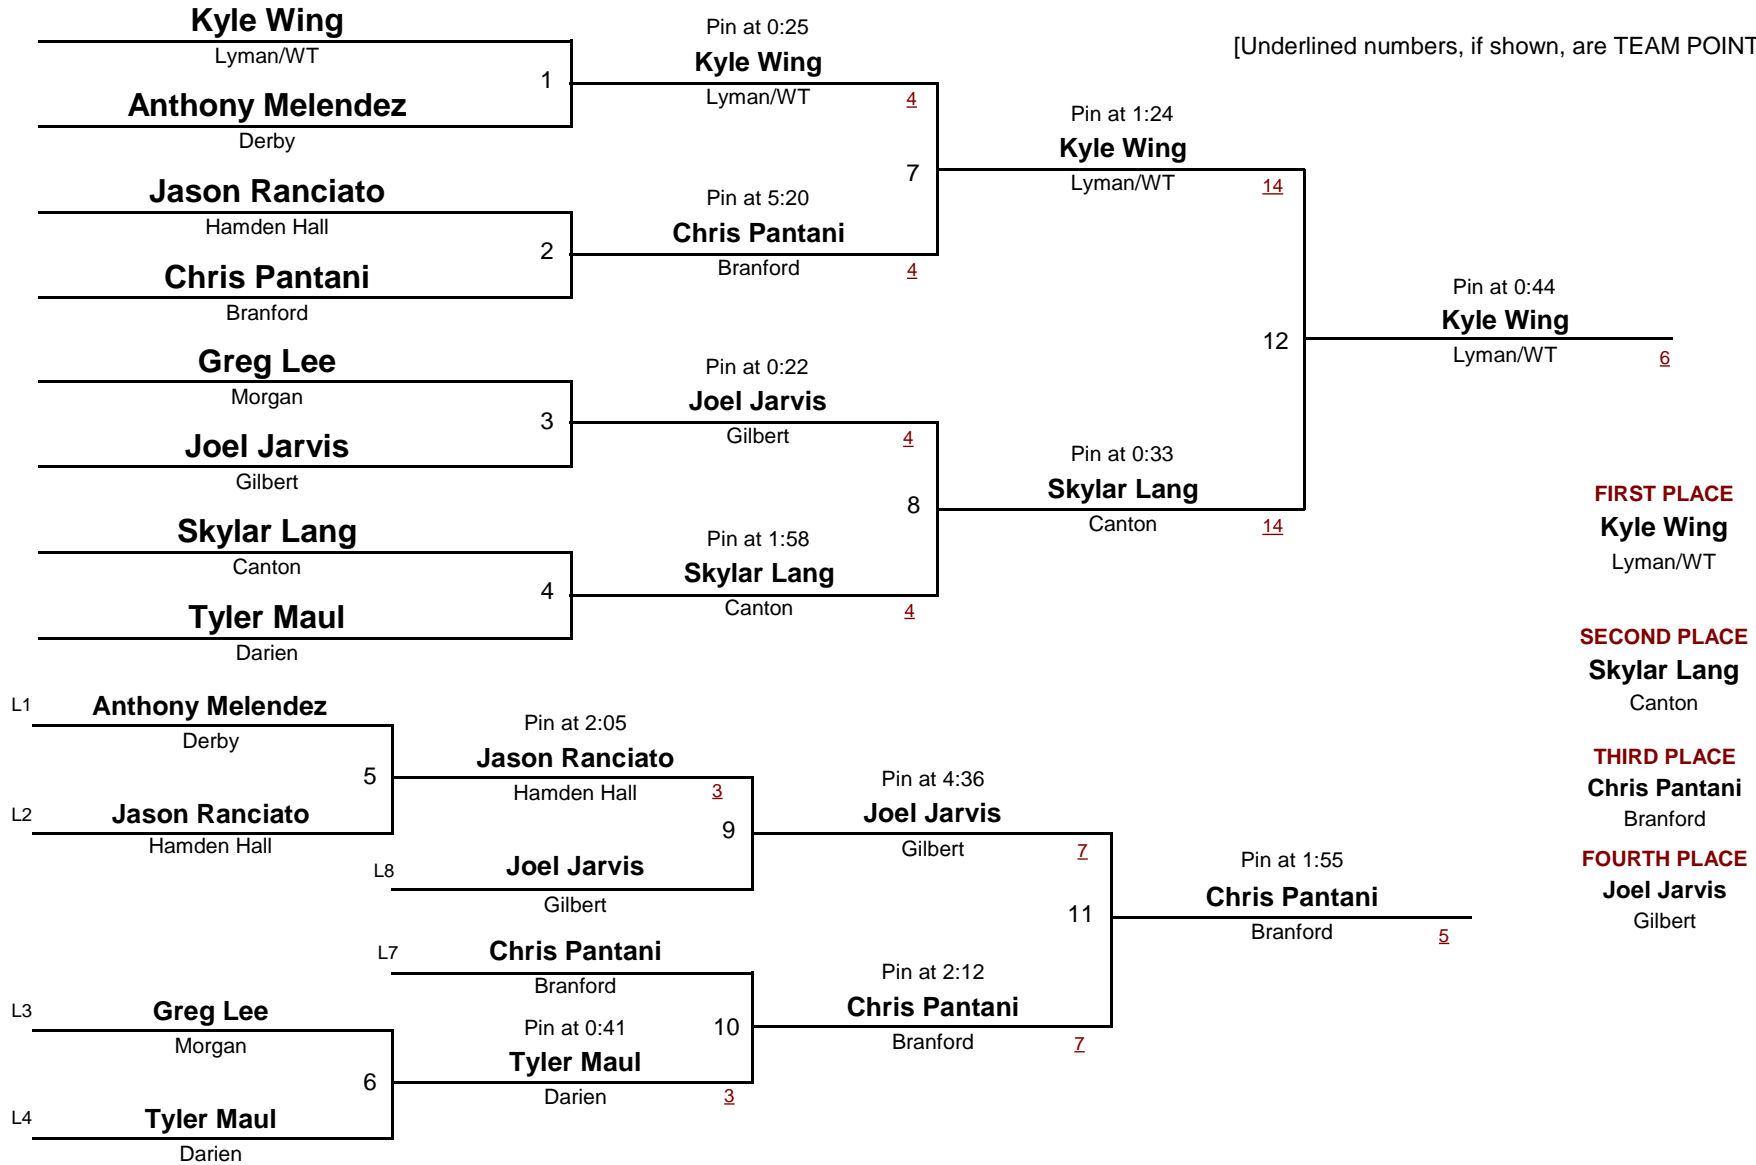

HIGH SCHOOL

182.0

Derby Invitational 2011

December 17, 2011

DIVISION

WEIGHT

[Underlined numbers, if shown, are TEAM POINTS]