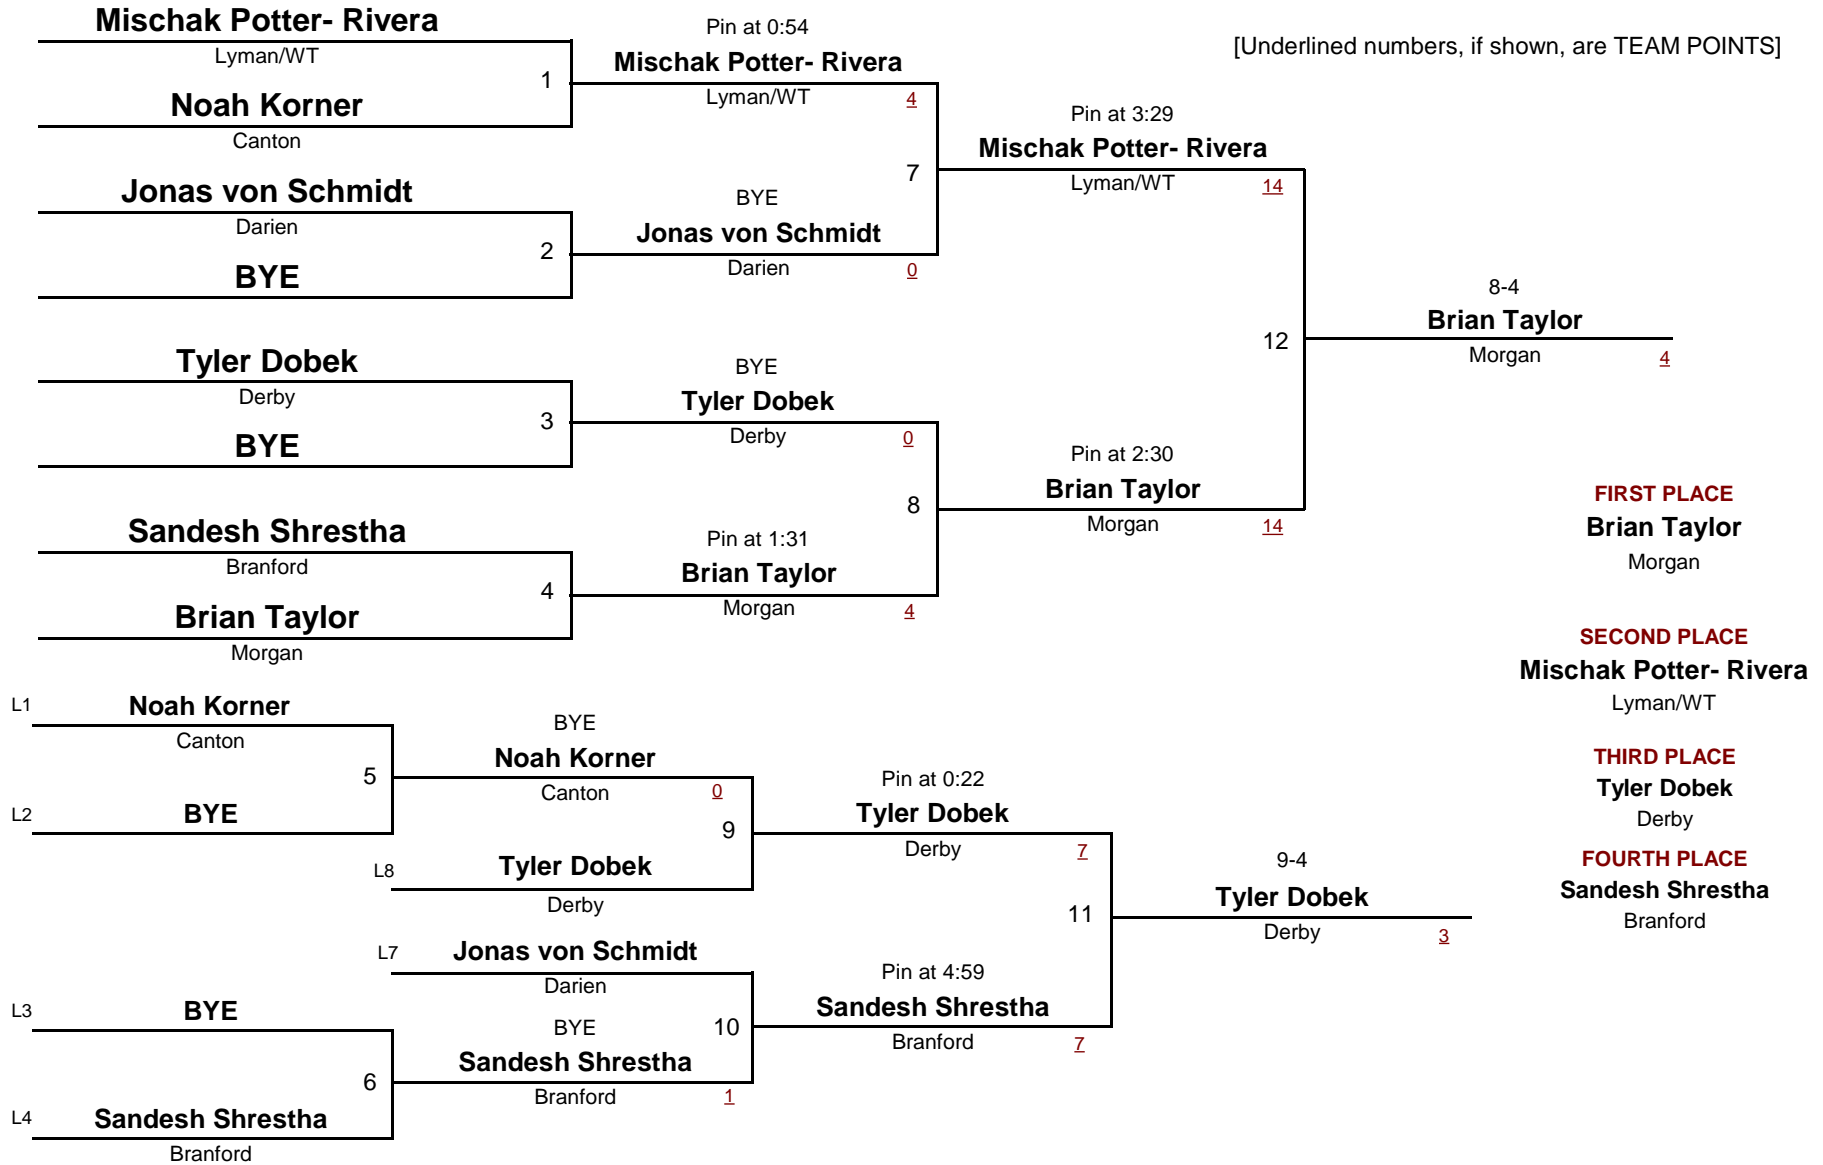

HIGH SCHOOL

120.0

Derby Invitational 2011

DIVISION

WEIGHT

December 17, 2011

[Underlined numbers, if shown, are TEAM POINTS]