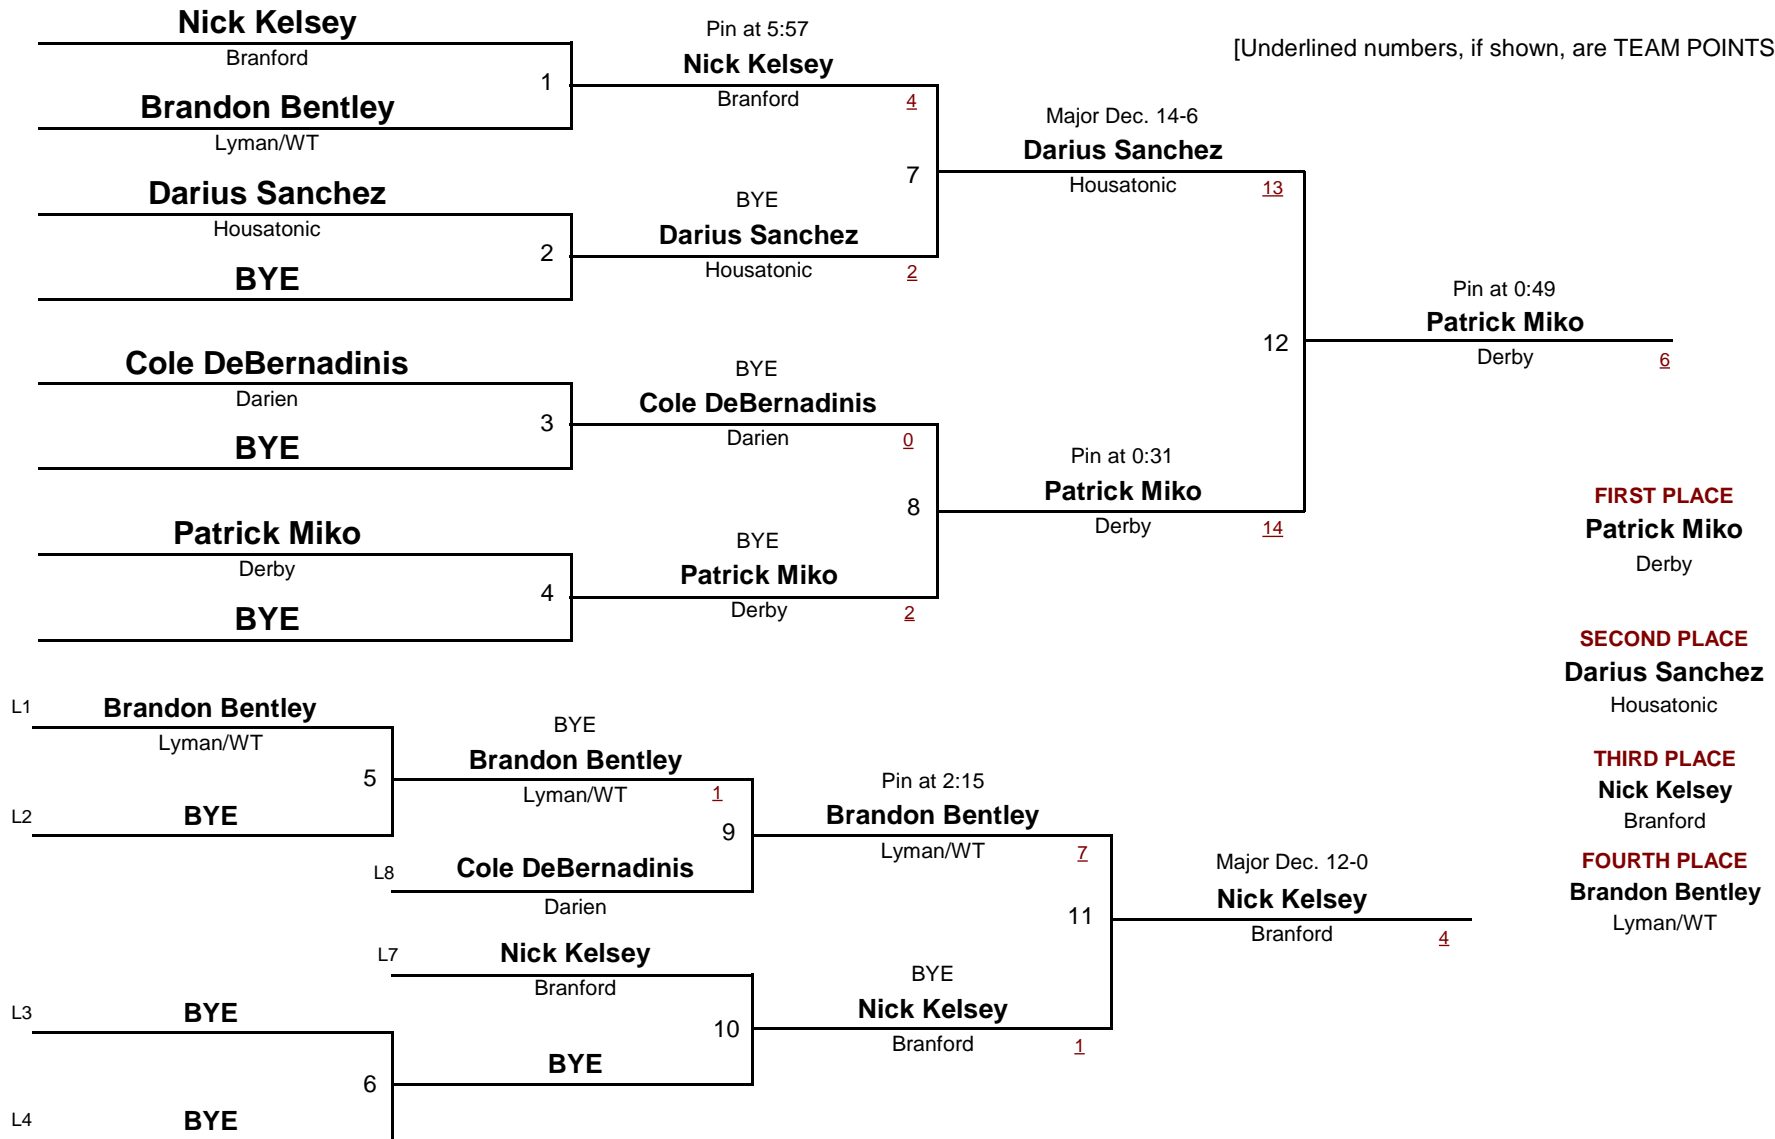

DIVISION

WEIGHT

December 17, 2011

[Underlined numbers, if shown, are TEAM POINTS]

HIGH SCHOOL

120.0

Derby Invitational 2011

DIVISION