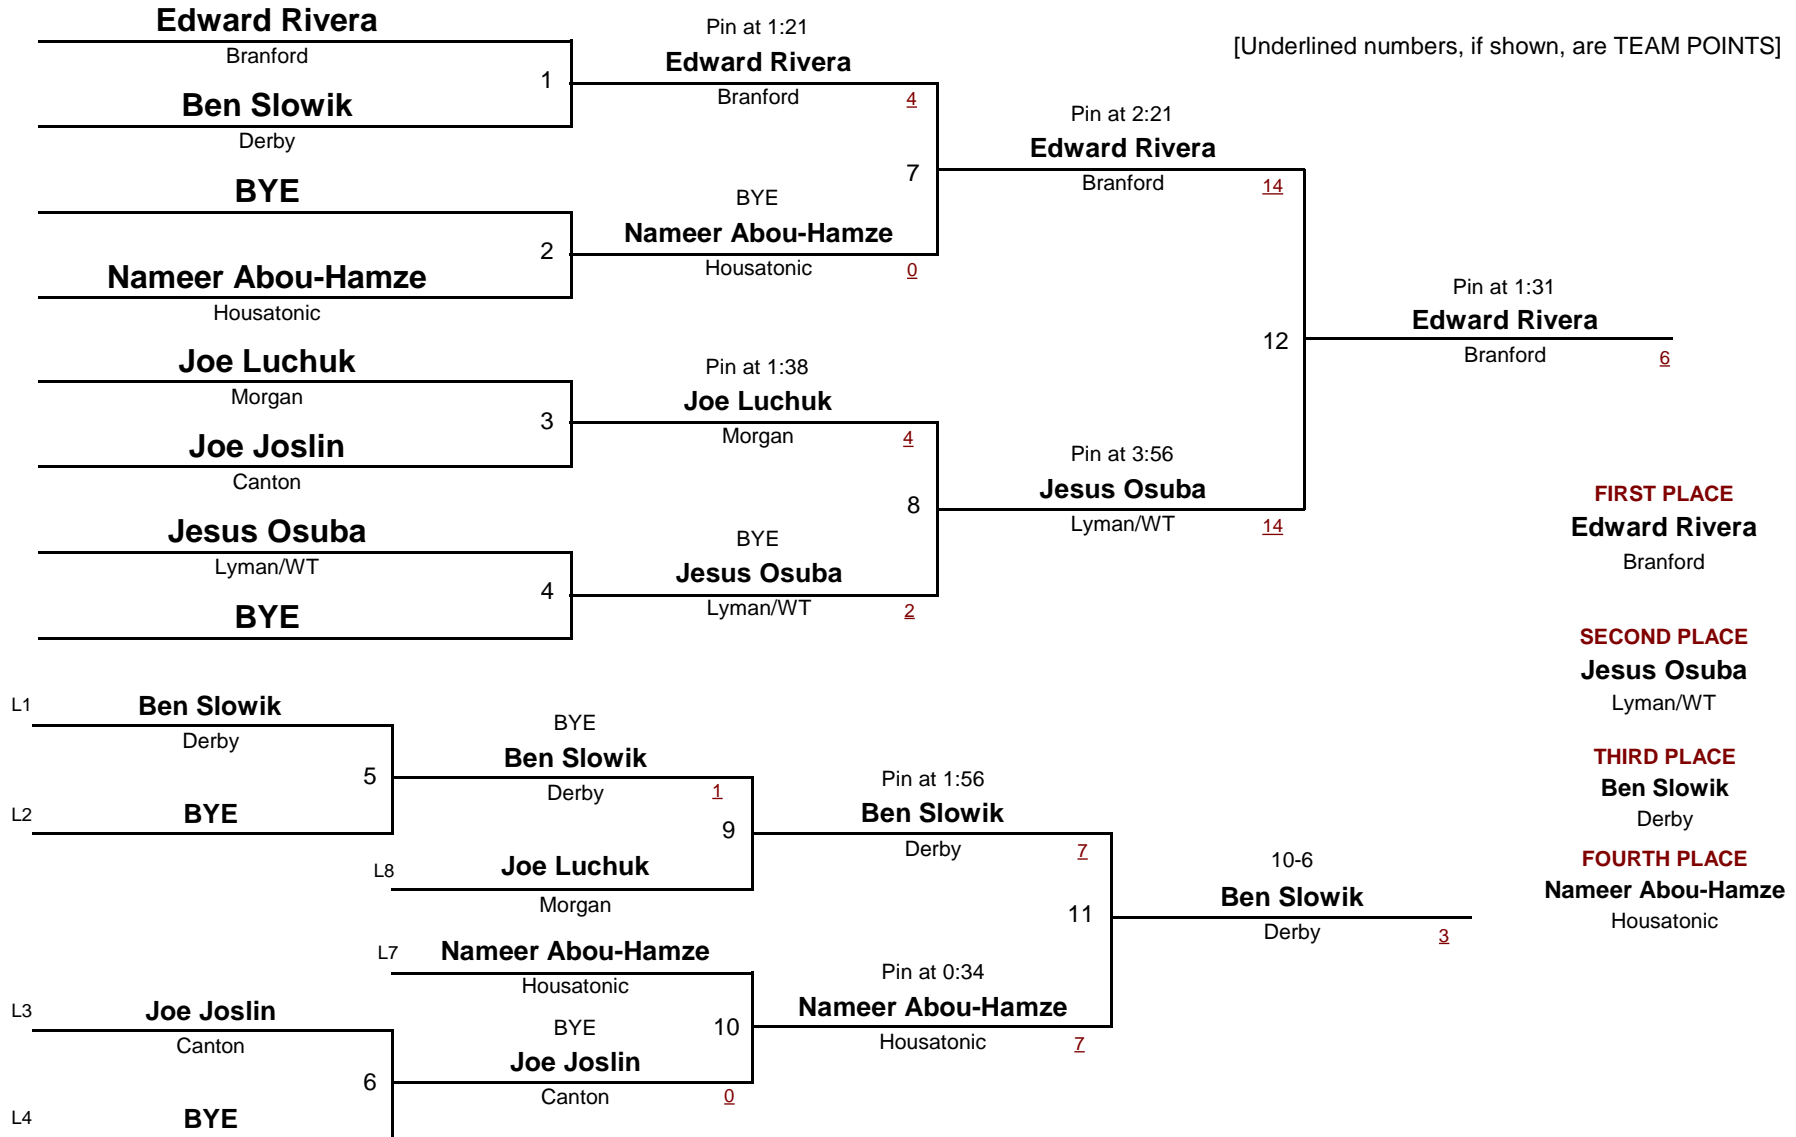

HIGH SCHOOL

126.0

Derby Invitational 2011

DIVISION

WEIGHT

December 17, 2011

[Underlined numbers, if shown, are TEAM POINTS]