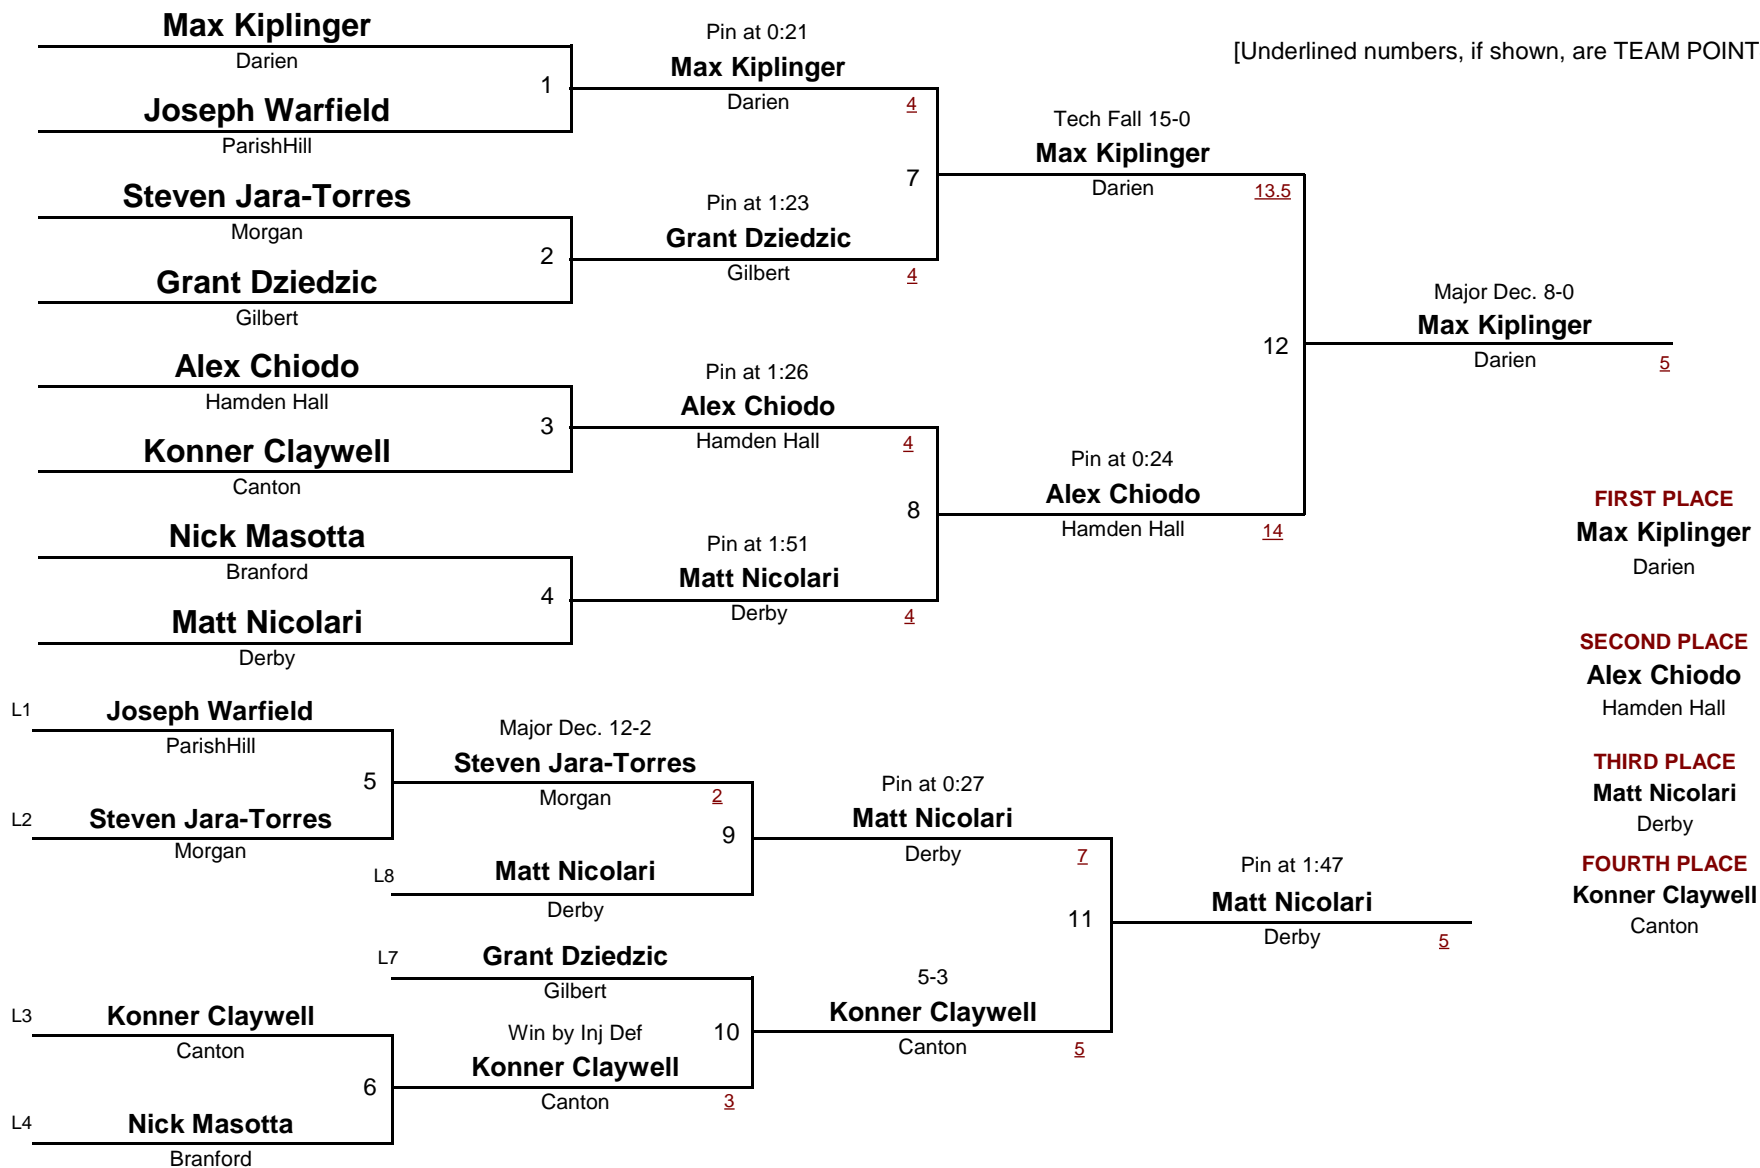

HIGH SCHOOL

160.0

Derby Invitational 2011

December 17, 2011

DIVISION

WEIGHT

[Underlined numbers, if shown, are TEAM POINTS]