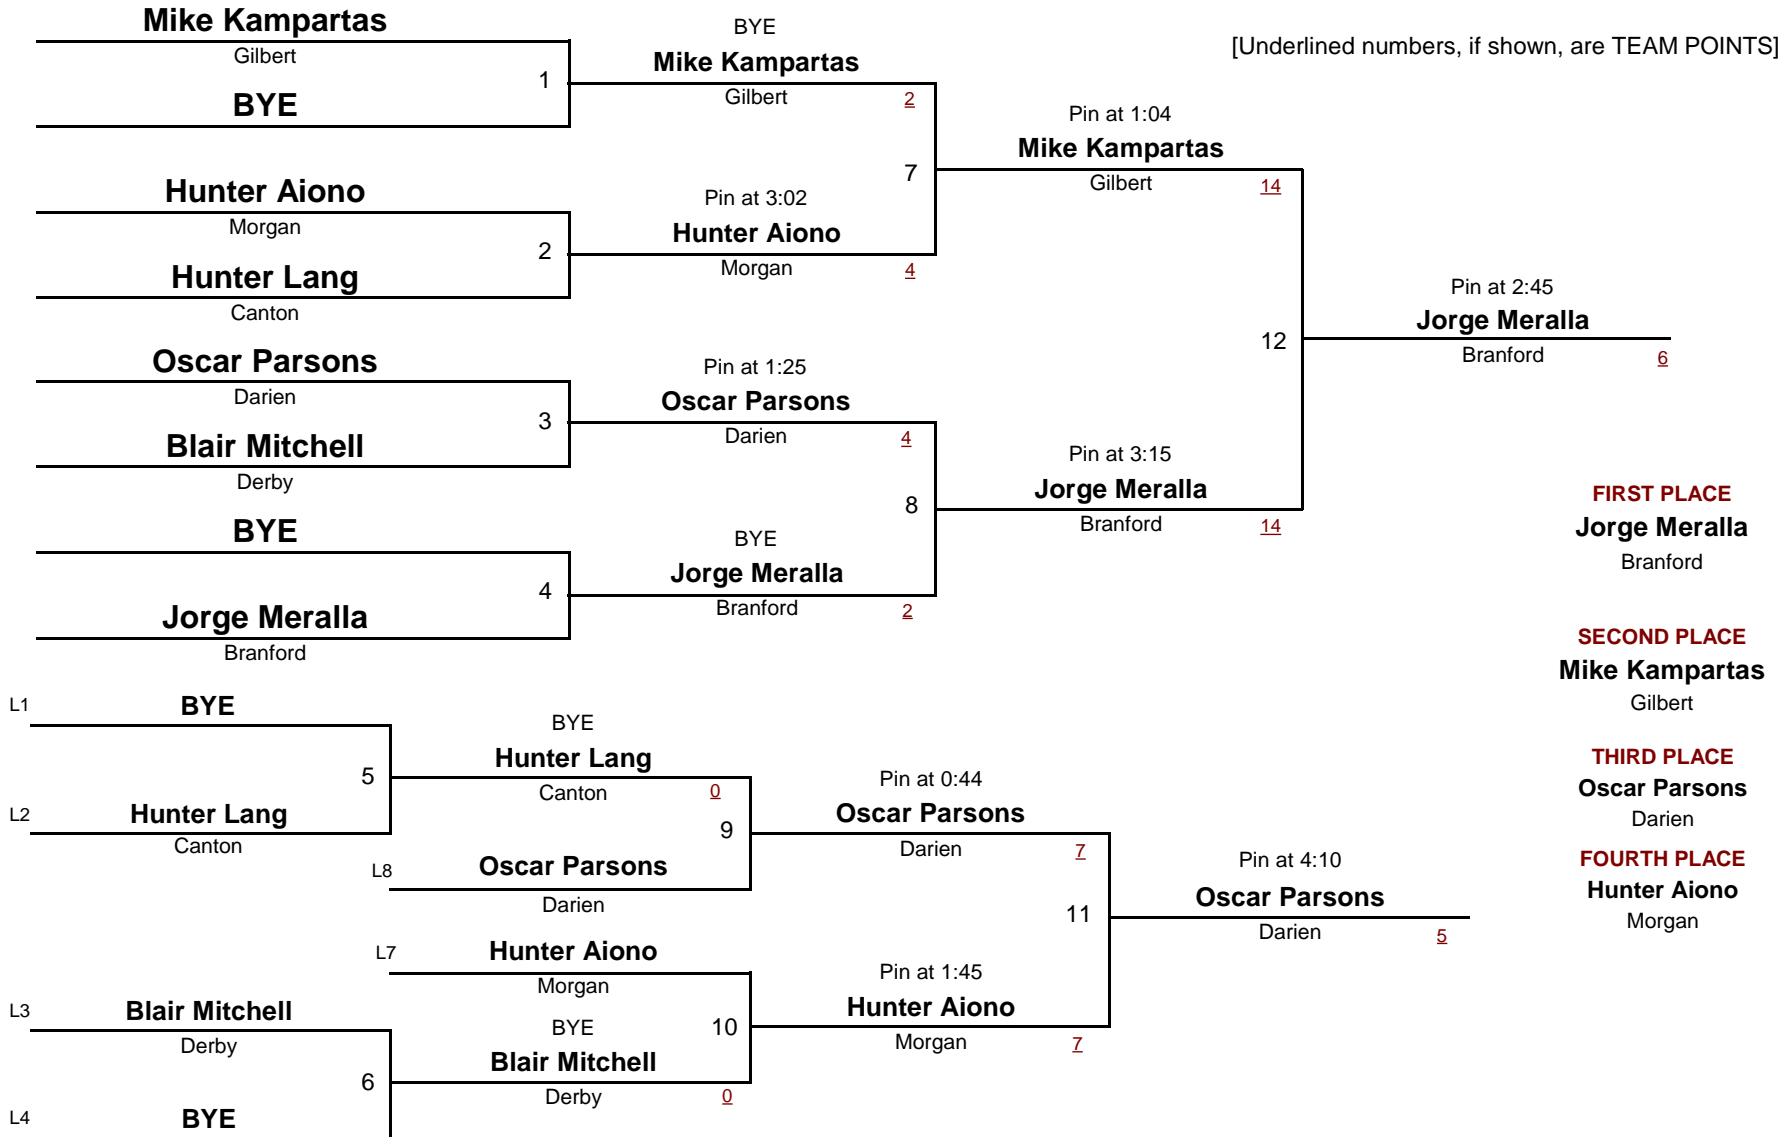

HIGH SCHOOL

220.0

Derby Invitational 2011

DIVISION

WEIGHT

December 17, 2011

[Underlined numbers, if shown, are TEAM POINTS]