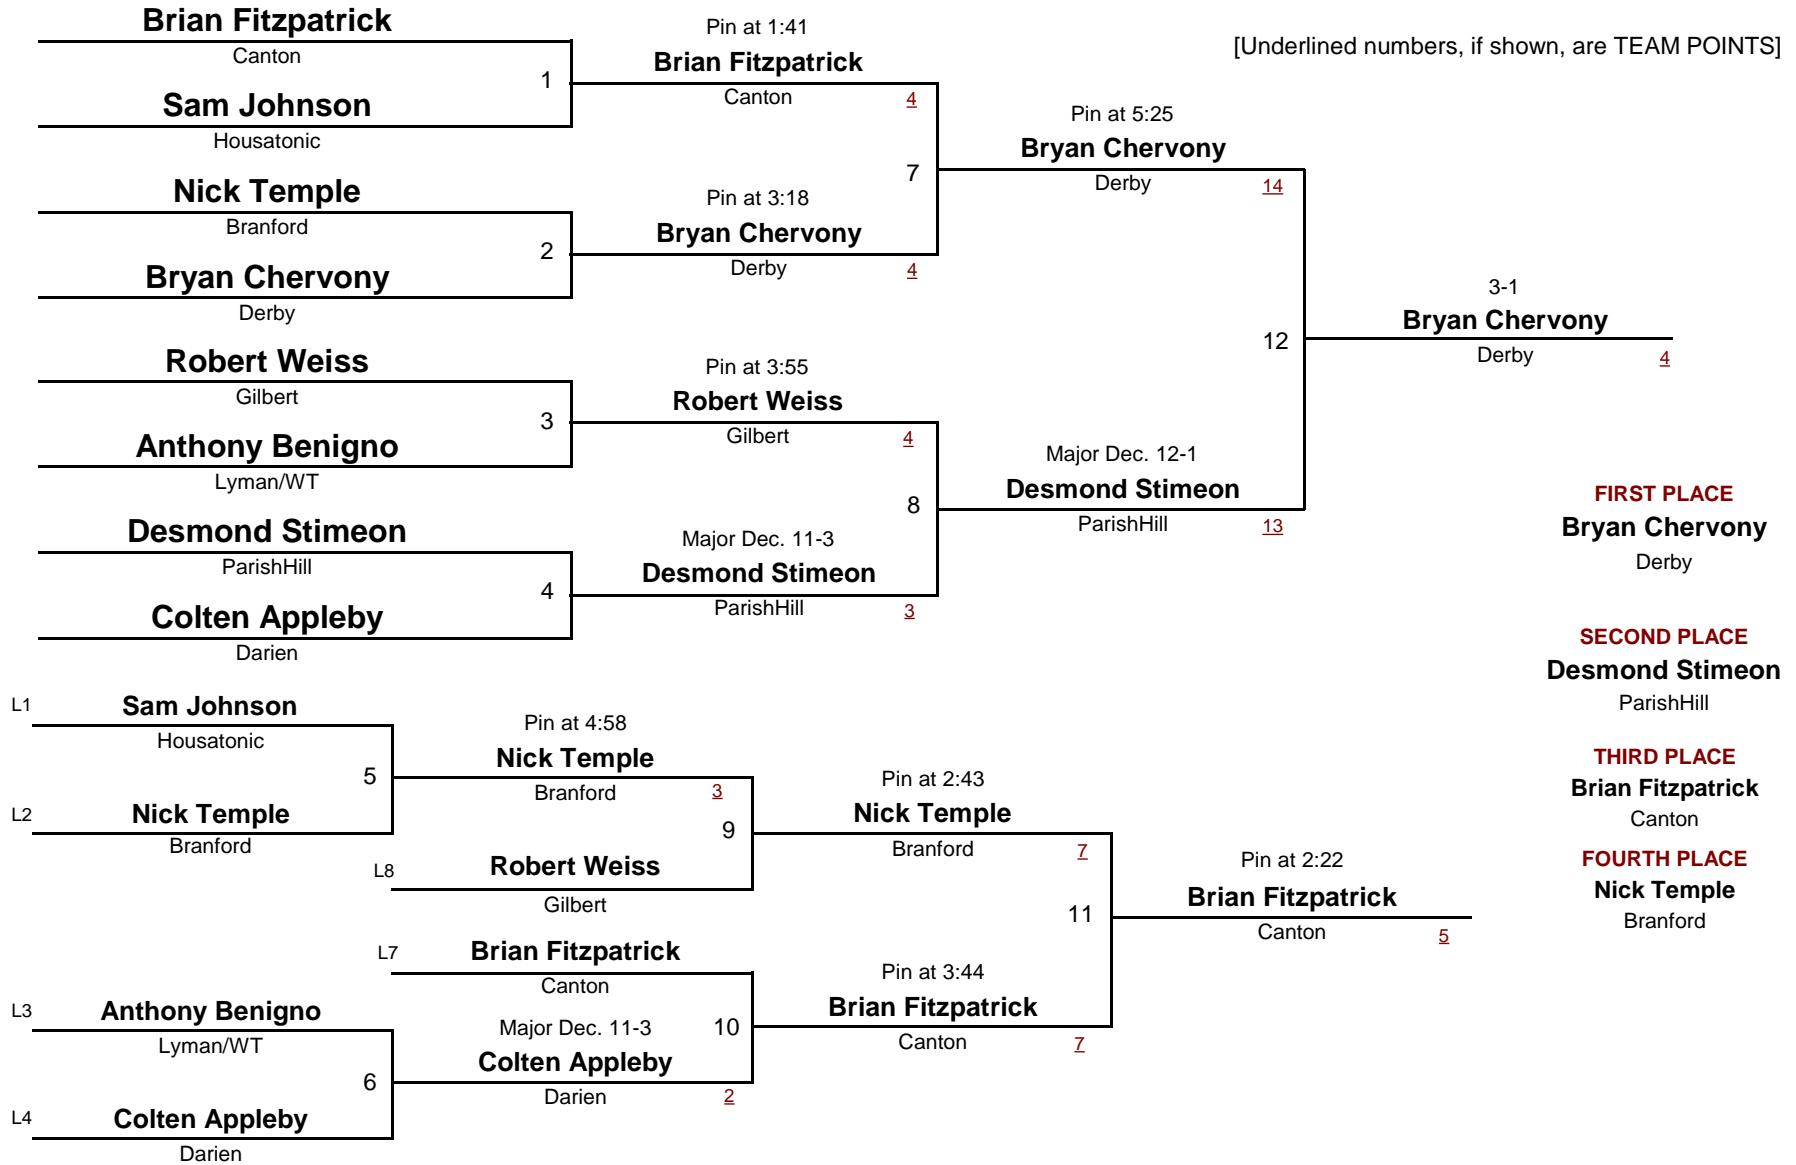

[Underlined numbers, if shown, are TEAM POINTS]

HIGH SCHOOL

138.0

Derby Invitational 2011

December 17, 2011

DIVISION

WEIGHT

[Underlined numbers, if shown, are TEAM POINTS]