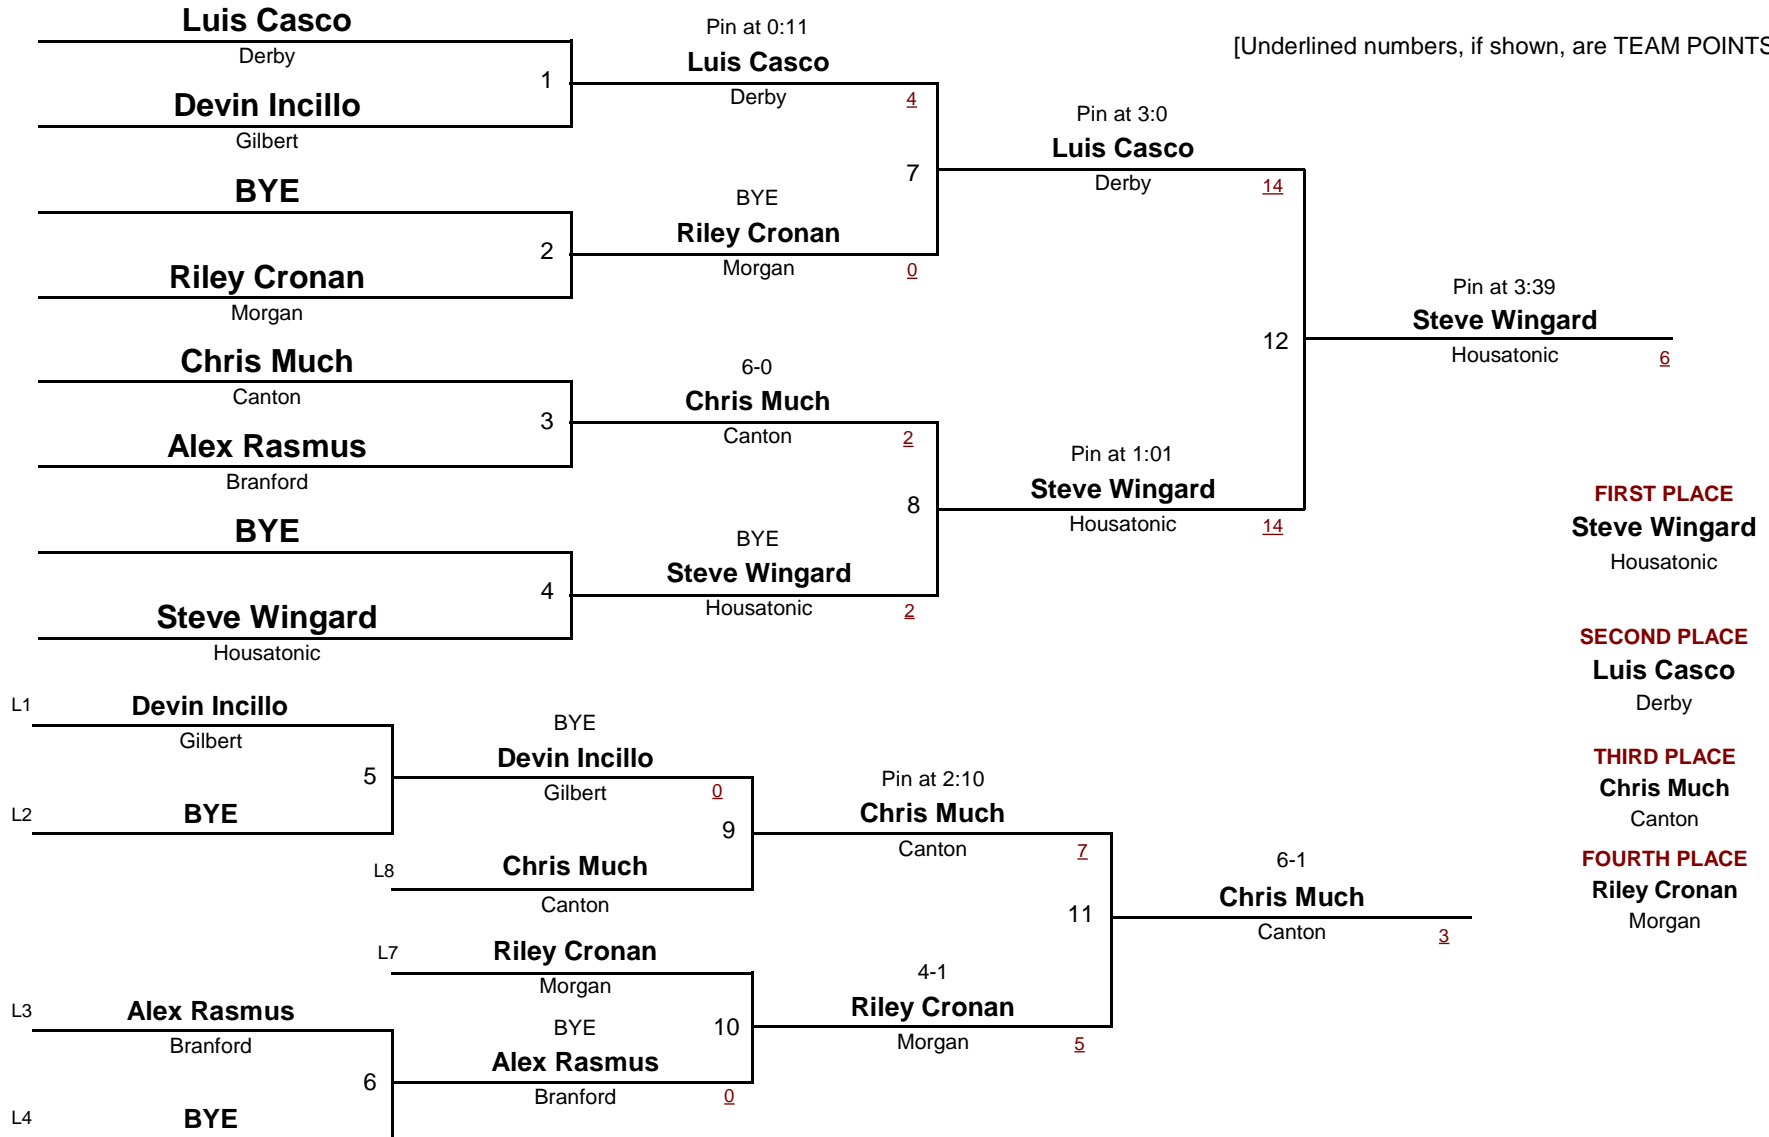

HIGH SCHOOL

195.0

Derby Invitational 2011

December 17, 2011

DIVISION

WEIGHT

[Underlined numbers, if shown, are TEAM POINTS]