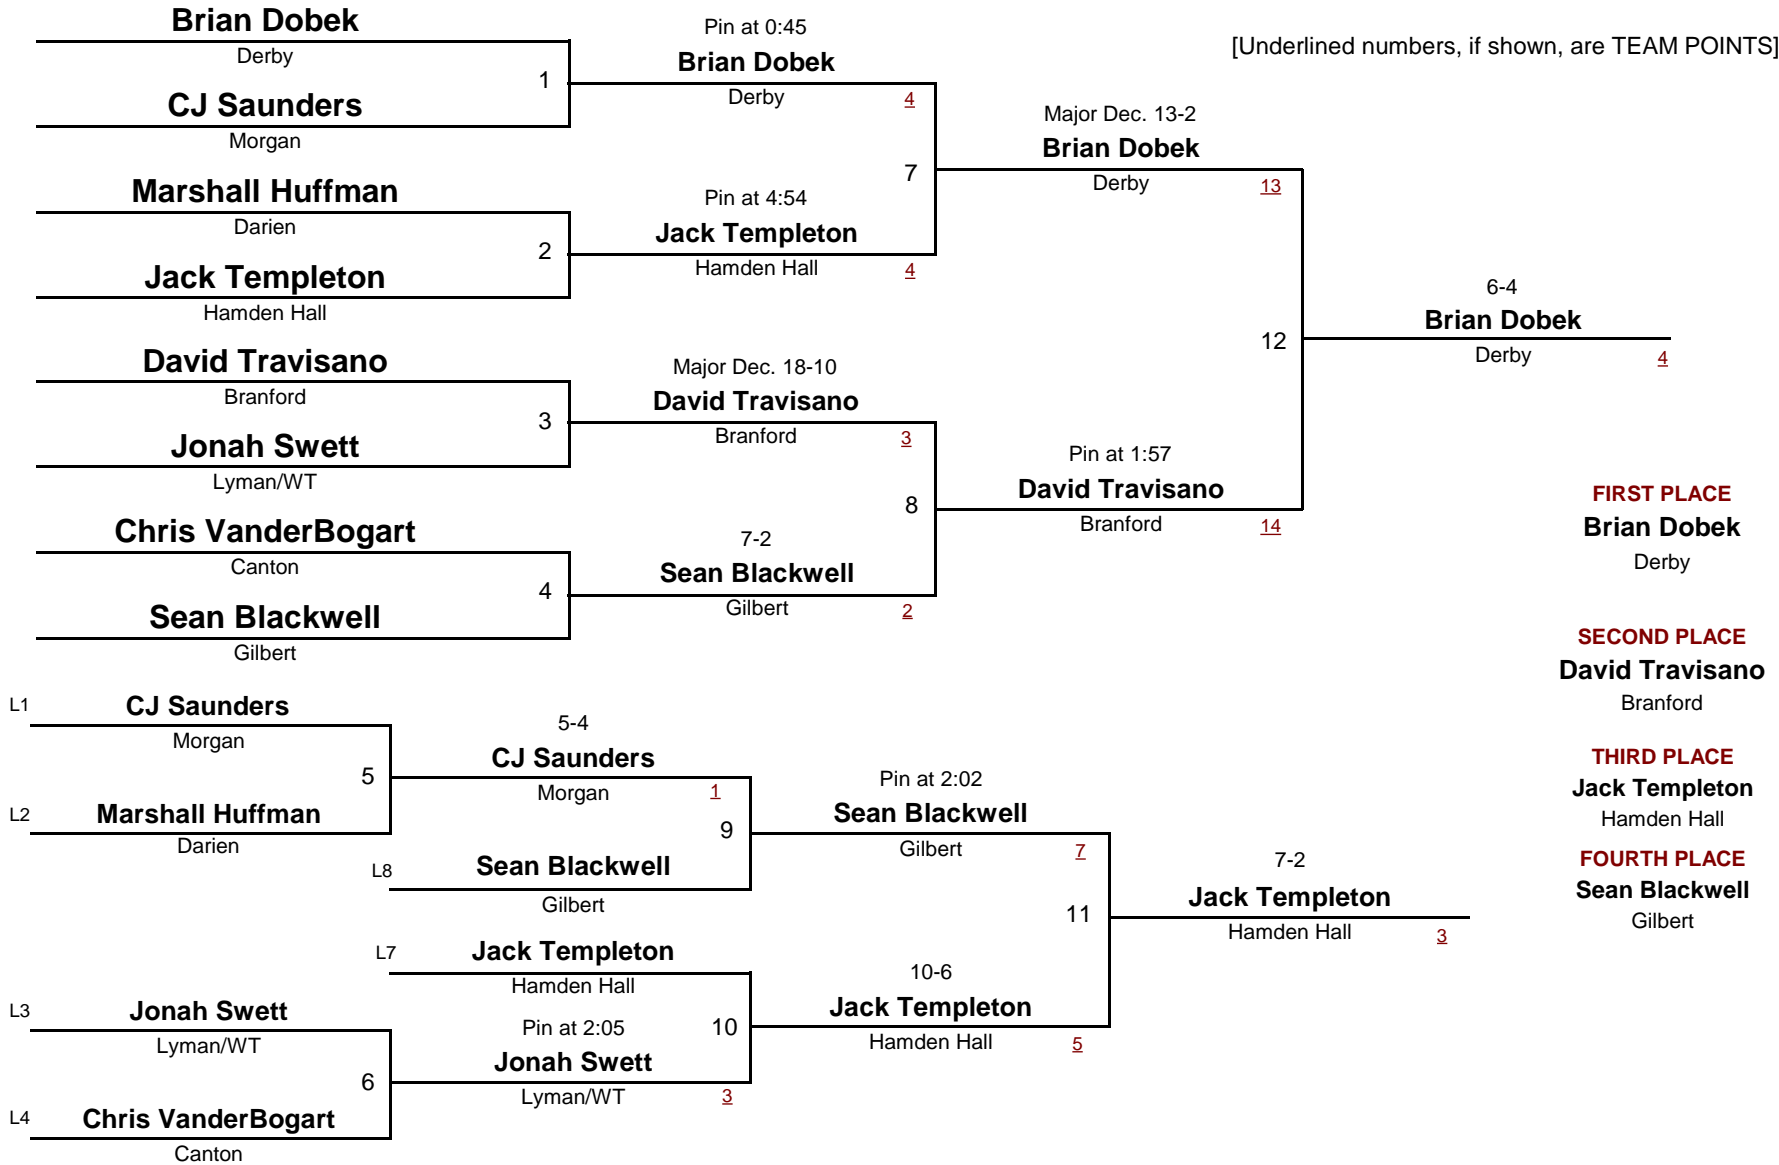

152.0

Derby Invitational 2011

December 17, 2011

DIVISION

WEIGHT

[Underlined numbers, if shown, are TEAM POINTS]

HIGH SCHOOL

160.0