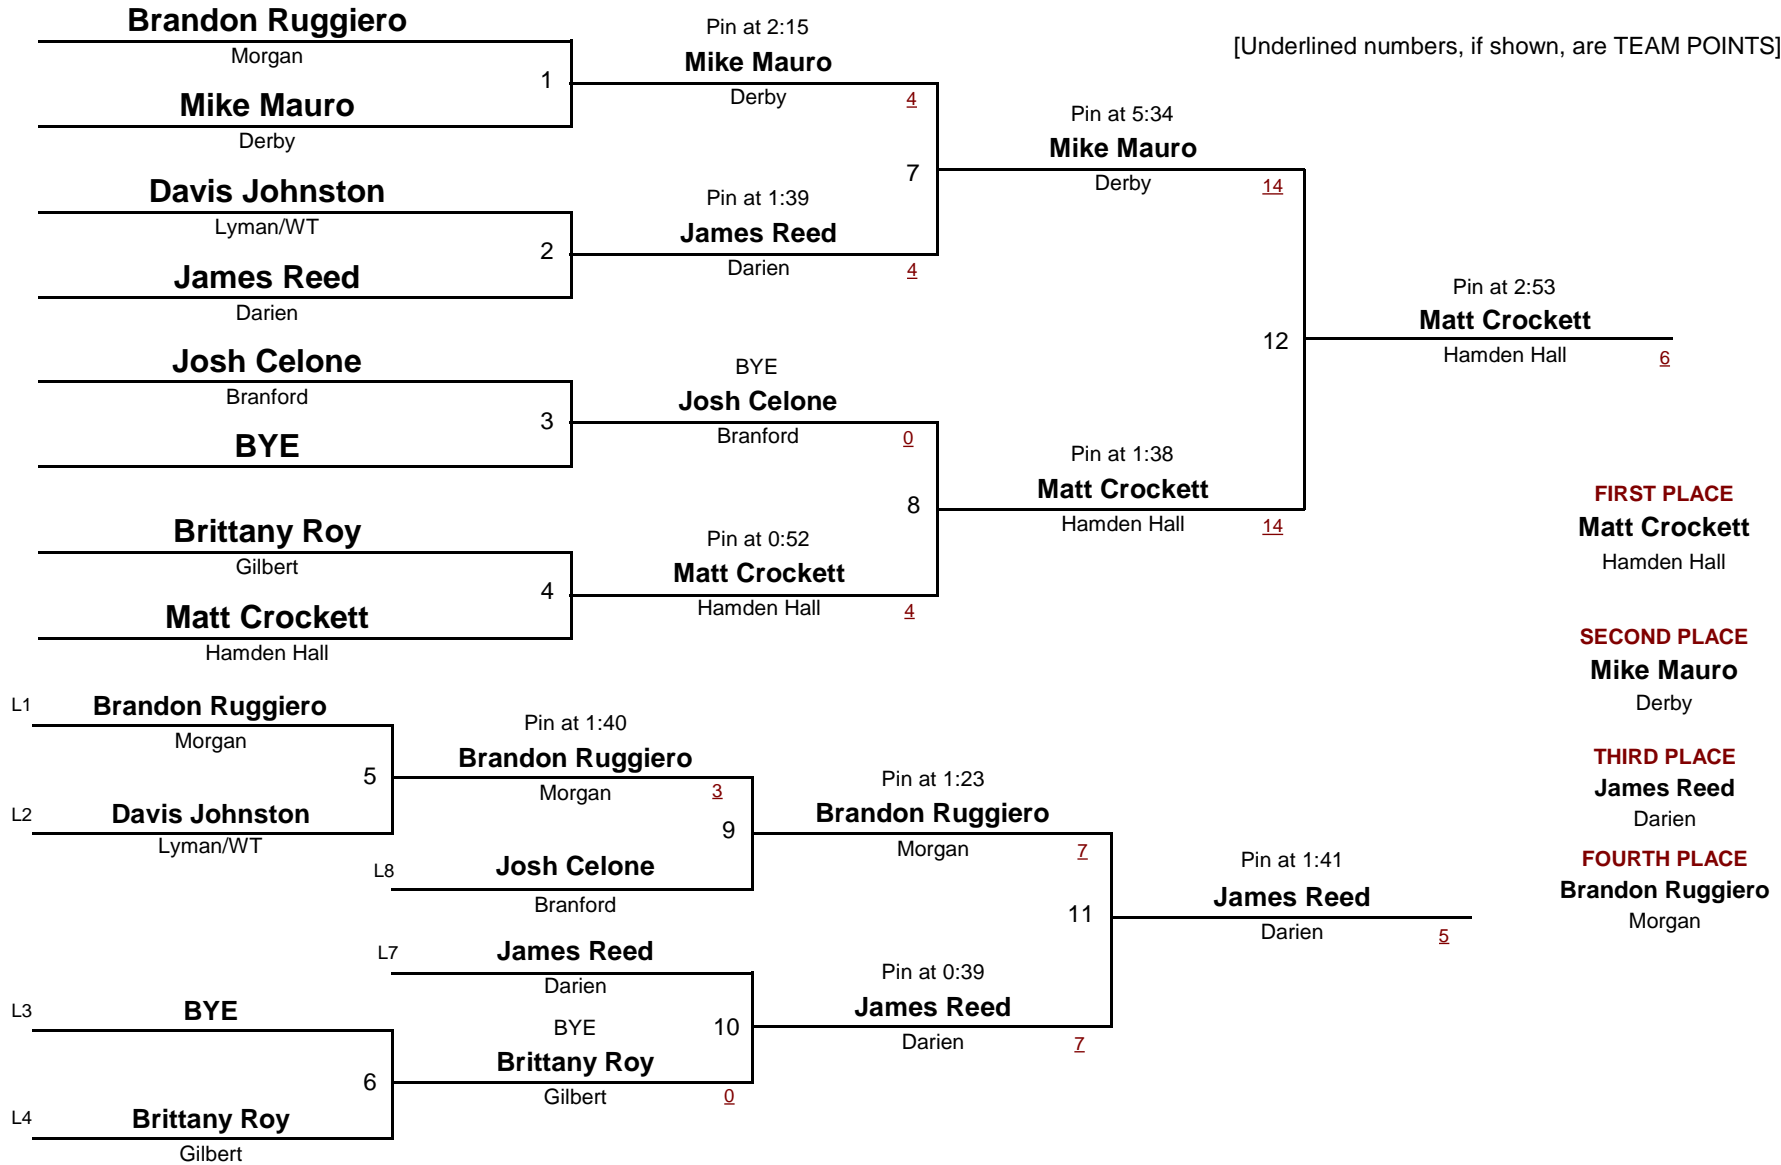

HIGH SCHOOL

132.0

Derby Invitational 2011

DIVISION

WEIGHT

December 17, 2011

[Underlined numbers, if shown, are TEAM POINTS]