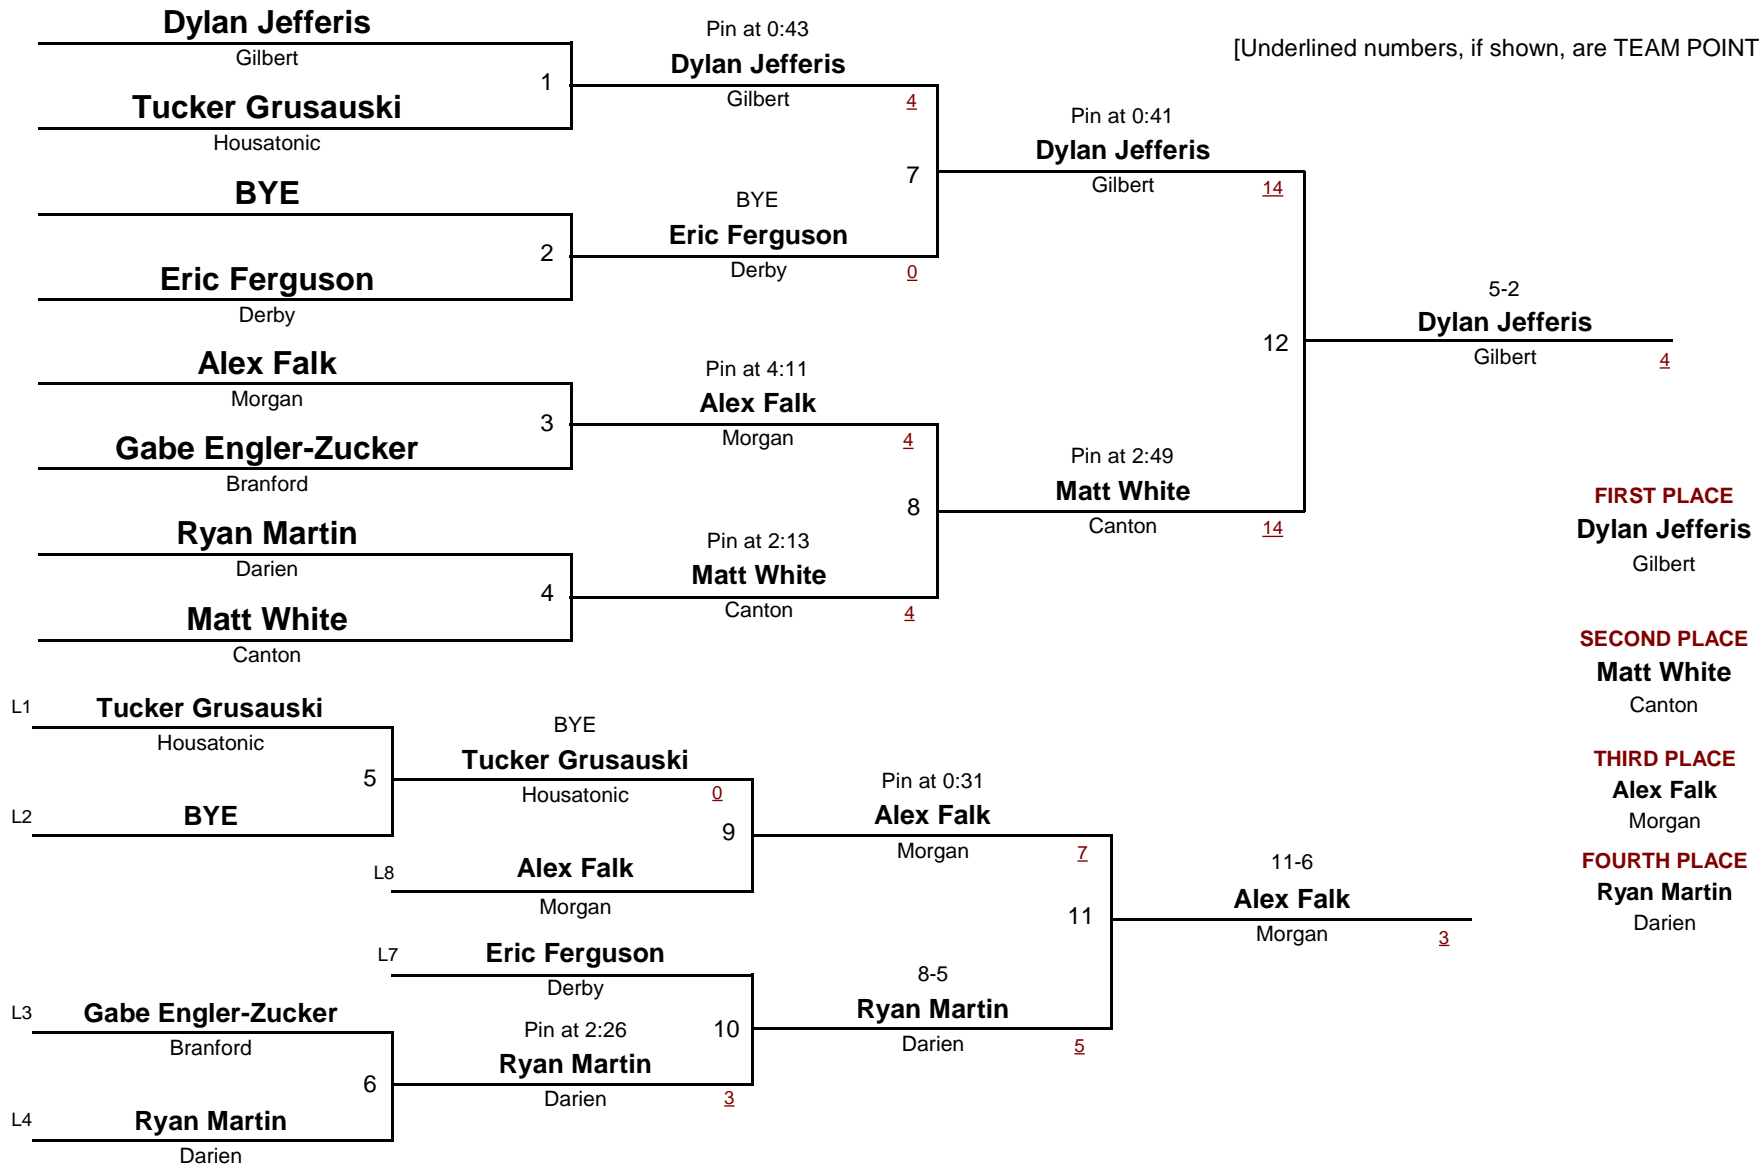

HIGH SCHOOL

145.0

Derby Invitational 2011

DIVISION

WEIGHT

December 17, 2011

[Underlined numbers, if shown, are TEAM POINTS]

HIGH SCHOOL