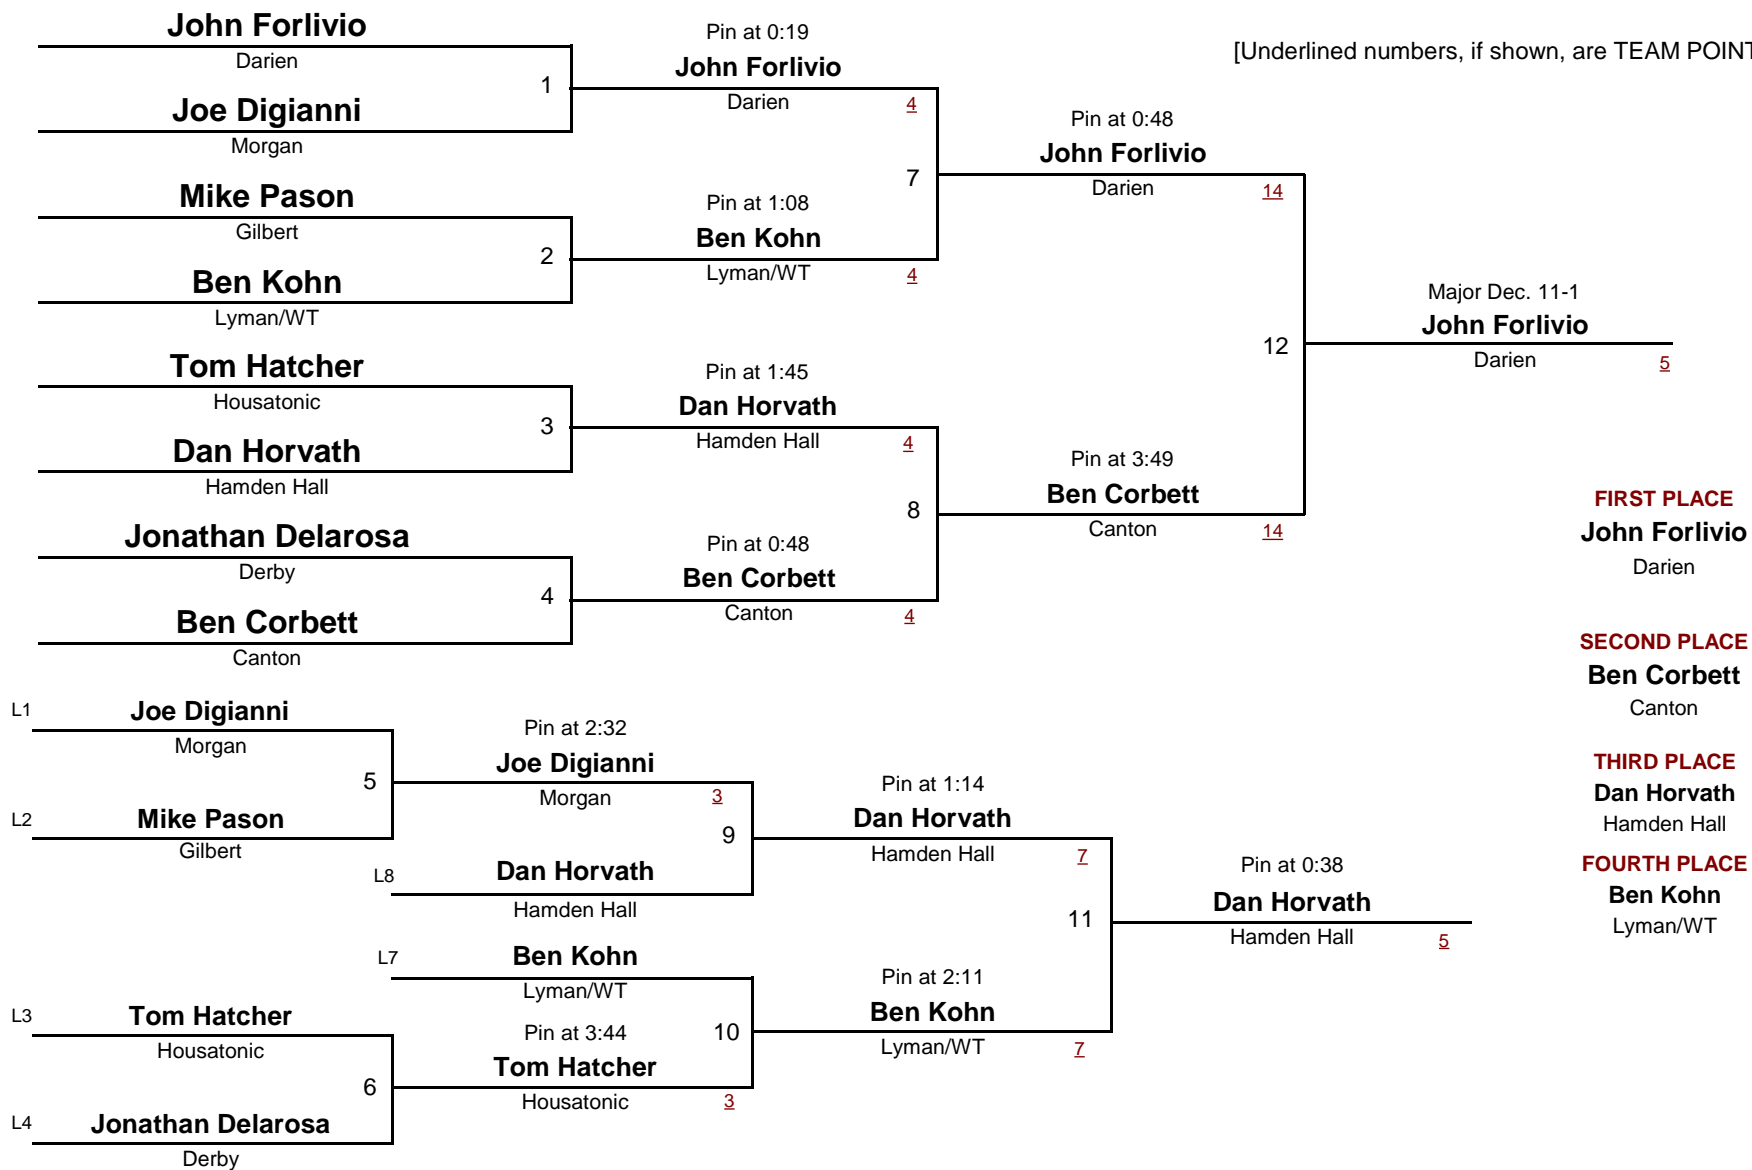

HIGH SCHOOL

170.0

Derby Invitational 2011

December 17, 2011

DIVISION

WEIGHT

[Underlined numbers, if shown, are TEAM POINTS]