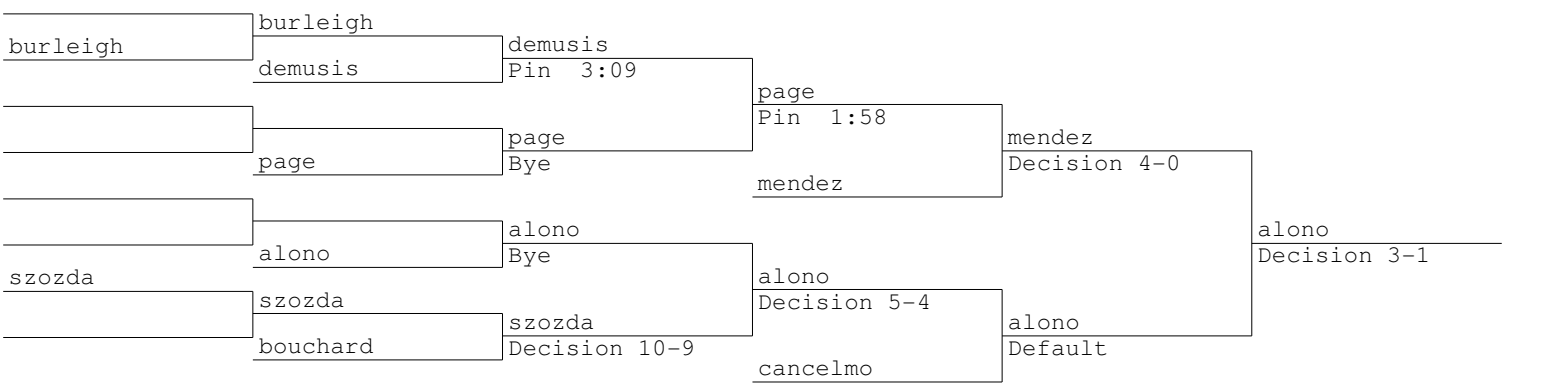

2012 Griswold Mid-Season
220 lbs

page
cancelmo