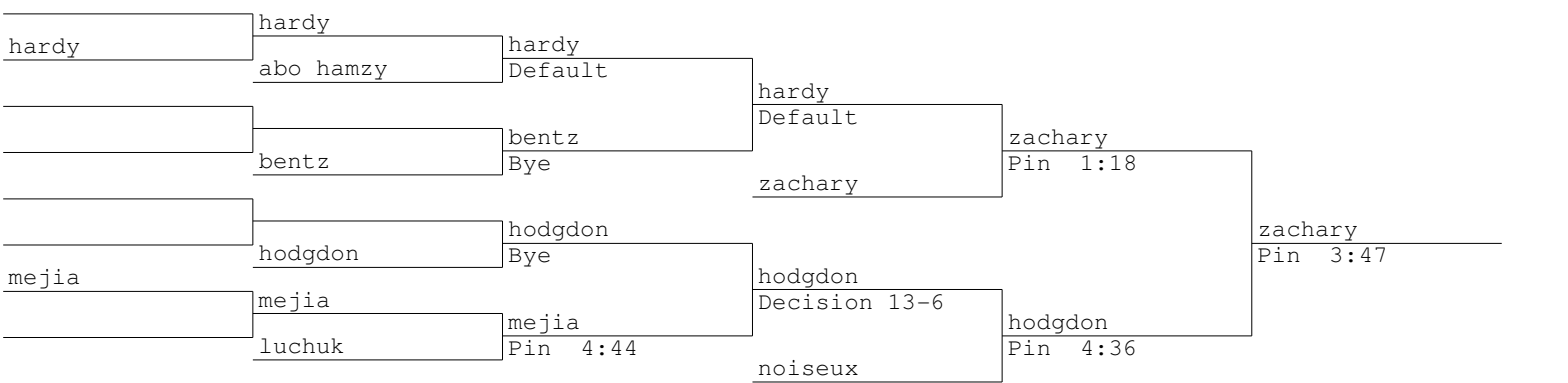

2012 Griswold Mid-Season  
106 lbs

sraman  
gonzalez

2012 Griswold Mid-Season  
113 lbs

lisk  
sobota

2012 Griswold Mid-Season  
120 lbs

taylor  
guilmette

2012 Griswold Mid-Season  
126 lbs

hardy  
noiseux