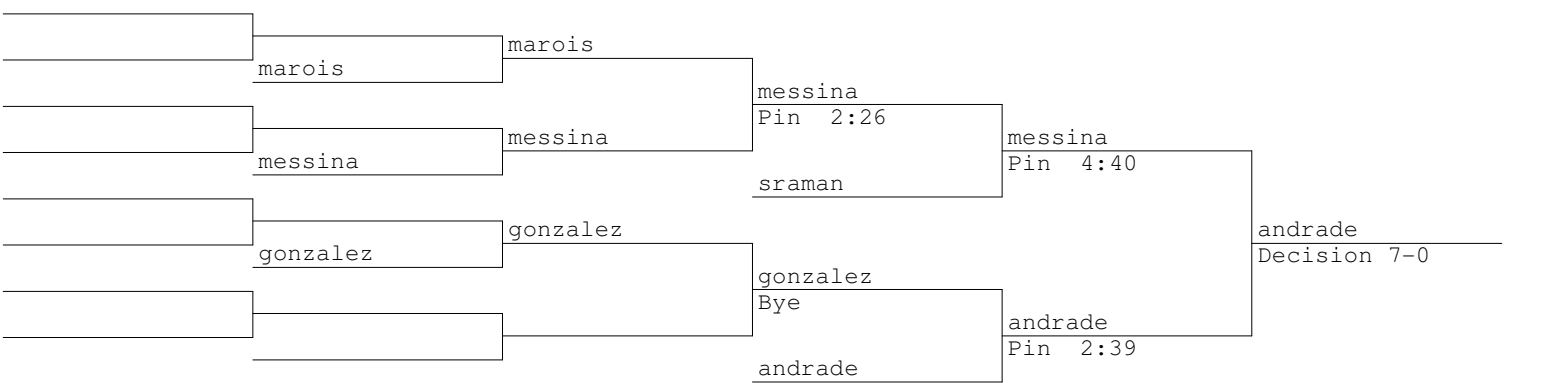

2012 Griswold Mid-Season  
106 lbs

sraman  
gonzalez

2012 Griswold Mid-Season  
113 lbs

lisk  
sobota

2012 Griswold Mid-Season  
120 lbs

taylor  
guilmette

2012 Griswold Mid-Season  
126 lbs

hardy  
noiseux