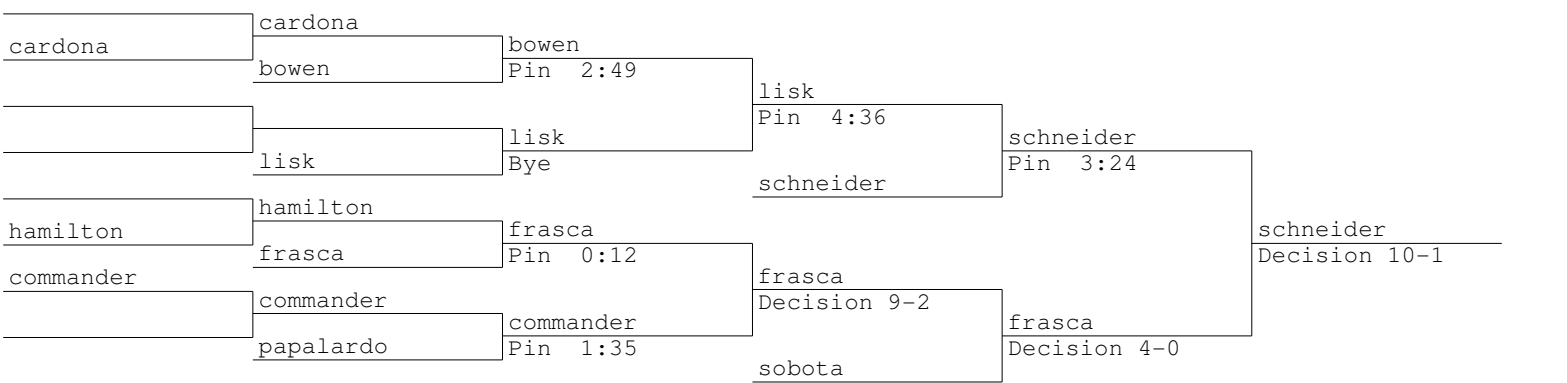

2012 Griswold Mid-Season  
106 lbs

sraman  
gonzalez

2012 Griswold Mid-Season  
113 lbs

lisk  
sobota

2012 Griswold Mid-Season  
120 lbs

taylor  
guilmette

2012 Griswold Mid-Season  
126 lbs

hardy  
noiseux