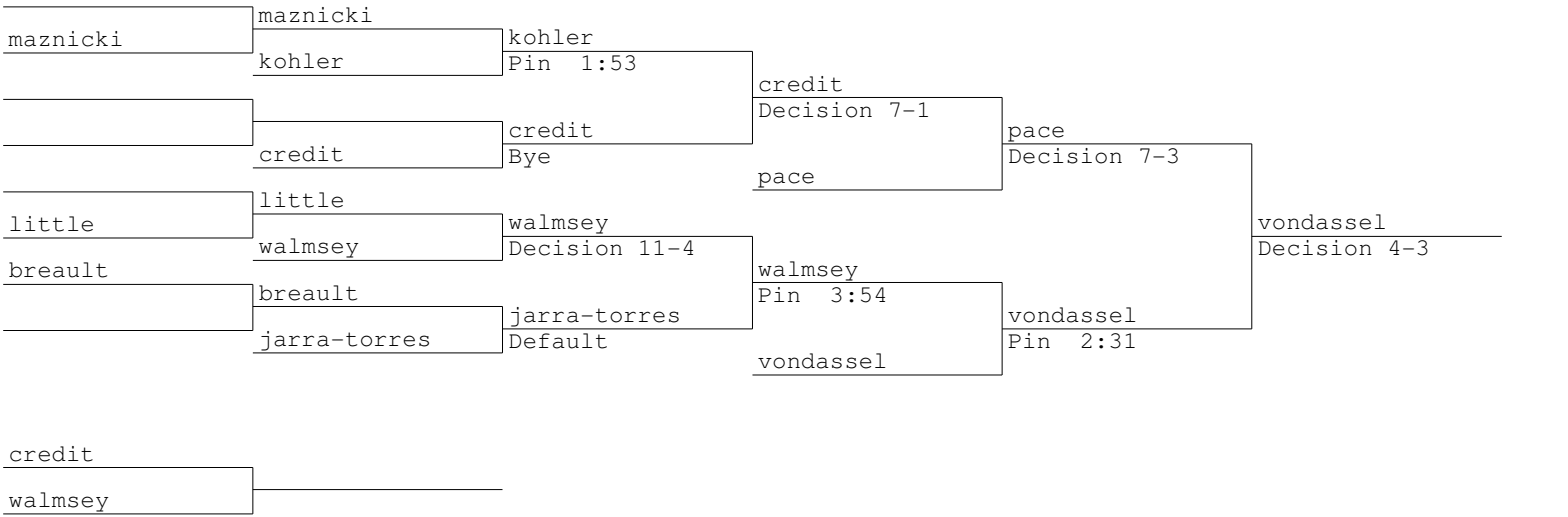

2012 Griswold Mid-Season
160 lbs