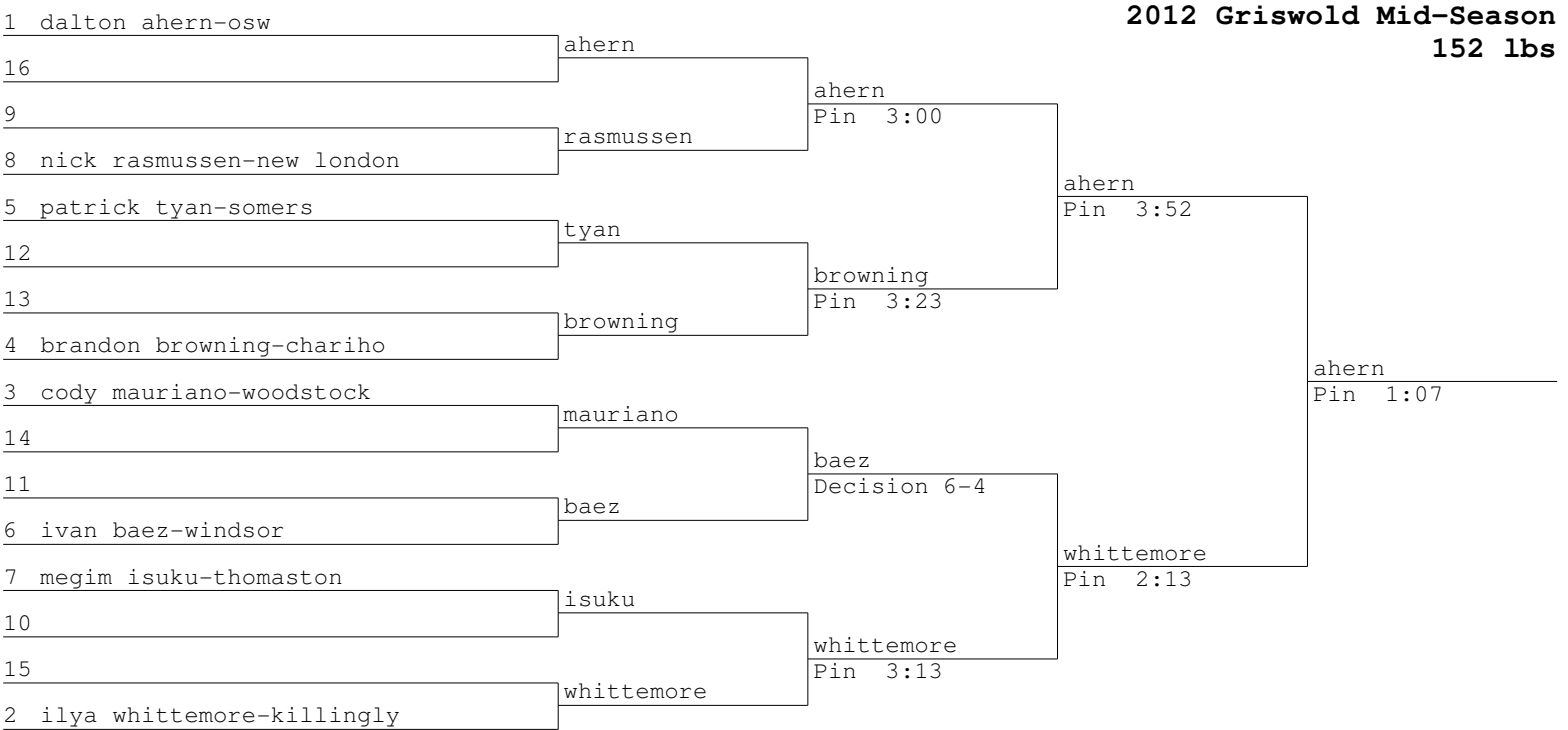

2012 Griswold Mid-Season
152 lbs

mauriano
rasmussen