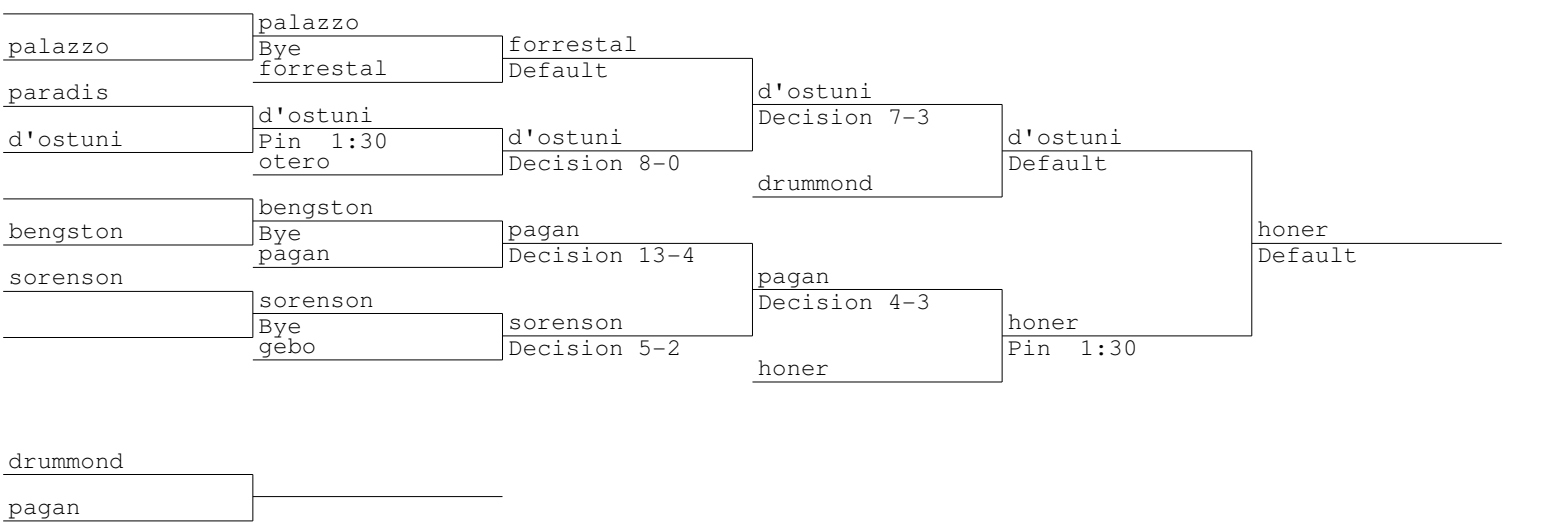

2012 Griswold Mid-Season
138 lbs