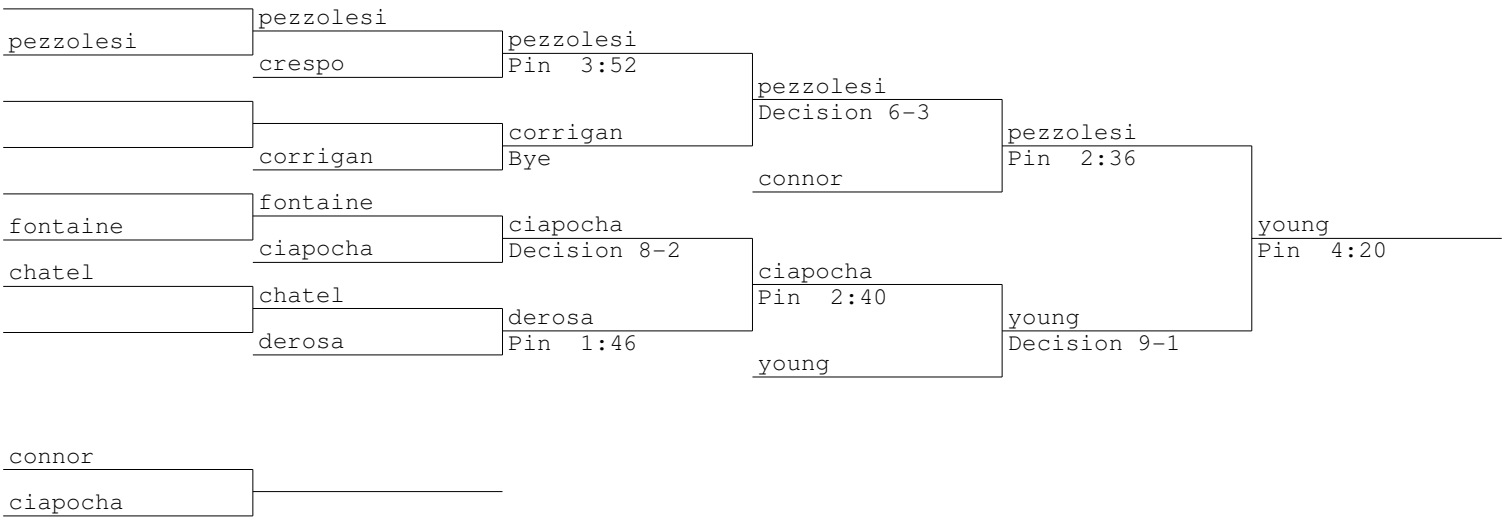

2012 Griswold Mid-Season  
182 lbs

1	aaron wing-griswold	wing		
16		Bye		
9	robert gabucci-morgan		wing	
8	travis osborn-woodstock	gabucci	Pin 0:45	
5	tim pinto-suffield		wing	
12		pinto	Pin 0:28	
13		Bye		
4	david medina-new london	medina	pinto	
		Bye	Pin 0:39	
3	tom conlon-somers		wing	
14		conlon	Pin 1:04	
11	jacob gordon-east lyme		conlon	
6	james joslin-chariho	joslin	Pin 1:44	
7	kyle dawson-windsor		yang	
10	alex husted-osw	husted	Pin 3:22	
15		Pin 3:07		
2	kevin yang-stafford	yang	Decision 12-3	
		Bye		