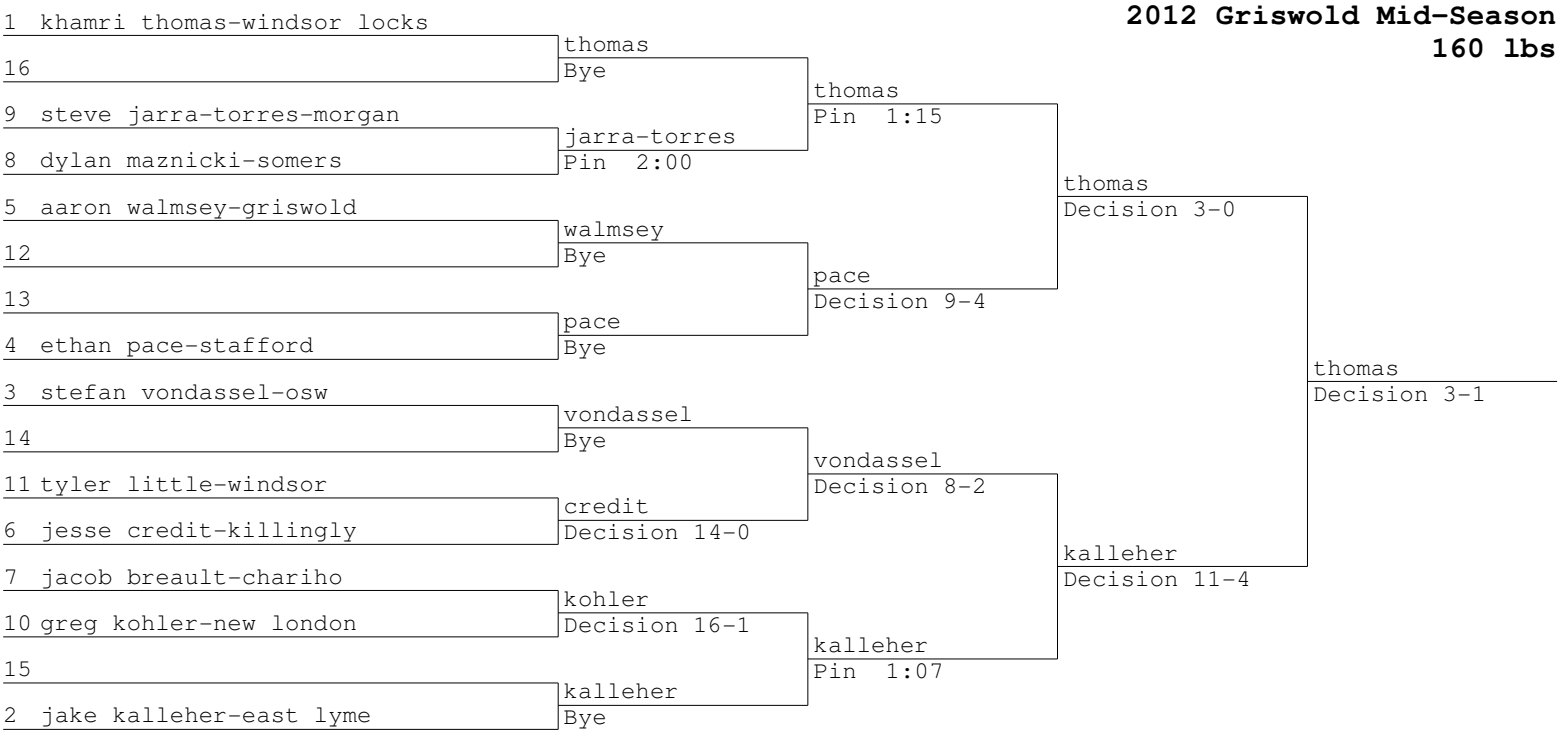

2012 Griswold Mid-Season
160 lbs