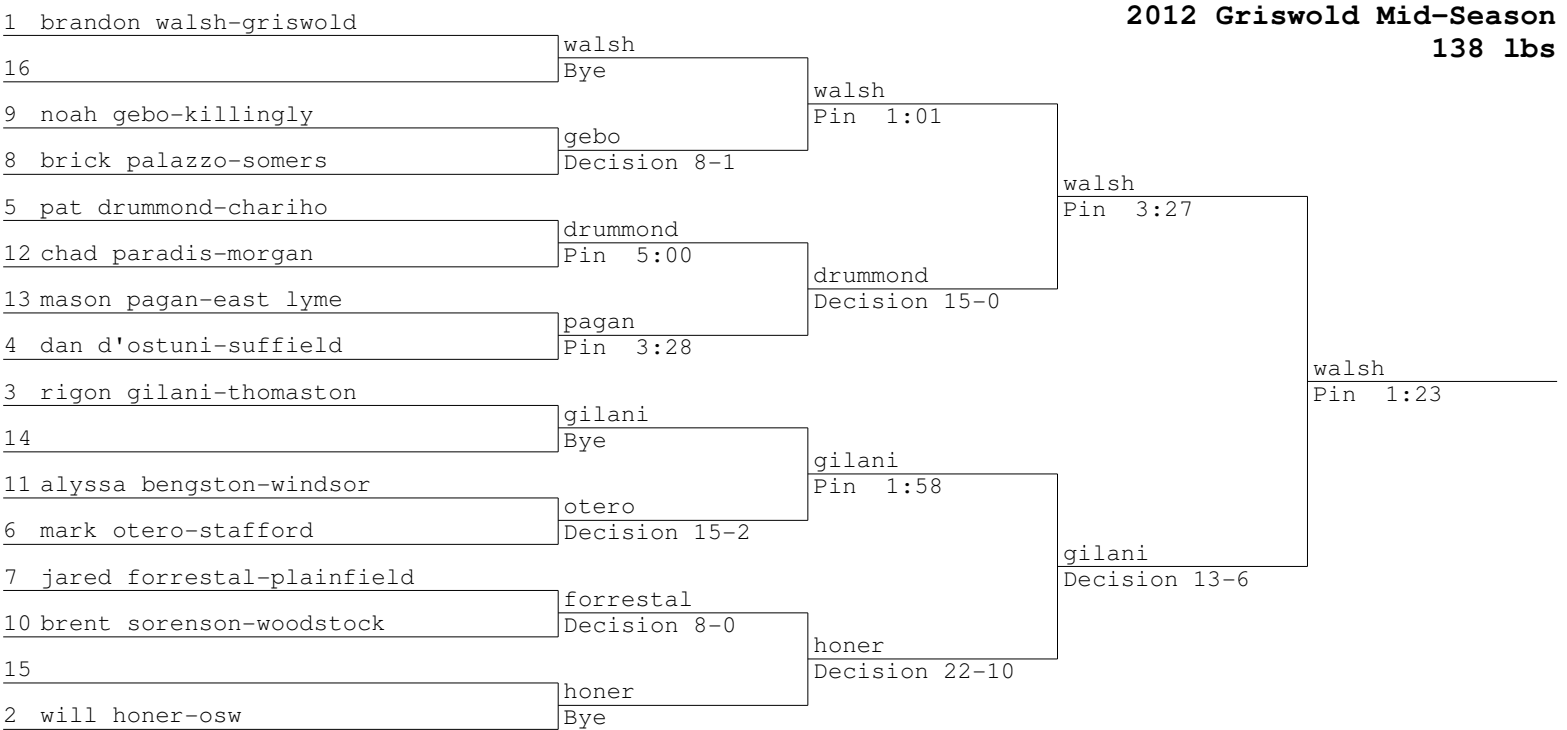

2012 Griswold Mid-Season
138 lbs