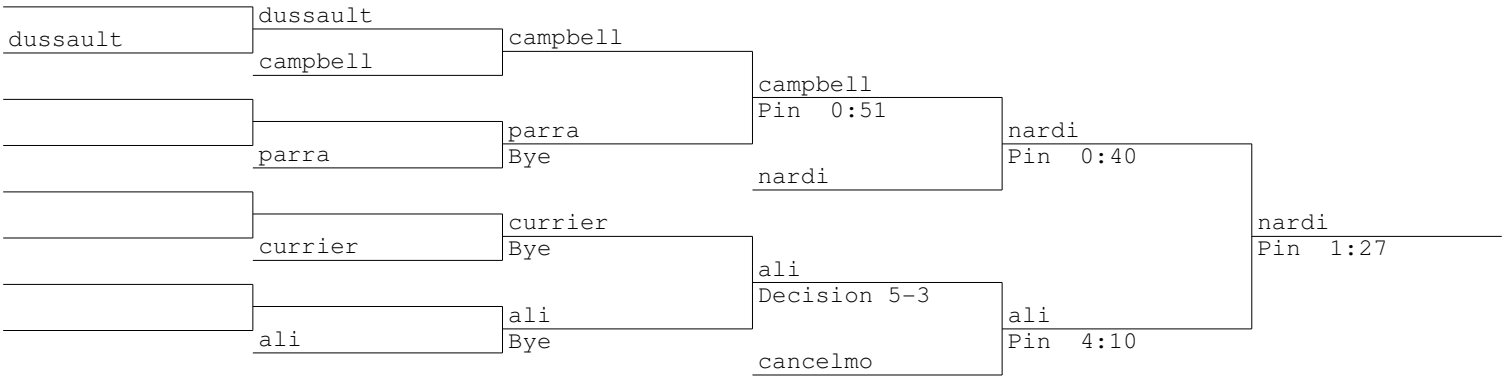

2012 Griswold Mid-Season
182 lbs

1	aaron wing-griswold	wing		
16		Bye		
9	robert gabucci-morgan		wing	
8	travis osborn-woodstock	gabucci	Pin 0:45	
5	tim pinto-suffield		wing	
12		pinto	Pin 0:28	
13		Bye		
4	david medina-new london	medina	pinto	
		Bye	Pin 0:39	
3	tom conlon-somers		wing	
14		conlon	Pin 1:04	
11	jacob gordon-east lyme		conlon	
6	james joslin-chariho	joslin	Pin 1:44	
7	kyle dawson-windsor		yang	
10	alex husted-osw	husted	Pin 3:22	
15		Pin 3:07		
2	kevin yang-stafford	yang	Decision 12-3	
		Bye		

osborn	osborn	osborn		
	husted	Decision 3-1		
		osborn	Pin 0:56	
	joslin	joslin		
	joslin	Bye	osborn	
		pinto	Decision 11-6	
gordon	gordon	medina		
dawson	medina	Pin 0:53	osborn	
	dawson	medina	Pin 4:40	
	gabucci	Pin 1:26		
	gabucci	Decision 7-4	medina	
		conlon	Pin 3:52	

pinto	
conlon	

2012 Griswold Mid-Season
195 lbs

campbell
cancelmo