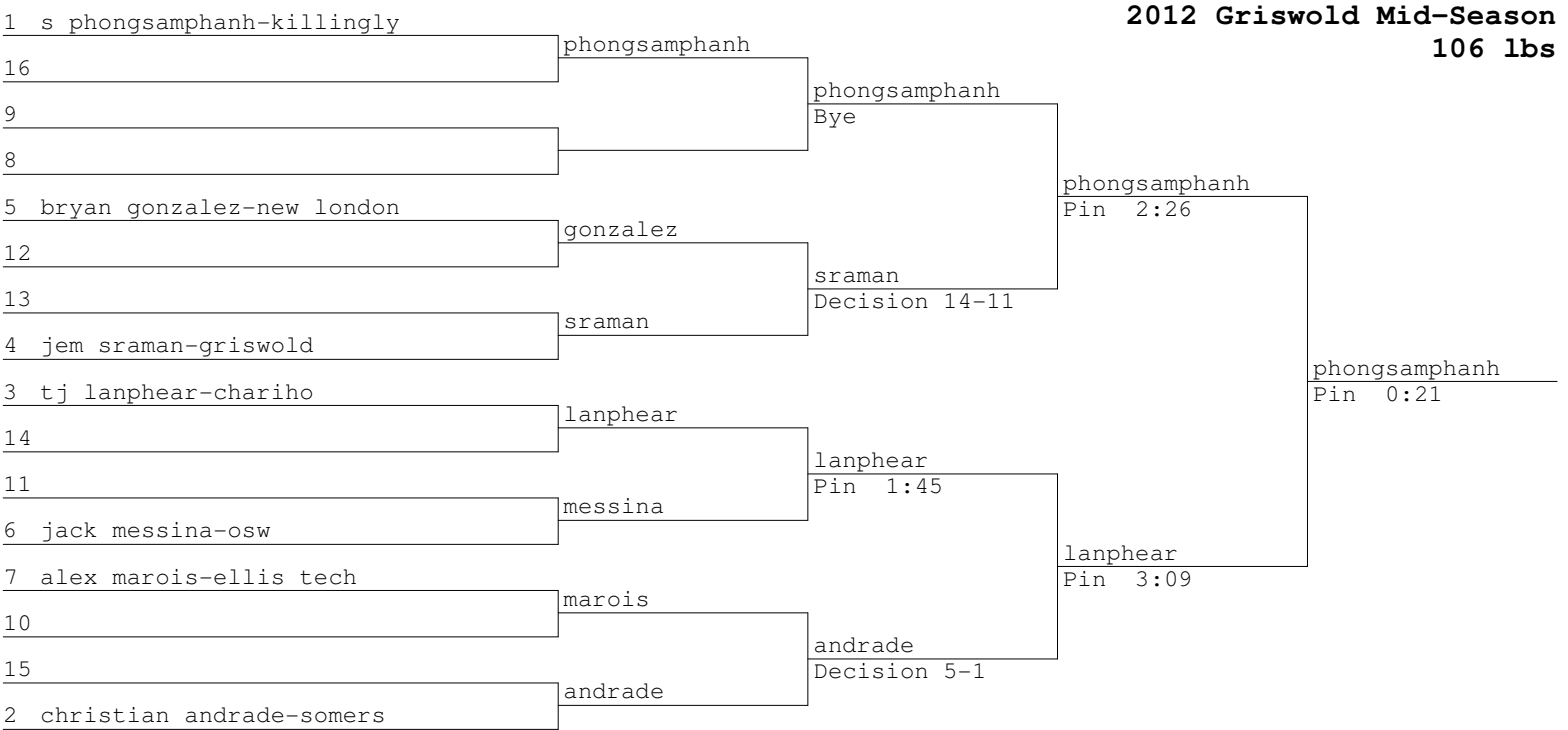

2012 Griswold Mid-Season  
106 lbs

sraman  
gonzalez

2012 Griswold Mid-Season  
113 lbs

lisk  
sobota

2012 Griswold Mid-Season  
120 lbs

taylor  
guilmette

2012 Griswold Mid-Season  
126 lbs

hardy  
noiseux

2012 Griswold Mid-Season  
182 lbs

1	aaron wing-griswold	wing		
16		Bye		
9	robert gabucci-morgan		wing	
8	travis osborn-woodstock	gabucci	Pin 0:45	
5	tim pinto-suffield		wing	
12		pinto	Pin 0:28	
13		Bye		
4	david medina-new london	medina	pinto	
		Bye	Pin 0:39	
3	tom conlon-somers		wing	
14		conlon	Pin 1:04	
11	jacob gordon-east lyme		conlon	
6	james joslin-chariho	joslin	Pin 1:44	
7	kyle dawson-windsor		yang	
10	alex husted-osw	husted	Pin 3:22	
15		Pin 3:07		
2	kevin yang-stafford	yang	Decision 12-3	
		Bye		