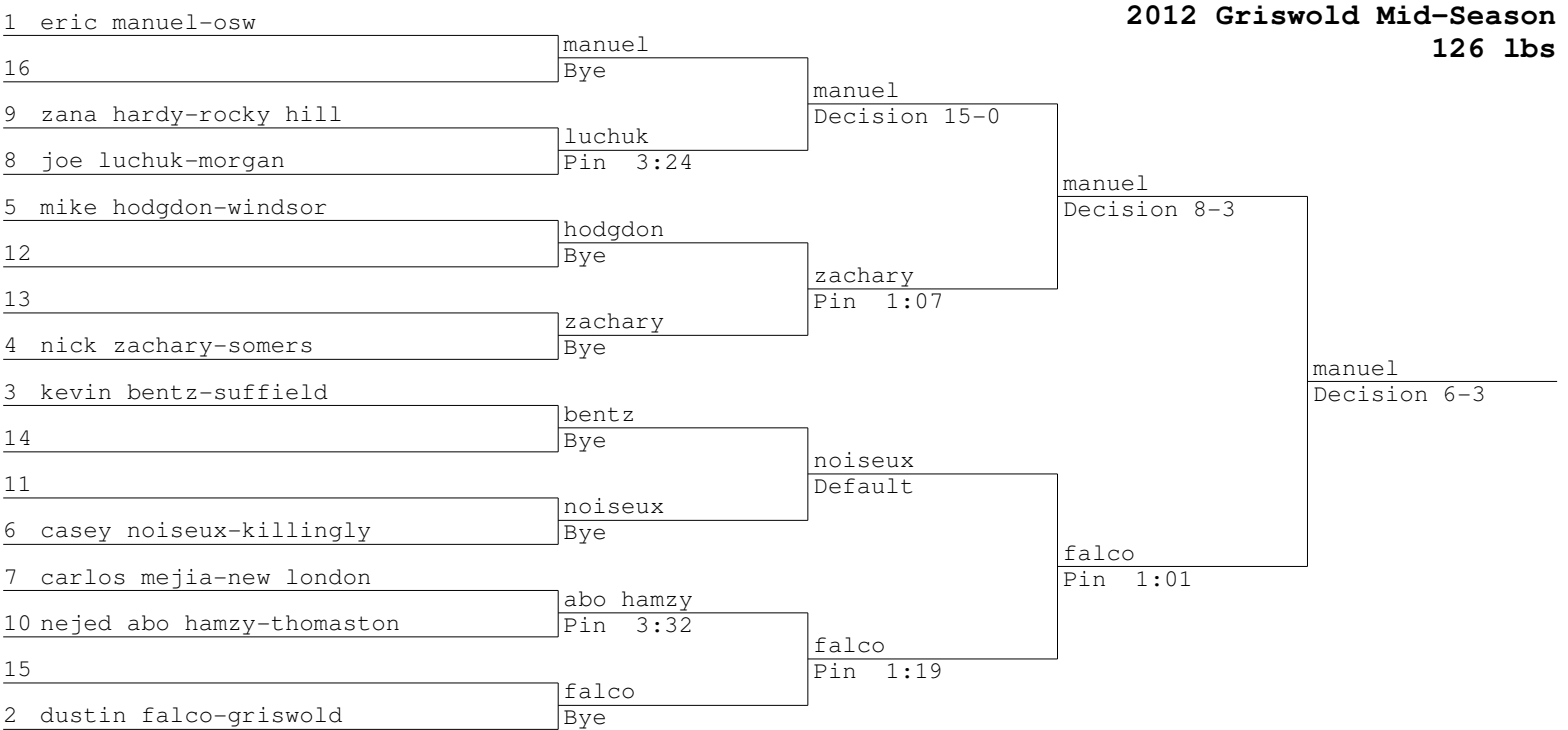

2012 Griswold Mid-Season  
106 lbs

sraman  
gonzalez

2012 Griswold Mid-Season  
113 lbs

lisk  
sobota

2012 Griswold Mid-Season  
120 lbs

taylor  
guilmette

2012 Griswold Mid-Season  
126 lbs

hardy  
noiseux

2012 Griswold Mid-Season  
182 lbs

1	aaron wing-griswold	wing		
16		Bye		
9	robert gabucci-morgan		wing	
8	travis osborn-woodstock	gabucci	Pin 0:45	
5	tim pinto-suffield		wing	
12		pinto	Pin 0:28	
13		Bye		
4	david medina-new london	medina	pinto	
		Bye	Pin 0:39	
3	tom conlon-somers		wing	
14		conlon	Pin 1:04	
11	jacob gordon-east lyme		conlon	
6	james joslin-chariho	joslin	Pin 1:44	
7	kyle dawson-windsor		yang	
10	alex husted-osw	husted	Pin 3:22	
15		Pin 3:07		
2	kevin yang-stafford	yang	Decision 12-3	
		Bye		