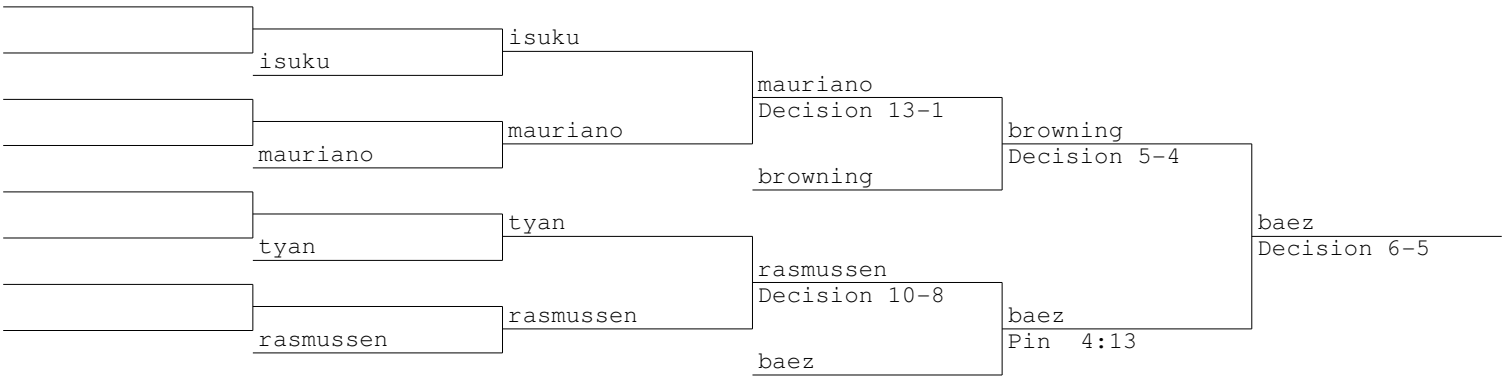

2012 Griswold Mid-Season
152 lbs

mauriano
rasmussen