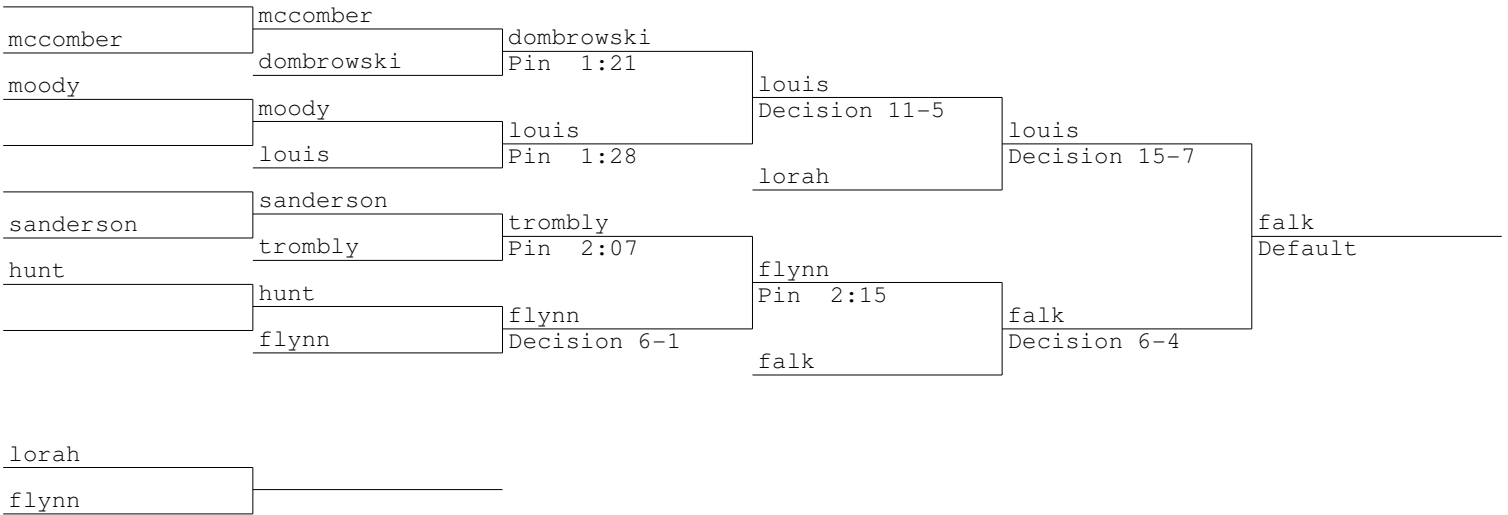

2012 Griswold Mid-Season
145 lbs