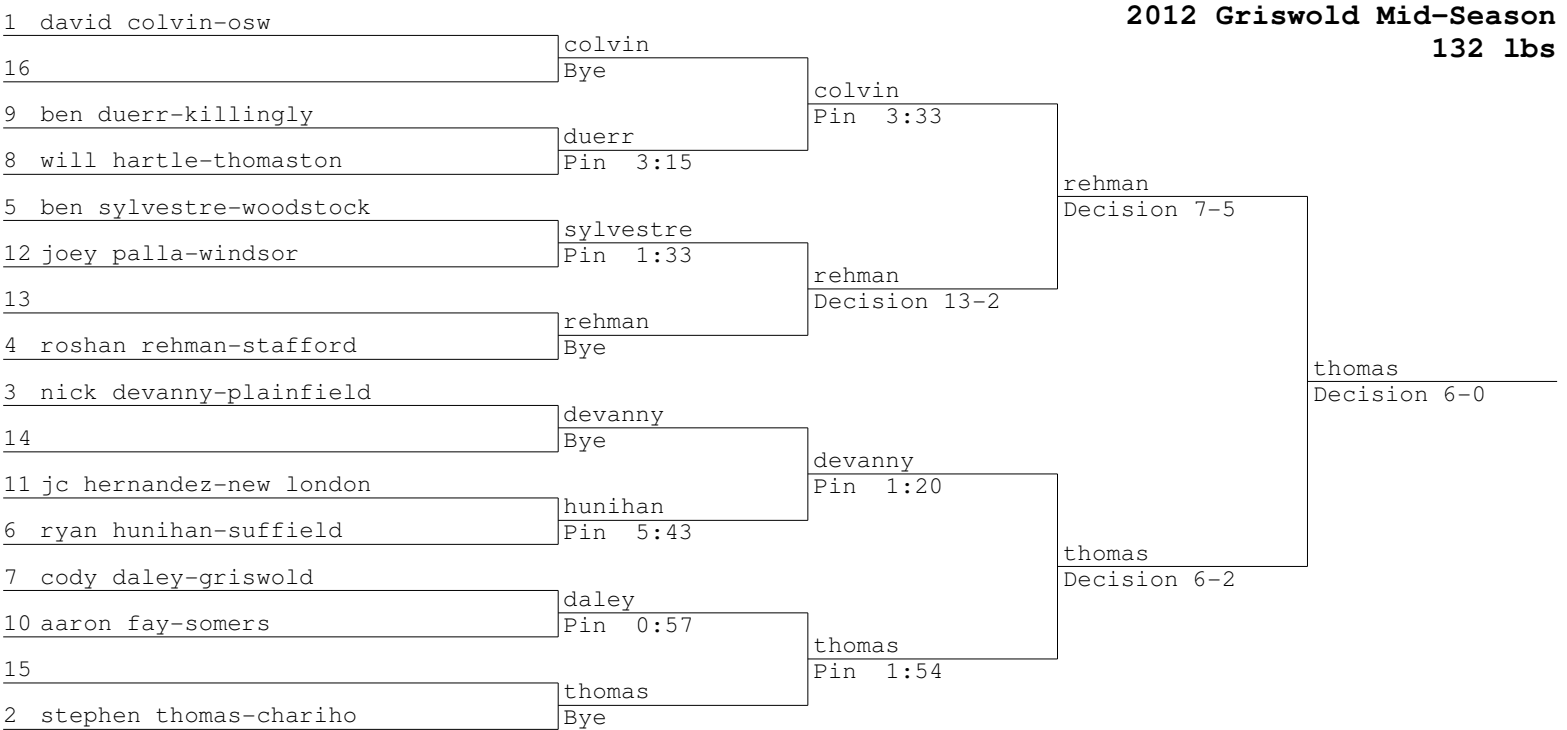

2012 Griswold Mid-Season
132 lbs