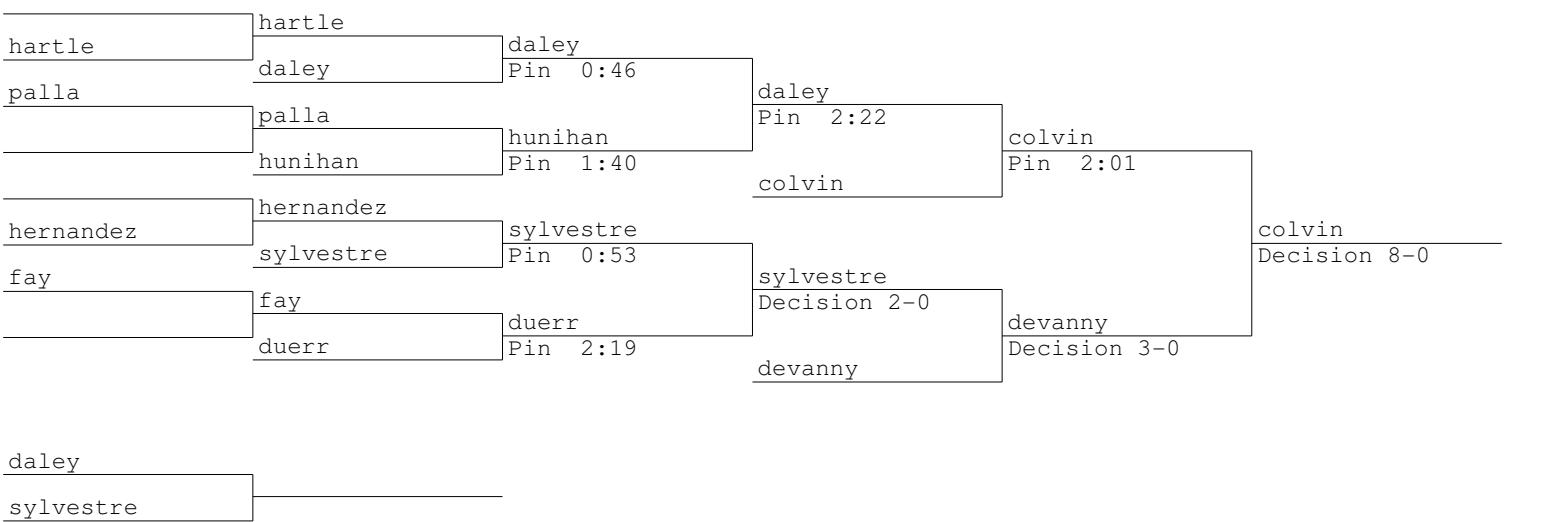

2012 Griswold Mid-Season
132 lbs