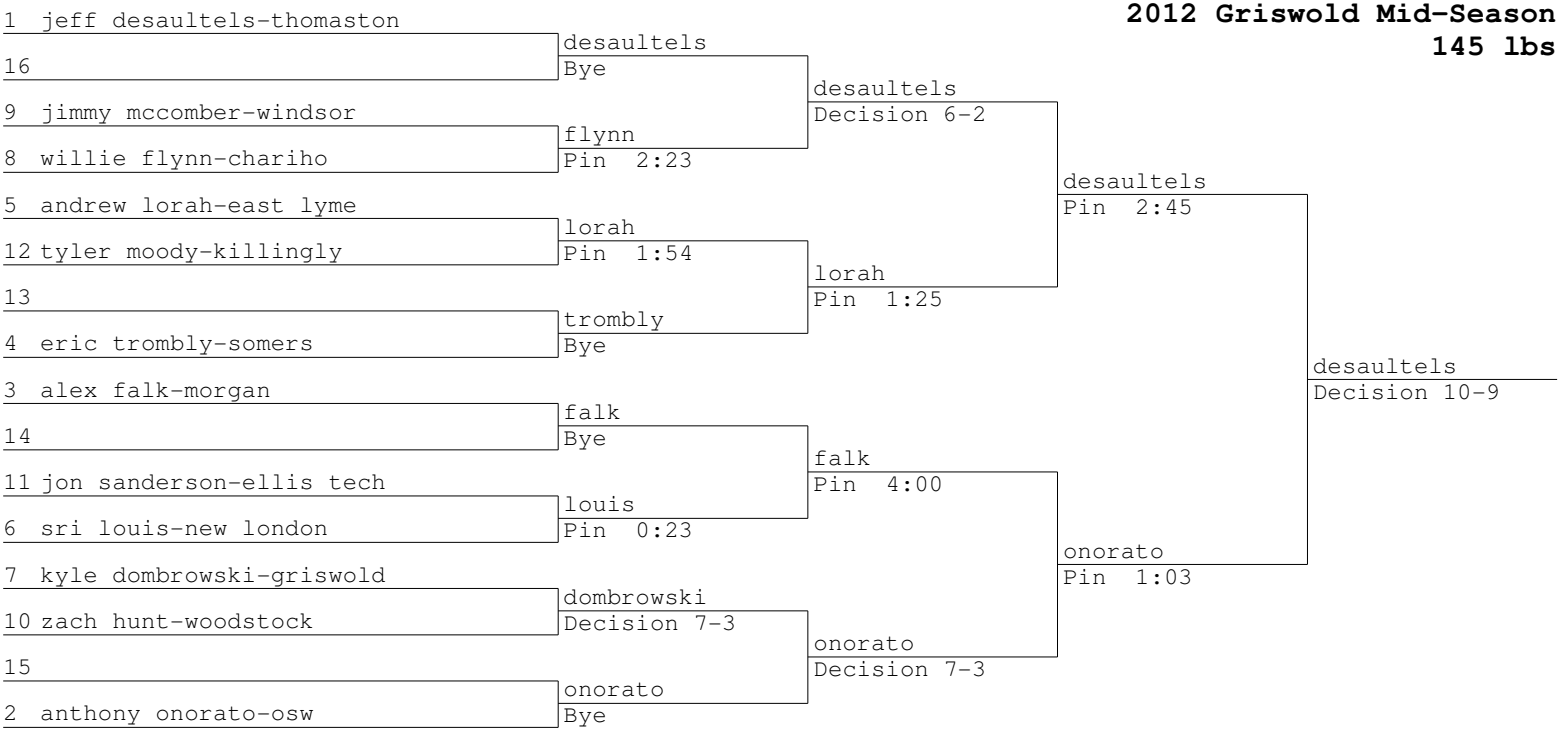

2012 Griswold Mid-Season
145 lbs