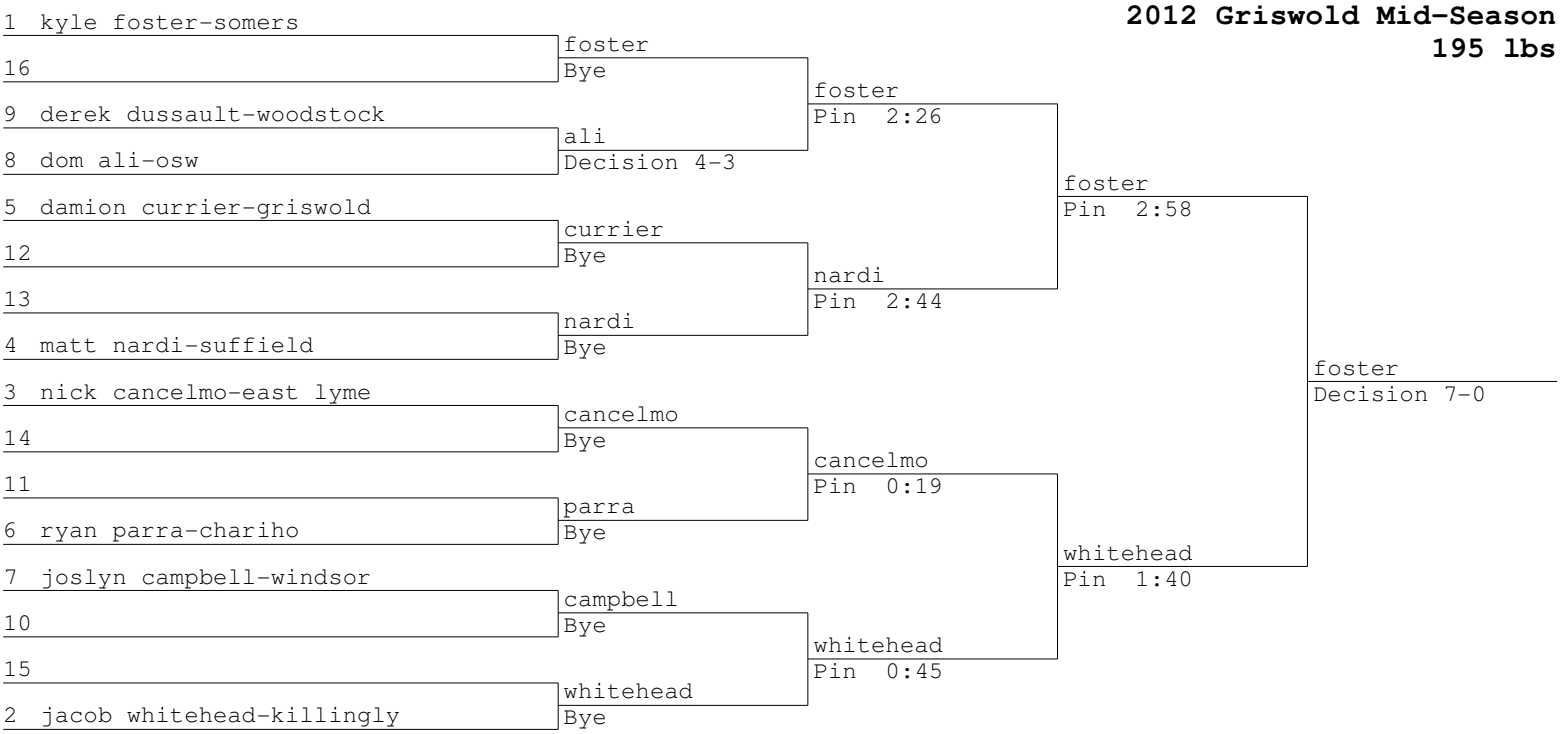

2012 Griswold Mid-Season
182 lbs

1	aaron wing-griswold	wing		
16		Bye		
9	robert gabucci-morgan		wing	
8	travis osborn-woodstock	gabucci	Pin 0:45	
5	tim pinto-suffield		wing	
12		pinto	Pin 0:28	
13		Bye		
4	david medina-new london	medina	pinto	
		Bye	Pin 0:39	
3	tom conlon-somers		wing	
14		conlon	Pin 1:04	
11	jacob gordon-east lyme		conlon	
6	james joslin-chariho	joslin	Pin 1:44	
7	kyle dawson-windsor		yang	
10	alex husted-osw	husted	Pin 3:22	
15		Pin 3:07		
2	kevin yang-stafford	yang	Decision 12-3	
		Bye		

osborn	osborn	osborn		
	husted	Decision 3-1		
		osborn	Pin 0:56	
	joslin	joslin		
	joslin	Bye	osborn	
		pinto	Decision 11-6	
gordon	gordon	medina		
dawson	medina	Pin 0:53	osborn	
	dawson	medina	Pin 4:40	
	gabucci	Pin 1:26		
	gabucci	Decision 7-4	medina	
		conlon	Pin 3:52	

pinto	
conlon	

2012 Griswold Mid-Season
195 lbs

campbell
cancelmo