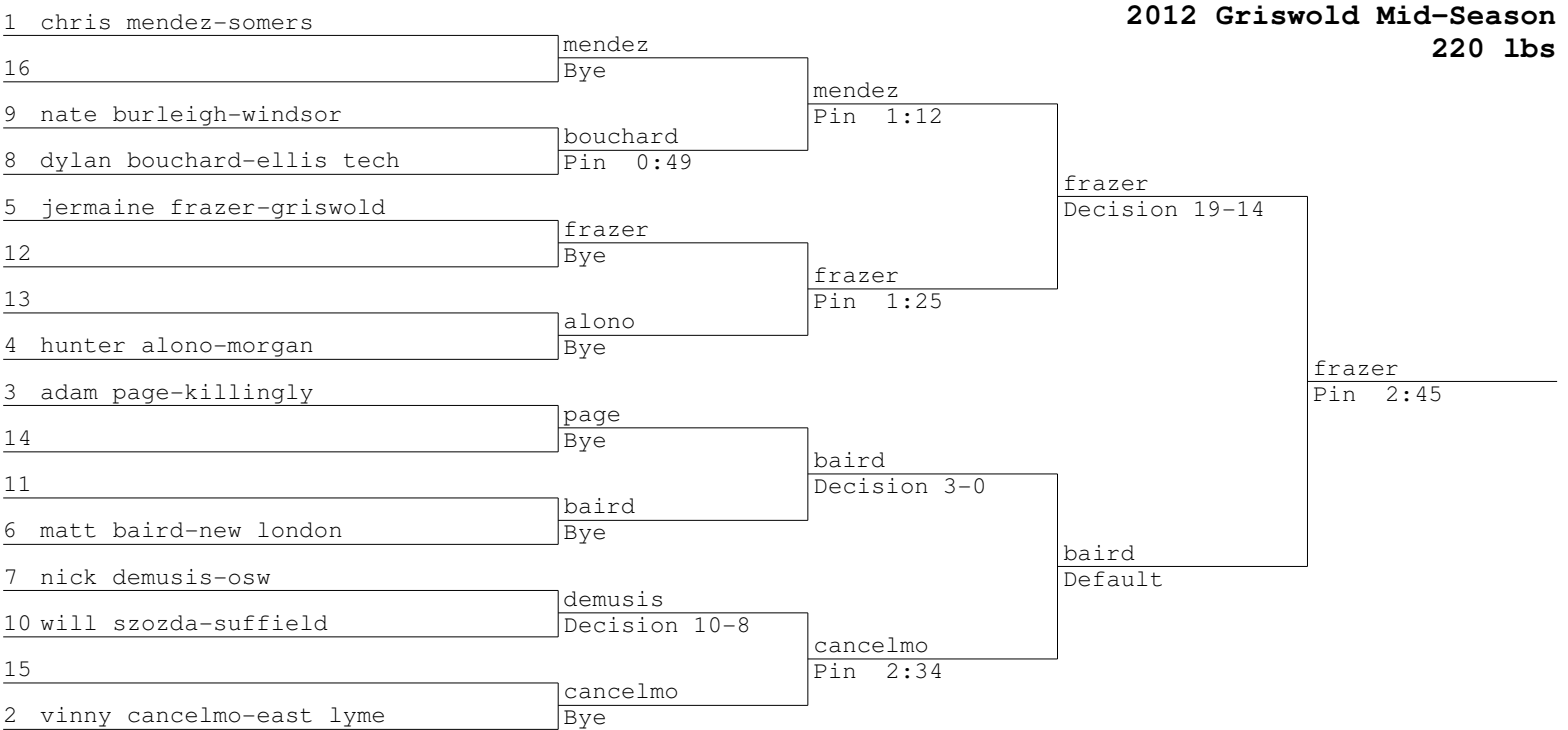

2012 Griswold Mid-Season
220 lbs

page
cancelmo