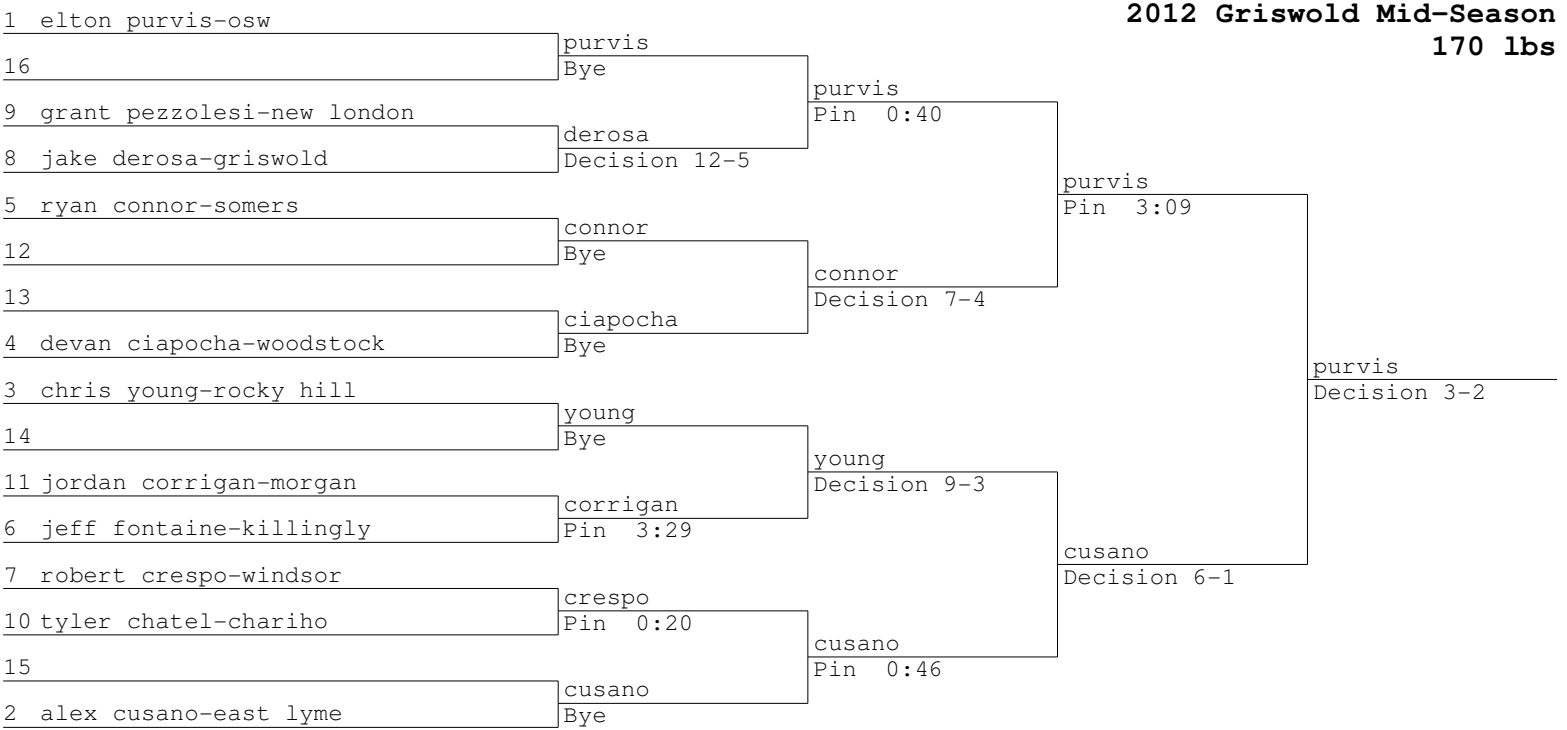

2012 Griswold Mid-Season  
182 lbs

1	aaron wing-griswold	wing		
16		Bye		
9	robert gabucci-morgan		wing	
8	travis osborn-woodstock	gabucci	Pin 0:45	
5	tim pinto-suffield		wing	
12		pinto	Pin 0:28	
13		Bye		
4	david medina-new london	medina	pinto	
		Bye	Pin 0:39	
3	tom conlon-somers		wing	
14		conlon	Pin 1:04	
11	jacob gordon-east lyme		conlon	
6	james joslin-chariho	joslin	Pin 1:44	
7	kyle dawson-windsor		yang	
10	alex husted-osw	husted	Pin 3:22	
15		Pin 3:07		
2	kevin yang-stafford	yang	Decision 12-3	
		Bye		