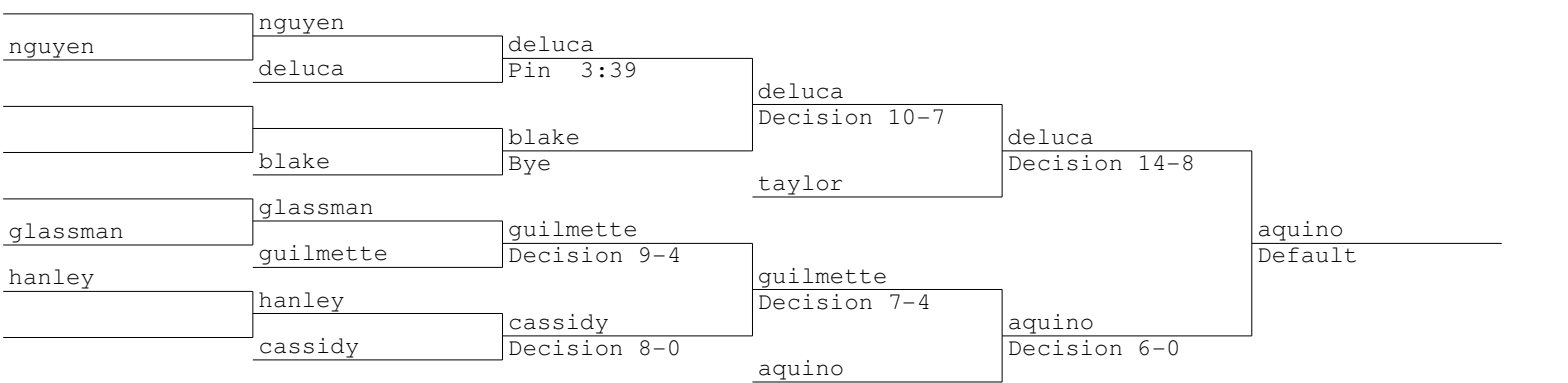

2012 Griswold Mid-Season  
106 lbs

sraman  
gonzalez

2012 Griswold Mid-Season  
113 lbs

lisk  
sobota

2012 Griswold Mid-Season  
120 lbs

taylor  
guilmette

2012 Griswold Mid-Season  
126 lbs

hardy  
noiseux