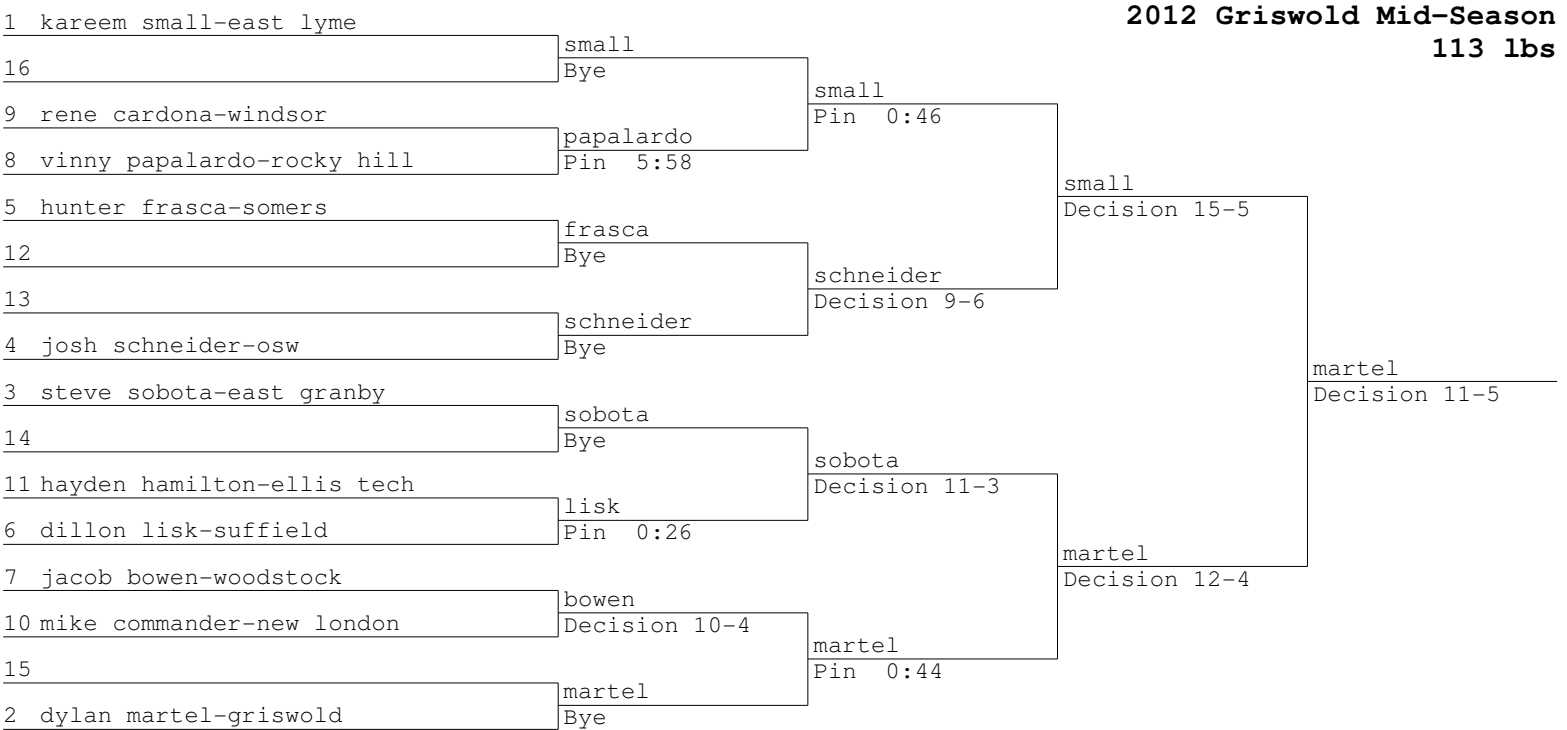

2012 Griswold Mid-Season  
106 lbs

sraman  
gonzalez

2012 Griswold Mid-Season  
113 lbs

lisk  
sobota

2012 Griswold Mid-Season  
120 lbs

taylor  
guilmette

2012 Griswold Mid-Season  
126 lbs

hardy  
noiseux