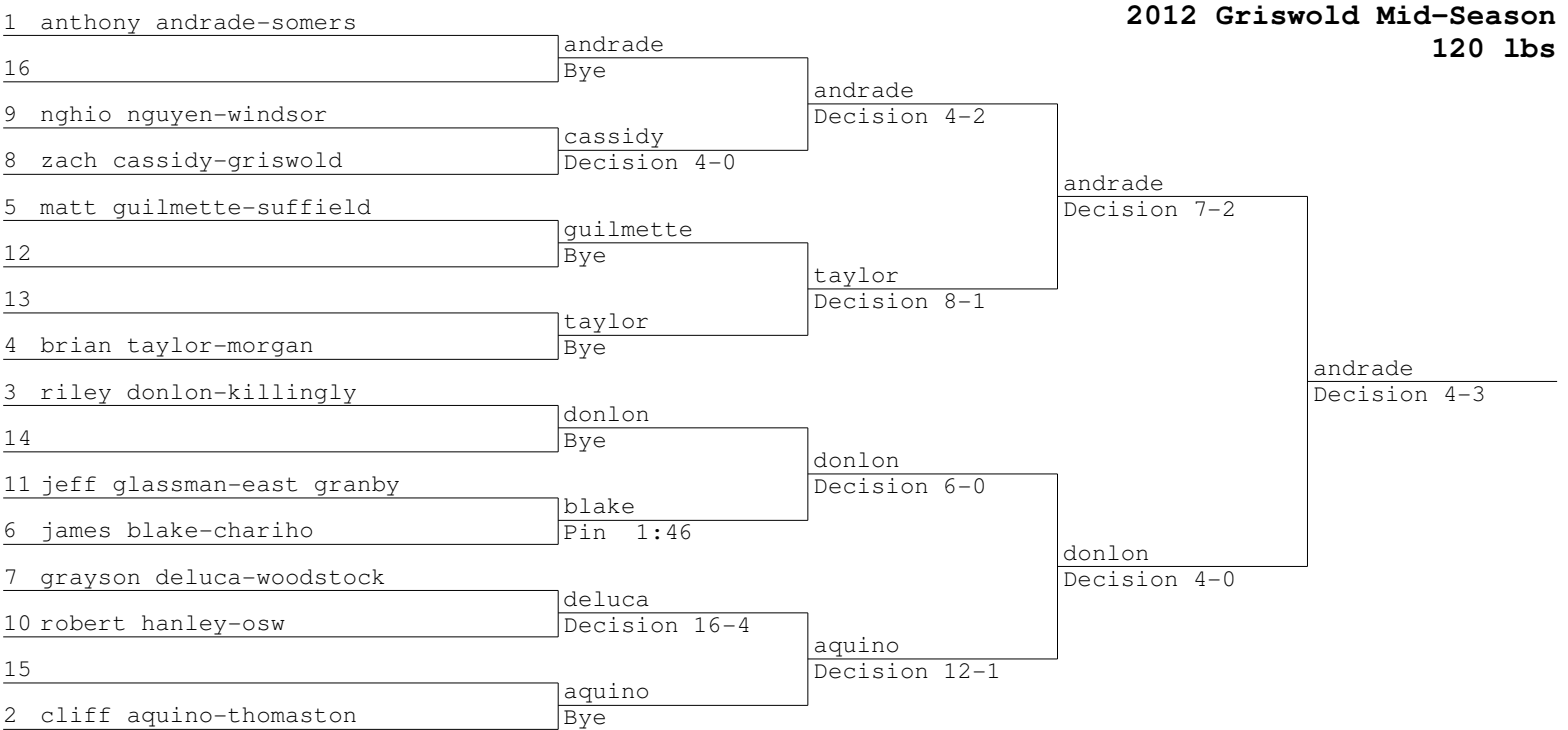

2012 Griswold Mid-Season  
106 lbs

sraman  
gonzalez

2012 Griswold Mid-Season  
113 lbs

lisk  
sobota

2012 Griswold Mid-Season  
120 lbs

taylor  
guilmette

2012 Griswold Mid-Season  
126 lbs

hardy  
noiseux

2012 Griswold Mid-Season  
182 lbs

1	aaron wing-griswold	wing		
16		Bye		
9	robert gabucci-morgan		wing	
8	travis osborn-woodstock	gabucci	Pin 0:45	
5	tim pinto-suffield		wing	
12		pinto	Pin 0:28	
13		Bye		
4	david medina-new london	medina	pinto	
		Bye	Pin 0:39	
3	tom conlon-somers		wing	
14		conlon	Pin 1:04	
11	jacob gordon-east lyme		conlon	
6	james joslin-chariho	joslin	Pin 1:44	
7	kyle dawson-windsor		yang	
10	alex husted-osw	husted	Pin 3:22	
15		Pin 3:07		
2	kevin yang-stafford	yang	Decision 12-3	
		Bye		