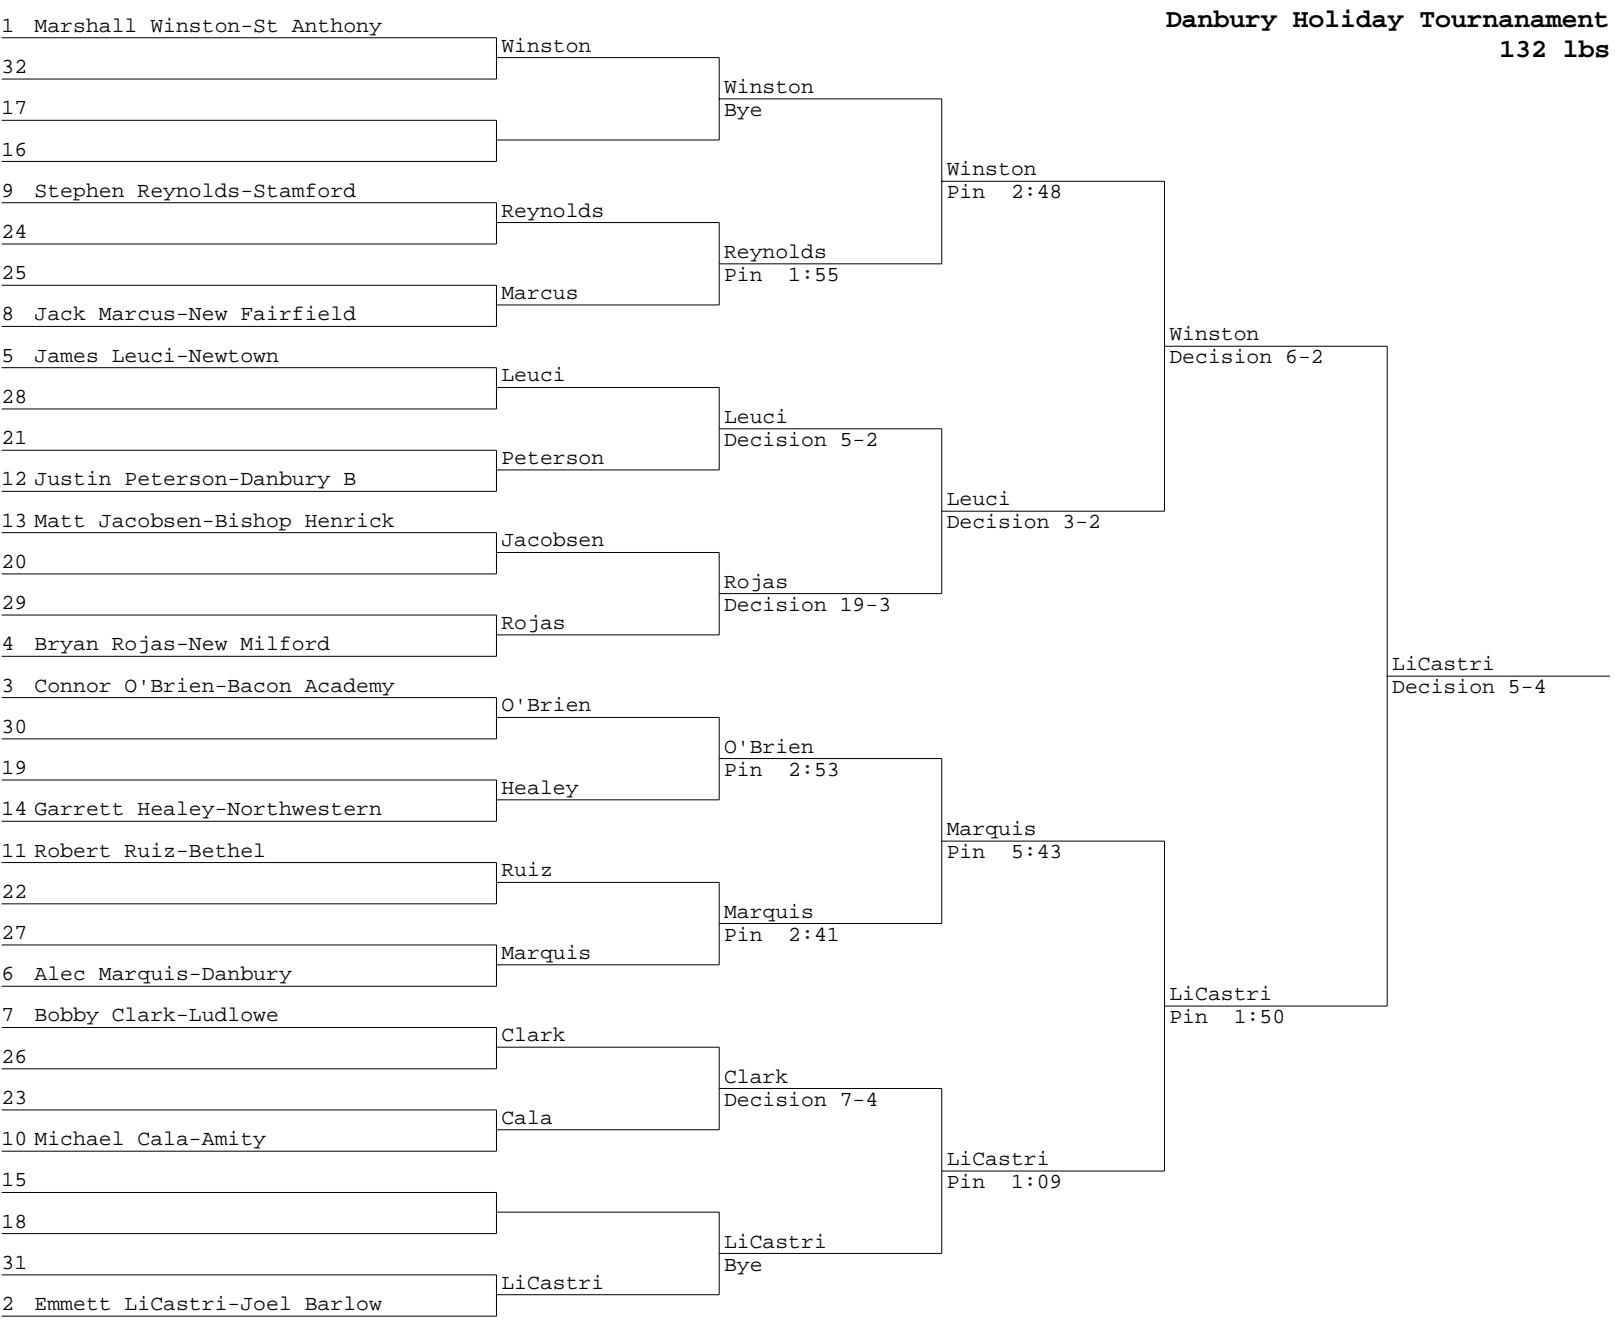

Danbury Holiday Tournament  
106 lbs

Danbury Holiday Tournament  
113 lbs

Danbury Holiday Tournament  
120 lbs

Danbury Holiday Tournament  
126 lbs

Danbury Holiday Tournament  
132 lbs

Danbury Holiday Tournament  
138 lbs

Danbury Holiday Tournament  
145 lbs

Danbury Holiday Tournament  
152 lbs

Danbury Holiday Tournament  
160 lbs

Danbury Holiday Tournament  
170 lbs

Danbury Holiday Tournament  
182 lbs

Danbury Holiday Tournament  
195 lbs

Danbury Holiday Tournament  
220 lbs

Danbury Holiday Tournament  
285 lbs