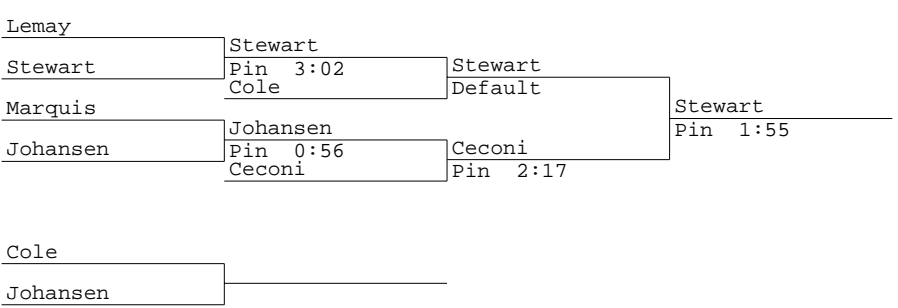

Danbury Holiday Tournament  
145 lbs

Danbury Holiday Tournament  
152 lbs

Danbury Holiday Tournament  
160 lbs

Danbury Holiday Tournament  
170 lbs

Danbury Holiday Tournament  
182 lbs

Danbury Holiday Tournament  
195 lbs