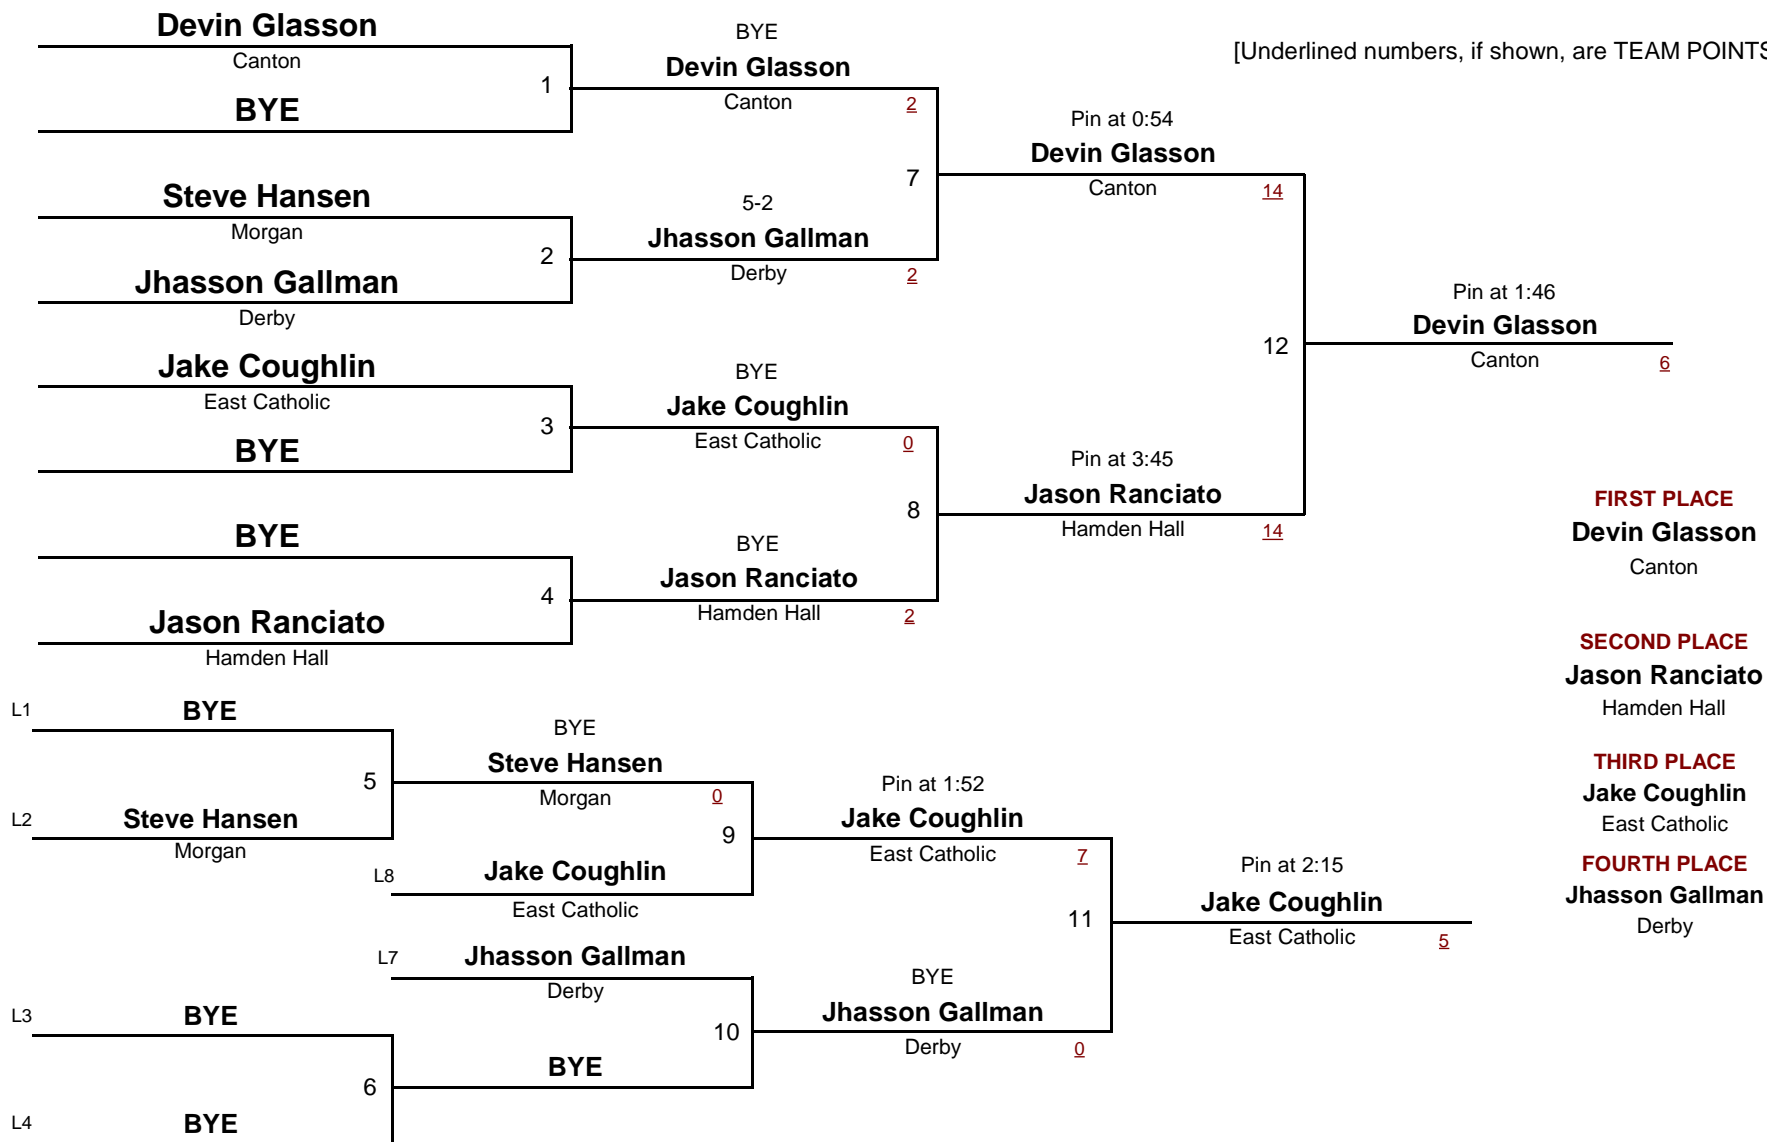

[Underlined numbers, if shown, are TEAM POINTS]

HIGH SCHOOL

195.0

Derby Invitational 2013

December 21, 2013

DIVISION

WEIGHT

[Underlined numbers, if shown, are TEAM POINTS]