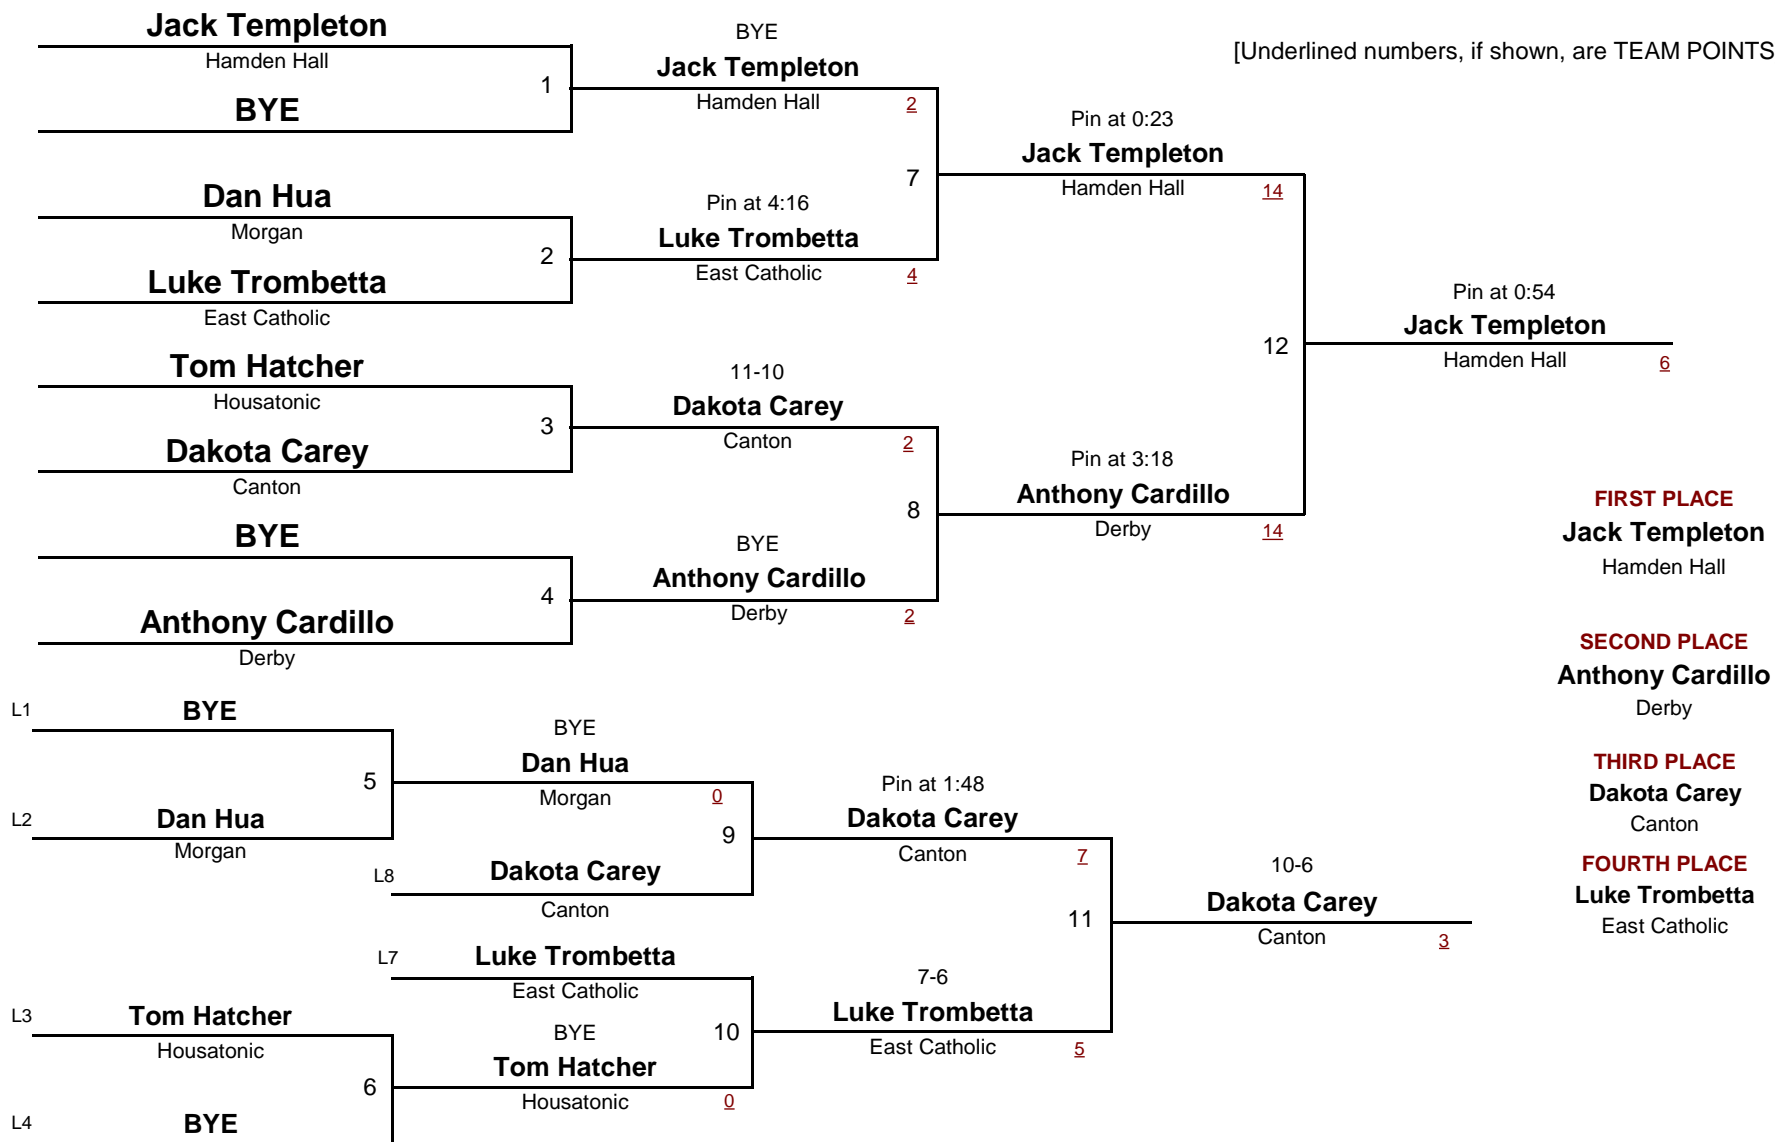

HIGH SCHOOL

182.0

Derby Invitational 2013

DIVISION

WEIGHT

December 21, 2013

[Underlined numbers, if shown, are TEAM POINTS]