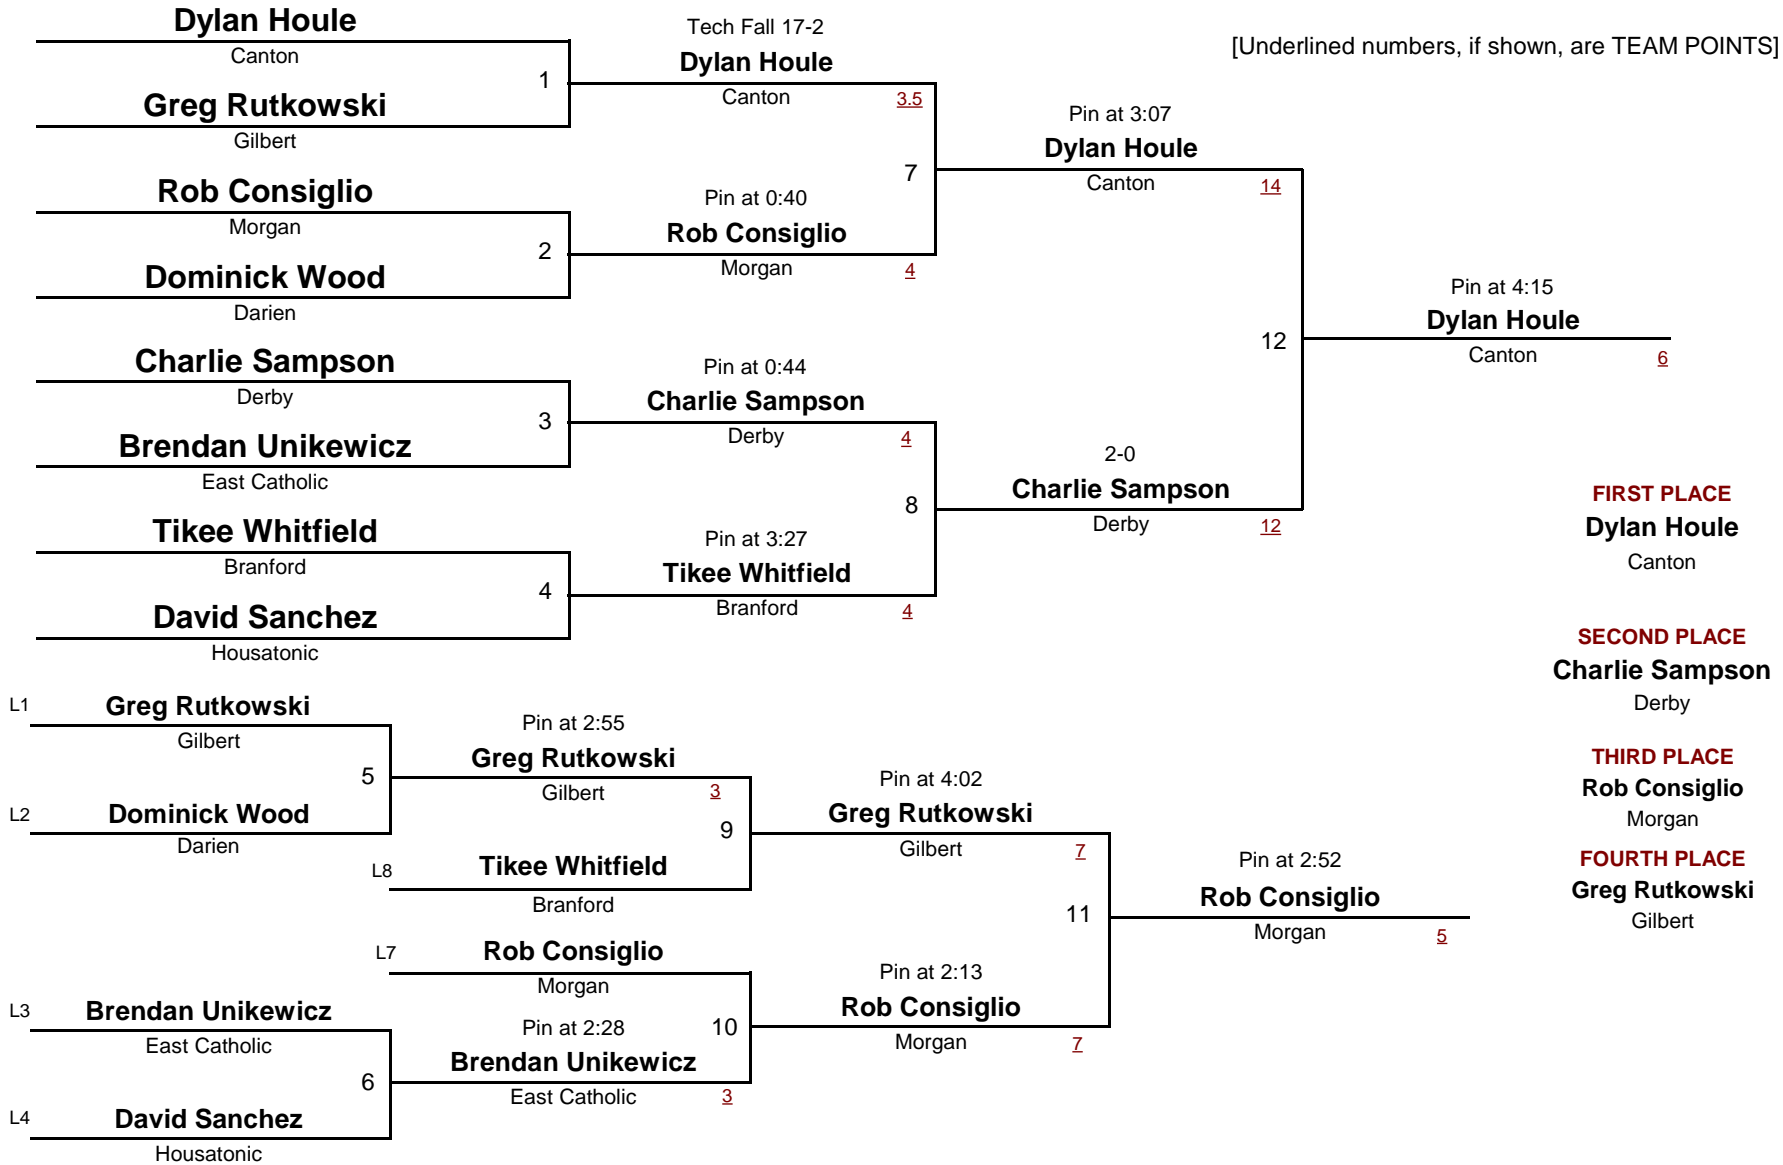

HIGH SCHOOL

170.0

Derby Invitational 2013

December 21, 2013

DIVISION

WEIGHT

[Underlined numbers, if shown, are TEAM POINTS]