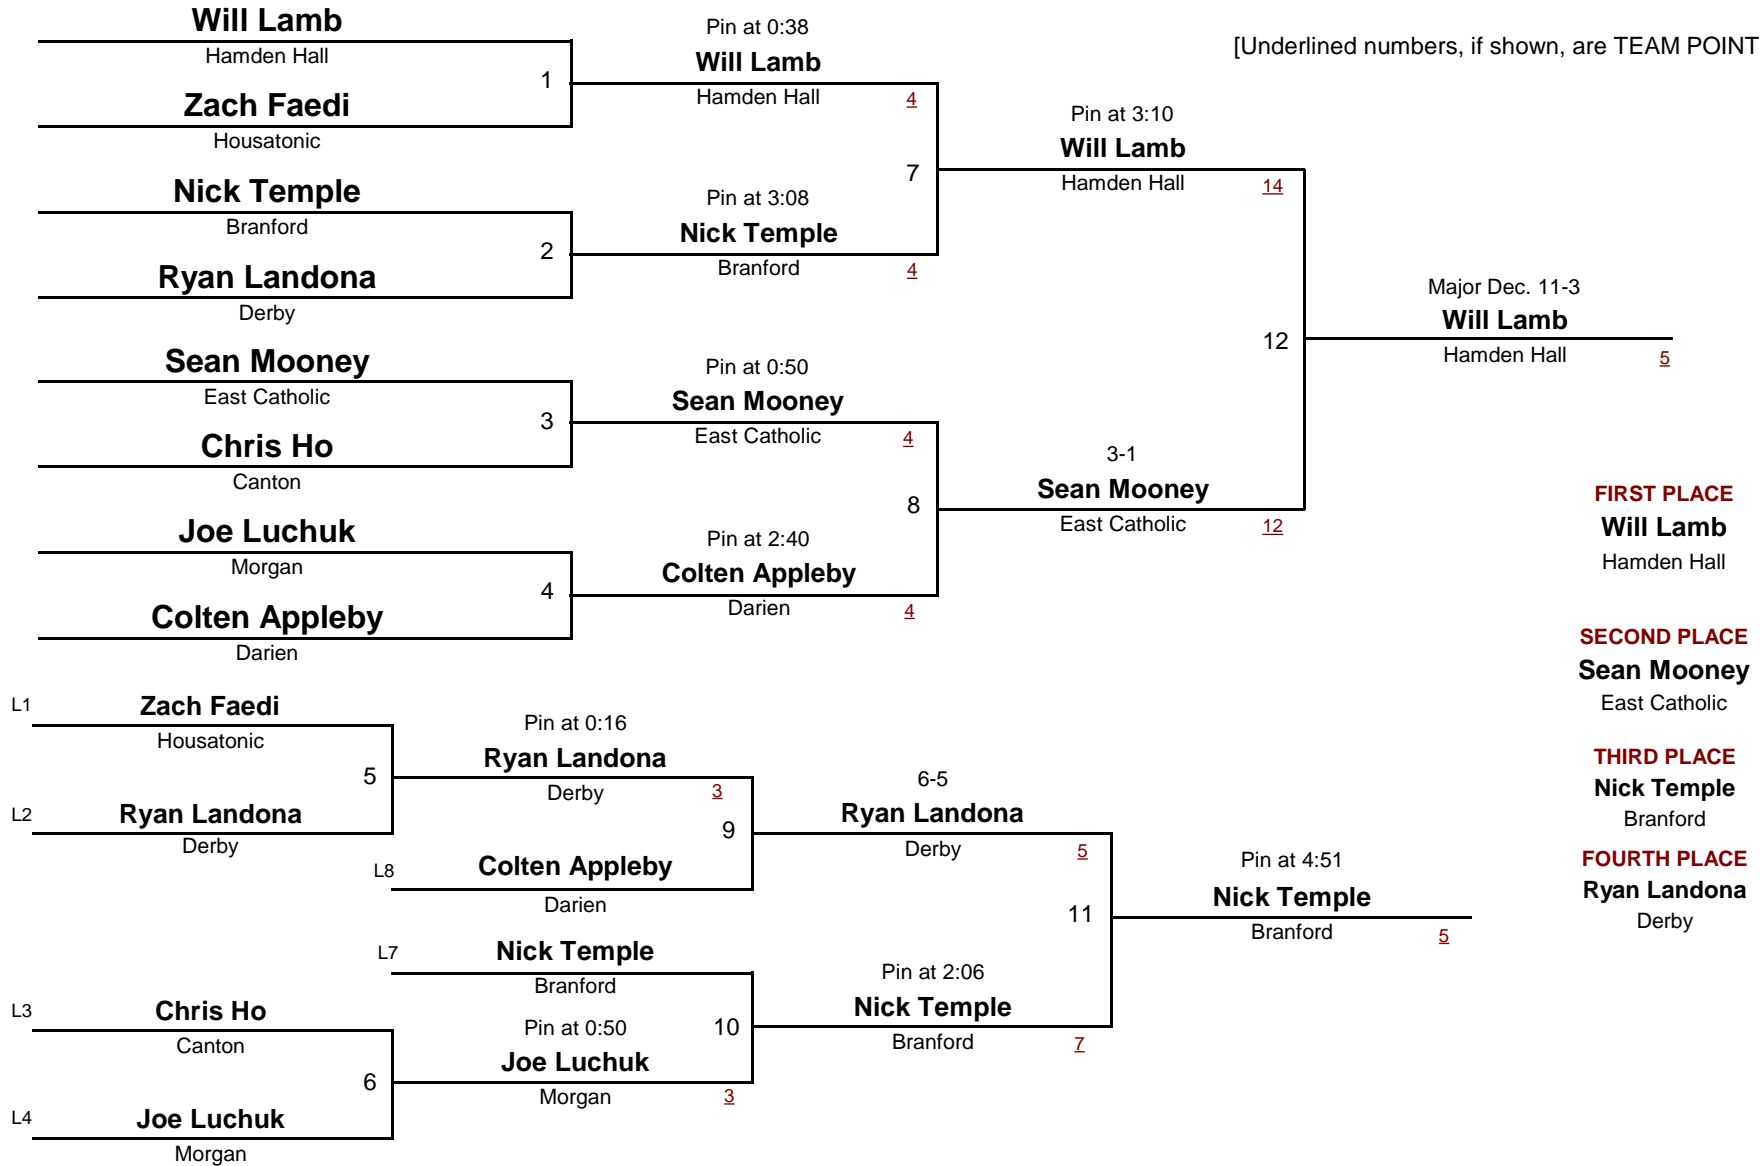

HIGH SCHOOL

145.0

Derby Invitational 2013

December 21, 2013

DIVISION

WEIGHT

[Underlined numbers, if shown, are TEAM POINTS]