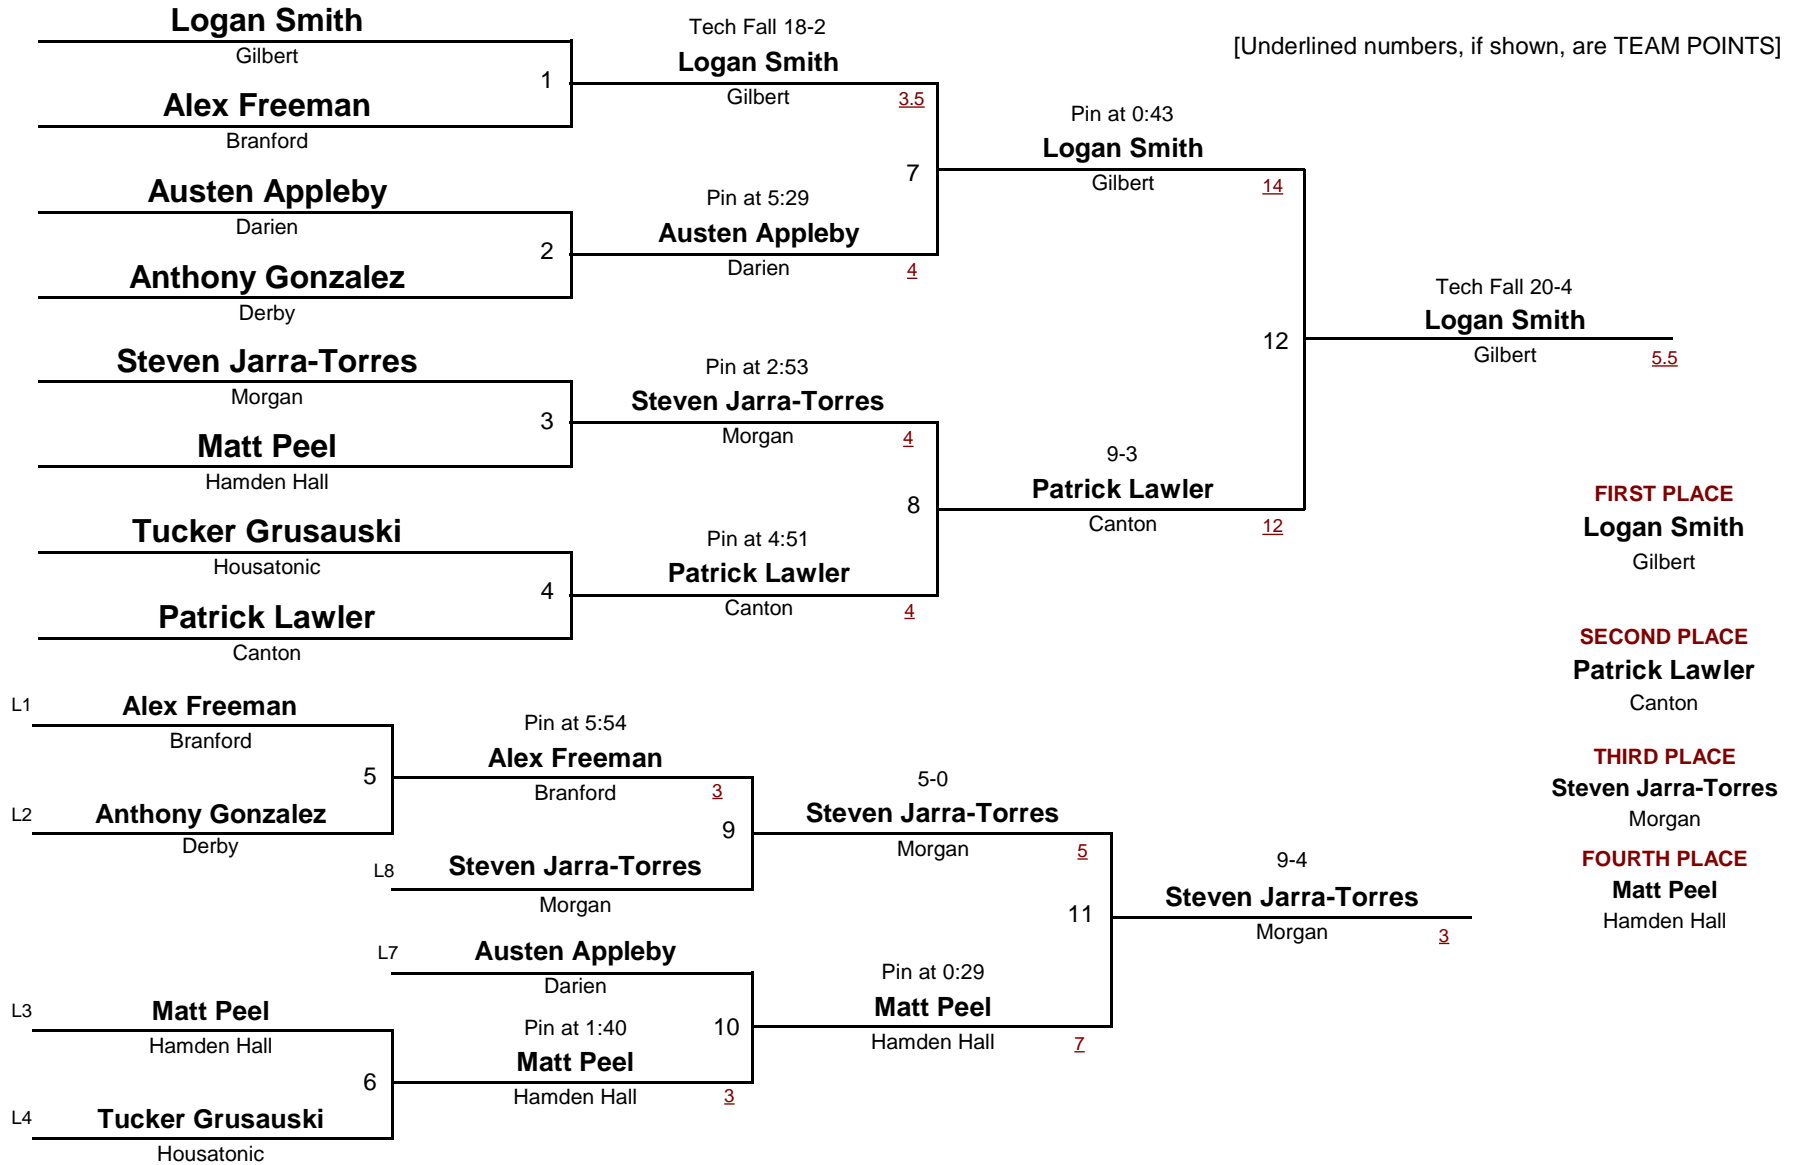

HIGH SCHOOL

160.0

Derby Invitational 2013

December 21, 2013

DIVISION

WEIGHT

[Underlined numbers, if shown, are TEAM POINTS]