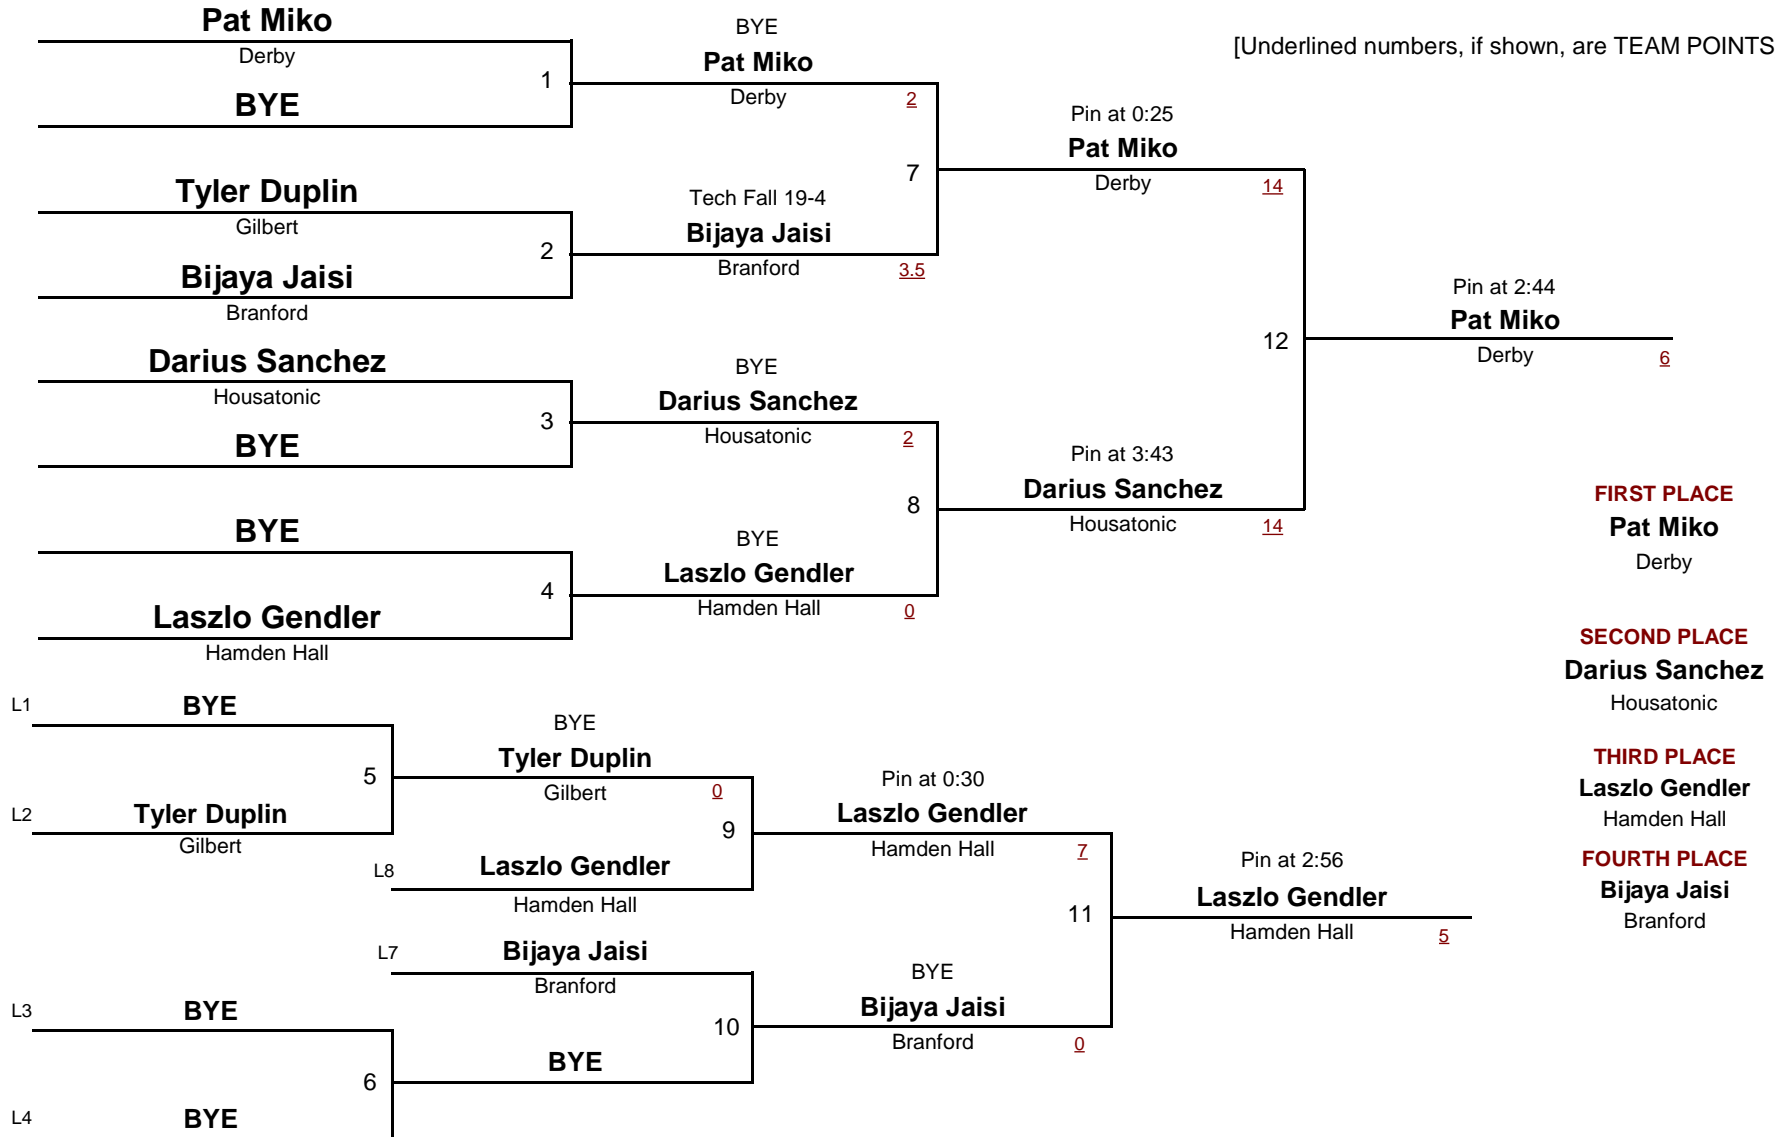

113.0

Derby Invitational 2013

December 21, 2013

DIVISION

WEIGHT

[Underlined numbers, if shown, are TEAM POINTS]

HIGH SCHOOL

120.0