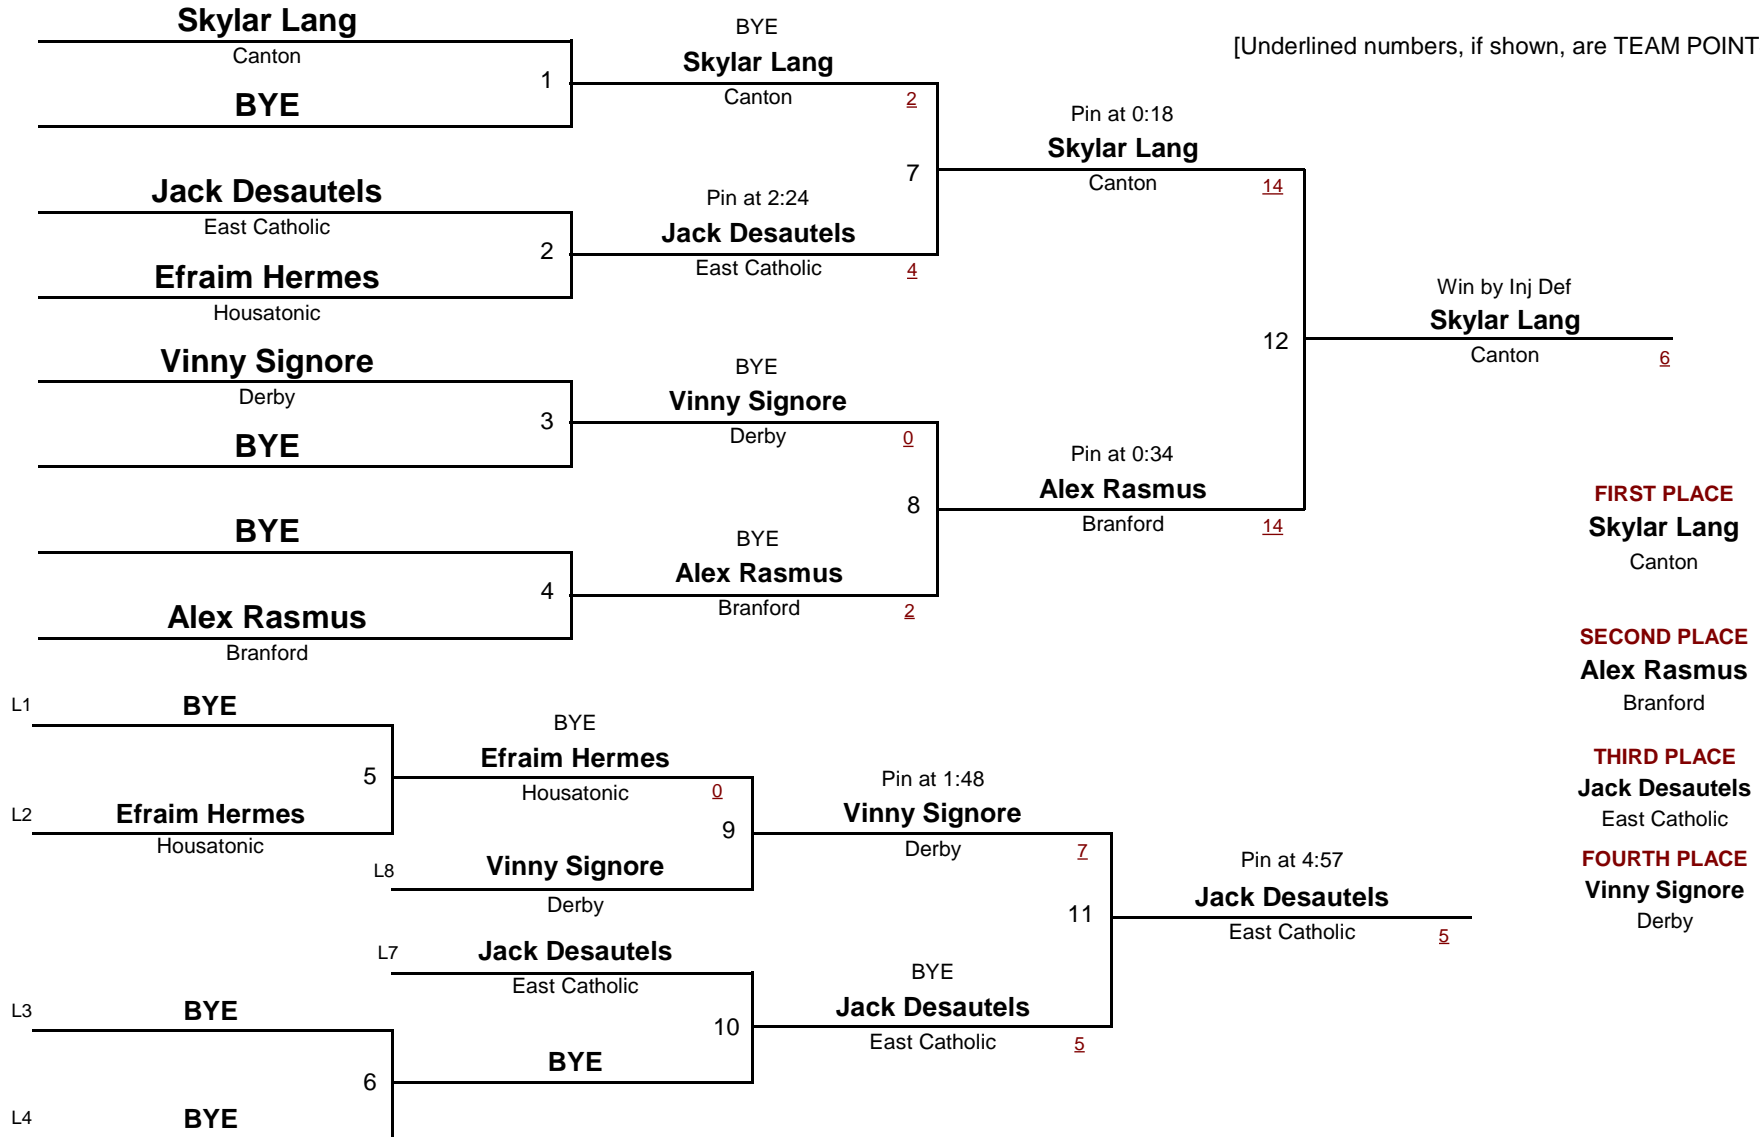

HIGH SCHOOL

220.0

Derby Invitational 2013

December 21, 2013

DIVISION

WEIGHT

[Underlined numbers, if shown, are TEAM POINTS]

HIGH SCHOOL