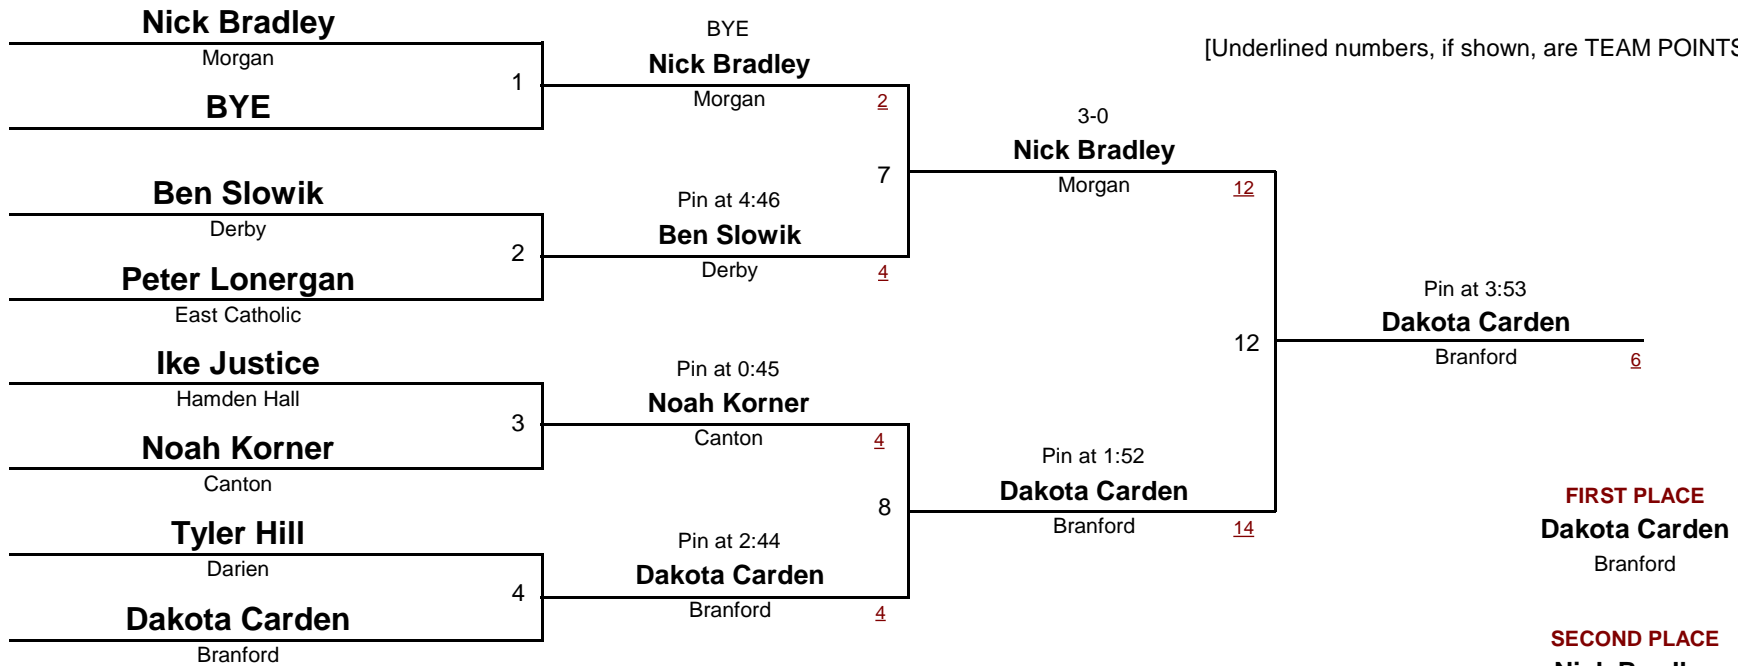

[Underlined numbers, if shown, are TEAM POINTS]

HIGH SCHOOL

152.0

Derby Invitational 2013

December 21, 2013

DIVISION

WEIGHT

[Underlined numbers, if shown, are TEAM POINTS]