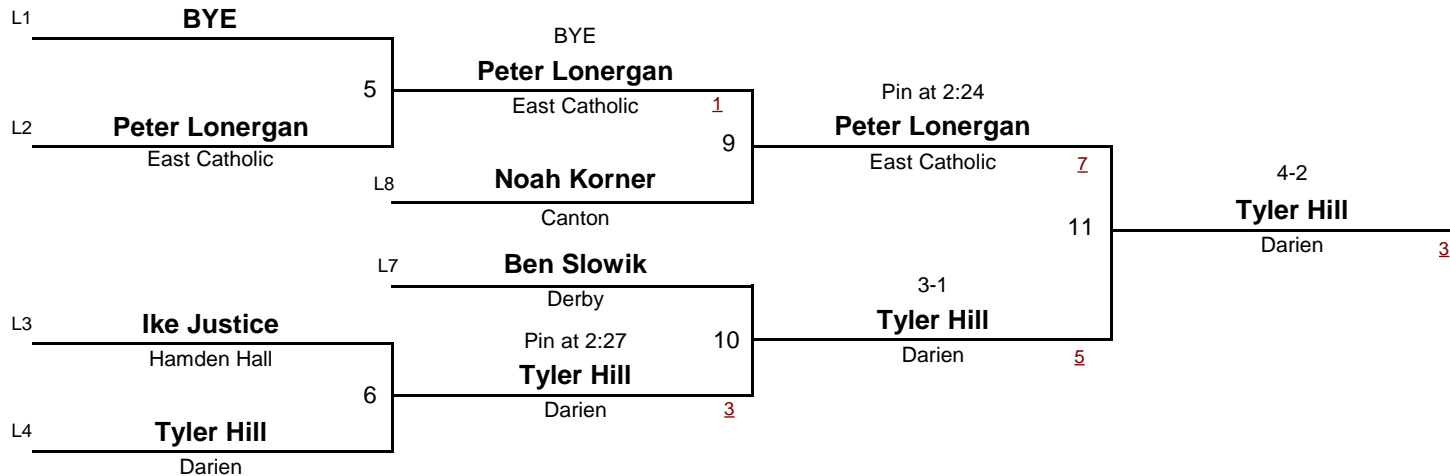

HIGH SCHOOL

152.0

Derby Invitational 2013

December 21, 2013

DIVISION

WEIGHT

[Underlined numbers, if shown, are TEAM POINTS]

FIRST PLACE
Dakota Carden
Branford

SECOND PLACE
Nick Bradley
Morgan

THIRD PLACE
Tyler Hill
Darien

FOURTH PLACE
Peter Lonergan
East Catholic