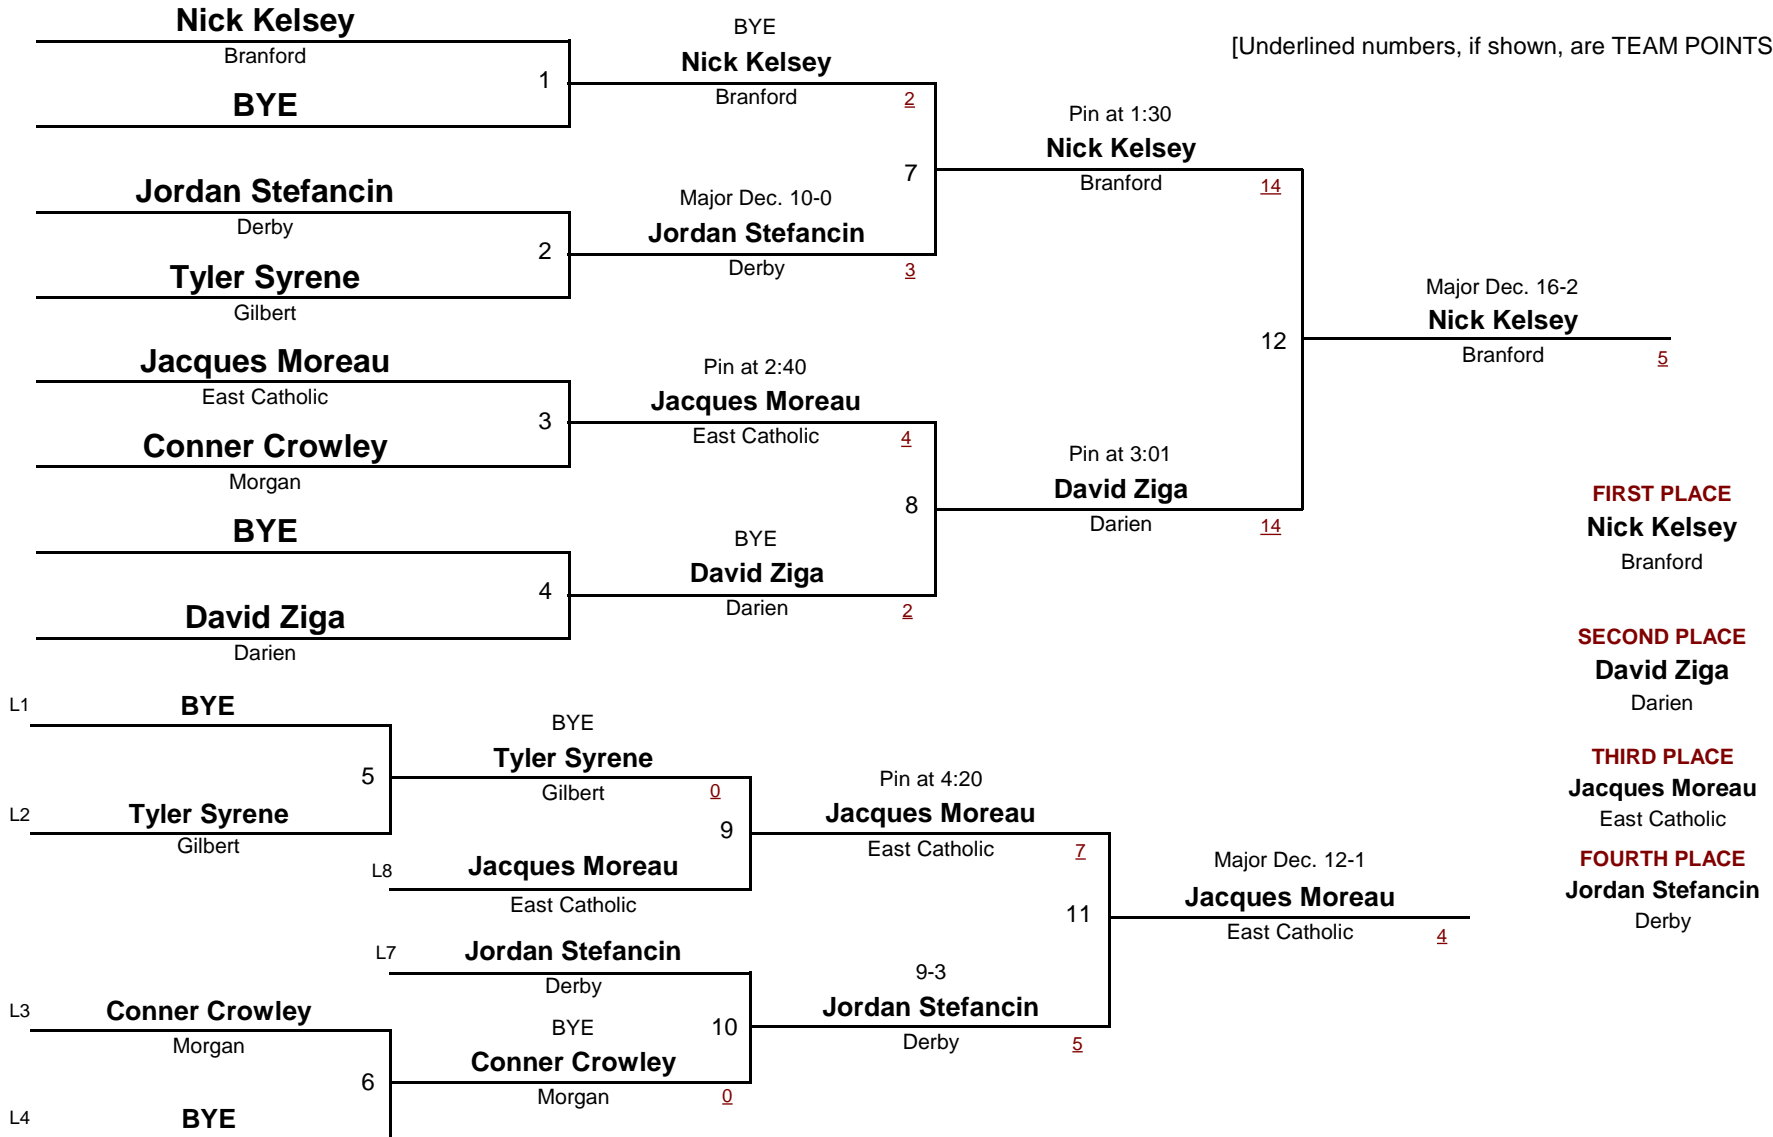

HIGH SCHOOL

126.0

Derby Invitational 2013

December 21, 2013

DIVISION

WEIGHT

[Underlined numbers, if shown, are TEAM POINTS]