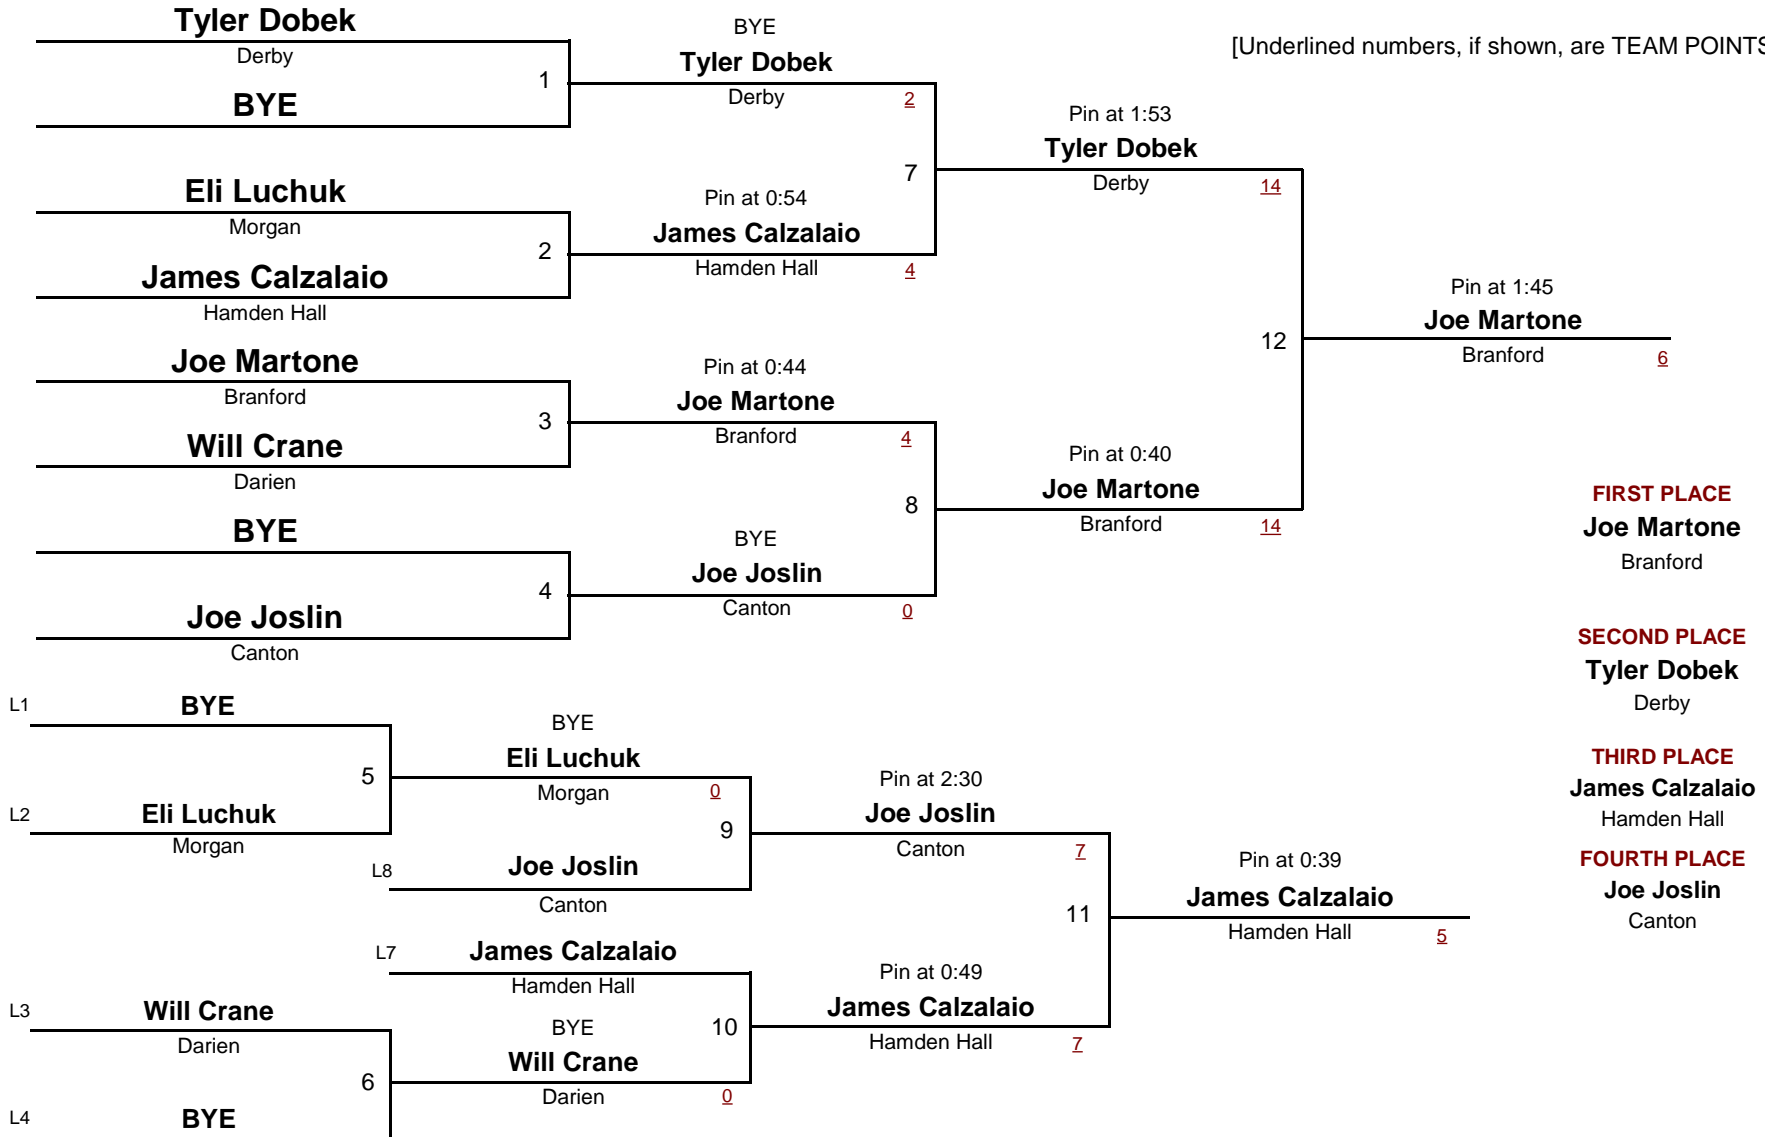

HIGH SCHOOL

138.0

Derby Invitational 2013

December 21, 2013

DIVISION

WEIGHT

[Underlined numbers, if shown, are TEAM POINTS]