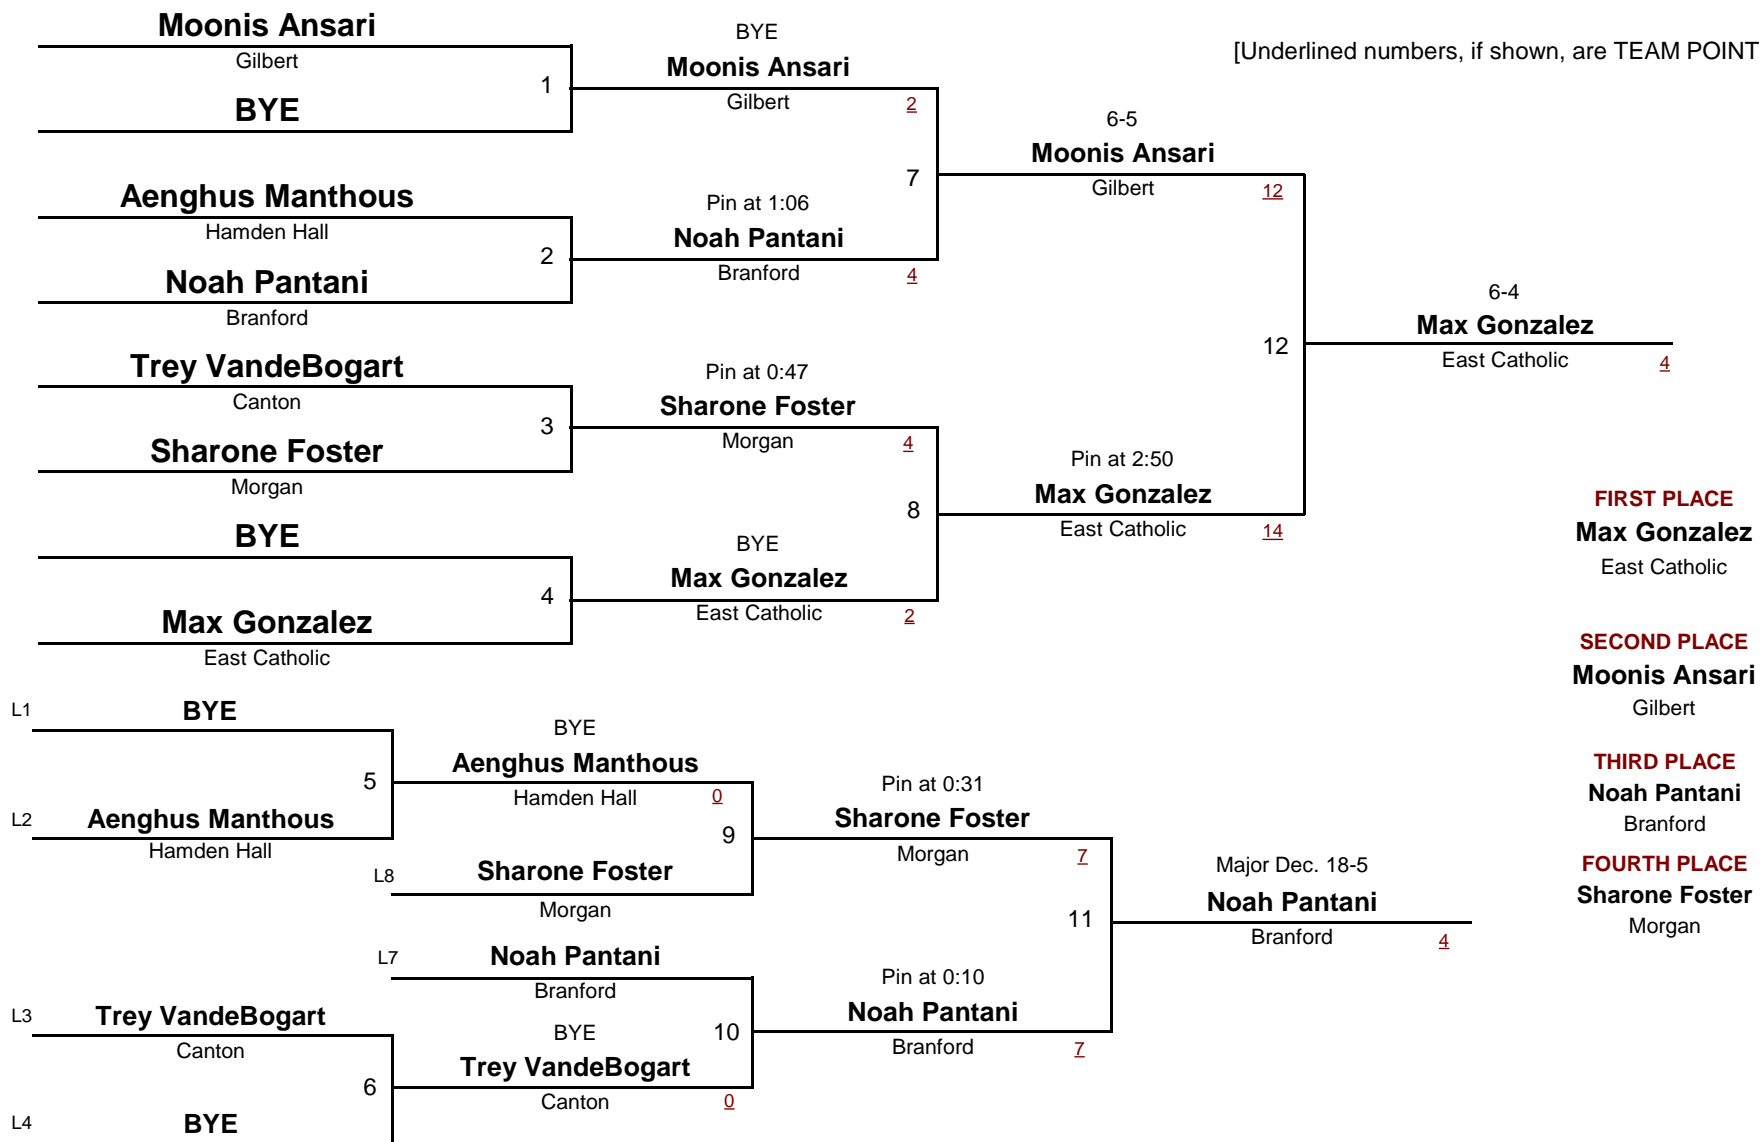

HIGH SCHOOL

106.0

Derby Invitational 2013

December 21, 2013

DIVISION

WEIGHT

[Underlined numbers, if shown, are TEAM POINTS]

HIGH SCHOOL