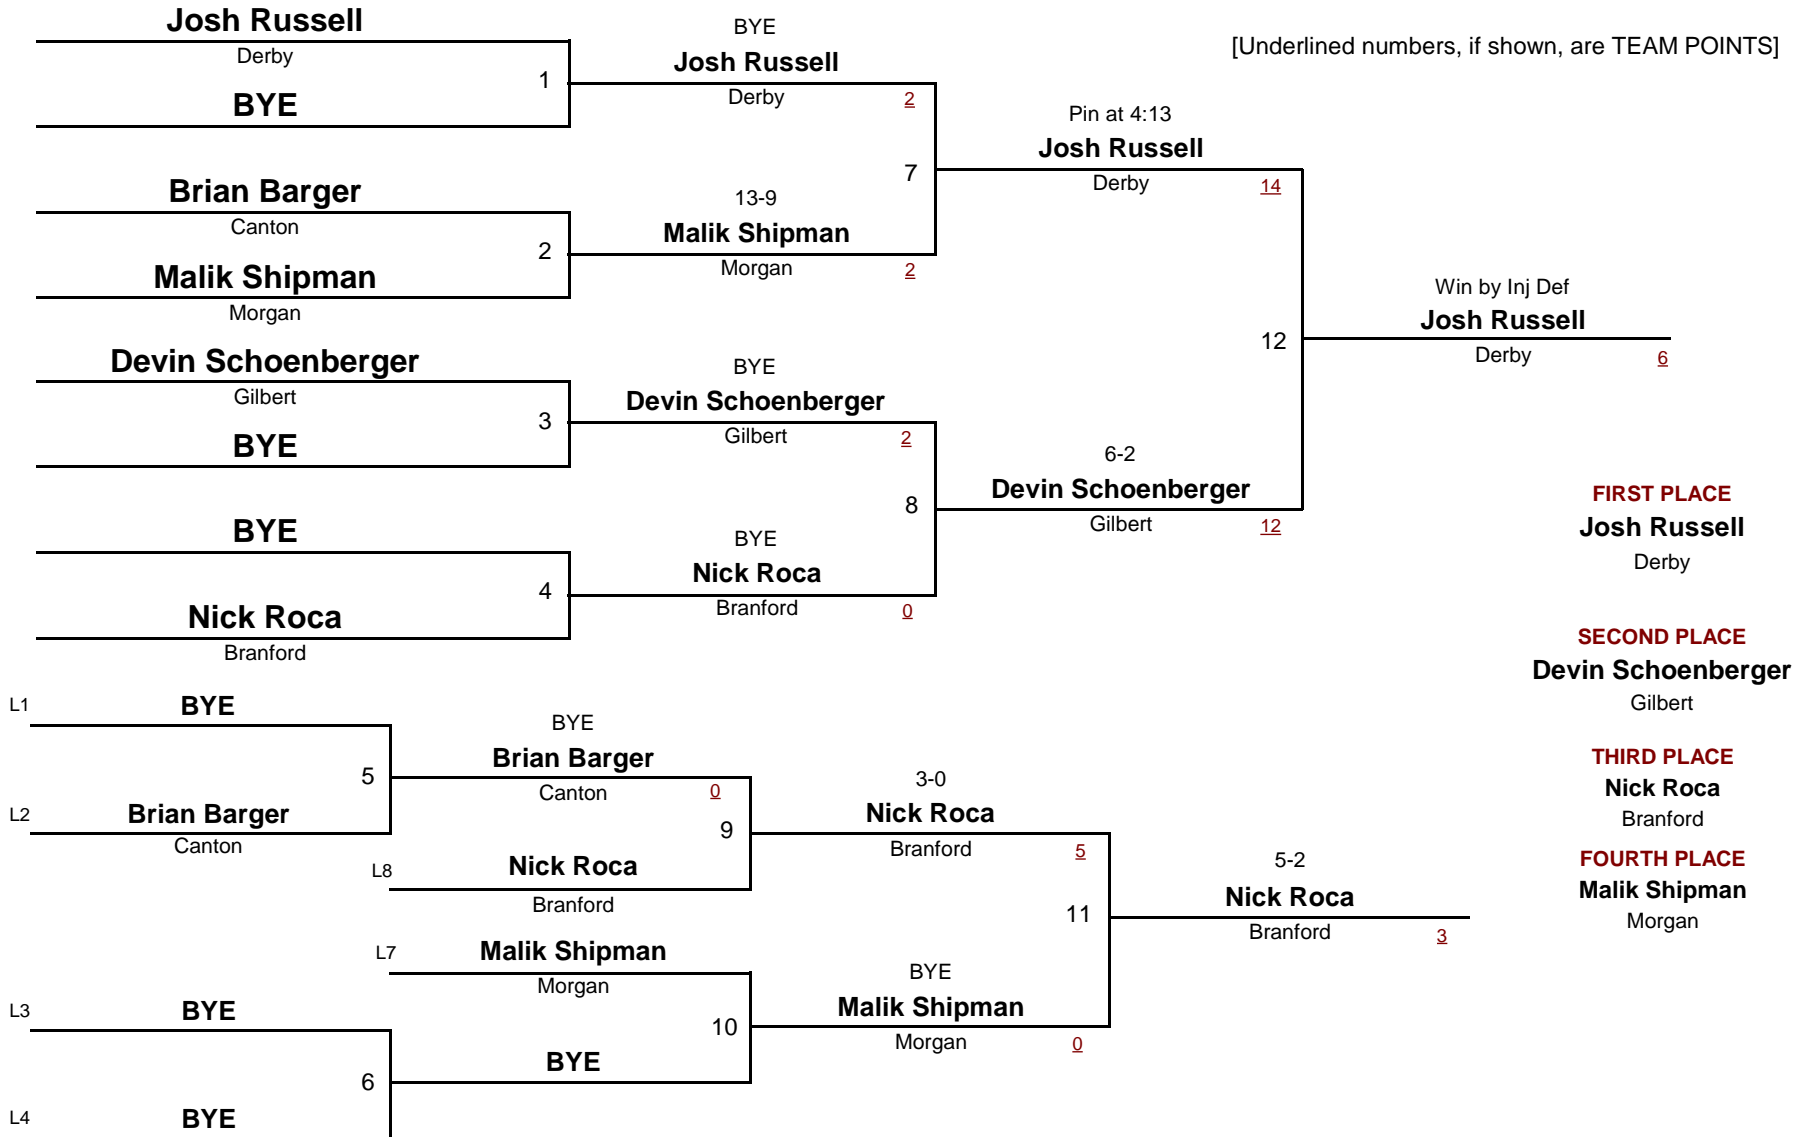

HIGH SCHOOL

120.0

Derby Invitational 2013

December 21, 2013

DIVISION

WEIGHT

[Underlined numbers, if shown, are TEAM POINTS]