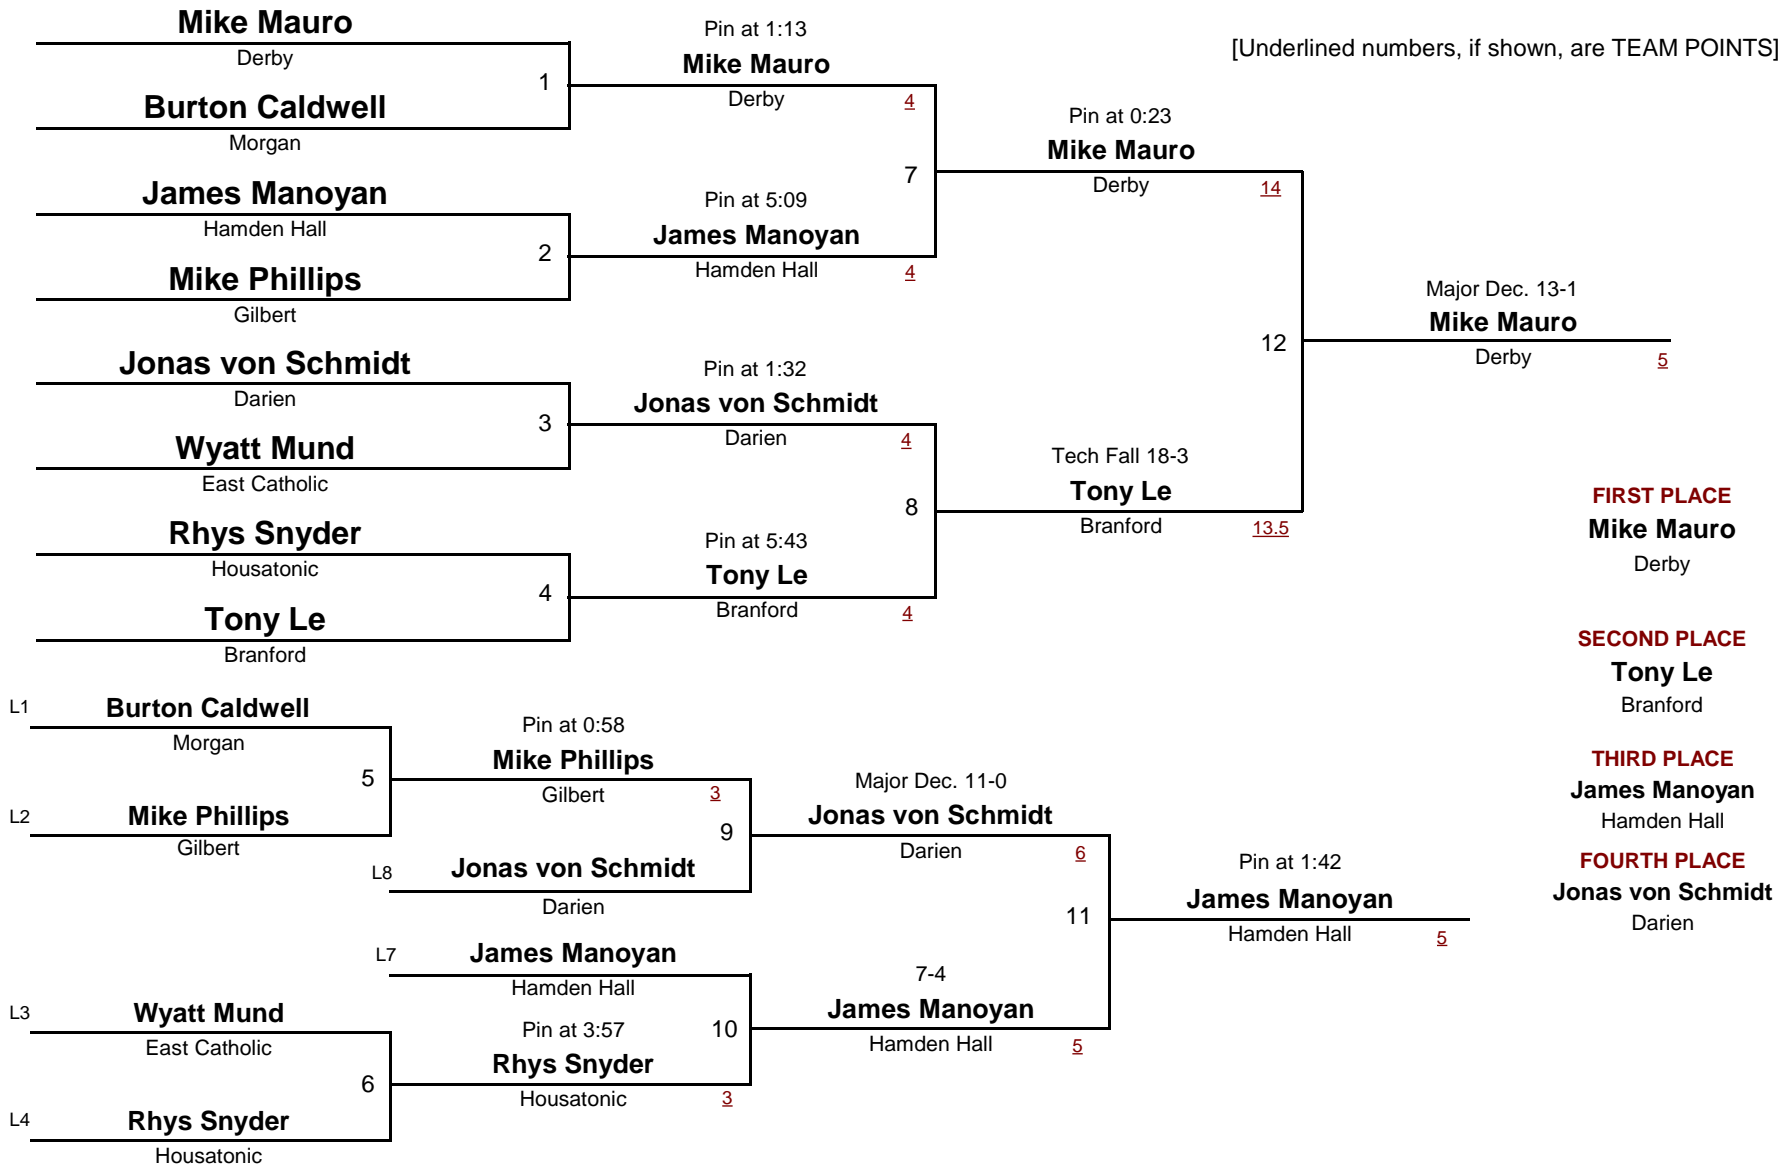

HIGH SCHOOL

132.0

Derby Invitational 2013

December 21, 2013

DIVISION

WEIGHT

[Underlined numbers, if shown, are TEAM POINTS]