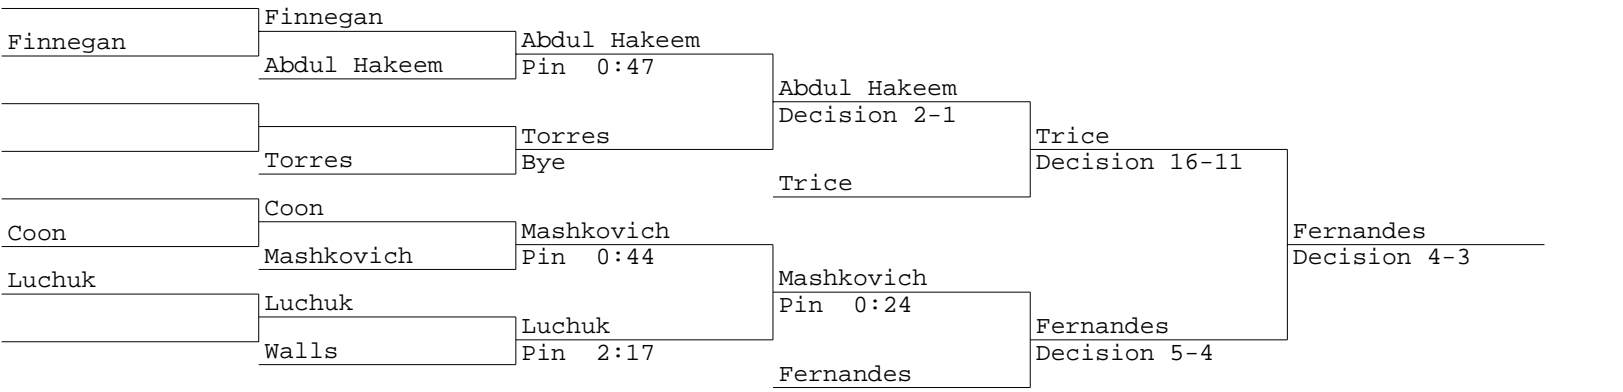

Doc Meyers Brawl  
113 lbs

Doc Meyers Brawl  
120 lbs

**Doc Meyers Brawl**  
**126 lbs**

Doc Meyers Brawl  
138 lbs

**Doc Meyers Brawl**  
**145 lbs**

**Doc Meyers Brawl**  
**152 lbs**

Doc Meyers Brawl  
160 lbs