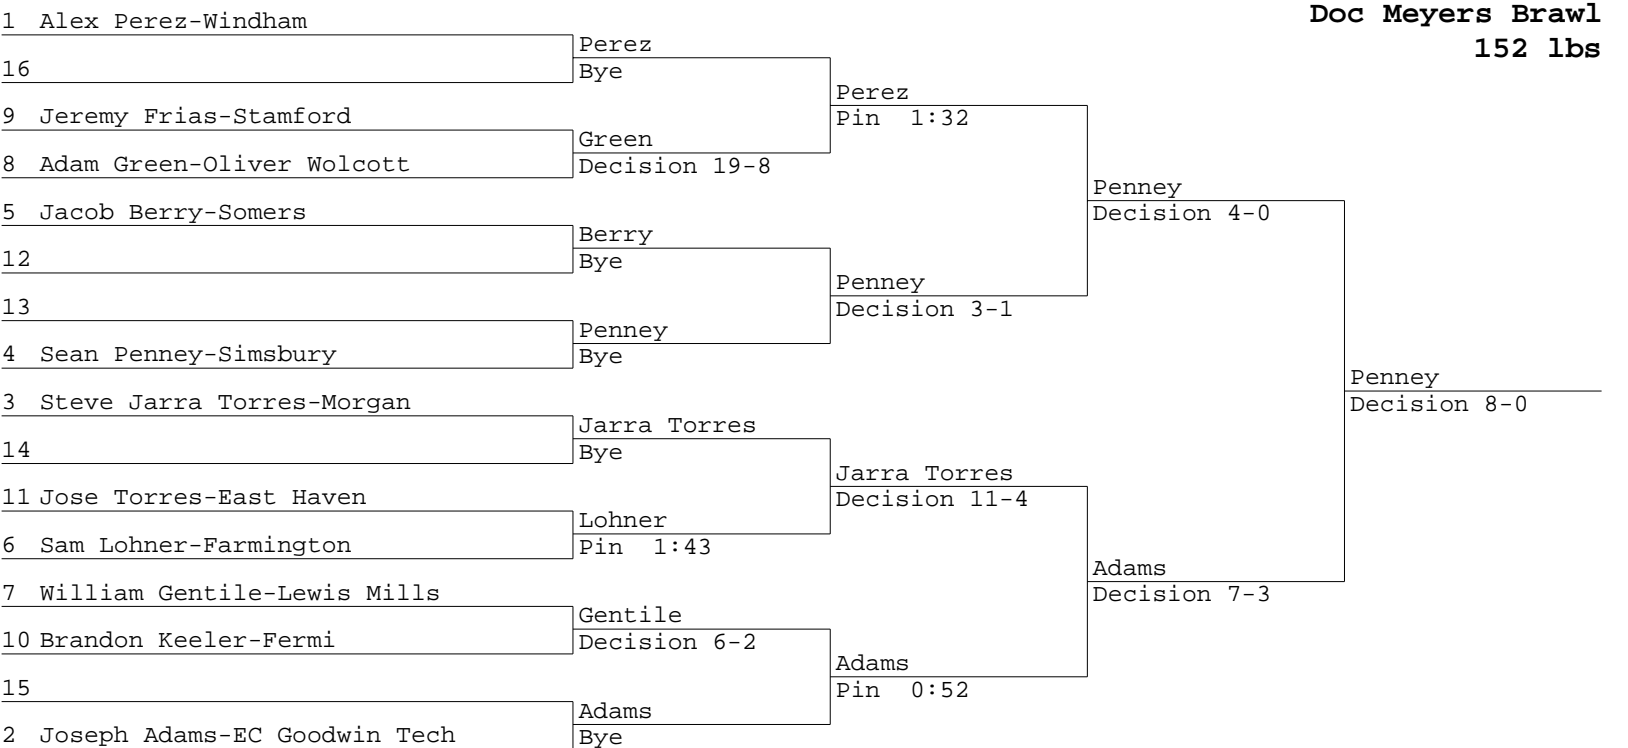

Doc Meyers Brawl  
113 lbs

Doc Meyers Brawl  
120 lbs

**Doc Meyers Brawl**  
**126 lbs**

Doc Meyers Brawl  
138 lbs

**Doc Meyers Brawl**  
**145 lbs**

**Doc Meyers Brawl**  
**152 lbs**

Doc Meyers Brawl  
160 lbs

Doc Meyers Brawl  
182 lbs

Doc Meyers Brawl  
195 lbs

Doc Meyers Brawl  
220 lbs