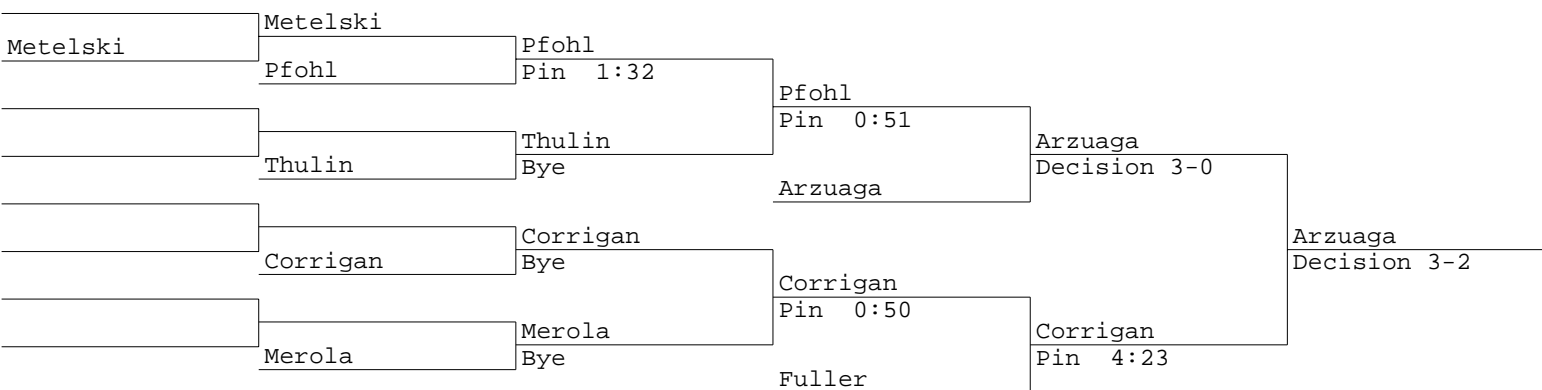

Doc Meyers Brawl
195 lbs