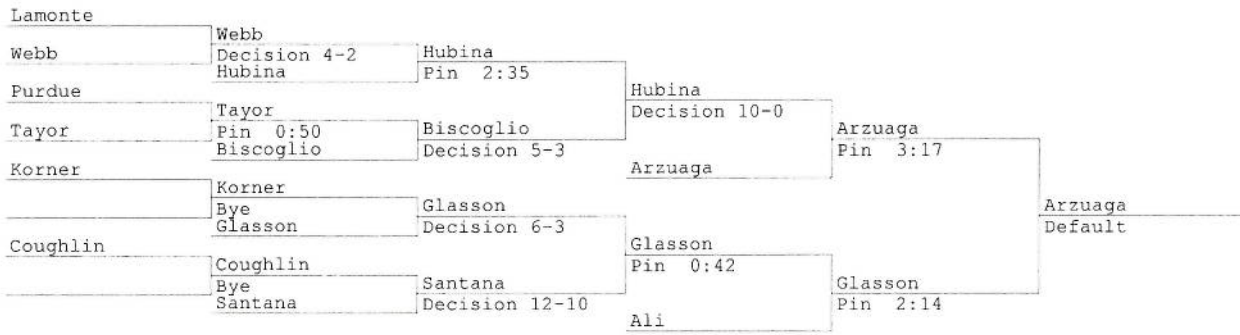

Flores
Leuci

Edwards
Diaz

Angelos
Aglieco

Boisits
Pedroza

Schlichting
Turgeon

Perez
Decision 4-0

Eliades
Decision 16-6

Perez
Decision 5-3

Perez
Decision 9-6

Mooney
Decision 5-1

Schilling
Qierqi

Lagas
Dubrueil

Chapa
Sanchez

Hubina
Ali

Conticello
Long

Gray
Alicea

Place	Team	Score
1	Newtown	223.5
2	Windham	188.0
3	Nonnewaug	161.0
4	Berlin	155.5
5	Manchester	111.0
6	Joel Barlow	90.0
7	RHAM	80.0
8	Canton	78.0
9	South Windsor	77.0
10	Fermi	63.0
11	East Windsor	62.0
12	East Hartford	61.0
13	East Catholic	49.0
14	Rocky Hill	45.0
15	St. Paul	12.0
16	Cheney	1.0