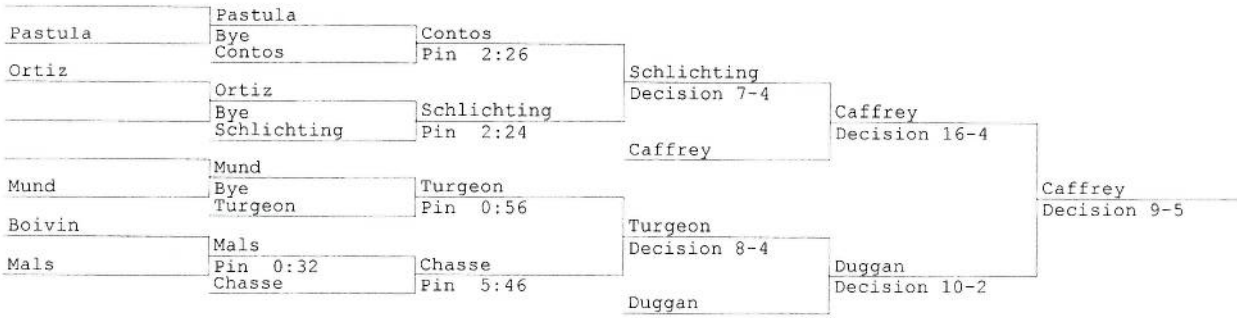

Flores
Leuci

Edwards
Diaz

Angelos
Aglieco

Boisits
Pedroza

Schlichting
Turgeon

Perez
Decision 4-0

Eliades
Decision 16-6

Perez
Decision 5-3

Perez
Decision 9-6

Mooney
Decision 5-1

Schilling
Qierqi

Lagas
Dubrueil

Chapa
Sanchez

Hubina
Ali

Conticello
Long

Gray
Alicea