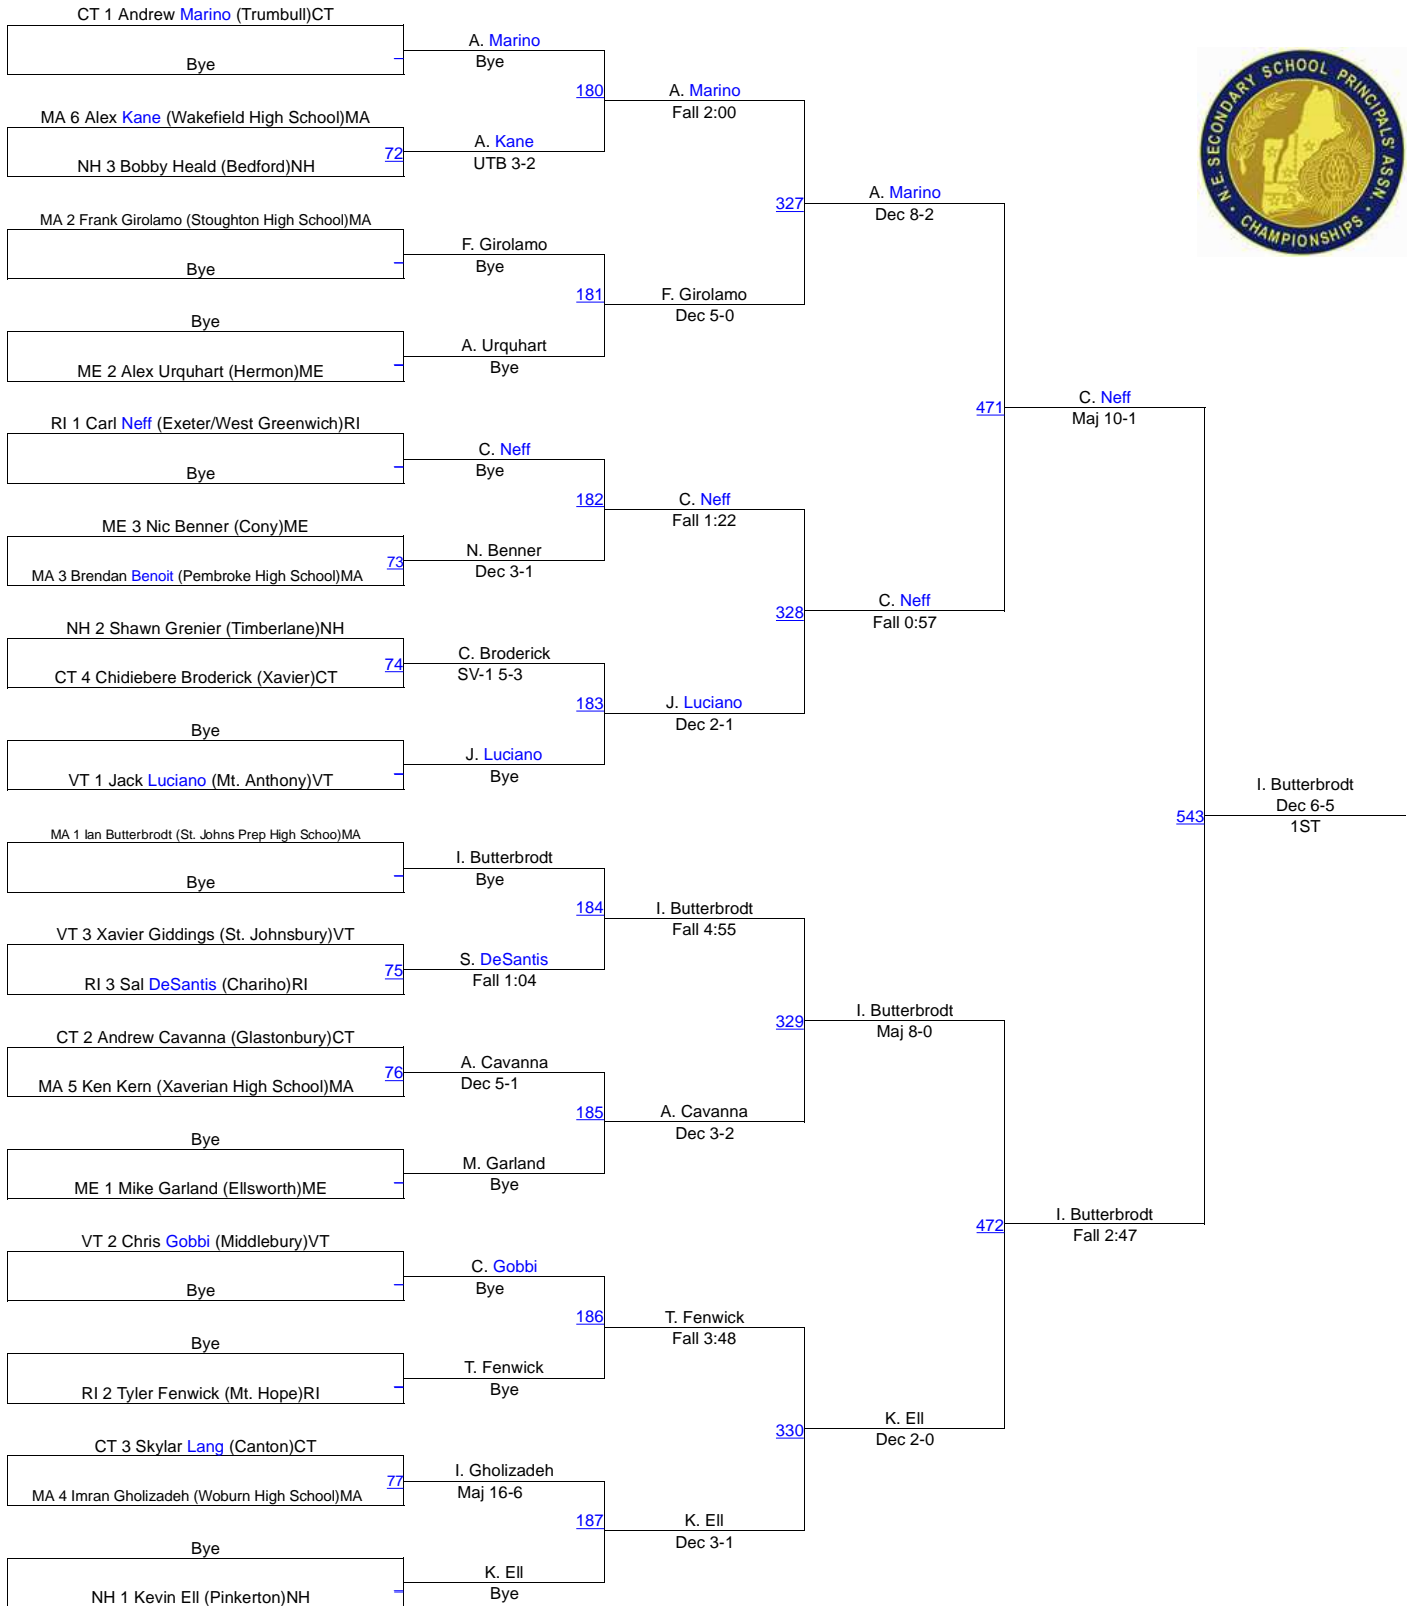

New England High School Championship

HS 220