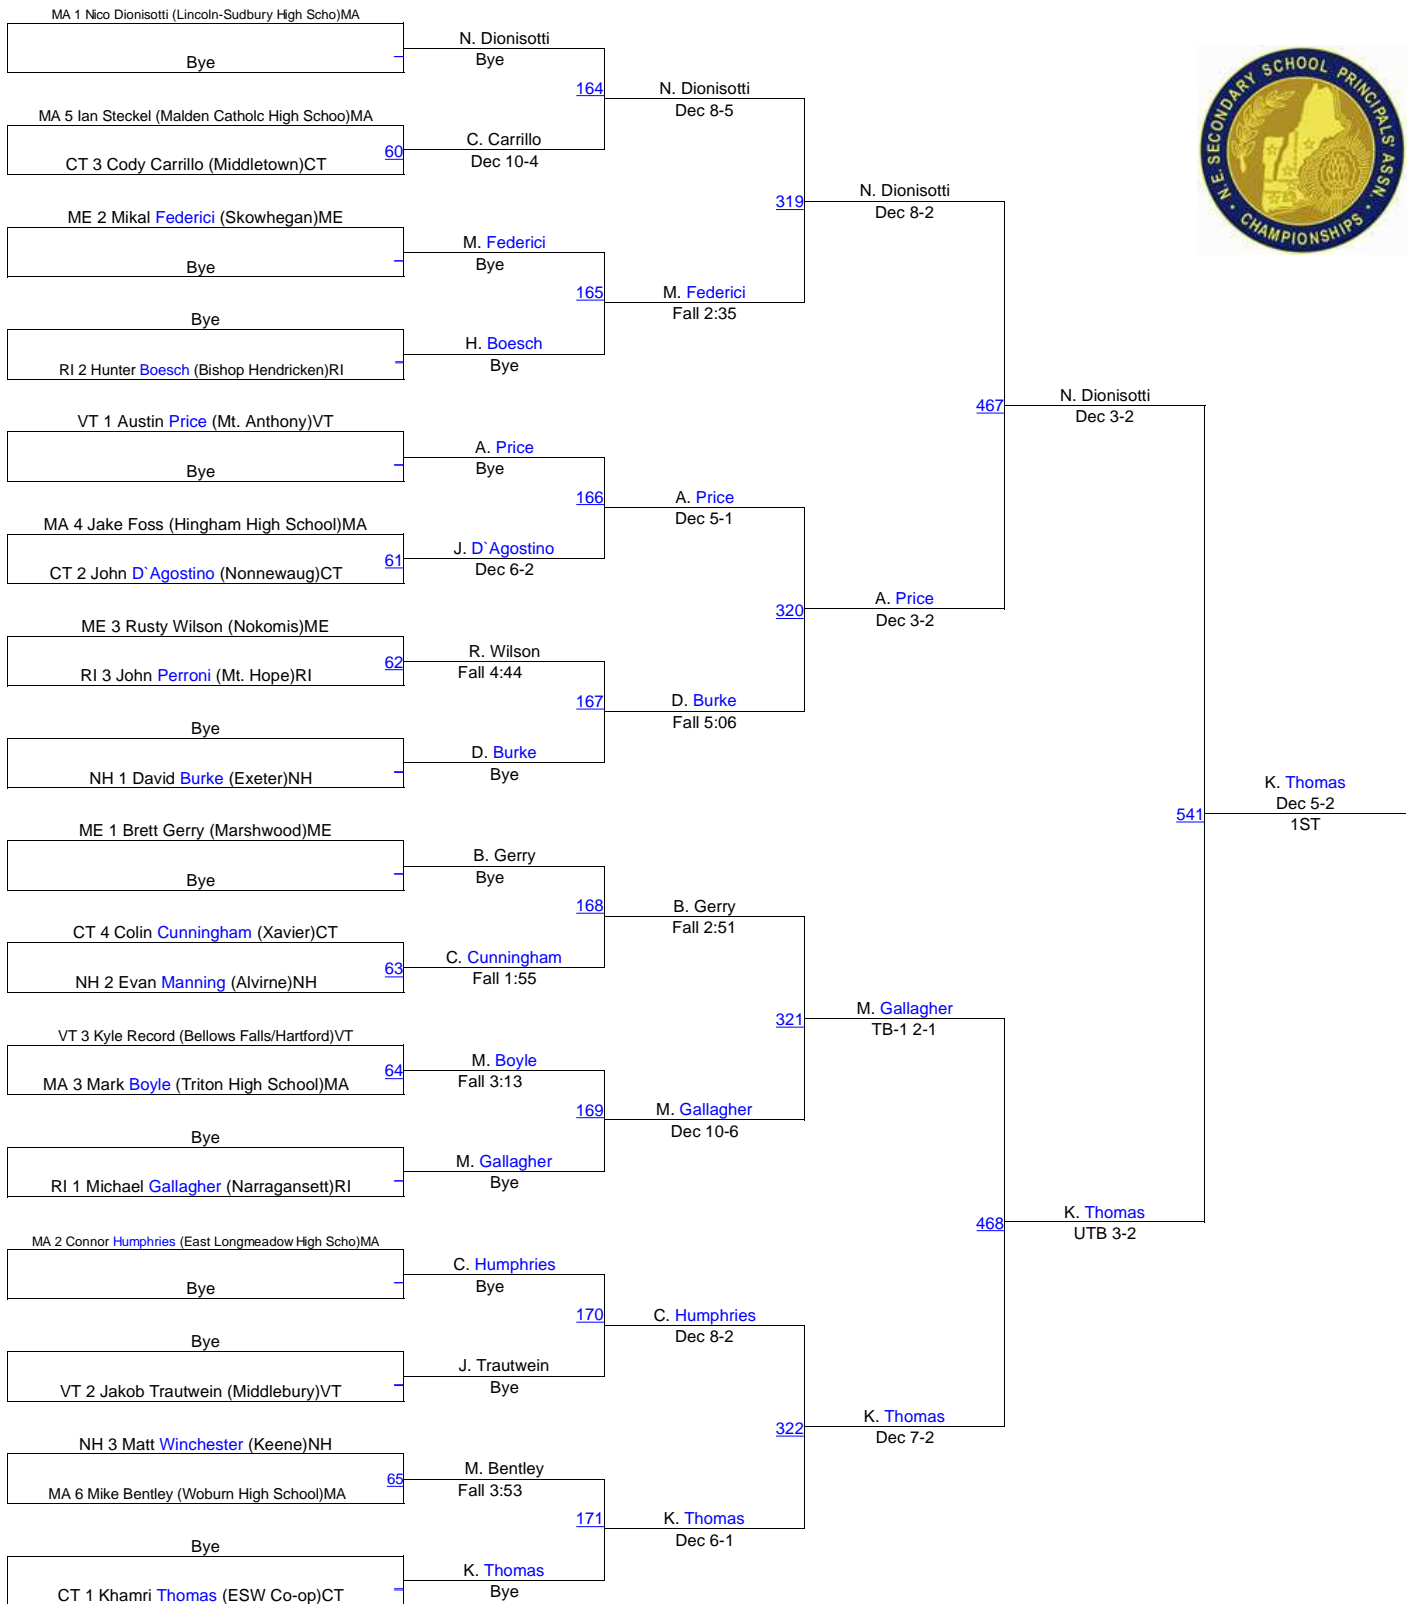

New England High School Championship

HS 182