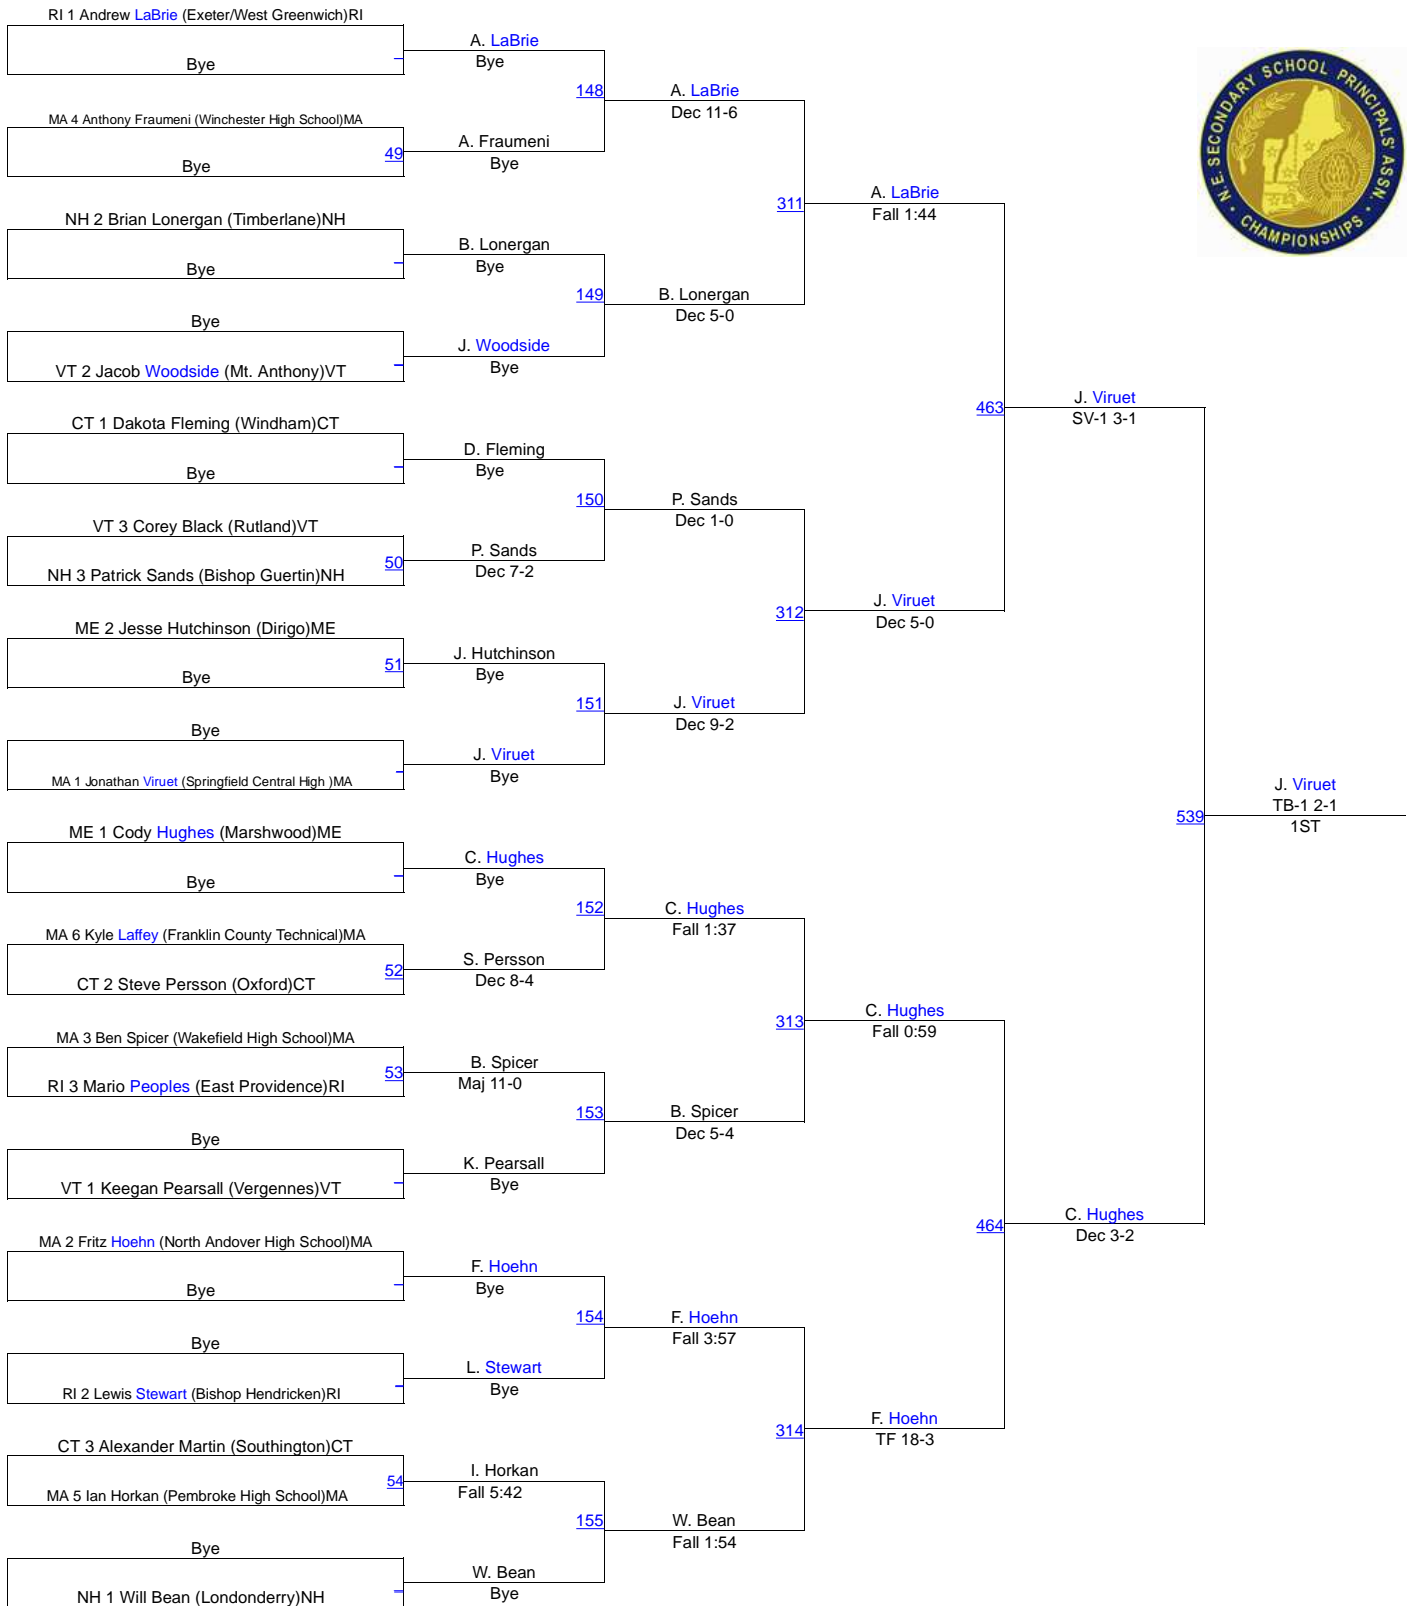

New England High School Championship

HS 160