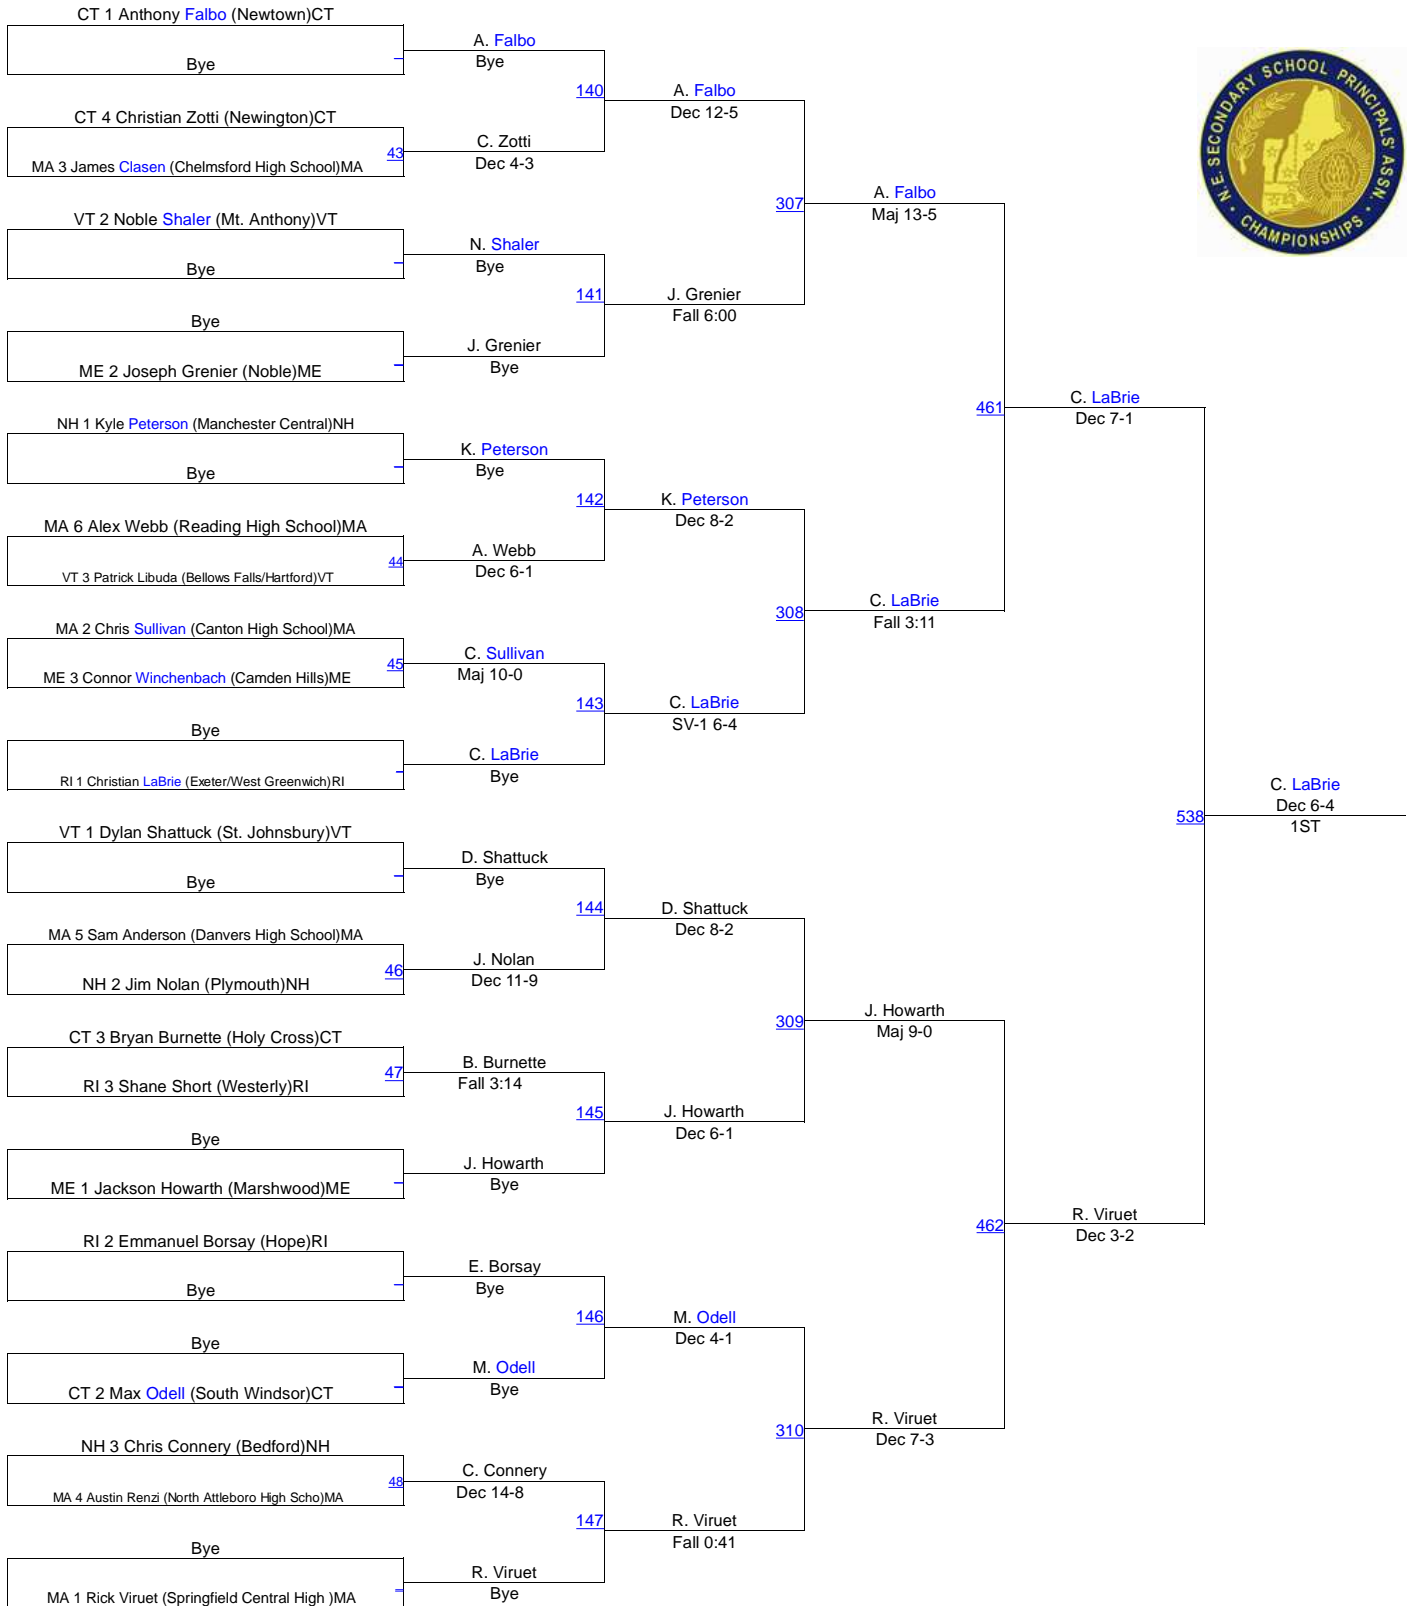

New England High School Championship

HS 152