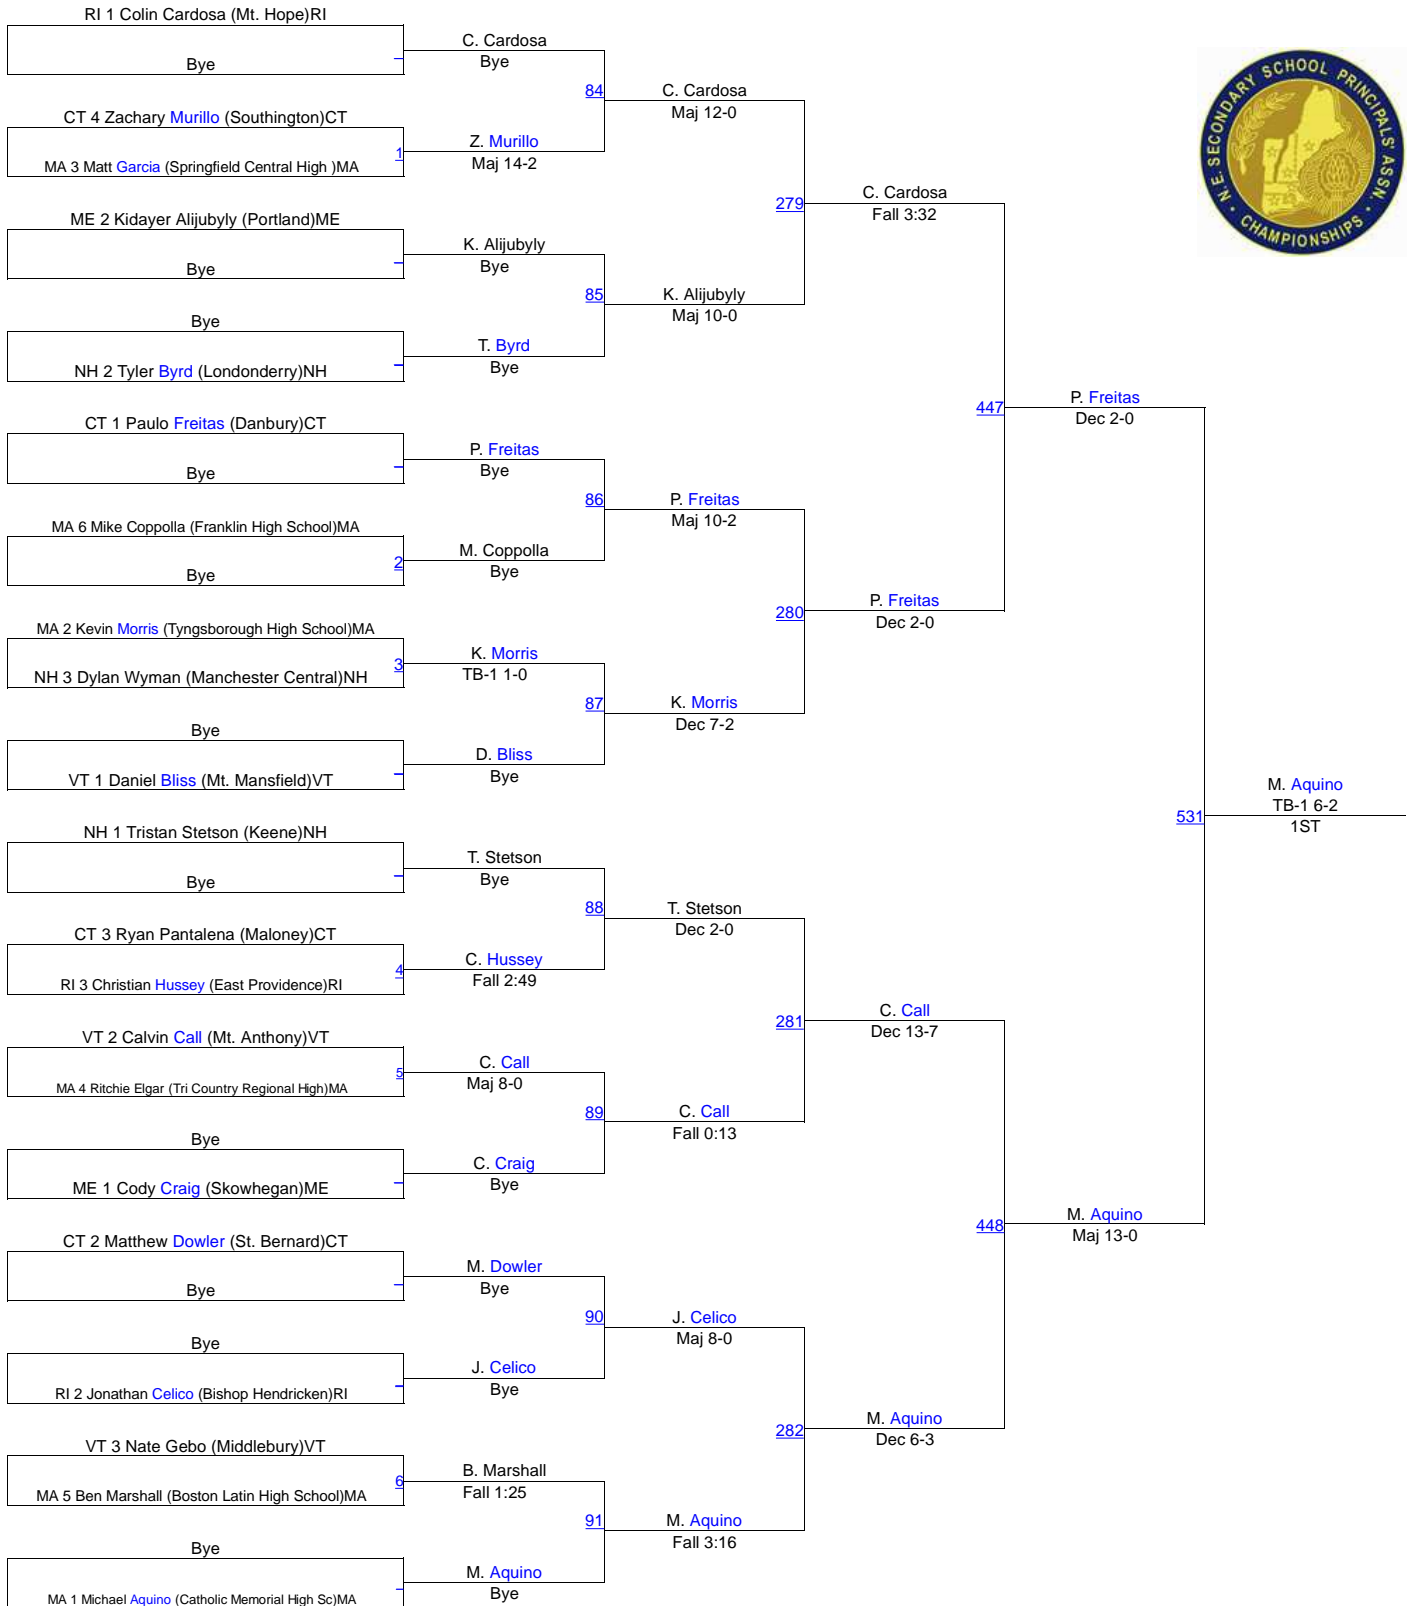

159. Bristol Eastern	minus 3
Johnston (RI)	minus 3

Connecticut teams in yellow

Outstanding wrestler: Kevin Jack, Danbury (126)

Best final: 152 pounds

New England High School Championship

HS 106

New England High School Championship