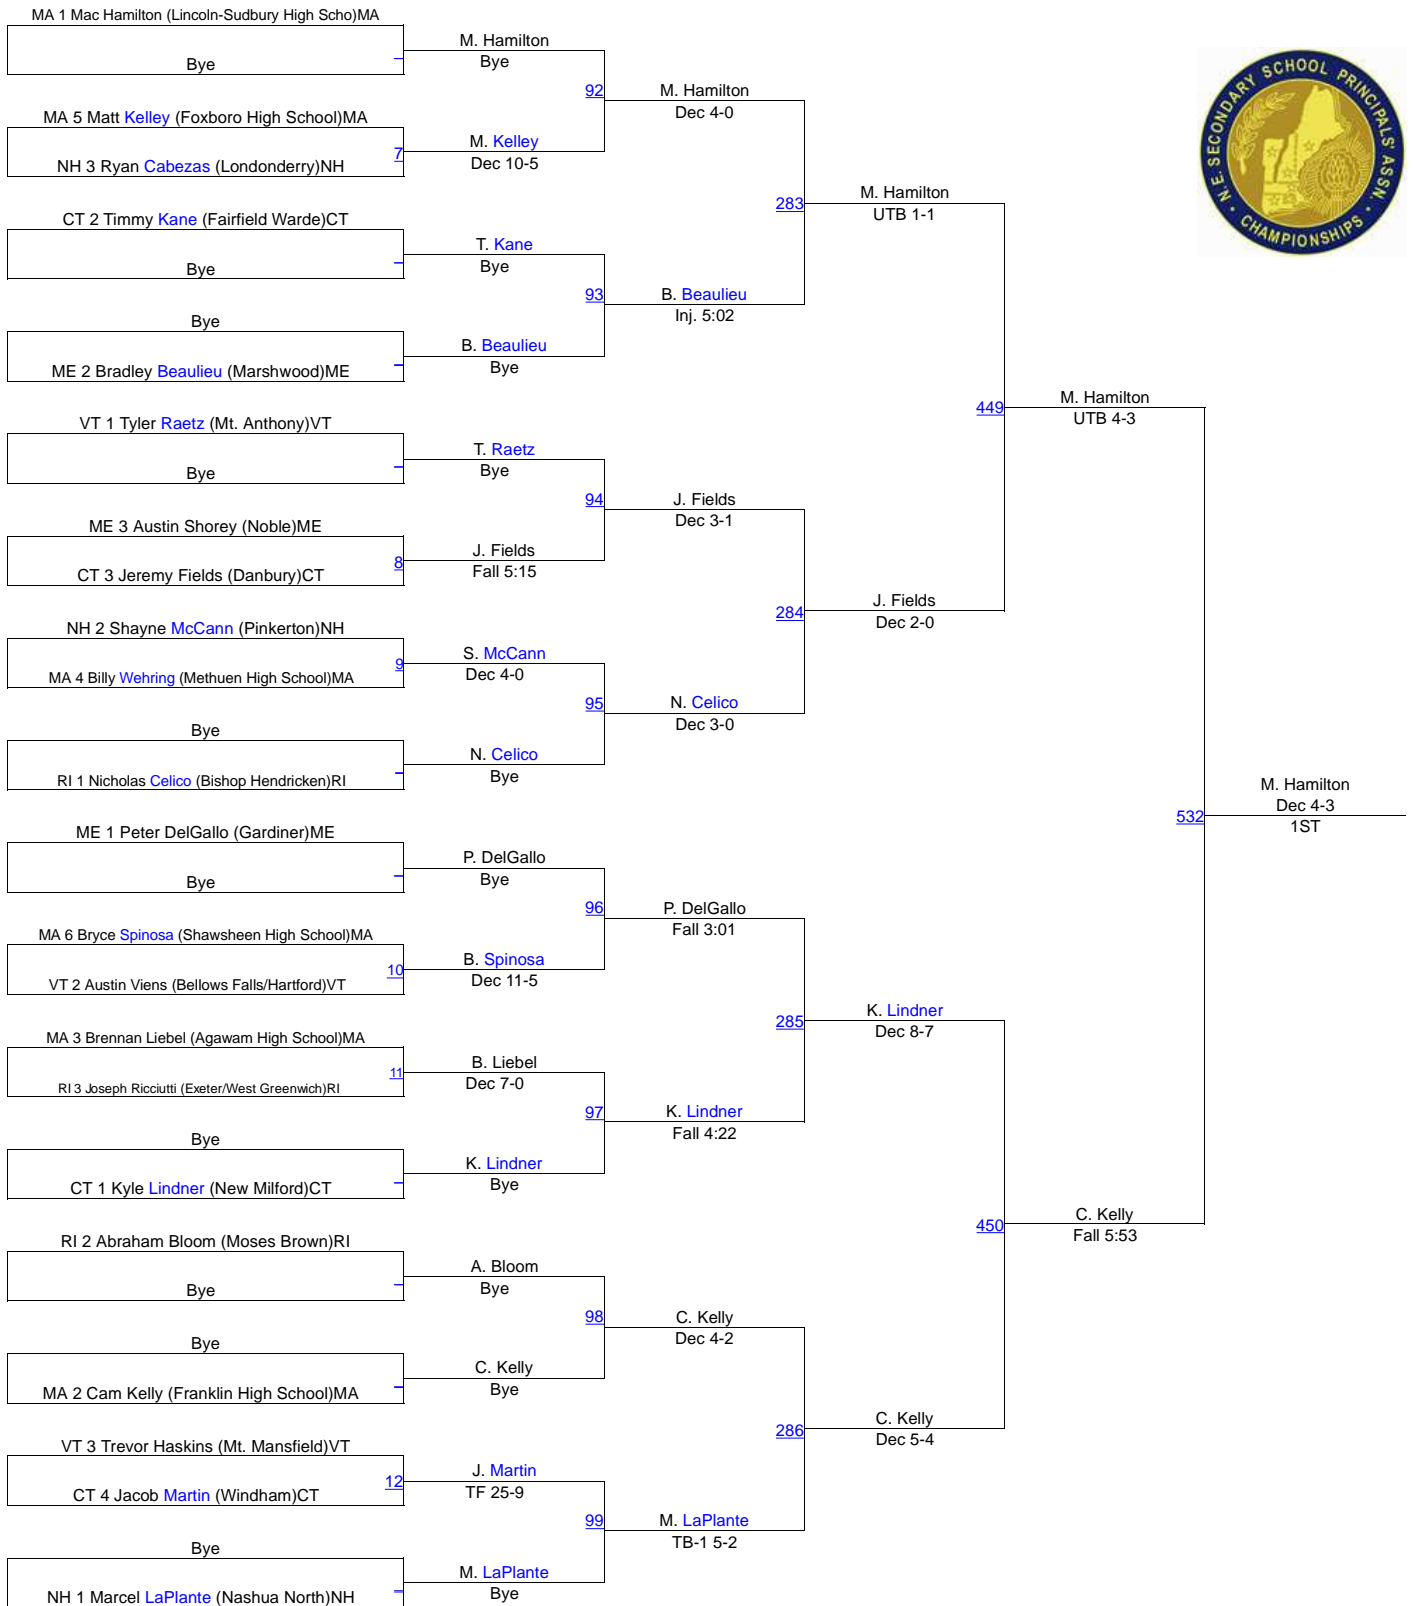

New England High School Championship

HS 113