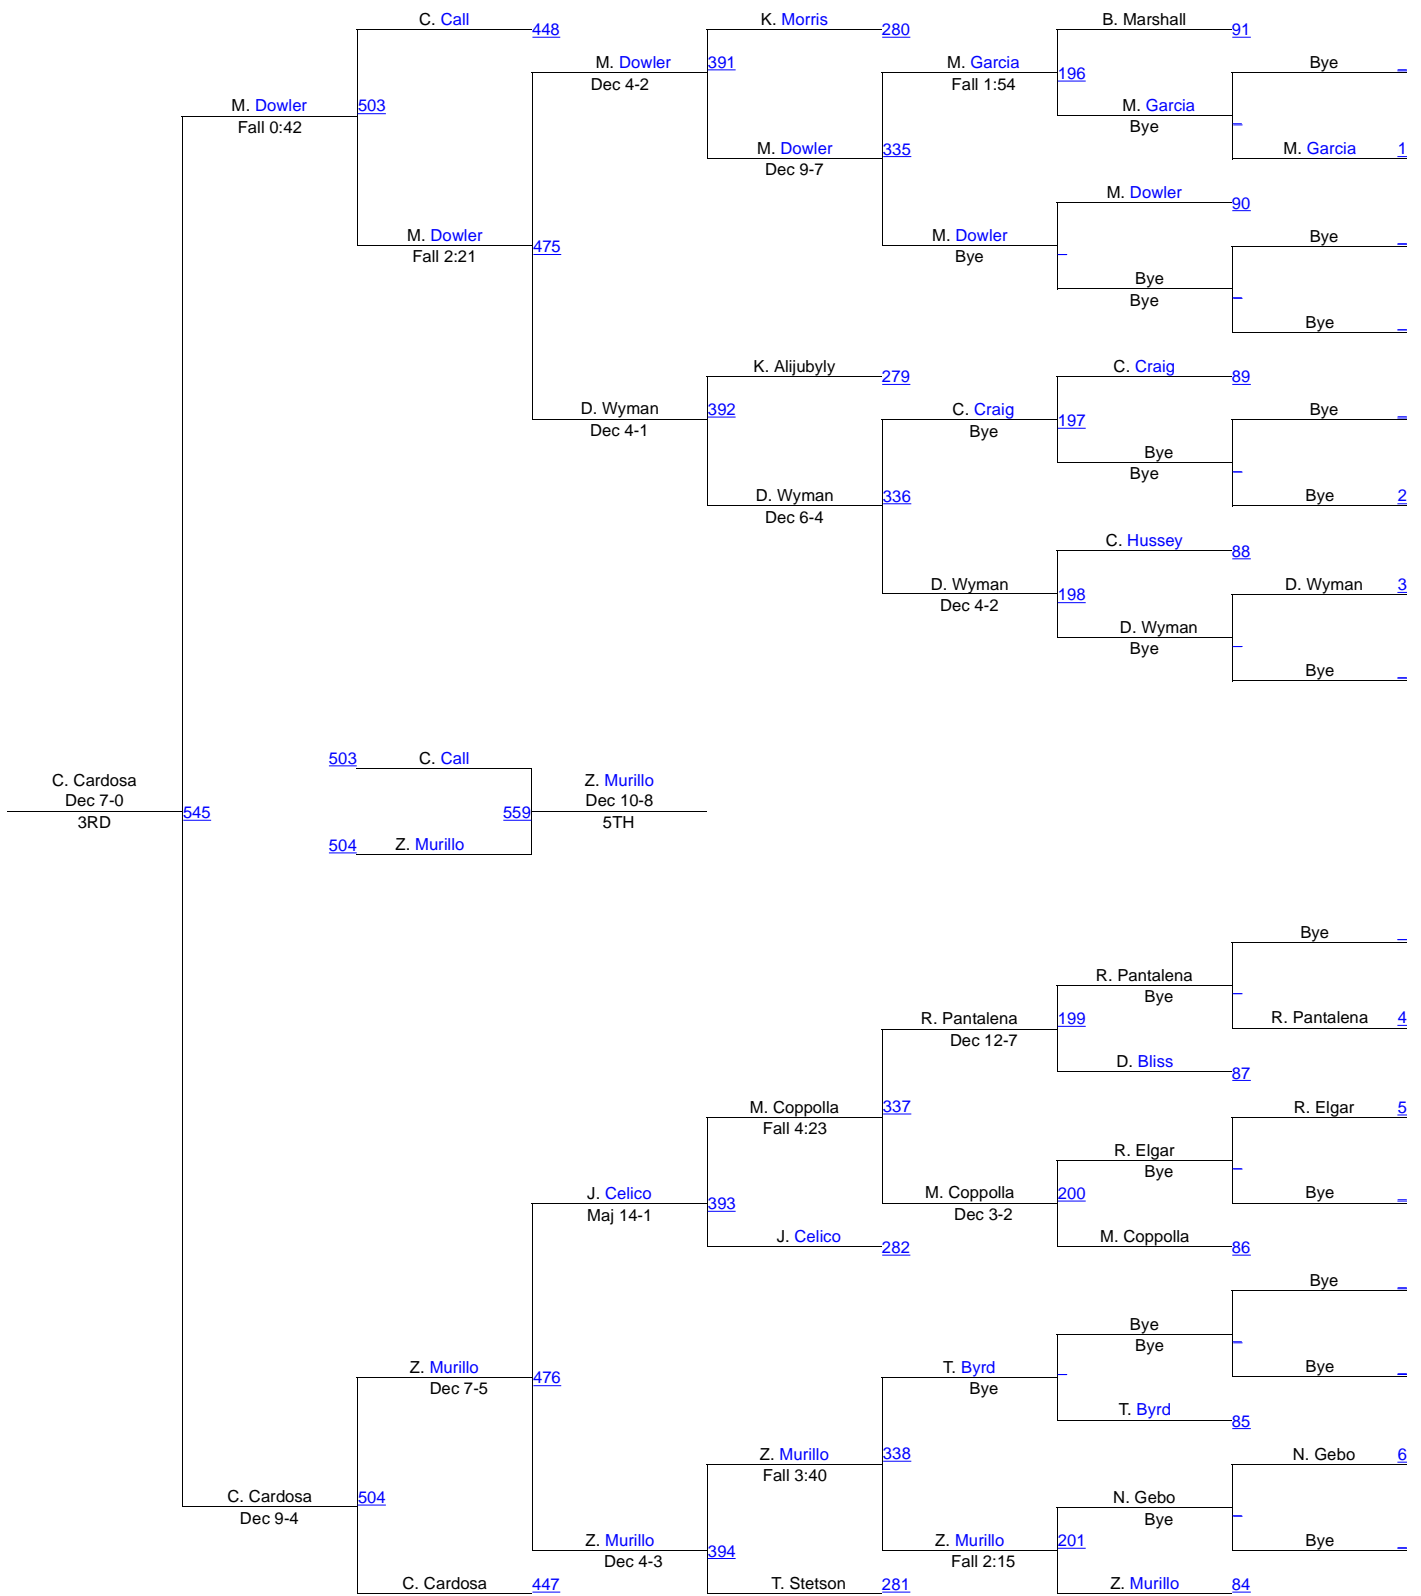

159. Bristol Eastern	minus 3
Johnston (RI)	minus 3

Connecticut teams in yellow

Outstanding wrestler: Kevin Jack, Danbury (126)

Best final: 152 pounds

New England High School Championship

HS 106

New England High School Championship