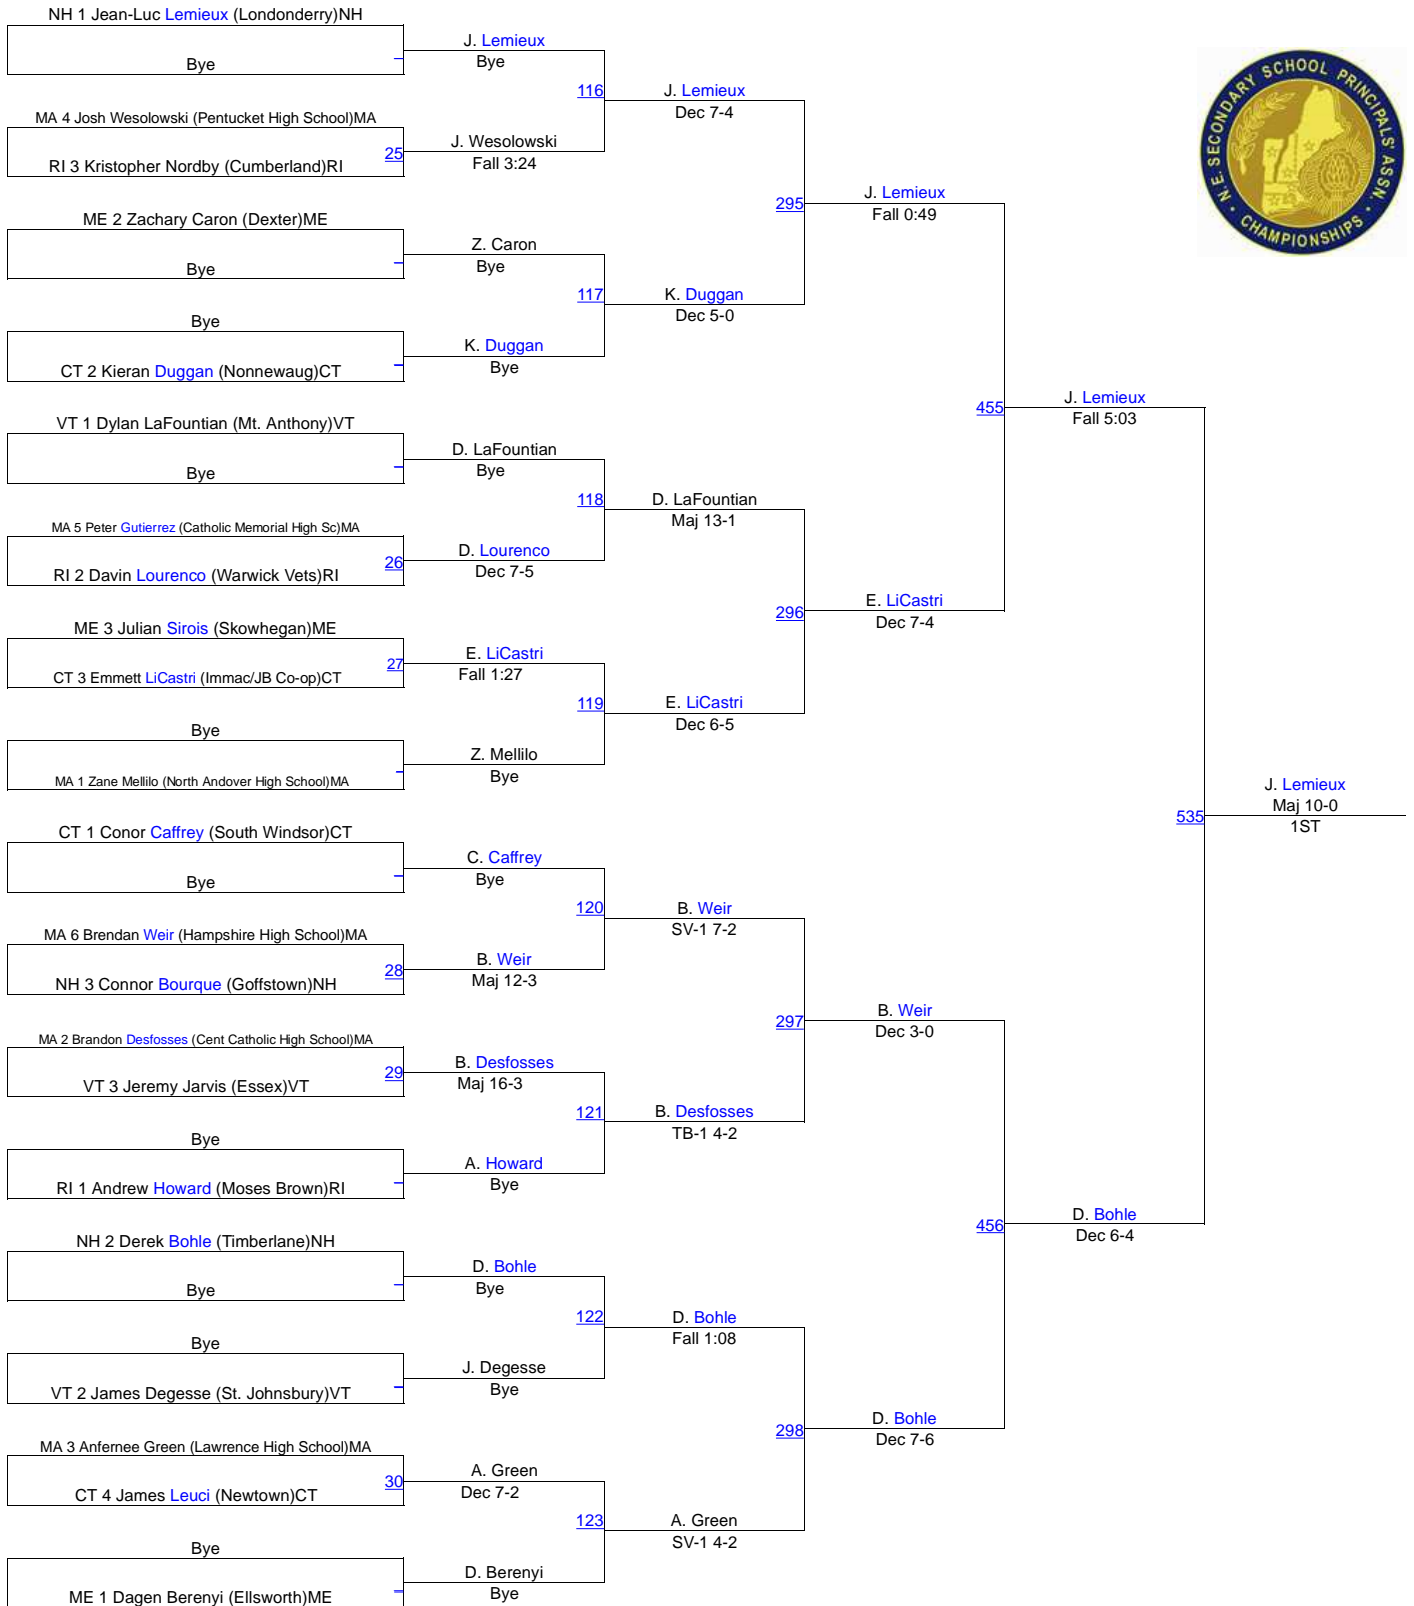

New England High School Championship

HS 132