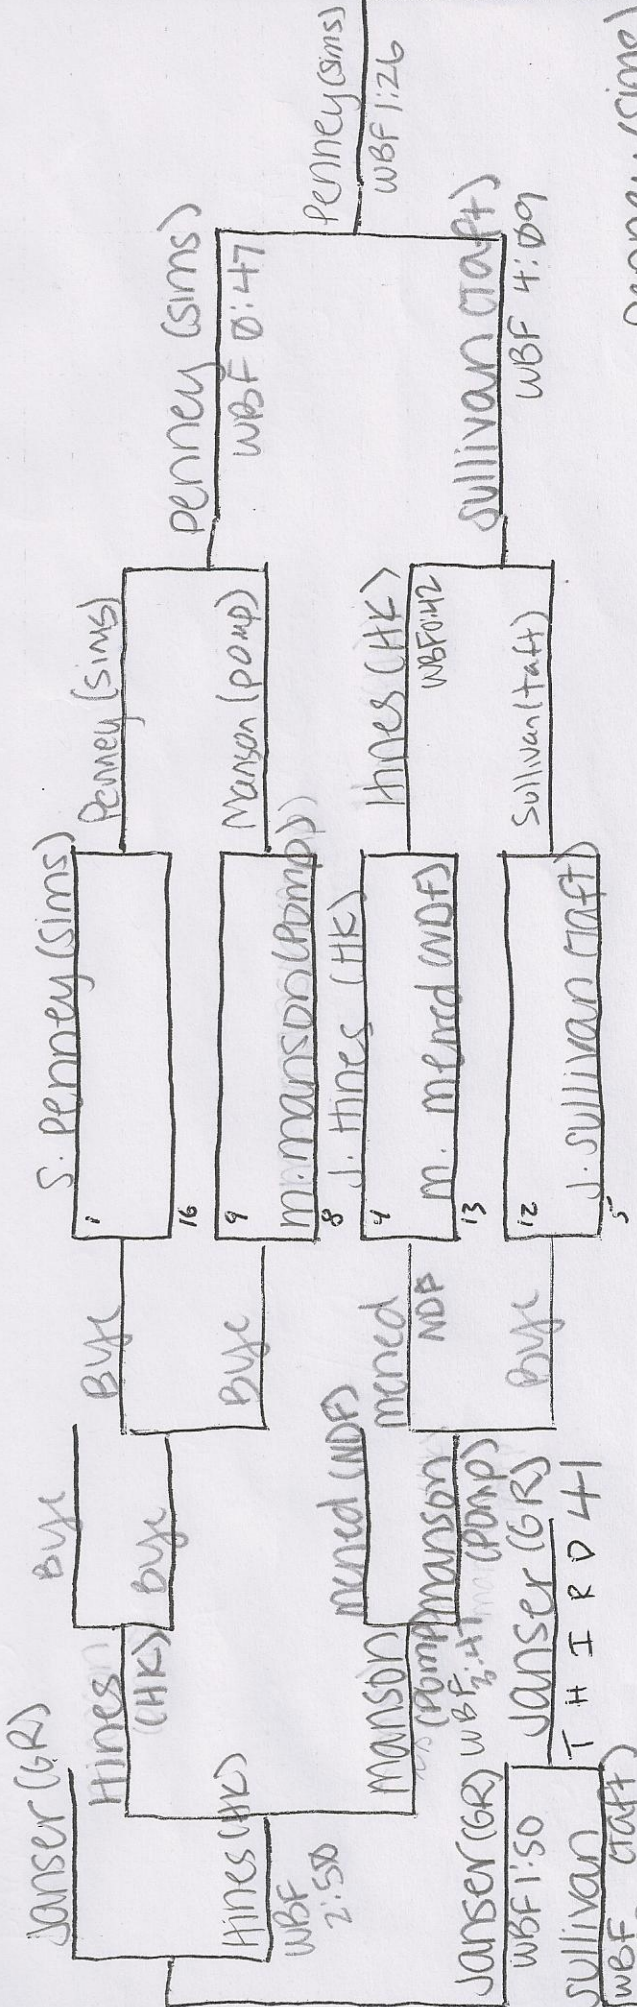

 30
 150

5/18

FOSTER (NFA)
CHAMPION
9-1

HAVILAND
CHAMPION
9-8

Pangle (Pomp)
WBF 5:30

Sojka (PT)
WBF 5:21

M. Jenkins (HK)
3

MONTANARO (TRUM)
C H A M P I
S-4

MONTANARO (TRUM)
WBF 8:12

Sojka (PT)
WBF 3:42

Deslandes (NFA)
WBF 1:40

Fleming (GR)
WBF 1:40

C. COLLINS (NFA)
6

MONTANARO (TRUM)
13-5 (TRUM)

Cannone, 3 → 2:30

Fernandes (sims)
C H A M P I
161

Fernandes

Penney (Sims)
CHAMP!
3-0

Ryan (TRUM)
11-8

Ryan (TRUM)
WBF 1:58

Janser (GR)
WBF 3:20

Penney (Sims)
WBF 0:47

Sullivan (STAFF)
WBF 4:09

Penney (Sims)