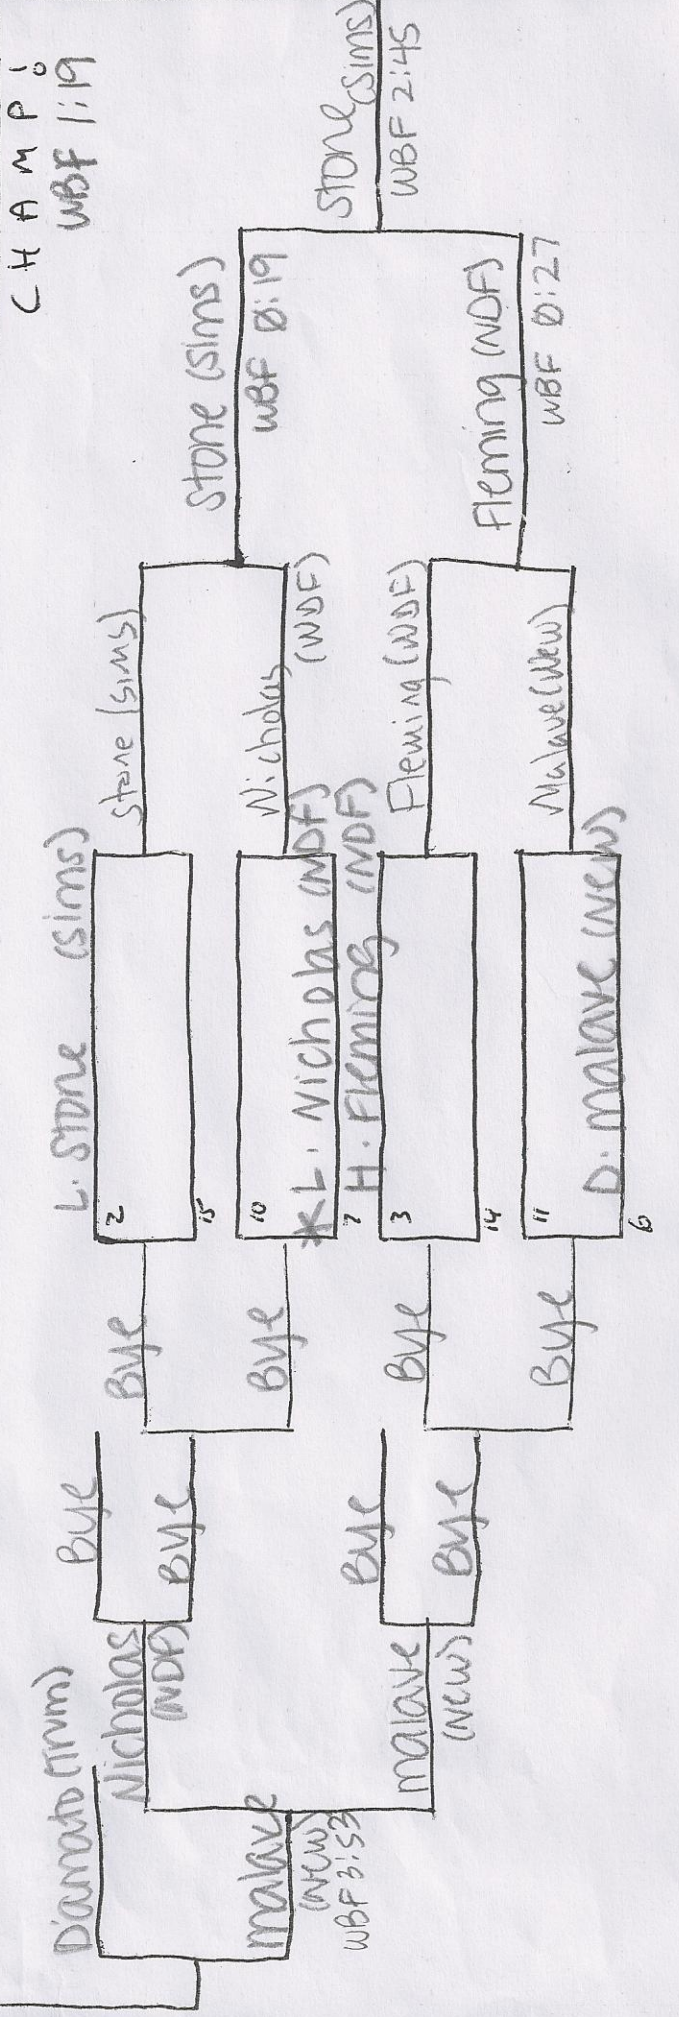

Stone (Sims)
C H A M P I
WBF 1:19

Stone (Sims)
WBF 2:45

CROOKS