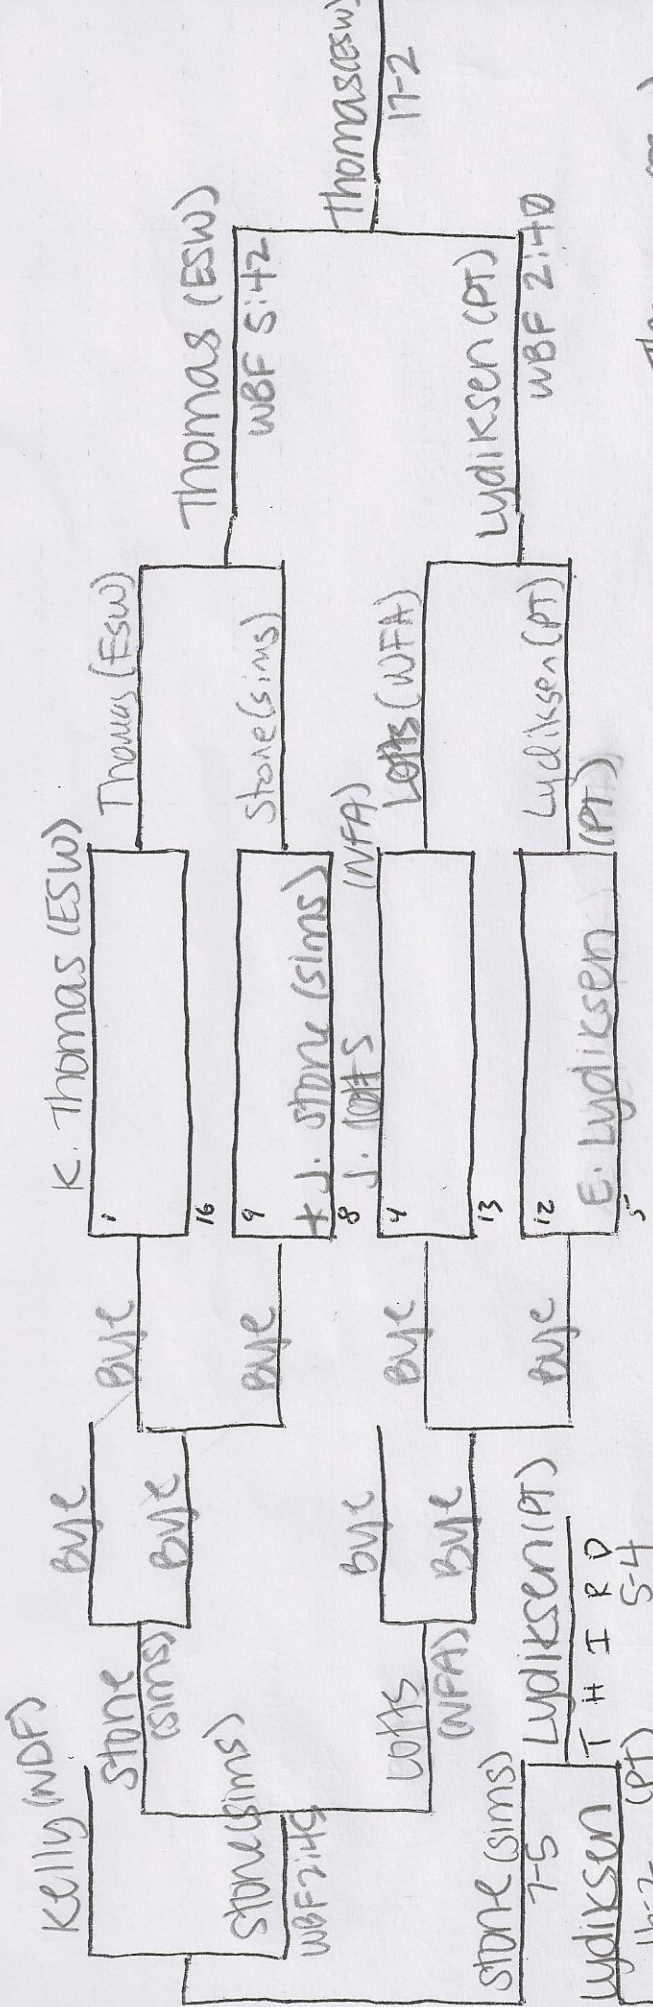

Thomas (ESW)
17-2

Thomas (ESW)
WBFS:42

Lydixsen (PT)
WBFS:40

Thomas (ESW)
CHAMPION
13-3