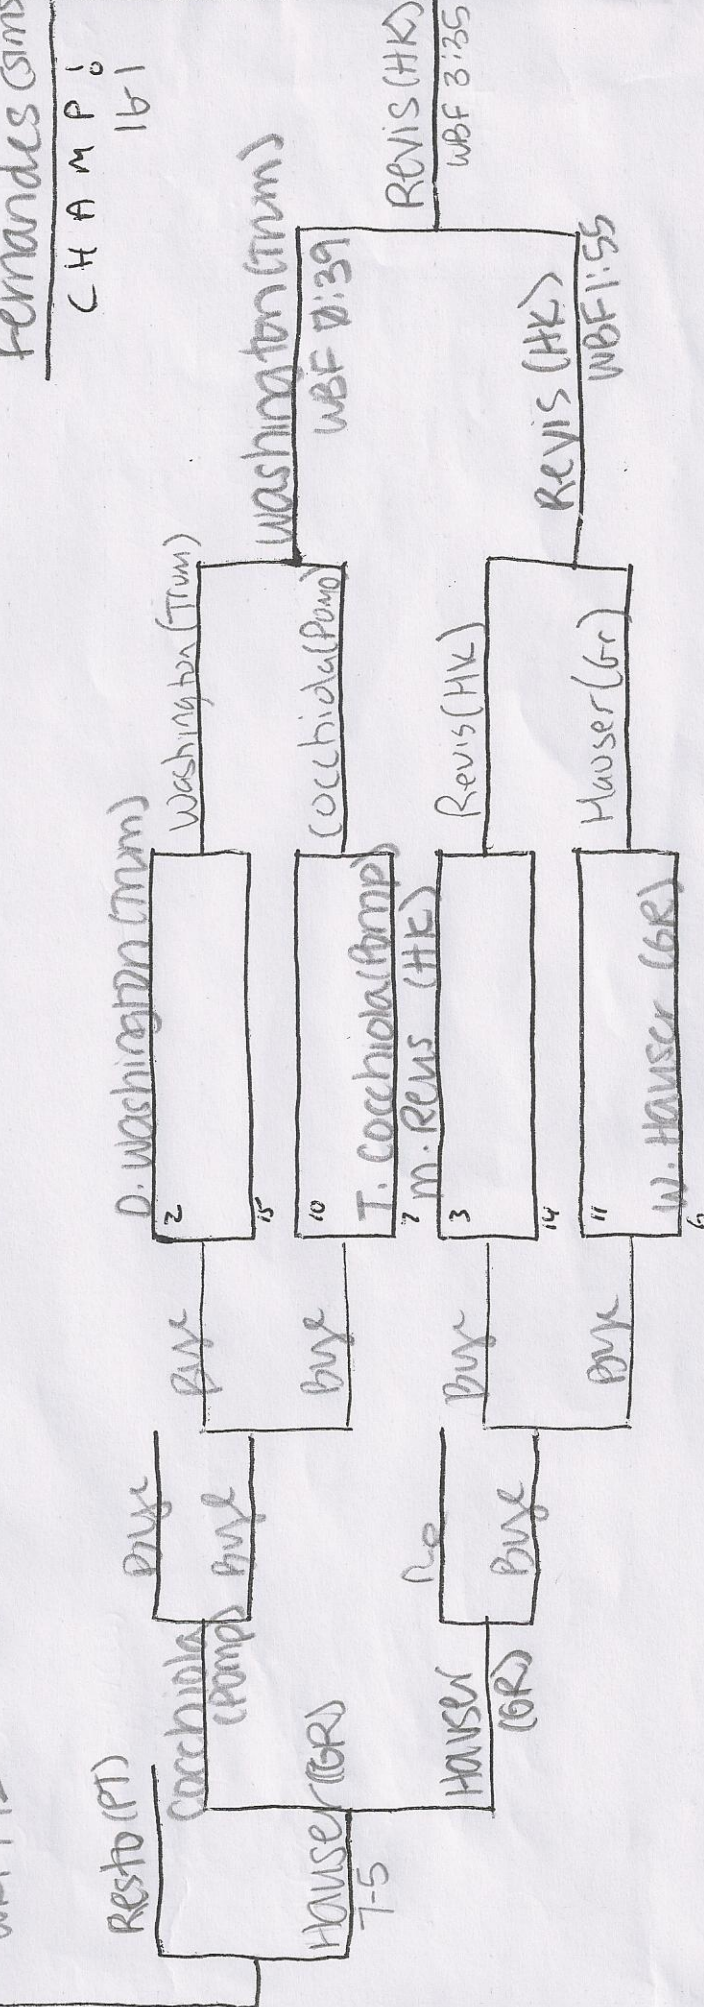

 30
 150

5/18

FOSTER (NFA)
CHAMPION
9-1

HAVILAND
CHAMPION
9-8

Pangle (Pomp)
WBF 5:30

Sojka (PT)
WBF 5:21

M. Jenkins (HK)
3

MONTANARO (TRUM)
C H A M P I
S-4

MONTANARO (TRUM)
WBF 8:12

Sojka (PT)
WBF 3:42

Deslandes (NFA)
WBF 1:40

Fleming (GR)
WBF 1:40

C. COLLINS (NFA)
6

MONTANARO (TRUM)
13-5 (TRUM)

Cannone, 3 → 2:30

Fernandes (sims)
C H A M P I
161

Fernandes

Penney (Sims)
CHAMP!
3-0

Ryan (TRUM)
11-8

Ryan (TRUM)
WBF 1:58

Janser (GR)
WBF 3:20

Penney (Sims)
WBF 0:47

Sullivan (STAFF)
WBF 4:09

Penney (Sims)