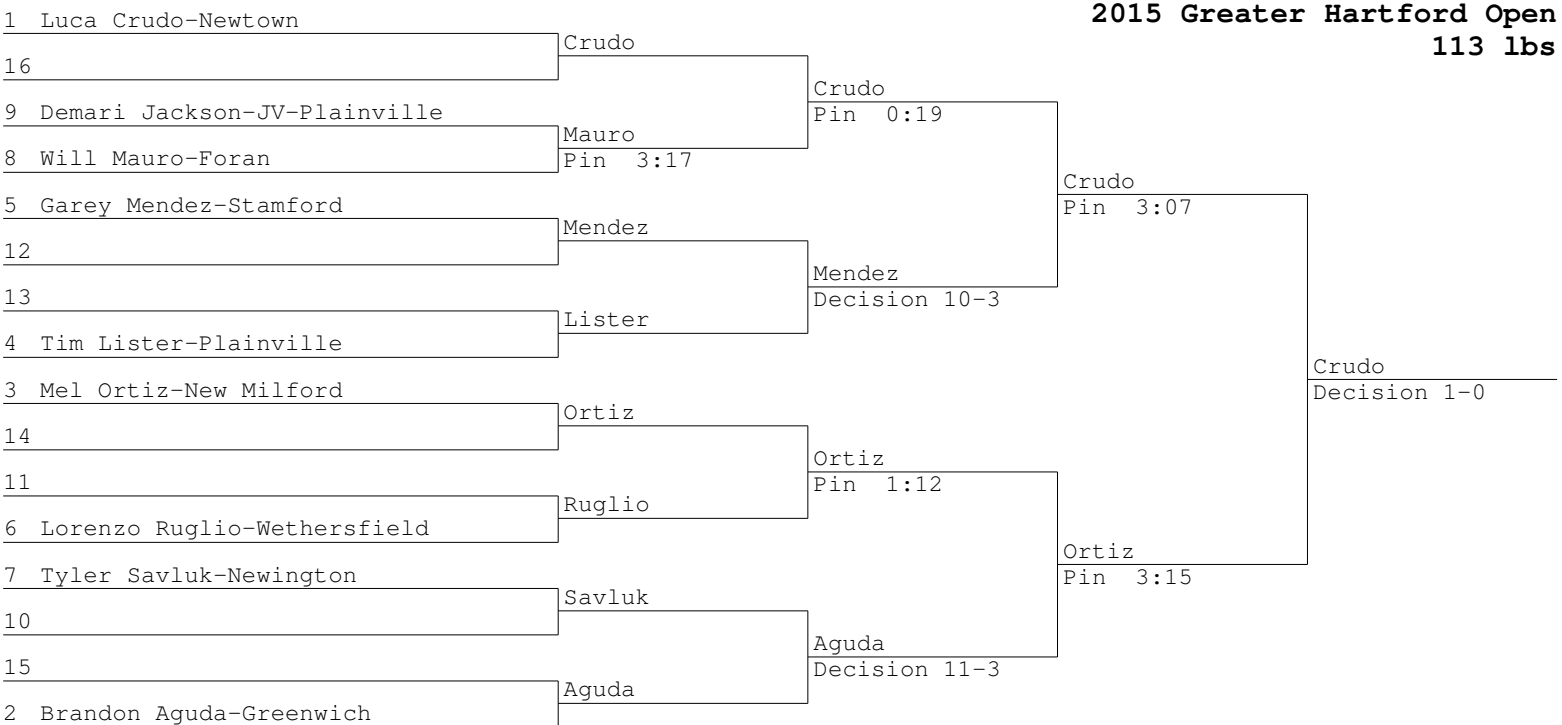

2015 Greater Hartford Open Team Scores

1	296.5	Newtown
2	184.5	New Milford
3	142.5	Greenwich
4	128.0	Foran
5	122.0	Hall
6	102.5	Granby
7	101.0	Newington
8	64.5	Wethersfield
9	60.5	Plainville
10	56.0	East Hartford
11	46.5	Stamford

2015 Greater Hartford Open
106 lbs

Bravin
Leonard-JV

2015 Greater Hartford Open
113 lbs

Mendez
Lister

2015 Greater Hartford Open
120 lbs

2015 Greater Hartford Open
126 lbs

1	Ed Lovely-Newtown	Lovely			
16				Lovely	
9	Nick Prior-Wethersfield	Kulowski	Pin 1:51		
8	Anthony Kulowski-Newington	Pin 0:44			
5	Elijah Moretti-Foran	Plourde-JV		Lovely	Pin 1:18
12	Justin Plourde-JV-Plainville	Decision 6-3			
13				Doyle	Decision 14-7
4	WyndSOR Doyle-Greenwich	Doyle			
3	Cooper Flemming-Granby	Flemming			Lovely Pin 1:08
14				Flemming	Decision 10-2
11	James Duffy-JV-Greenwich	Sarra	Decision 7-6		
6	Grant Sarra-Plainville	Decision 7-6			Schultz Decision 11-5
7	Oscar Souvannavong-East Hartford	Najarro			
10	Omar Najarro-Stamford	Decision 15-0		Schultz	Pin 1:13
15					
2	Tyler Schultz-New Milford	Schultz			

Sarra	
Kulowski	

2015 Greater Hartford Open
132 lbs

2015 Greater Hartford Open
138 lbs

2015 Greater Hartford Open
145 lbs

2015 Greater Hartford Open
152 lbs

2015 Greater Hartford Open
160 lbs

Oliveira
Lamore

2015 Greater Hartford Open
170 lbs

2015 Greater Hartford Open
182 lbs

2015 Greater Hartford Open
195 lbs

2015 Greater Hartford Open
220 lbs

Cyr
Peguero

2015 Greater Hartford Open
285 lbs

Bortot
Orejuela