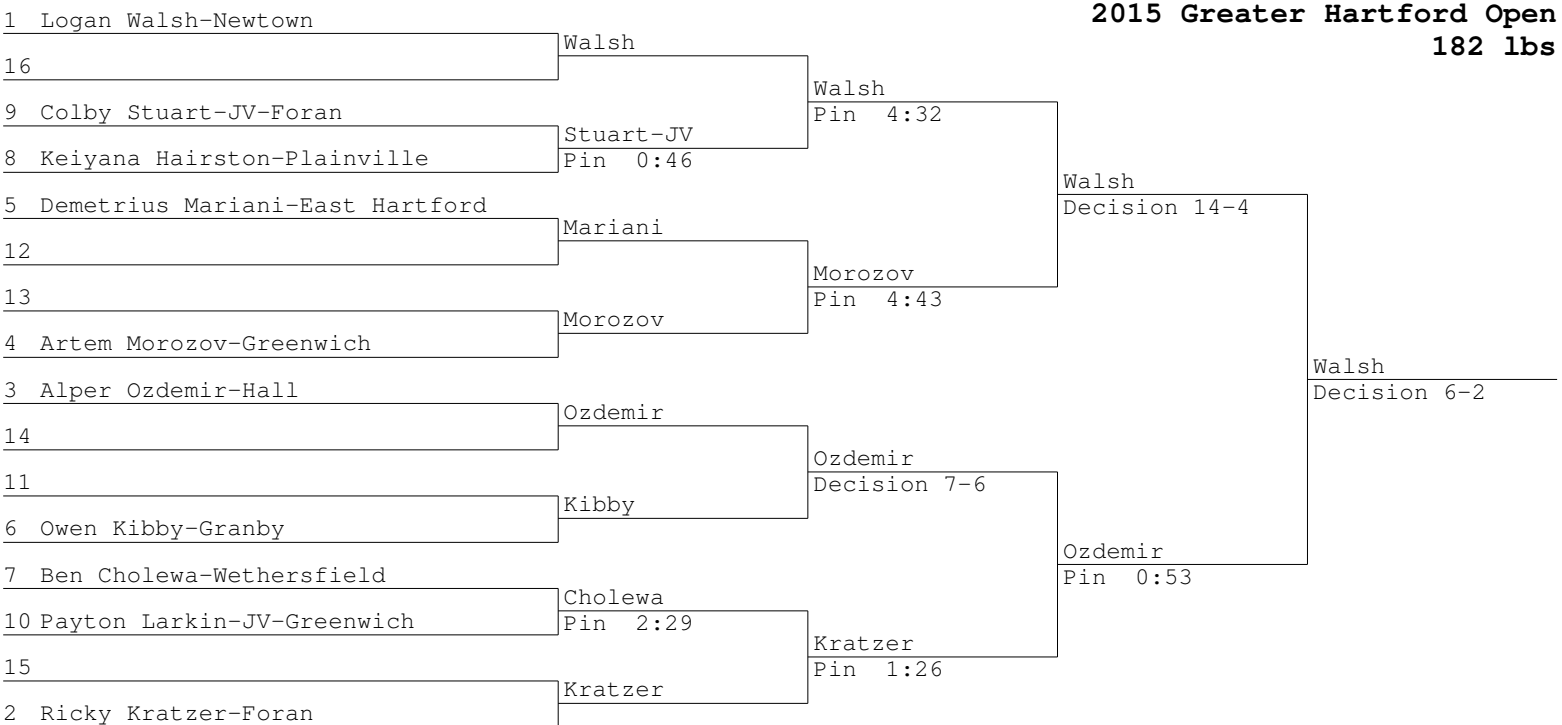

	Prior	Najarro	Pin 0:16		
	Najarro			Sarra	Decision 2-0
Moretti	Moretti	Sarra	Decision 8-1	Doyle	Decision 5-4
	Sarra			Doyle	
Duffy-JV	Duffy-JV	Duffy-JV	Decision 4-3		Flemming Decision 10-0
	Plourde-JV				
Souvannavong	Souvannavong	Kulowski	Pin 2:25		
	Kulowski	Decision 8-2		Flemming	Pin 5:04
				Flemming	

Sarra	
Kulowski	

2015 Greater Hartford Open
132 lbs

2015 Greater Hartford Open
138 lbs

2015 Greater Hartford Open
145 lbs

2015 Greater Hartford Open
152 lbs

2015 Greater Hartford Open
160 lbs

Oliveira
Lamore

2015 Greater Hartford Open
170 lbs

2015 Greater Hartford Open
182 lbs

2015 Greater Hartford Open
195 lbs

2015 Greater Hartford Open
220 lbs

Cyr
Peguero

2015 Greater Hartford Open
285 lbs

Bortot
Orejuela