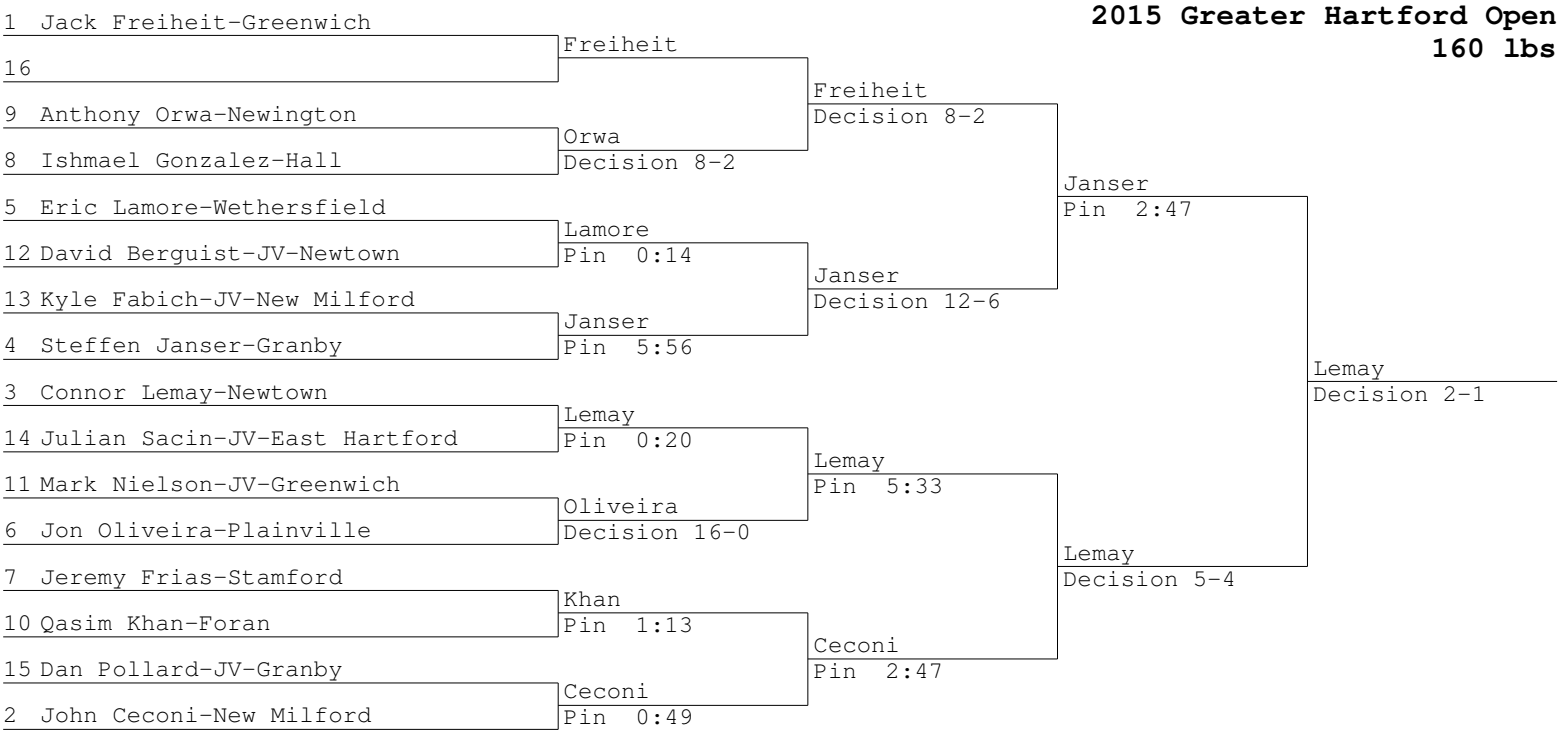

	Prior	Najarro	Pin 0:16		
	Najarro			Sarra	Decision 2-0
Moretti	Moretti	Sarra	Decision 8-1	Doyle	Decision 5-4
	Sarra			Doyle	
Duffy-JV	Duffy-JV	Duffy-JV	Decision 4-3		Flemming Decision 10-0
	Plourde-JV				
Souvannavong	Souvannavong	Kulowski	Pin 2:25		
	Kulowski	Decision 8-2		Flemming	Pin 5:04
				Flemming	

Sarra	
Kulowski	

2015 Greater Hartford Open
132 lbs

2015 Greater Hartford Open
138 lbs

2015 Greater Hartford Open
145 lbs

2015 Greater Hartford Open
152 lbs

2015 Greater Hartford Open
160 lbs

Oliveira
Lamore

2015 Greater Hartford Open
170 lbs

2015 Greater Hartford Open
182 lbs

2015 Greater Hartford Open
195 lbs

2015 Greater Hartford Open
220 lbs

Cyr
Peguero

2015 Greater Hartford Open
285 lbs

Bortot
Orejuela