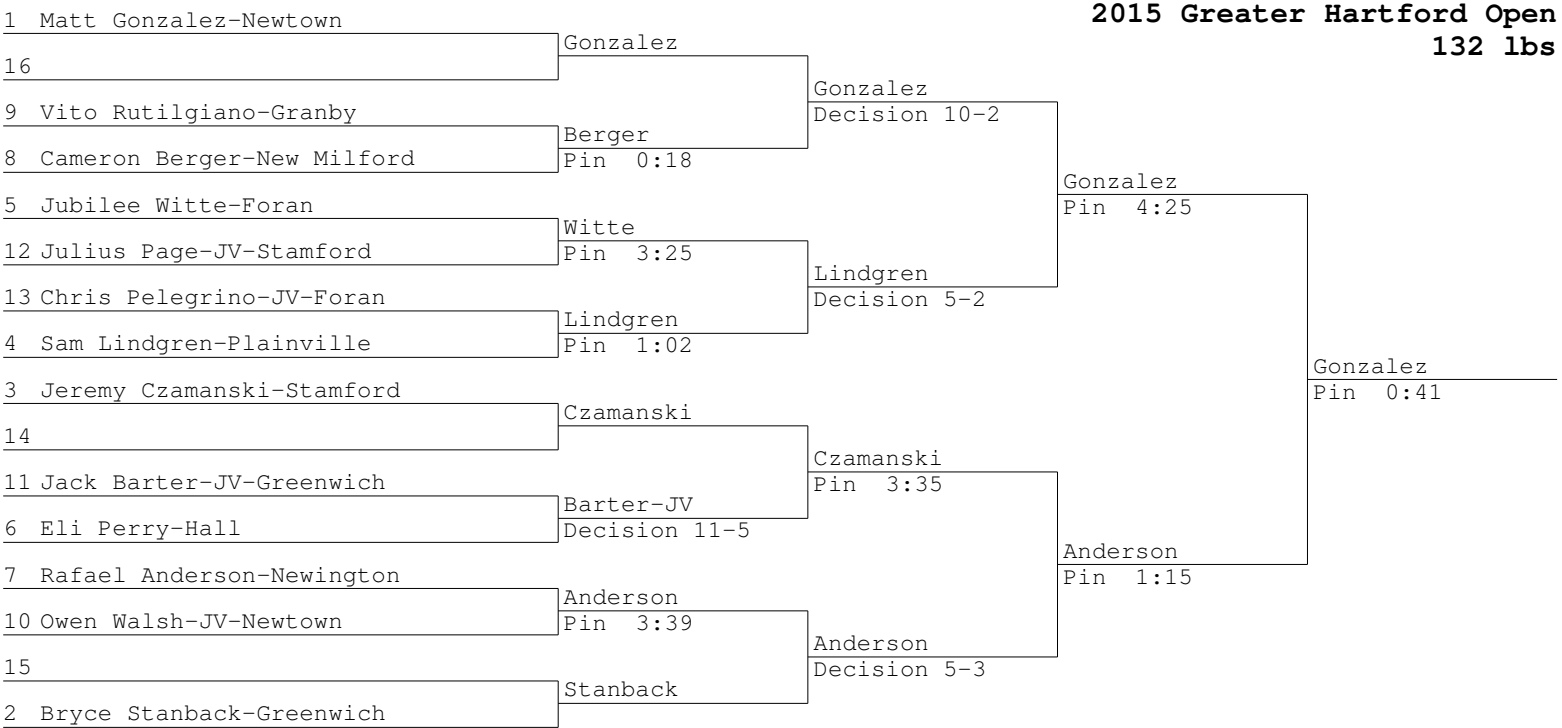

2015 Greater Hartford Open
126 lbs

1	Ed Lovely-Newtown	Lovely			
16				Lovely	
9	Nick Prior-Wethersfield	Kulowski	Pin 1:51		
8	Anthony Kulowski-Newington	Pin 0:44			
5	Elijah Moretti-Foran	Plourde-JV		Lovely	Pin 1:18
12	Justin Plourde-JV-Plainville	Decision 6-3			
13				Doyle	Decision 14-7
4	WyndSOR Doyle-Greenwich	Doyle			
3	Cooper Flemming-Granby	Flemming			Lovely Pin 1:08
14				Flemming	Decision 10-2
11	James Duffy-JV-Greenwich	Sarra	Decision 7-6		
6	Grant Sarra-Plainville	Decision 7-6			Schultz Decision 11-5
7	Oscar Souvannavong-East Hartford	Najarro			
10	Omar Najarro-Stamford	Decision 15-0		Schultz	Pin 1:13
15					
2	Tyler Schultz-New Milford	Schultz			

	Prior	Najarro	Pin 0:16		
	Najarro			Sarra	Decision 2-0
Moretti	Moretti	Sarra	Decision 8-1	Doyle	Decision 5-4
	Sarra			Doyle	
Duffy-JV	Duffy-JV	Duffy-JV	Decision 4-3		Flemming Decision 10-0
	Plourde-JV				
Souvannavong	Souvannavong	Kulowski	Pin 2:25		
	Kulowski	Decision 8-2		Flemming	Pin 5:04
				Flemming	

Sarra	
Kulowski	

2015 Greater Hartford Open
132 lbs