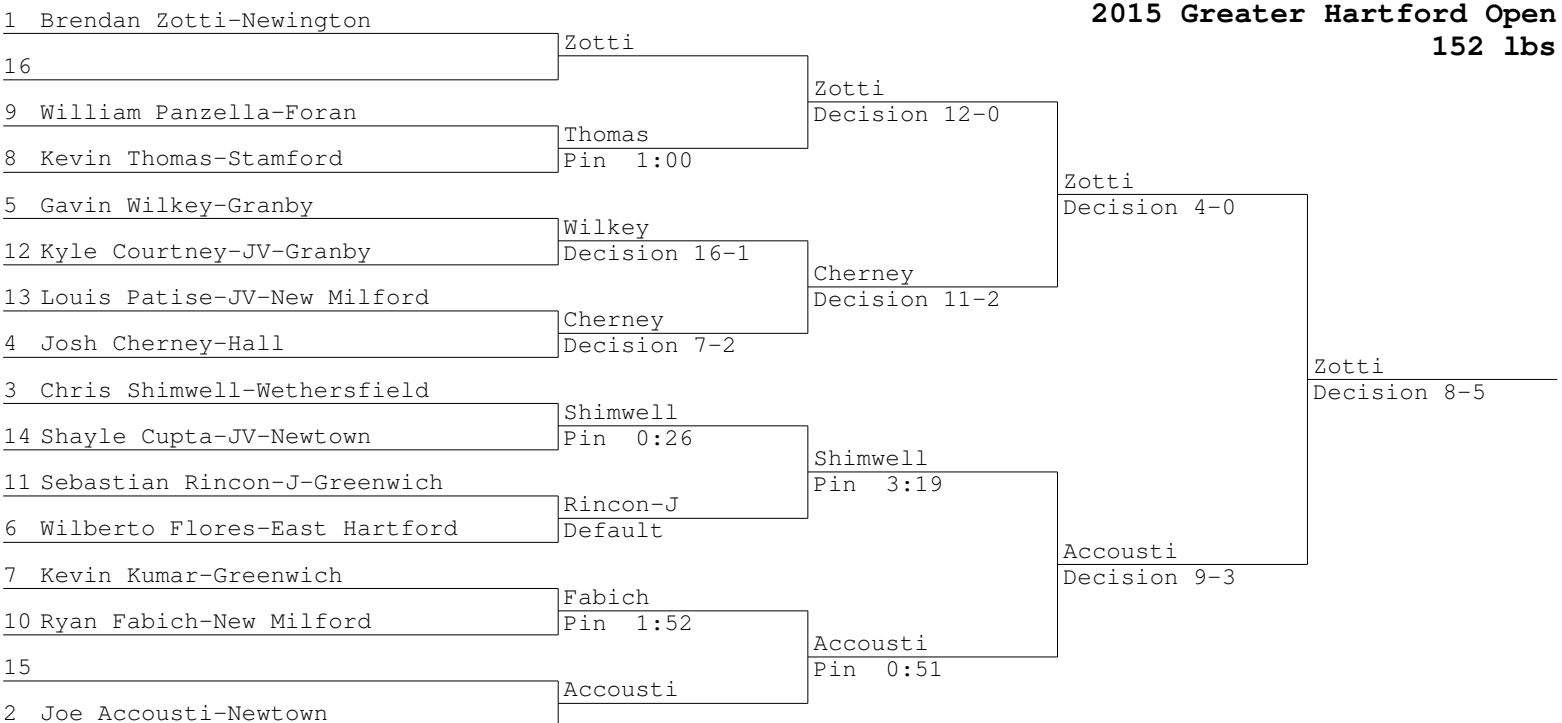

	Prior	Najarro	Pin 0:16		
	Najarro			Sarra	Decision 2-0
Moretti	Moretti	Sarra	Decision 8-1	Doyle	Decision 5-4
	Sarra			Doyle	
Duffy-JV	Duffy-JV	Duffy-JV	Decision 4-3		Flemming Decision 10-0
	Plourde-JV				
Souvannavong	Souvannavong	Kulowski	Pin 2:25		
	Kulowski	Decision 8-2		Flemming	Pin 5:04
				Flemming	

Sarra	
Kulowski	

2015 Greater Hartford Open
132 lbs

2015 Greater Hartford Open
138 lbs

2015 Greater Hartford Open
145 lbs

2015 Greater Hartford Open
152 lbs

2015 Greater Hartford Open
160 lbs

Oliveira
Lamore

2015 Greater Hartford Open
170 lbs

2015 Greater Hartford Open
182 lbs

2015 Greater Hartford Open
195 lbs

2015 Greater Hartford Open
220 lbs

Cyr
Peguero

2015 Greater Hartford Open
285 lbs

Bortot
Orejuela