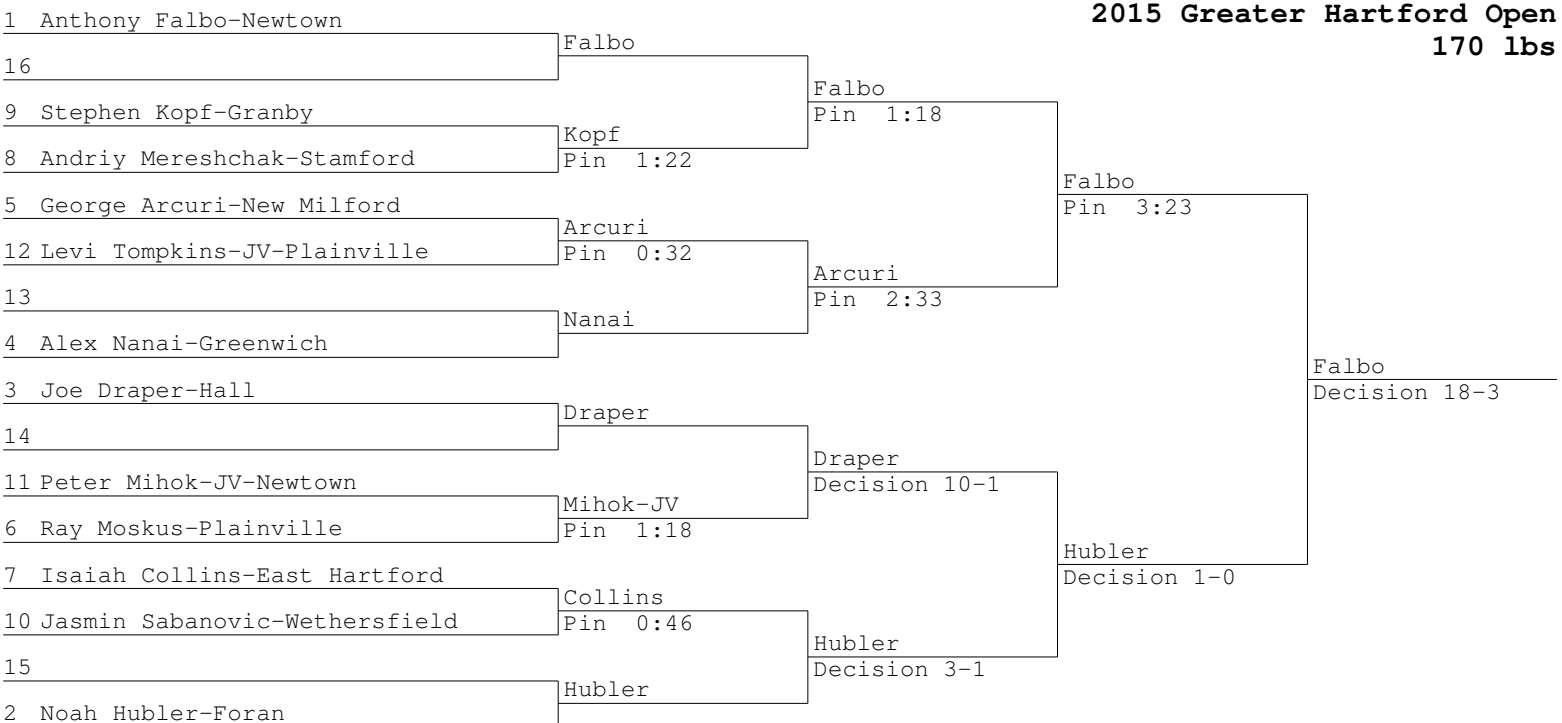

Sarra	
Kulowski	

2015 Greater Hartford Open
132 lbs

2015 Greater Hartford Open
138 lbs

2015 Greater Hartford Open
145 lbs

2015 Greater Hartford Open
152 lbs

2015 Greater Hartford Open
160 lbs

Oliveira
Lamore

2015 Greater Hartford Open
170 lbs

2015 Greater Hartford Open
182 lbs

2015 Greater Hartford Open
195 lbs

2015 Greater Hartford Open
220 lbs

Cyr
Peguero

2015 Greater Hartford Open
285 lbs

Bortot
Orejuela