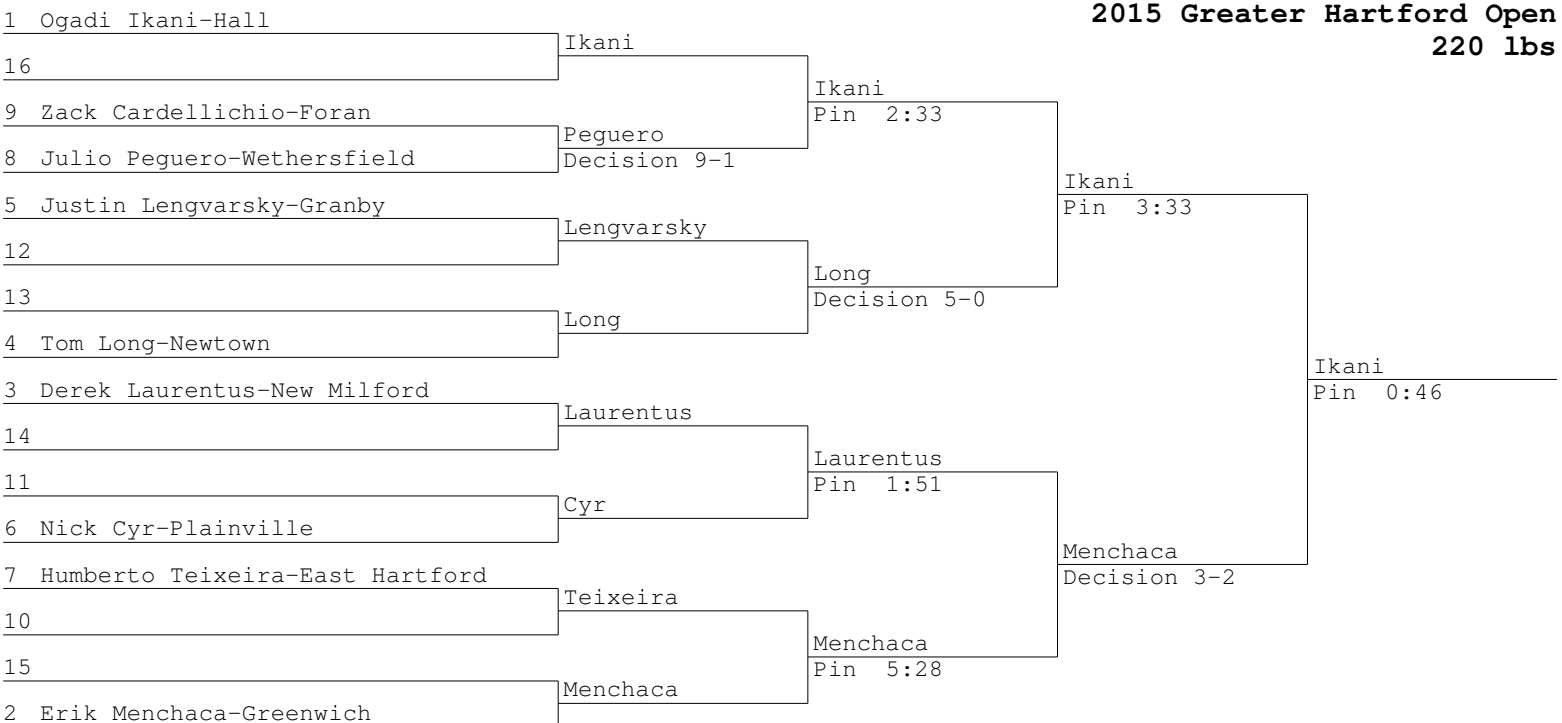

	Prior	Najarro	Pin 0:16		
	Najarro			Sarra	Decision 2-0
Moretti	Moretti	Sarra	Decision 8-1	Doyle	Decision 5-4
	Sarra			Doyle	
Duffy-JV	Duffy-JV	Duffy-JV	Decision 4-3		Flemming Decision 10-0
	Plourde-JV				
Souvannavong	Souvannavong	Kulowski	Pin 2:25		
	Kulowski	Decision 8-2		Flemming	Pin 5:04
				Flemming	

Sarra	
Kulowski	

2015 Greater Hartford Open
132 lbs

2015 Greater Hartford Open
138 lbs

2015 Greater Hartford Open
145 lbs

2015 Greater Hartford Open
152 lbs

2015 Greater Hartford Open
160 lbs

Oliveira
Lamore

2015 Greater Hartford Open
170 lbs

2015 Greater Hartford Open
182 lbs

2015 Greater Hartford Open
195 lbs

2015 Greater Hartford Open
220 lbs

Cyr
Peguero

2015 Greater Hartford Open
285 lbs

Bortot
Orejuela