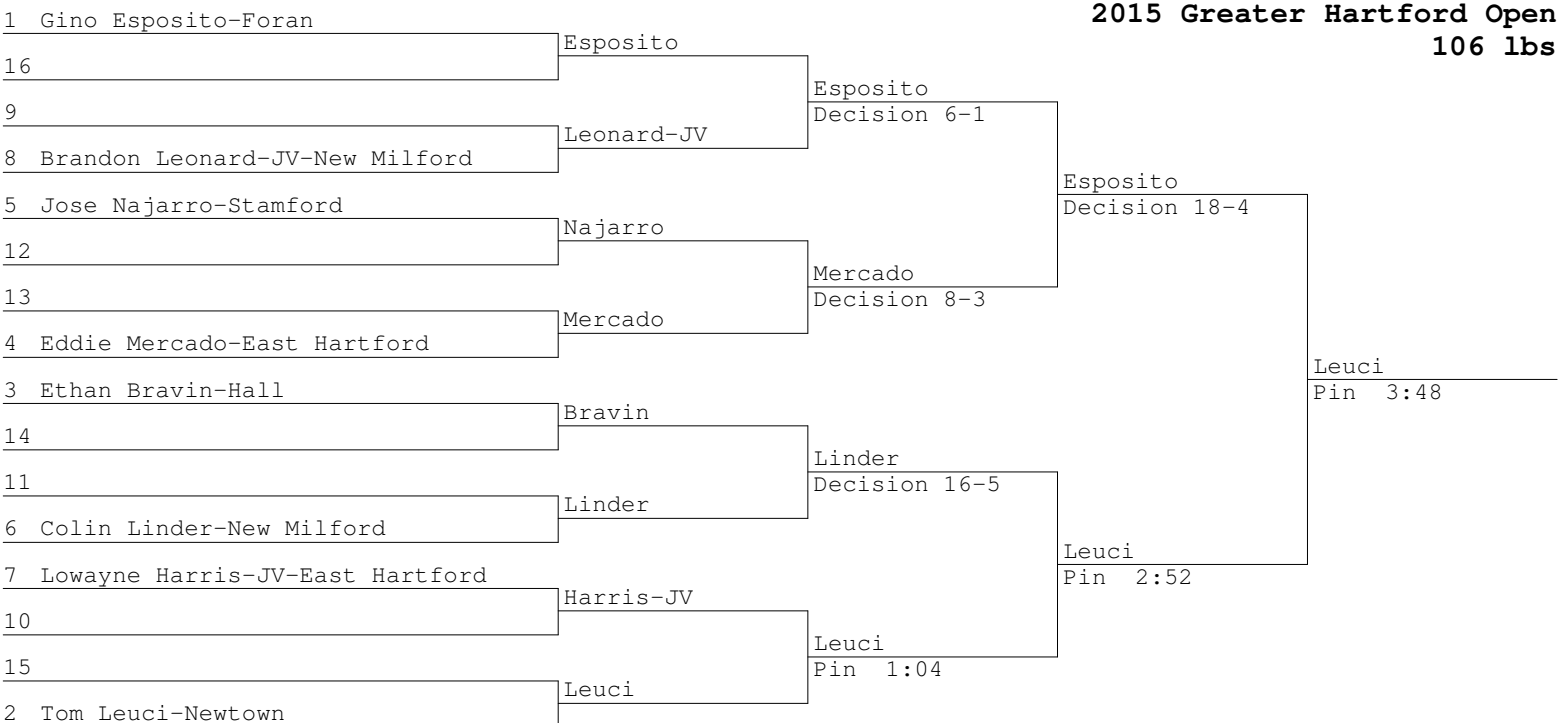

2015 Greater Hartford Open Team Scores

1	296.5	Newtown
2	184.5	New Milford
3	142.5	Greenwich
4	128.0	Foran
5	122.0	Hall
6	102.5	Granby
7	101.0	Newington
8	64.5	Wethersfield
9	60.5	Plainville
10	56.0	East Hartford
11	46.5	Stamford

2015 Greater Hartford Open
106 lbs

Bravin
Leonard-JV

2015 Greater Hartford Open
113 lbs

Mendez
Lister

2015 Greater Hartford Open
120 lbs

2015 Greater Hartford Open
126 lbs

1	Ed Lovely-Newtown	Lovely			
16				Lovely	
9	Nick Prior-Wethersfield	Kulowski	Pin 1:51		
8	Anthony Kulowski-Newington	Pin 0:44			
5	Elijah Moretti-Foran	Plourde-JV		Lovely	Pin 1:18
12	Justin Plourde-JV-Plainville	Decision 6-3			
13				Doyle	Decision 14-7
4	WyndSOR Doyle-Greenwich	Doyle			
3	Cooper Flemming-Granby	Flemming			Lovely Pin 1:08
14				Flemming	Decision 10-2
11	James Duffy-JV-Greenwich	Sarra	Decision 7-6		
6	Grant Sarra-Plainville	Decision 7-6			Schultz Decision 11-5
7	Oscar Souvannavong-East Hartford	Najarro			
10	Omar Najarro-Stamford	Decision 15-0		Schultz	Pin 1:13
15					
2	Tyler Schultz-New Milford	Schultz			

Sarra	
Kulowski	

2015 Greater Hartford Open
132 lbs

2015 Greater Hartford Open
138 lbs

2015 Greater Hartford Open
145 lbs

2015 Greater Hartford Open
152 lbs

2015 Greater Hartford Open
160 lbs

Oliveira
Lamore

2015 Greater Hartford Open
170 lbs

2015 Greater Hartford Open
182 lbs

2015 Greater Hartford Open
195 lbs

2015 Greater Hartford Open
220 lbs

Cyr
Peguero

2015 Greater Hartford Open
285 lbs

Bortot
Orejuela