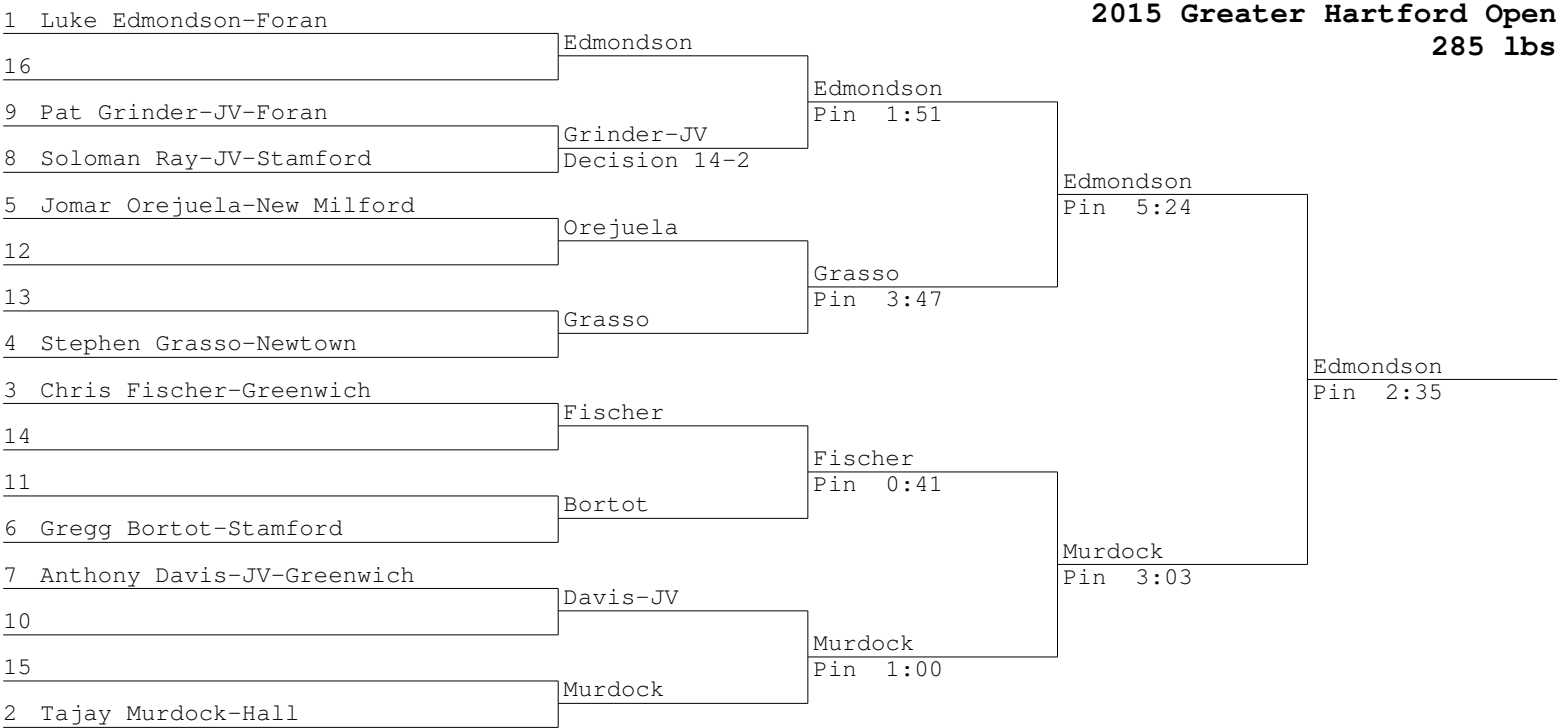

2015 Greater Hartford Open
170 lbs

2015 Greater Hartford Open
182 lbs

2015 Greater Hartford Open
195 lbs

2015 Greater Hartford Open
220 lbs

Cyr
Peguero

2015 Greater Hartford Open
285 lbs

Bortot
Orejuela