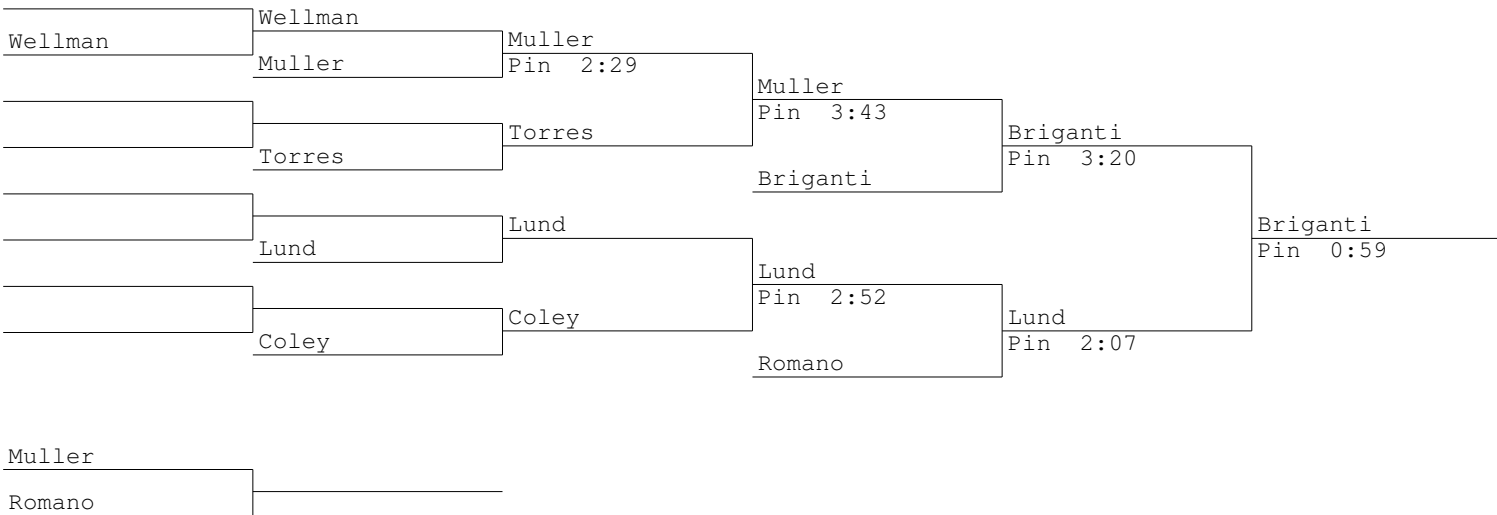

2015 Greater Hartford Open
106 lbs

Bravin
Leonard-JV

2015 Greater Hartford Open
113 lbs

Mendez
Lister

2015 Greater Hartford Open
120 lbs

2015 Greater Hartford Open
126 lbs

1	Ed Lovely-Newtown	Lovely			
16				Lovely	
9	Nick Prior-Wethersfield	Kulowski	Pin 1:51		
8	Anthony Kulowski-Newington	Pin 0:44			
5	Elijah Moretti-Foran	Plourde-JV		Lovely	Pin 1:18
12	Justin Plourde-JV-Plainville	Decision 6-3			
13				Doyle	Decision 14-7
4	WyndSOR Doyle-Greenwich	Doyle			
3	Cooper Flemming-Granby	Flemming			Lovely Pin 1:08
14				Flemming	Decision 10-2
11	James Duffy-JV-Greenwich	Sarra	Decision 7-6		
6	Grant Sarra-Plainville	Decision 7-6			Schultz Decision 11-5
7	Oscar Souvannavong-East Hartford	Najarro			
10	Omar Najarro-Stamford	Decision 15-0		Schultz	Pin 1:13
15					
2	Tyler Schultz-New Milford	Schultz			

	Prior	Najarro	Pin 0:16		
	Najarro			Sarra	Decision 2-0
Moretti	Moretti	Sarra	Decision 8-1	Doyle	Decision 5-4
	Sarra			Doyle	
Duffy-JV	Duffy-JV	Duffy-JV	Decision 4-3		Flemming Decision 10-0
	Plourde-JV				
Souvannavong	Souvannavong	Kulowski	Pin 2:25		
	Kulowski	Decision 8-2		Flemming	Pin 5:04
				Flemming	