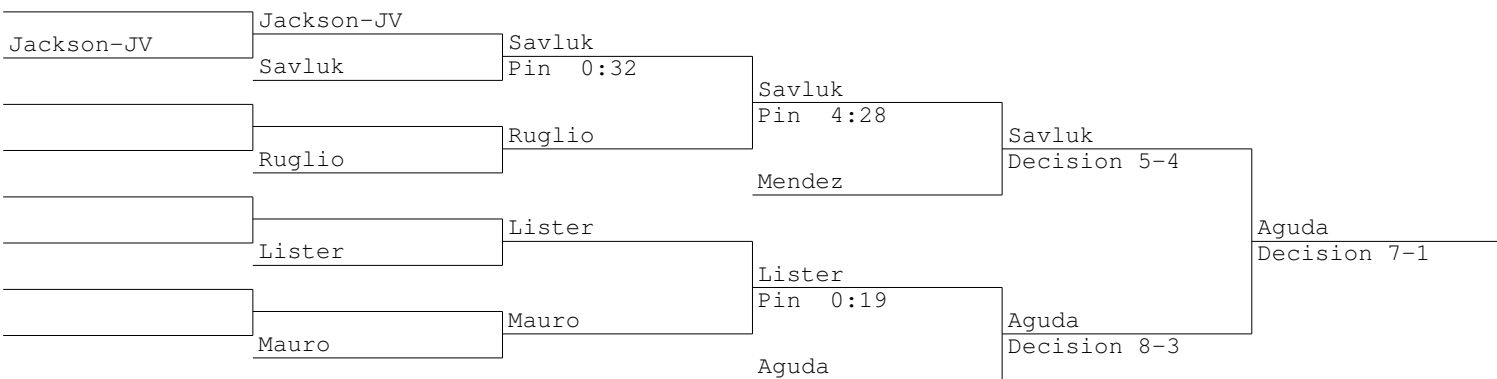

2015 Greater Hartford Open Team Scores

1	296.5	Newtown
2	184.5	New Milford
3	142.5	Greenwich
4	128.0	Foran
5	122.0	Hall
6	102.5	Granby
7	101.0	Newington
8	64.5	Wethersfield
9	60.5	Plainville
10	56.0	East Hartford
11	46.5	Stamford

2015 Greater Hartford Open
106 lbs

Bravin
Leonard-JV

2015 Greater Hartford Open
113 lbs

Mendez
Lister

2015 Greater Hartford Open
120 lbs

2015 Greater Hartford Open
126 lbs

1	Ed Lovely-Newtown	Lovely			
16				Lovely	
9	Nick Prior-Wethersfield	Kulowski	Pin 1:51		
8	Anthony Kulowski-Newington	Pin 0:44			
5	Elijah Moretti-Foran	Plourde-JV		Lovely	Pin 1:18
12	Justin Plourde-JV-Plainville	Decision 6-3			
13				Doyle	Decision 14-7
4	WyndSOR Doyle-Greenwich	Doyle			
3	Cooper Flemming-Granby	Flemming			Lovely Pin 1:08
14				Flemming	Decision 10-2
11	James Duffy-JV-Greenwich	Sarra	Decision 7-6		
6	Grant Sarra-Plainville	Decision 7-6			Schultz Decision 11-5
7	Oscar Souvannavong-East Hartford	Najarro			
10	Omar Najarro-Stamford	Decision 15-0		Schultz	Pin 1:13
15					
2	Tyler Schultz-New Milford	Schultz			