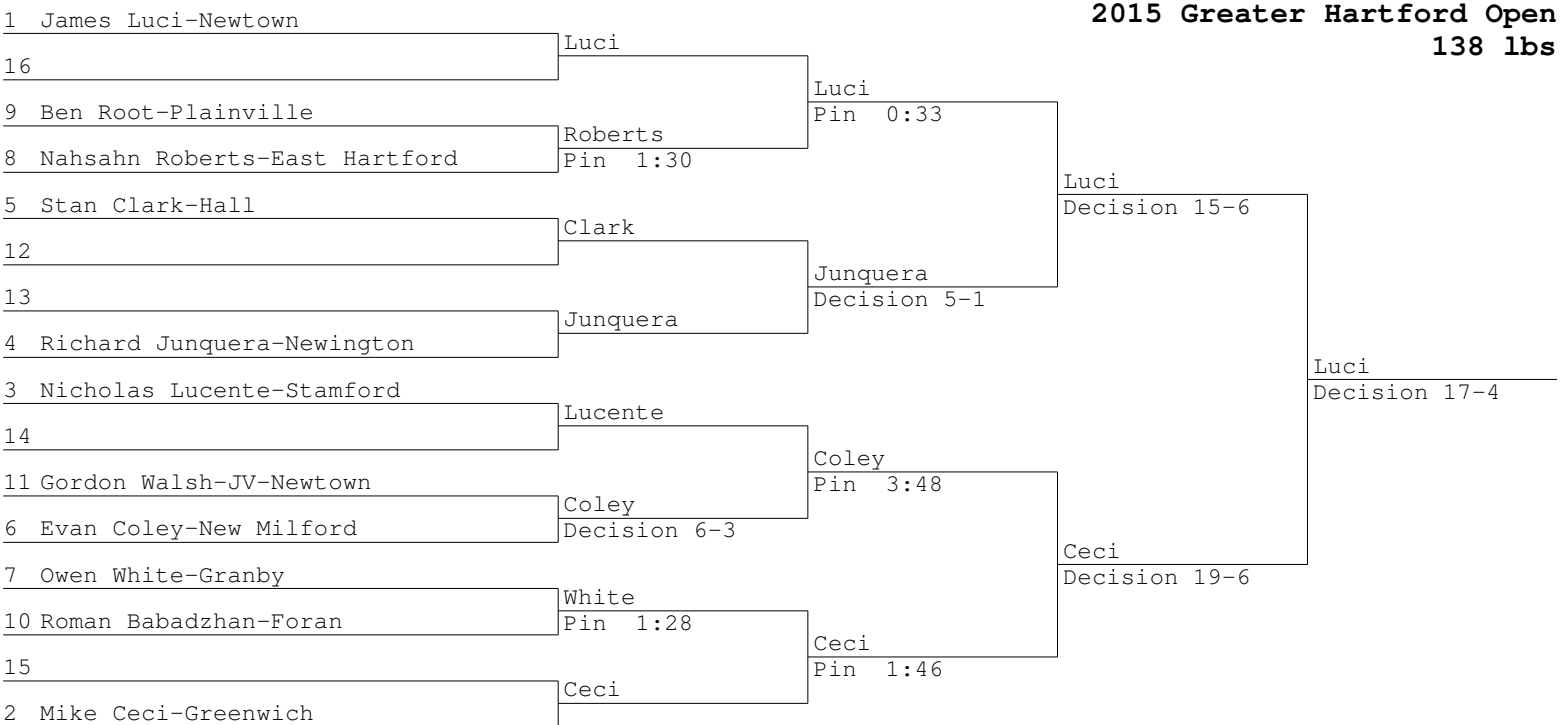

2015 Greater Hartford Open
138 lbs