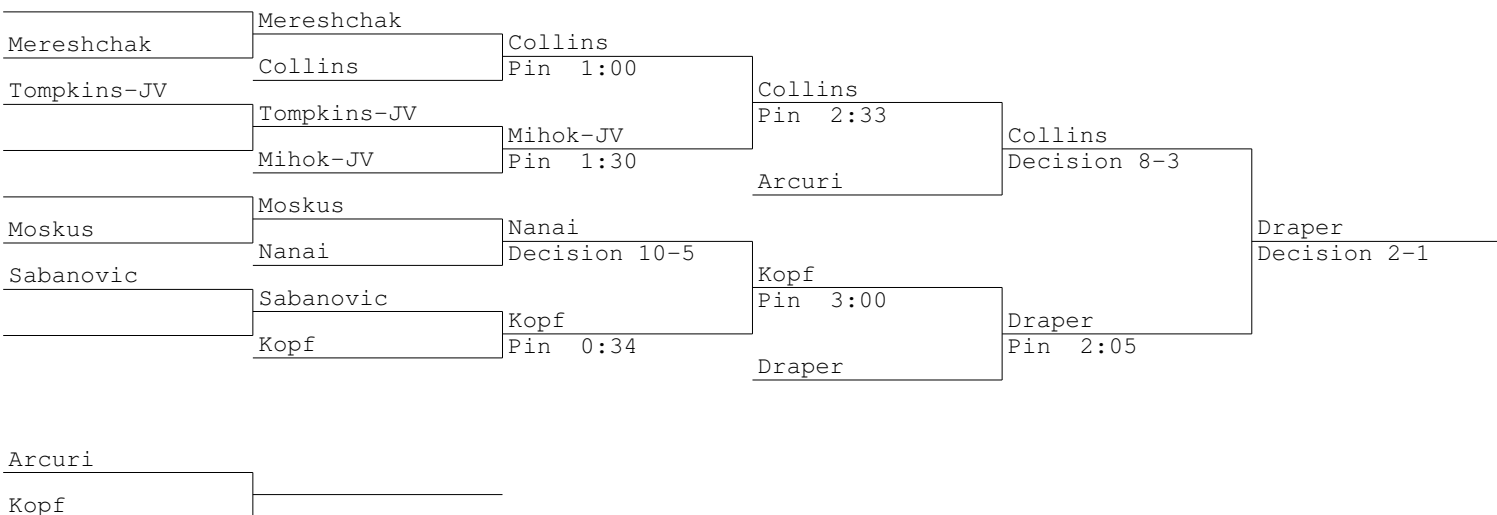

2015 Greater Hartford Open
170 lbs