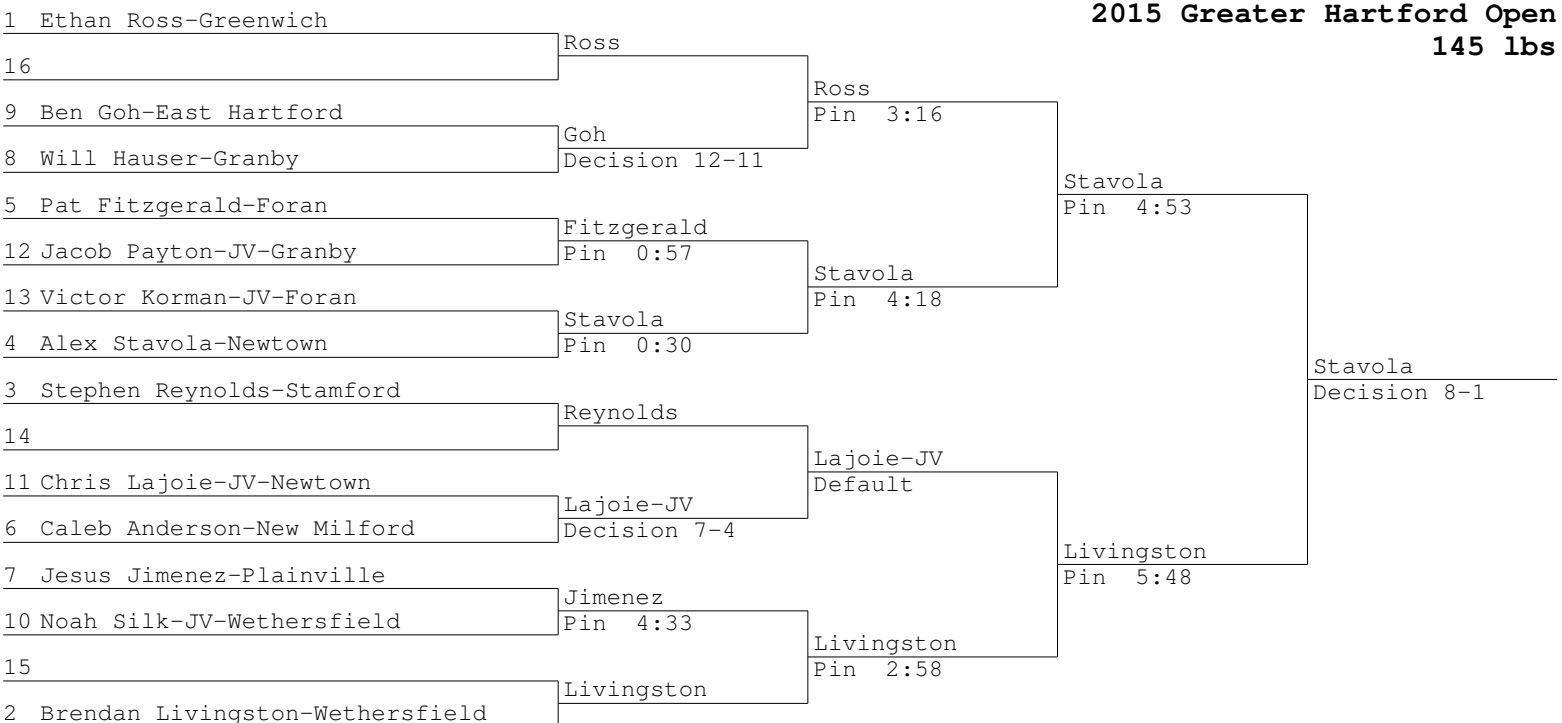

Sarra	
Kulowski	

2015 Greater Hartford Open
132 lbs

2015 Greater Hartford Open
138 lbs

2015 Greater Hartford Open
145 lbs

2015 Greater Hartford Open
152 lbs

2015 Greater Hartford Open
160 lbs

Oliveira
Lamore

2015 Greater Hartford Open
170 lbs

2015 Greater Hartford Open
182 lbs

2015 Greater Hartford Open
195 lbs

2015 Greater Hartford Open
220 lbs

Cyr
Peguero

2015 Greater Hartford Open
285 lbs

Bortot
Orejuela