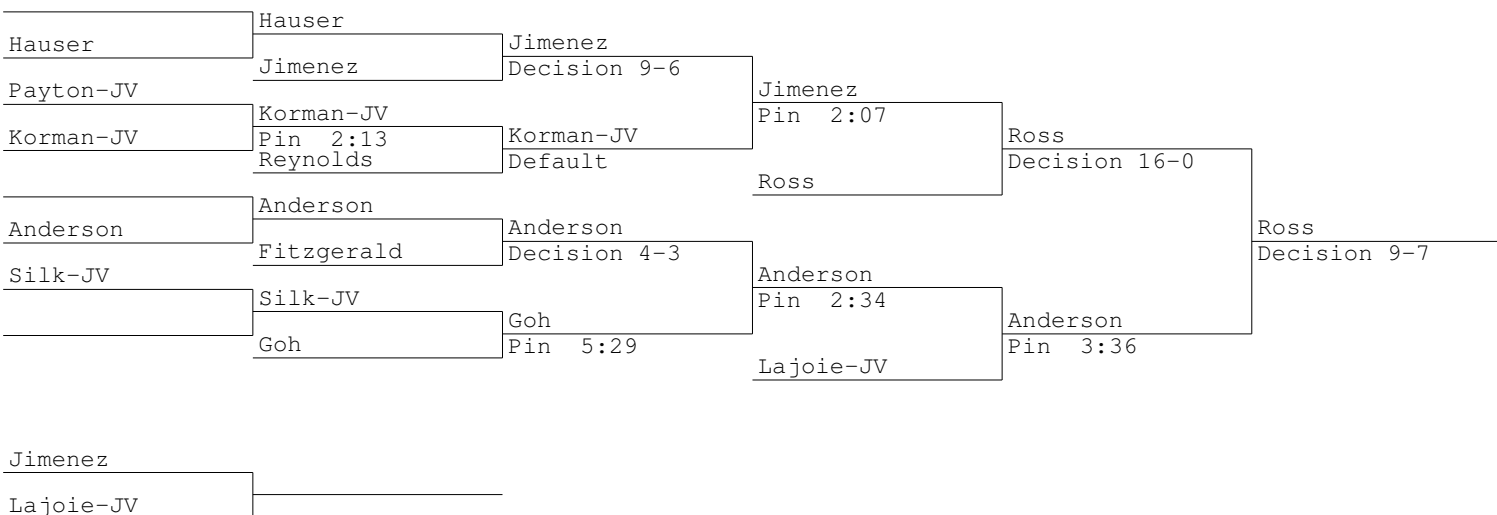

	Prior	Najarro	Pin 0:16		
	Najarro			Sarra	Decision 2-0
Moretti	Moretti	Sarra	Decision 8-1	Doyle	Decision 5-4
	Sarra			Doyle	
Duffy-JV	Duffy-JV	Duffy-JV	Decision 4-3		Flemming Decision 10-0
	Plourde-JV				
Souvannavong	Souvannavong	Kulowski	Pin 2:25		
	Kulowski	Decision 8-2		Flemming	Pin 5:04
				Flemming	

Sarra	
Kulowski	

2015 Greater Hartford Open
132 lbs

2015 Greater Hartford Open
138 lbs

2015 Greater Hartford Open
145 lbs

2015 Greater Hartford Open
152 lbs

2015 Greater Hartford Open
160 lbs

Oliveira
Lamore

2015 Greater Hartford Open
170 lbs

2015 Greater Hartford Open
182 lbs

2015 Greater Hartford Open
195 lbs

2015 Greater Hartford Open
220 lbs

Cyr
Peguero

2015 Greater Hartford Open
285 lbs

Bortot
Orejuela