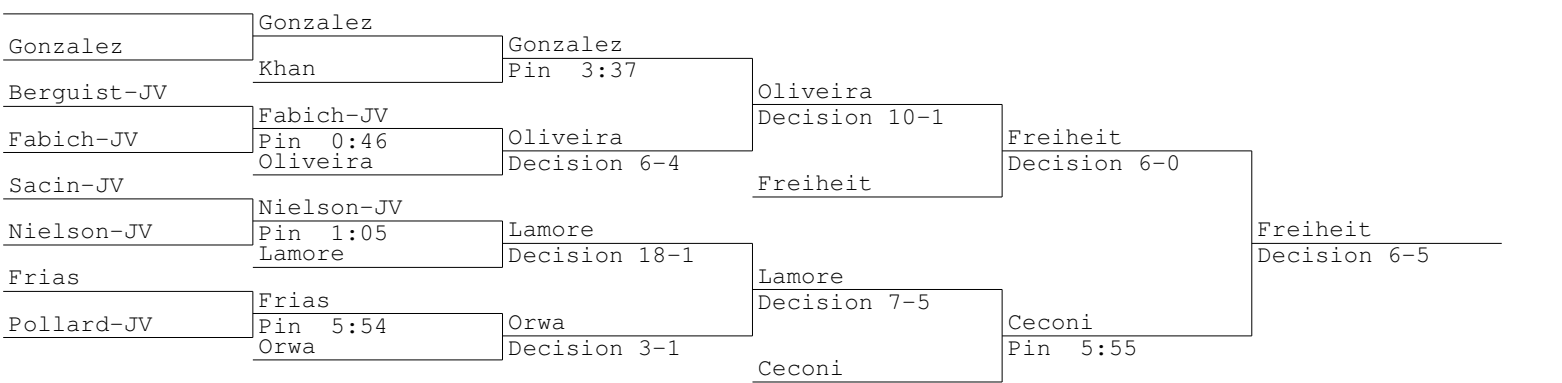

	Prior	Najarro	Pin 0:16		
	Najarro			Sarra	Decision 2-0
Moretti	Moretti	Sarra	Decision 8-1	Doyle	Decision 5-4
	Sarra			Doyle	
Duffy-JV	Duffy-JV	Duffy-JV	Decision 4-3		Flemming Decision 10-0
	Plourde-JV				
Souvannavong	Souvannavong	Kulowski	Pin 2:25		
	Kulowski	Decision 8-2		Flemming	Pin 5:04
				Flemming	

Sarra	
Kulowski	

2015 Greater Hartford Open
132 lbs

2015 Greater Hartford Open
138 lbs

2015 Greater Hartford Open
145 lbs

2015 Greater Hartford Open
152 lbs

2015 Greater Hartford Open
160 lbs

Oliveira
Lamore

2015 Greater Hartford Open
170 lbs

2015 Greater Hartford Open
182 lbs

2015 Greater Hartford Open
195 lbs

2015 Greater Hartford Open
220 lbs

Cyr
Peguero

2015 Greater Hartford Open
285 lbs

Bortot
Orejuela