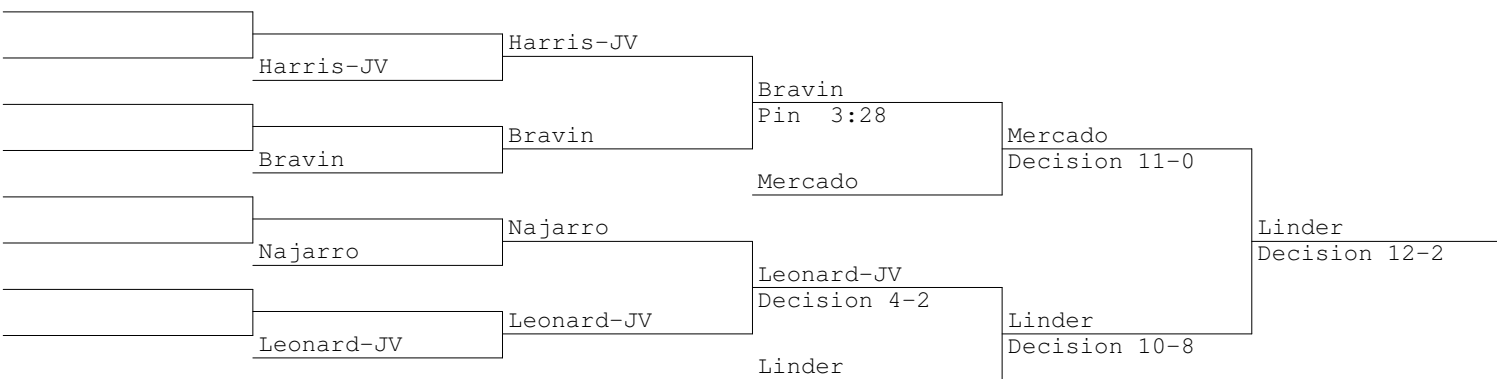

2015 Greater Hartford Open Team Scores

1	296.5	Newtown
2	184.5	New Milford
3	142.5	Greenwich
4	128.0	Foran
5	122.0	Hall
6	102.5	Granby
7	101.0	Newington
8	64.5	Wethersfield
9	60.5	Plainville
10	56.0	East Hartford
11	46.5	Stamford

2015 Greater Hartford Open
106 lbs

Bravin
Leonard-JV

2015 Greater Hartford Open
113 lbs

Mendez
Lister

2015 Greater Hartford Open
120 lbs

2015 Greater Hartford Open
126 lbs

1	Ed Lovely-Newtown	Lovely			
16				Lovely	
9	Nick Prior-Wethersfield	Kulowski	Pin 1:51		
8	Anthony Kulowski-Newington	Pin 0:44			
5	Elijah Moretti-Foran	Plourde-JV		Lovely	Pin 1:18
12	Justin Plourde-JV-Plainville	Decision 6-3			
13				Doyle	Decision 14-7
4	WyndSOR Doyle-Greenwich	Doyle			
3	Cooper Flemming-Granby	Flemming			Lovely Pin 1:08
14				Flemming	Decision 10-2
11	James Duffy-JV-Greenwich	Sarra	Decision 7-6		
6	Grant Sarra-Plainville	Decision 7-6			Schultz Decision 11-5
7	Oscar Souvannavong-East Hartford	Najarro			
10	Omar Najarro-Stamford	Decision 15-0		Schultz	Pin 1:13
15					
2	Tyler Schultz-New Milford	Schultz			