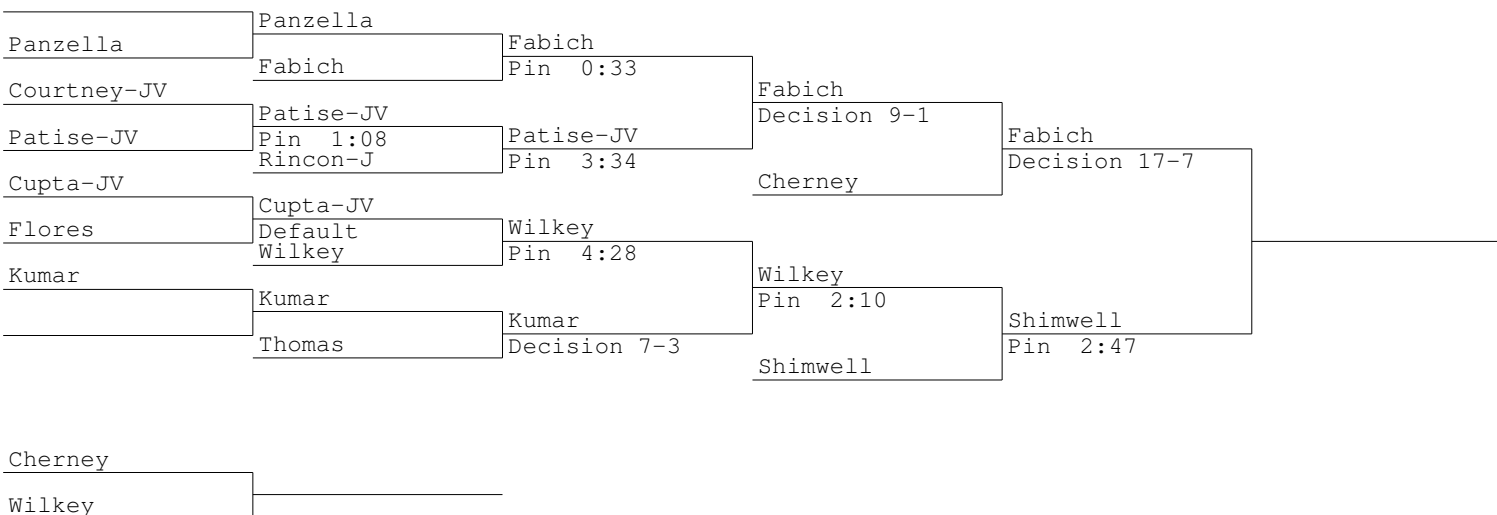

	Prior	Najarro	Pin 0:16		
	Najarro			Sarra	Decision 2-0
Moretti	Moretti	Sarra	Decision 8-1	Doyle	Decision 5-4
	Sarra			Doyle	
Duffy-JV	Duffy-JV	Duffy-JV	Decision 4-3		Flemming Decision 10-0
	Plourde-JV				
Souvannavong	Souvannavong	Kulowski	Pin 2:25		
	Kulowski	Decision 8-2		Flemming	Pin 5:04
				Flemming	

Sarra	
Kulowski	

2015 Greater Hartford Open
132 lbs

2015 Greater Hartford Open
138 lbs

2015 Greater Hartford Open
145 lbs

2015 Greater Hartford Open
152 lbs

2015 Greater Hartford Open
160 lbs

Oliveira
Lamore