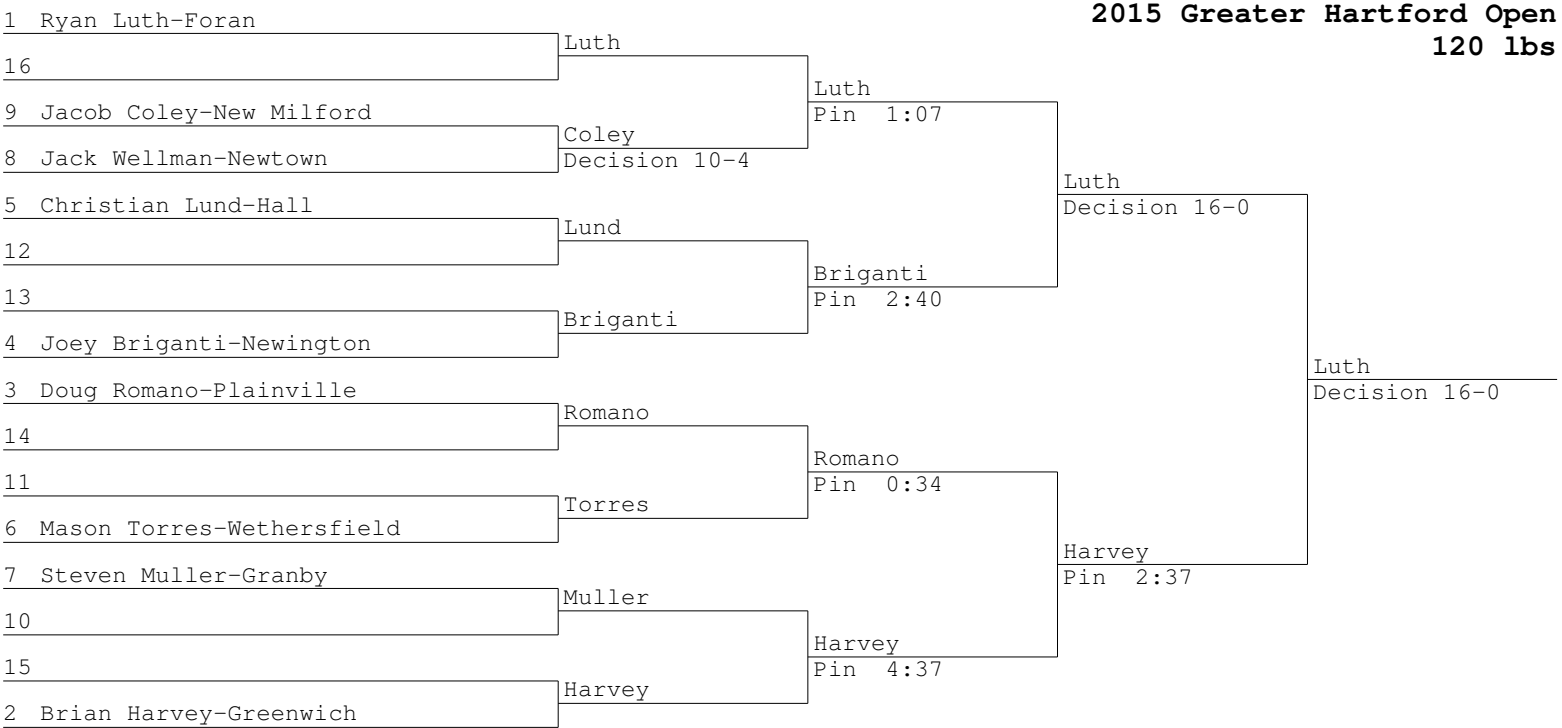

2015 Greater Hartford Open
106 lbs

Bravin
Leonard-JV

2015 Greater Hartford Open
113 lbs

Mendez
Lister

2015 Greater Hartford Open
120 lbs

2015 Greater Hartford Open
126 lbs

1	Ed Lovely-Newtown	Lovely			
16				Lovely	
9	Nick Prior-Wethersfield	Kulowski	Pin 1:51		
8	Anthony Kulowski-Newington	Pin 0:44			
5	Elijah Moretti-Foran	Plourde-JV		Lovely	Pin 1:18
12	Justin Plourde-JV-Plainville	Decision 6-3			
13				Doyle	Decision 14-7
4	WyndSOR Doyle-Greenwich	Doyle			
3	Cooper Flemming-Granby	Flemming			Lovely Pin 1:08
14				Flemming	Decision 10-2
11	James Duffy-JV-Greenwich	Sarra	Decision 7-6		
6	Grant Sarra-Plainville	Decision 7-6			Schultz Decision 11-5
7	Oscar Souvannavong-East Hartford	Najarro			
10	Omar Najarro-Stamford	Decision 15-0		Schultz	Pin 1:13
15					
2	Tyler Schultz-New Milford	Schultz			

	Prior	Najarro	Pin 0:16		
	Najarro			Sarra	Decision 2-0
Moretti	Moretti	Sarra	Decision 8-1	Doyle	Decision 5-4
	Sarra			Doyle	
Duffy-JV	Duffy-JV	Duffy-JV	Decision 4-3		Flemming Decision 10-0
	Plourde-JV				
Souvannavong	Souvannavong	Kulowski	Pin 2:25		
	Kulowski	Decision 8-2		Flemming	Pin 5:04
				Flemming	