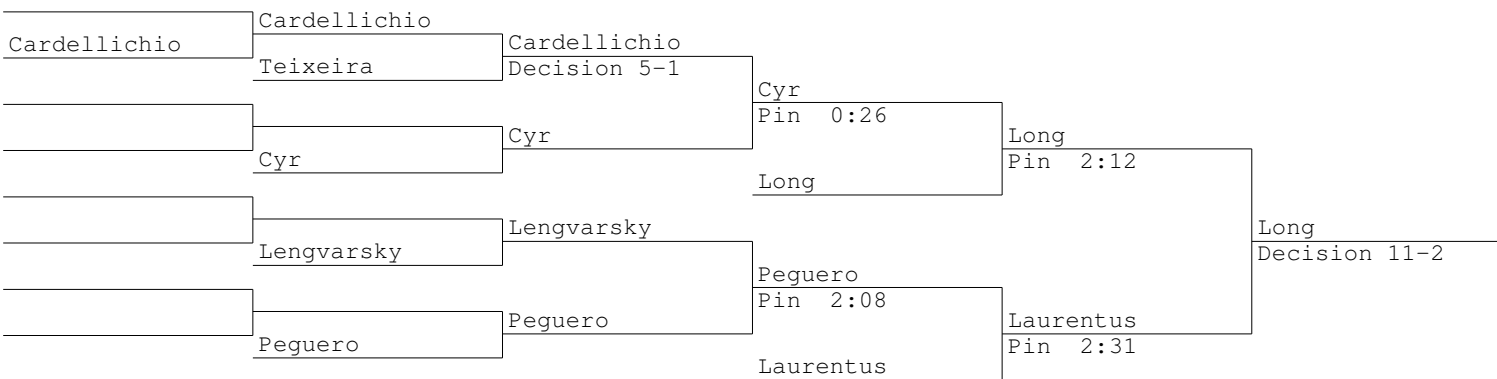

	Prior	Najarro	Pin 0:16		
	Najarro			Sarra	Decision 2-0
Moretti	Moretti	Sarra	Decision 8-1	Doyle	Decision 5-4
	Sarra			Doyle	
Duffy-JV	Duffy-JV	Duffy-JV	Decision 4-3		Flemming Decision 10-0
	Plourde-JV				
Souvannavong	Souvannavong	Kulowski	Pin 2:25		
	Kulowski	Decision 8-2		Flemming	Pin 5:04
				Flemming	

2015 Greater Hartford Open
170 lbs

2015 Greater Hartford Open
182 lbs

2015 Greater Hartford Open
195 lbs

2015 Greater Hartford Open
220 lbs

Cyr
Peguero

2015 Greater Hartford Open
285 lbs

Bortot
Orejuela