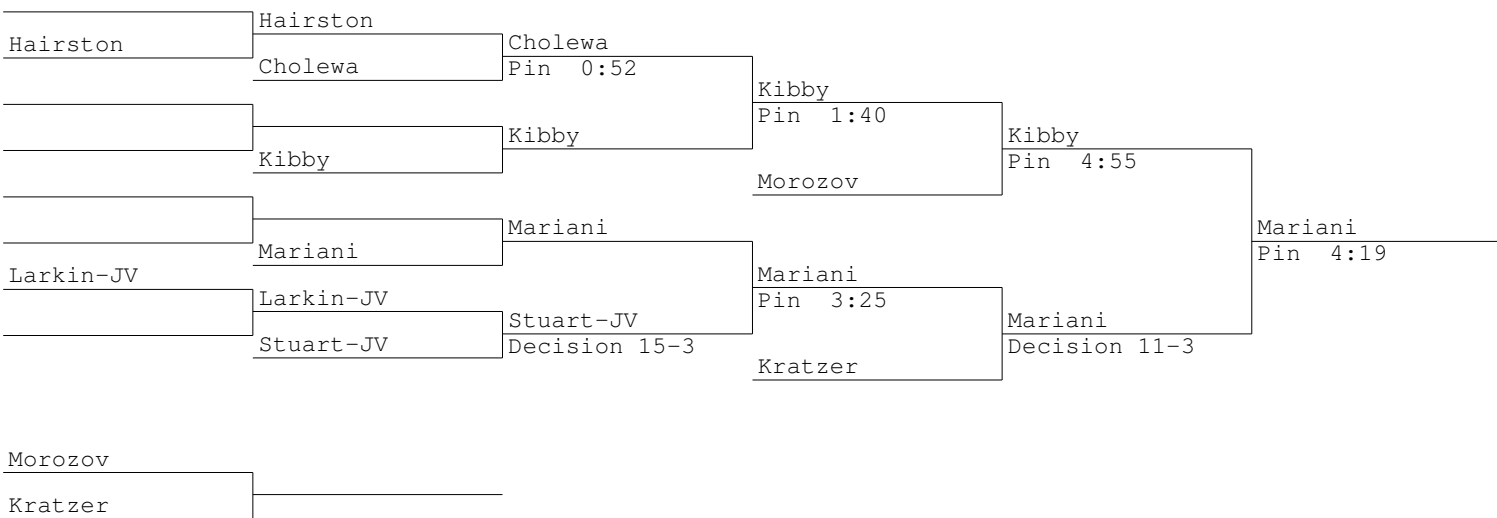

	Prior	Najarro	Pin 0:16		
	Najarro			Sarra	Decision 2-0
Moretti	Moretti	Sarra	Decision 8-1	Doyle	Decision 5-4
	Sarra			Doyle	
Duffy-JV	Duffy-JV	Duffy-JV	Decision 4-3		Flemming Decision 10-0
	Plourde-JV				
Souvannavong	Souvannavong	Kulowski	Pin 2:25		
	Kulowski	Decision 8-2		Flemming	Pin 5:04
				Flemming	

Sarra	
Kulowski	

2015 Greater Hartford Open
132 lbs

2015 Greater Hartford Open
138 lbs

2015 Greater Hartford Open
145 lbs

2015 Greater Hartford Open
152 lbs

2015 Greater Hartford Open
160 lbs

Oliveira
Lamore

2015 Greater Hartford Open
170 lbs

2015 Greater Hartford Open
182 lbs

2015 Greater Hartford Open
195 lbs

2015 Greater Hartford Open
220 lbs

Cyr
Peguero

2015 Greater Hartford Open
285 lbs

Bortot
Orejuela