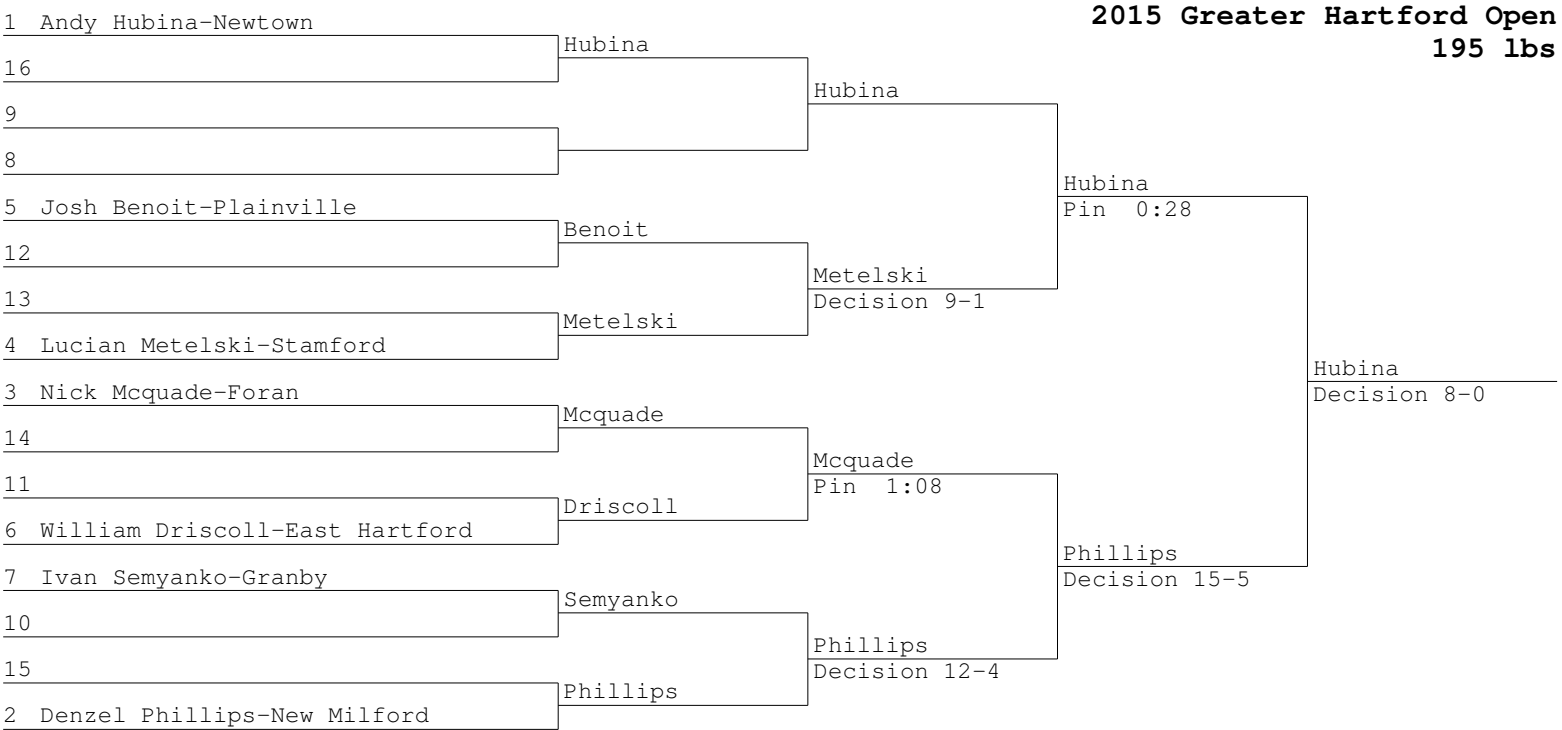

	Prior	Najarro	Pin 0:16		
	Najarro			Sarra	Decision 2-0
Moretti	Moretti	Sarra	Decision 8-1	Doyle	Decision 5-4
	Sarra			Doyle	
Duffy-JV	Duffy-JV	Duffy-JV	Decision 4-3		Flemming Decision 10-0
	Plourde-JV				
Souvannavong	Souvannavong	Kulowski	Pin 2:25		
	Kulowski	Decision 8-2		Flemming	Pin 5:04
				Flemming	

Sarra	
Kulowski	

2015 Greater Hartford Open
132 lbs

2015 Greater Hartford Open
138 lbs

2015 Greater Hartford Open
145 lbs

2015 Greater Hartford Open
152 lbs

2015 Greater Hartford Open
160 lbs

Oliveira
Lamore

2015 Greater Hartford Open
170 lbs

2015 Greater Hartford Open
182 lbs

2015 Greater Hartford Open
195 lbs

2015 Greater Hartford Open
220 lbs

Cyr
Peguero

2015 Greater Hartford Open
285 lbs

Bortot
Orejuela