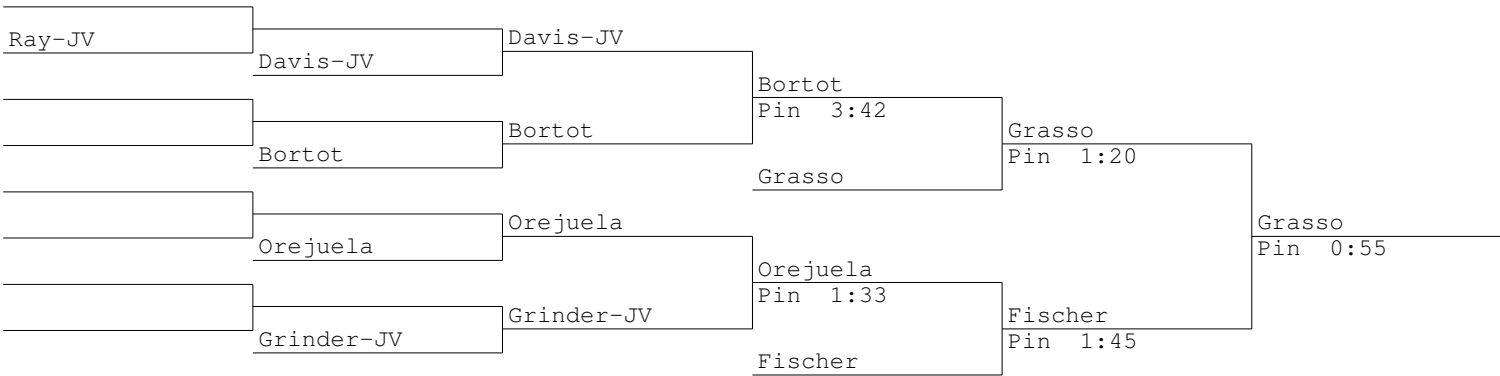

	Prior	Najarro	Pin 0:16		
	Najarro			Sarra	Decision 2-0
Moretti	Moretti	Sarra	Decision 8-1	Doyle	Decision 5-4
	Sarra			Doyle	
Duffy-JV	Duffy-JV	Duffy-JV	Decision 4-3		Flemming Decision 10-0
	Plourde-JV				
Souvannavong	Souvannavong	Kulowski	Pin 2:25		
	Kulowski	Decision 8-2		Flemming	Pin 5:04
				Flemming	

2015 Greater Hartford Open
170 lbs

2015 Greater Hartford Open
182 lbs

2015 Greater Hartford Open
195 lbs

2015 Greater Hartford Open
220 lbs

Cyr
Peguero

2015 Greater Hartford Open
285 lbs

Bortot
Orejuela