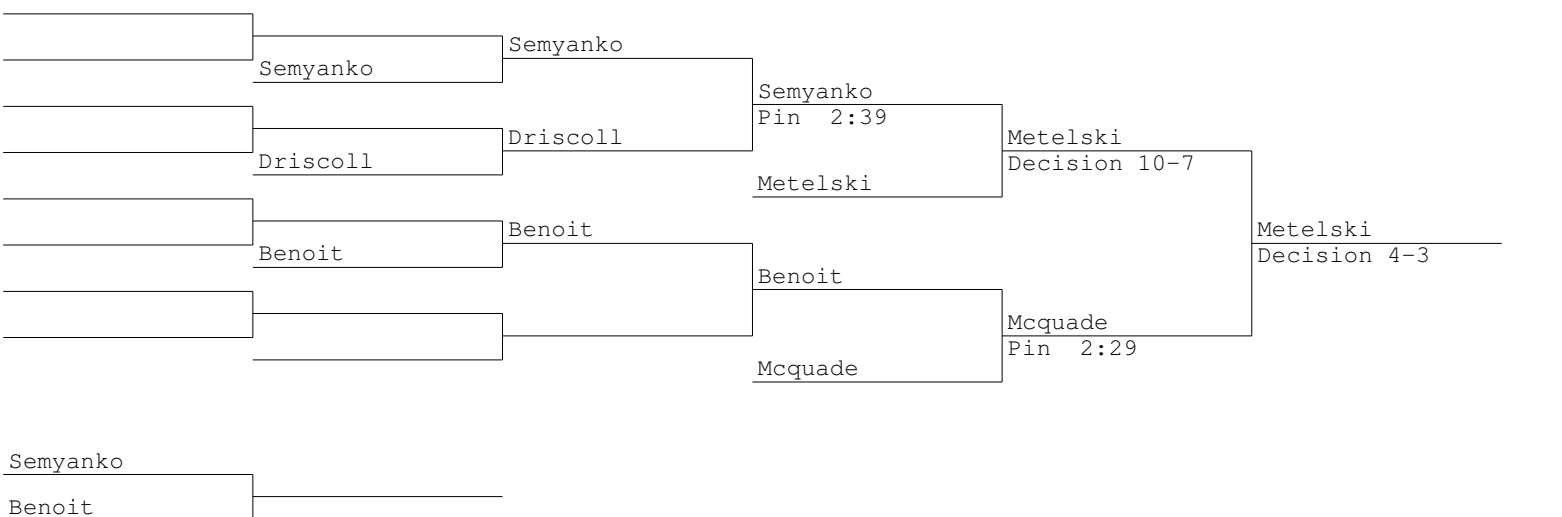

2015 Greater Hartford Open
195 lbs