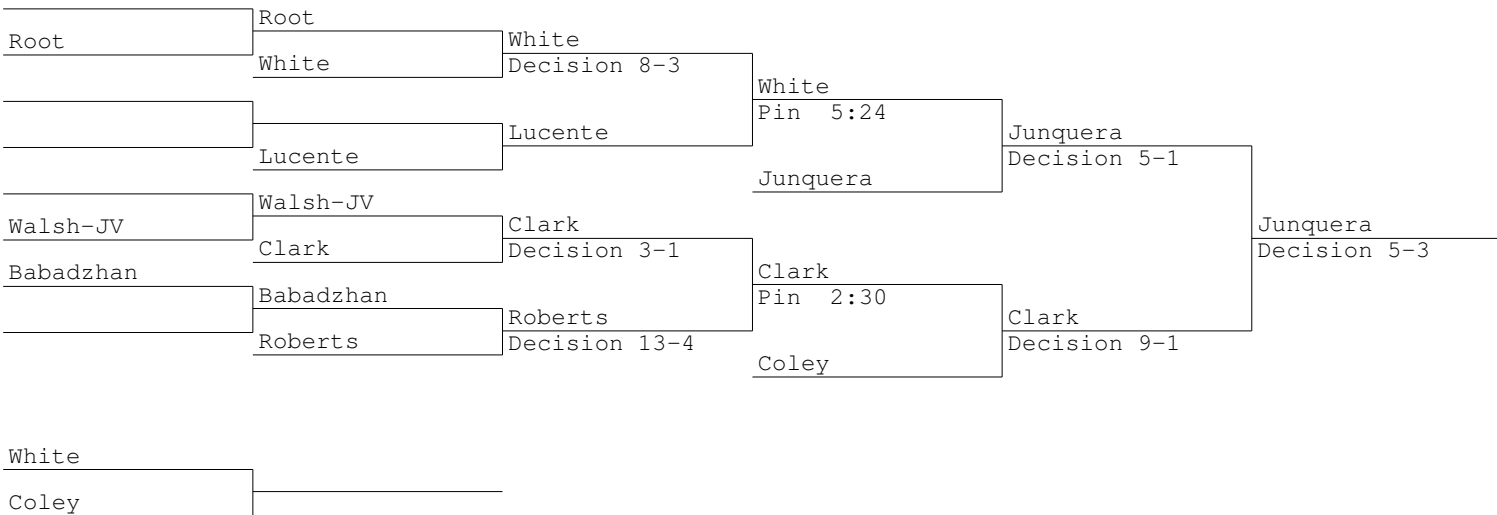

2015 Greater Hartford Open
138 lbs