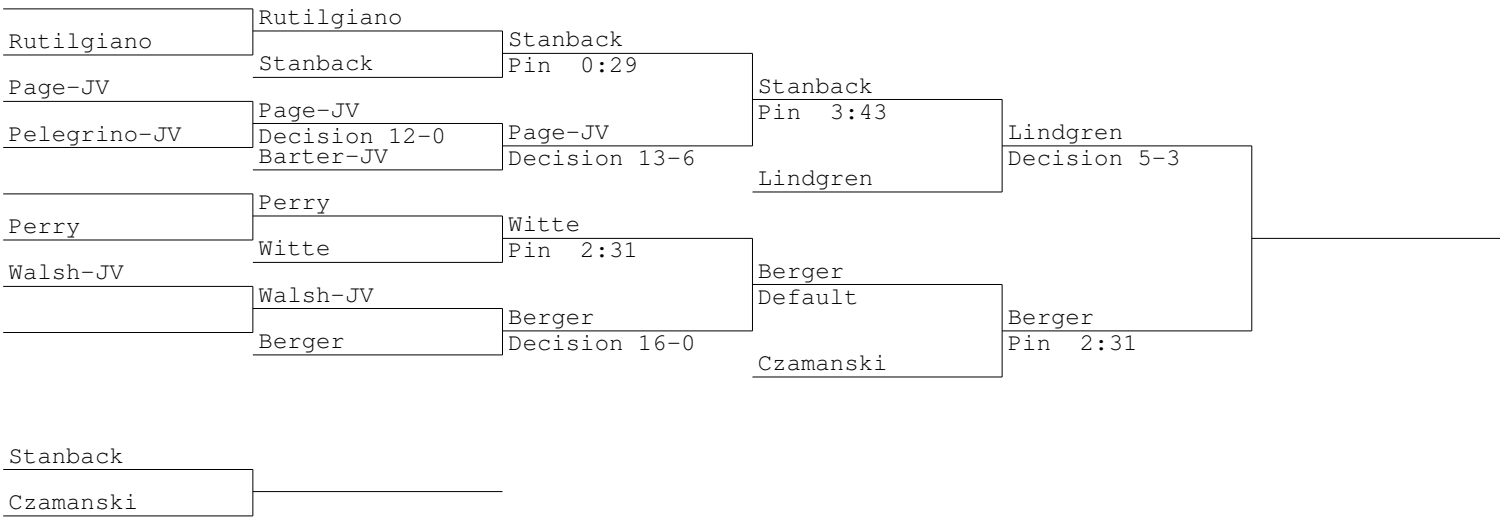

2015 Greater Hartford Open
126 lbs

1	Ed Lovely-Newtown	Lovely			
16				Lovely	
9	Nick Prior-Wethersfield	Kulowski	Pin 1:51		
8	Anthony Kulowski-Newington	Pin 0:44			
5	Elijah Moretti-Foran	Plourde-JV		Lovely	Pin 1:18
12	Justin Plourde-JV-Plainville	Decision 6-3			
13				Doyle	Decision 14-7
4	WyndSOR Doyle-Greenwich	Doyle			
3	Cooper Flemming-Granby	Flemming			Lovely Pin 1:08
14				Flemming	Decision 10-2
11	James Duffy-JV-Greenwich	Sarra	Decision 7-6		
6	Grant Sarra-Plainville	Decision 7-6			Schultz Decision 11-5
7	Oscar Souvannavong-East Hartford	Najarro			
10	Omar Najarro-Stamford	Decision 15-0		Schultz	Pin 1:13
15					
2	Tyler Schultz-New Milford	Schultz			

	Prior	Najarro	Pin 0:16		
	Najarro			Sarra	Decision 2-0
Moretti	Moretti	Sarra	Decision 8-1	Doyle	Decision 5-4
	Sarra			Doyle	
Duffy-JV	Duffy-JV	Duffy-JV	Decision 4-3		Flemming Decision 10-0
	Plourde-JV				
Souvannavong	Souvannavong	Kulowski	Pin 2:25		
	Kulowski	Decision 8-2		Flemming	Pin 5:04
				Flemming	

Sarra	
Kulowski	

2015 Greater Hartford Open
132 lbs