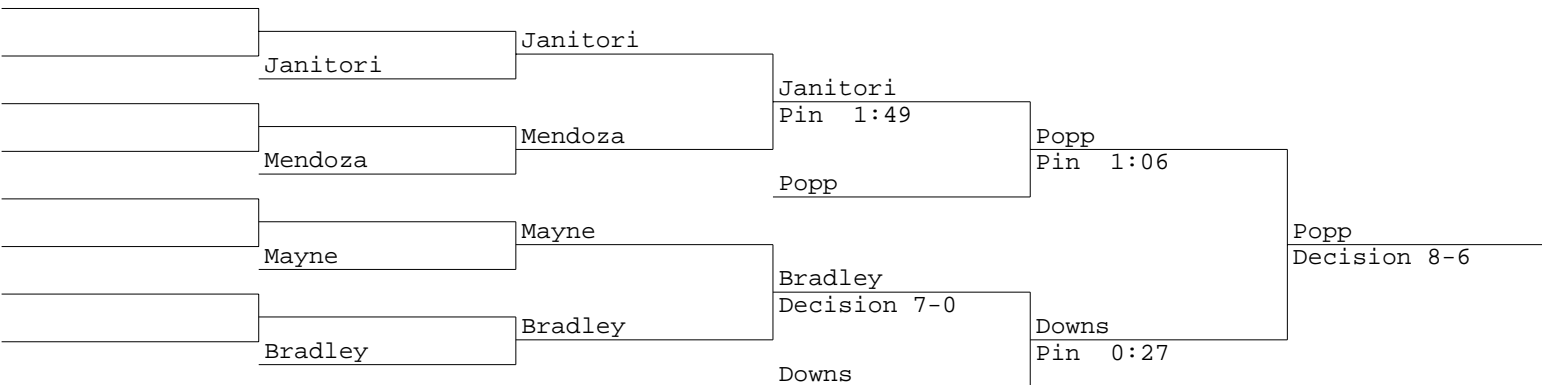

Lawless Invitational 2015
106 lbs

Lawless Invitational 2015
113 lbs

Ferguson
Fortuna

Lawless Invitational 2015
132 lbs

Lawless Invitational 2015
138 lbs

Lawless Invitational 2015
145 lbs

Lawless Invitational 2015
152 lbs