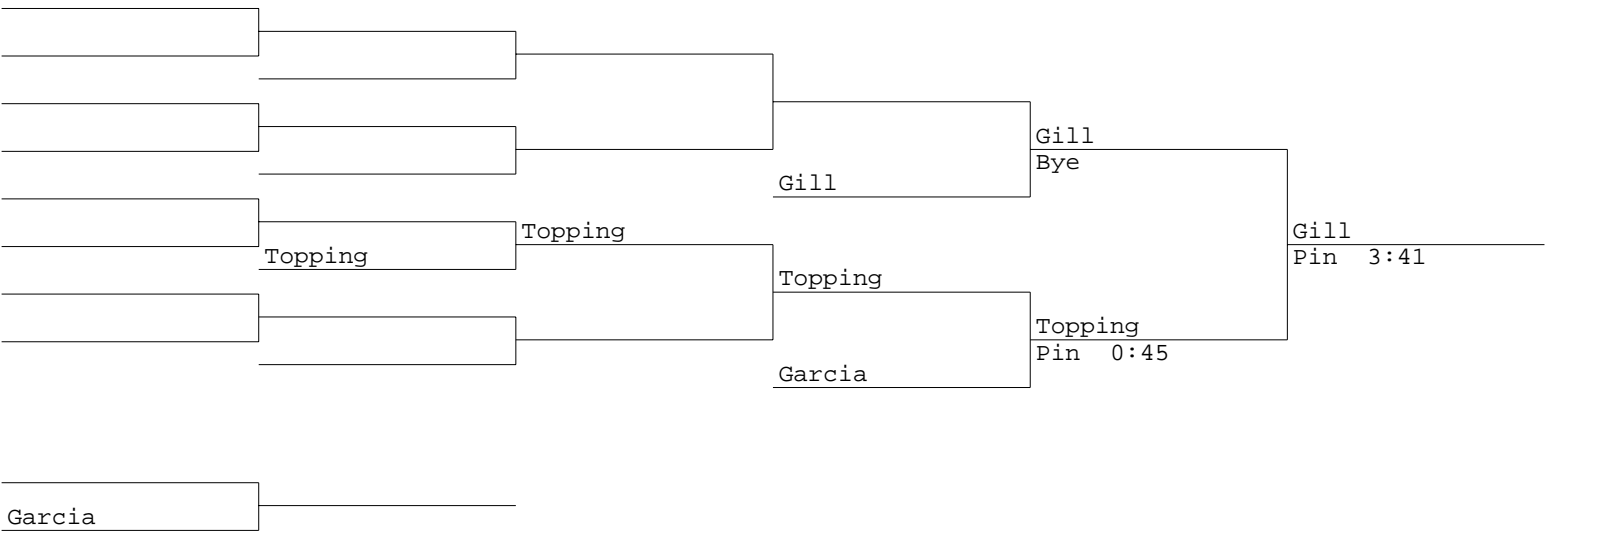

Lawless Invitational 2015
106 lbs

Lawless Invitational 2015
113 lbs

Ferguson
Fortuna

Lawless Invitational 2015
132 lbs

Lawless Invitational 2015
138 lbs

Lawless Invitational 2015
145 lbs

Lawless Invitational 2015
152 lbs