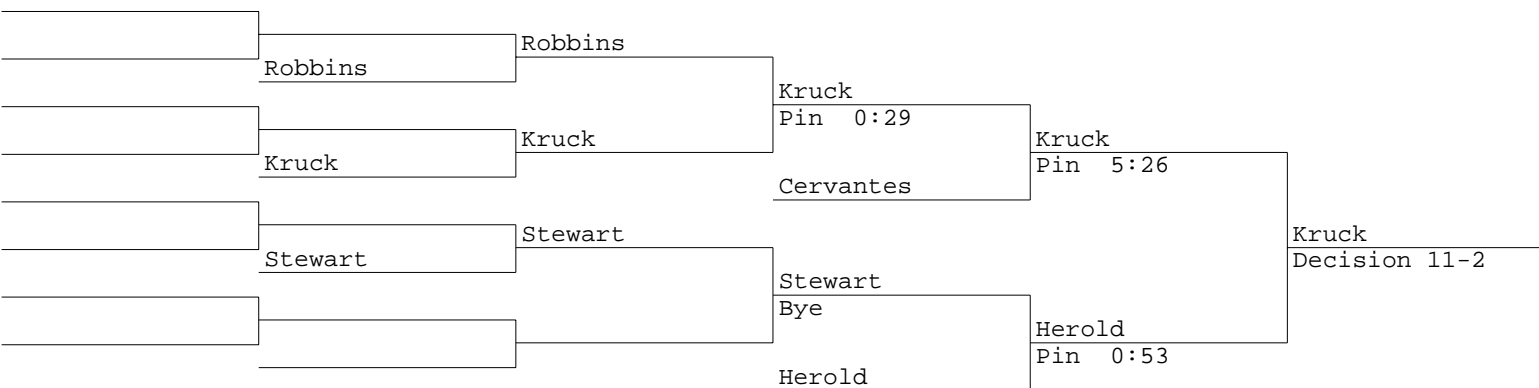

Lawless Invitational 2015
106 lbs

Lawless Invitational 2015
113 lbs

Ferguson
Fortuna

Lawless Invitational 2015
132 lbs

Lawless Invitational 2015
138 lbs

Lawless Invitational 2015
145 lbs

Lawless Invitational 2015
152 lbs