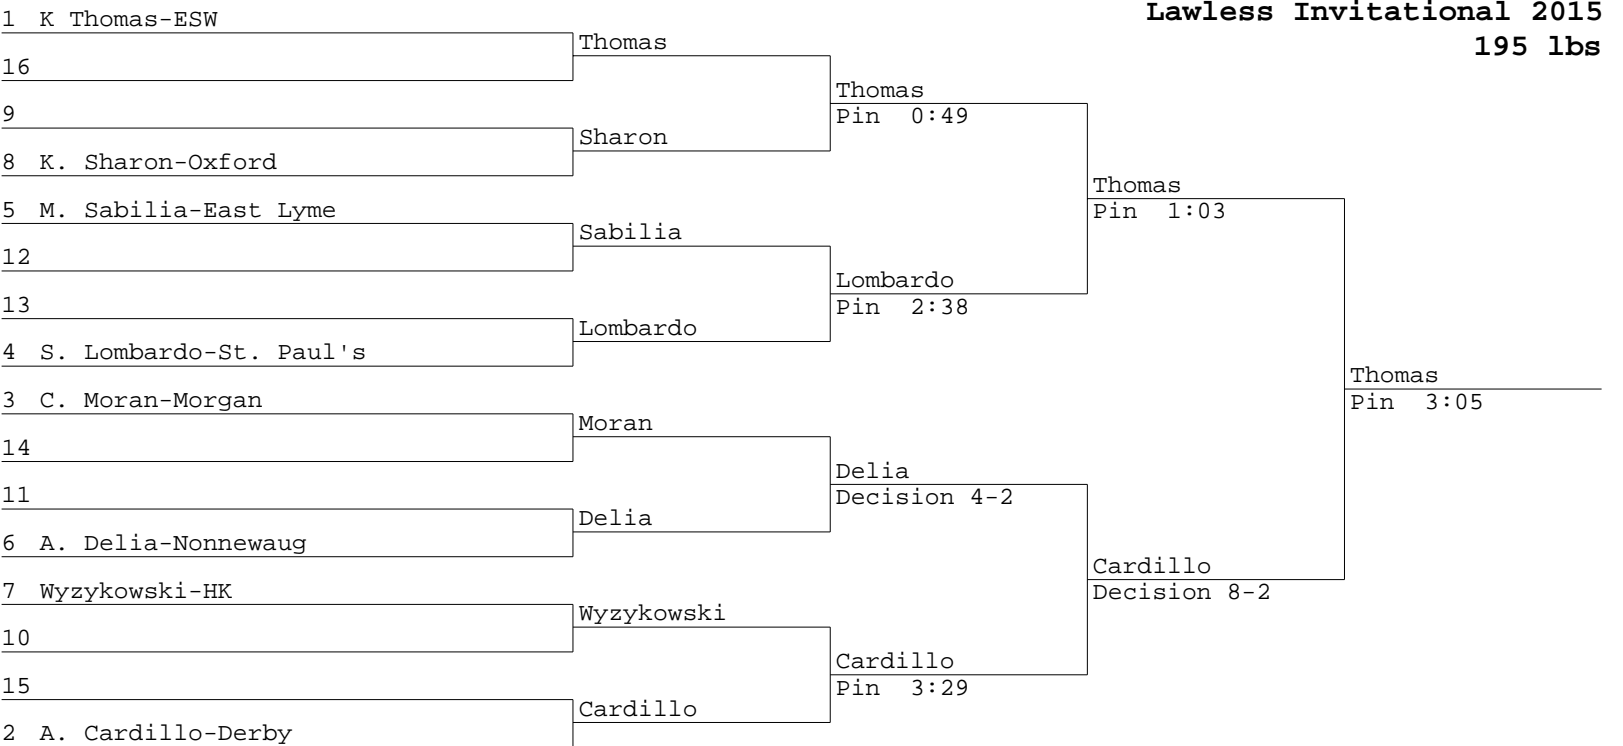

Cervantes
Stewart

Lawless Invitational 2015
160 lbs

Silva
Kolaczenko

Lawless Invitational 2015
182 lbs

Hardisty
Melendez

Lawless Invitational 2015
195 lbs

Lombardo
Sabilia

Lawless Invitational 2015
220 lbs