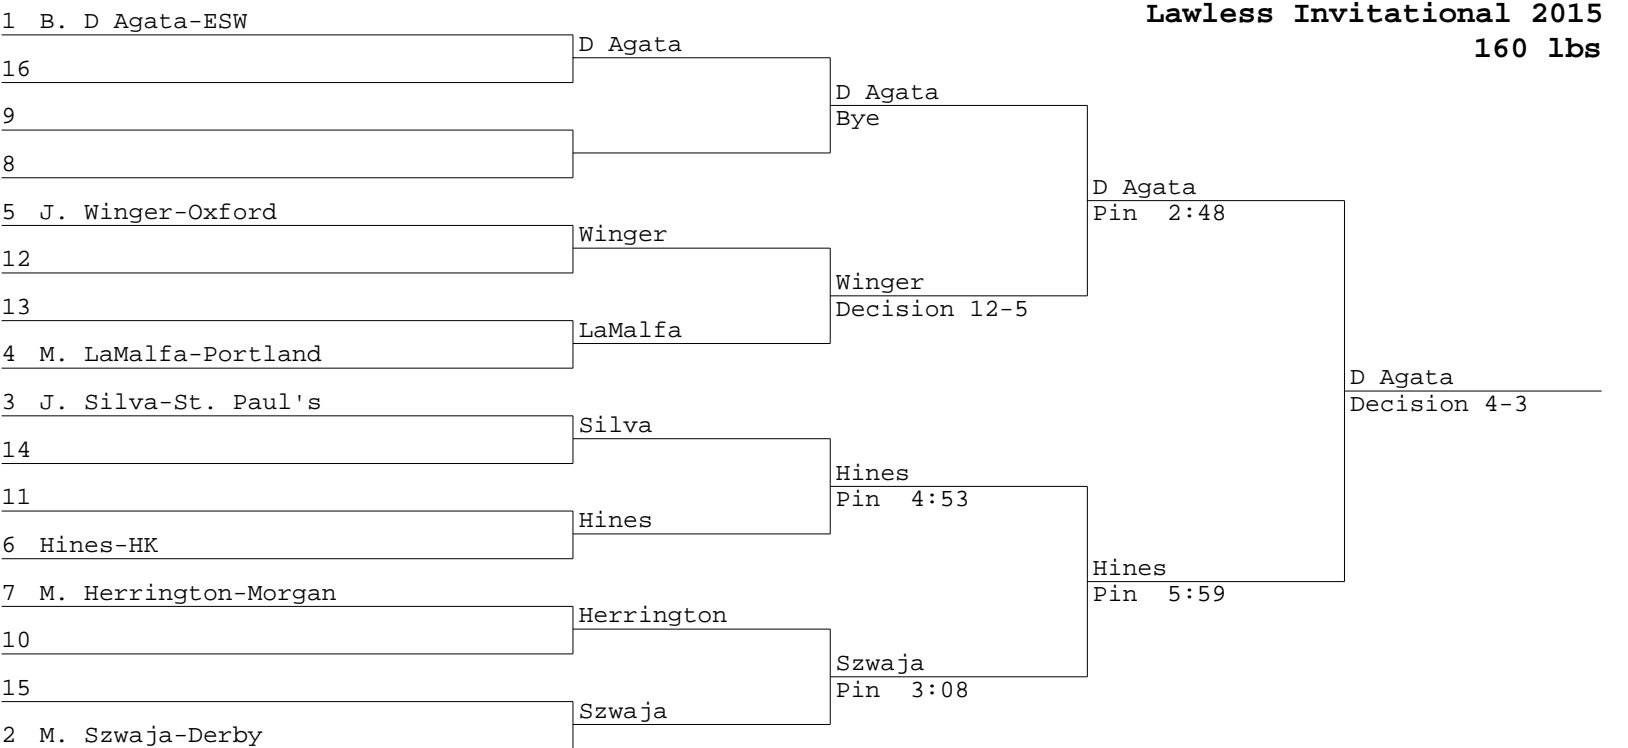

Lawless Invitational 2015 Team Scores

1	183.0	HK
2	143.5	Derby
3	139.0	Morgan
4	115.0	ESW
5	104.5	Nonnewaug
6	100.5	Portland
7	93.0	East Lyme
8	71.0	Oxford
9	58.0	St. Paul's
10	18.0	OSW
11	18.0	East Hampton

Lawless Invitational 2015
106 lbs

Lawless Invitational 2015
113 lbs

Ferguson
Fortuna

Lawless Invitational 2015
132 lbs

Lawless Invitational 2015
138 lbs

Lawless Invitational 2015
145 lbs

Lawless Invitational 2015
152 lbs

Cervantes
Stewart

Lawless Invitational 2015
160 lbs

Silva
Kolaczenko

Lawless Invitational 2015
182 lbs

Hardisty
Melendez

Lawless Invitational 2015
195 lbs

Lombardo
Sabilia

Lawless Invitational 2015
220 lbs