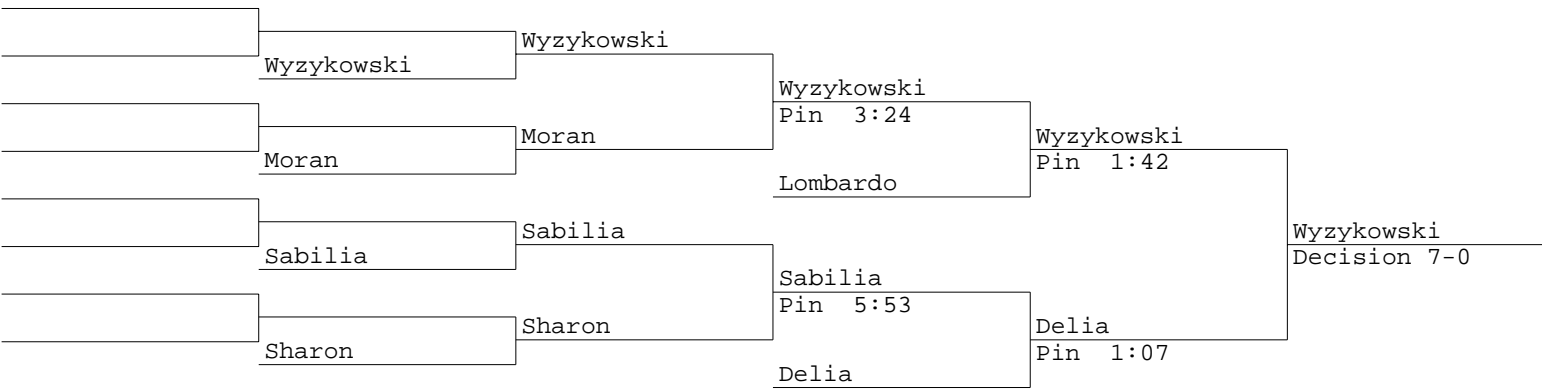

Cervantes
Stewart

Lawless Invitational 2015
160 lbs

Silva
Kolaczenko

Lawless Invitational 2015
182 lbs

Hardisty
Melendez

Lawless Invitational 2015
195 lbs

Lombardo
Sabilia

Lawless Invitational 2015
220 lbs