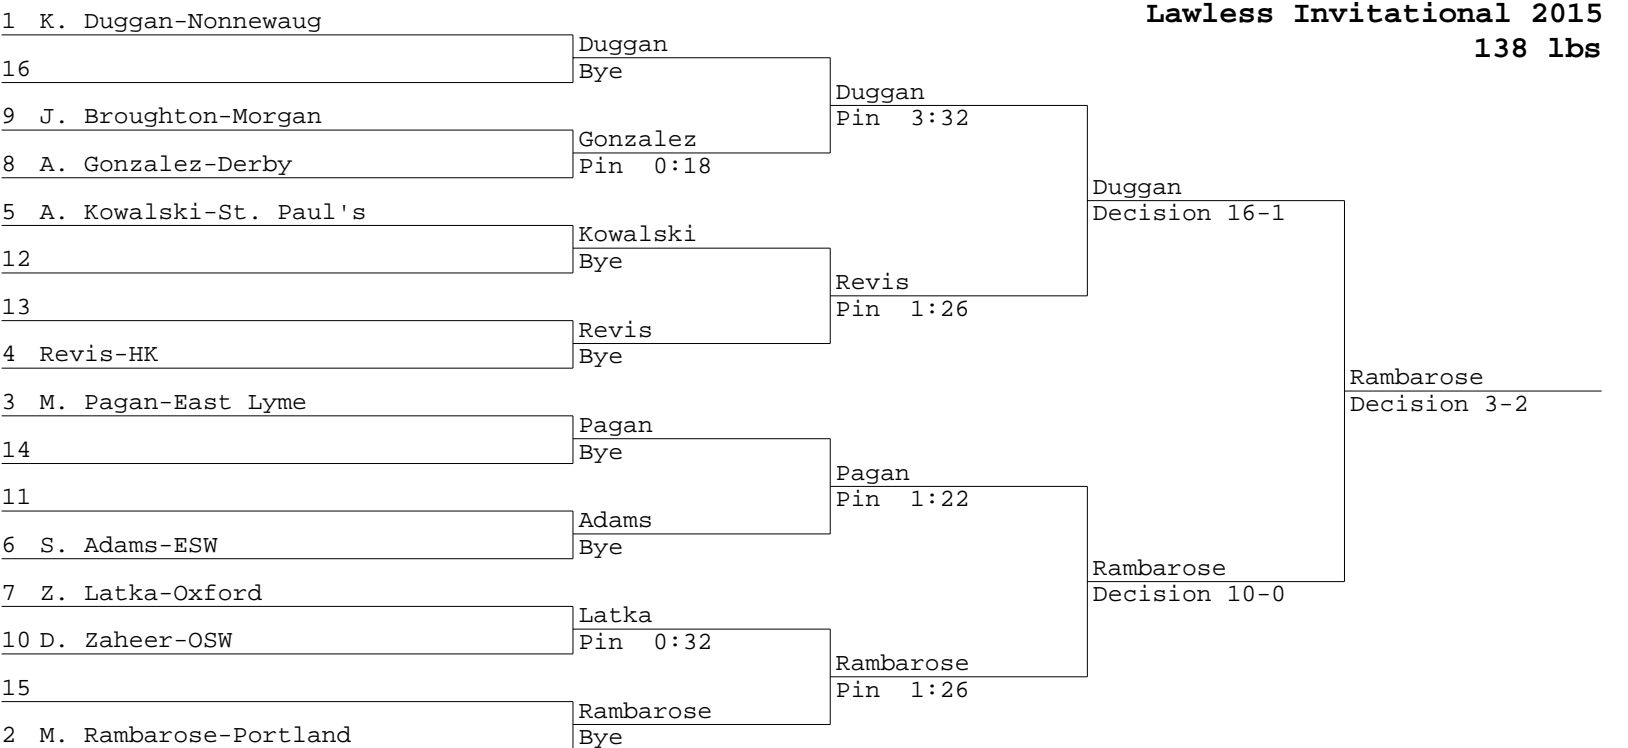

Lawless Invitational 2015 Team Scores

1	183.0	HK
2	143.5	Derby
3	139.0	Morgan
4	115.0	ESW
5	104.5	Nonnewaug
6	100.5	Portland
7	93.0	East Lyme
8	71.0	Oxford
9	58.0	St. Paul's
10	18.0	OSW
11	18.0	East Hampton

Lawless Invitational 2015
106 lbs

Lawless Invitational 2015
113 lbs

Ferguson
Fortuna

Lawless Invitational 2015
132 lbs

Lawless Invitational 2015
138 lbs

Lawless Invitational 2015
145 lbs

Lawless Invitational 2015
152 lbs