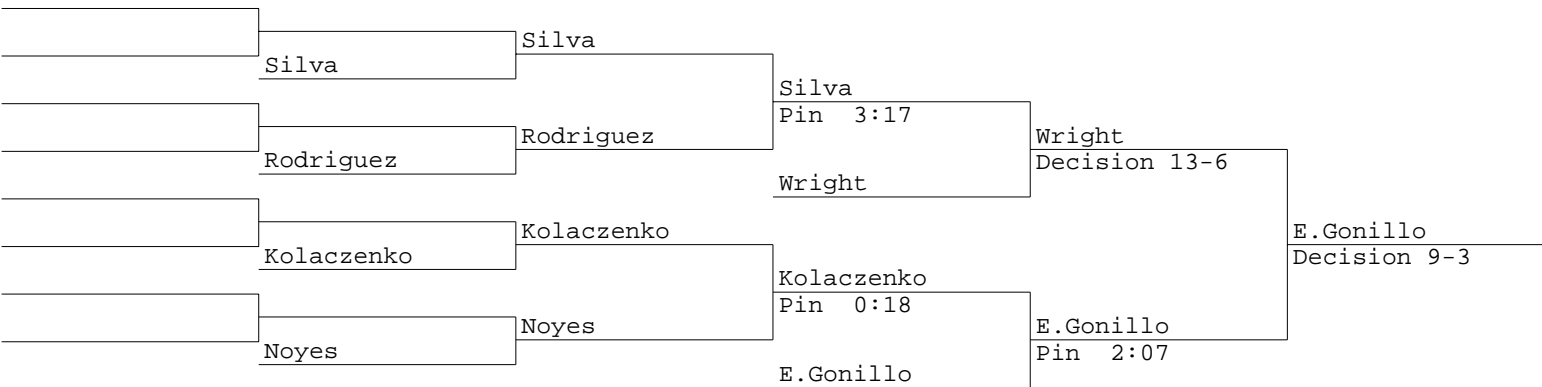

Silva
Kolaczenko