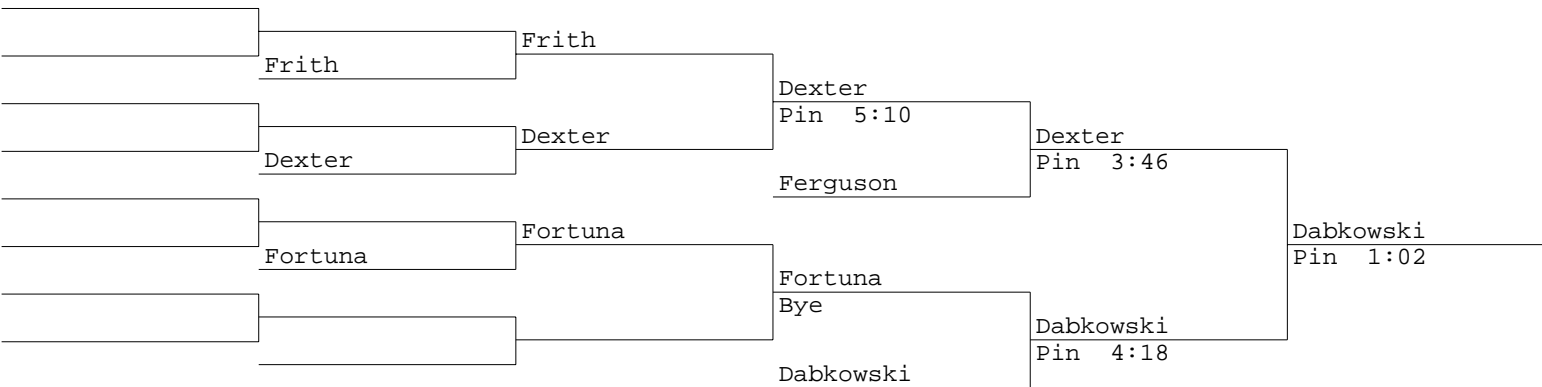

Lawless Invitational 2015 Team Scores

1	183.0	HK
2	143.5	Derby
3	139.0	Morgan
4	115.0	ESW
5	104.5	Nonnewaug
6	100.5	Portland
7	93.0	East Lyme
8	71.0	Oxford
9	58.0	St. Paul's
10	18.0	OSW
11	18.0	East Hampton

Lawless Invitational 2015
106 lbs

Lawless Invitational 2015
113 lbs

Ferguson
Fortuna

Lawless Invitational 2015
132 lbs

Lawless Invitational 2015
138 lbs

Lawless Invitational 2015
145 lbs

Lawless Invitational 2015
152 lbs