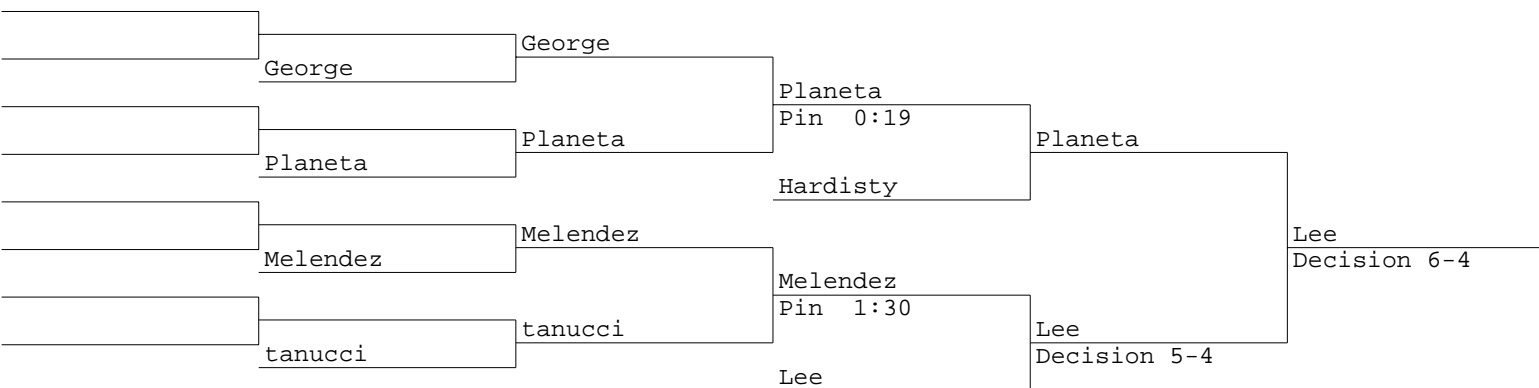

Cervantes
Stewart

Lawless Invitational 2015
160 lbs

Silva
Kolaczenko

Lawless Invitational 2015
182 lbs

Hardisty
Melendez

Lawless Invitational 2015
195 lbs

Lombardo
Sabilia

Lawless Invitational 2015
220 lbs