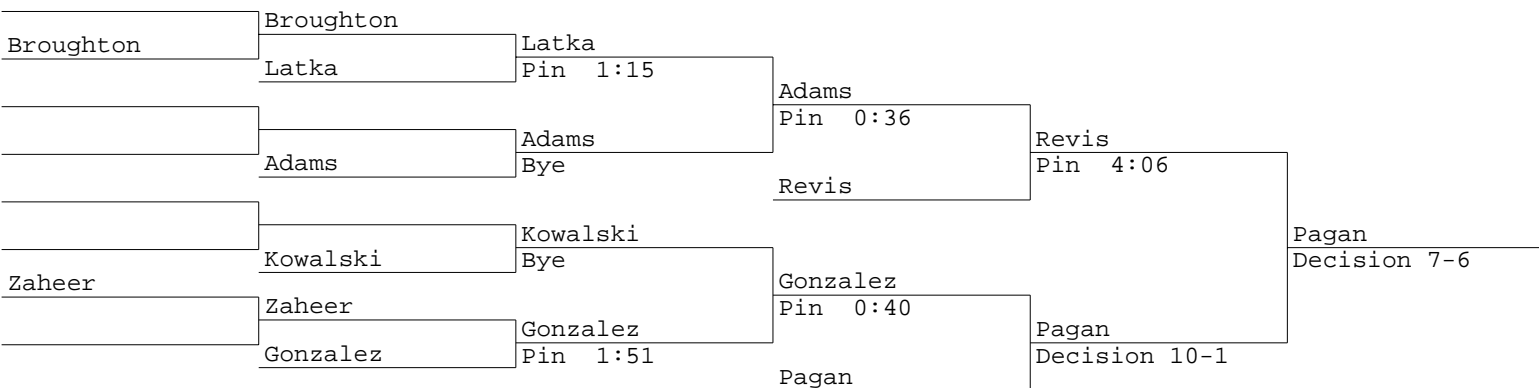

Lawless Invitational 2015
106 lbs

Lawless Invitational 2015
113 lbs

Ferguson
Fortuna

Lawless Invitational 2015
132 lbs

Lawless Invitational 2015
138 lbs

Lawless Invitational 2015
145 lbs

Lawless Invitational 2015
152 lbs