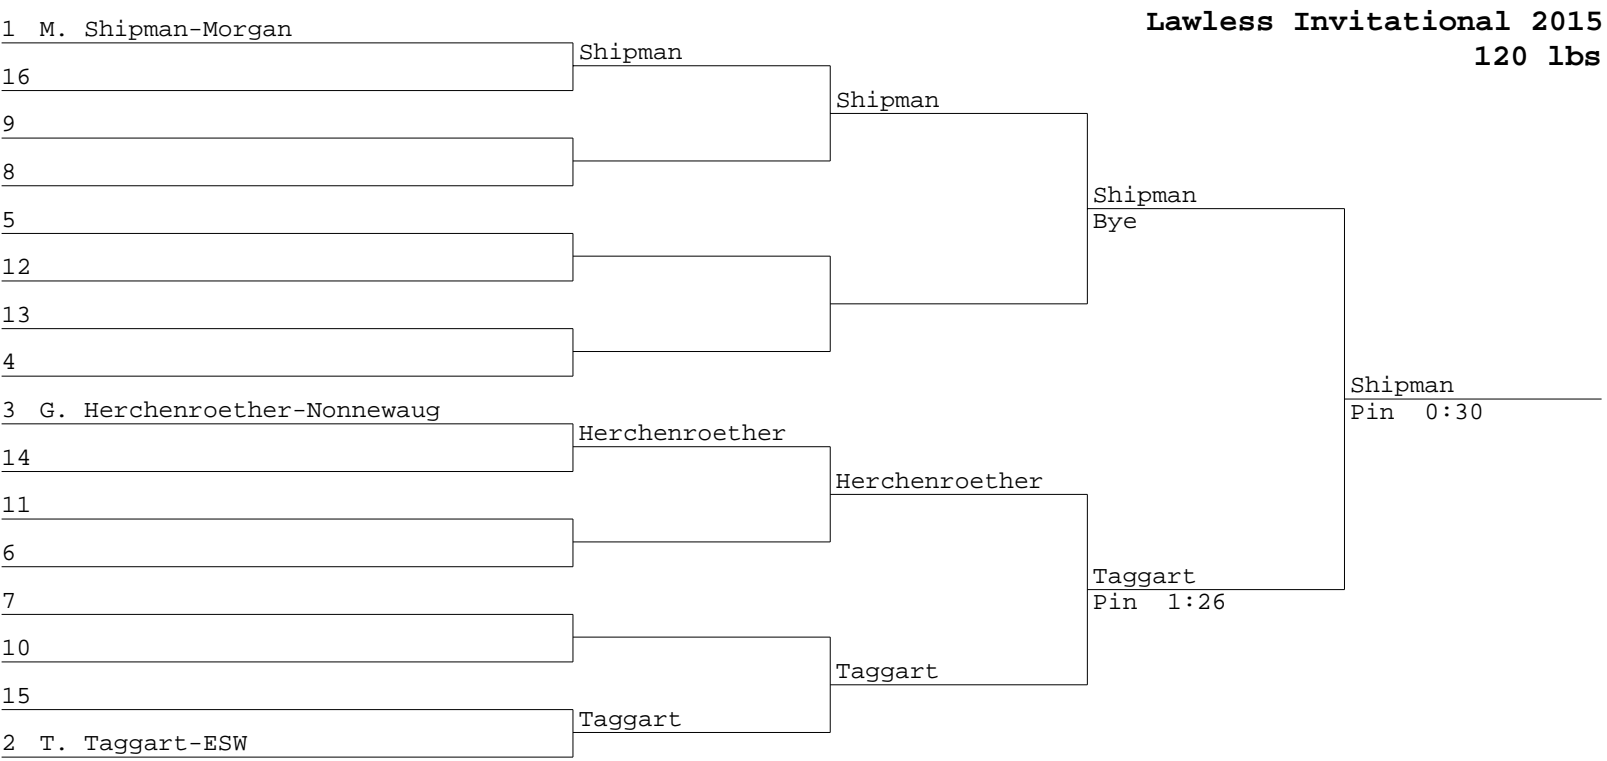

Lawless Invitational 2015 Team Scores

1	183.0	HK
2	143.5	Derby
3	139.0	Morgan
4	115.0	ESW
5	104.5	Nonnewaug
6	100.5	Portland
7	93.0	East Lyme
8	71.0	Oxford
9	58.0	St. Paul's
10	18.0	OSW
11	18.0	East Hampton

Lawless Invitational 2015
106 lbs

Lawless Invitational 2015
113 lbs

Ferguson
Fortuna

Lawless Invitational 2015
132 lbs

Lawless Invitational 2015
138 lbs

Lawless Invitational 2015
145 lbs

Lawless Invitational 2015
152 lbs