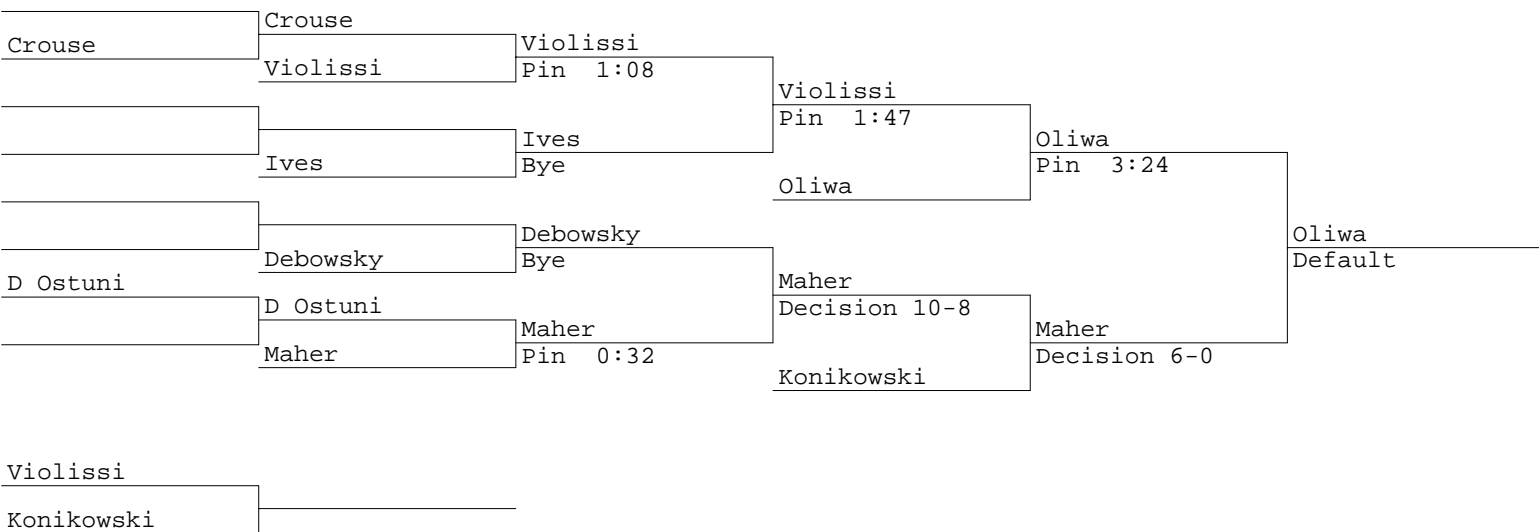

Lawless Invitational 2015 Team Scores

1	183.0	HK
2	143.5	Derby
3	139.0	Morgan
4	115.0	ESW
5	104.5	Nonnewaug
6	100.5	Portland
7	93.0	East Lyme
8	71.0	Oxford
9	58.0	St. Paul's
10	18.0	OSW
11	18.0	East Hampton

Lawless Invitational 2015
106 lbs

Lawless Invitational 2015
113 lbs

Ferguson
Fortuna

Lawless Invitational 2015
132 lbs

Lawless Invitational 2015
138 lbs

Lawless Invitational 2015
145 lbs

Lawless Invitational 2015
152 lbs