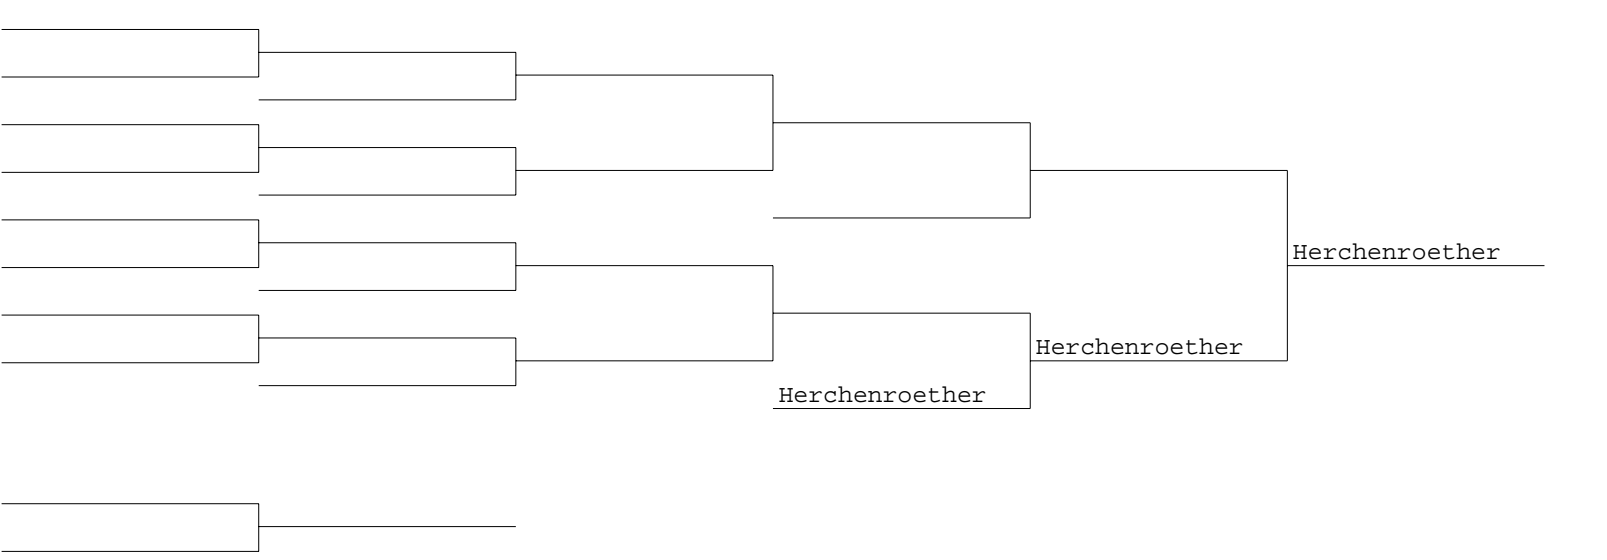

Lawless Invitational 2015 Team Scores

1	183.0	HK
2	143.5	Derby
3	139.0	Morgan
4	115.0	ESW
5	104.5	Nonnewaug
6	100.5	Portland
7	93.0	East Lyme
8	71.0	Oxford
9	58.0	St. Paul's
10	18.0	OSW
11	18.0	East Hampton

Lawless Invitational 2015
106 lbs

Lawless Invitational 2015
113 lbs

Ferguson
Fortuna

Lawless Invitational 2015
132 lbs

Lawless Invitational 2015
138 lbs

Lawless Invitational 2015
145 lbs

Lawless Invitational 2015
152 lbs