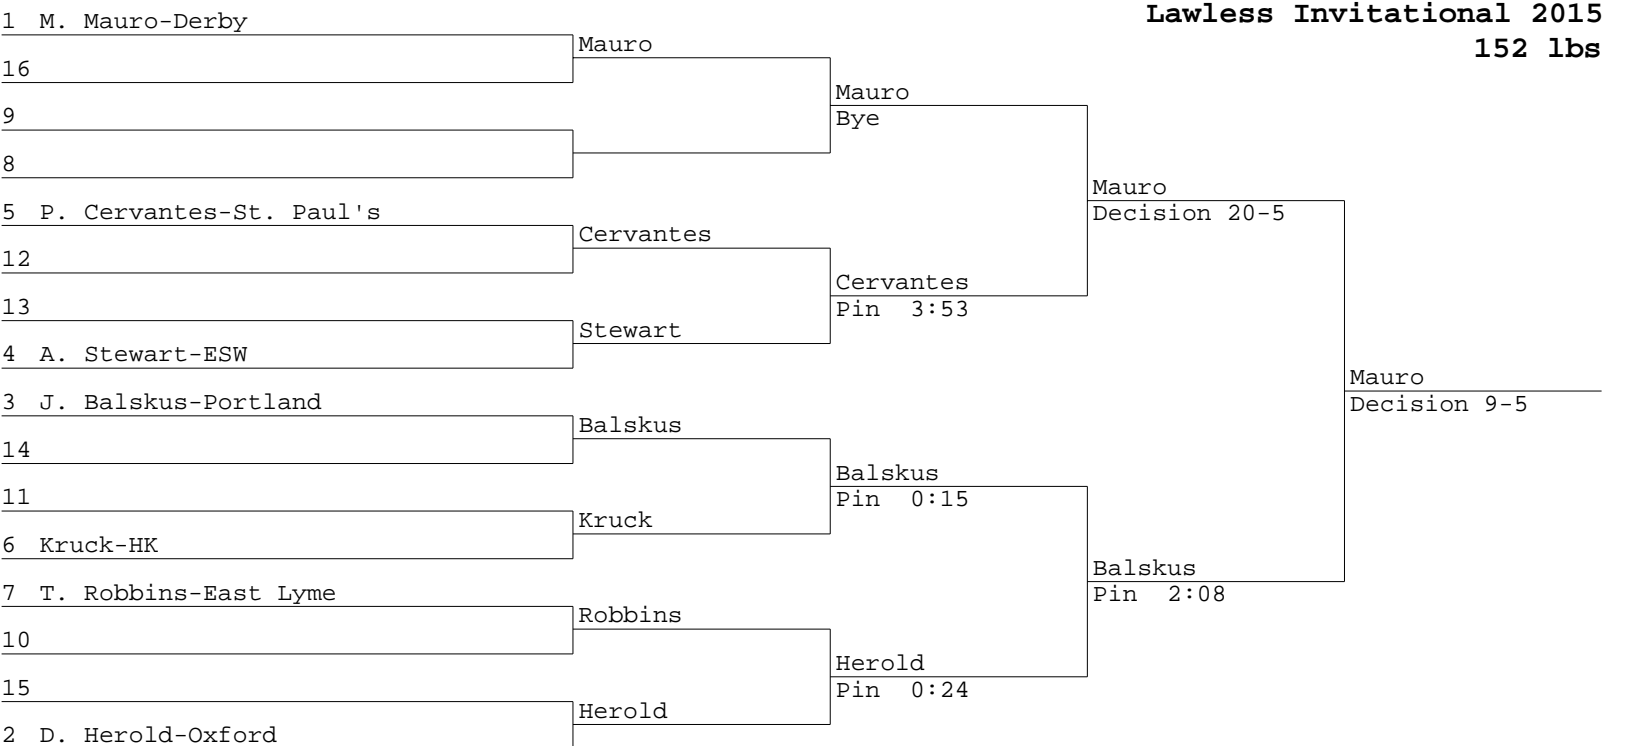

Lawless Invitational 2015
106 lbs

Lawless Invitational 2015
113 lbs

Ferguson
Fortuna

Lawless Invitational 2015
132 lbs

Lawless Invitational 2015
138 lbs

Lawless Invitational 2015
145 lbs

Lawless Invitational 2015
152 lbs