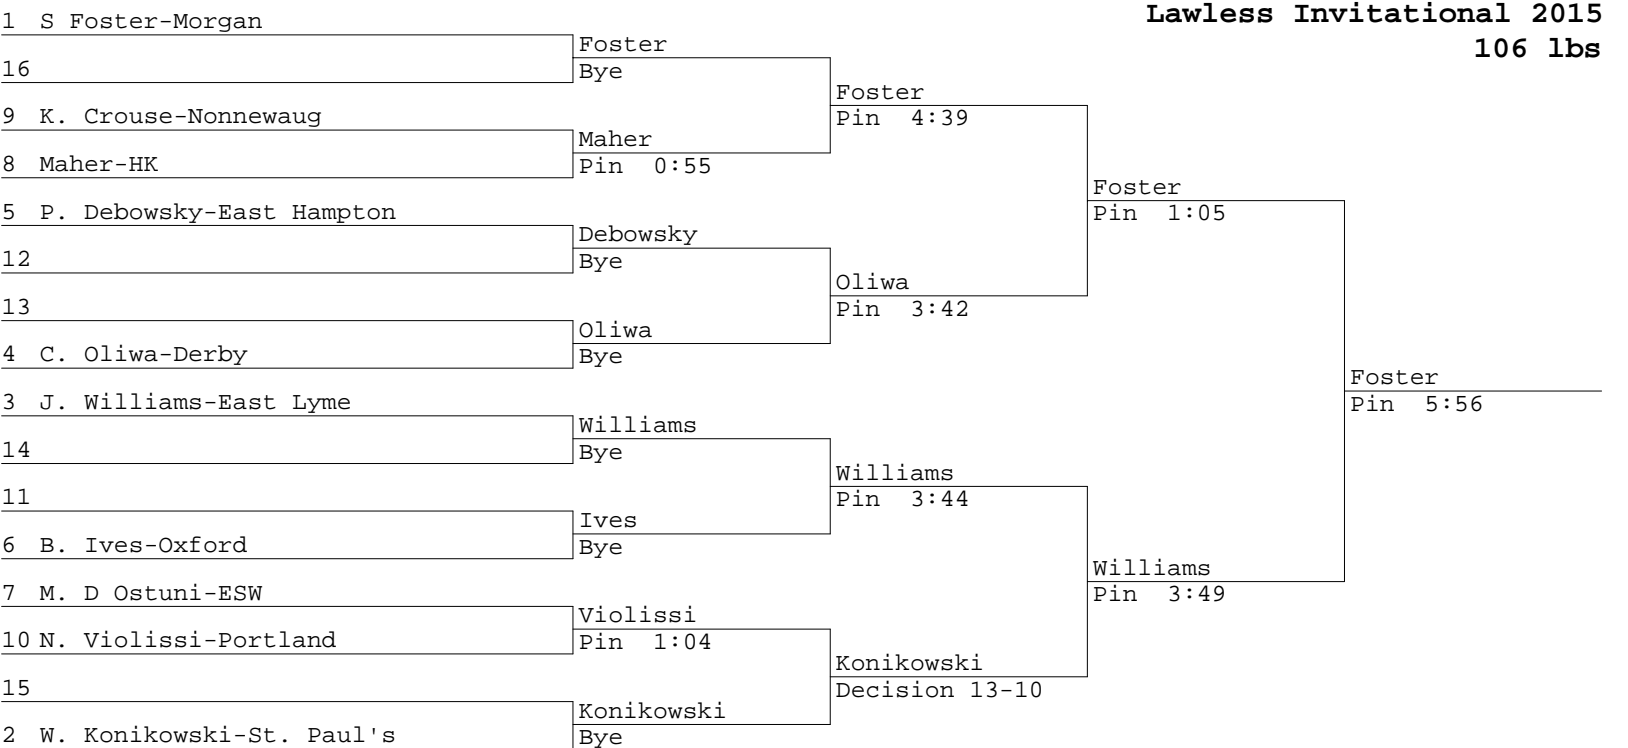

Lawless Invitational 2015 Team Scores

1	183.0	HK
2	143.5	Derby
3	139.0	Morgan
4	115.0	ESW
5	104.5	Nonnewaug
6	100.5	Portland
7	93.0	East Lyme
8	71.0	Oxford
9	58.0	St. Paul's
10	18.0	OSW
11	18.0	East Hampton

Lawless Invitational 2015
106 lbs

Lawless Invitational 2015
113 lbs

Ferguson
Fortuna

Lawless Invitational 2015
132 lbs

Lawless Invitational 2015
138 lbs

Lawless Invitational 2015
145 lbs

Lawless Invitational 2015
152 lbs

Cervantes
Stewart

Lawless Invitational 2015
160 lbs

Silva
Kolaczenko

Lawless Invitational 2015
182 lbs

Hardisty
Melendez

Lawless Invitational 2015
195 lbs

Lombardo
Sabilia

Lawless Invitational 2015
220 lbs