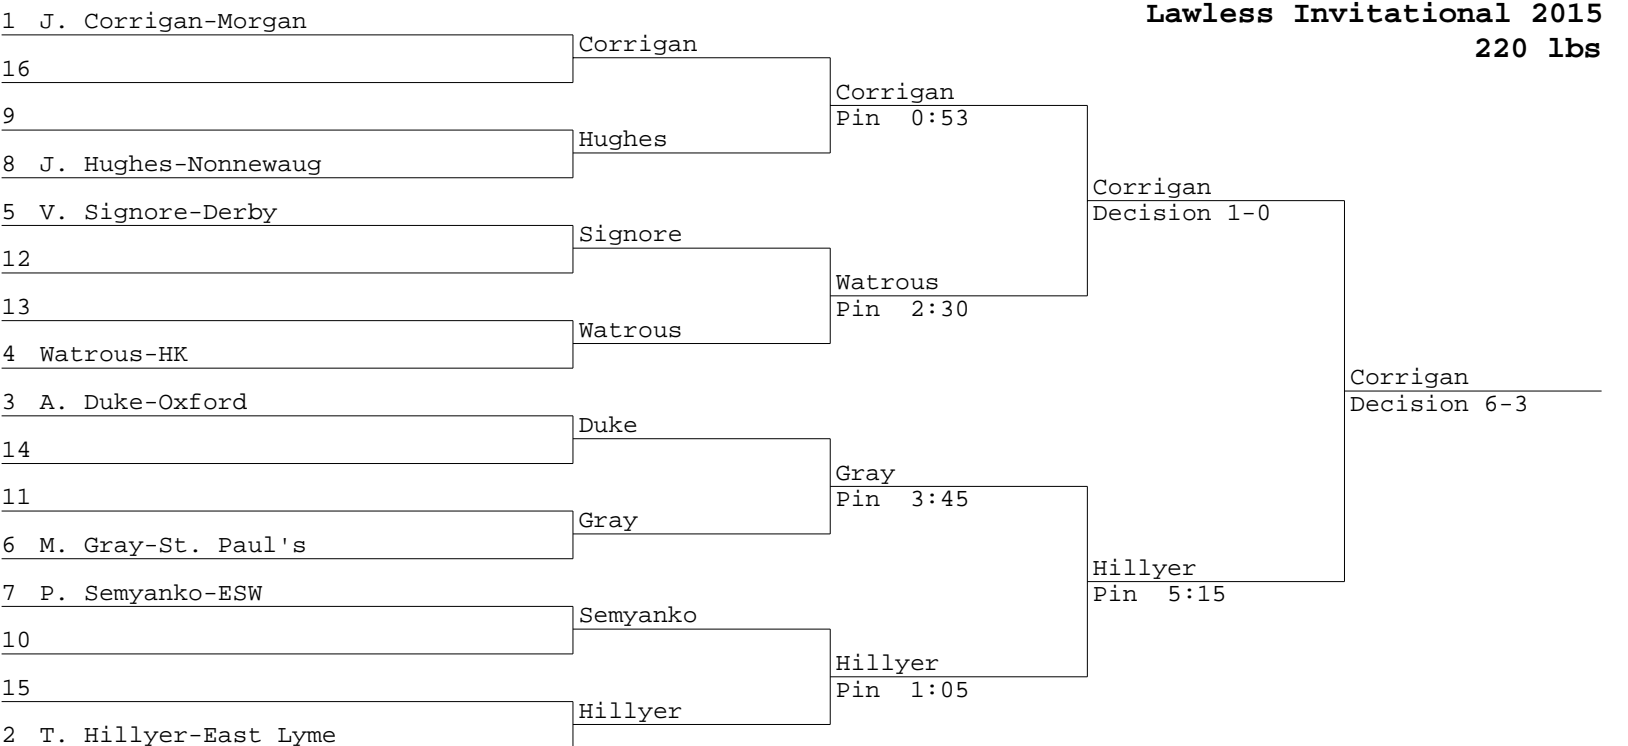

Lawless Invitational 2015 Team Scores

1	183.0	HK
2	143.5	Derby
3	139.0	Morgan
4	115.0	ESW
5	104.5	Nonnewaug
6	100.5	Portland
7	93.0	East Lyme
8	71.0	Oxford
9	58.0	St. Paul's
10	18.0	OSW
11	18.0	East Hampton

Cervantes
Stewart

Lawless Invitational 2015
160 lbs

Silva
Kolaczenko

Lawless Invitational 2015
182 lbs

Hardisty
Melendez

Lawless Invitational 2015
195 lbs

Lombardo
Sabilia

Lawless Invitational 2015
220 lbs