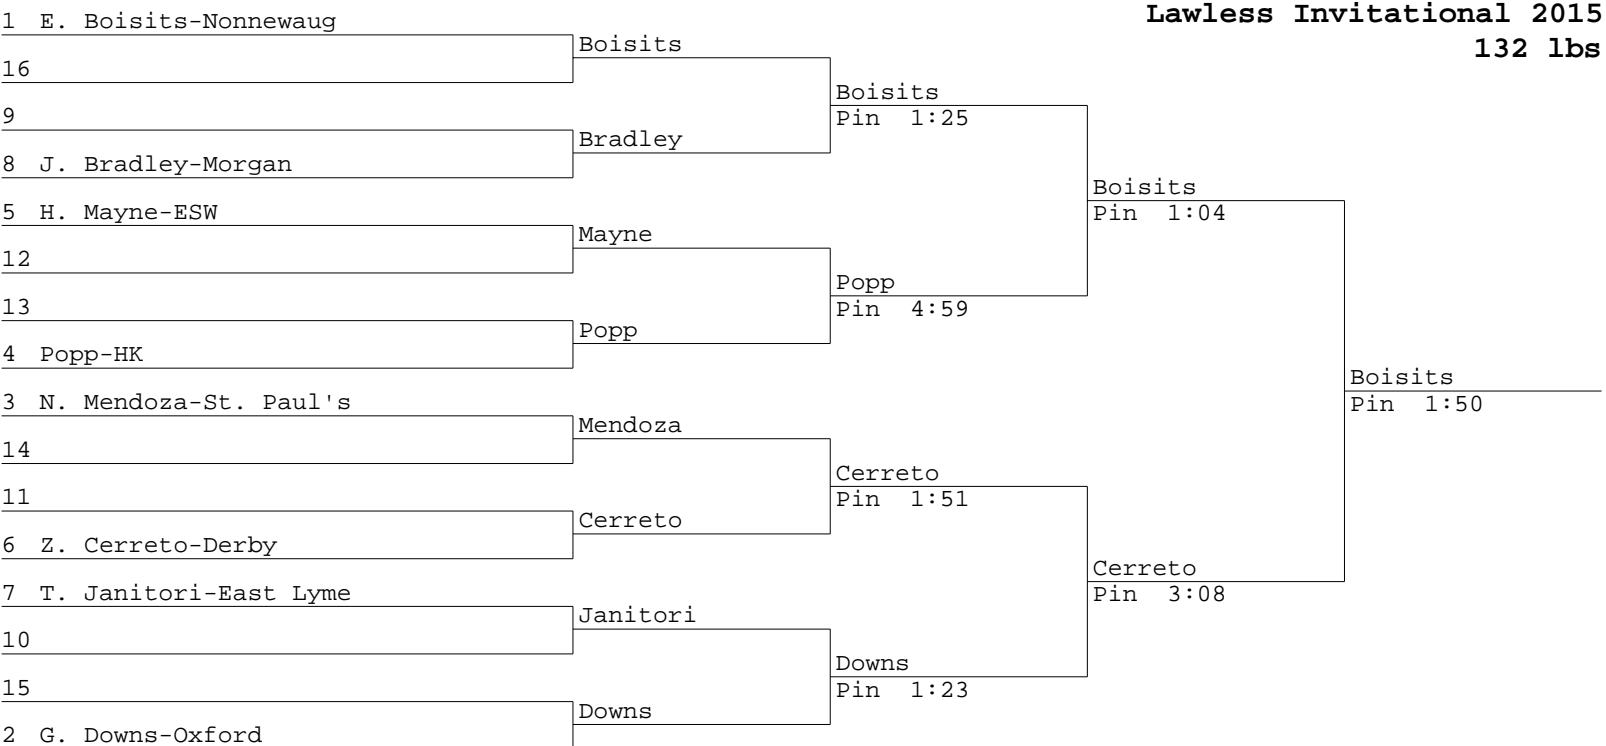

Lawless Invitational 2015 Team Scores

1	183.0	HK
2	143.5	Derby
3	139.0	Morgan
4	115.0	ESW
5	104.5	Nonnewaug
6	100.5	Portland
7	93.0	East Lyme
8	71.0	Oxford
9	58.0	St. Paul's
10	18.0	OSW
11	18.0	East Hampton

Lawless Invitational 2015
106 lbs

Lawless Invitational 2015
113 lbs

Ferguson
Fortuna

Lawless Invitational 2015
132 lbs

Lawless Invitational 2015
138 lbs

Lawless Invitational 2015
145 lbs

Lawless Invitational 2015
152 lbs

Cervantes
Stewart

Lawless Invitational 2015
160 lbs

Silva
Kolaczenko

Lawless Invitational 2015
182 lbs

Hardisty
Melendez

Lawless Invitational 2015
195 lbs

Lombardo
Sabilia

Lawless Invitational 2015
220 lbs