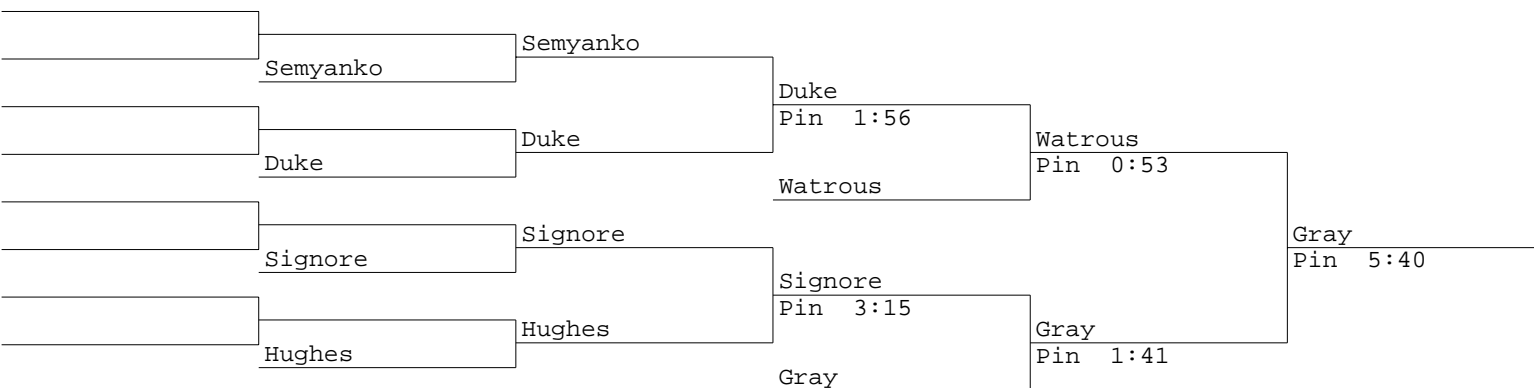

Cervantes
Stewart

Lawless Invitational 2015
160 lbs

Silva
Kolaczenko

Lawless Invitational 2015
182 lbs

Hardisty
Melendez

Lawless Invitational 2015
195 lbs

Lombardo
Sabilia

Lawless Invitational 2015
220 lbs