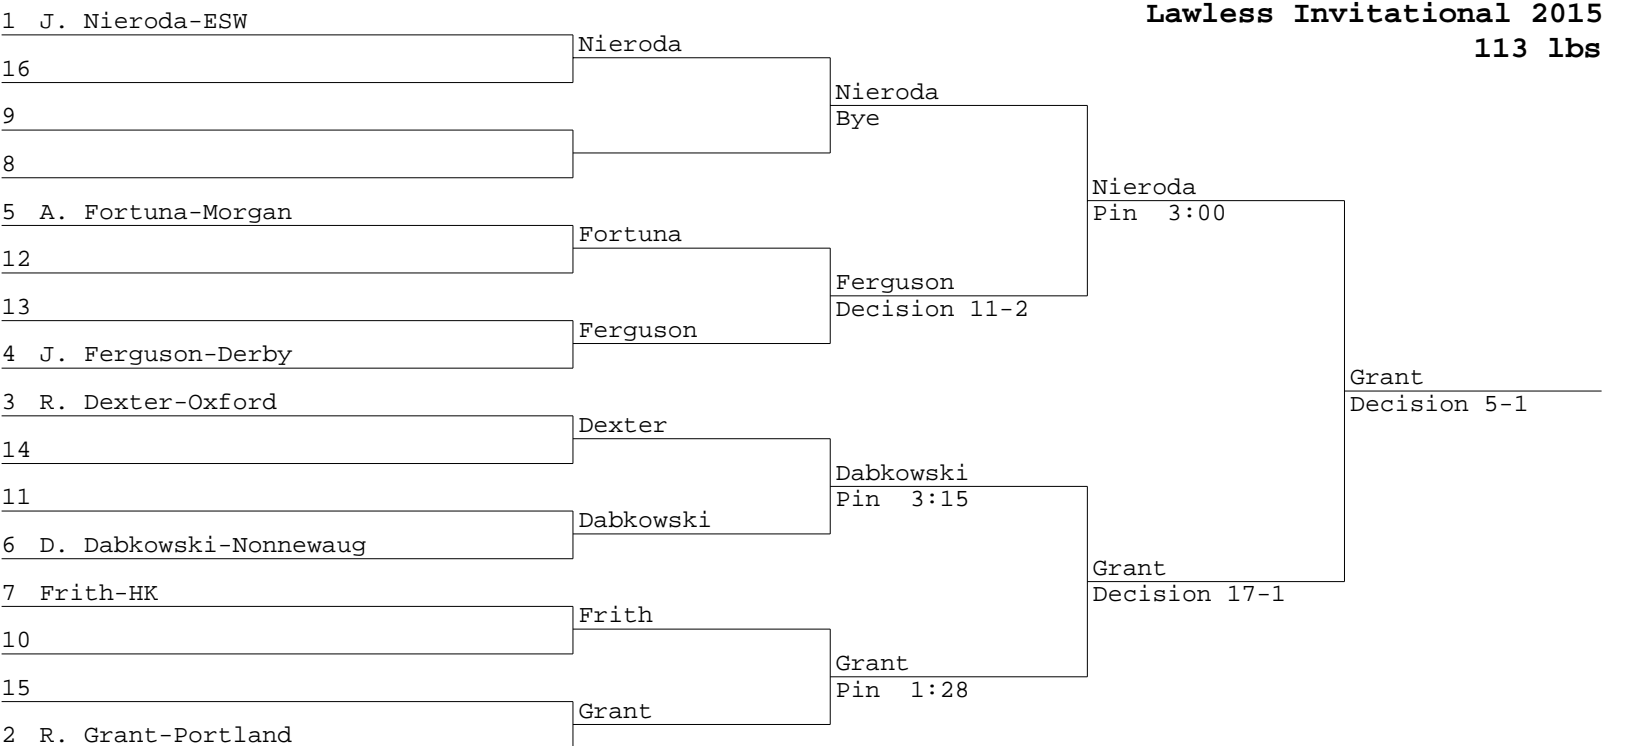

Lawless Invitational 2015 Team Scores

1	183.0	HK
2	143.5	Derby
3	139.0	Morgan
4	115.0	ESW
5	104.5	Nonnewaug
6	100.5	Portland
7	93.0	East Lyme
8	71.0	Oxford
9	58.0	St. Paul's
10	18.0	OSW
11	18.0	East Hampton

Lawless Invitational 2015
106 lbs

Lawless Invitational 2015
113 lbs

Ferguson
Fortuna

Lawless Invitational 2015
132 lbs

Lawless Invitational 2015
138 lbs

Lawless Invitational 2015
145 lbs

Lawless Invitational 2015
152 lbs

Cervantes
Stewart

Lawless Invitational 2015
160 lbs

Silva
Kolaczenko

Lawless Invitational 2015
182 lbs

Hardisty
Melendez

Lawless Invitational 2015
195 lbs

Lombardo
Sabilia

Lawless Invitational 2015
220 lbs