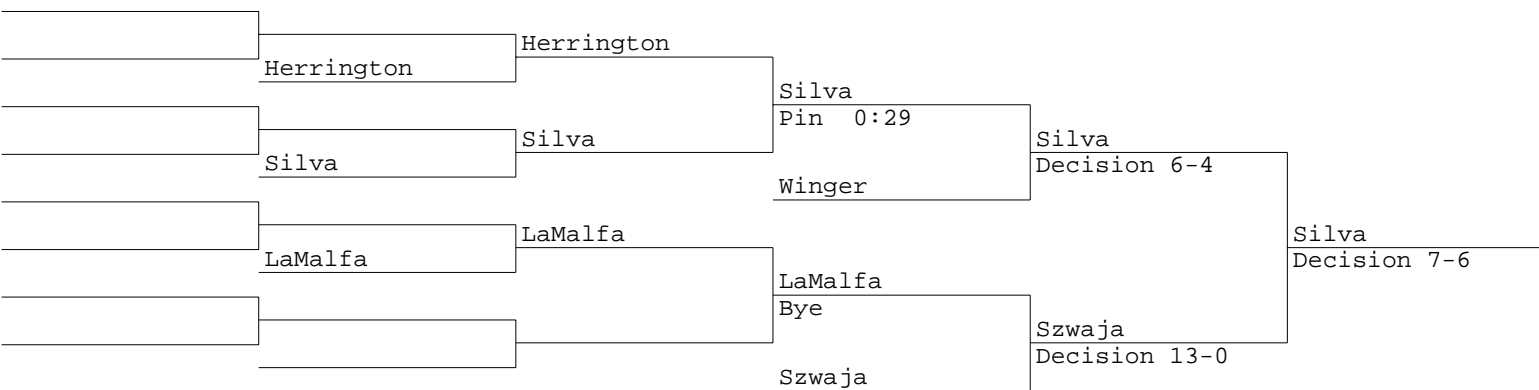

Lawless Invitational 2015
160 lbs