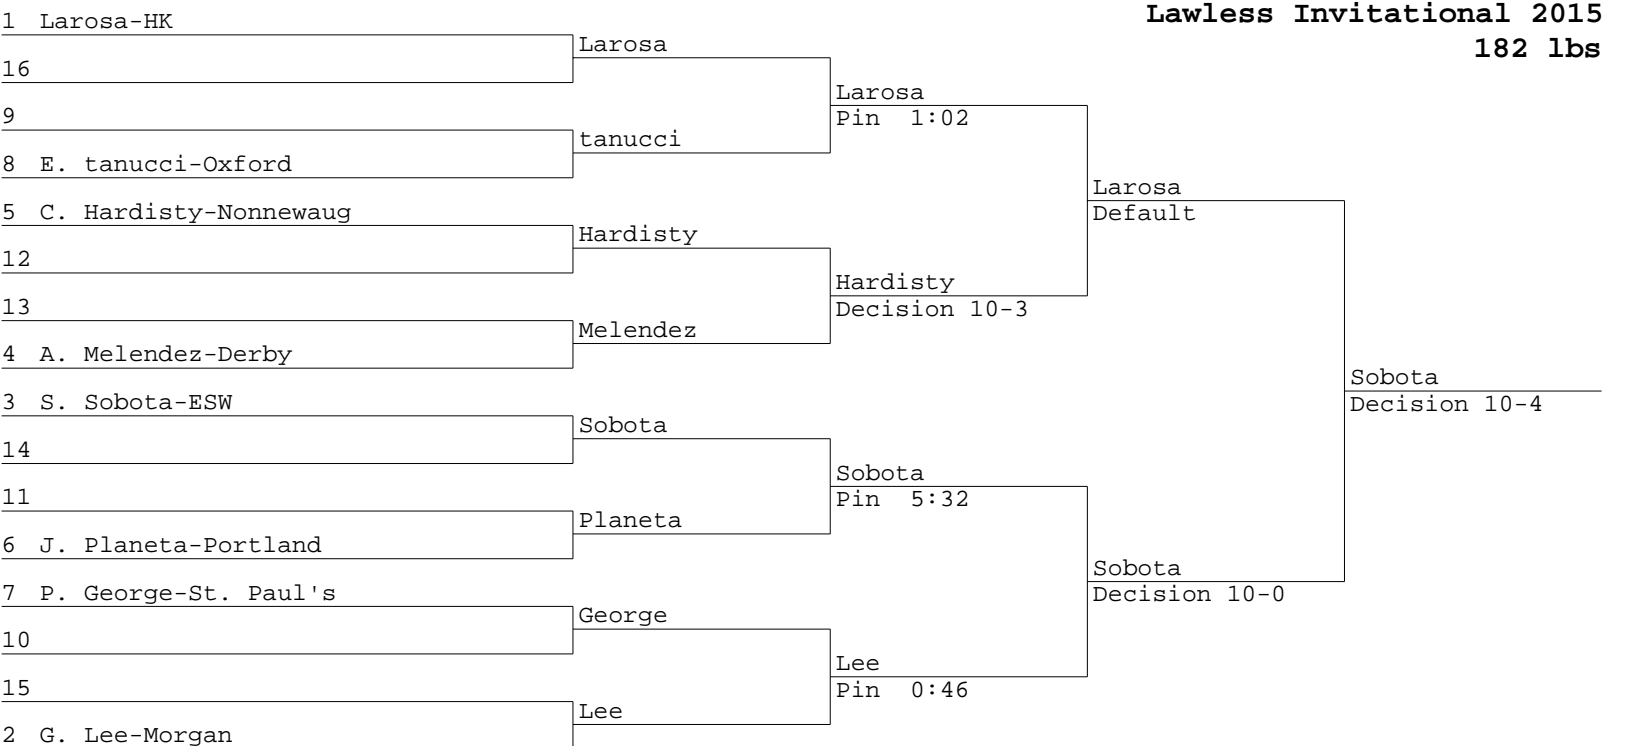

Cervantes
Stewart

Lawless Invitational 2015
160 lbs

Silva
Kolaczenko

Lawless Invitational 2015
182 lbs

Hardisty
Melendez

Lawless Invitational 2015
195 lbs

Lombardo
Sabilia

Lawless Invitational 2015
220 lbs