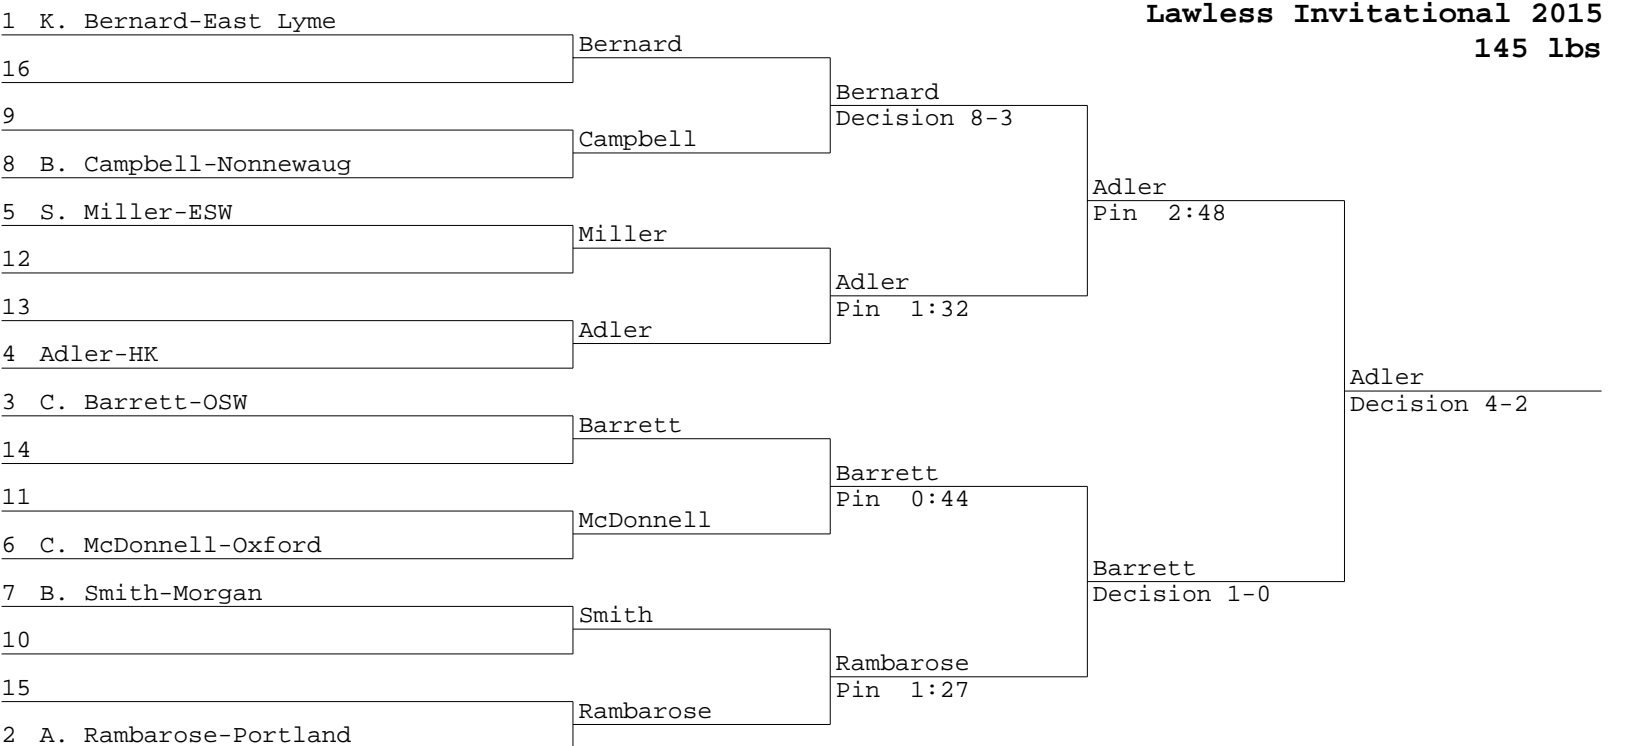

Lawless Invitational 2015 Team Scores

1	183.0	HK
2	143.5	Derby
3	139.0	Morgan
4	115.0	ESW
5	104.5	Nonnewaug
6	100.5	Portland
7	93.0	East Lyme
8	71.0	Oxford
9	58.0	St. Paul's
10	18.0	OSW
11	18.0	East Hampton

Lawless Invitational 2015
106 lbs

Lawless Invitational 2015
113 lbs

Ferguson
Fortuna

Lawless Invitational 2015
132 lbs

Lawless Invitational 2015
138 lbs

Lawless Invitational 2015
145 lbs

Lawless Invitational 2015
152 lbs