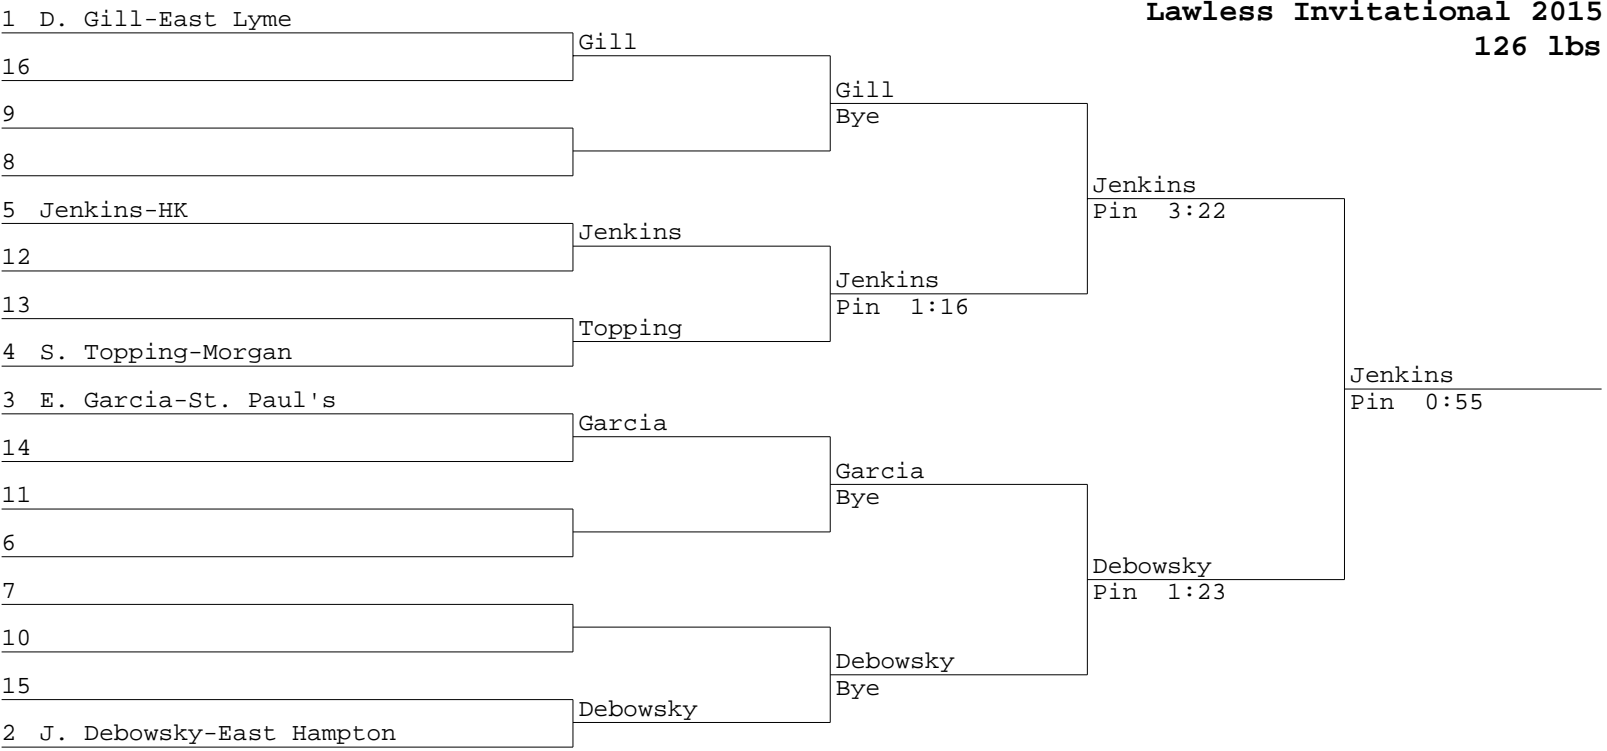

Lawless Invitational 2015
106 lbs

Lawless Invitational 2015
113 lbs

Ferguson
Fortuna

Lawless Invitational 2015
132 lbs

Lawless Invitational 2015
138 lbs

Lawless Invitational 2015
145 lbs

Lawless Invitational 2015
152 lbs