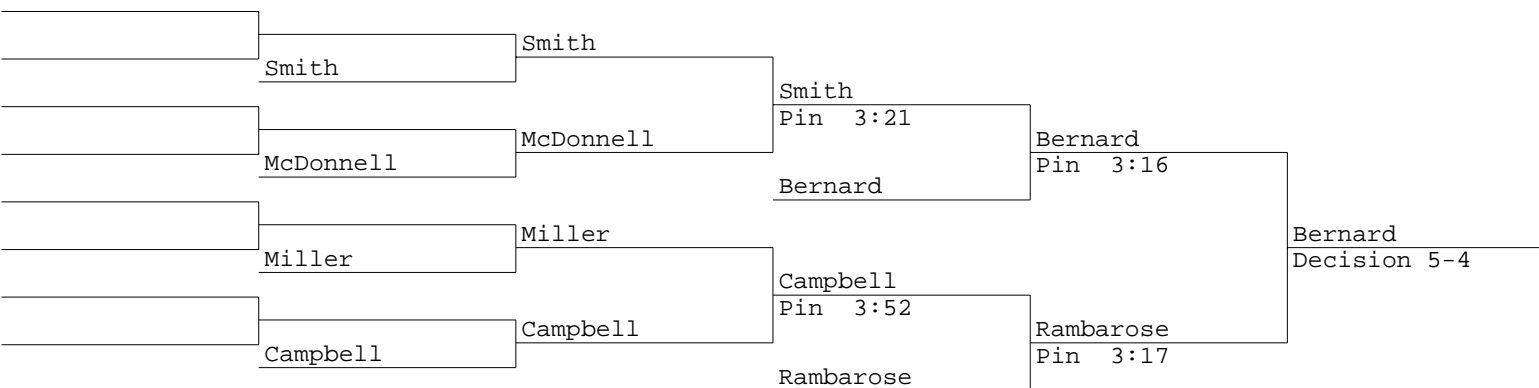

Lawless Invitational 2015
106 lbs

Lawless Invitational 2015
113 lbs

Ferguson
Fortuna

Lawless Invitational 2015
132 lbs

Lawless Invitational 2015
138 lbs

Lawless Invitational 2015
145 lbs

Lawless Invitational 2015
152 lbs