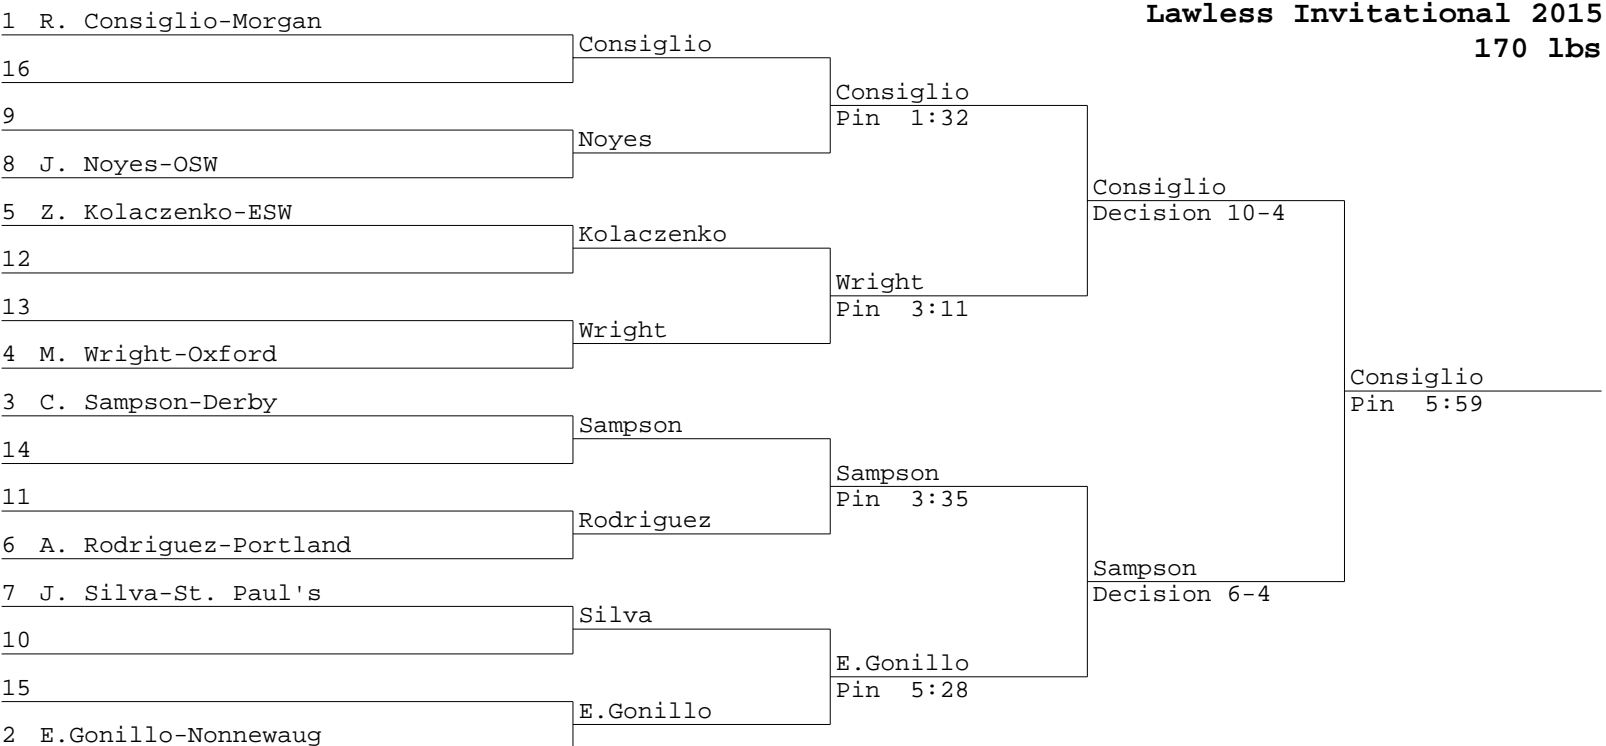

Silva
Kolaczenko