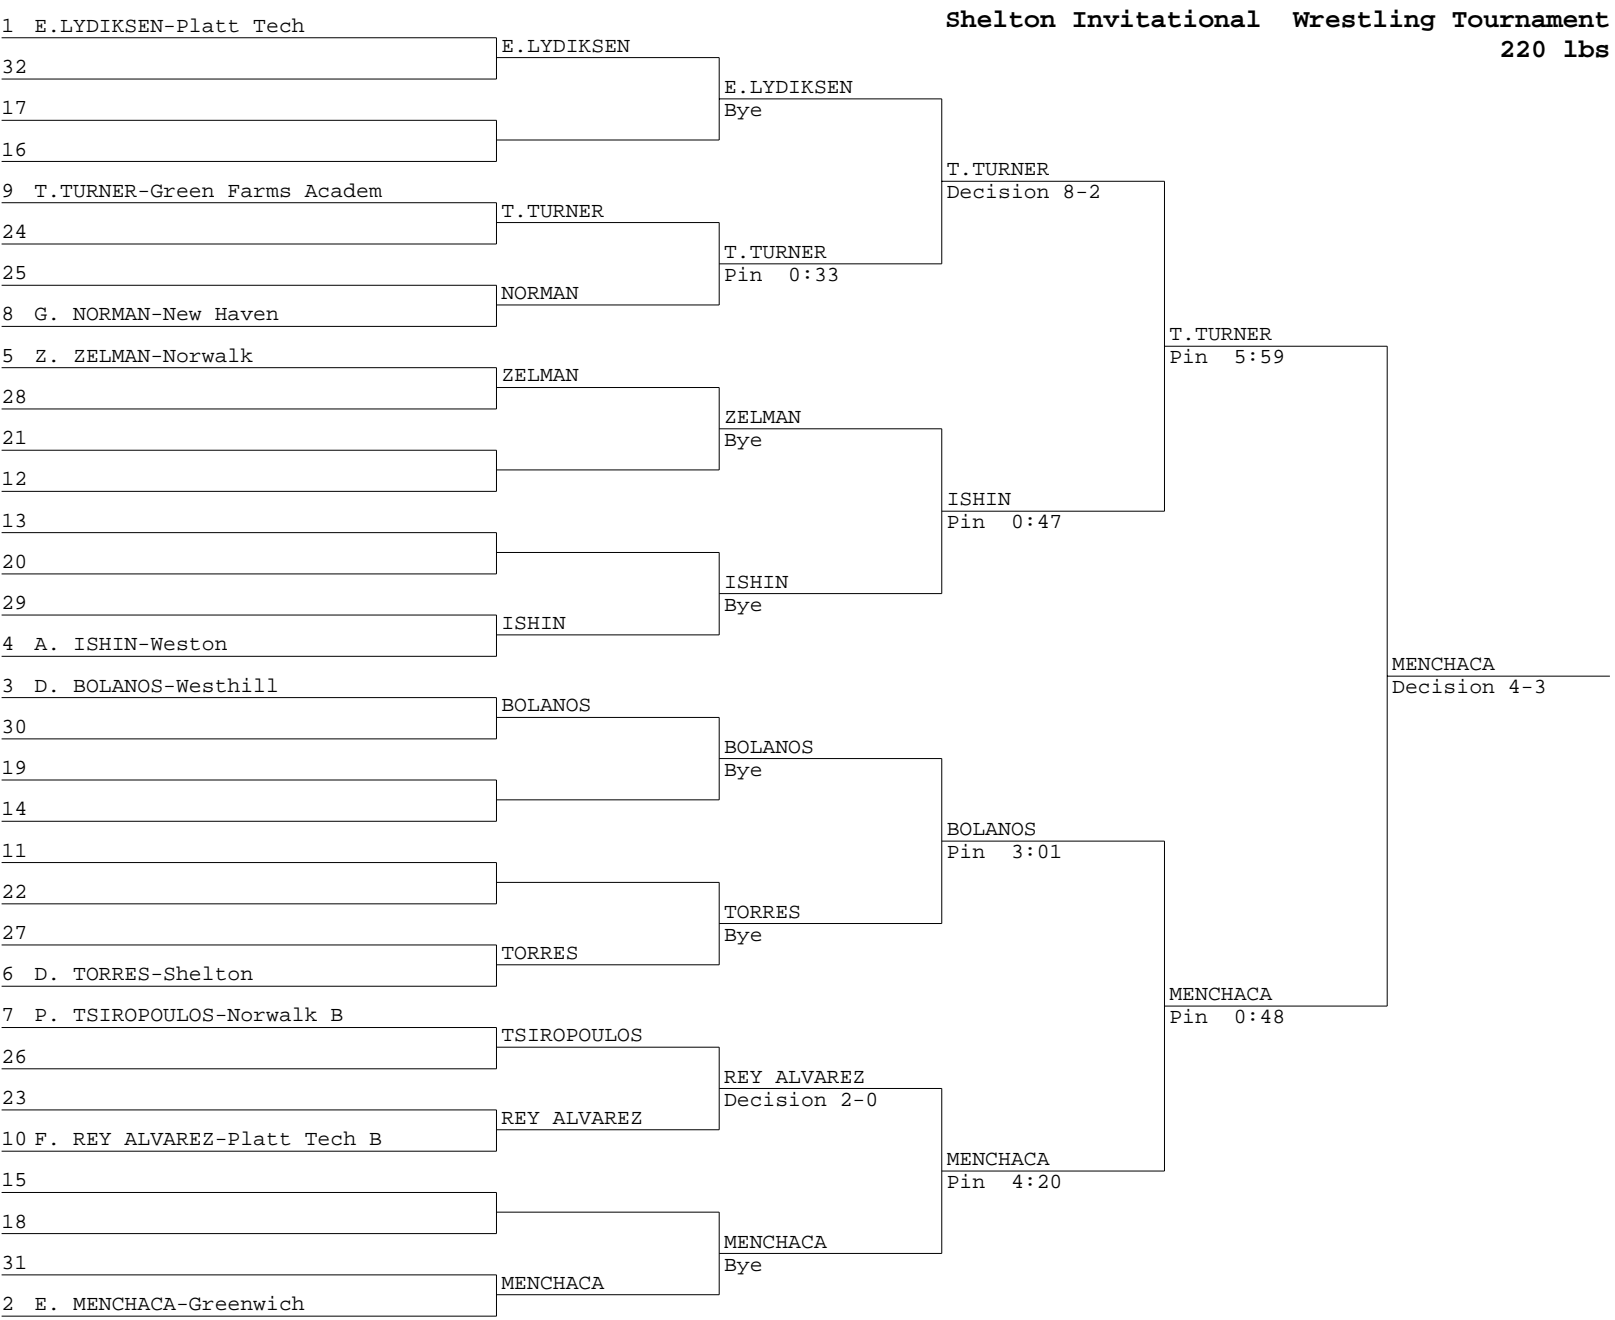

Shelton Invitational Wrestling Tournament
106 lbs

Shelton Invitational Wrestling Tournament
113 lbs

Shelton Invitational Wrestling Tournament
120 lbs

Shelton Invitational Wrestling Tournament
126 lbs

Shelton Invitational Wrestling Tournament
132 lbs

Shelton Invitational Wrestling Tournament
138 lbs

Shelton Invitational Wrestling Tournament
145 lbs

Shelton Invitational Wrestling Tournament
152 lbs

Shelton Invitational Wrestling Tournament
160 lbs

Shelton Invitational Wrestling Tournament
170 lbs

Shelton Invitational Wrestling Tournament
182 lbs

Shelton Invitational Wrestling Tournament
195 lbs

Shelton Invitational Wrestling Tournament
220 lbs

Shelton Invitational Wrestling Tournament
285 lbs