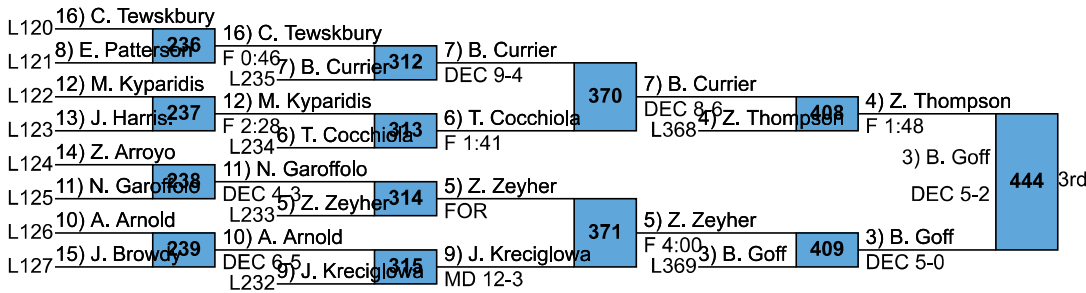

CT Divisional Class L
High School
126

**CT Divisional Class L
High School
132**

CT Divisional Class L
High School
138

**CT Divisional Class L
High School
145**

**CT Divisional Class L
High School
160**

**CT Divisional Class L
High School
170**