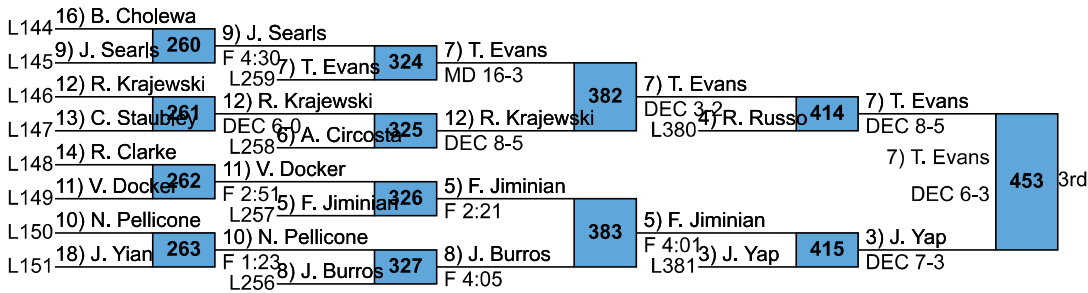

CT Divisional Class L
High School
195