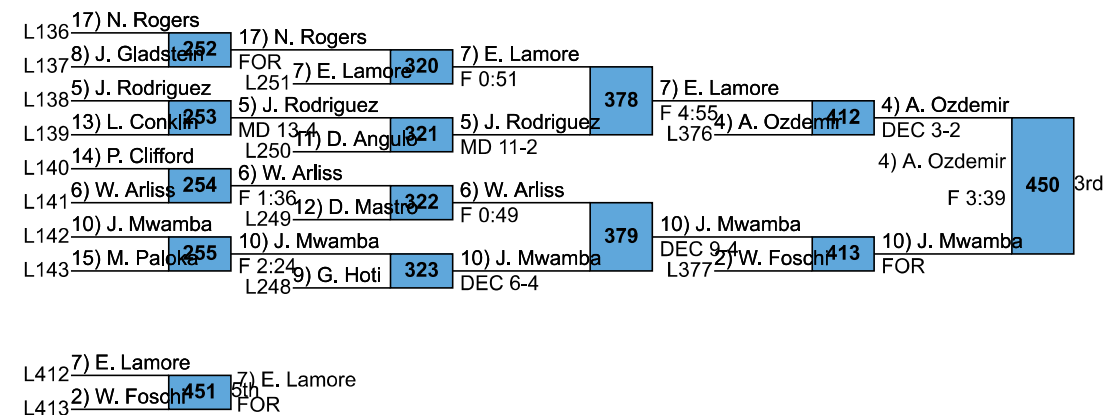

CT Divisional Class L
High School
182