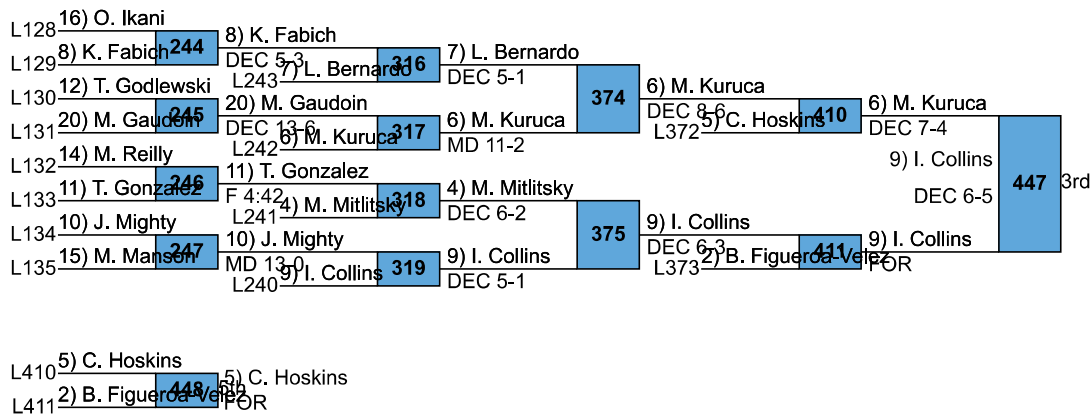

CT Divisional Class L
High School
126

**CT Divisional Class L
High School
132**

CT Divisional Class L
High School
138

**CT Divisional Class L
High School
145**

**CT Divisional Class L
High School
160**

**CT Divisional Class L
High School
170**