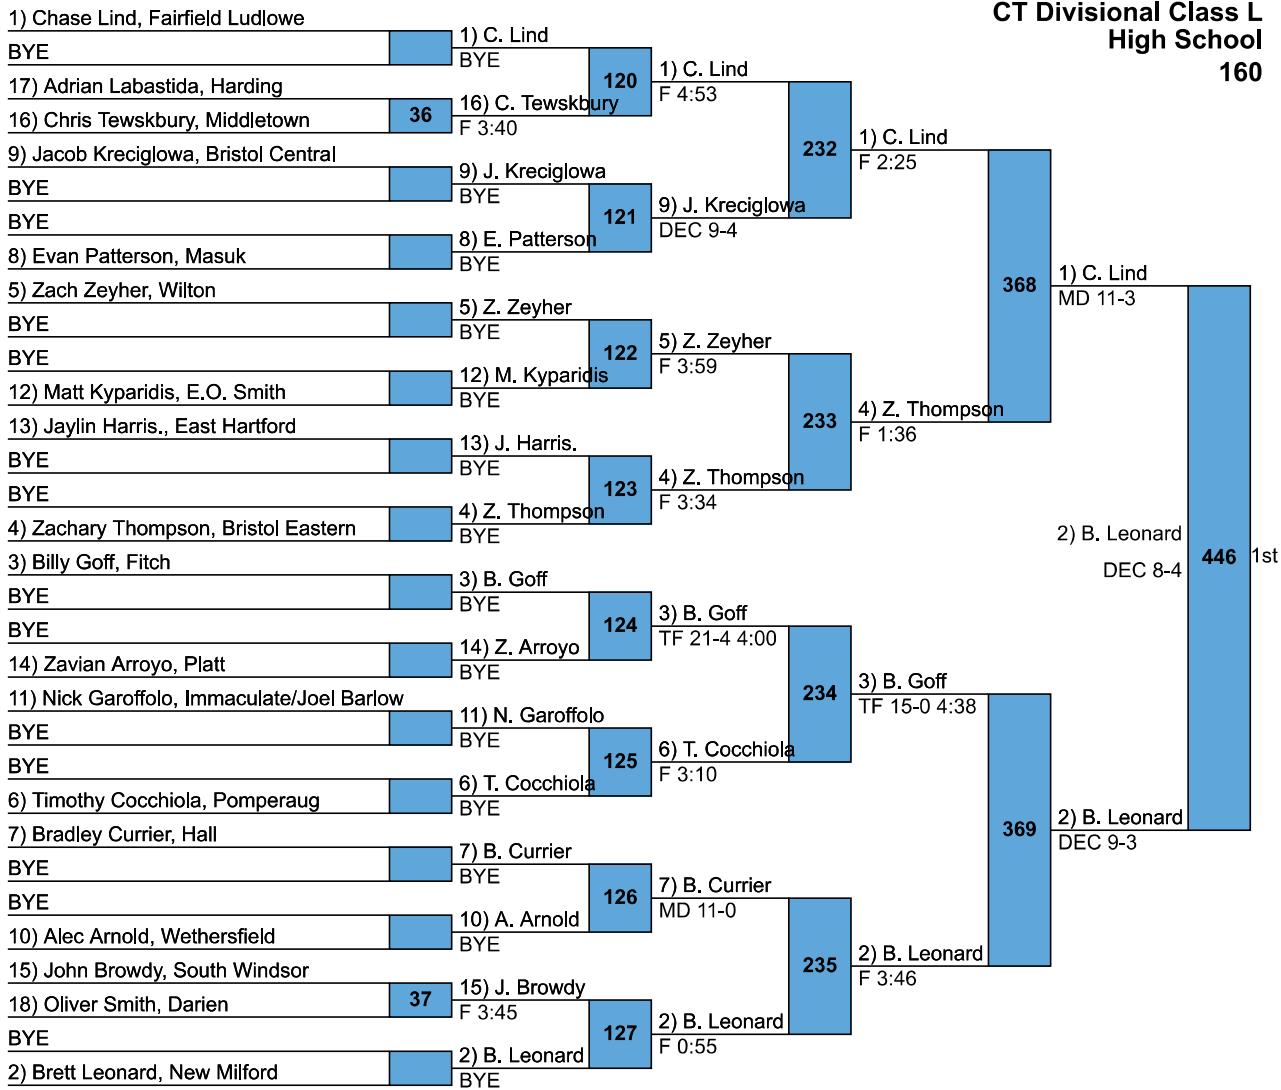

CT Divisional Class L
High School
126

**CT Divisional Class L
High School
132**

CT Divisional Class L
High School
138

**CT Divisional Class L
High School
145**

**CT Divisional Class L
High School
160**

**CT Divisional Class L
High School
170**