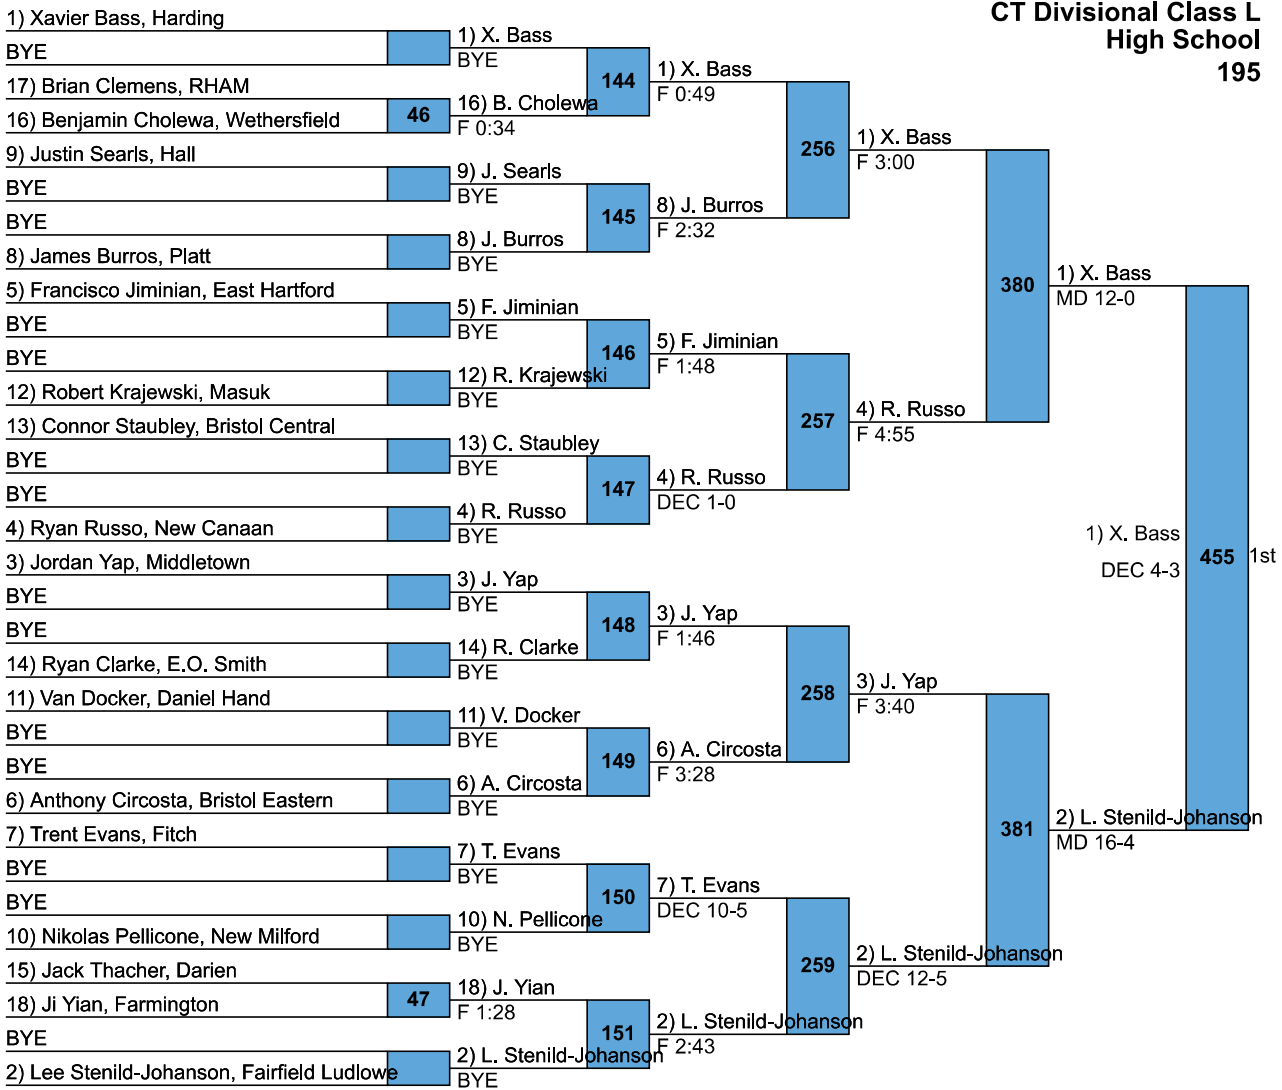

CT Divisional Class L
High School
195