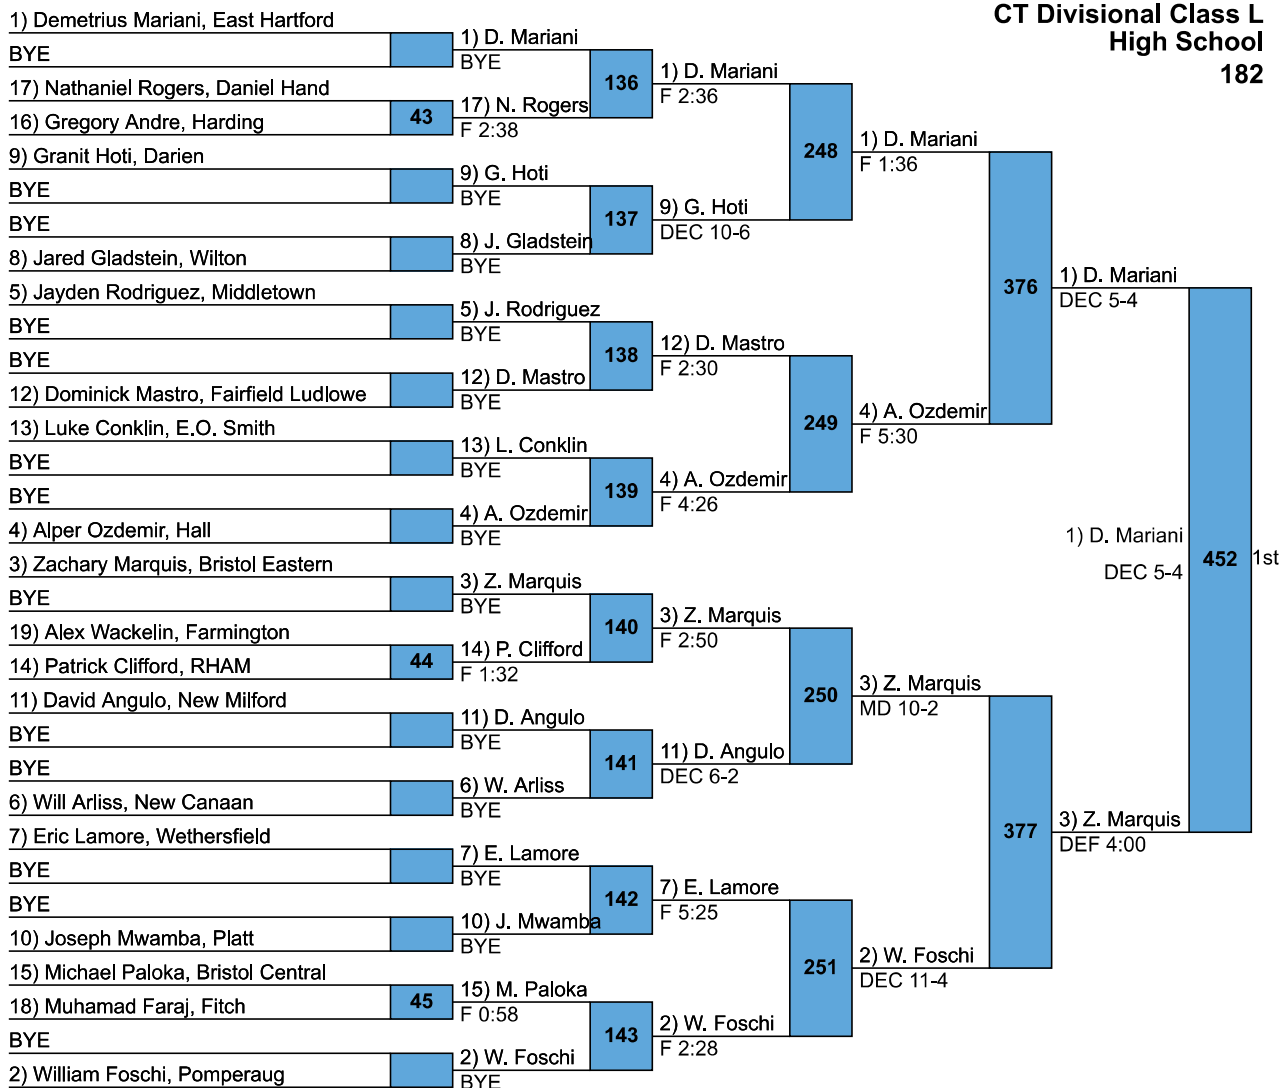

CT Divisional Class L
High School
182