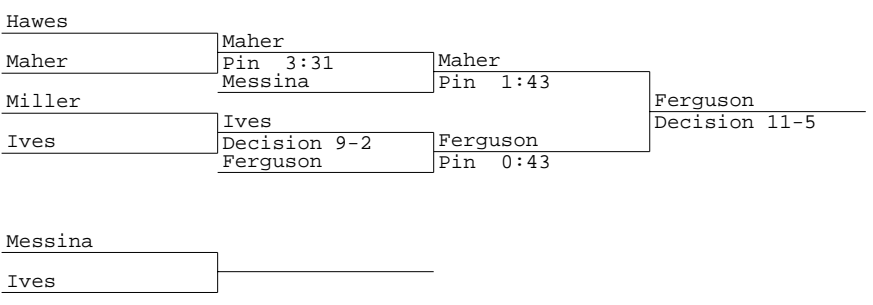

Lawless Invitational Tournament
113 lbs