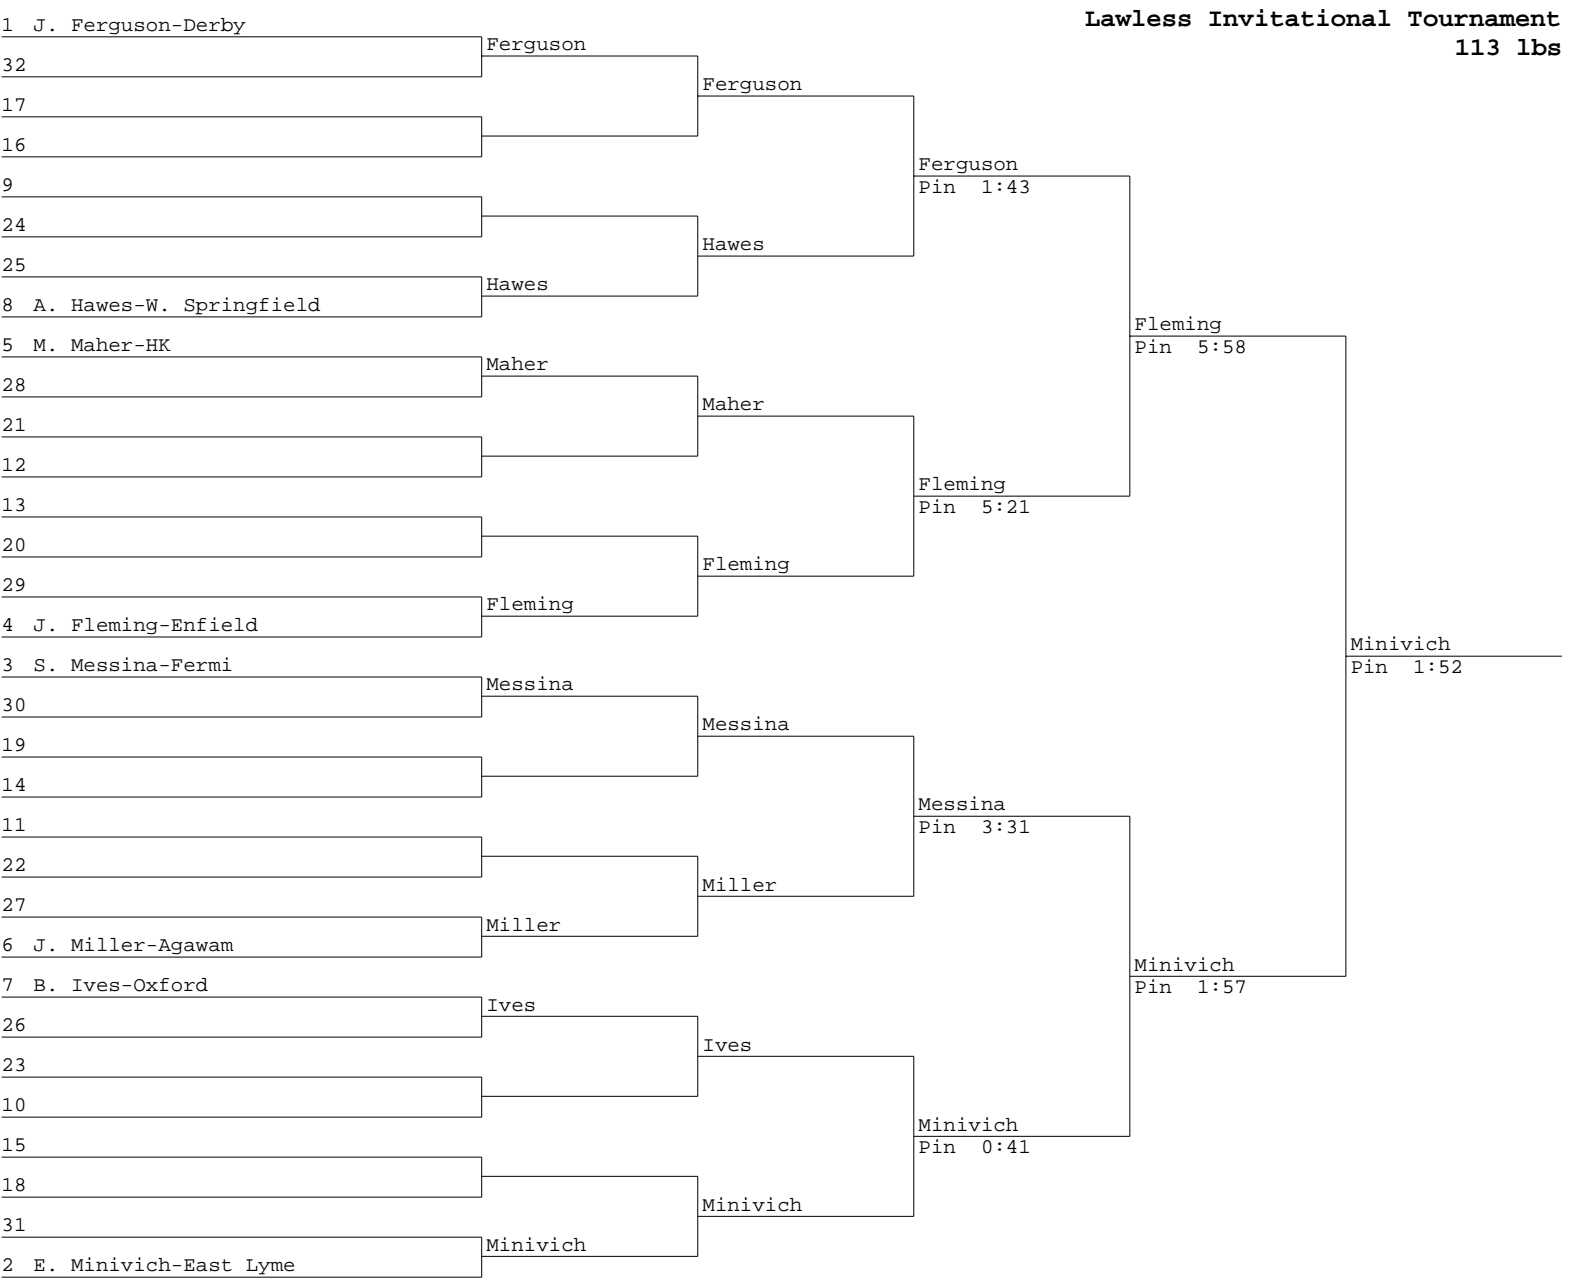

Lawless Invitational Tournament
113 lbs