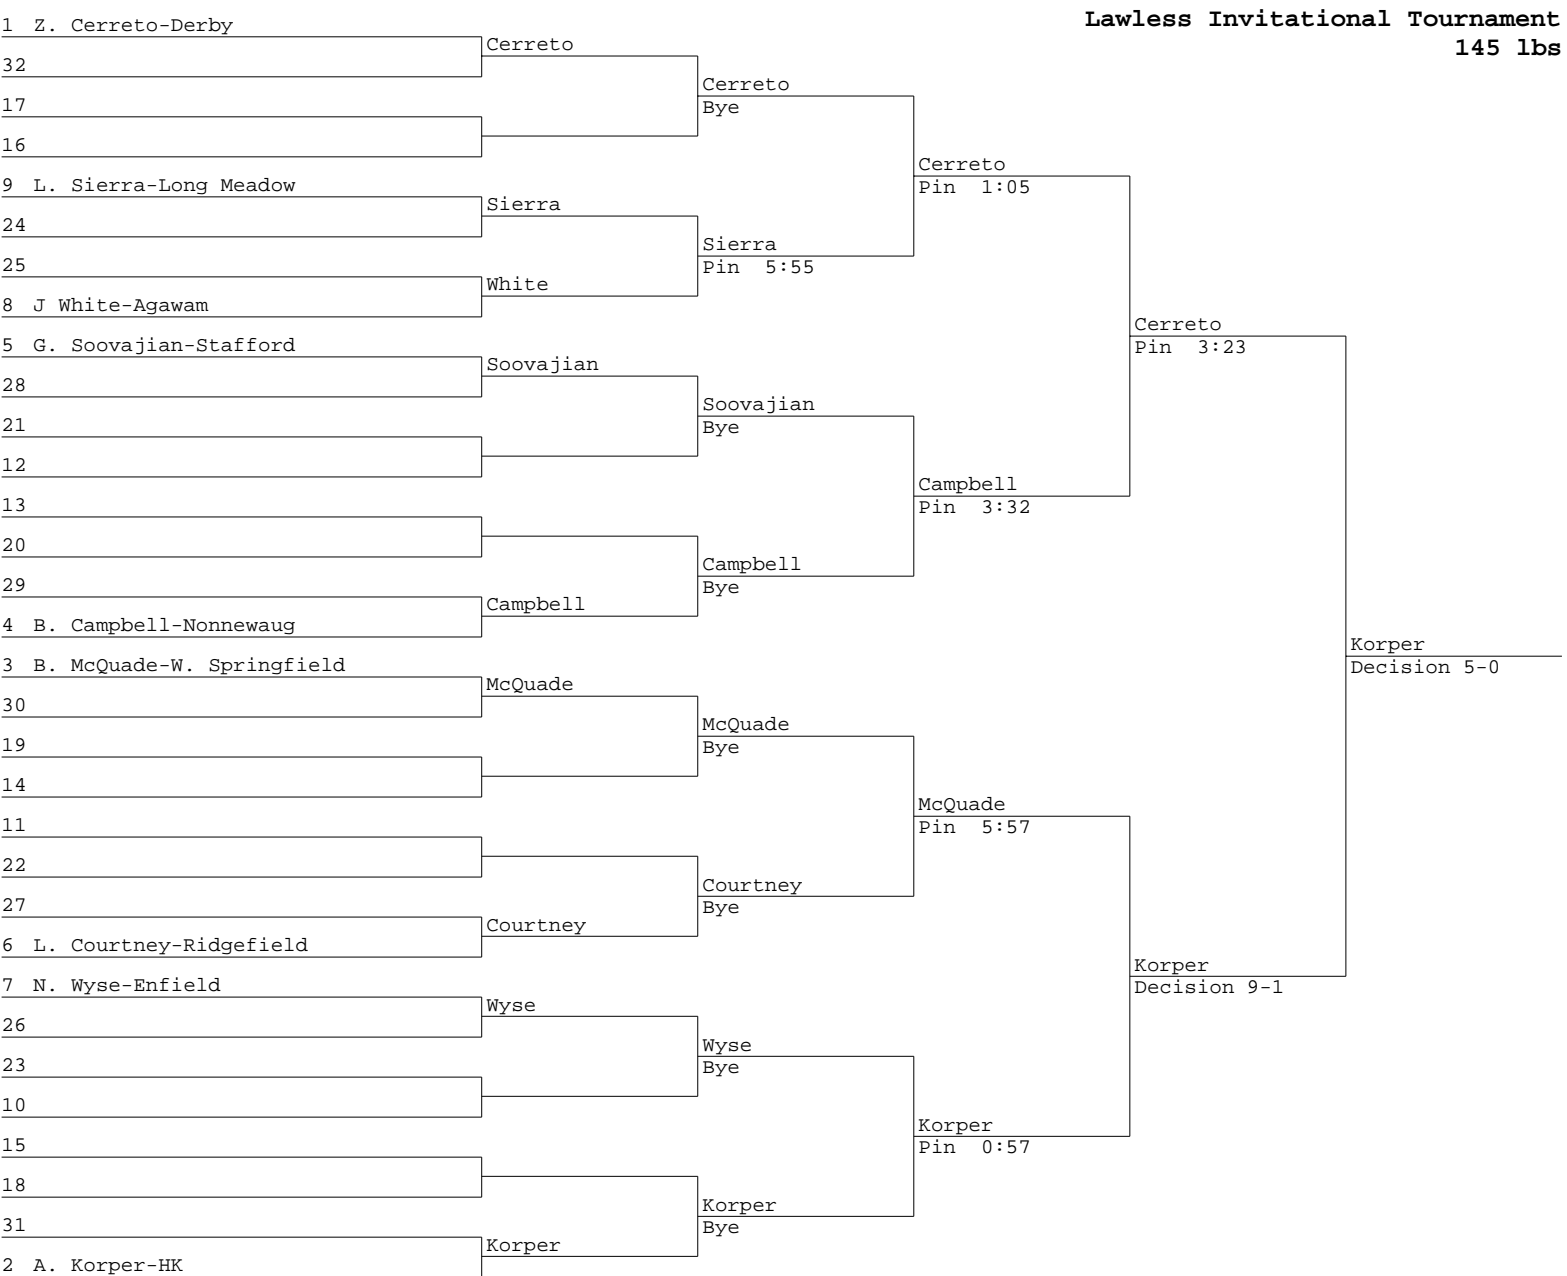

Lawless Invitational Tournament
113 lbs

Lawless Invitational Tournament
120 lbs

Lawless Invitational Tournament
132 lbs

Lawless Invitational Tournament
138 lbs

Lawless Invitational Tournament
145 lbs

Lawless Invitational Tournament
152 lbs