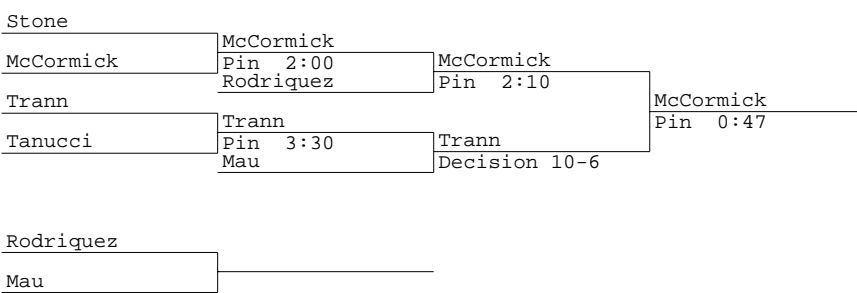

Lawless Invitational Tournament
182 lbs