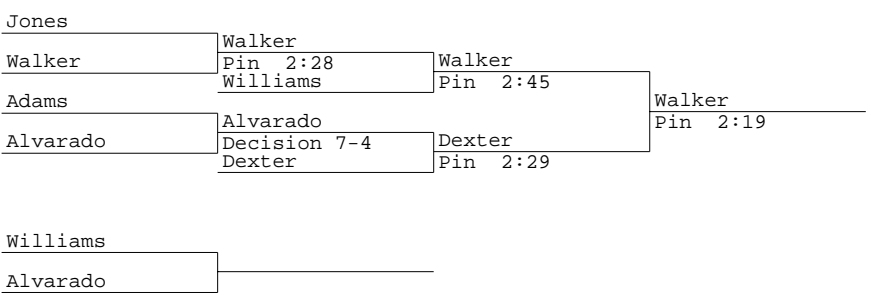

Lawless Invitational Tournament
120 lbs