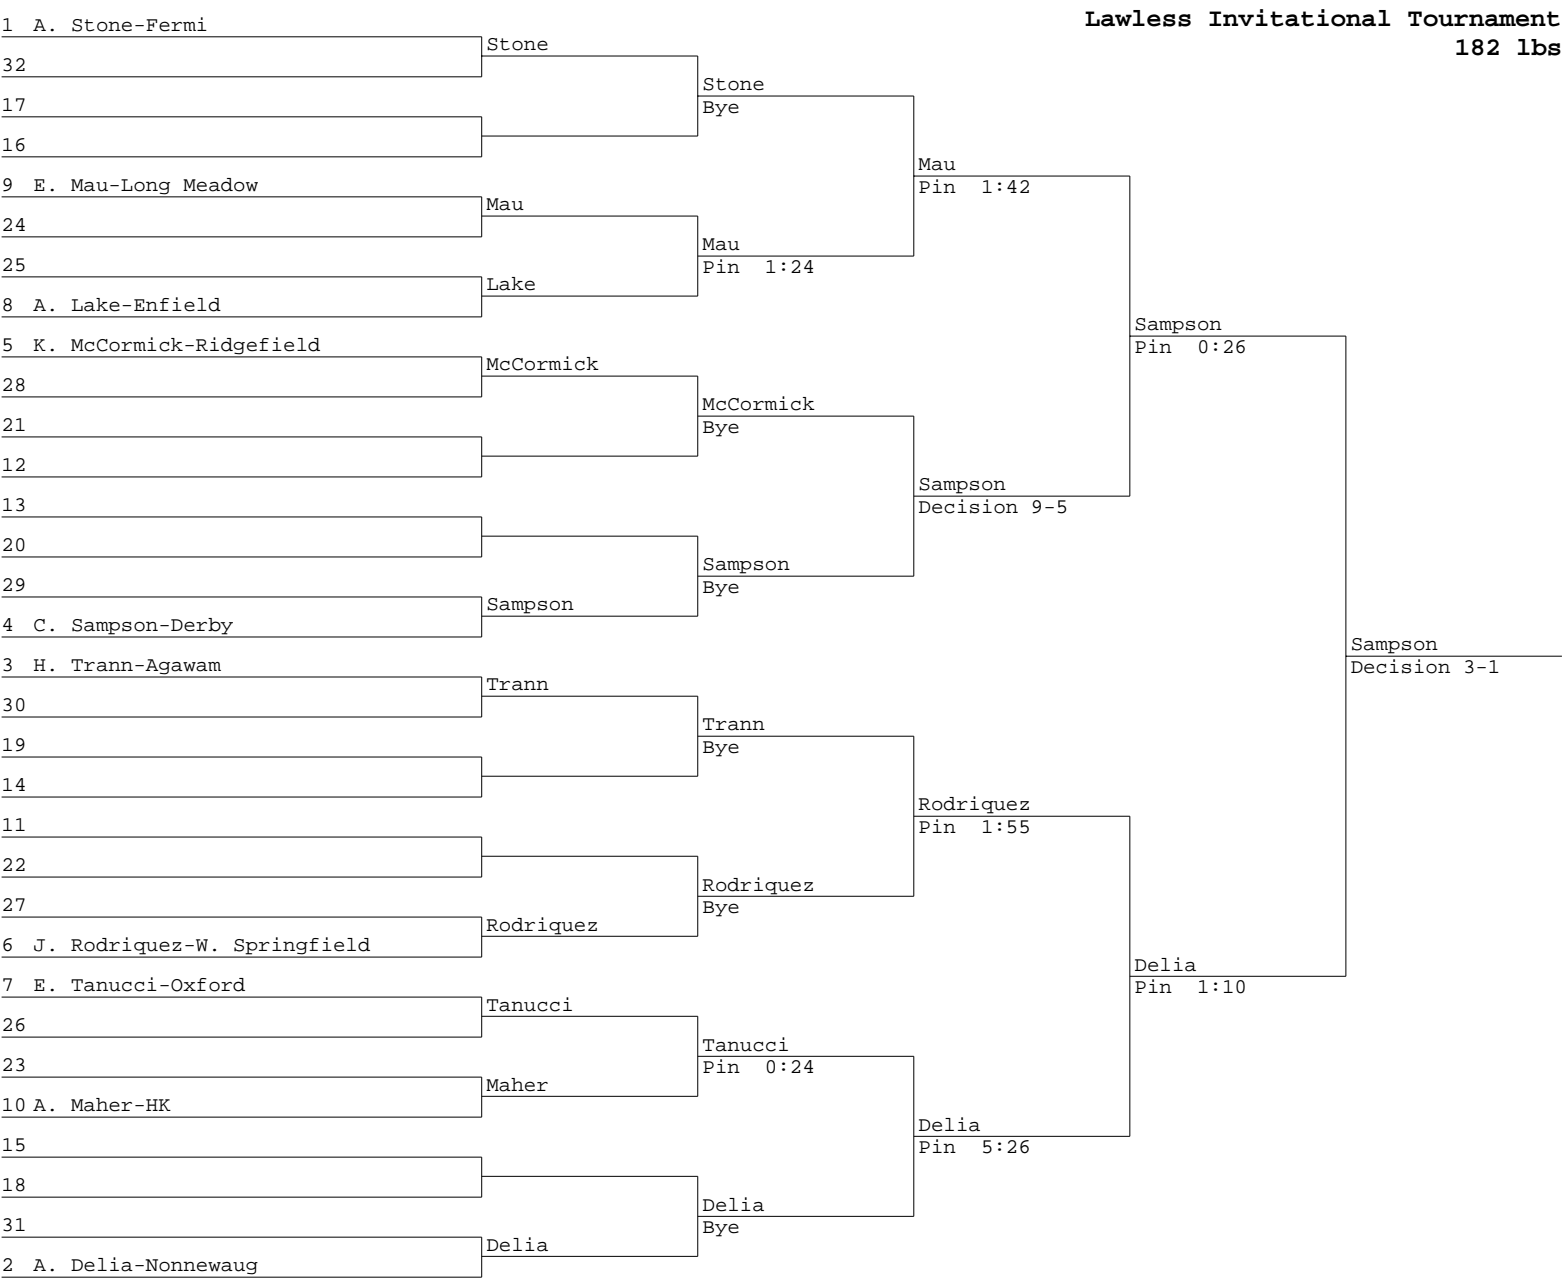

Lawless Invitational Tournament
182 lbs