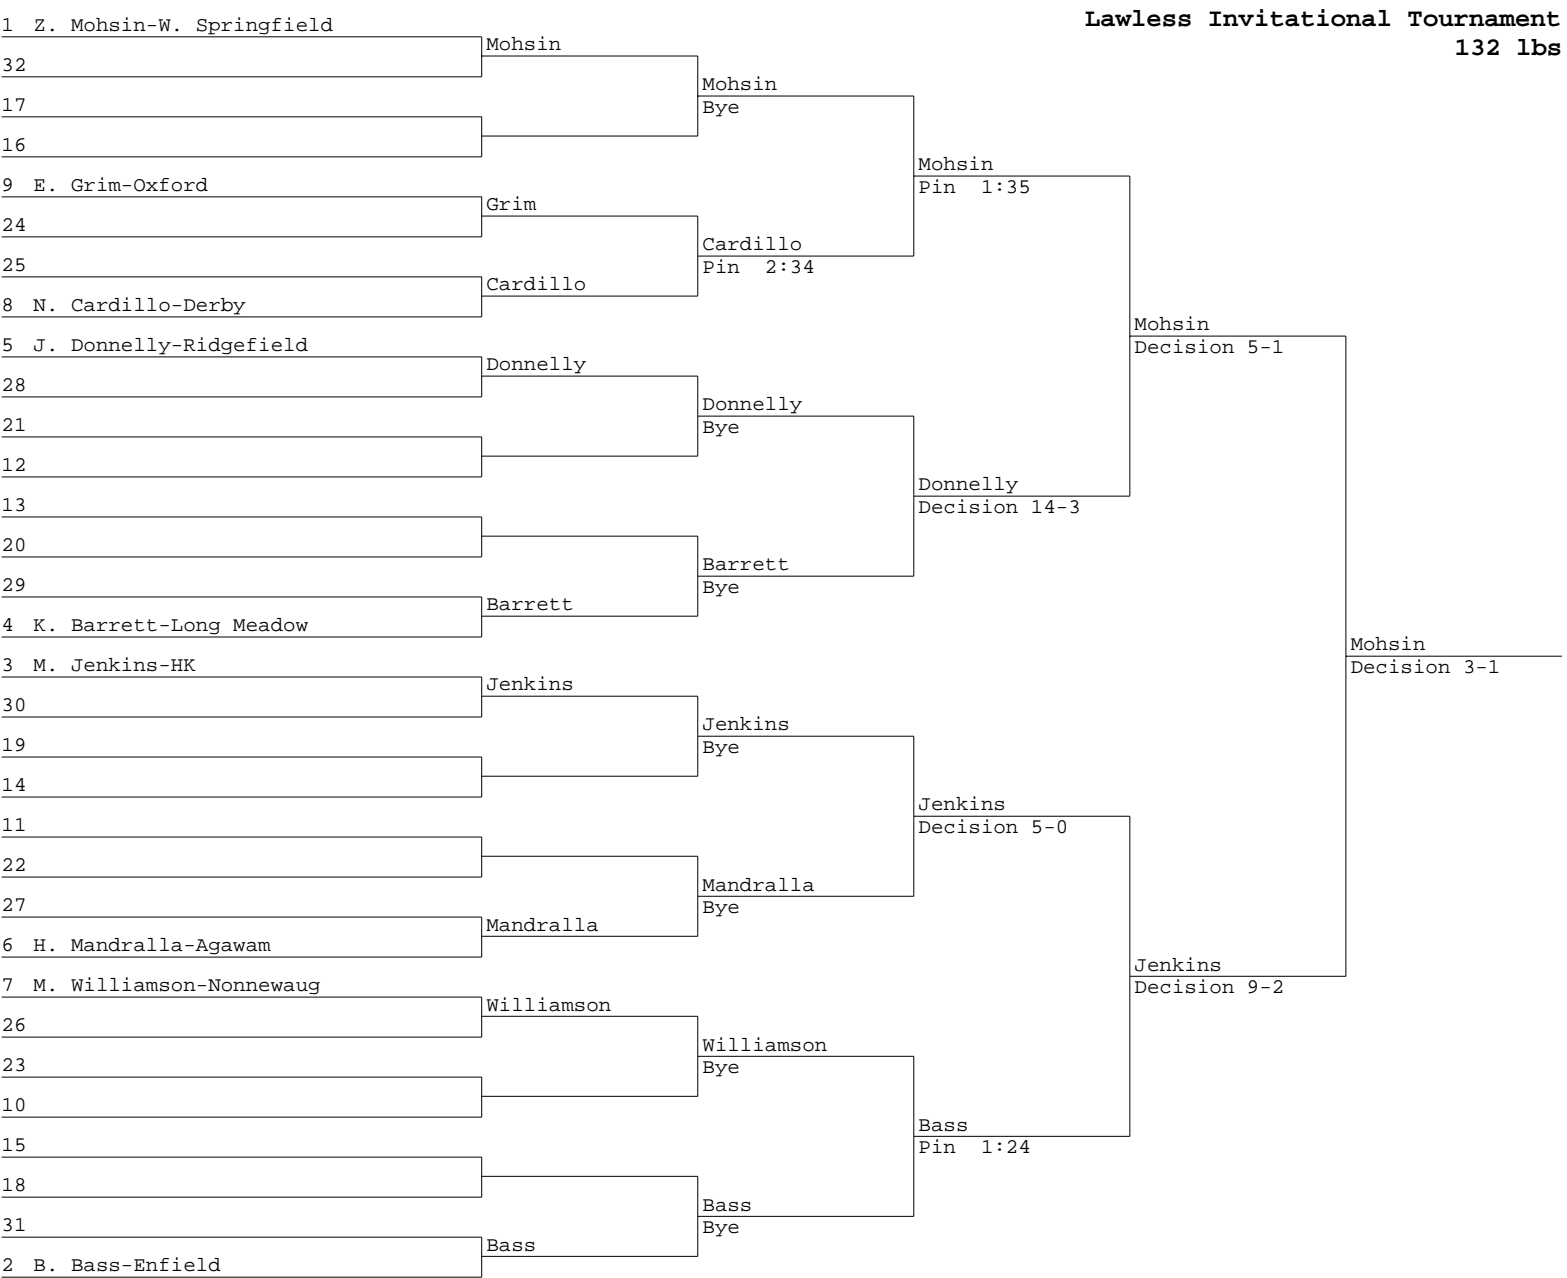

Lawless Invitational Tournament
113 lbs

Lawless Invitational Tournament
120 lbs

Lawless Invitational Tournament
132 lbs

Lawless Invitational Tournament
138 lbs

Lawless Invitational Tournament
145 lbs

Lawless Invitational Tournament
152 lbs