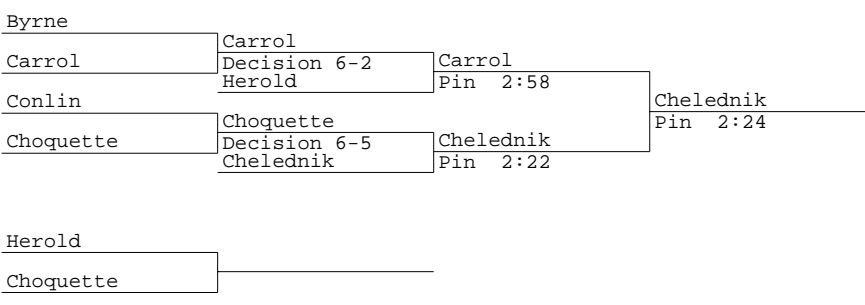

Lawless Invitational Tournament
152 lbs