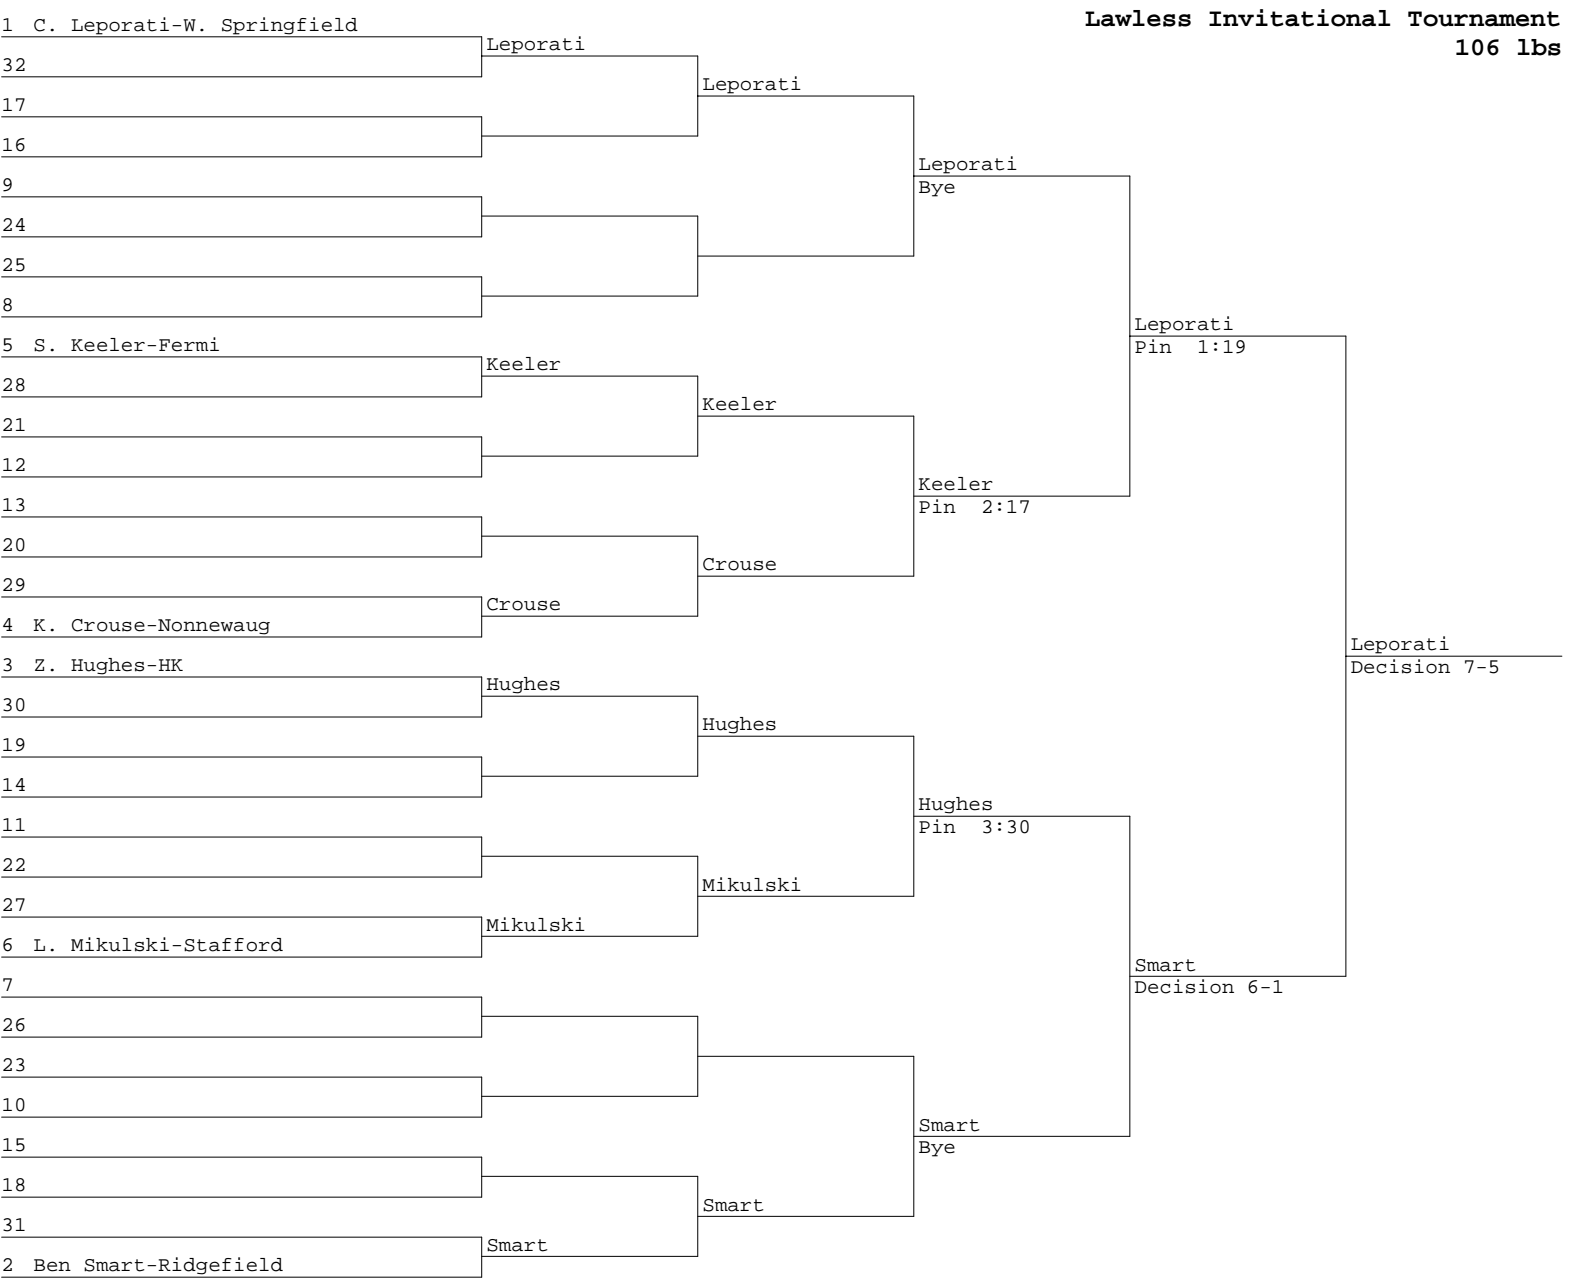

Lawless Invitational Tournament
106 lbs