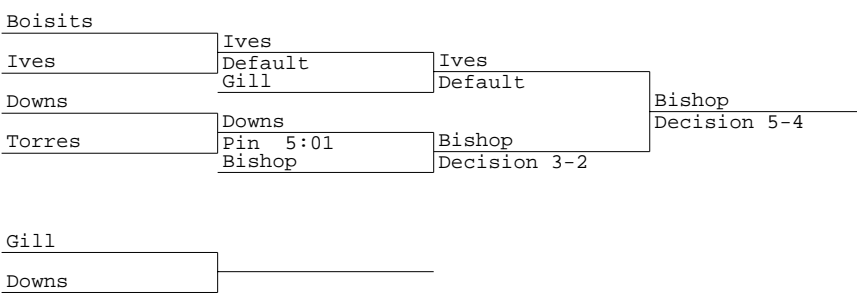

Lawless Invitational Tournament
113 lbs

Lawless Invitational Tournament
120 lbs

Lawless Invitational Tournament
132 lbs

Lawless Invitational Tournament
138 lbs

Lawless Invitational Tournament
145 lbs

Lawless Invitational Tournament
152 lbs