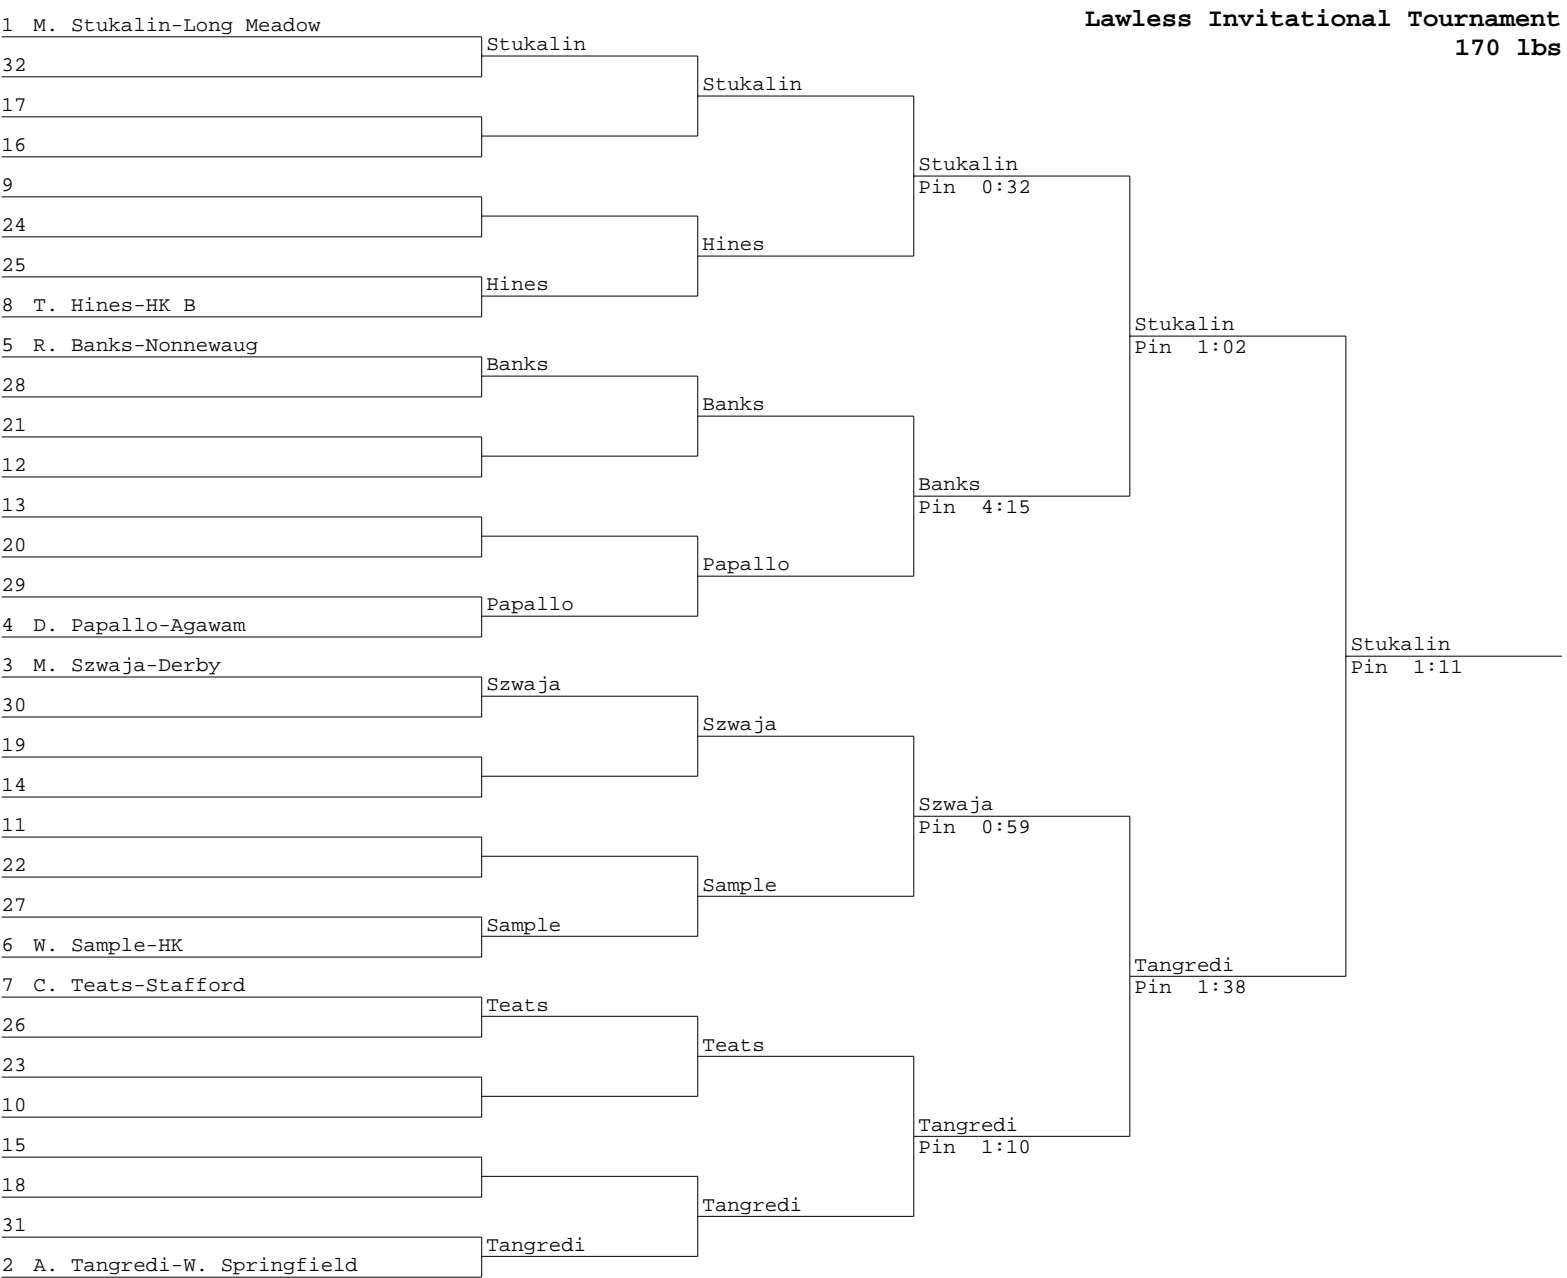

Lawless Invitational Tournament
113 lbs

Lawless Invitational Tournament
120 lbs

Lawless Invitational Tournament
132 lbs

Lawless Invitational Tournament
138 lbs

Lawless Invitational Tournament
145 lbs

Lawless Invitational Tournament
152 lbs