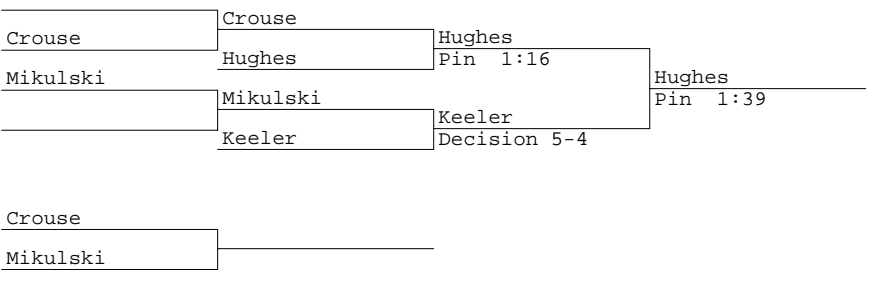

Lawless Invitational Tournament
106 lbs