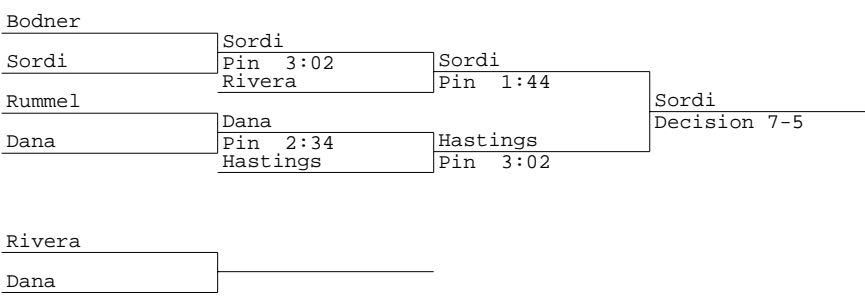

Lawless Invitational Tournament
113 lbs

Lawless Invitational Tournament
120 lbs

Lawless Invitational Tournament
132 lbs

Lawless Invitational Tournament
138 lbs

Lawless Invitational Tournament
145 lbs

Lawless Invitational Tournament
152 lbs