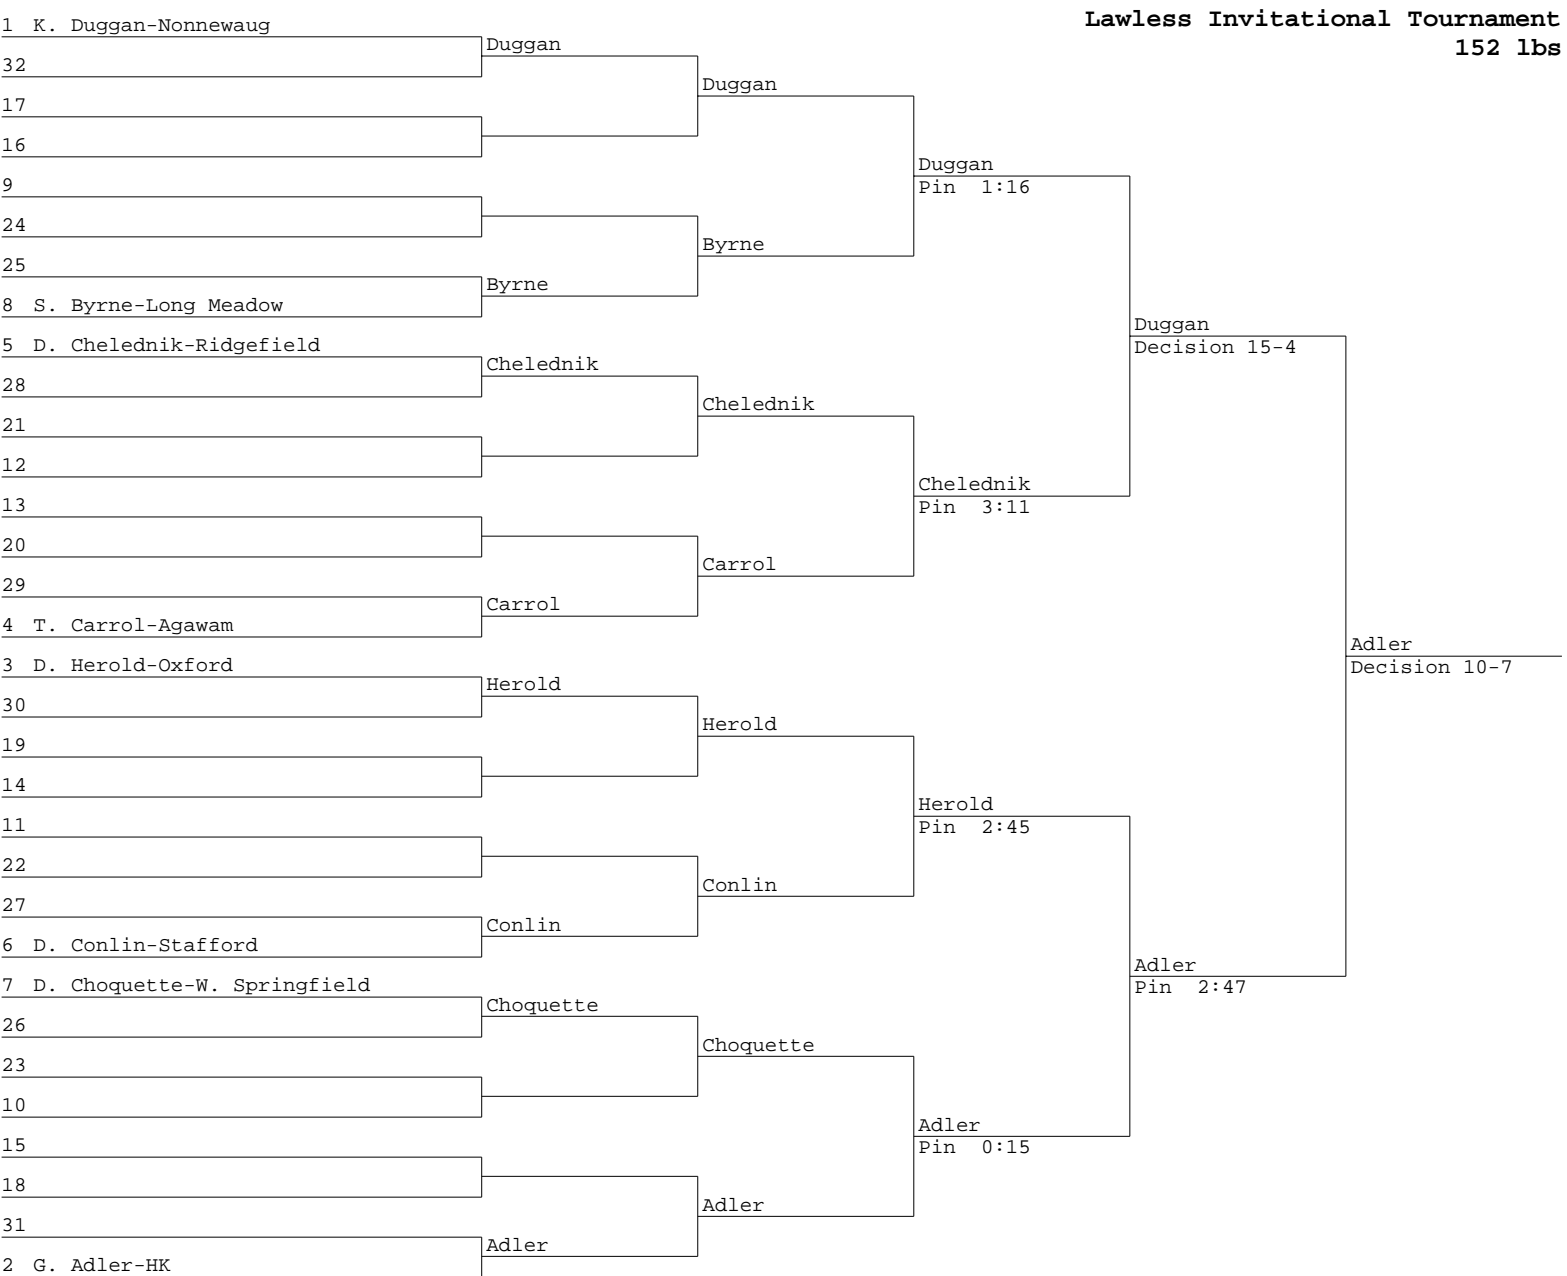

Lawless Invitational Tournament
113 lbs

Lawless Invitational Tournament
120 lbs

Lawless Invitational Tournament
132 lbs

Lawless Invitational Tournament
138 lbs

Lawless Invitational Tournament
145 lbs

Lawless Invitational Tournament
152 lbs