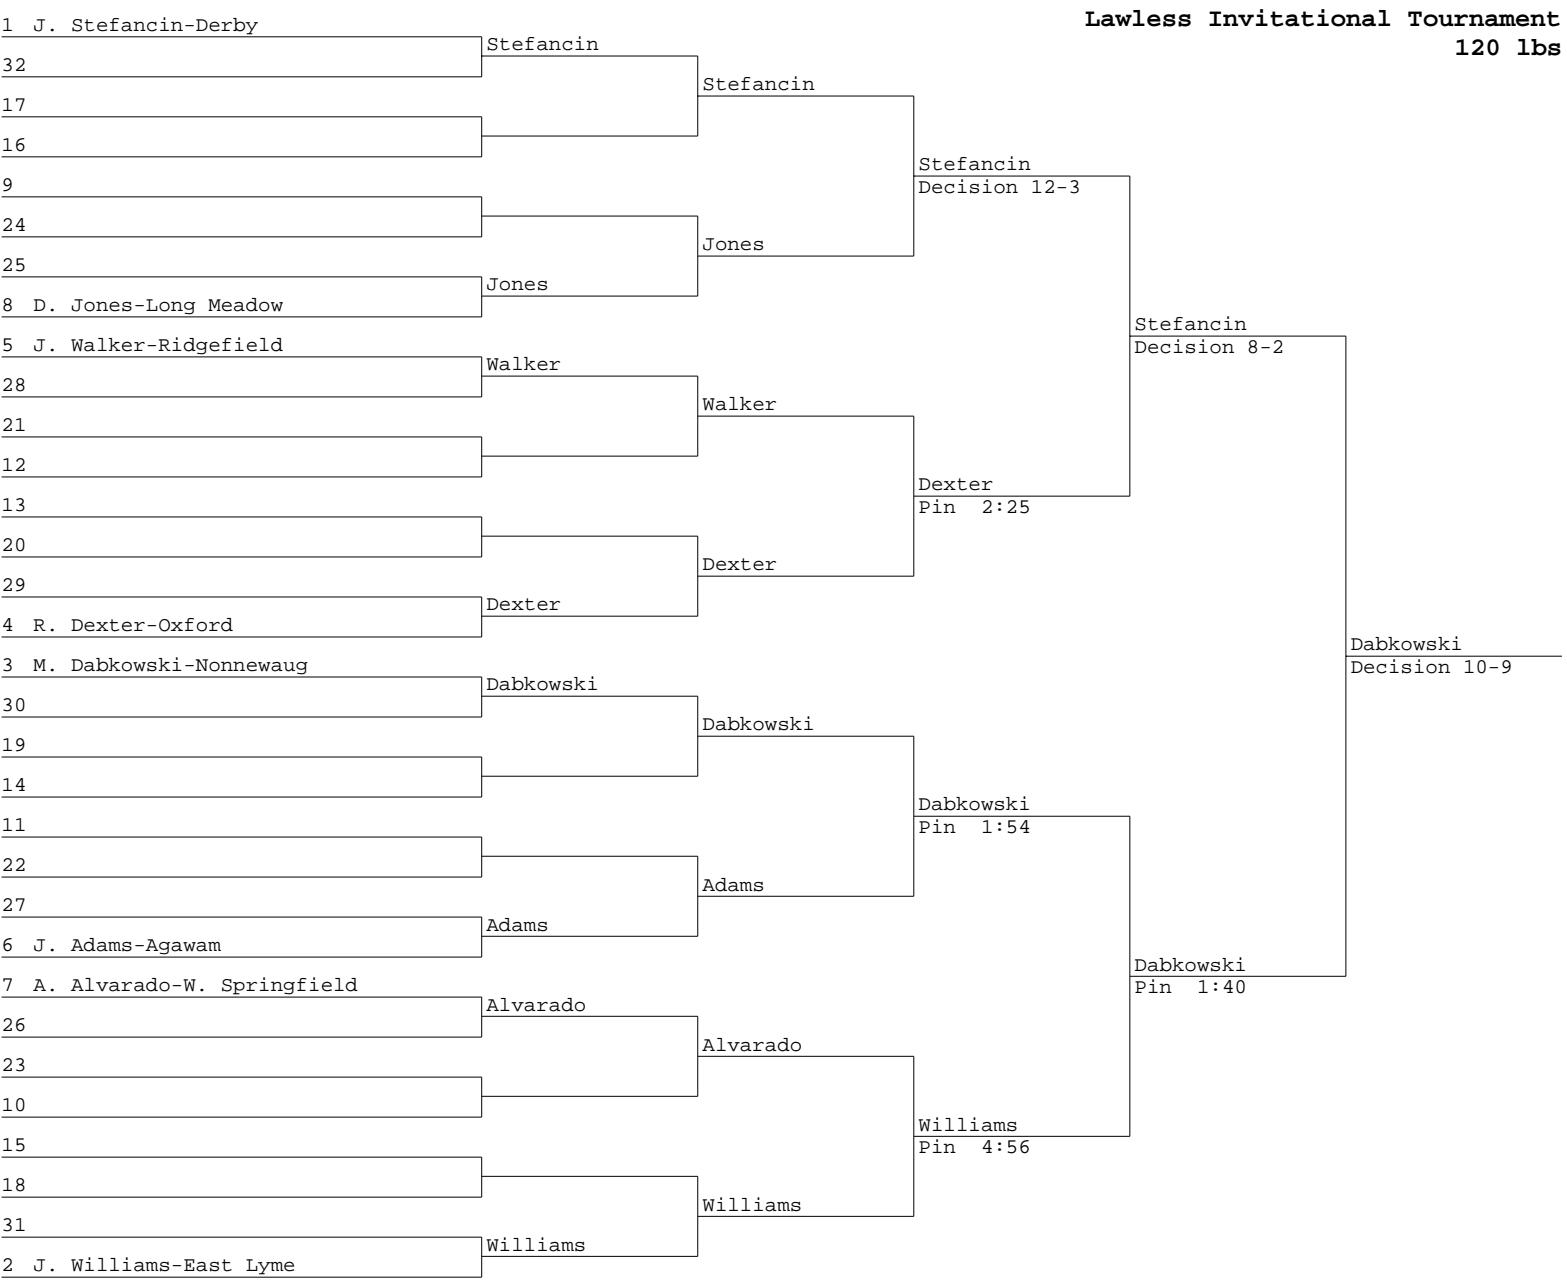

Lawless Invitational Tournament
120 lbs