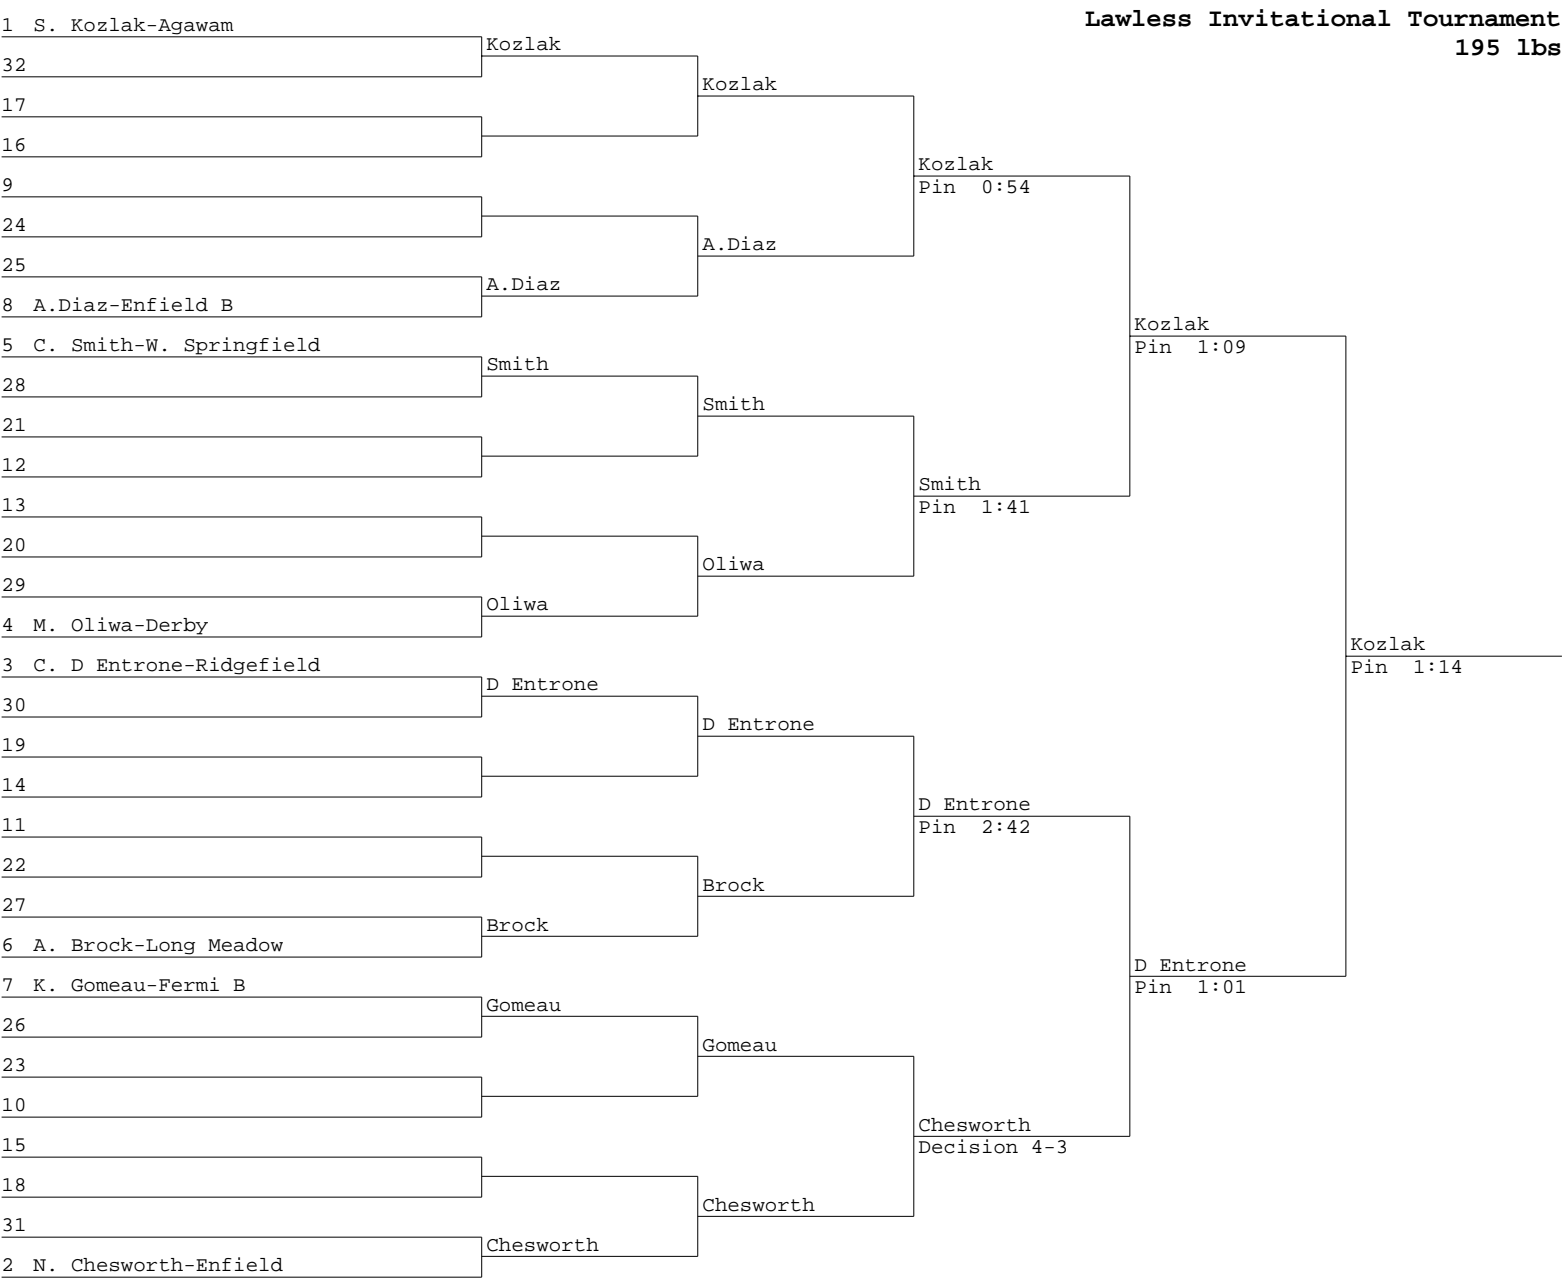

Lawless Invitational Tournament
195 lbs