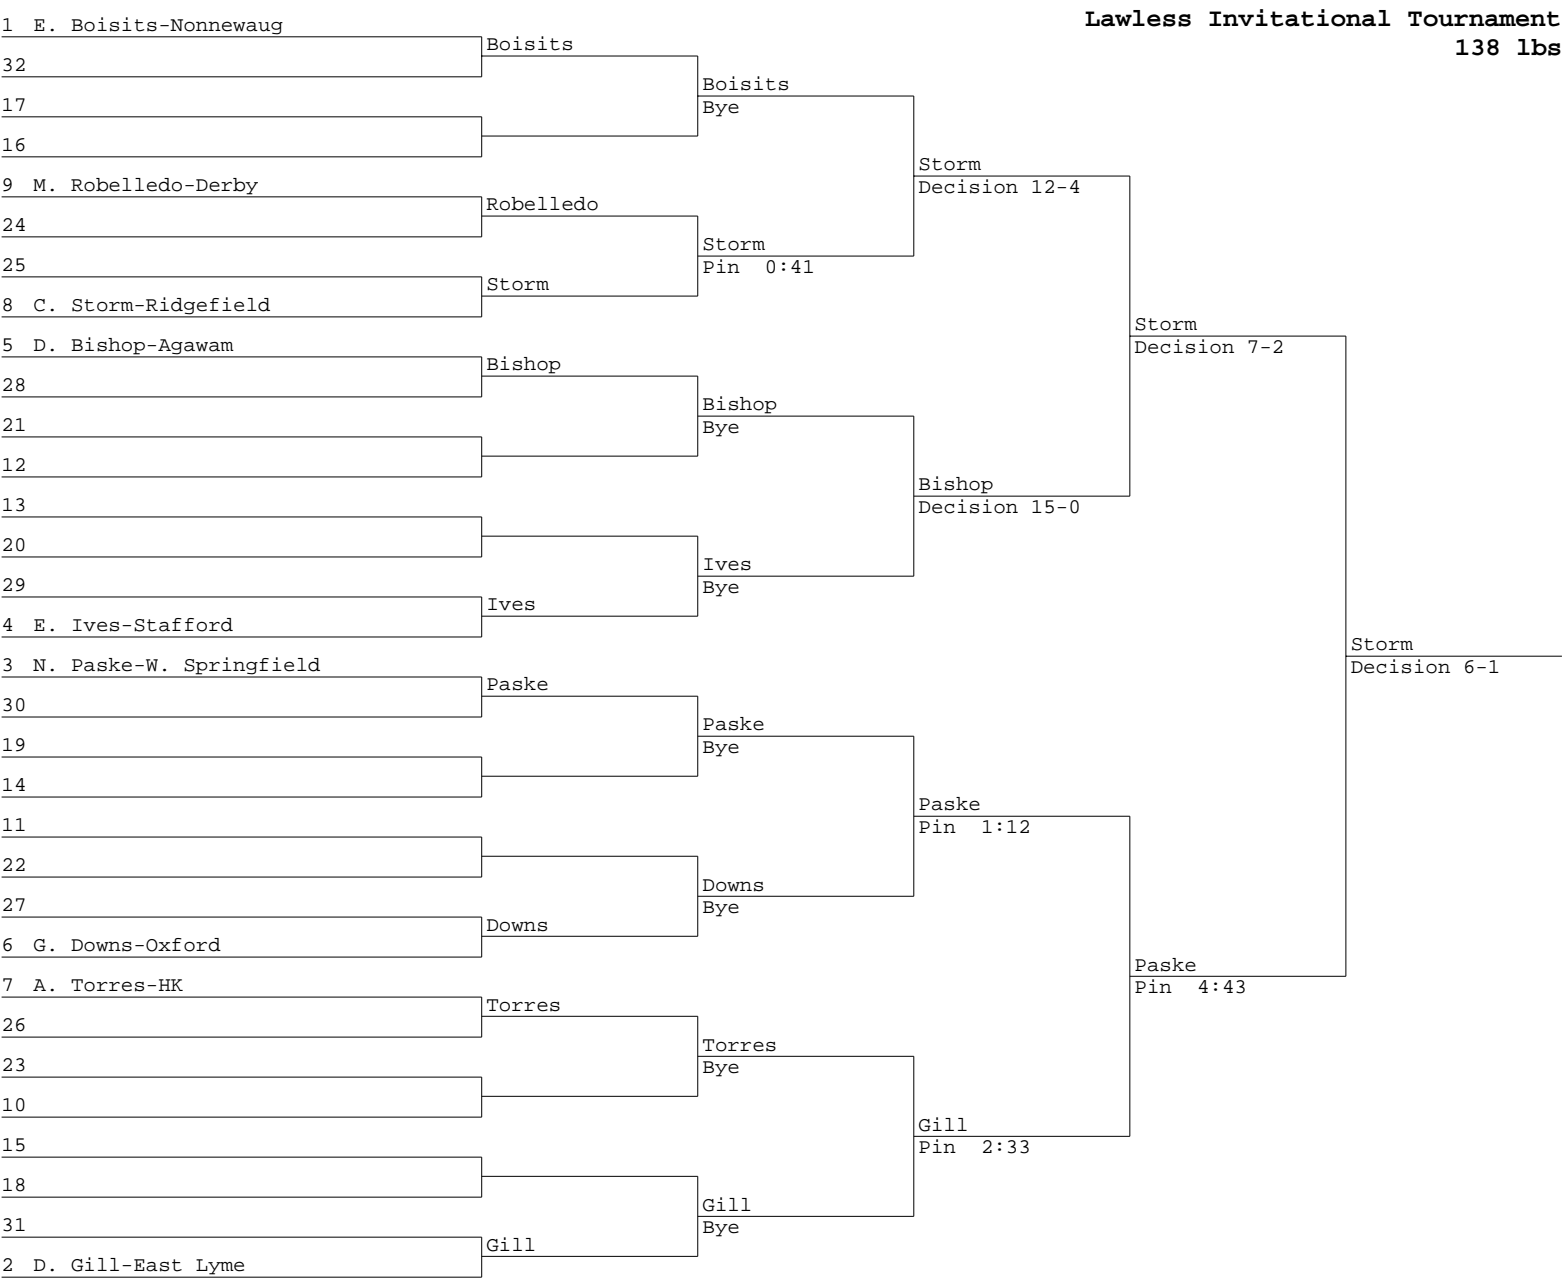

Lawless Invitational Tournament
113 lbs

Lawless Invitational Tournament
120 lbs

Lawless Invitational Tournament
132 lbs

Lawless Invitational Tournament
138 lbs

Lawless Invitational Tournament
145 lbs

Lawless Invitational Tournament
152 lbs