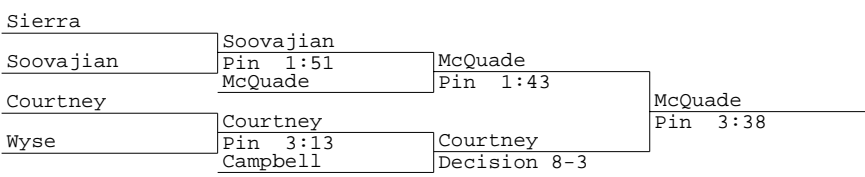

Lawless Invitational Tournament
113 lbs

Lawless Invitational Tournament
120 lbs

Lawless Invitational Tournament
132 lbs

Lawless Invitational Tournament
138 lbs

Lawless Invitational Tournament
145 lbs

Lawless Invitational Tournament
152 lbs