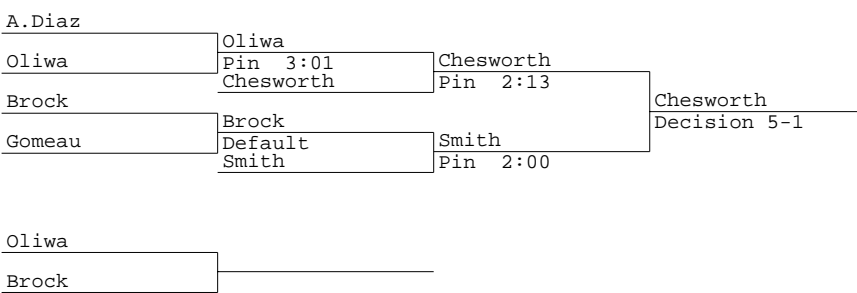

Lawless Invitational Tournament
195 lbs