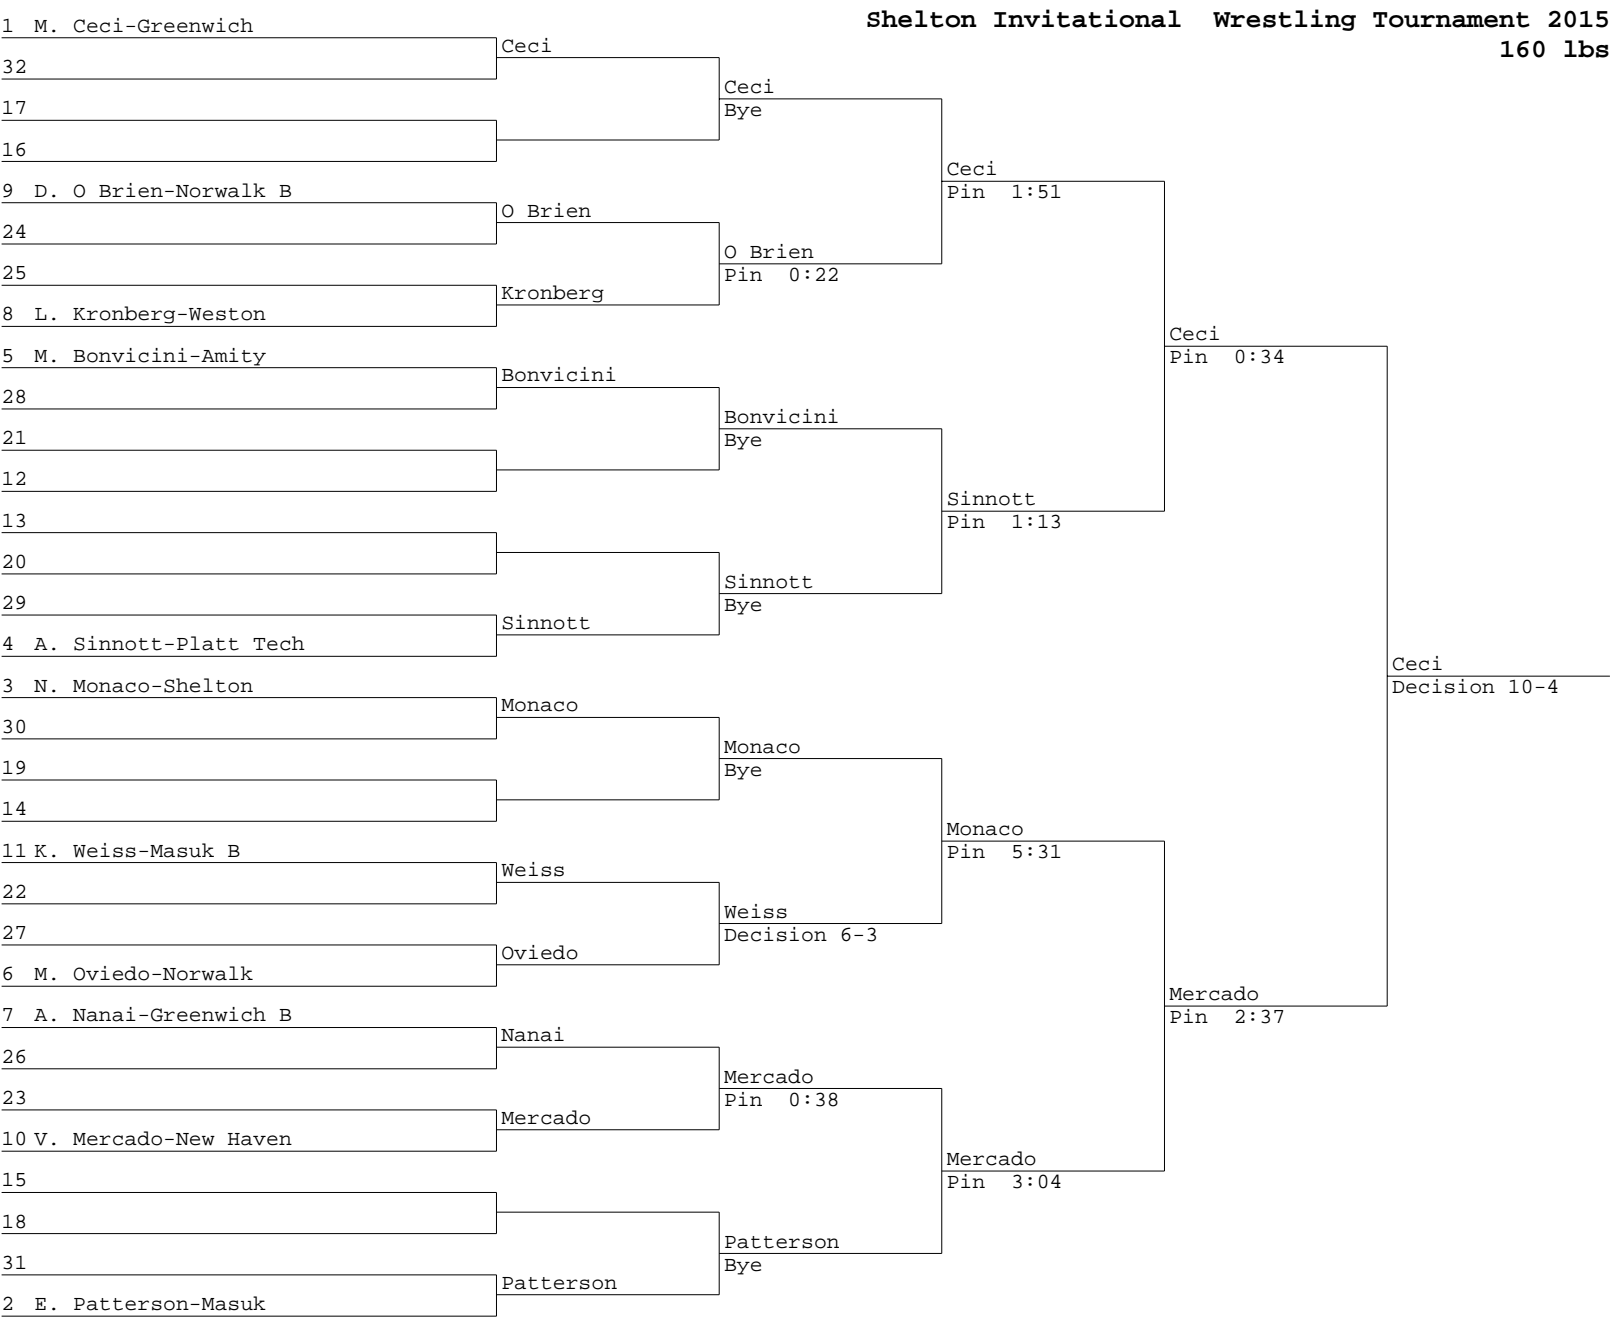

Shelton Invitational Wrestling Tournament 2015
138 lbs

Shelton Invitational Wrestling Tournament 2015
145 lbs

Shelton Invitational Wrestling Tournament 2015
152 lbs

Shelton Invitational Wrestling Tournament 2015
160 lbs