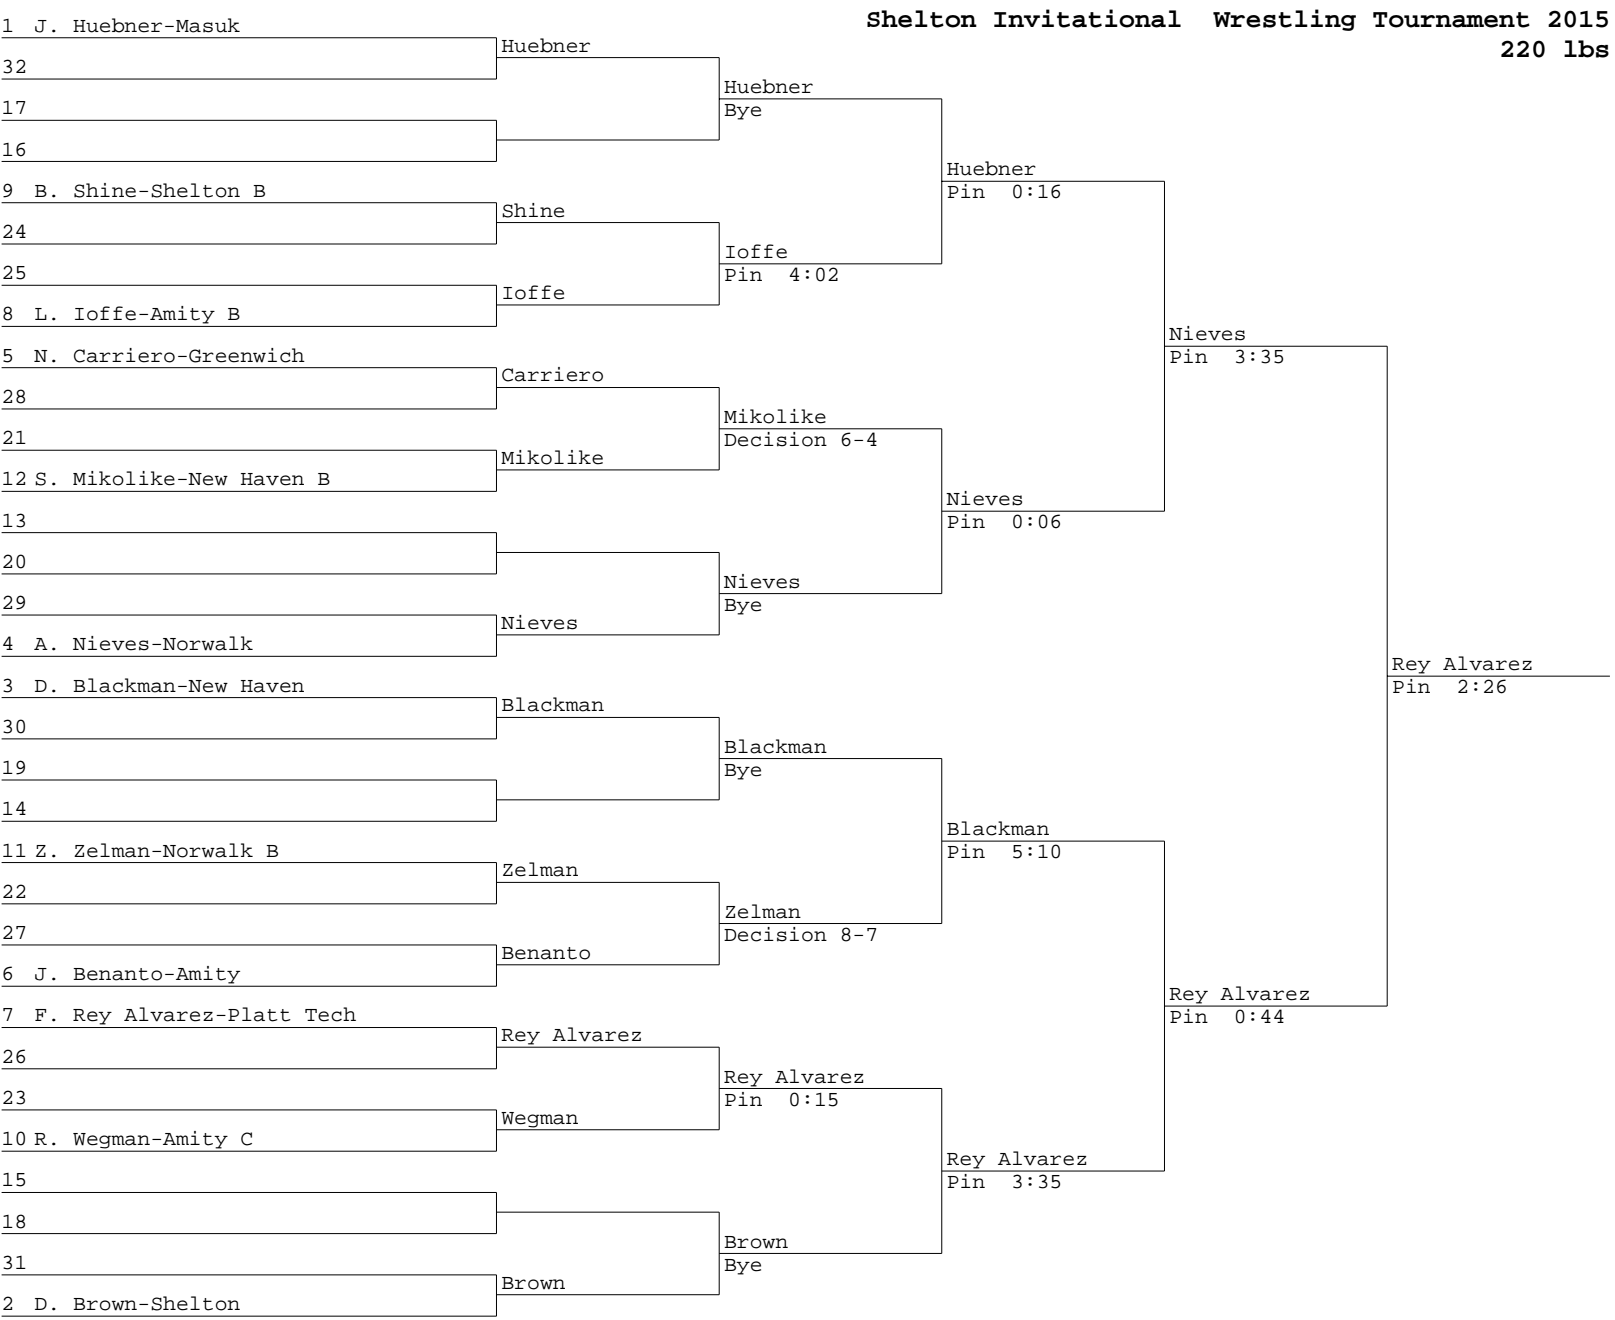

Shelton Invitational Wrestling Tournament 2015
170 lbs

Shelton Invitational Wrestling Tournament 2015
182 lbs

Shelton Invitational Wrestling Tournament 2015
195 lbs

Shelton Invitational Wrestling Tournament 2015
220 lbs