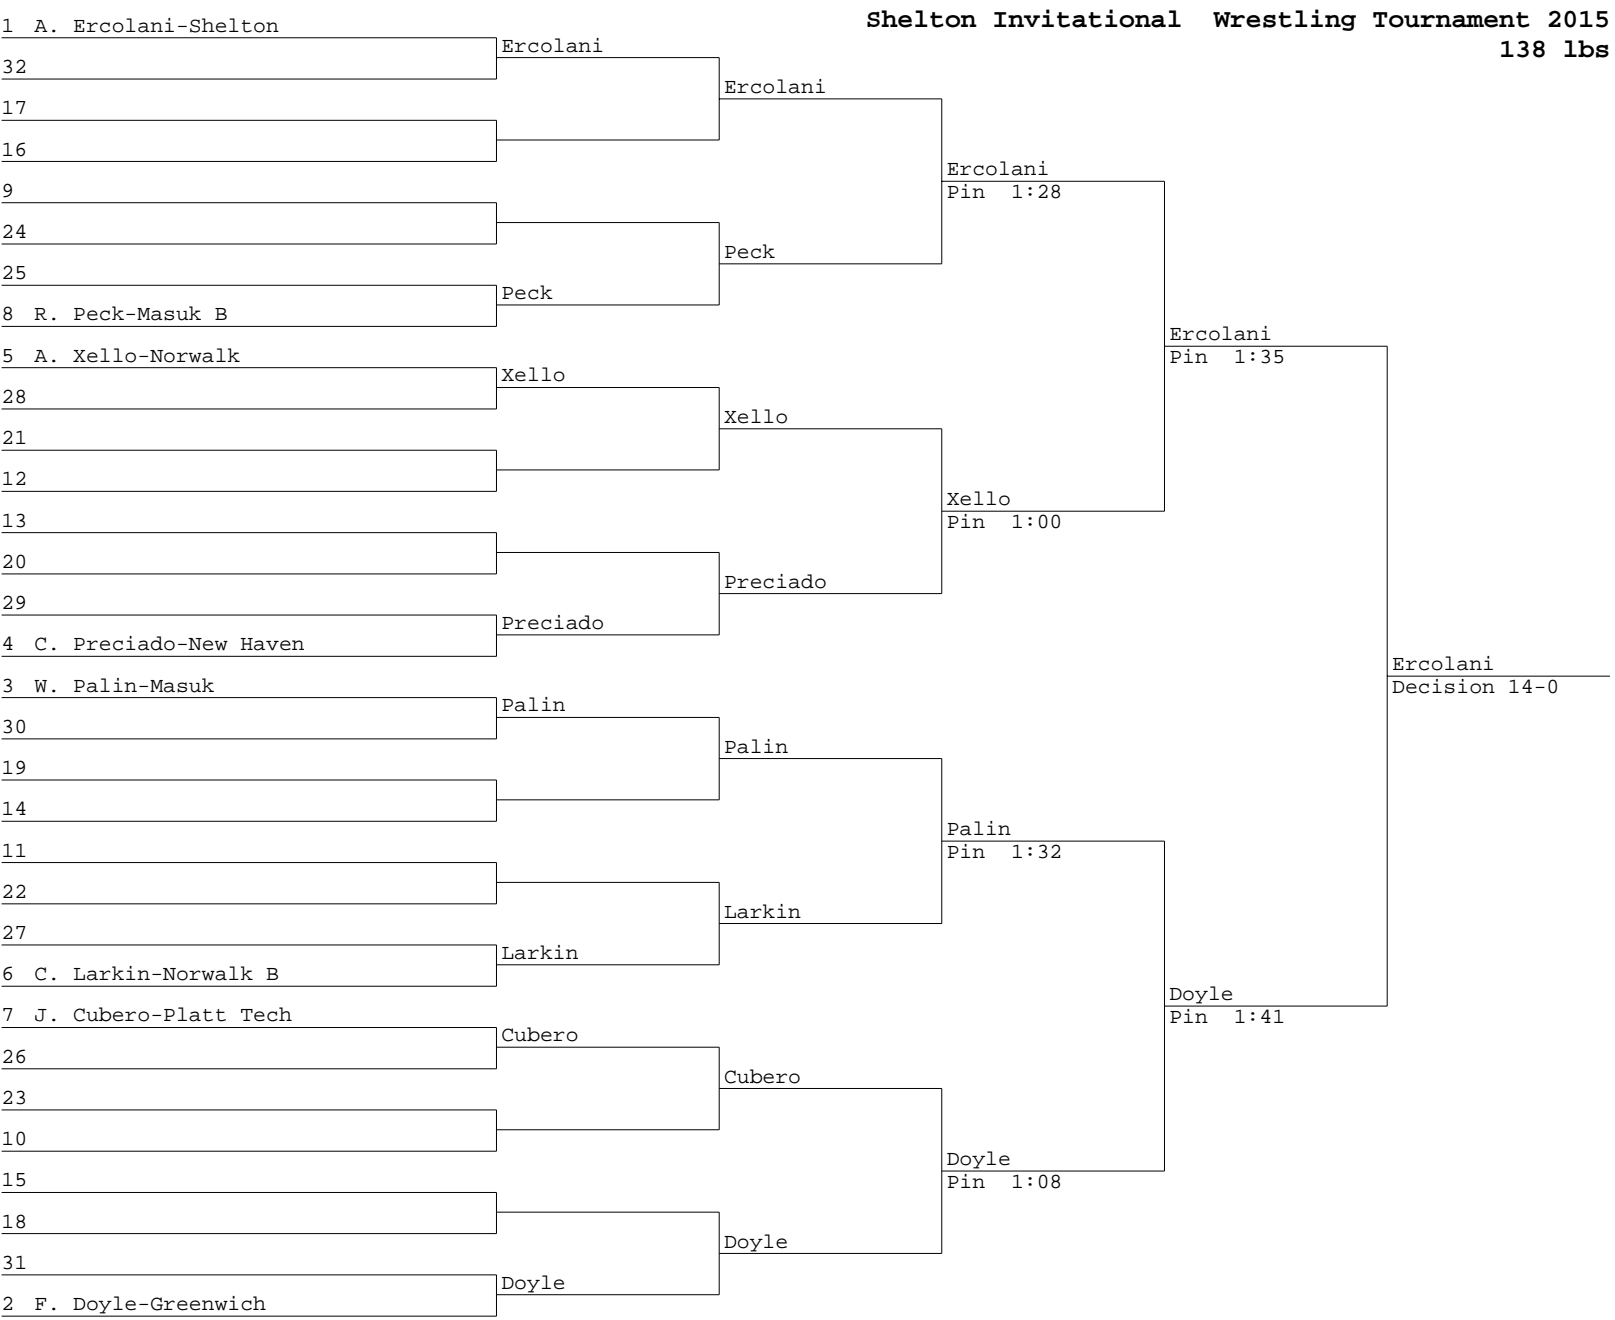

Shelton Invitational Wrestling Tournament 2015
138 lbs