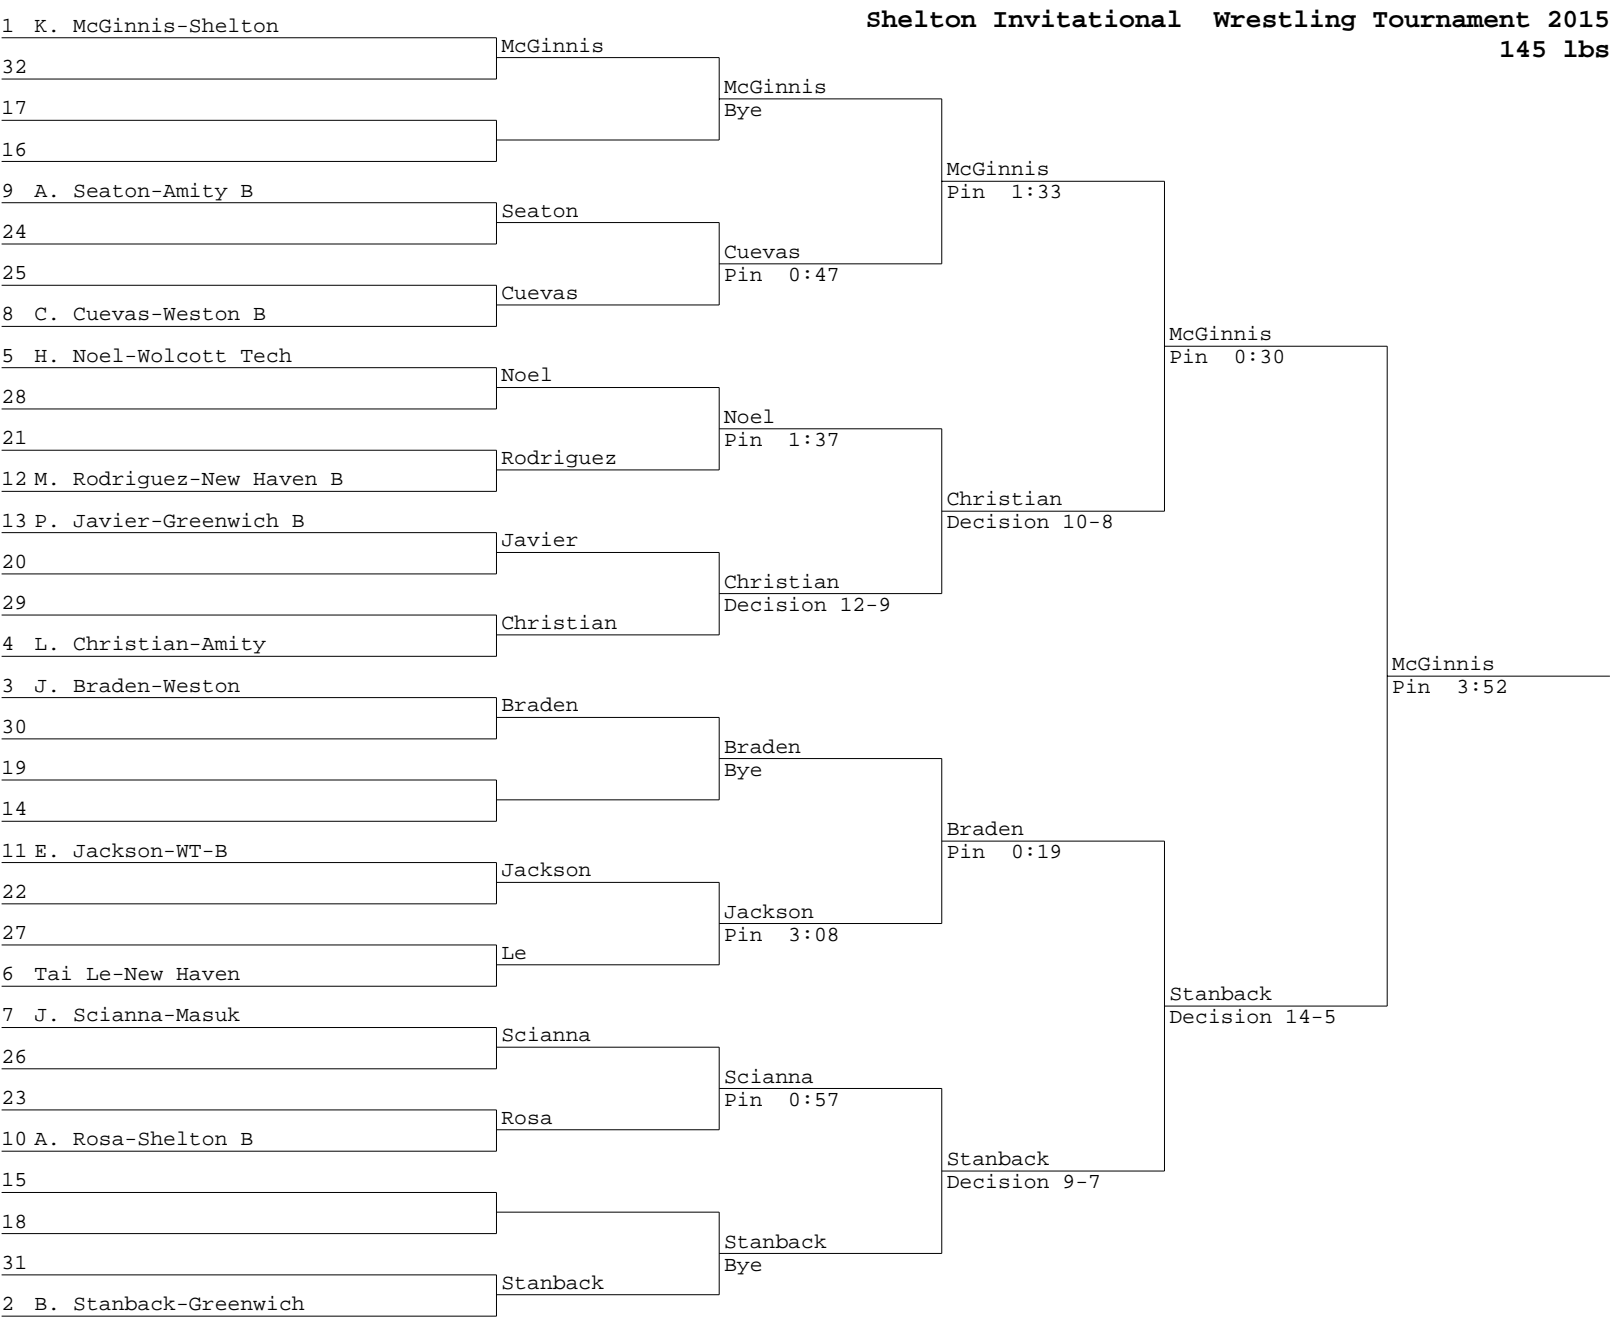

Shelton Invitational Wrestling Tournament 2015
145 lbs