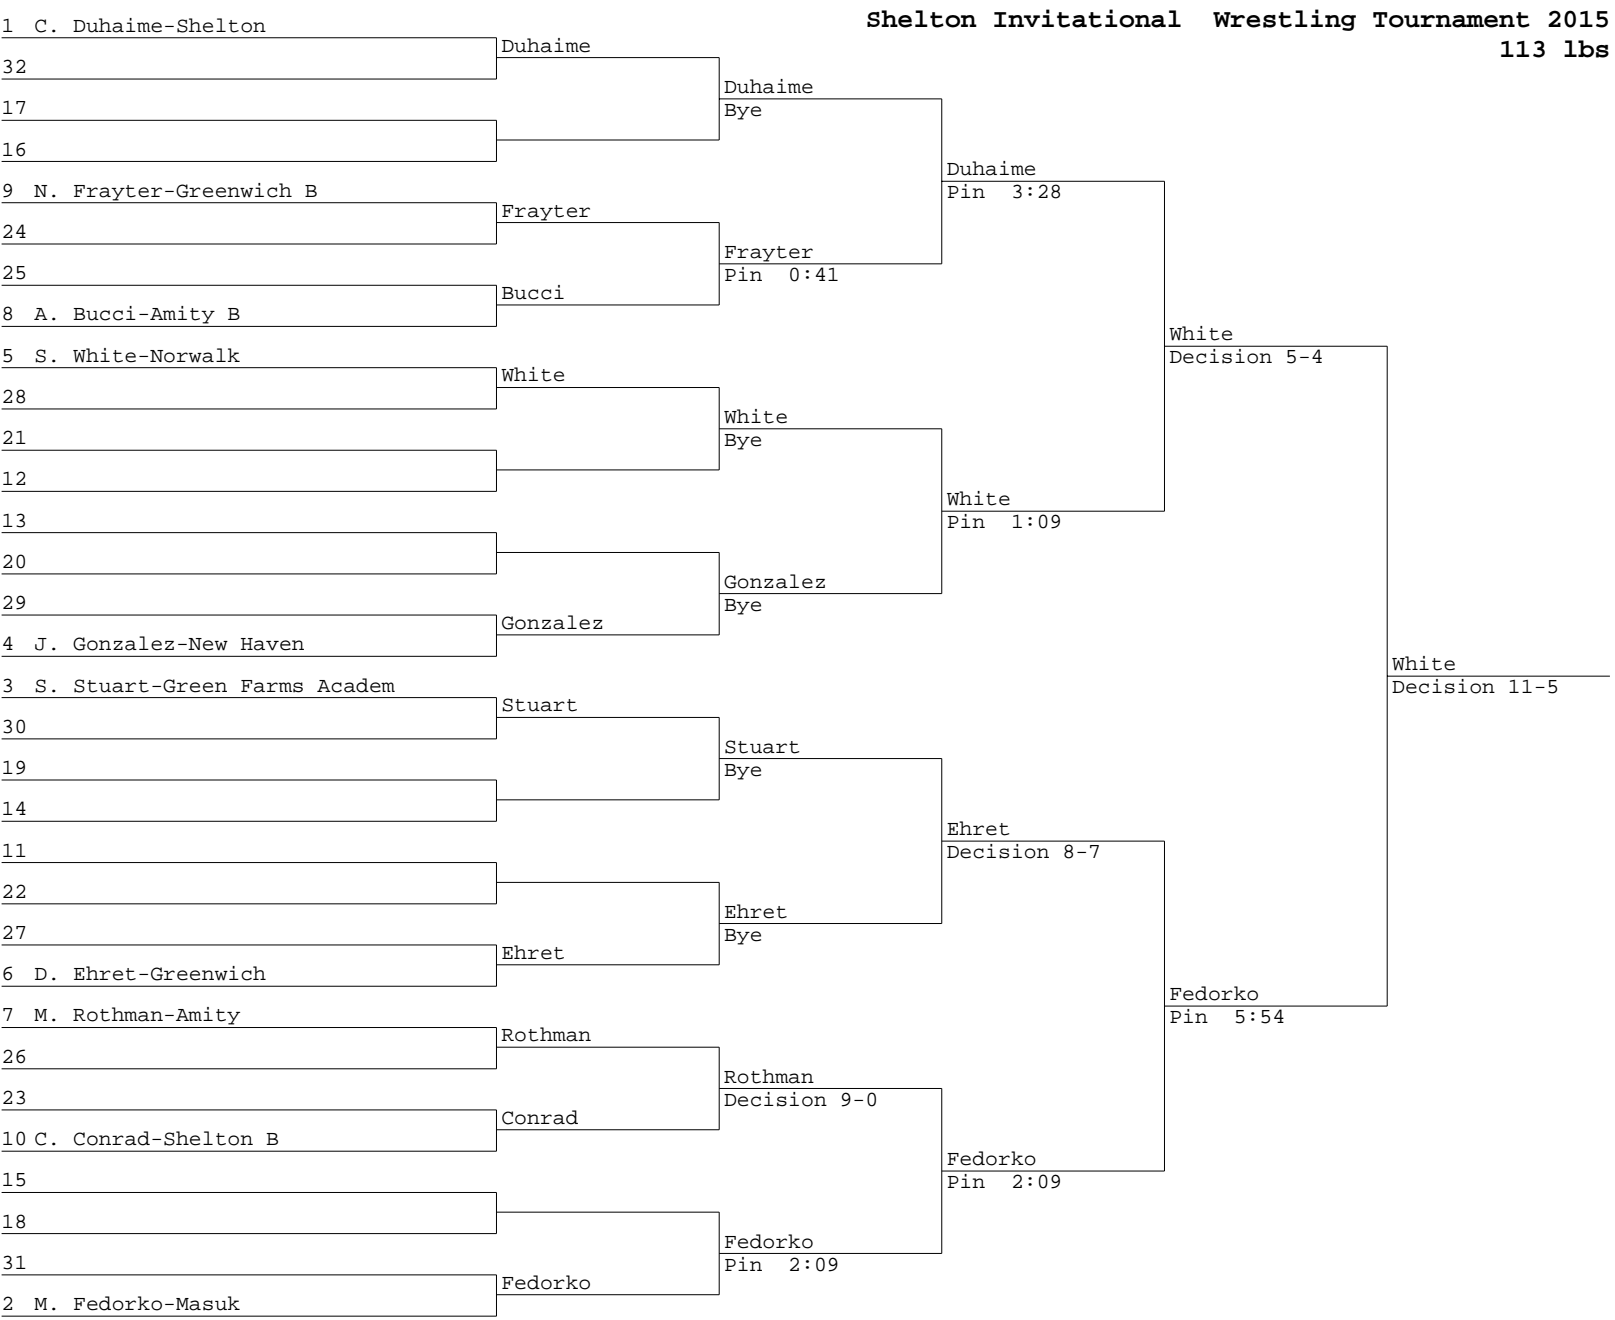

Shelton Invitational Wrestling Tournament 2015
113 lbs