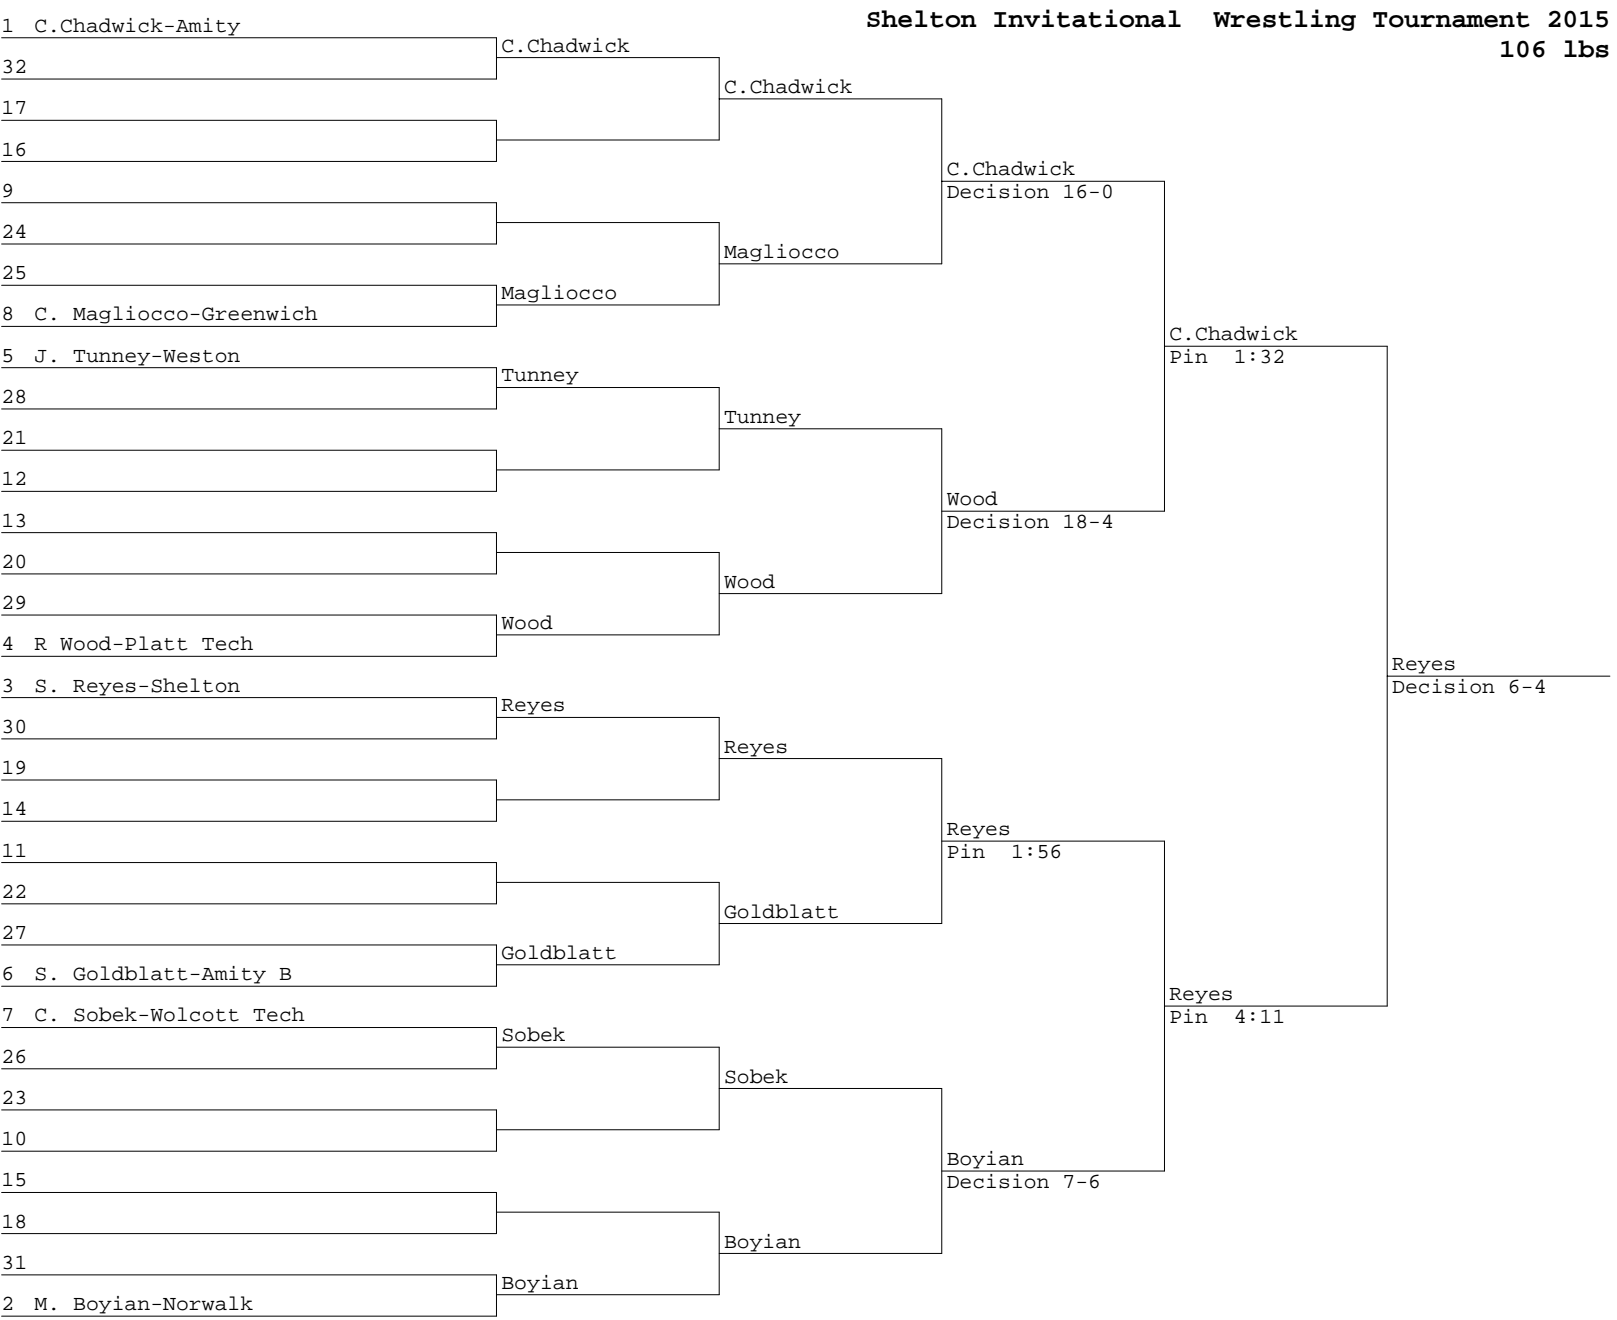

Shelton Invitational Wrestling Tournament 2015
106 lbs