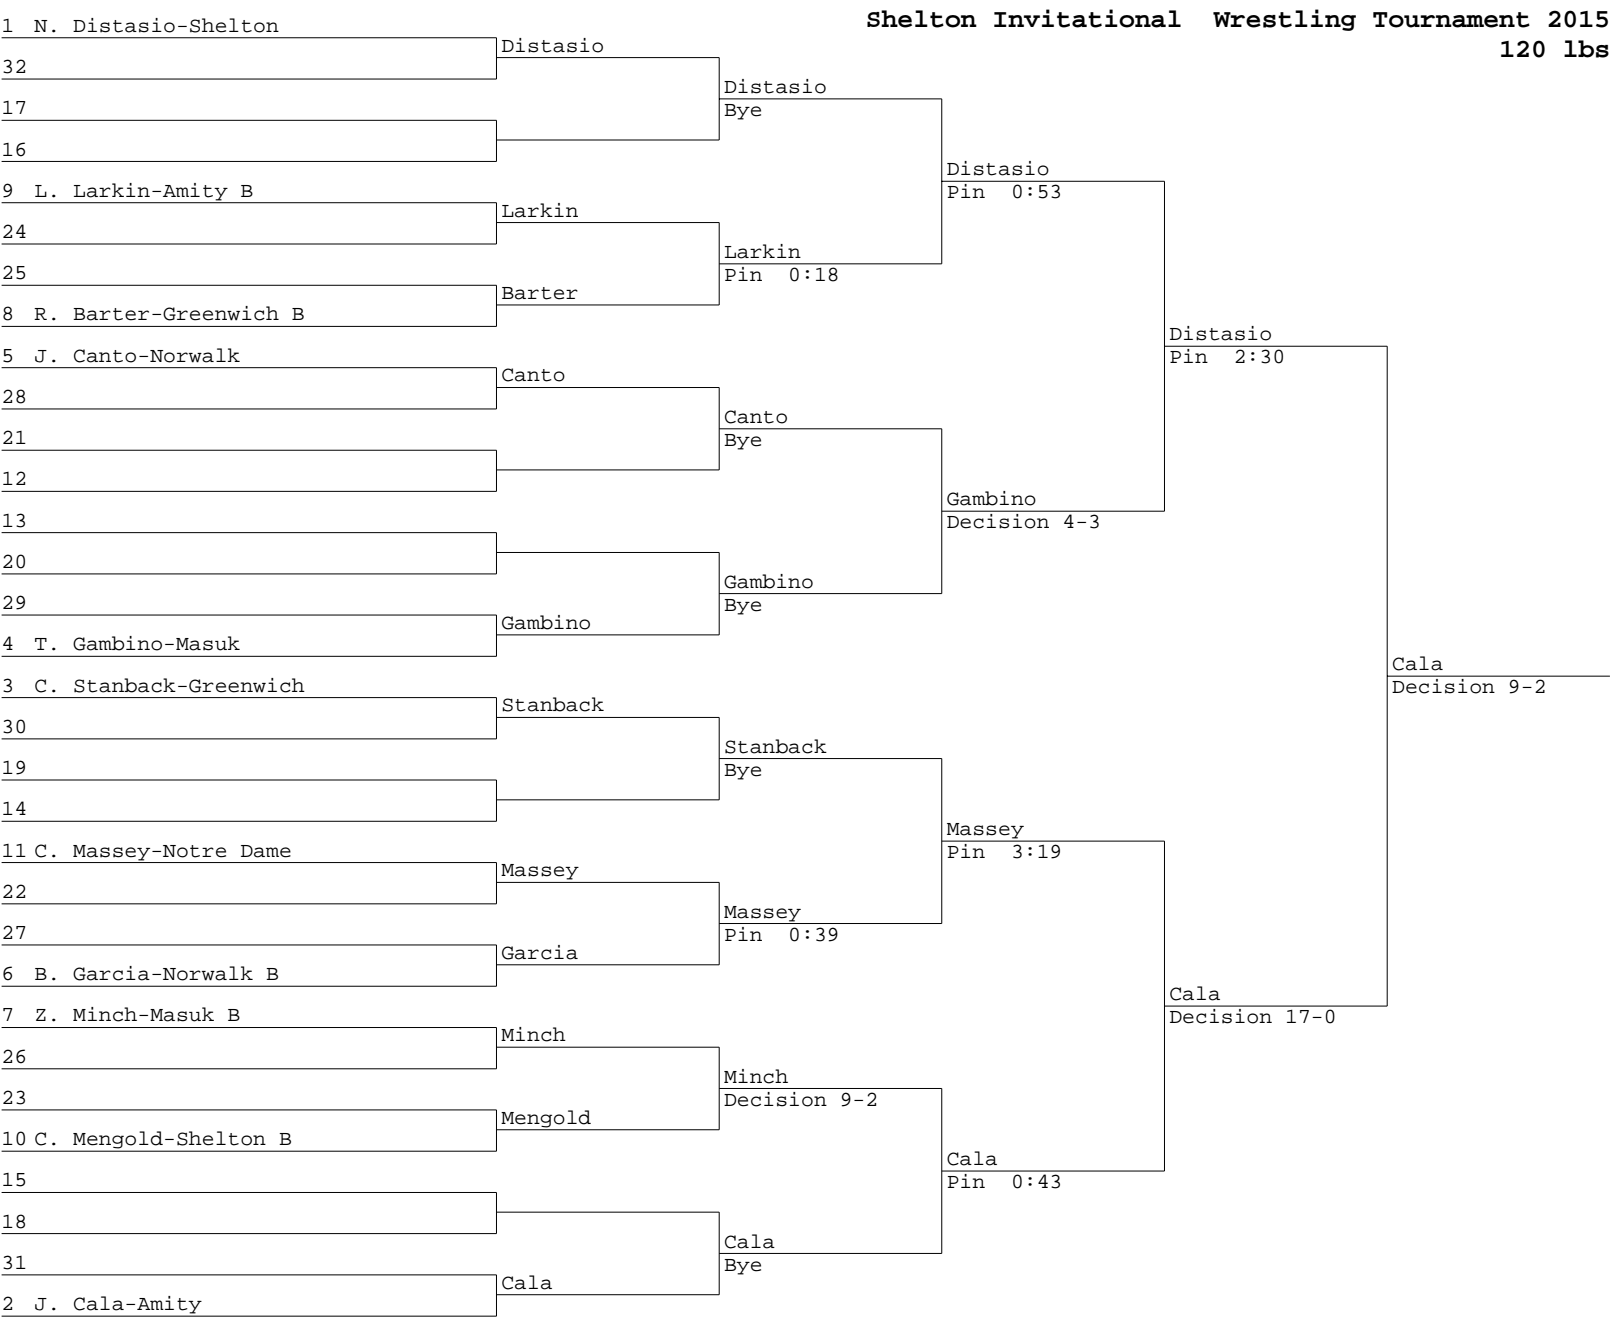

Shelton Invitational Wrestling Tournament 2015
120 lbs