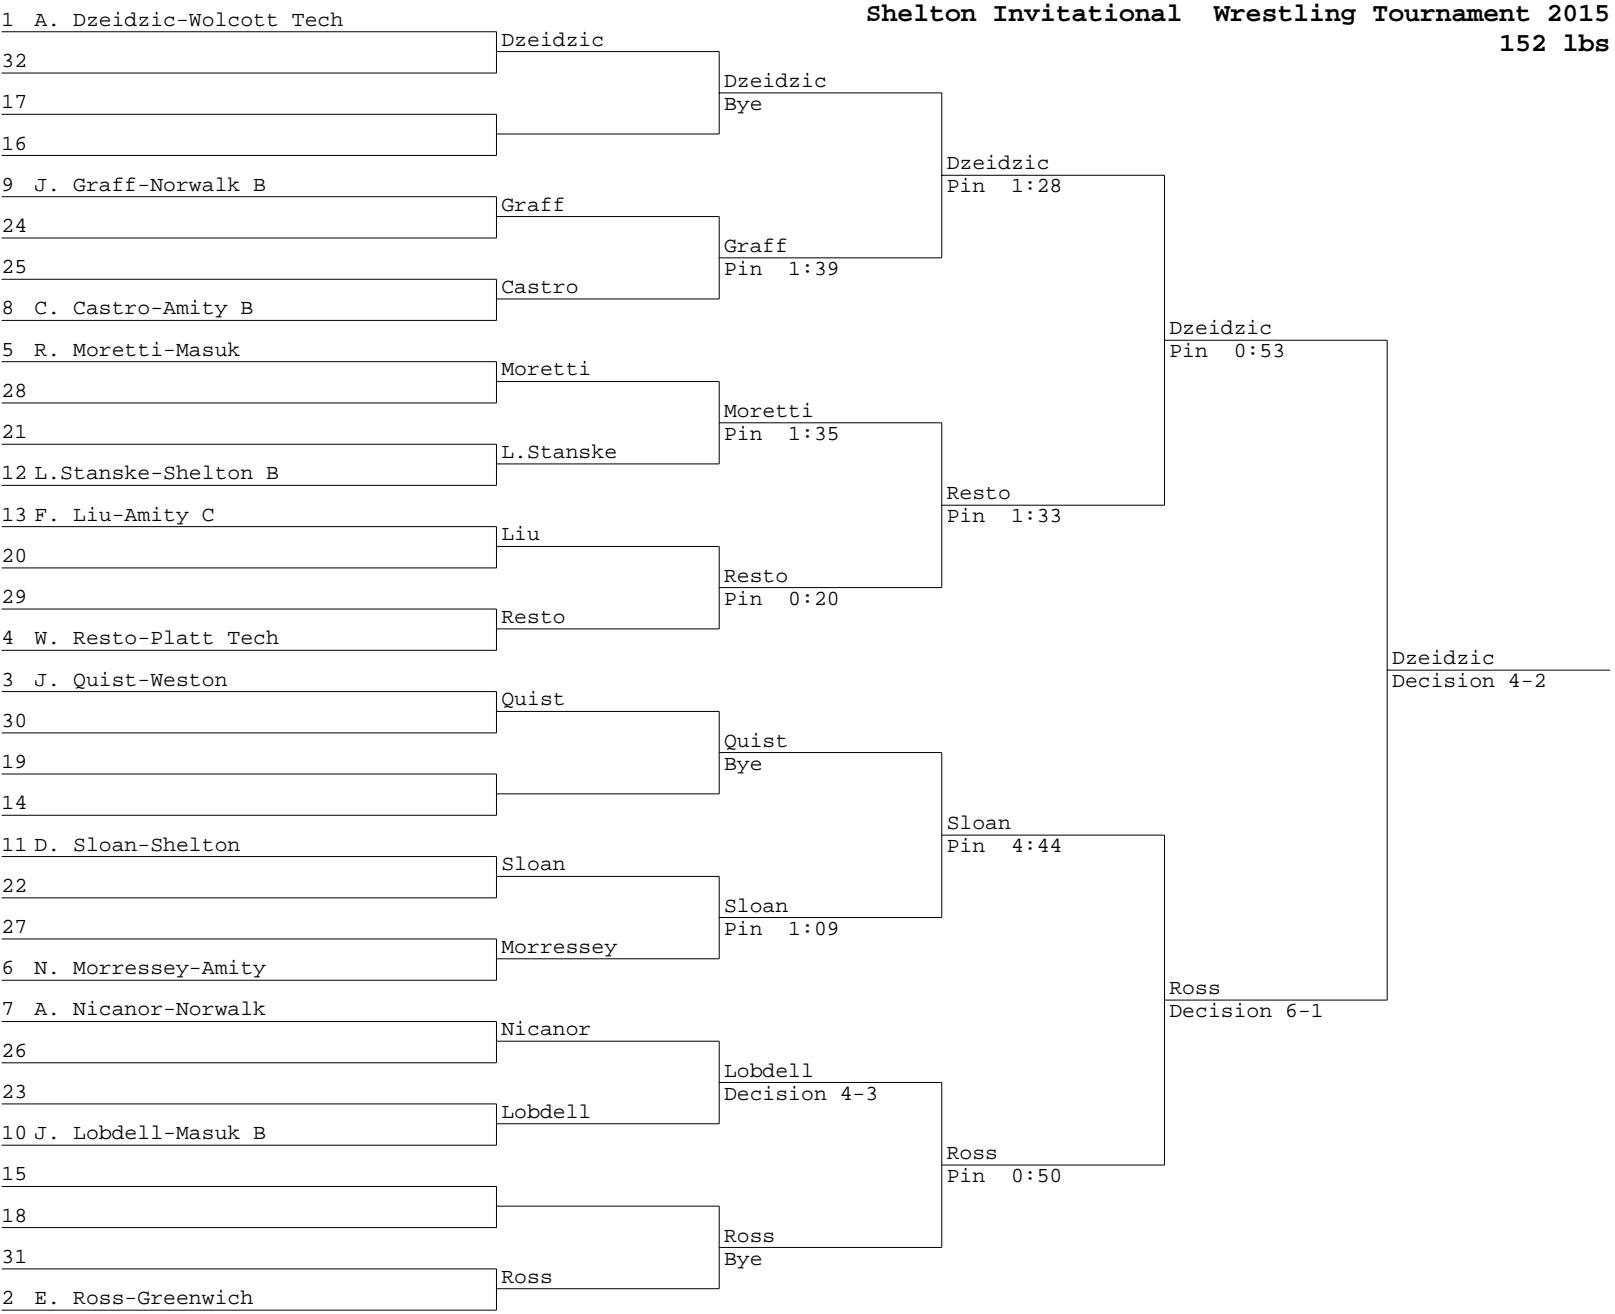

Shelton Invitational Wrestling Tournament 2015
152 lbs