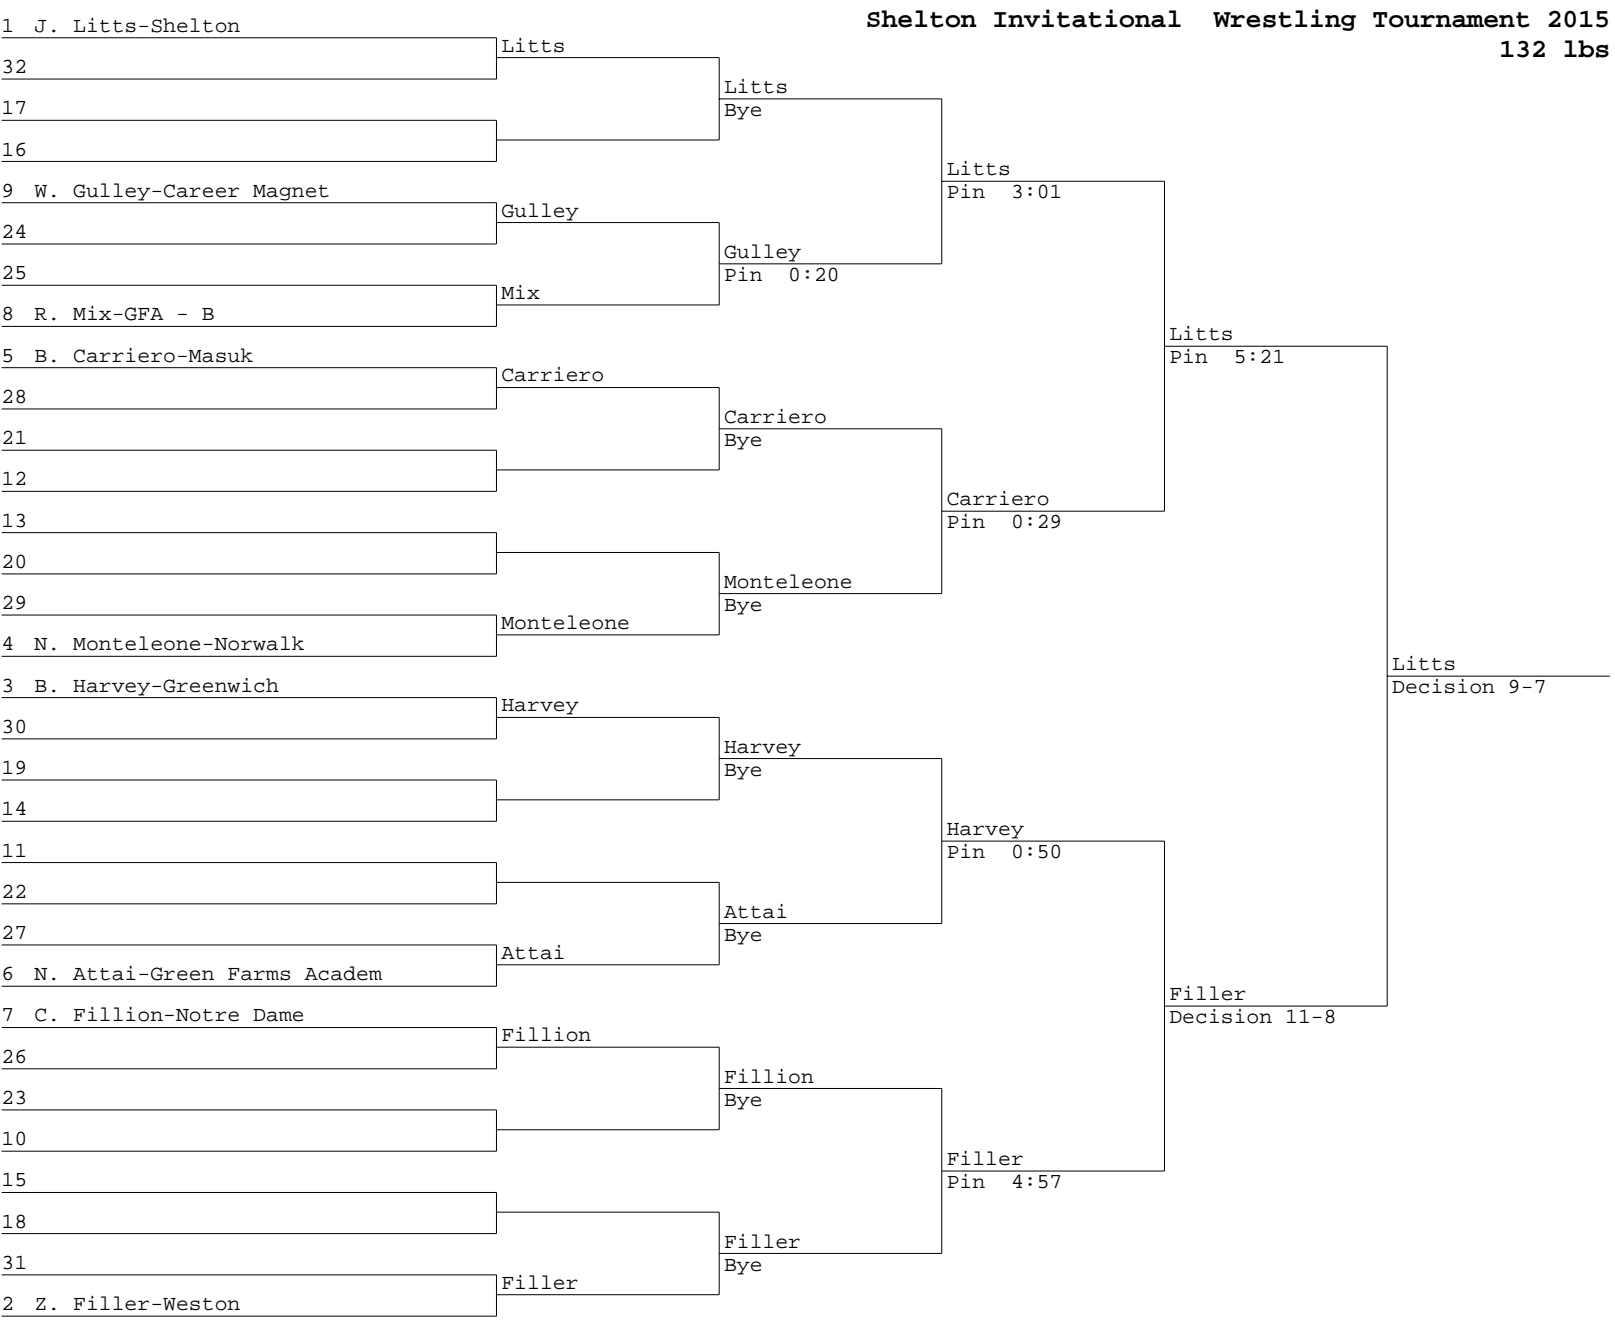

Shelton Invitational Wrestling Tournament 2015
113 lbs

Shelton Invitational Wrestling Tournament 2015
120 lbs

Shelton Invitational Wrestling Tournament 2015
126 lbs

Shelton Invitational Wrestling Tournament 2015
132 lbs