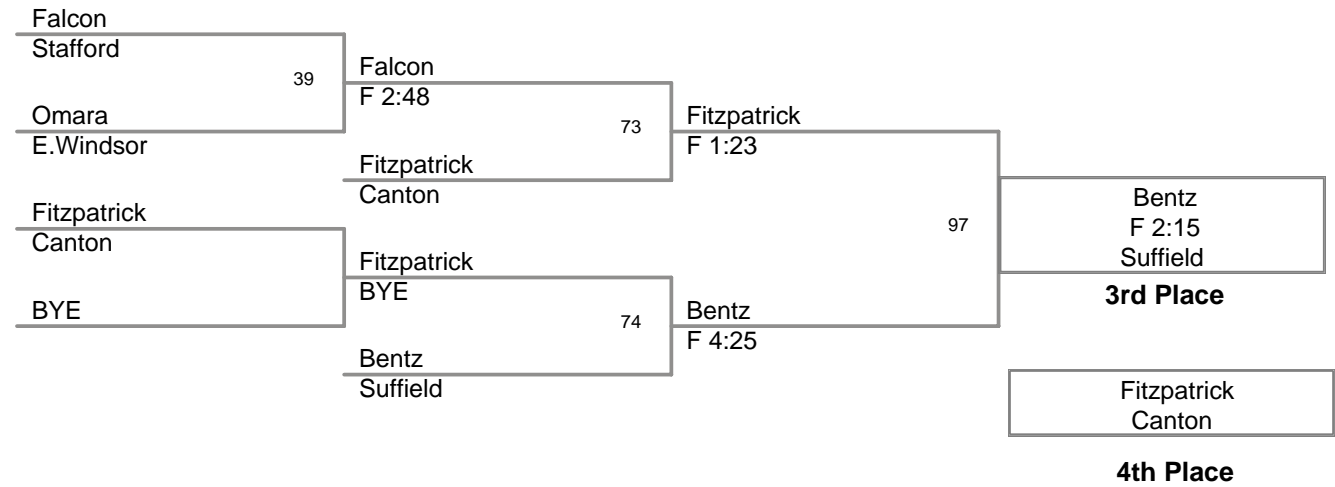

2009 NCCC

112 Lbs