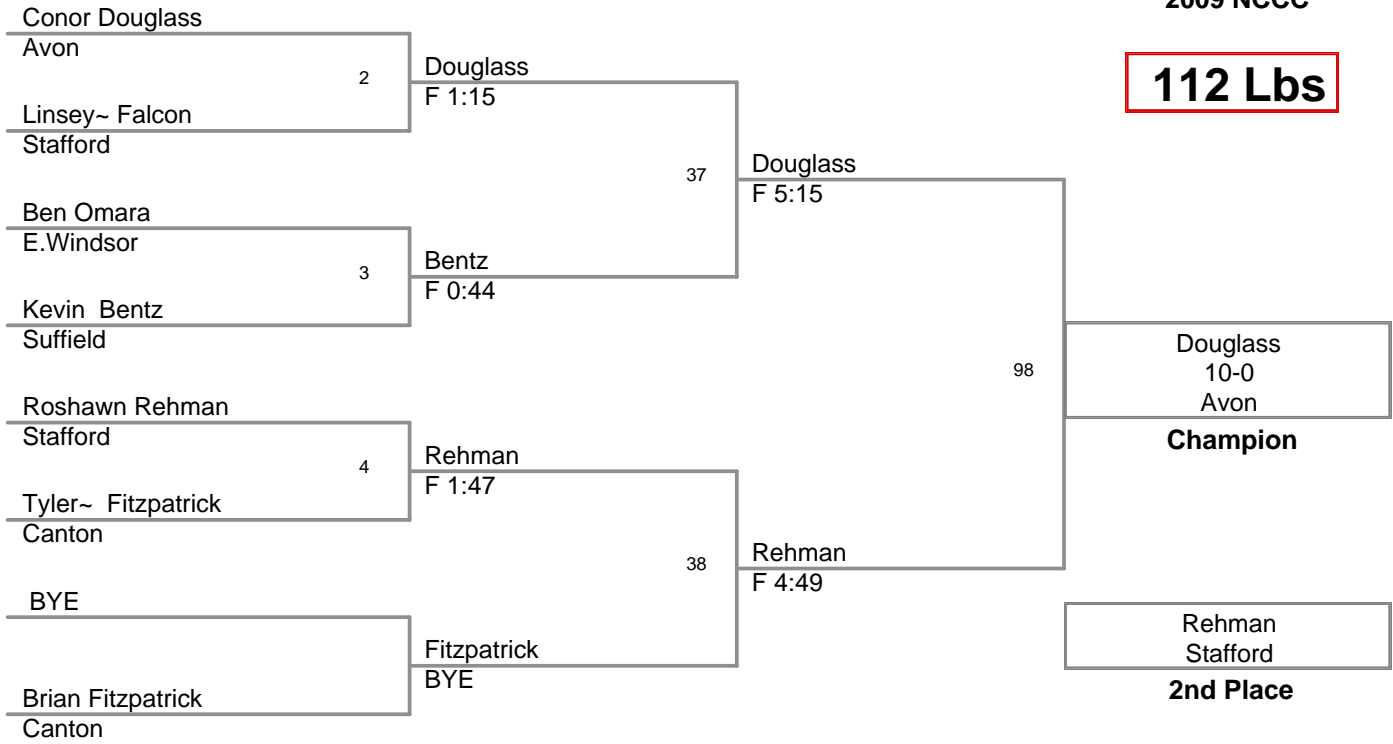

2009 NCCC

112 Lbs