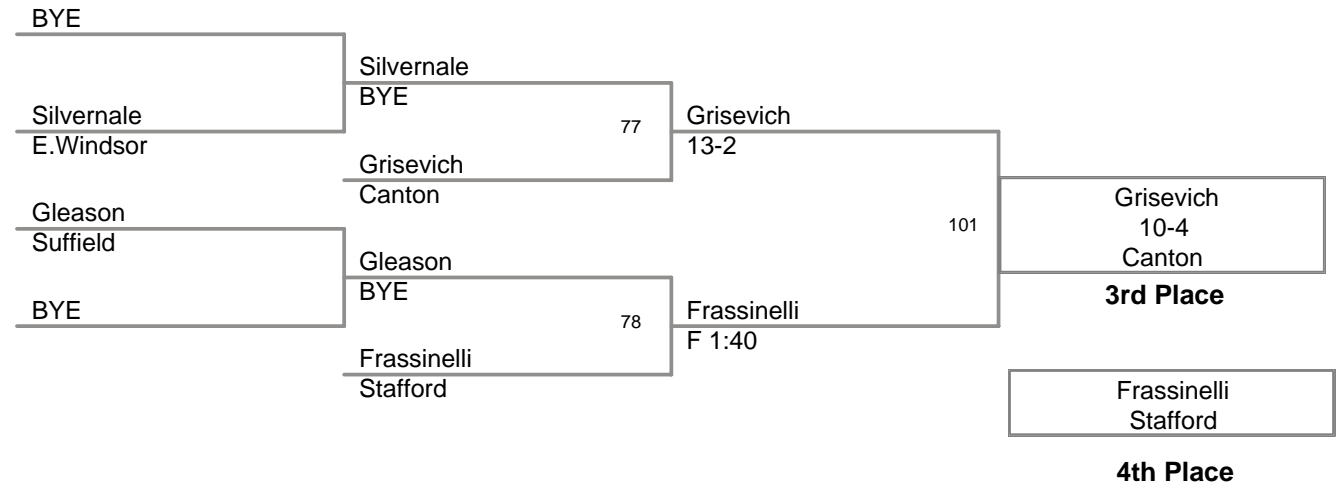

2009 NCCC

125 Lbs