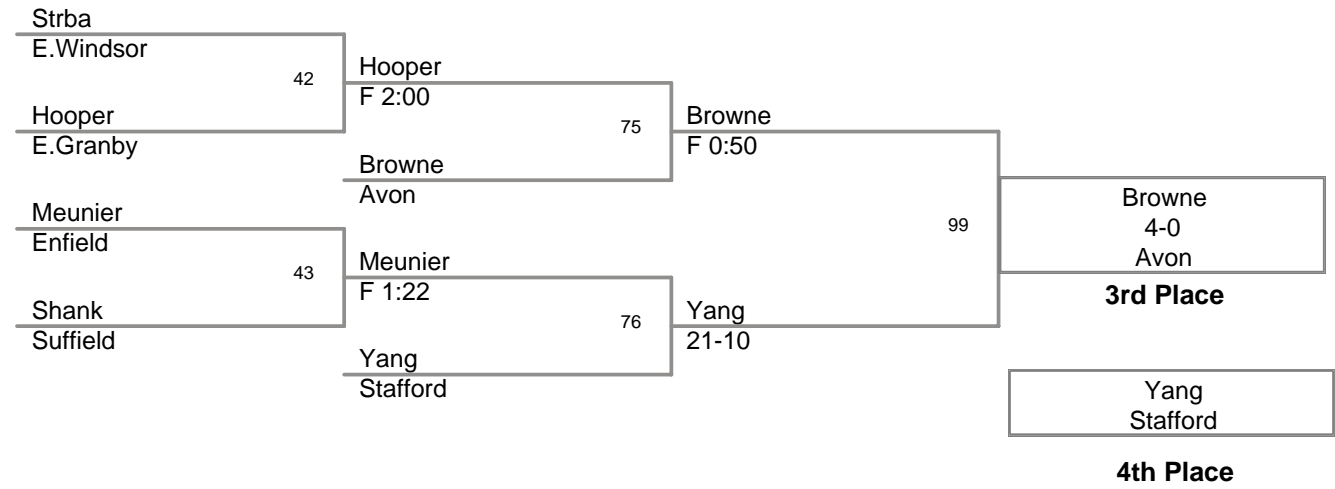

2009 NCCC

119 Lbs