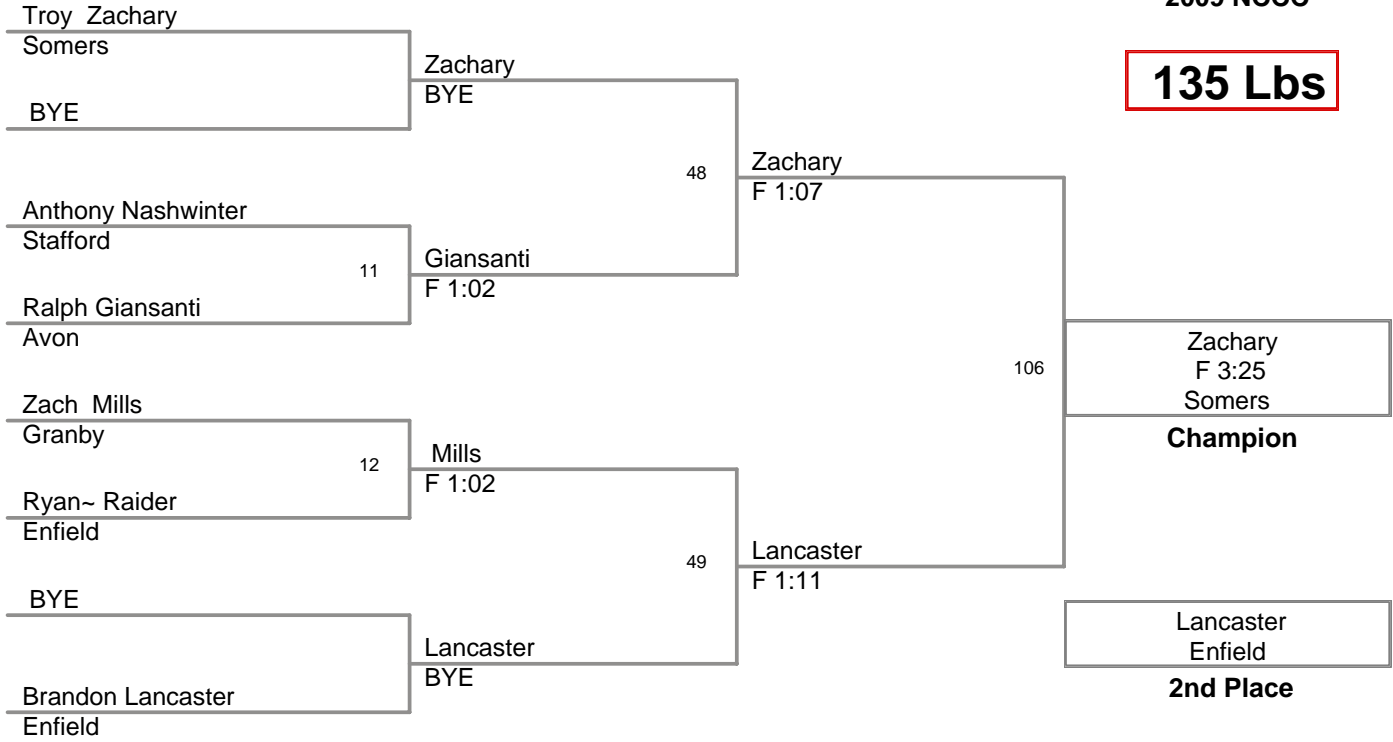

2009 NCCC

135 Lbs