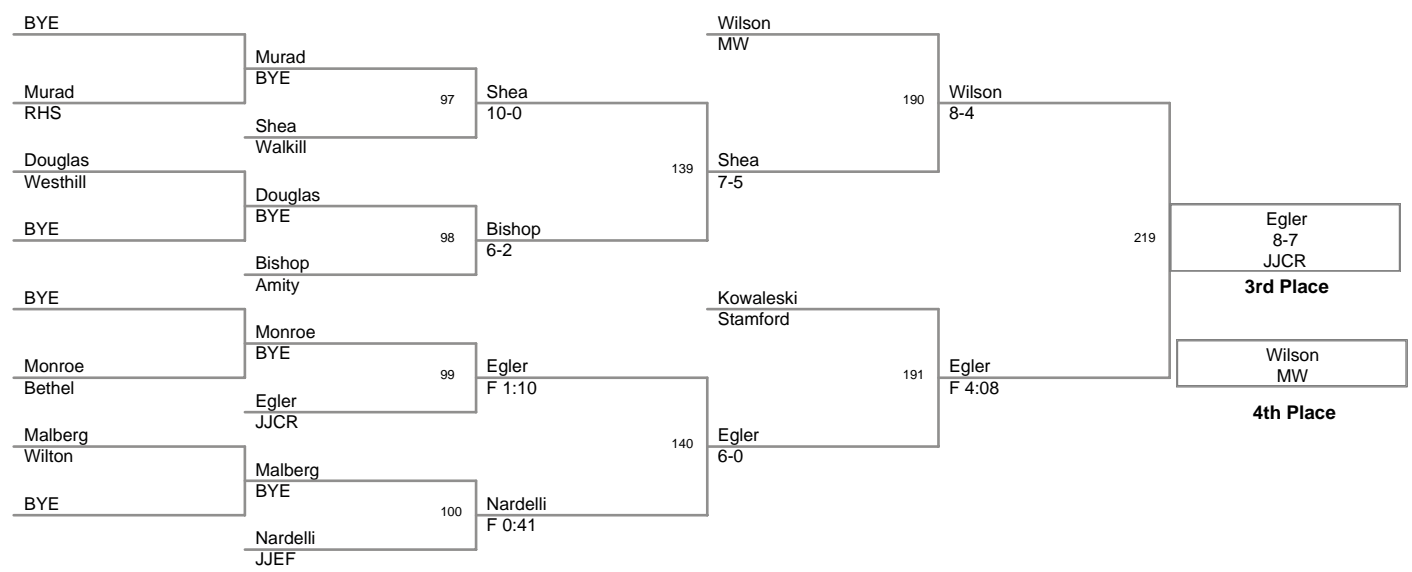

285 Lbs:

1st:	Joey	DeMichele	Hand
2nd:	James	Leghorn	Walkill
3rd:	RJ	Raggio	Wilton
4th:	Josh	Skowronski	MW

2009 Ridgefield

96 Lbs

2009 Ridgefield

103 Lbs

112 Lbs

119 Lbs