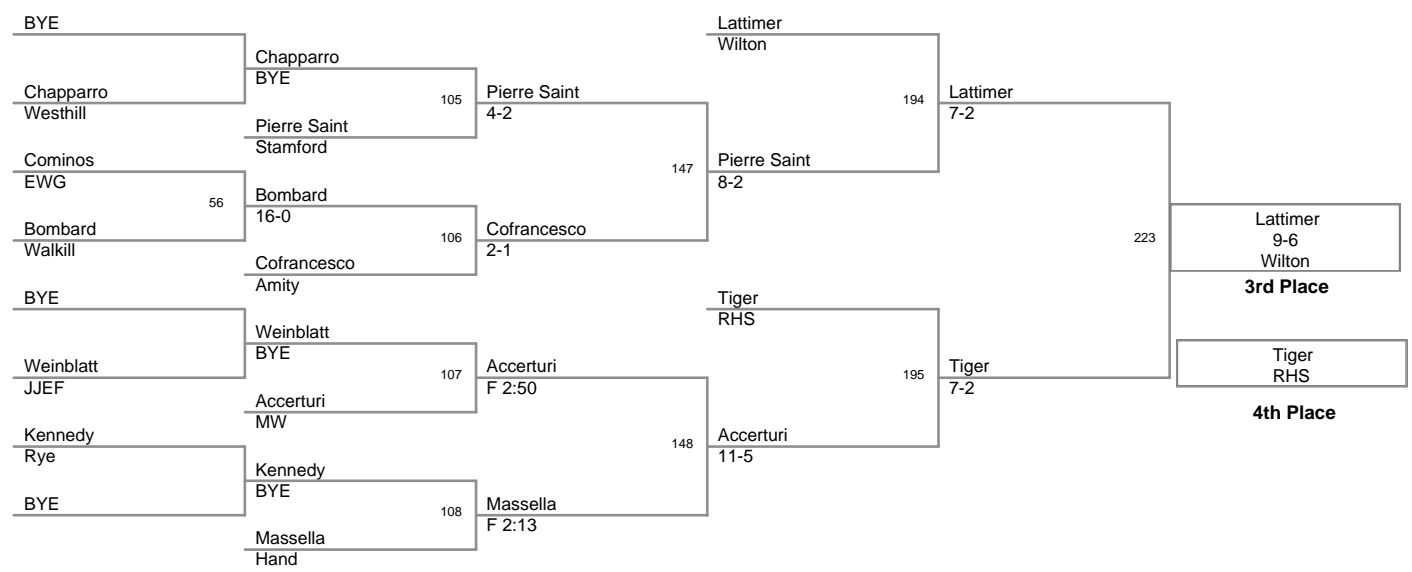

285 Lbs:

1st:	Joey	DeMichele	Hand
2nd:	James	Leghorn	Walkill
3rd:	RJ	Raggio	Wilton
4th:	Josh	Skowronski	MW

2009 Ridgefield

96 Lbs

2009 Ridgefield

103 Lbs

112 Lbs

119 Lbs

125 Lbs

130 Lbs

135 Lbs

140 Lbs

145 Lbs

152 Lbs

160 Lbs

171 Lbs