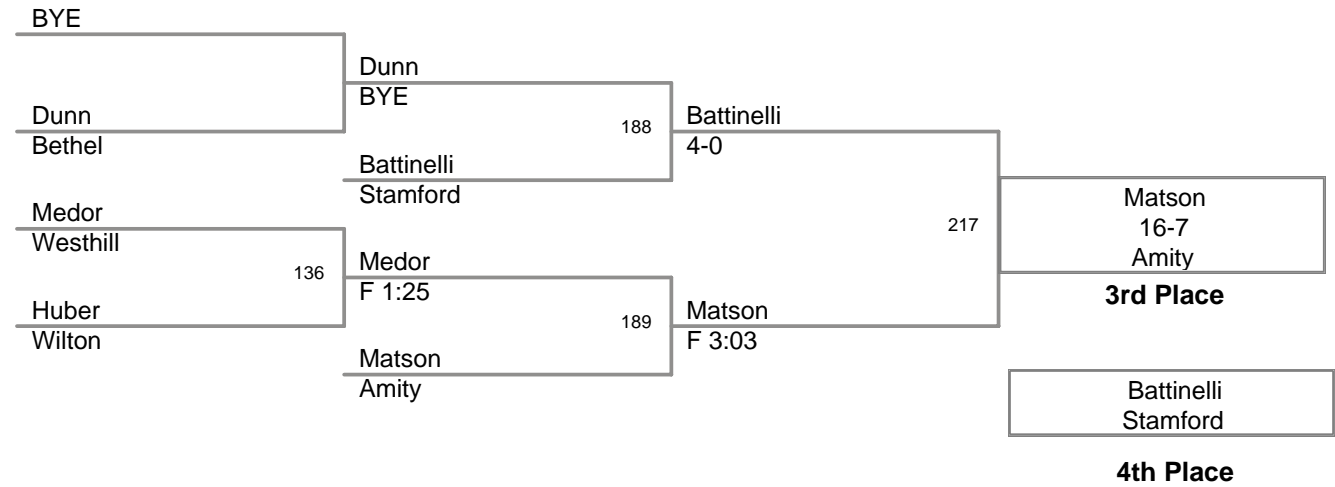

285 Lbs:

1st:	Joey	DeMichele	Hand
2nd:	James	Leghorn	Walkill
3rd:	RJ	Raggio	Wilton
4th:	Josh	Skowronski	MW

2009 Ridgefield

96 Lbs

2009 Ridgefield

103 Lbs

112 Lbs

119 Lbs

125 Lbs

130 Lbs

135 Lbs

140 Lbs

145 Lbs

152 Lbs

160 Lbs

171 Lbs