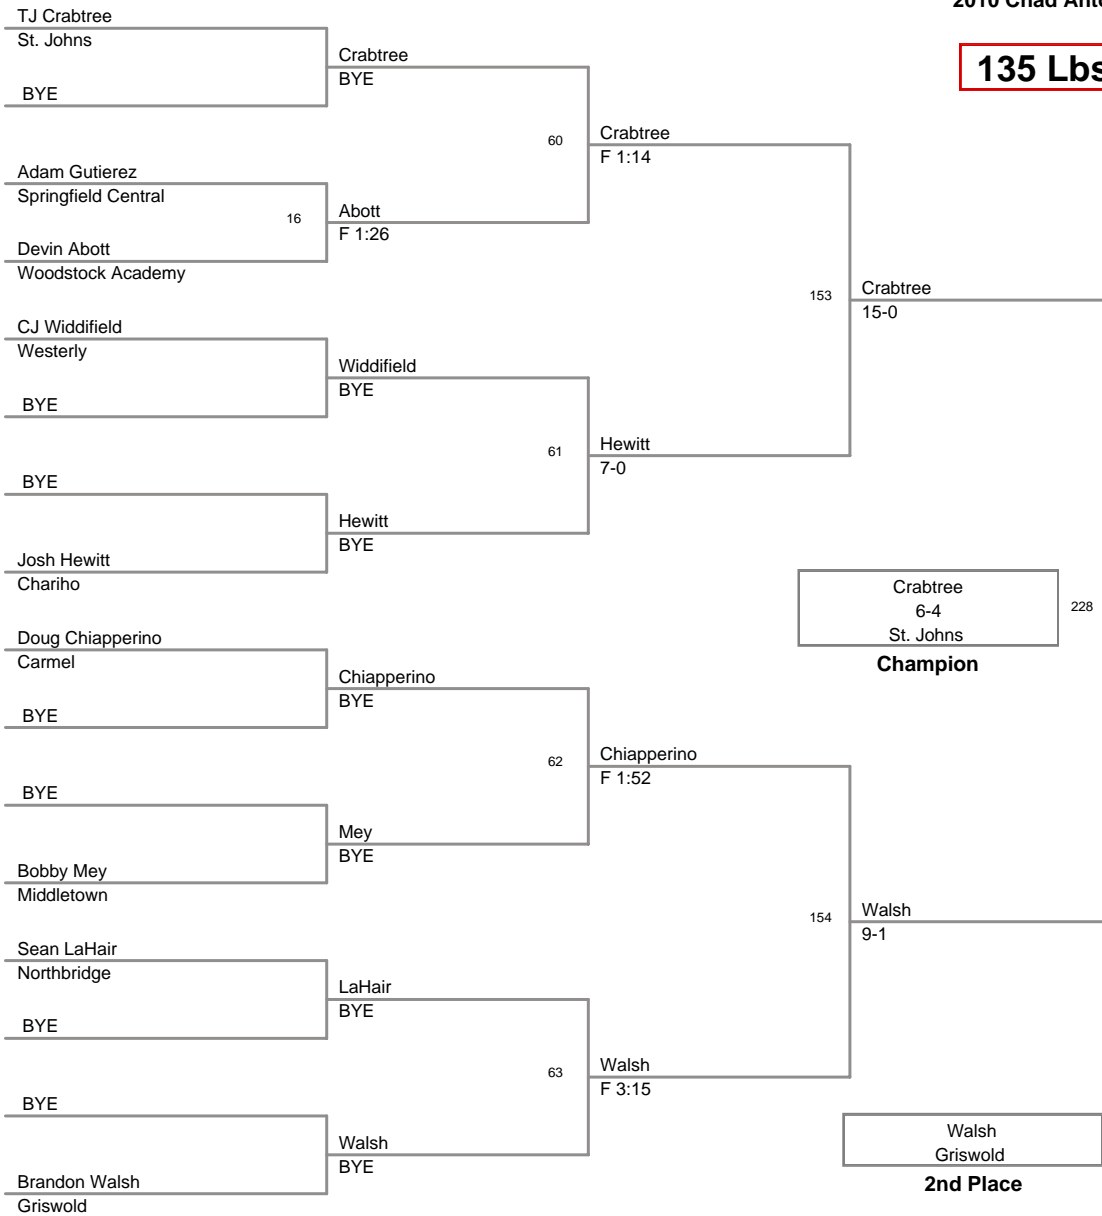

285 Lbs:

1st	Ryan	Gibeley	Brooks
2nd	Max	Goldstein	Toll Gate
3rd	JP	Harris	Westerly
4th	Joe	Orphin	Northbridge

103 Lbs

112 Lbs

119 Lbs

125 Lbs

130 Lbs

135 Lbs