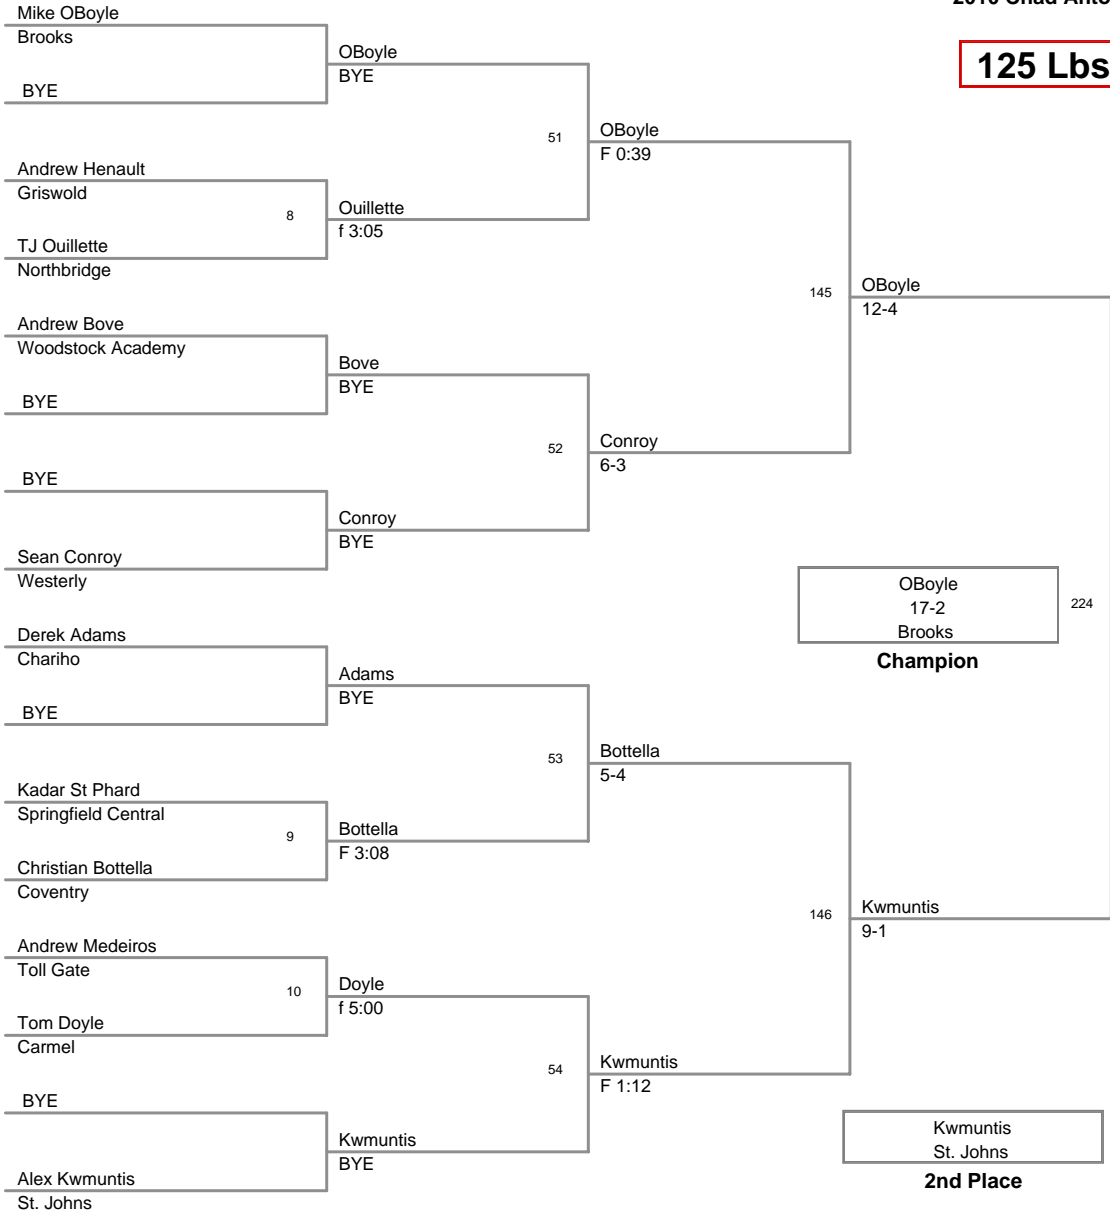

285 Lbs:

1st	Ryan	Gibeley	Brooks
2nd	Max	Goldstein	Toll Gate
3rd	JP	Harris	Westerly
4th	Joe	Orphin	Northbridge

103 Lbs

112 Lbs

119 Lbs

125 Lbs

130 Lbs

135 Lbs