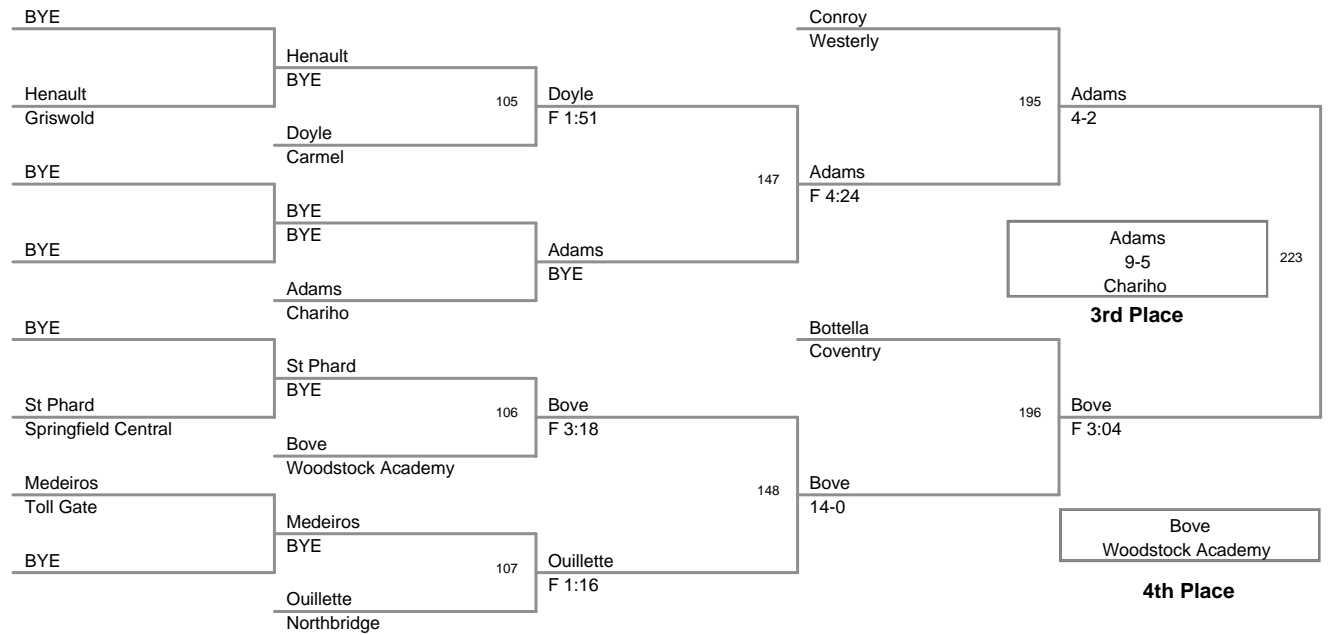

285 Lbs:

1st	Ryan	Gibeley	Brooks
2nd	Max	Goldstein	Toll Gate
3rd	JP	Harris	Westerly
4th	Joe	Orphin	Northbridge

103 Lbs

112 Lbs

119 Lbs

125 Lbs

130 Lbs

135 Lbs