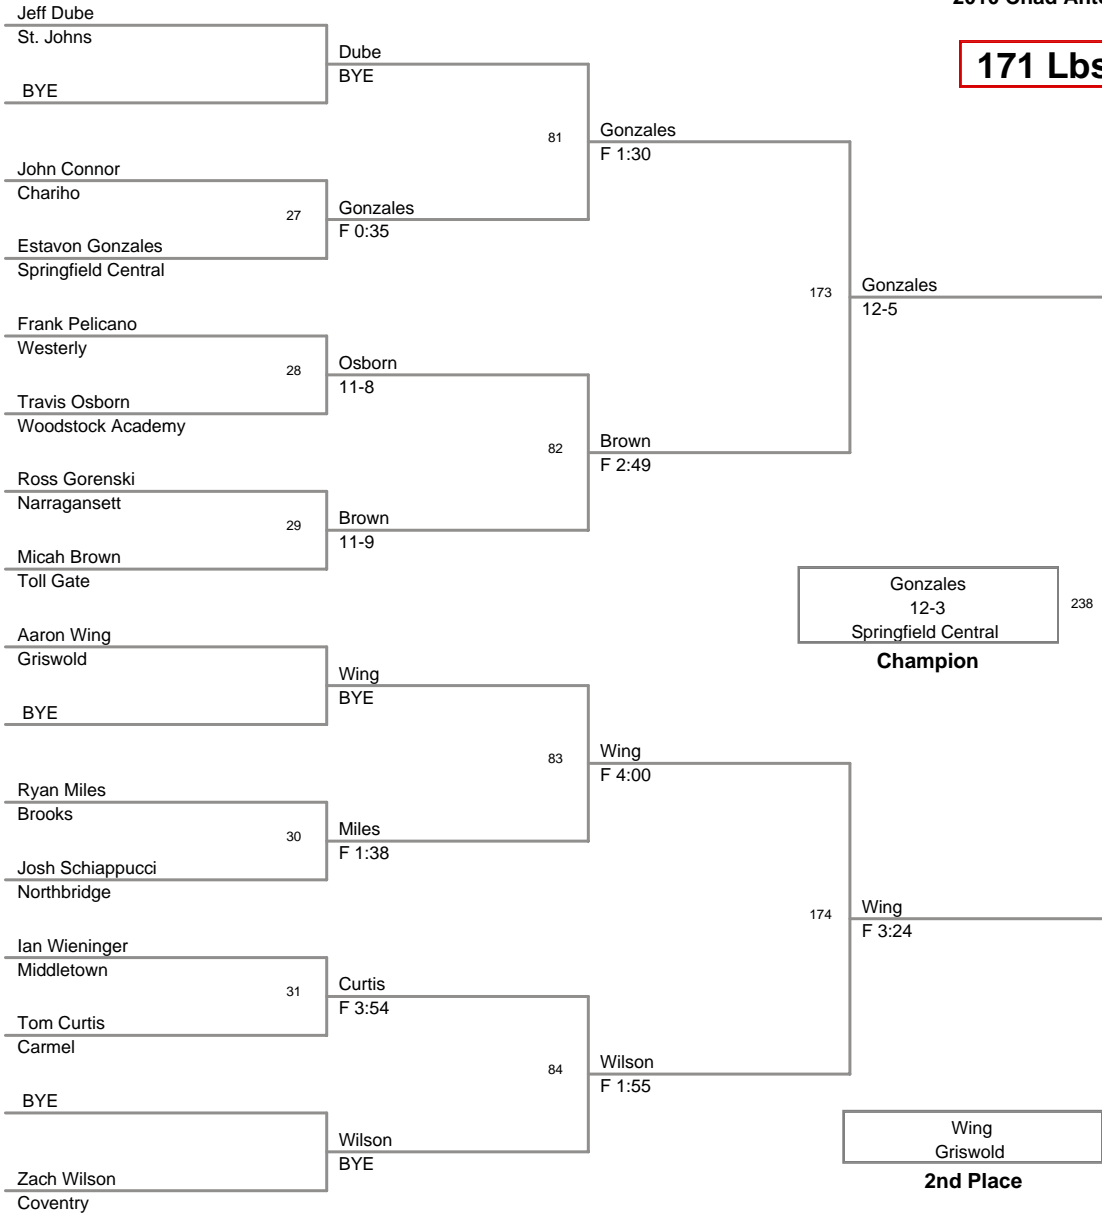

140 Lbs

145 Lbs

2010 Chad Antoch

152 Lbs

160 Lbs

2010 Chad Antoch

171 Lbs

189 Lbs