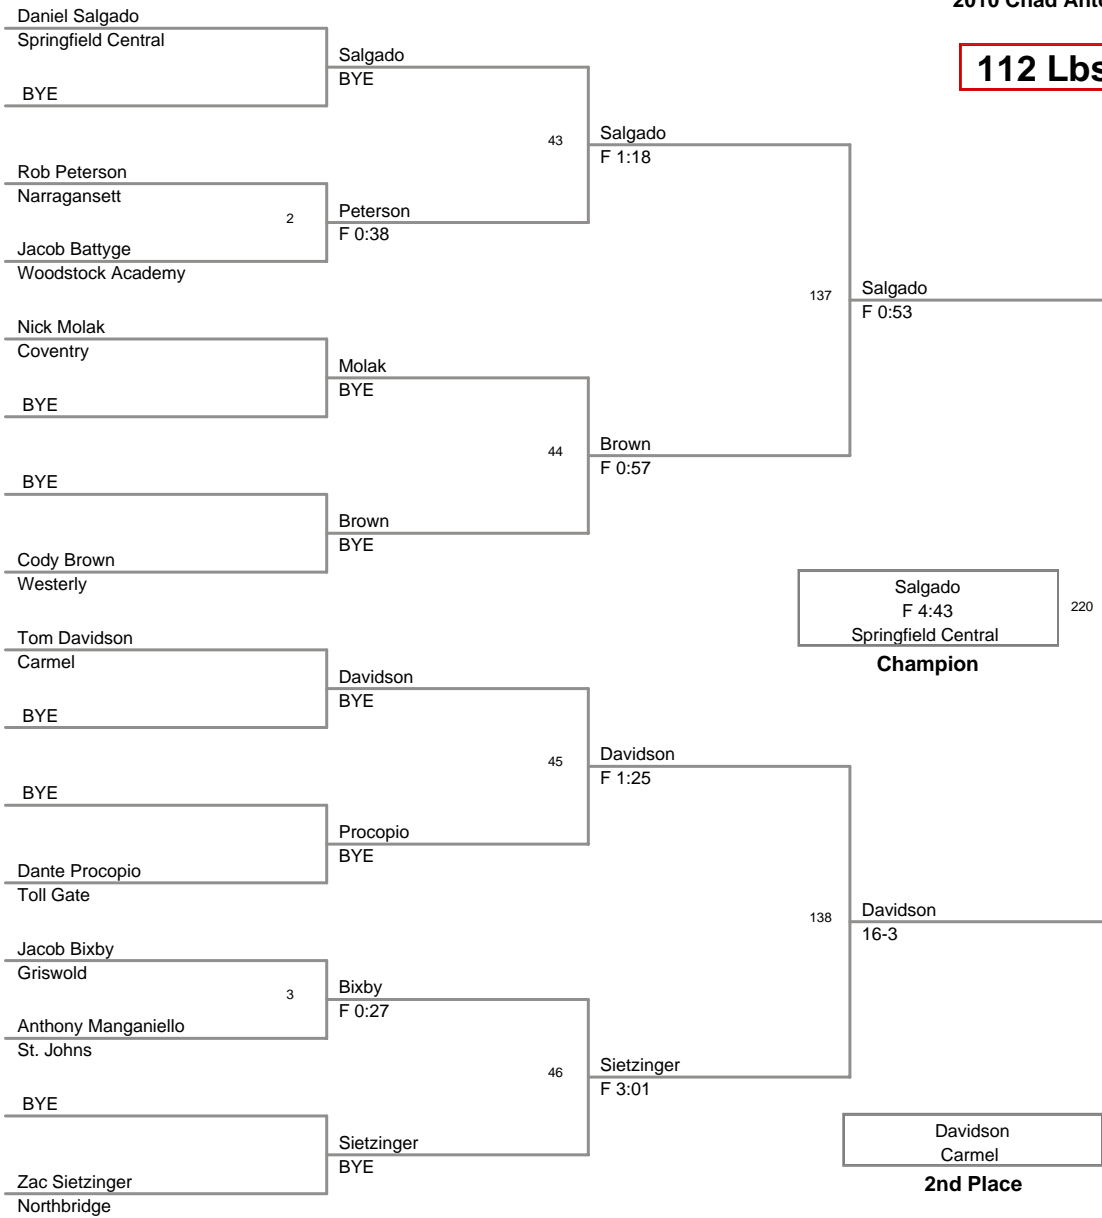

285 Lbs:

1st	Ryan	Gibeley	Brooks
2nd	Max	Goldstein	Toll Gate
3rd	JP	Harris	Westerly
4th	Joe	Orphin	Northbridge

103 Lbs

112 Lbs

119 Lbs

125 Lbs

130 Lbs

135 Lbs