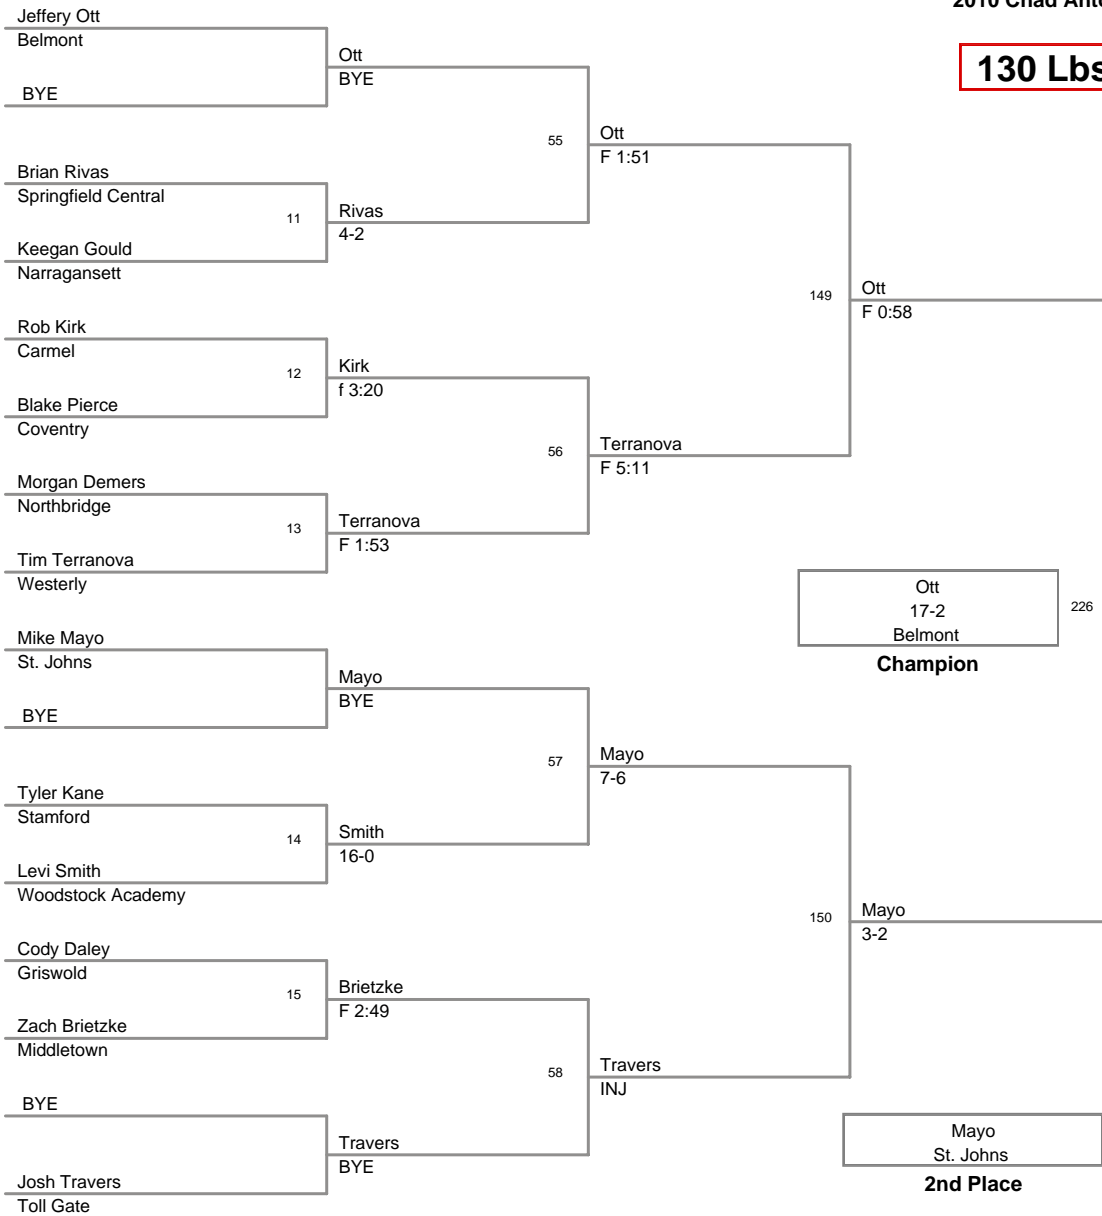

285 Lbs:

1st	Ryan	Gibeley	Brooks
2nd	Max	Goldstein	Toll Gate
3rd	JP	Harris	Westerly
4th	Joe	Orphin	Northbridge

103 Lbs

112 Lbs

119 Lbs

125 Lbs

130 Lbs

135 Lbs