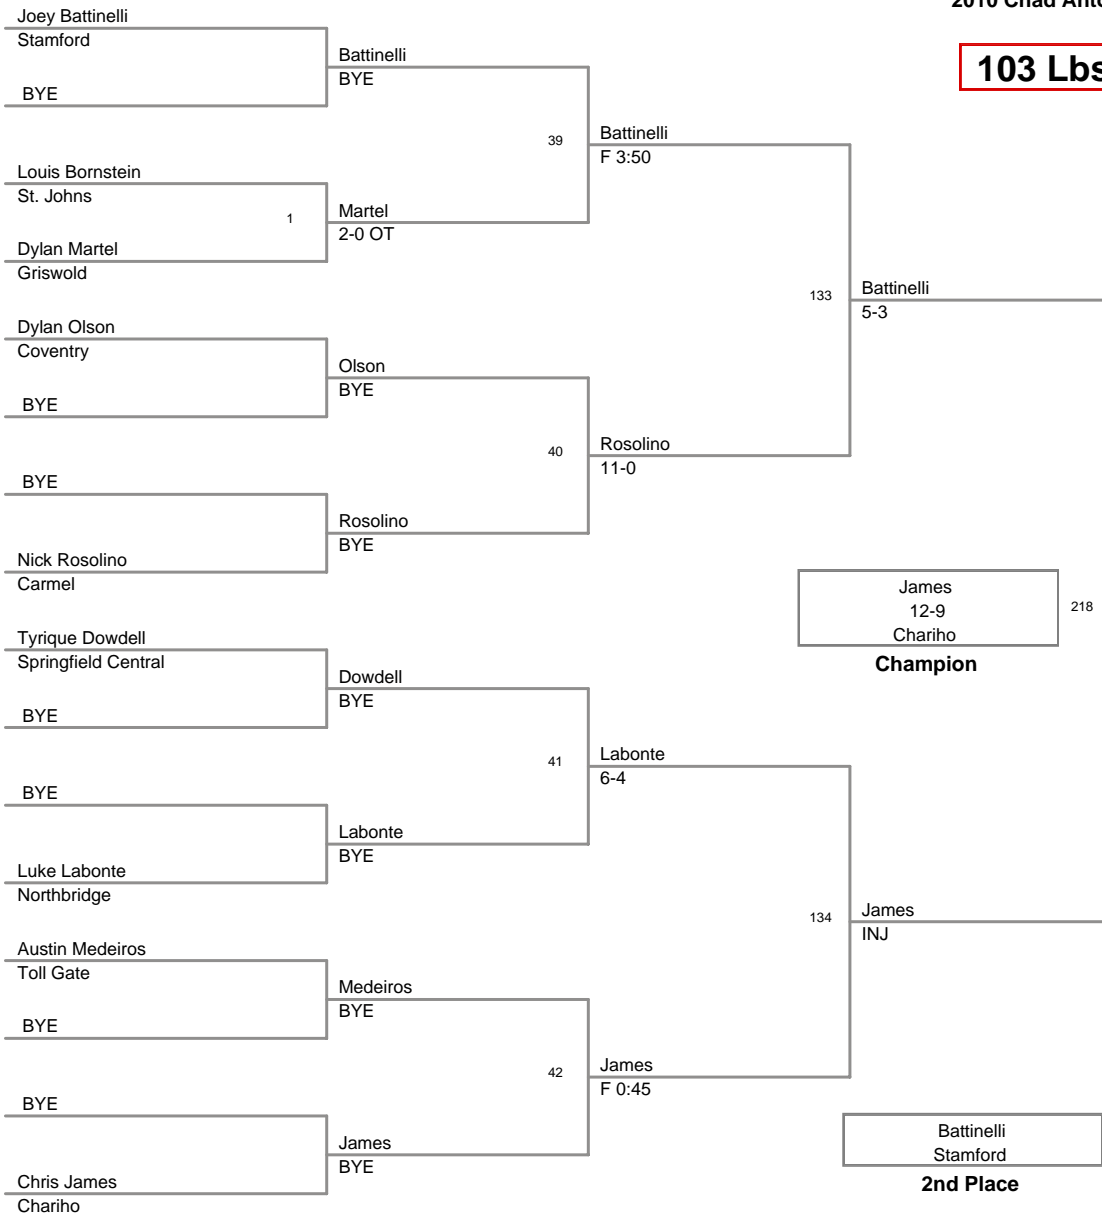

285 Lbs:

1st	Ryan	Gibeley	Brooks
2nd	Max	Goldstein	Toll Gate
3rd	JP	Harris	Westerly
4th	Joe	Orphin	Northbridge

103 Lbs

112 Lbs

119 Lbs

125 Lbs

130 Lbs

135 Lbs