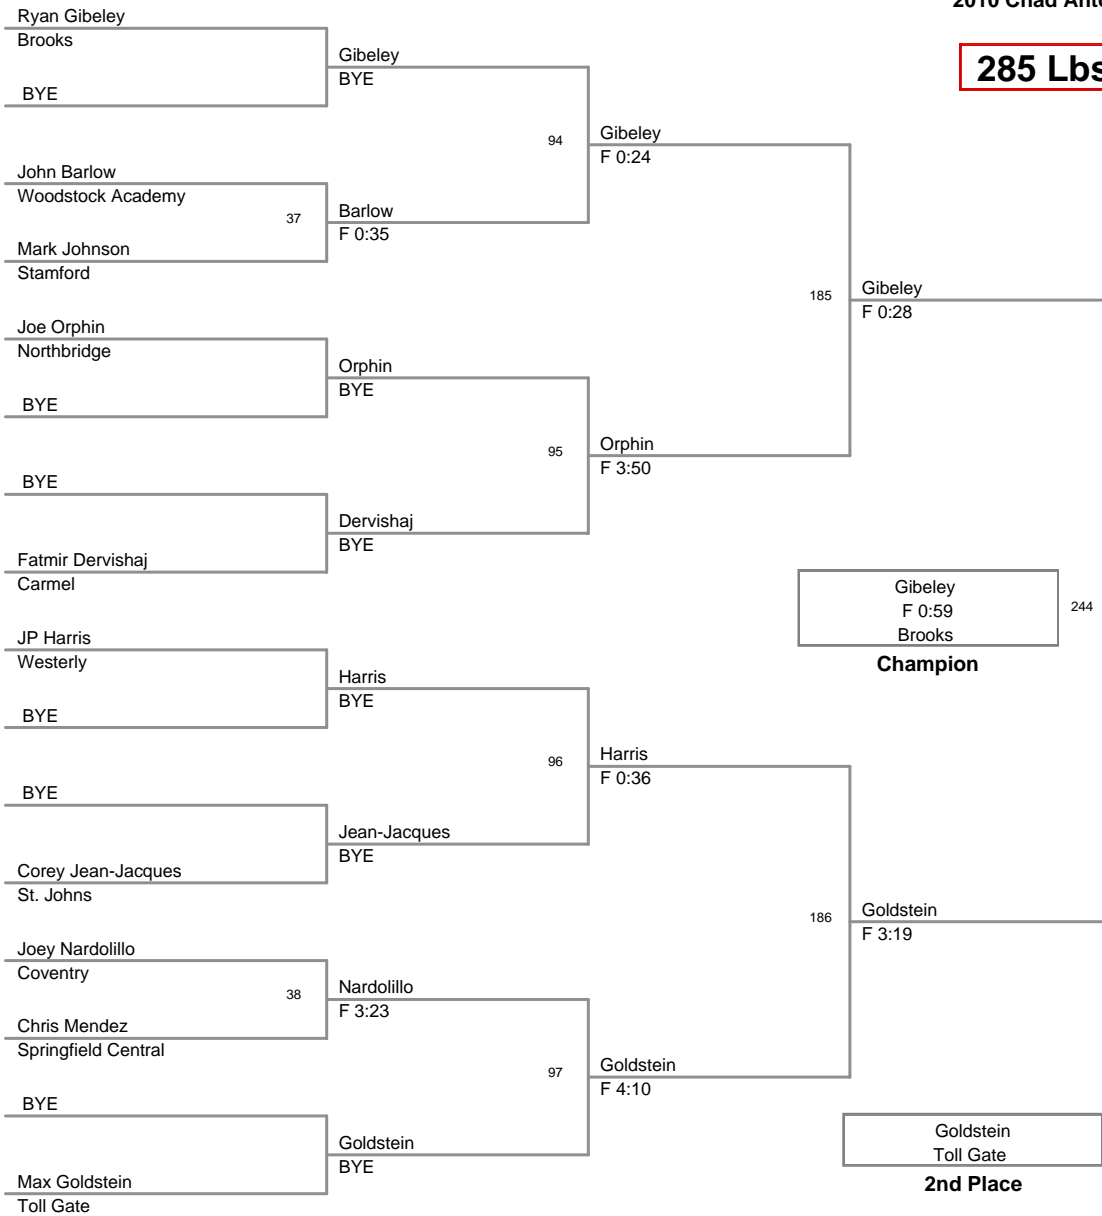

2010 Chad Antoch

285 Lbs