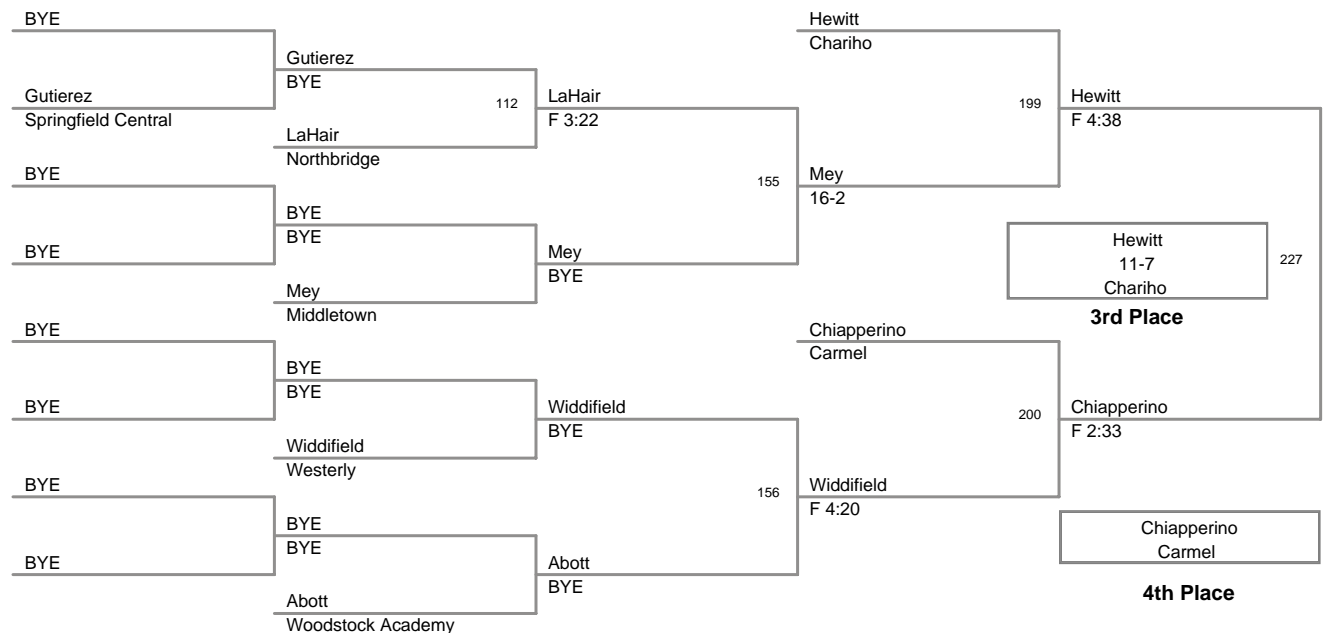

285 Lbs:

1st	Ryan	Gibeley	Brooks
2nd	Max	Goldstein	Toll Gate
3rd	JP	Harris	Westerly
4th	Joe	Orphin	Northbridge

103 Lbs

112 Lbs

119 Lbs

125 Lbs

130 Lbs

135 Lbs