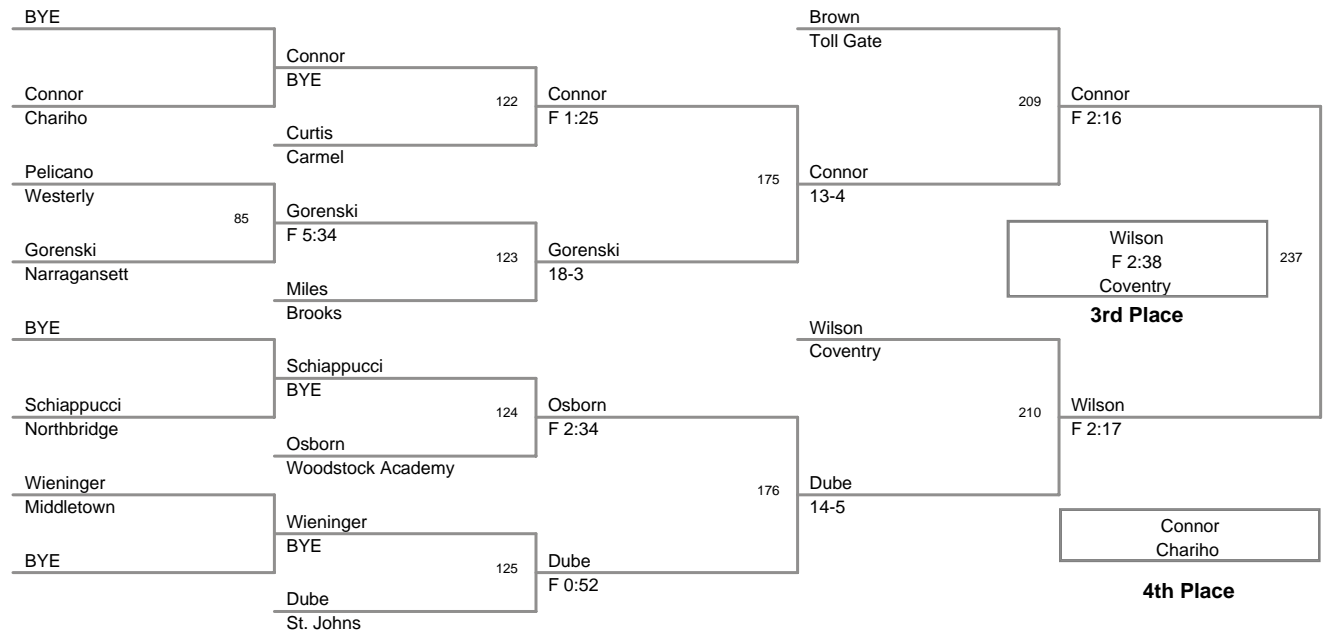

2010 Chad Antoch

171 Lbs