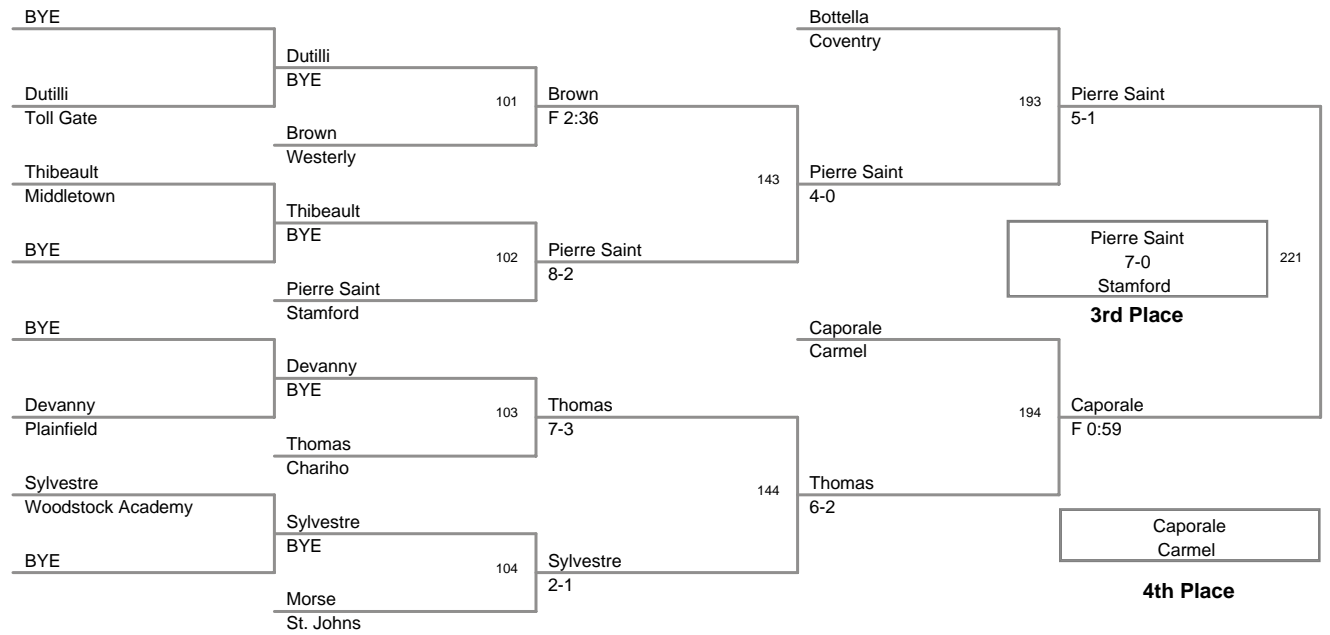

285 Lbs:

1st	Ryan	Gibeley	Brooks
2nd	Max	Goldstein	Toll Gate
3rd	JP	Harris	Westerly
4th	Joe	Orphin	Northbridge

103 Lbs

112 Lbs

119 Lbs

125 Lbs

130 Lbs

135 Lbs