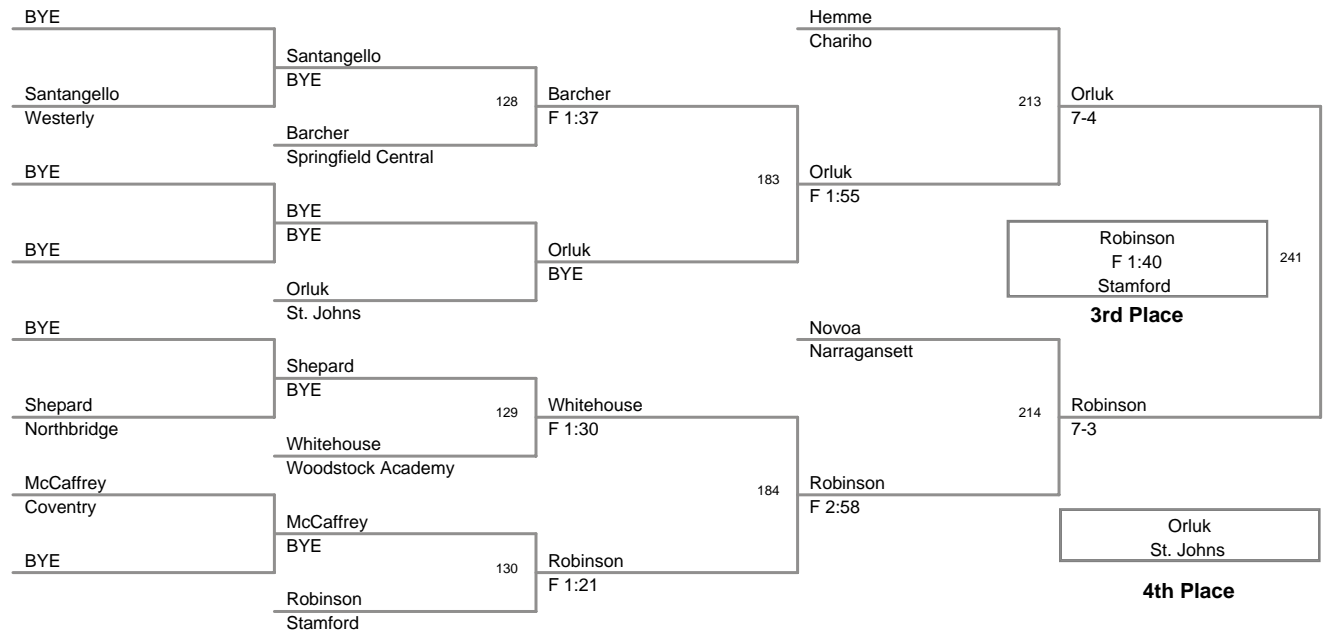

215 Lbs

2010 Chad Antoch

285 Lbs

2010 Chad Antoch Memorial Tourna

- 1 167 Springfield Central
- 2 137 Carmel
- 3 126 St. Johns
- 4 121 Westerly
- 5 103 Brooks
- 6 101 Chariho
- 7 88 Woodstock Academy
- 8 81.5 Griswold
- 9 77 Coventry
- 10 57.5 Middletown
- 11 52 Stamford
- 12 48 Northbridge
- 13 43.5 Narragansett
- 14 42 Toll Gate
- 15 25.5 Belmont
- 16 5 Rodgers
- 17 4 Portsmouth
- 18 0 Plainfield