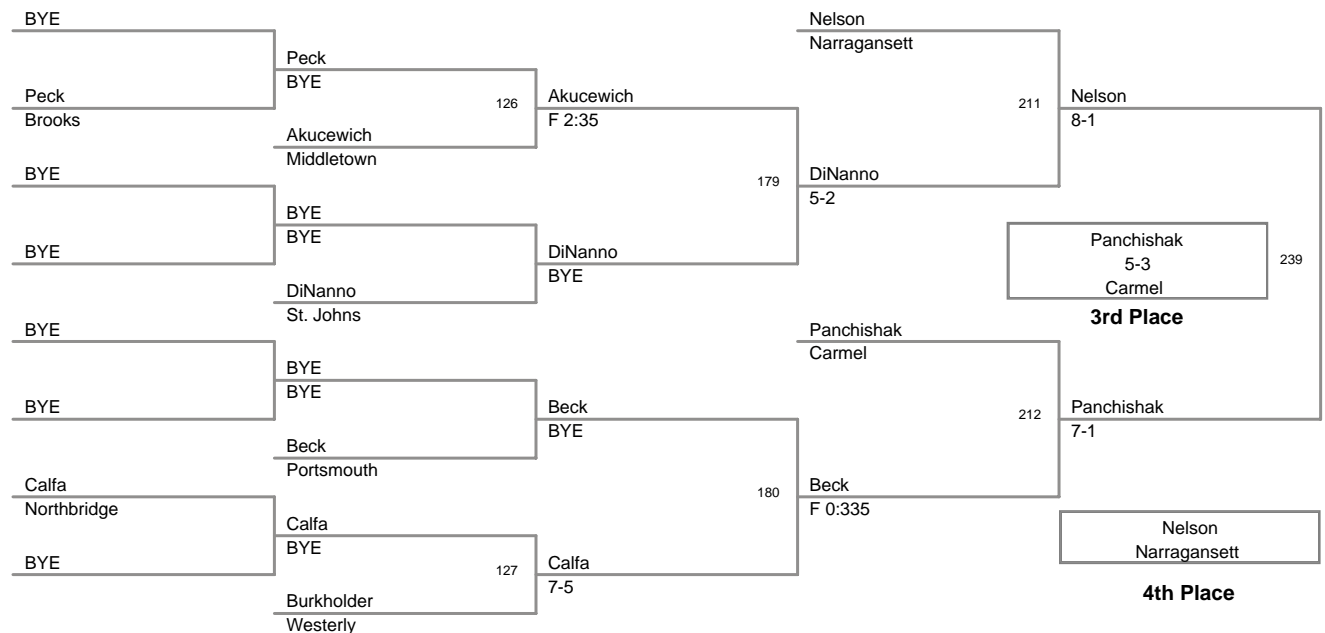

140 Lbs

145 Lbs

2010 Chad Antoch

152 Lbs

160 Lbs

2010 Chad Antoch

171 Lbs

189 Lbs