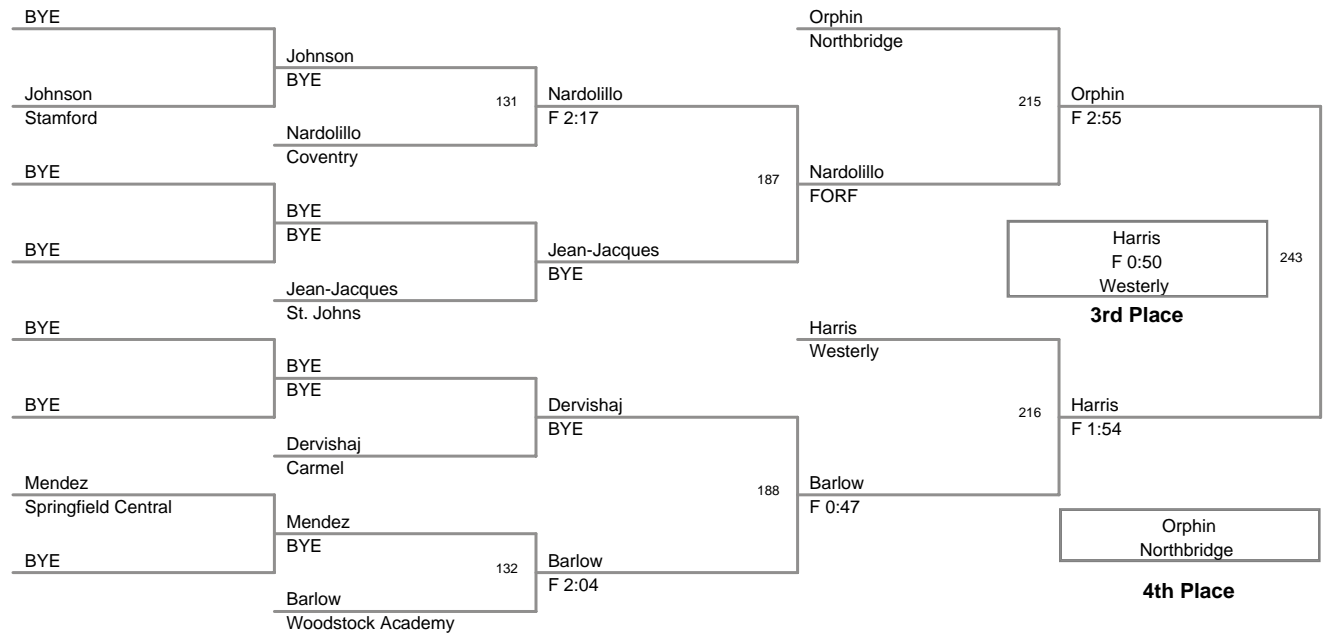

215 Lbs

2010 Chad Antoch

285 Lbs

2010 Chad Antoch Memorial Tourna

- 1 167 Springfield Central
- 2 137 Carmel
- 3 126 St. Johns
- 4 121 Westerly
- 5 103 Brooks
- 6 101 Chariho
- 7 88 Woodstock Academy
- 8 81.5 Griswold
- 9 77 Coventry
- 10 57.5 Middletown
- 11 52 Stamford
- 12 48 Northbridge
- 13 43.5 Narragansett
- 14 42 Toll Gate
- 15 25.5 Belmont
- 16 5 Rodgers
- 17 4 Portsmouth
- 18 0 Plainfield