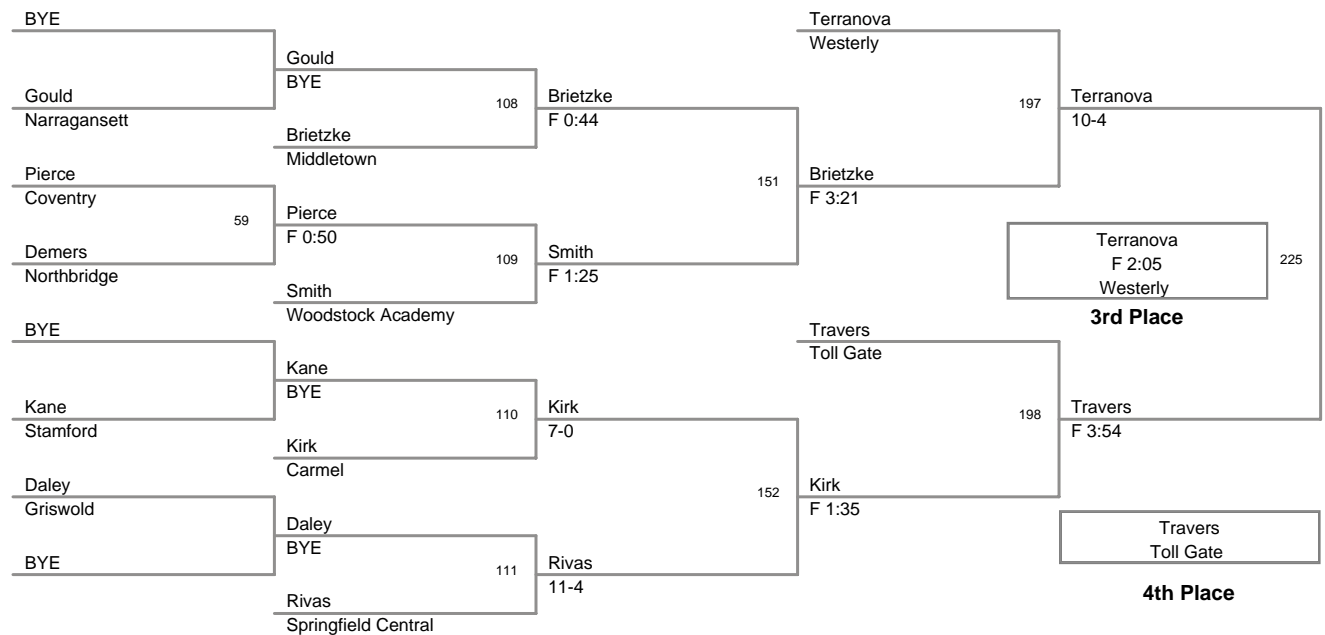

285 Lbs:

1st	Ryan	Gibeley	Brooks
2nd	Max	Goldstein	Toll Gate
3rd	JP	Harris	Westerly
4th	Joe	Orphin	Northbridge

103 Lbs

112 Lbs

119 Lbs

125 Lbs

130 Lbs

135 Lbs