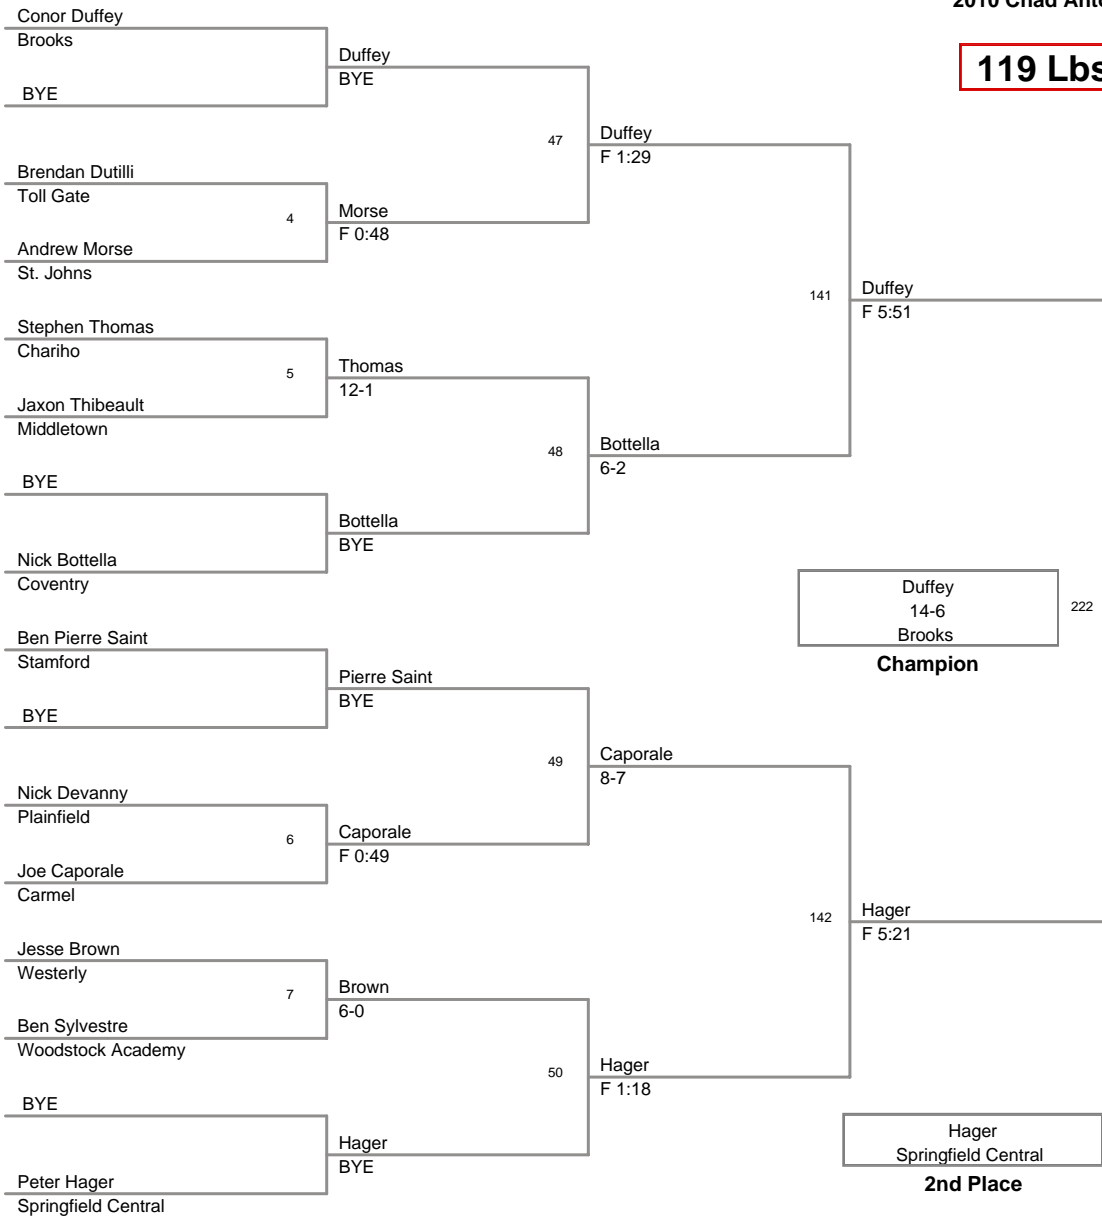

285 Lbs:

1st	Ryan	Gibeley	Brooks
2nd	Max	Goldstein	Toll Gate
3rd	JP	Harris	Westerly
4th	Joe	Orphin	Northbridge

103 Lbs

112 Lbs

119 Lbs

125 Lbs

130 Lbs

135 Lbs