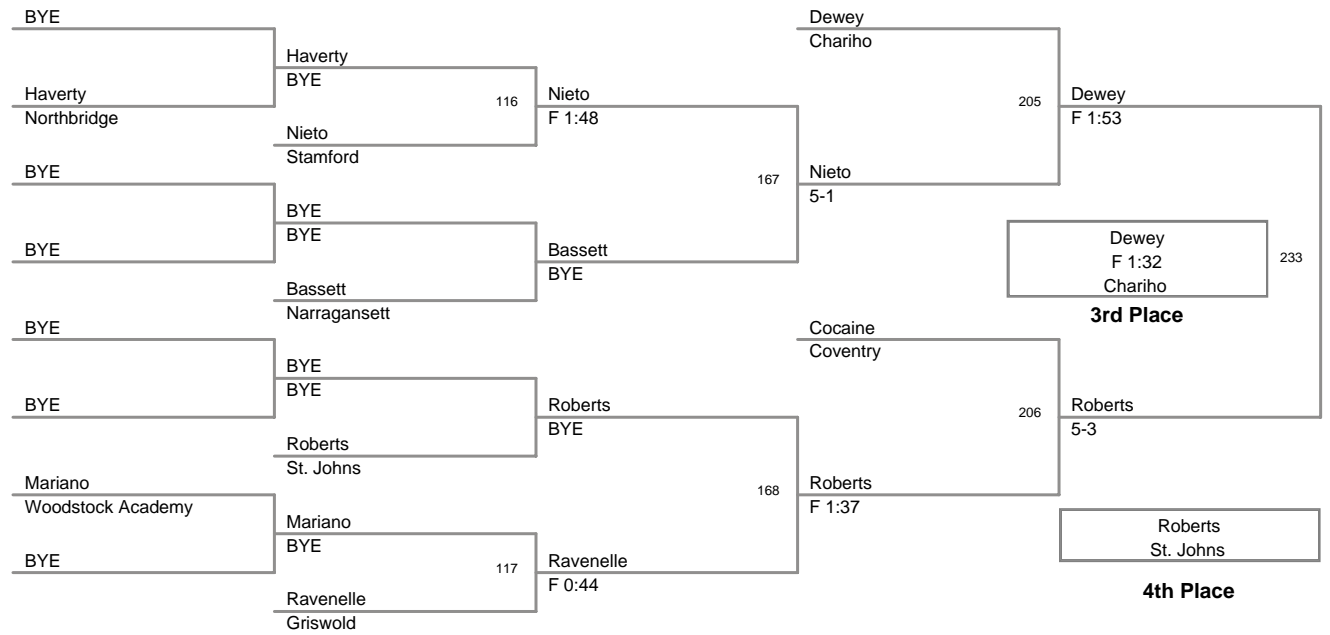

2010 Chad Antoch

152 Lbs