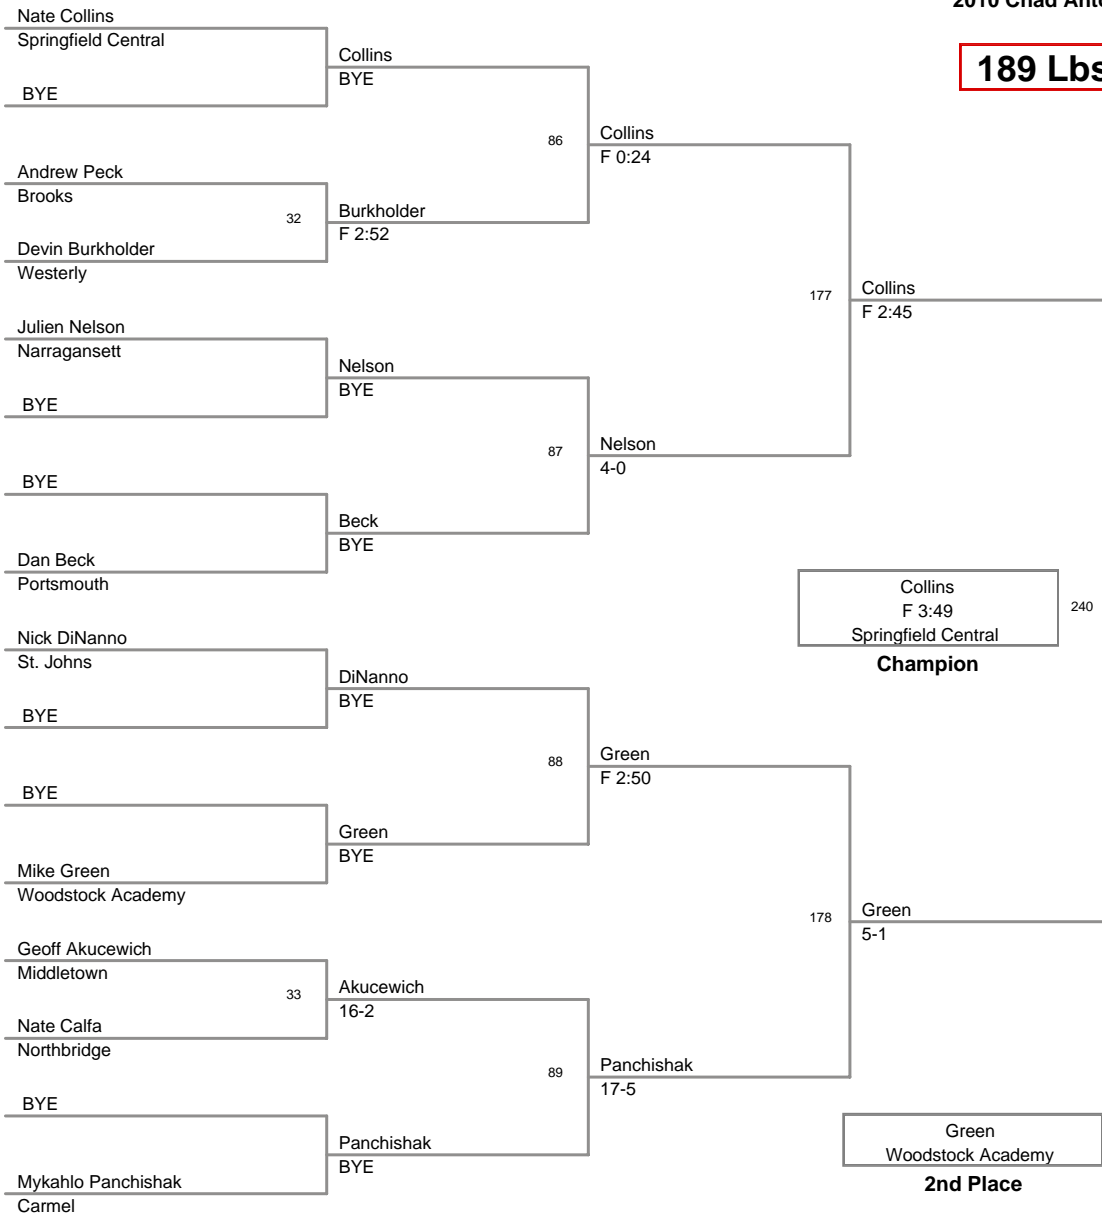

140 Lbs

145 Lbs

2010 Chad Antoch

152 Lbs

160 Lbs

2010 Chad Antoch

171 Lbs

189 Lbs