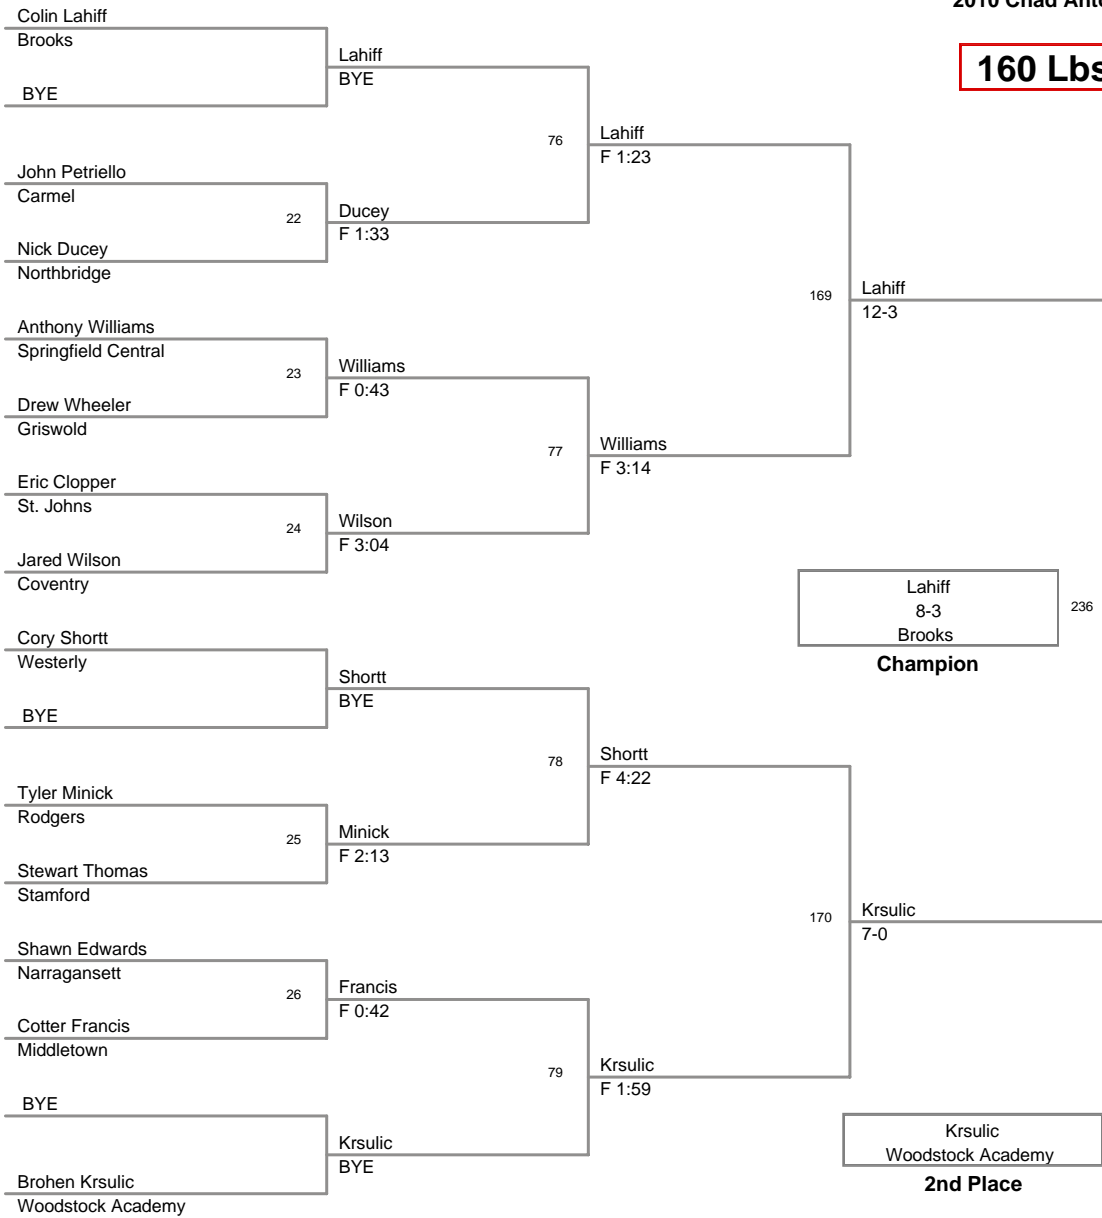

140 Lbs

145 Lbs

2010 Chad Antoch

152 Lbs

160 Lbs

2010 Chad Antoch

171 Lbs

189 Lbs