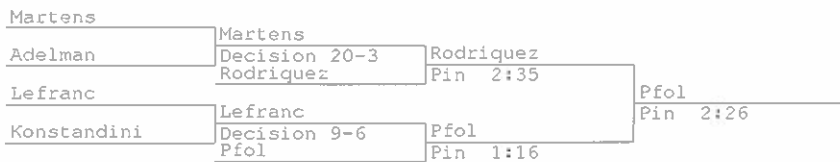

Ludlowe Invitational 2011
170 lbs