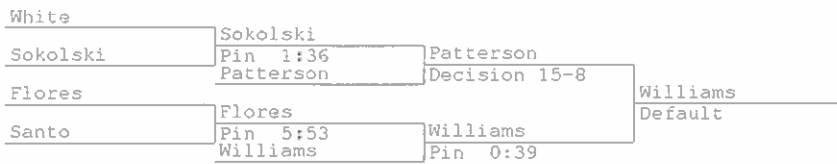

Ludlowe Invitational 2011
160 lbs