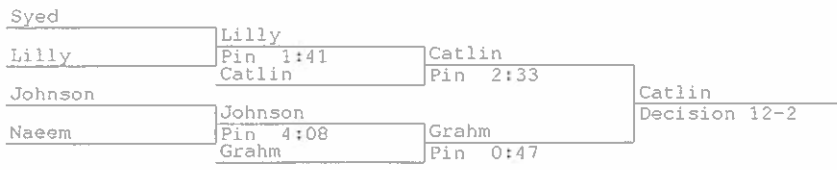

Outstanding wrestler – Henry Wales, Ludlowe (126); **Fast fall** -- Matt Karashik from Ridgefield, 195 lbs, 3 pins, 2:27

Ludlowe Invitational 2011
106 lbs

Ludlowe Invitational 2011
120 lbs

Ludlowe Invitational 2011
152 lbs