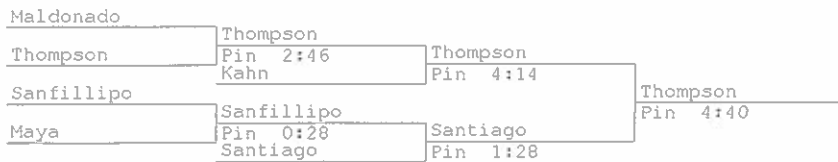

Ludlowe Invitational 2011
120 lbs