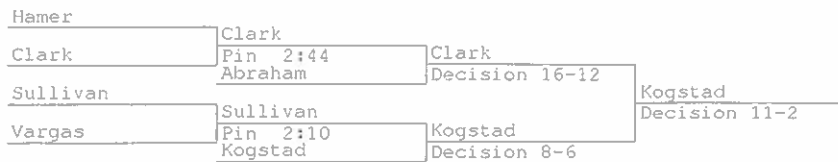

Outstanding wrestler – Henry Wales, Ludlowe (126); **Fast fall** -- Matt Karashik from Ridgefield, 195 lbs, 3 pins, 2:27

Ludlowe Invitational 2011
106 lbs

Ludlowe Invitational 2011
120 lbs

Ludlowe Invitational 2011
152 lbs