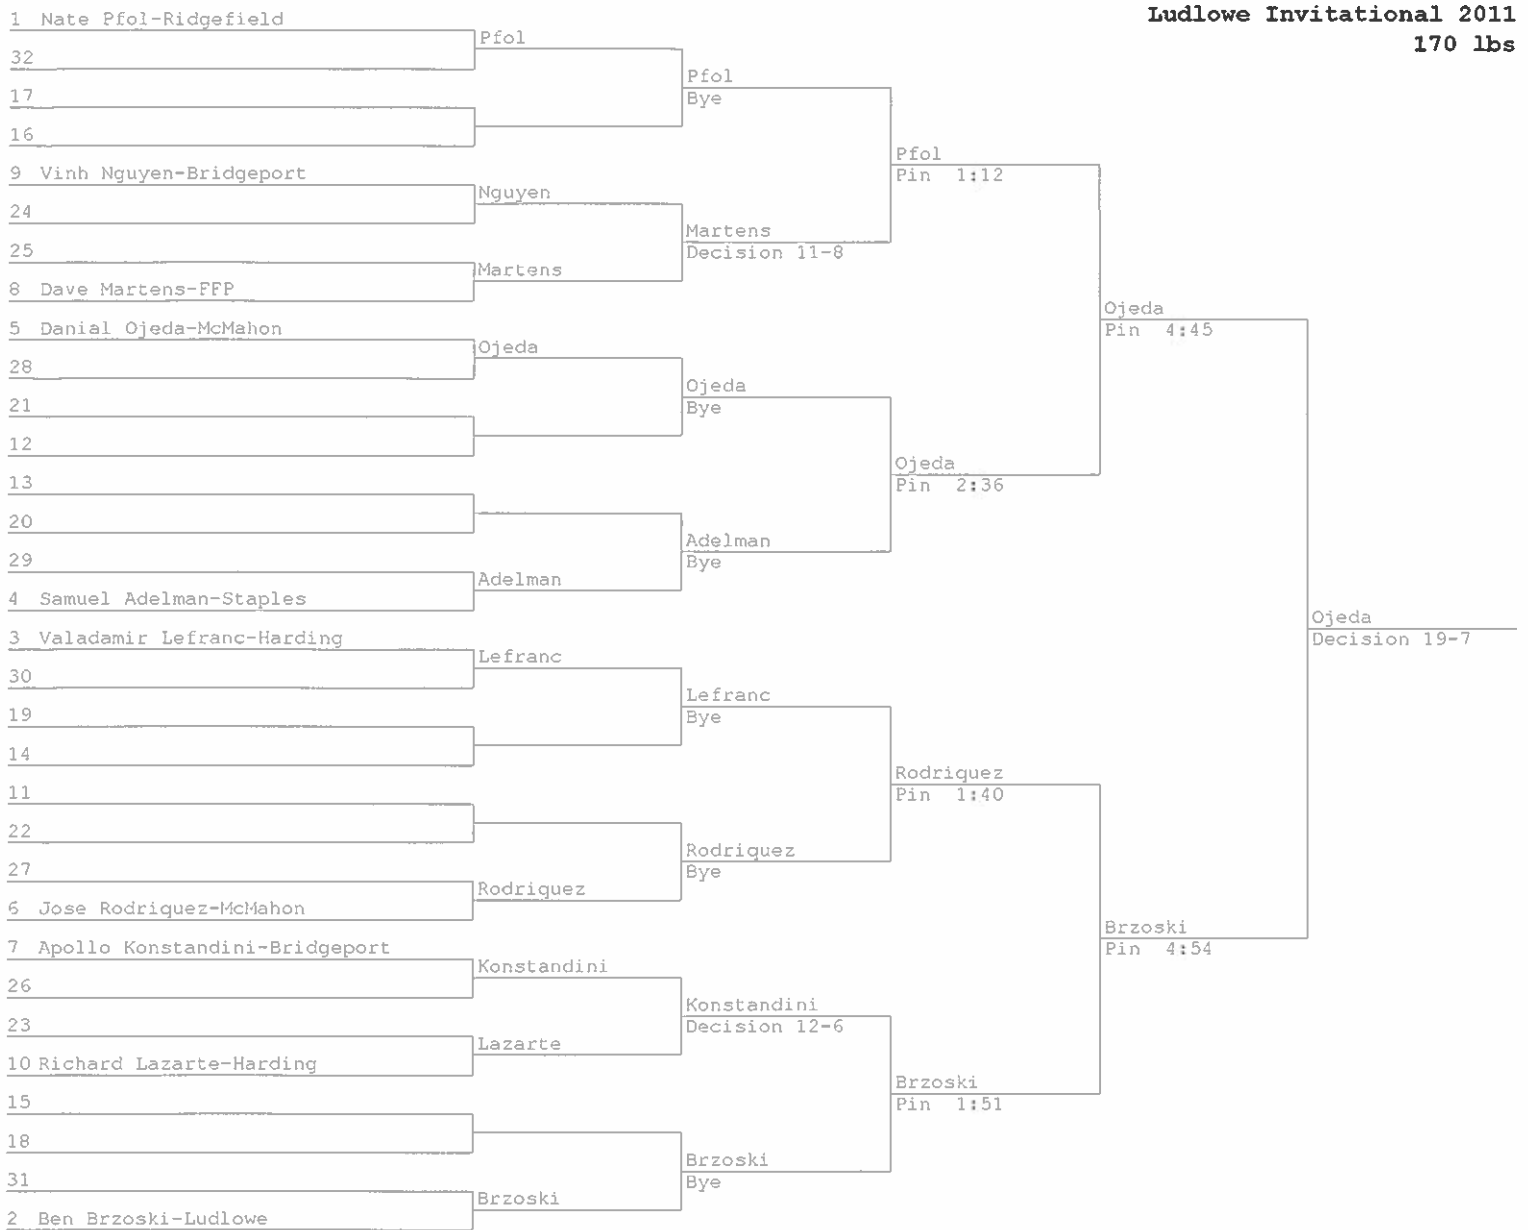

Ludlowe Invitational 2011
170 lbs