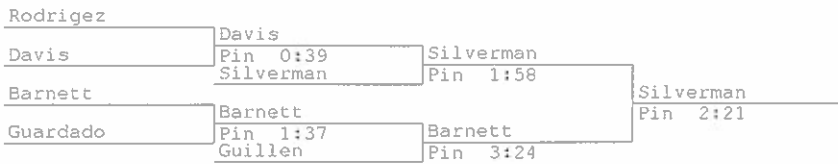

Ludlowe Invitational 2011
182 lbs