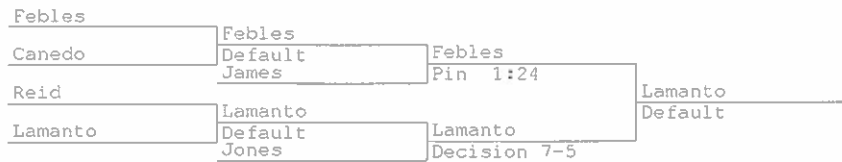

Outstanding wrestler – Henry Wales, Ludlowe (126); **Fast fall** -- Matt Karashik from Ridgefield, 195 lbs, 3 pins, 2:27

Ludlowe Invitational 2011
106 lbs

Ludlowe Invitational 2011
120 lbs

Ludlowe Invitational 2011
152 lbs