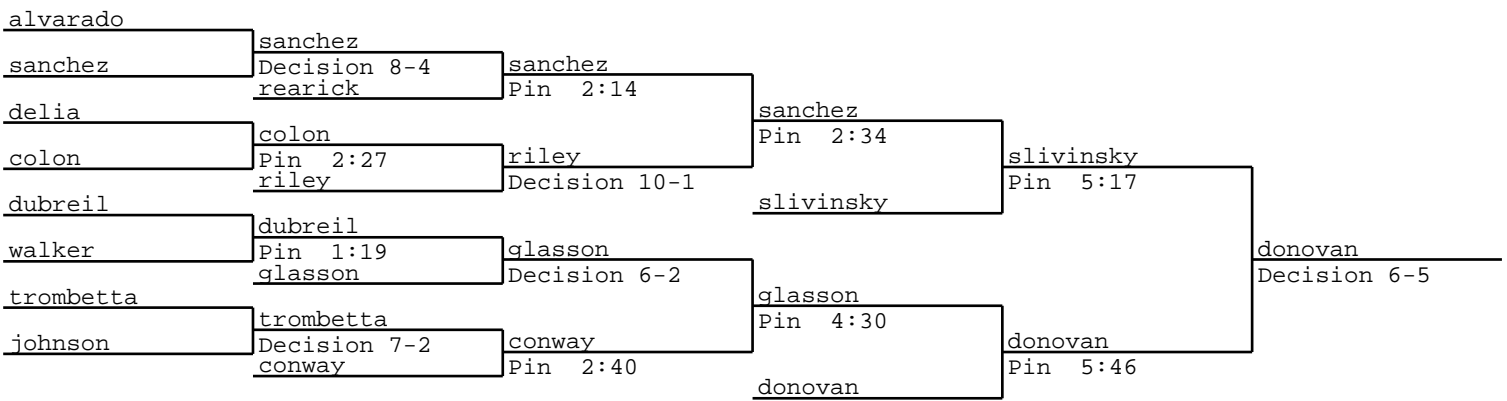

2013 Eagle Classic
120 lbs

2013 Eagle Classic
160 lbs

2013 Eagle Classic
195 lbs

2013 Eagle Classic
220 lbs