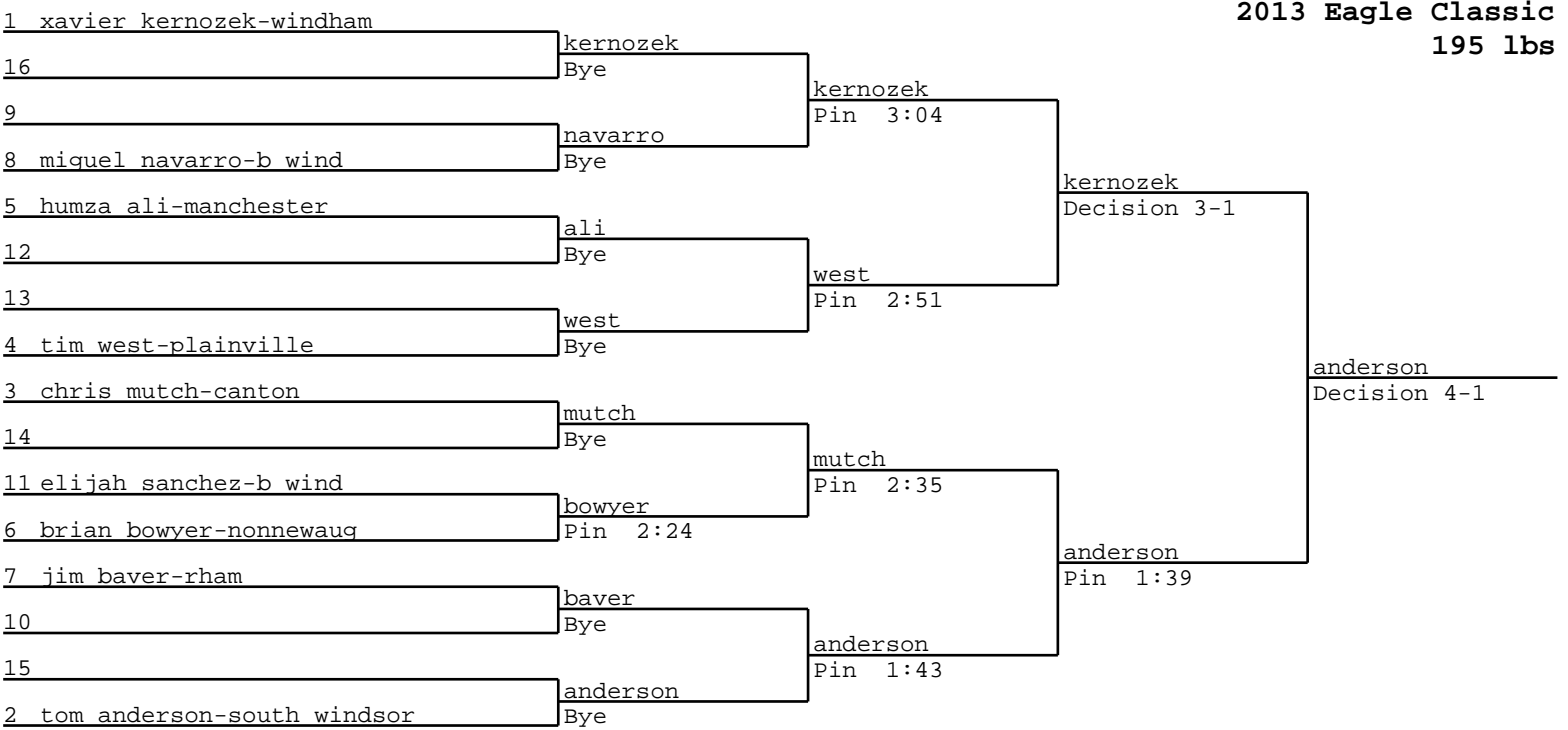

2013 Eagle Classic
120 lbs

2013 Eagle Classic
160 lbs

2013 Eagle Classic
195 lbs

2013 Eagle Classic
220 lbs