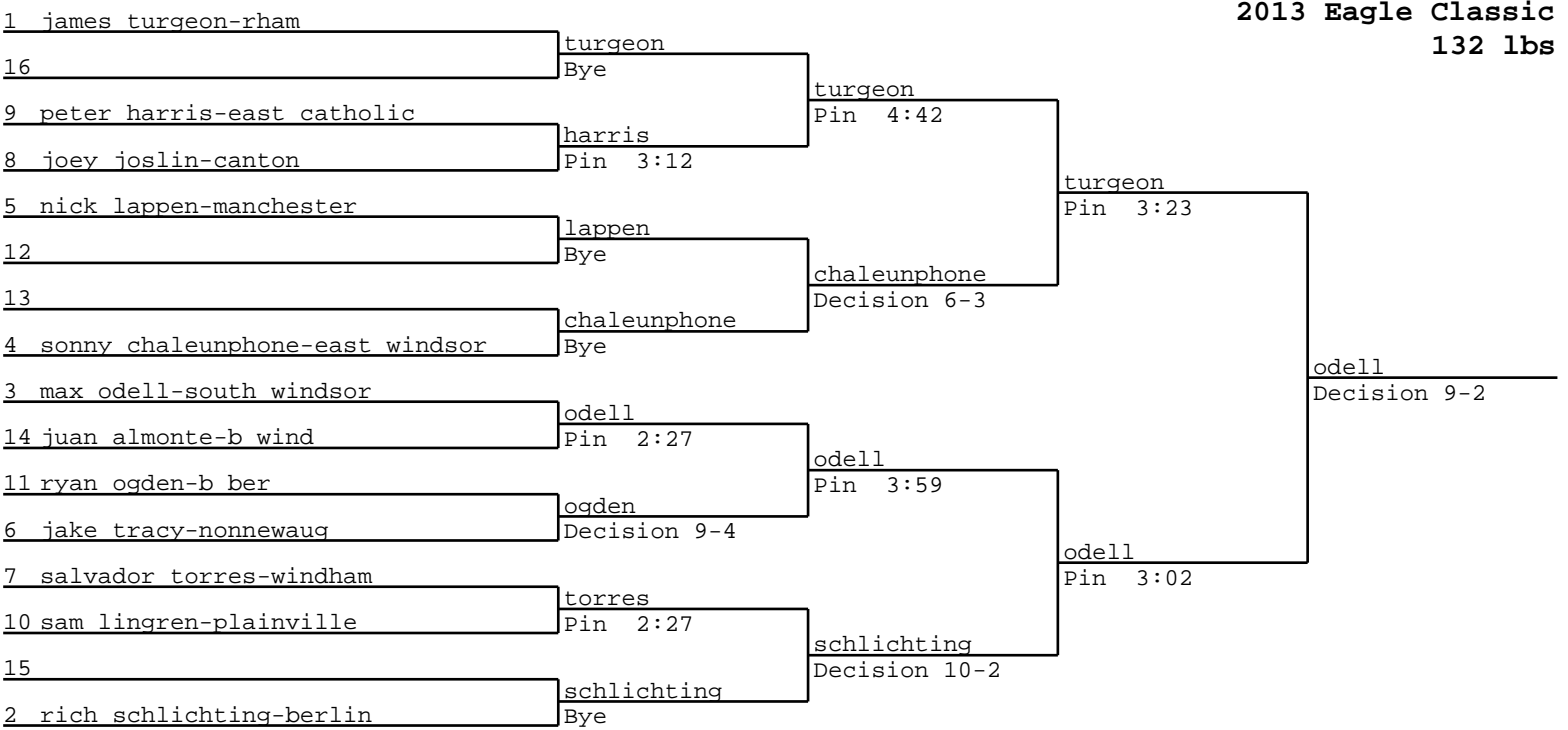

2013 Eagle Classic
120 lbs

2013 Eagle Classic
160 lbs

2013 Eagle Classic
195 lbs

2013 Eagle Classic
220 lbs