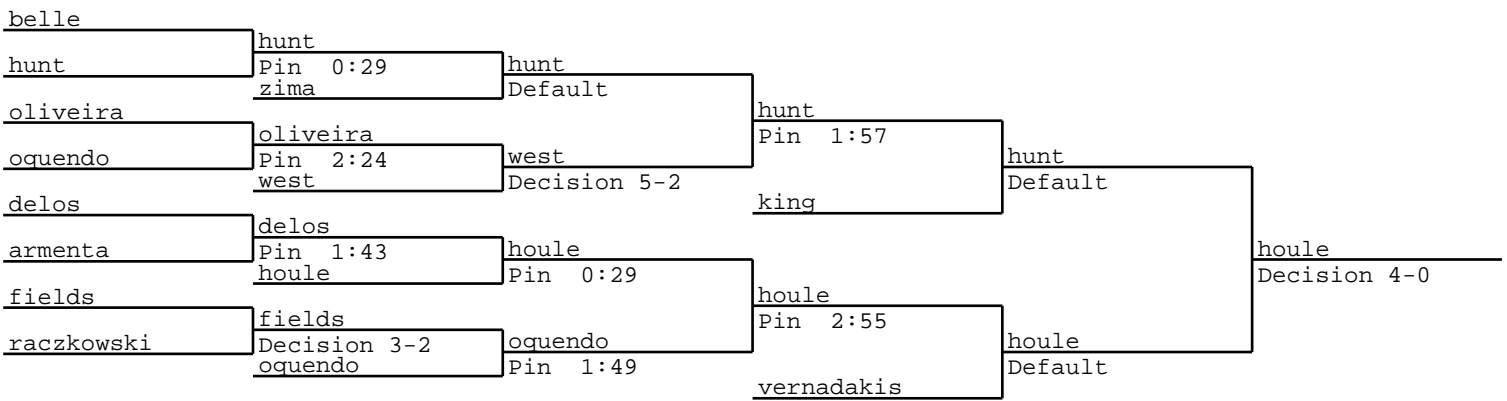

2013 Eagle Classic
120 lbs

2013 Eagle Classic
160 lbs

2013 Eagle Classic
195 lbs

2013 Eagle Classic
220 lbs