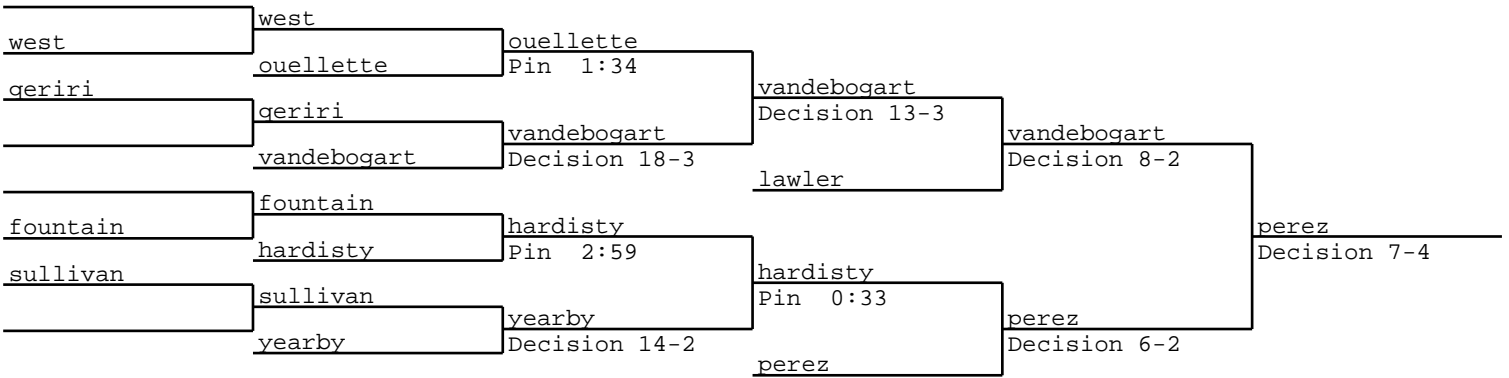

2013 Eagle Classic
120 lbs

2013 Eagle Classic
160 lbs

2013 Eagle Classic
195 lbs

2013 Eagle Classic
220 lbs