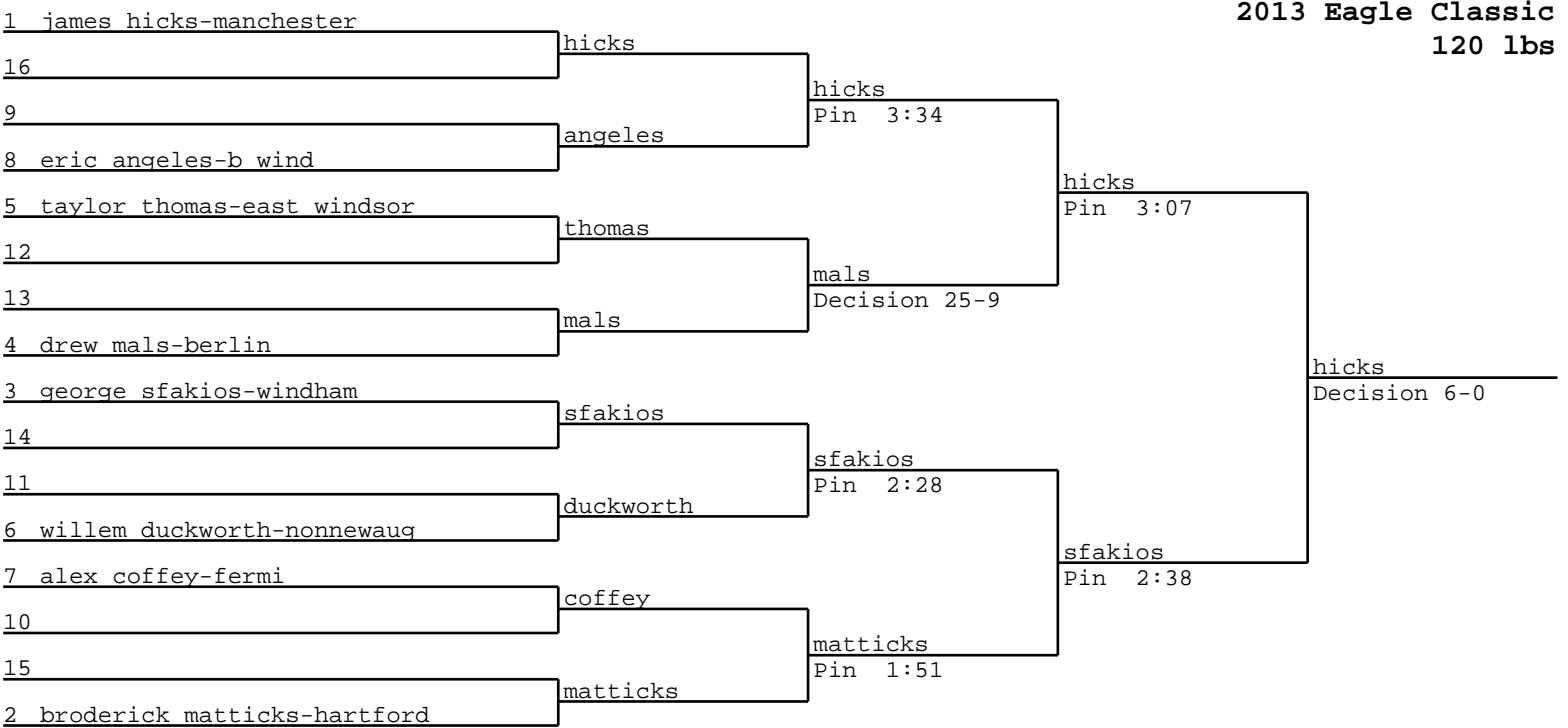

2013 Eagle Classic
120 lbs

2013 Eagle Classic
160 lbs

2013 Eagle Classic
195 lbs

2013 Eagle Classic
220 lbs