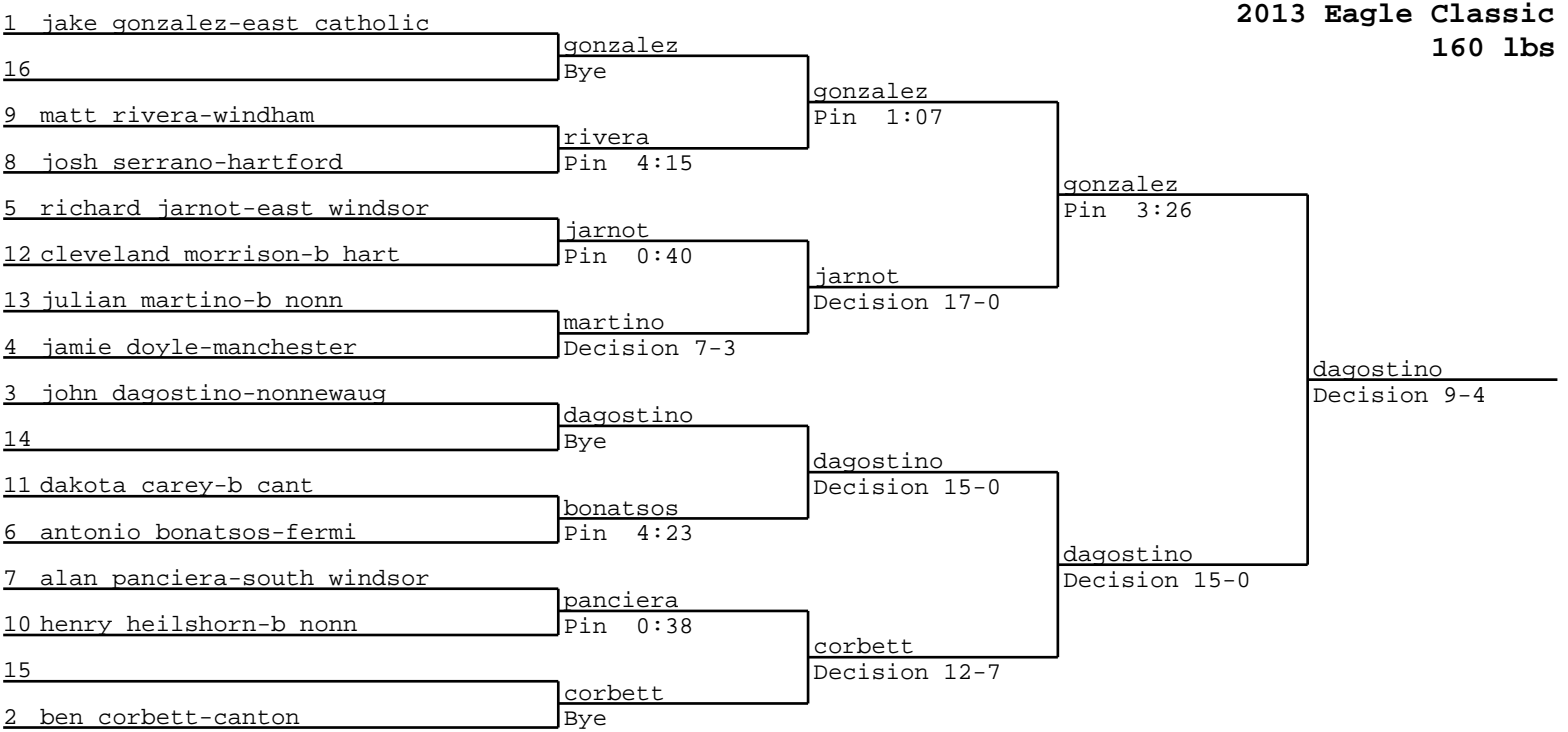

2013 Eagle Classic
120 lbs

2013 Eagle Classic
160 lbs

2013 Eagle Classic
195 lbs

2013 Eagle Classic
220 lbs