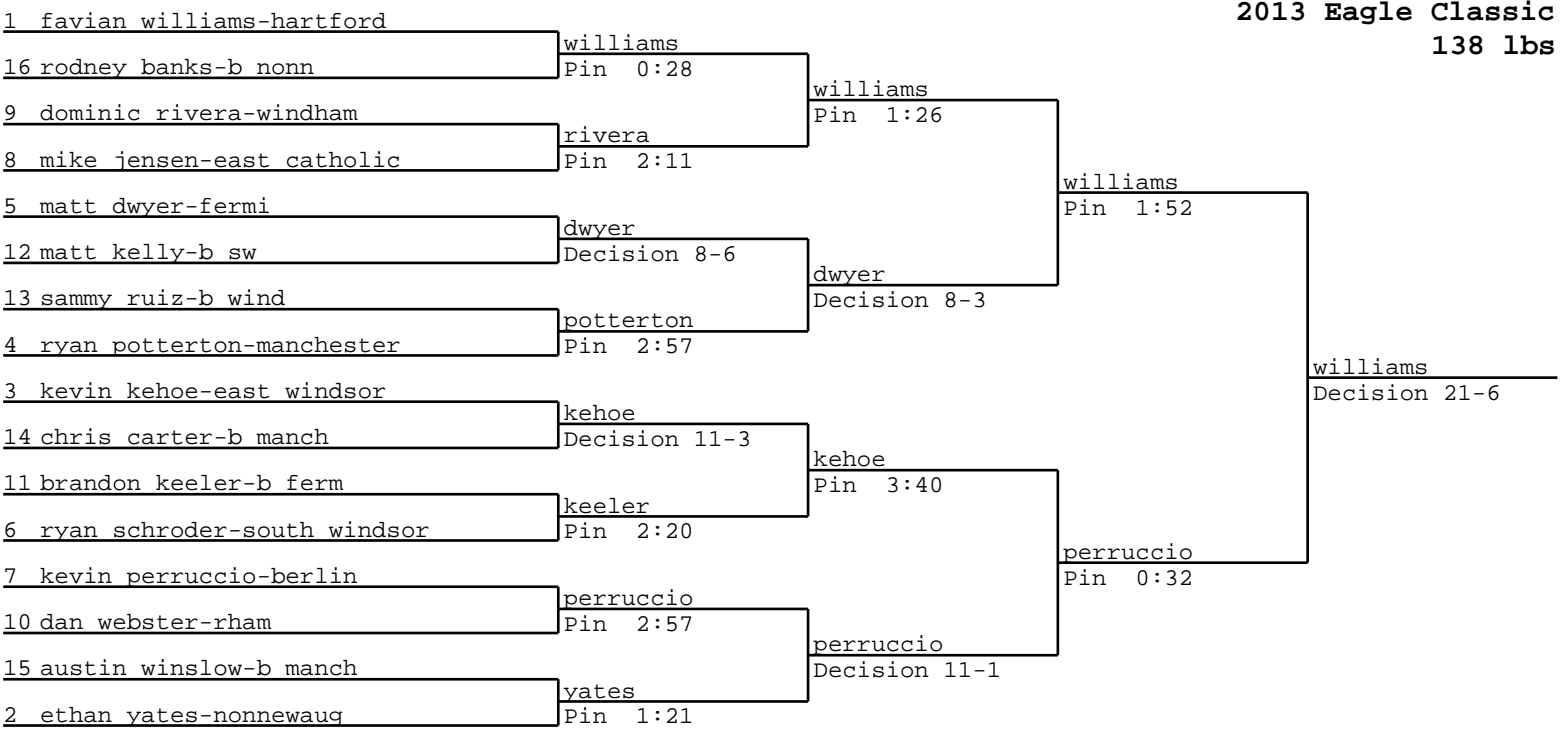

2013 Eagle Classic
120 lbs

2013 Eagle Classic
160 lbs

2013 Eagle Classic
195 lbs

2013 Eagle Classic
220 lbs