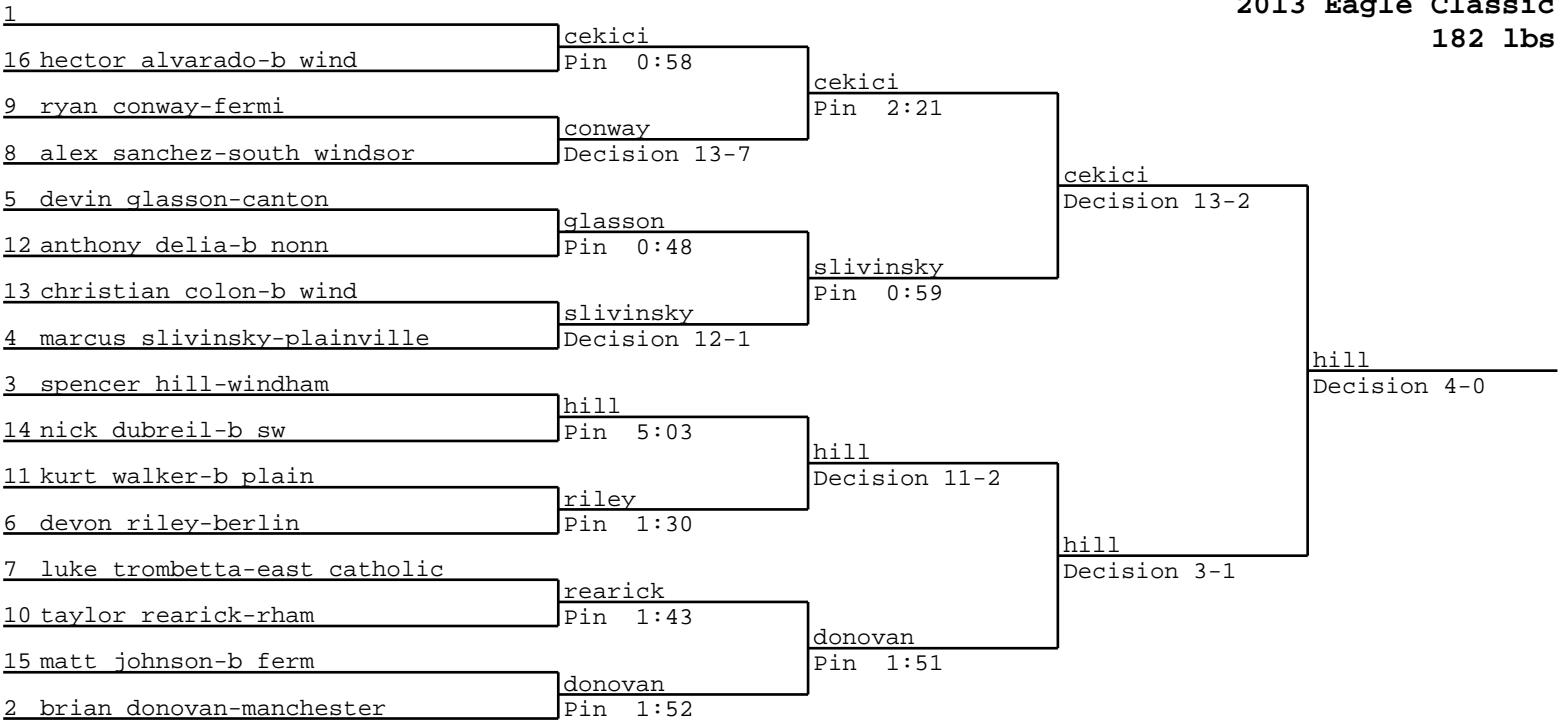

2013 Eagle Classic
120 lbs

2013 Eagle Classic
160 lbs

2013 Eagle Classic
195 lbs

2013 Eagle Classic
220 lbs