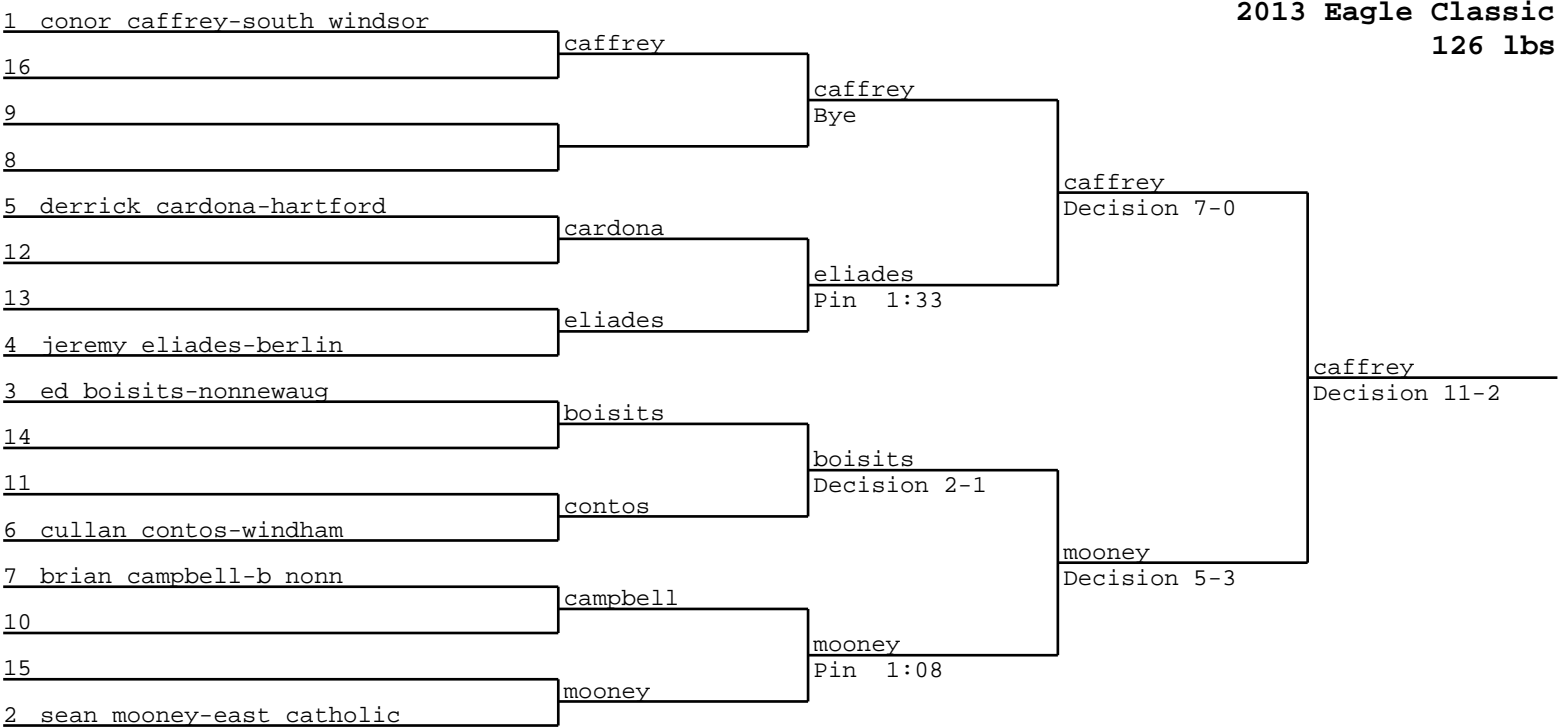

2013 Eagle Classic
120 lbs

2013 Eagle Classic
160 lbs

2013 Eagle Classic
195 lbs

2013 Eagle Classic
220 lbs