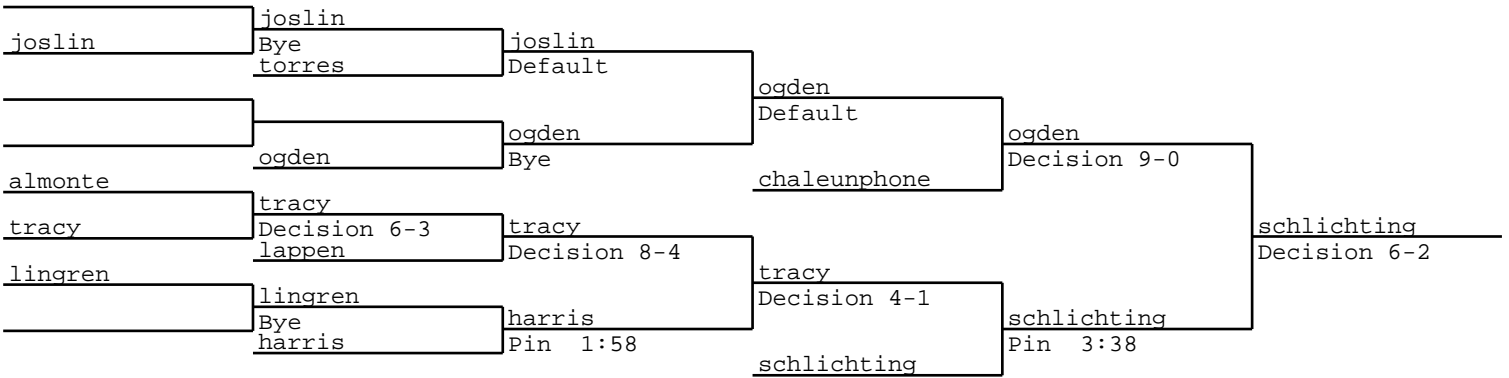

2013 Eagle Classic
120 lbs

2013 Eagle Classic
160 lbs

2013 Eagle Classic
195 lbs

2013 Eagle Classic
220 lbs