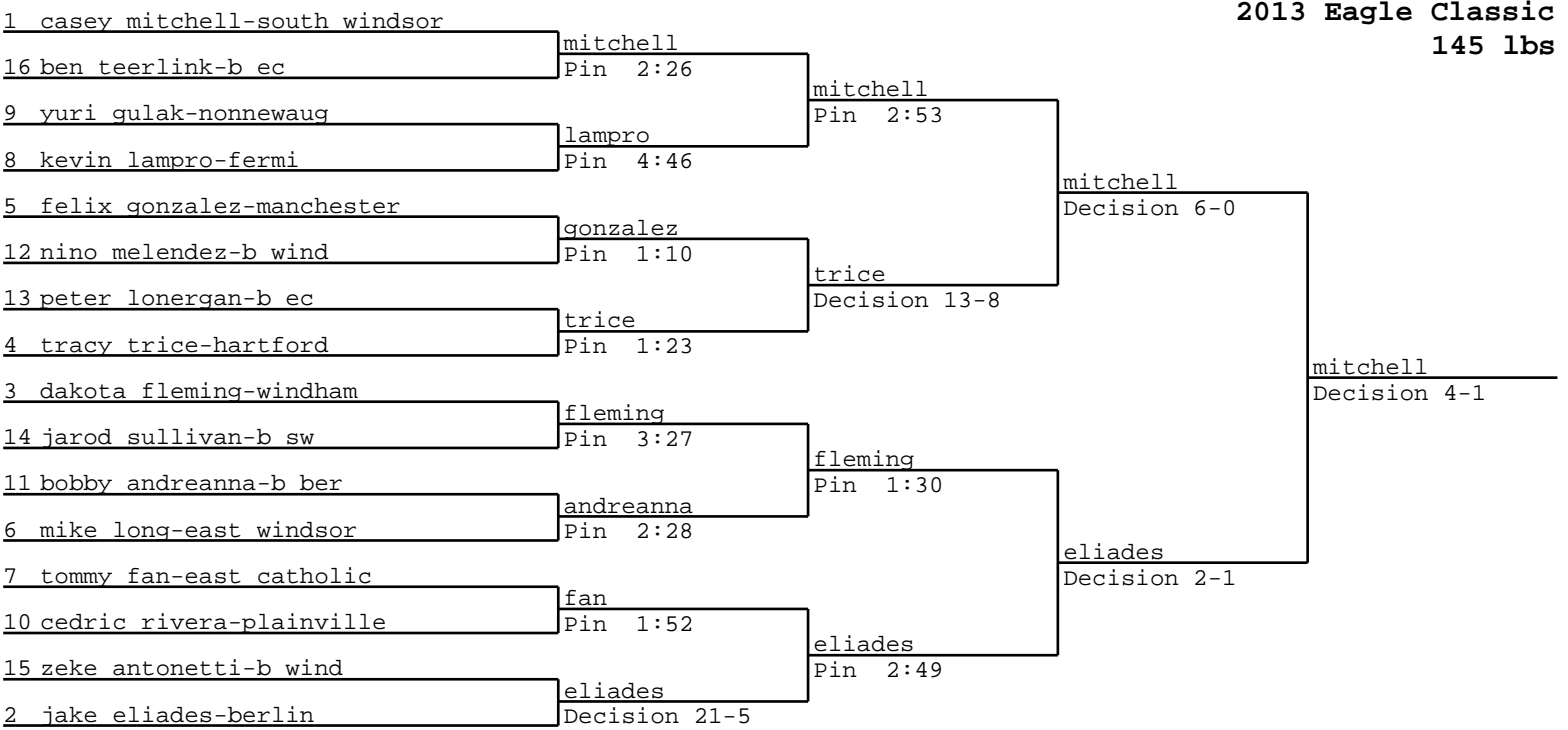

2013 Eagle Classic
120 lbs

2013 Eagle Classic
160 lbs

2013 Eagle Classic
195 lbs

2013 Eagle Classic
220 lbs