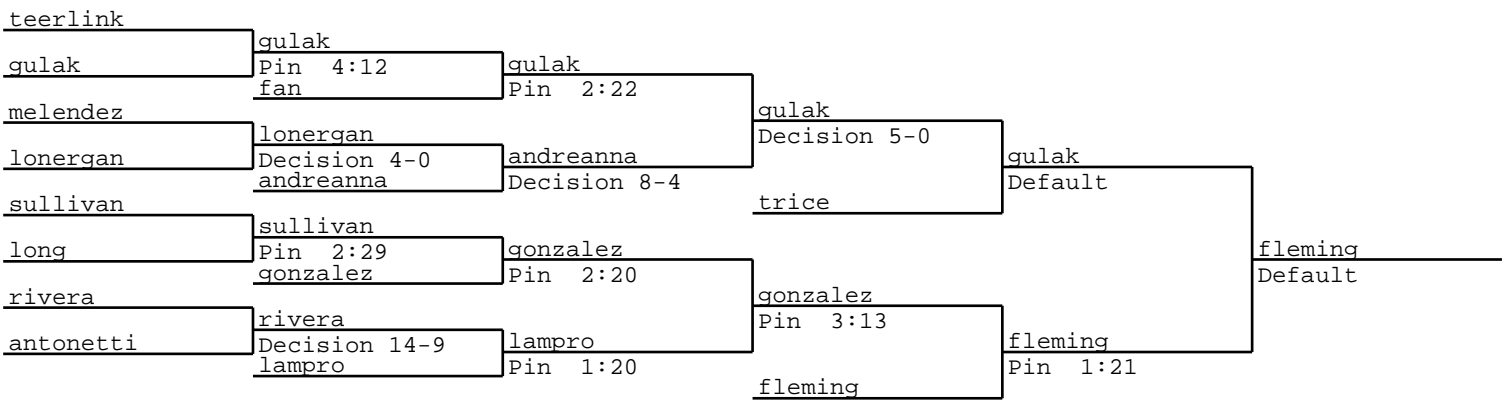

2013 Eagle Classic
120 lbs

2013 Eagle Classic
160 lbs

2013 Eagle Classic
195 lbs

2013 Eagle Classic
220 lbs