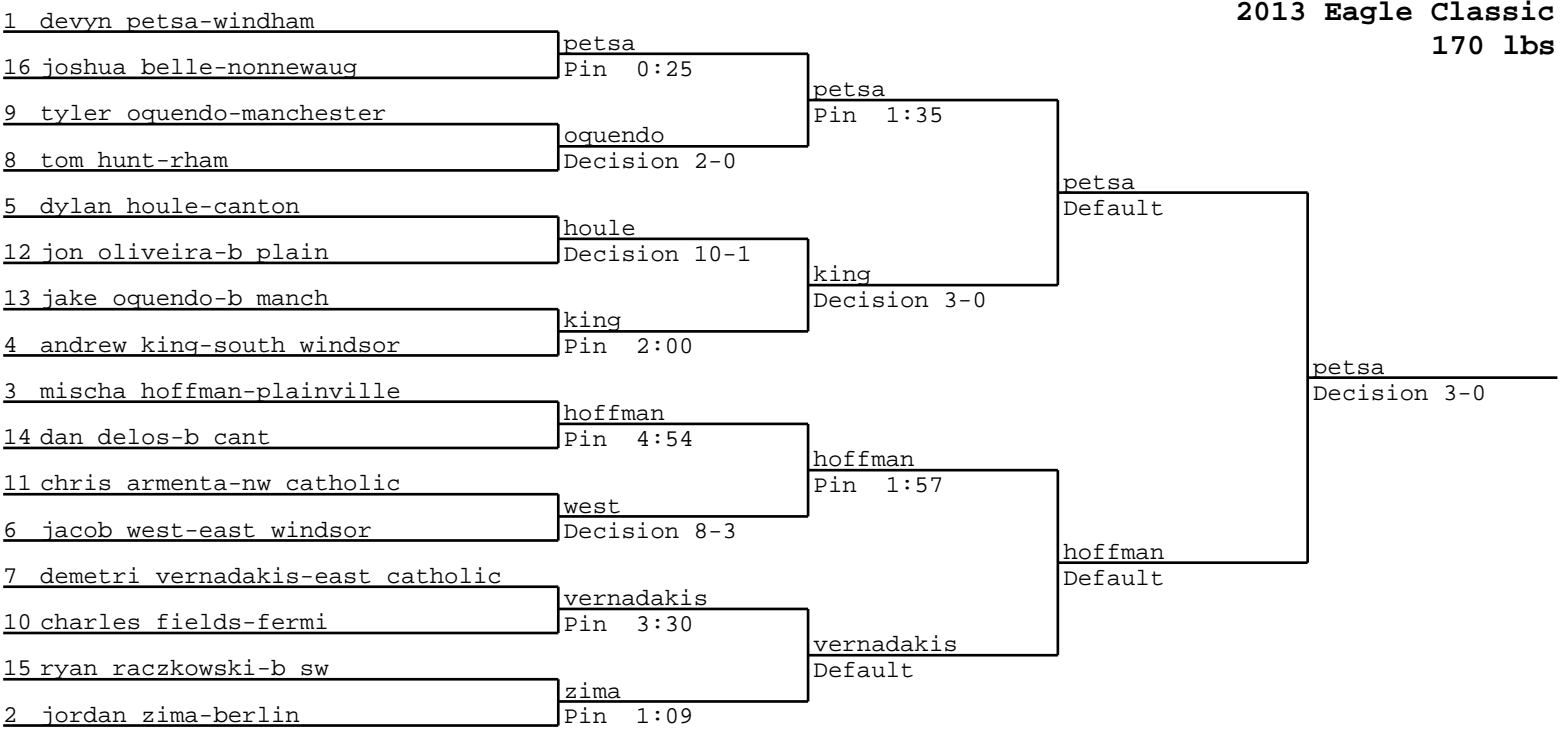

2013 Eagle Classic
120 lbs

2013 Eagle Classic
160 lbs

2013 Eagle Classic
195 lbs

2013 Eagle Classic
220 lbs