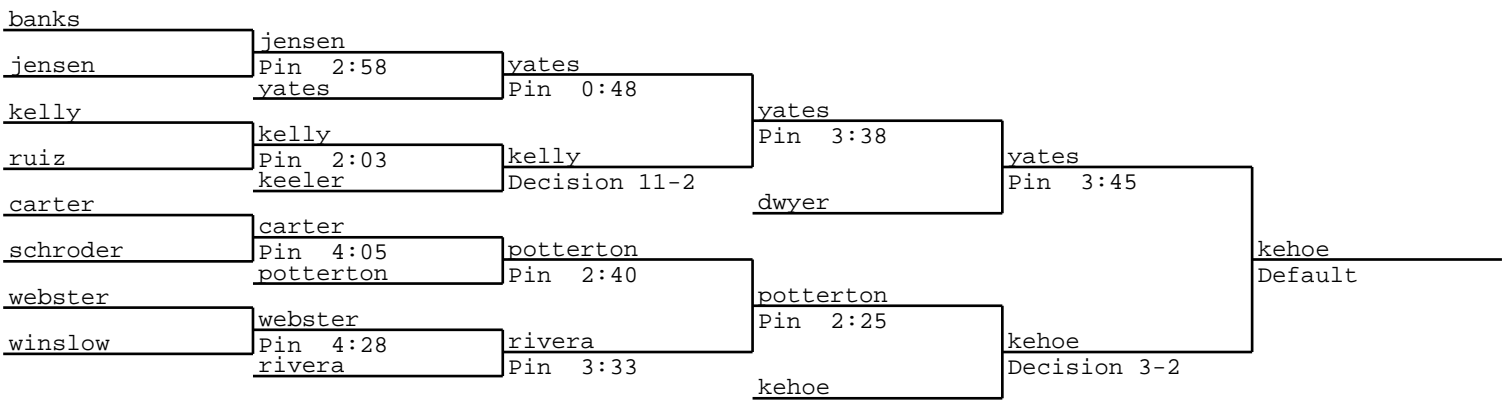

2013 Eagle Classic
120 lbs

2013 Eagle Classic
160 lbs

2013 Eagle Classic
195 lbs

2013 Eagle Classic
220 lbs