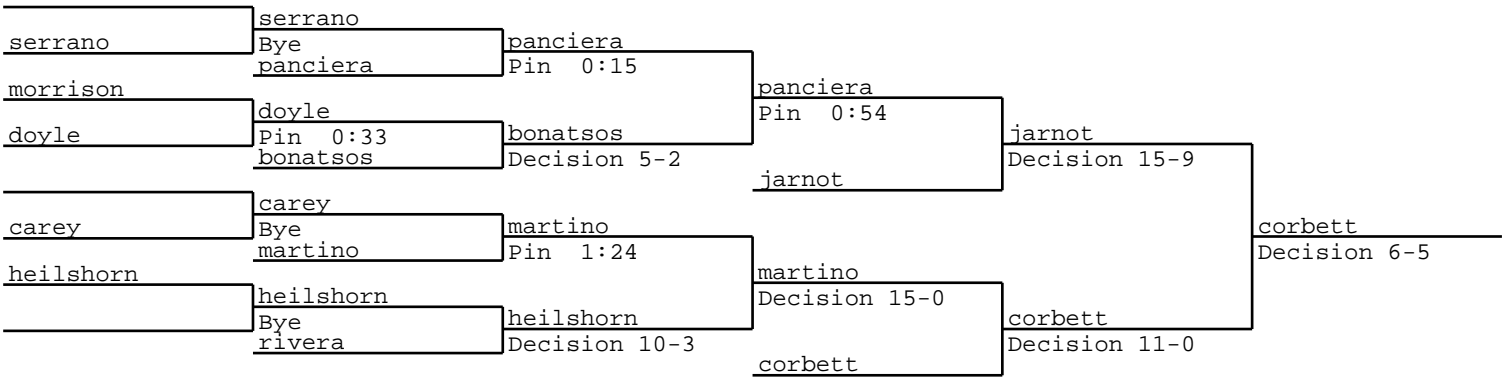

2013 Eagle Classic
120 lbs

2013 Eagle Classic
160 lbs

2013 Eagle Classic
195 lbs

2013 Eagle Classic
220 lbs