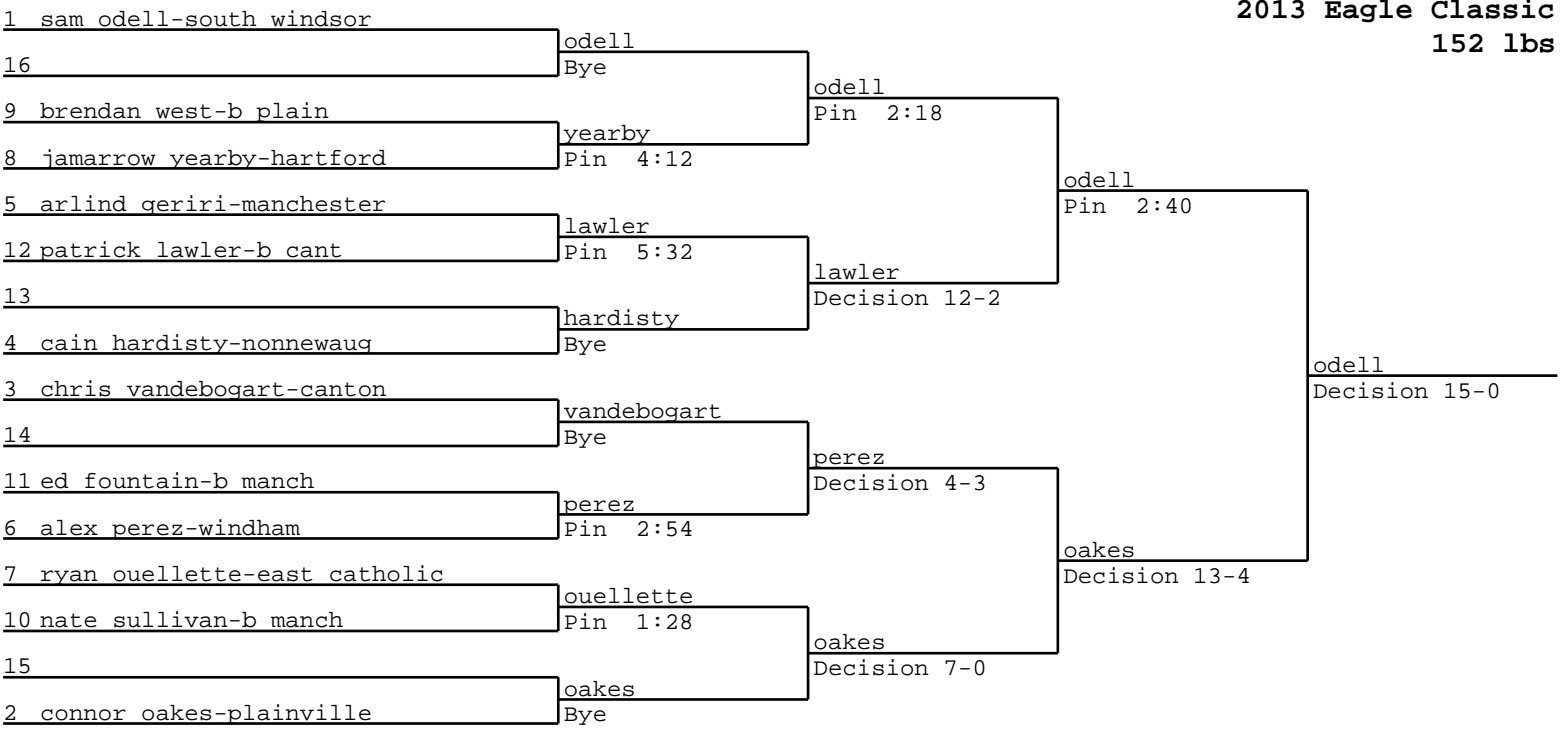

2013 Eagle Classic
120 lbs

2013 Eagle Classic
160 lbs

2013 Eagle Classic
195 lbs

2013 Eagle Classic
220 lbs