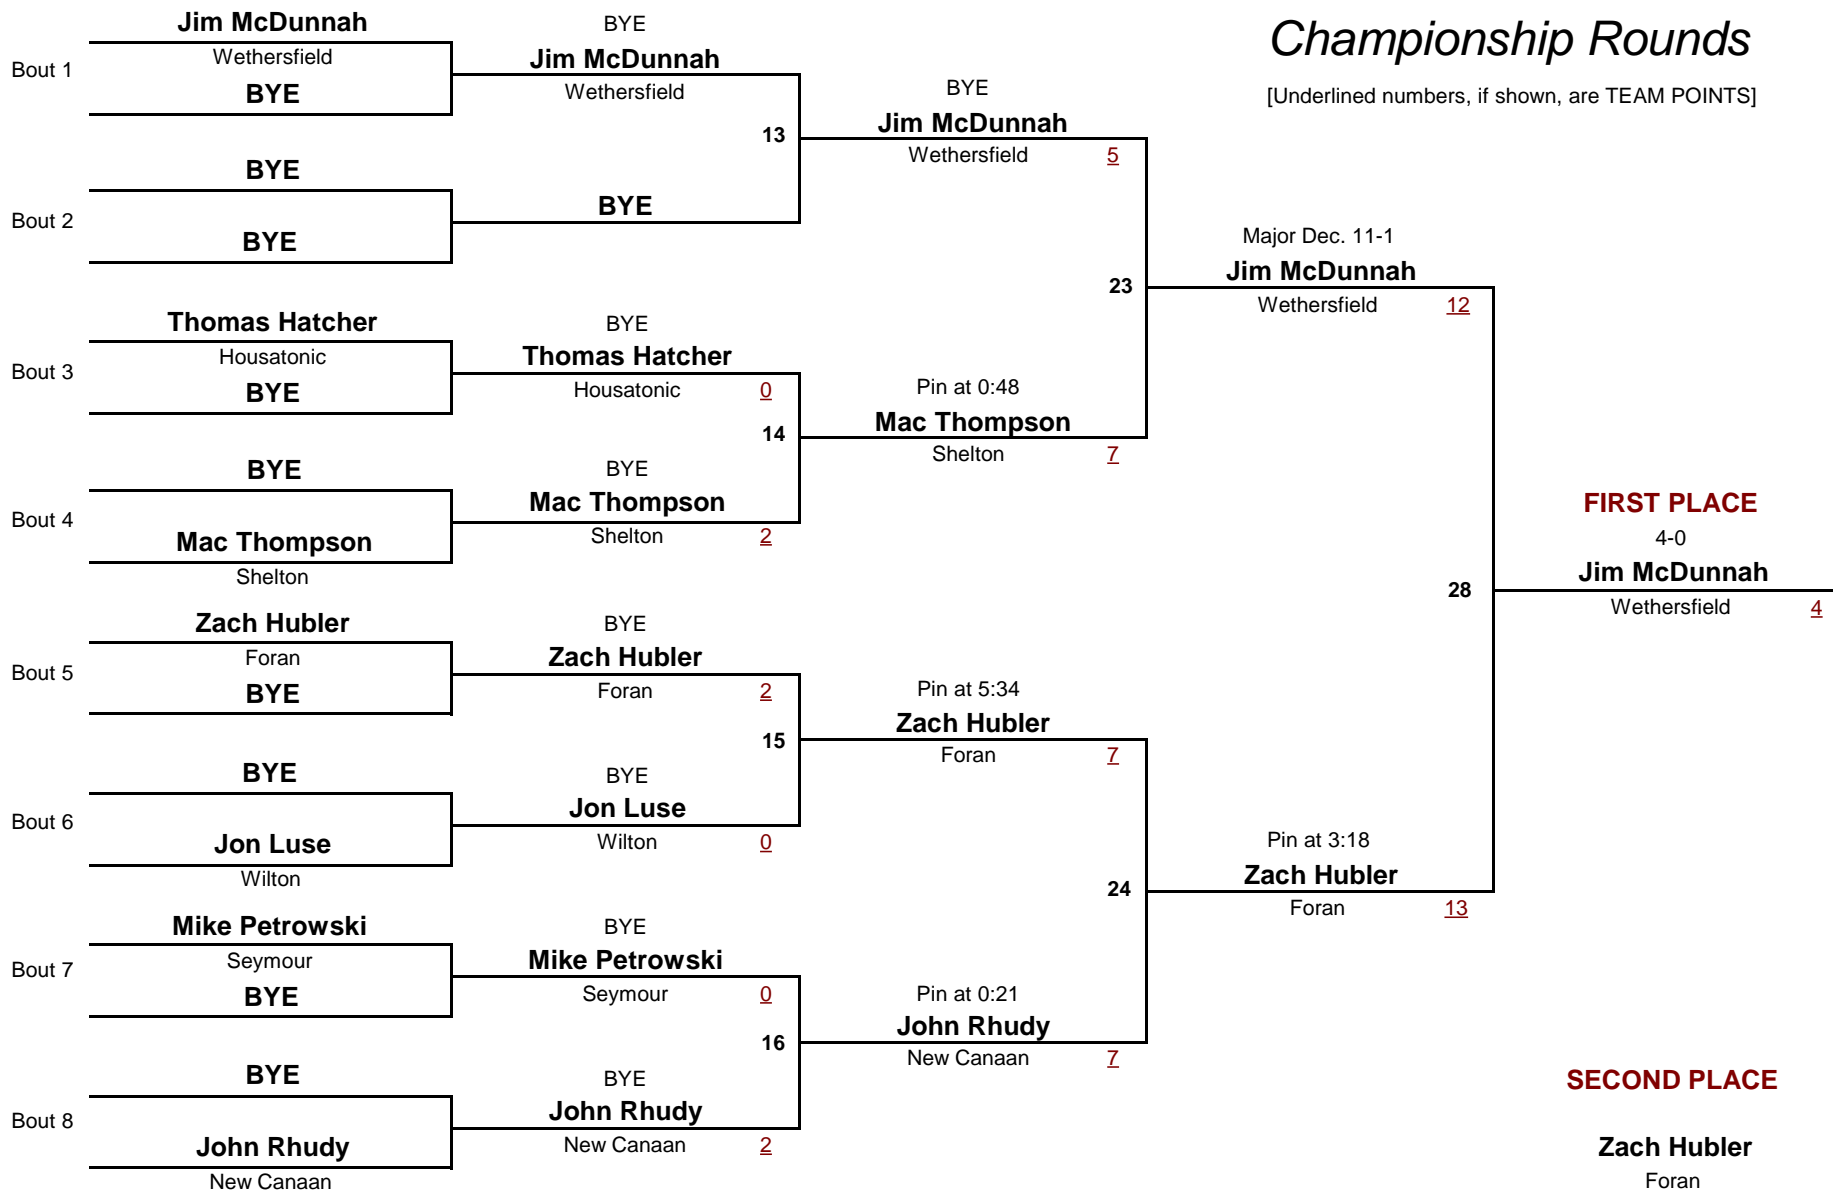

HIGH SCHOOL

DIVISION

182.0

WEIGHT

2013 Valley of Champions Tournament

January 19, 2013

Championship Rounds

[Underlined numbers, if shown, are TEAM POINTS]