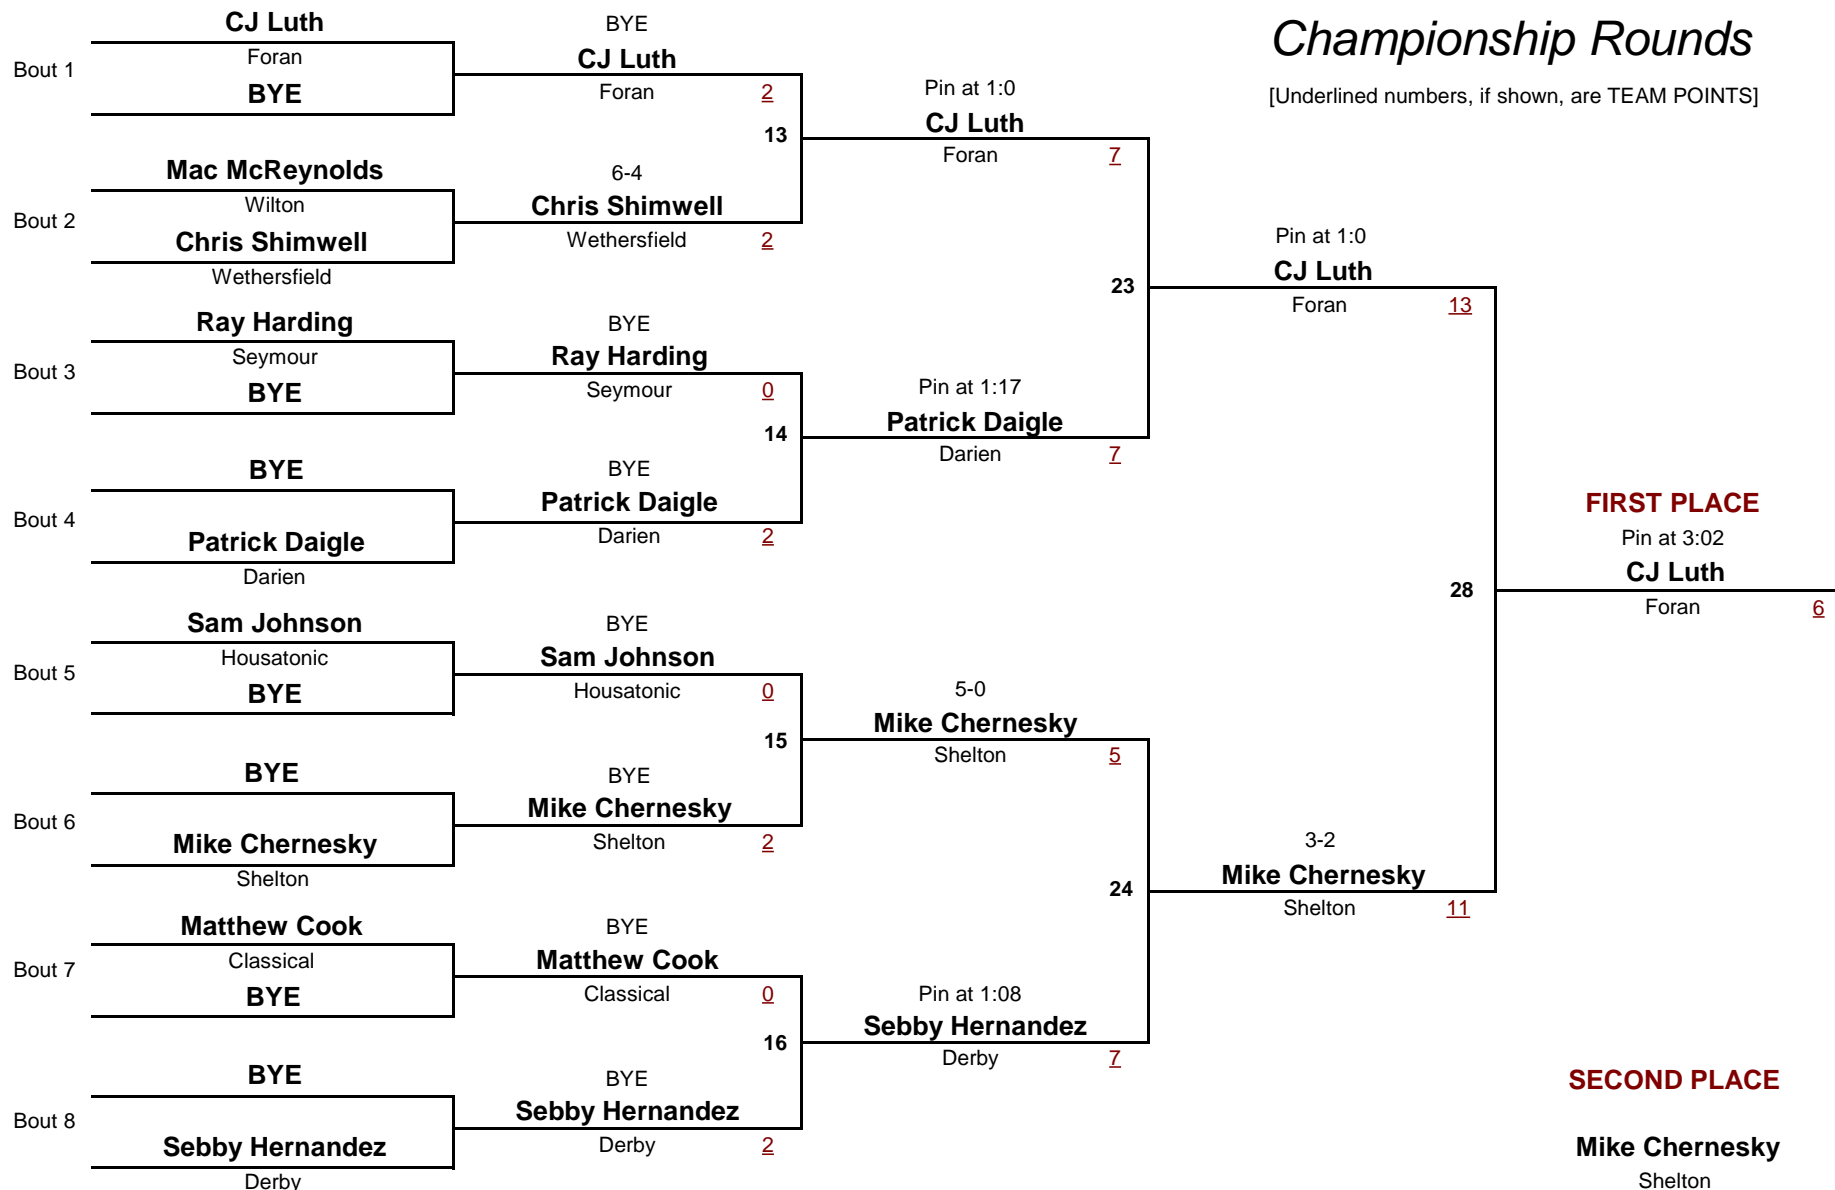

HIGH SCHOOL

138.0

2013 Valley of Champions Tournament

DIVISION

WEIGHT

January 19, 2013