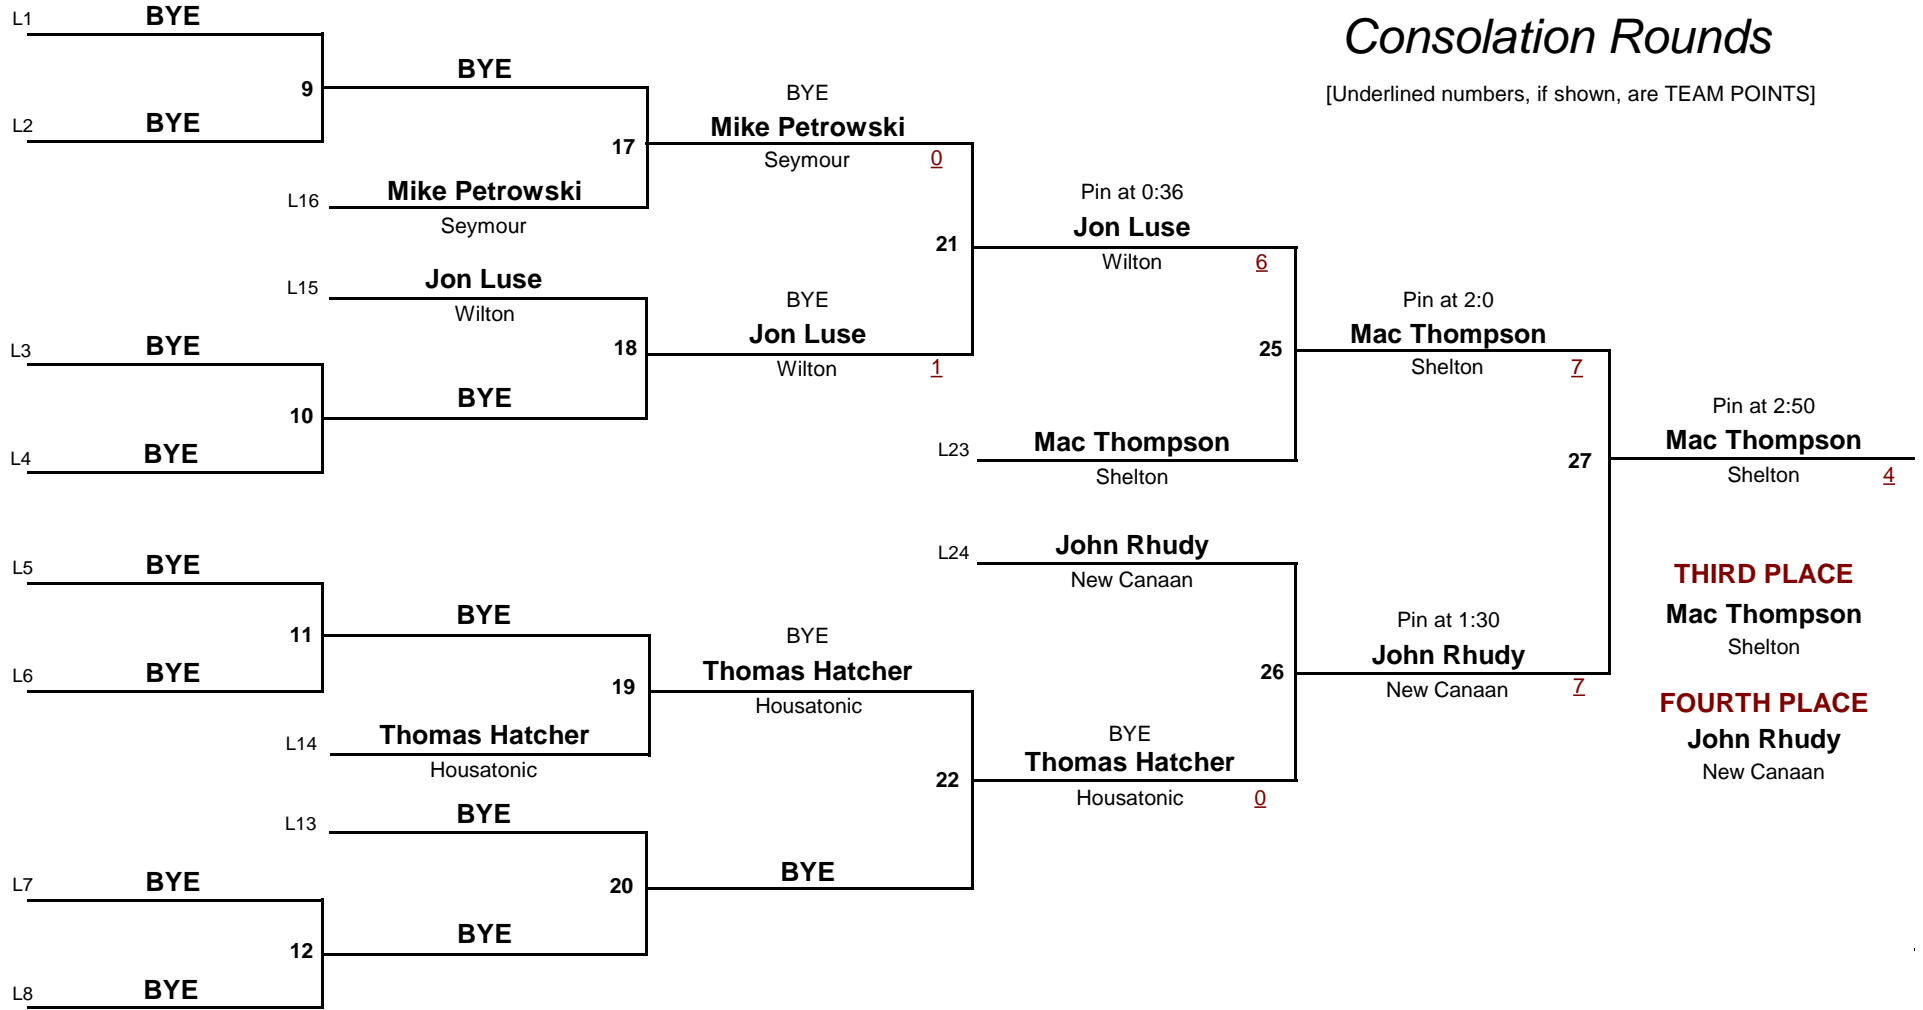

Championship Rounds

[Underlined numbers, if shown, are TEAM POINTS]

HIGH SCHOOL

DIVISION

182.0

WEIGHT

2013 Valley of Champions Tournament

January 19, 2013