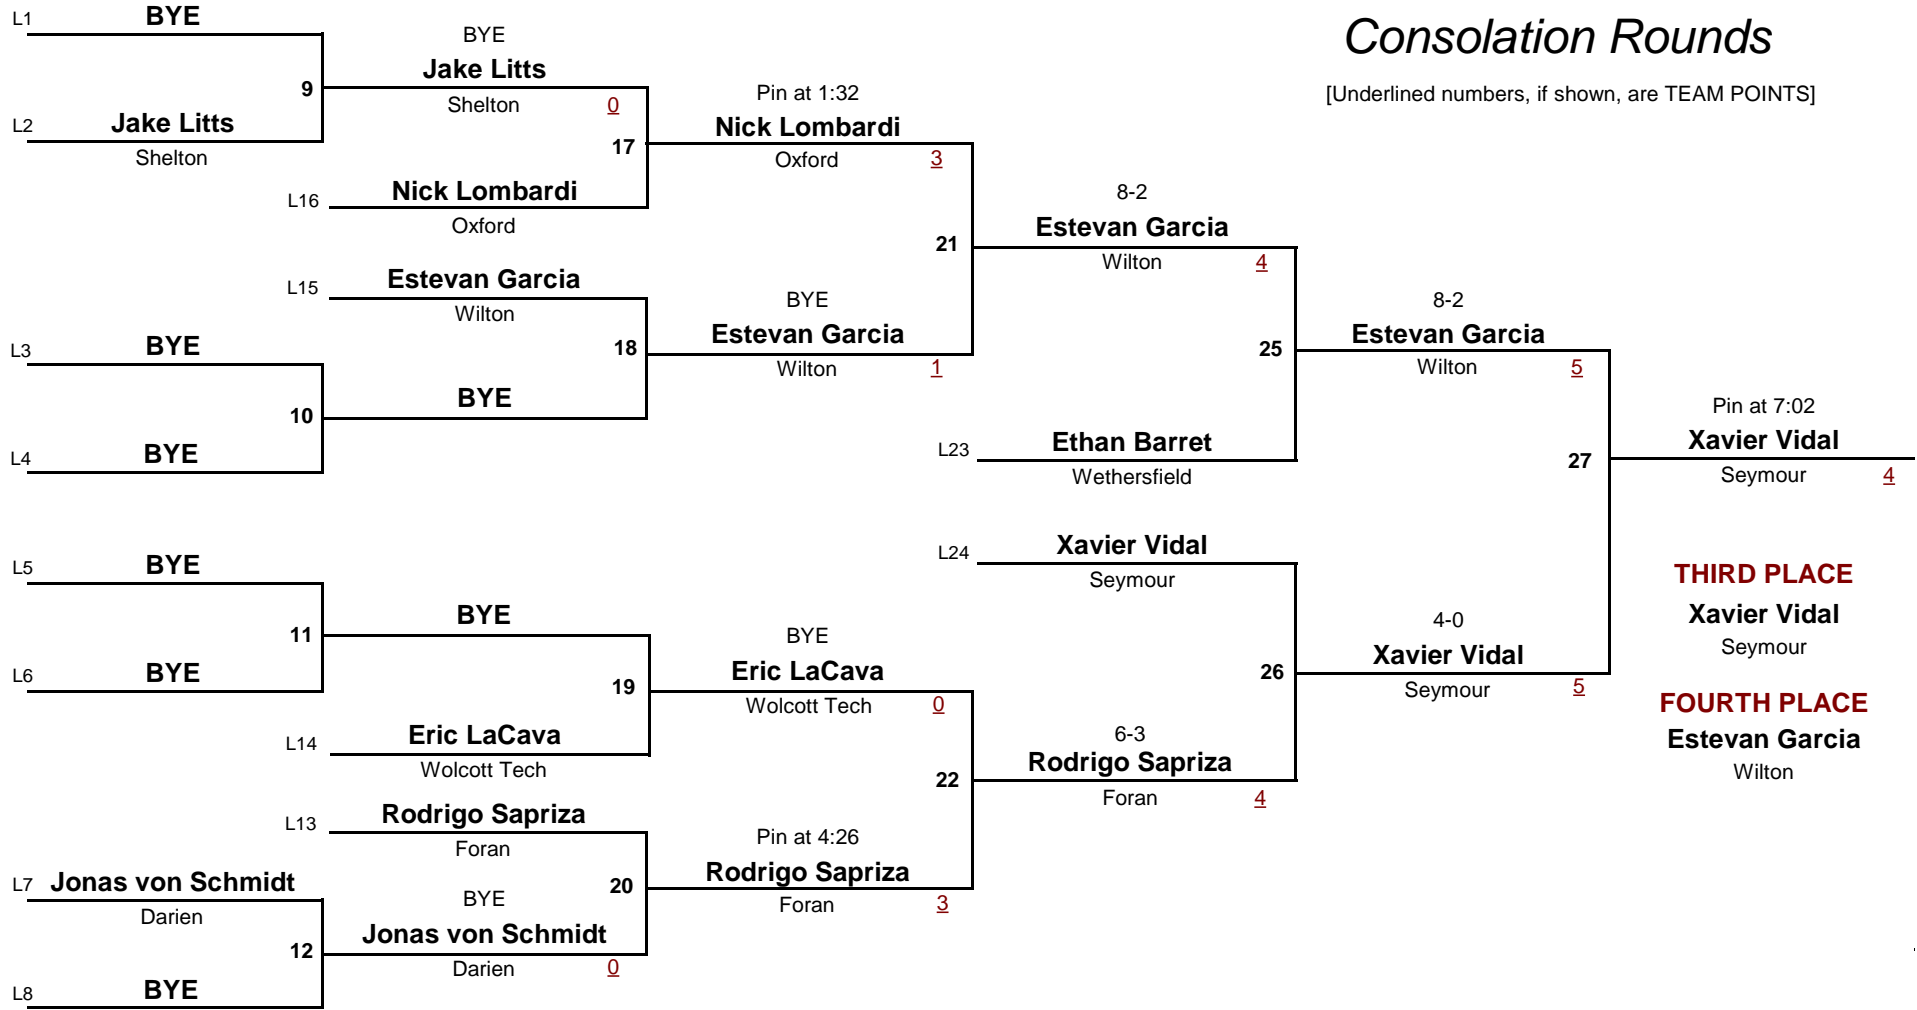

WEIGHT

January 19, 2013

HIGH SCHOOL

126.0

2013 Valley of Champions Tournament

DIVISION

WEIGHT

January 19, 2013