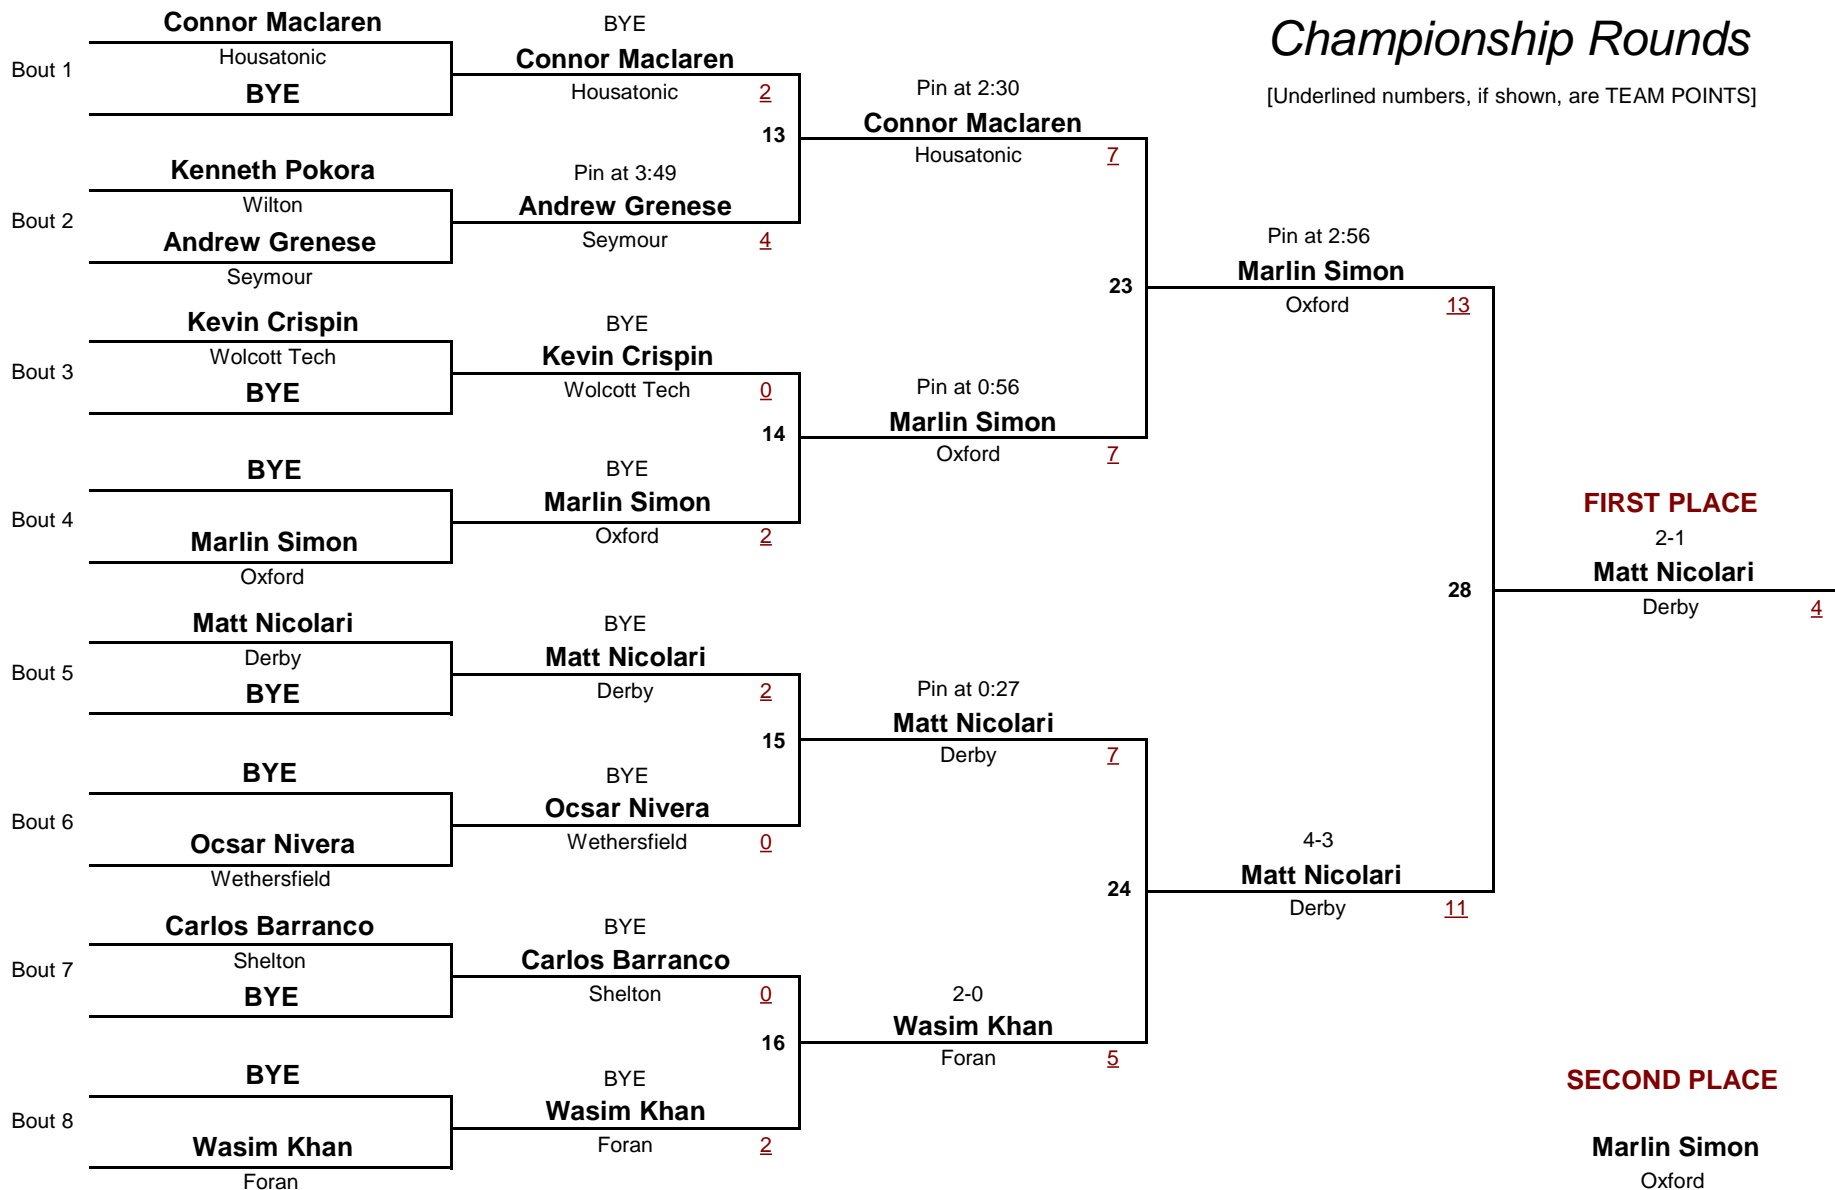

HIGH SCHOOL

DIVISION

170.0

WEIGHT

2013 Valley of Champions Tournament

January 19, 2013