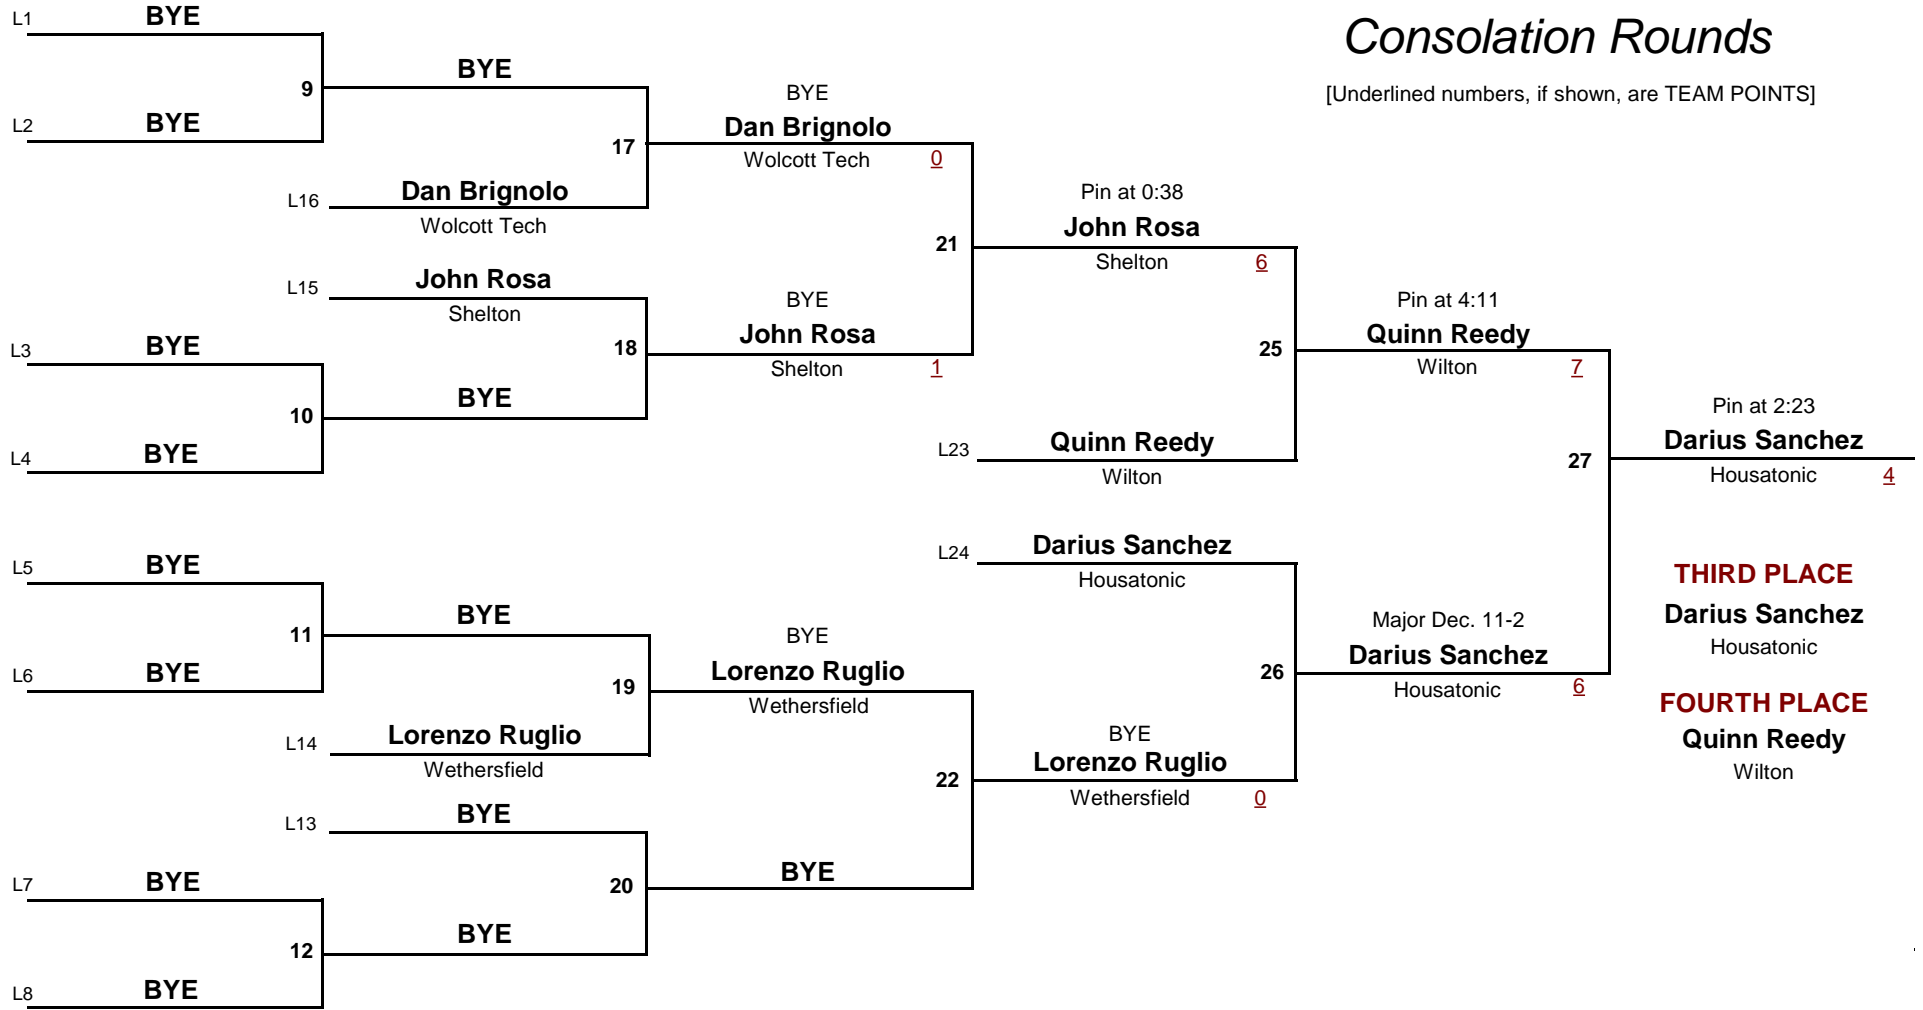

HIGH SCHOOL

106.0

DIVISION

WEIGHT

2013 Valley of Champions Tournament

January 19, 2013