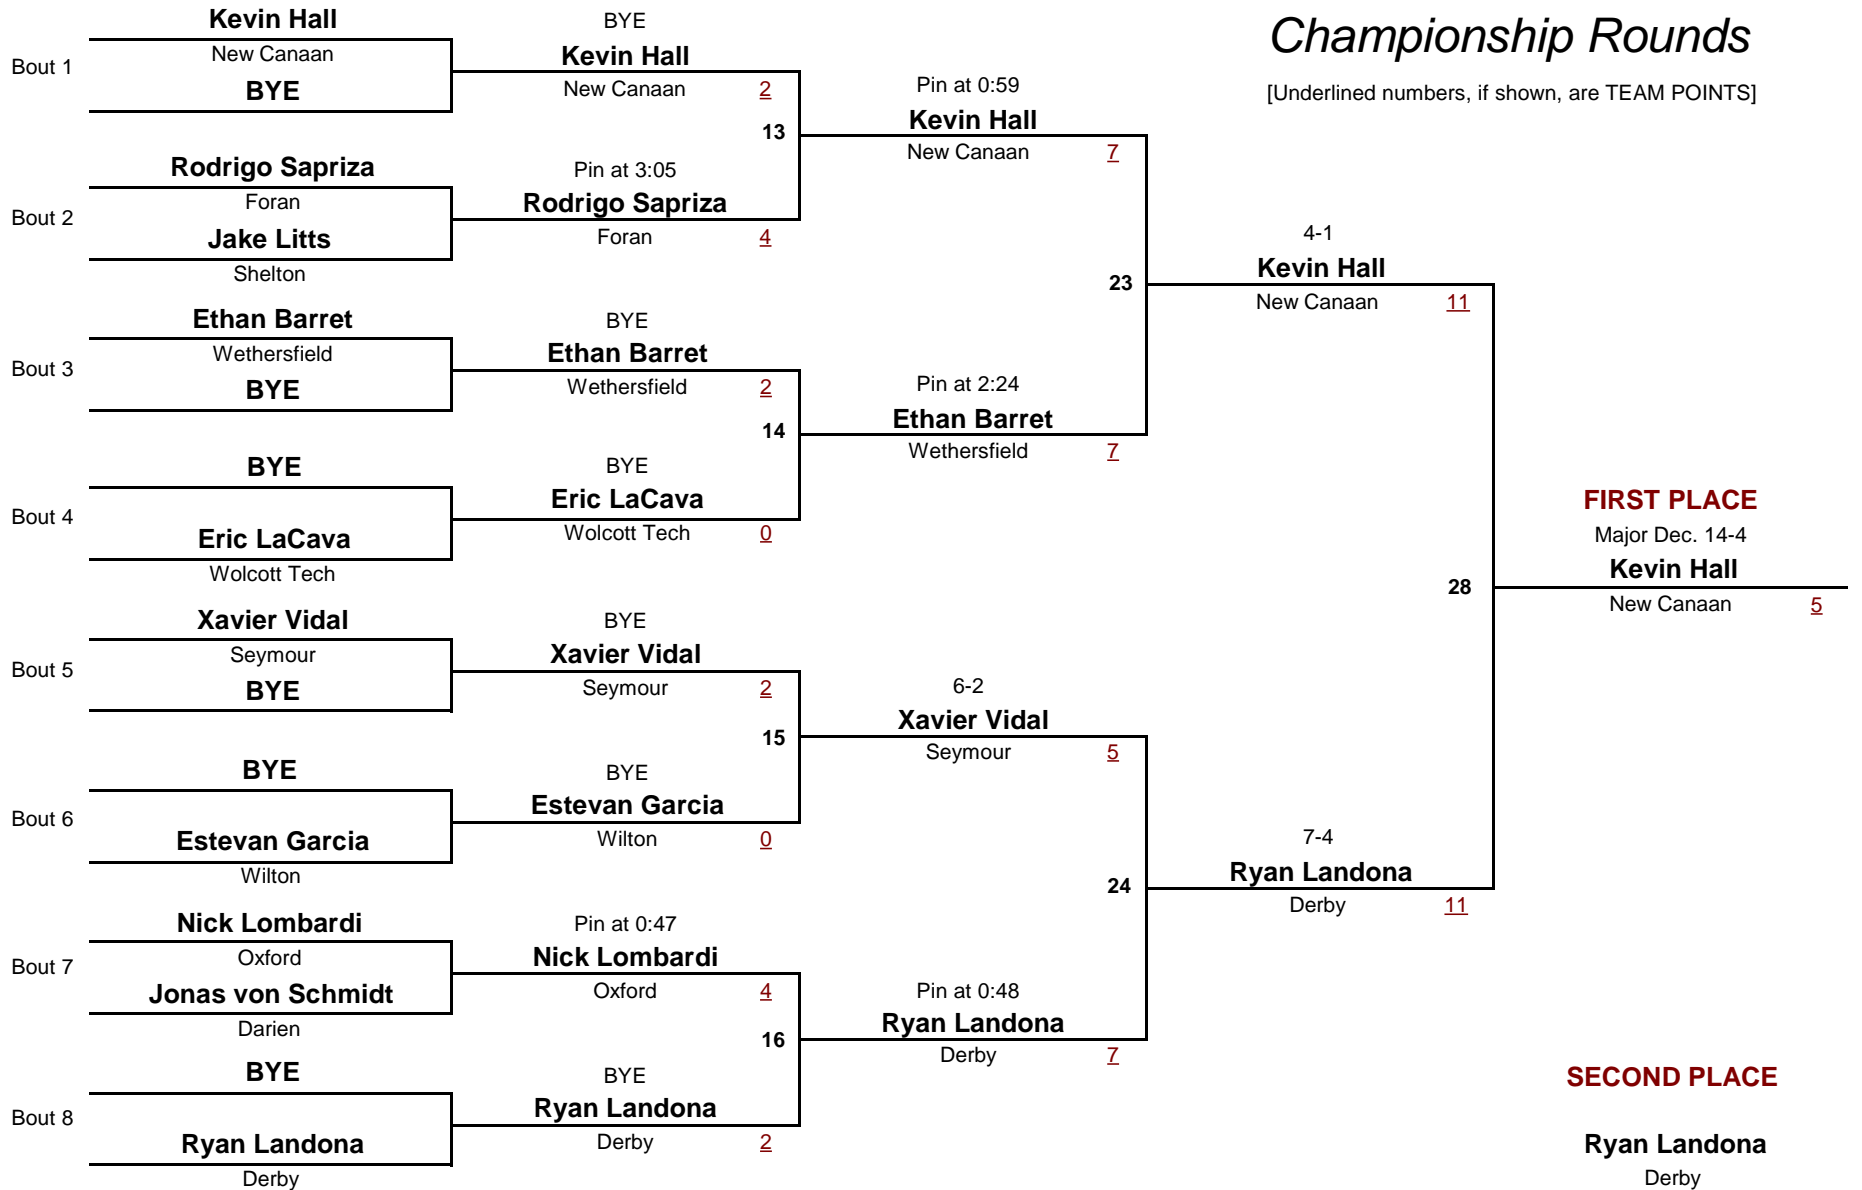

HIGH SCHOOL

126.0

2013 Valley of Champions Tournament

DIVISION

WEIGHT

January 19, 2013