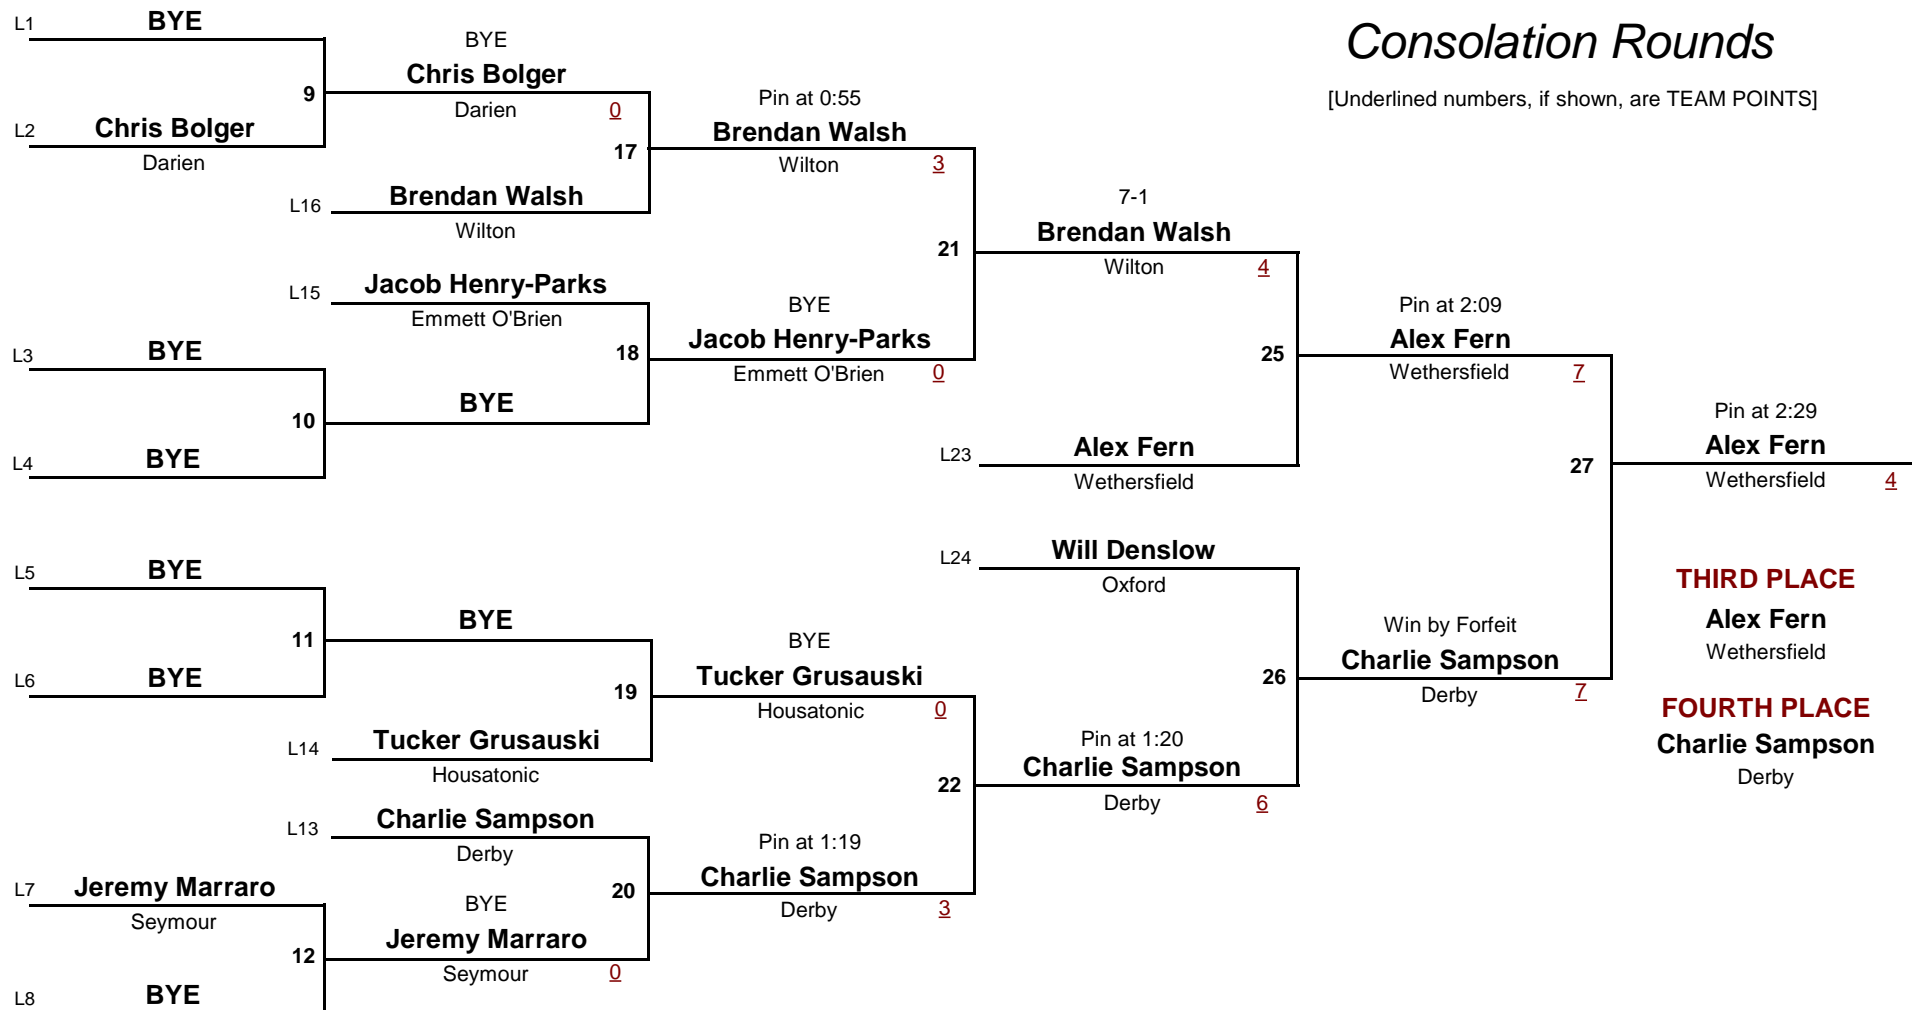

HIGH SCHOOL

160.0

2013 Valley of Champions Tournament

DIVISION

WEIGHT

January 19, 2013

HIGH SCHOOL

DIVISION