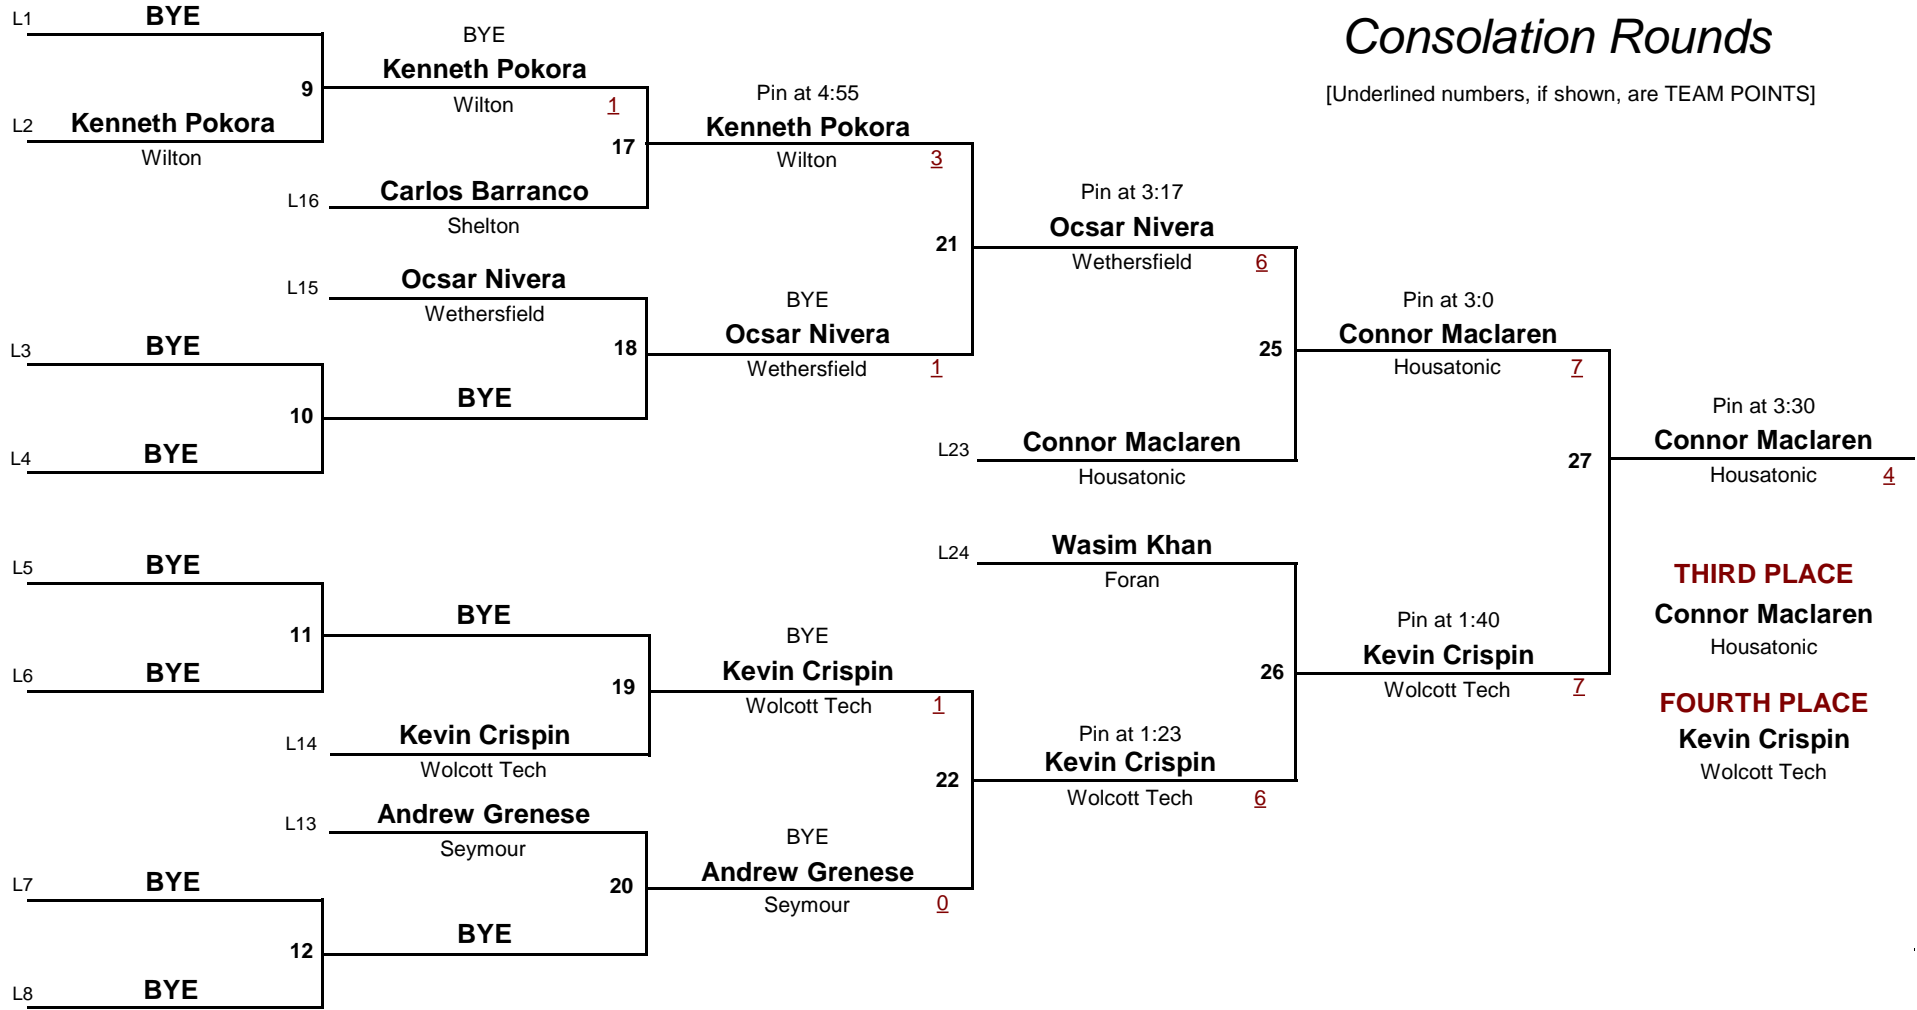

HIGH SCHOOL

DIVISION

170.0

WEIGHT

2013 Valley of Champions Tournament

January 19, 2013