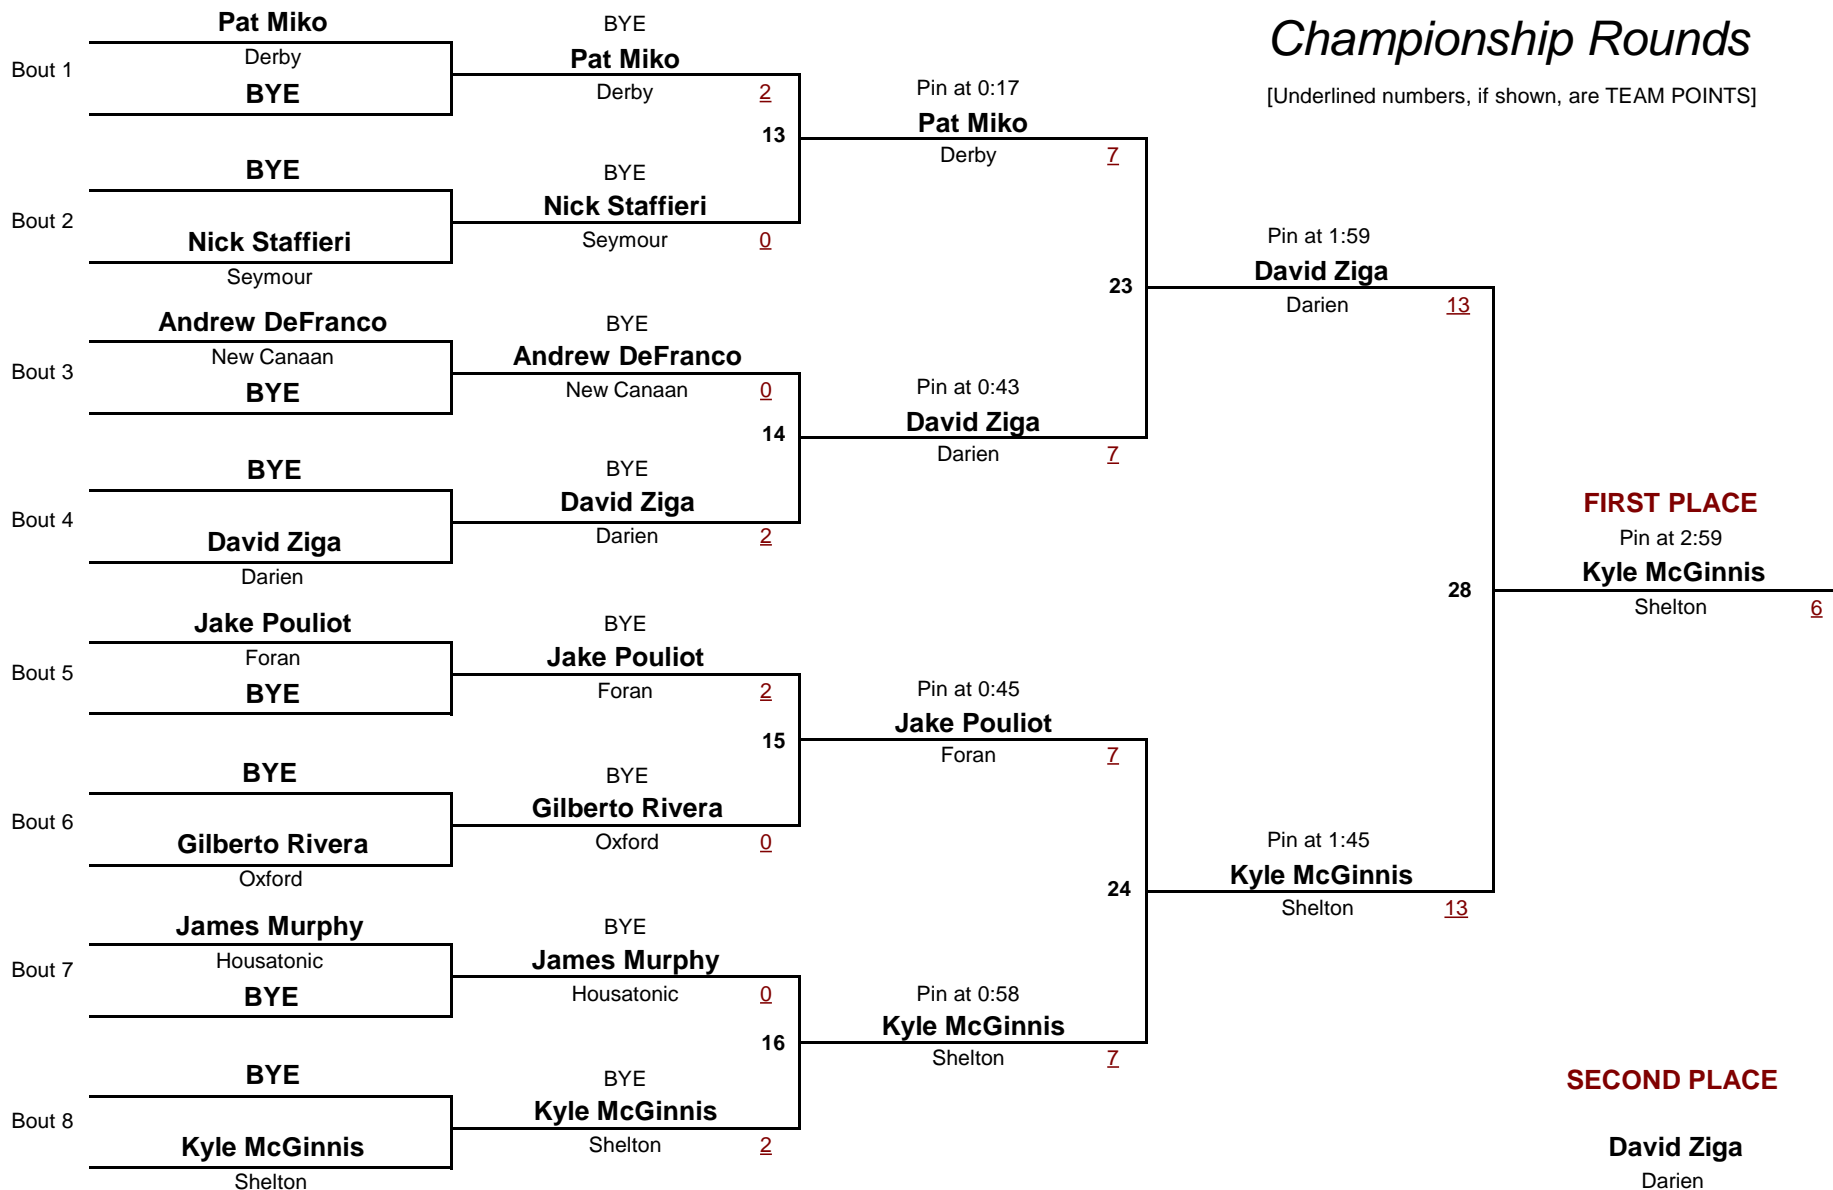

HIGH SCHOOL

113.0

2013 Valley of Champions Tournament

DIVISION

WEIGHT

January 19, 2013