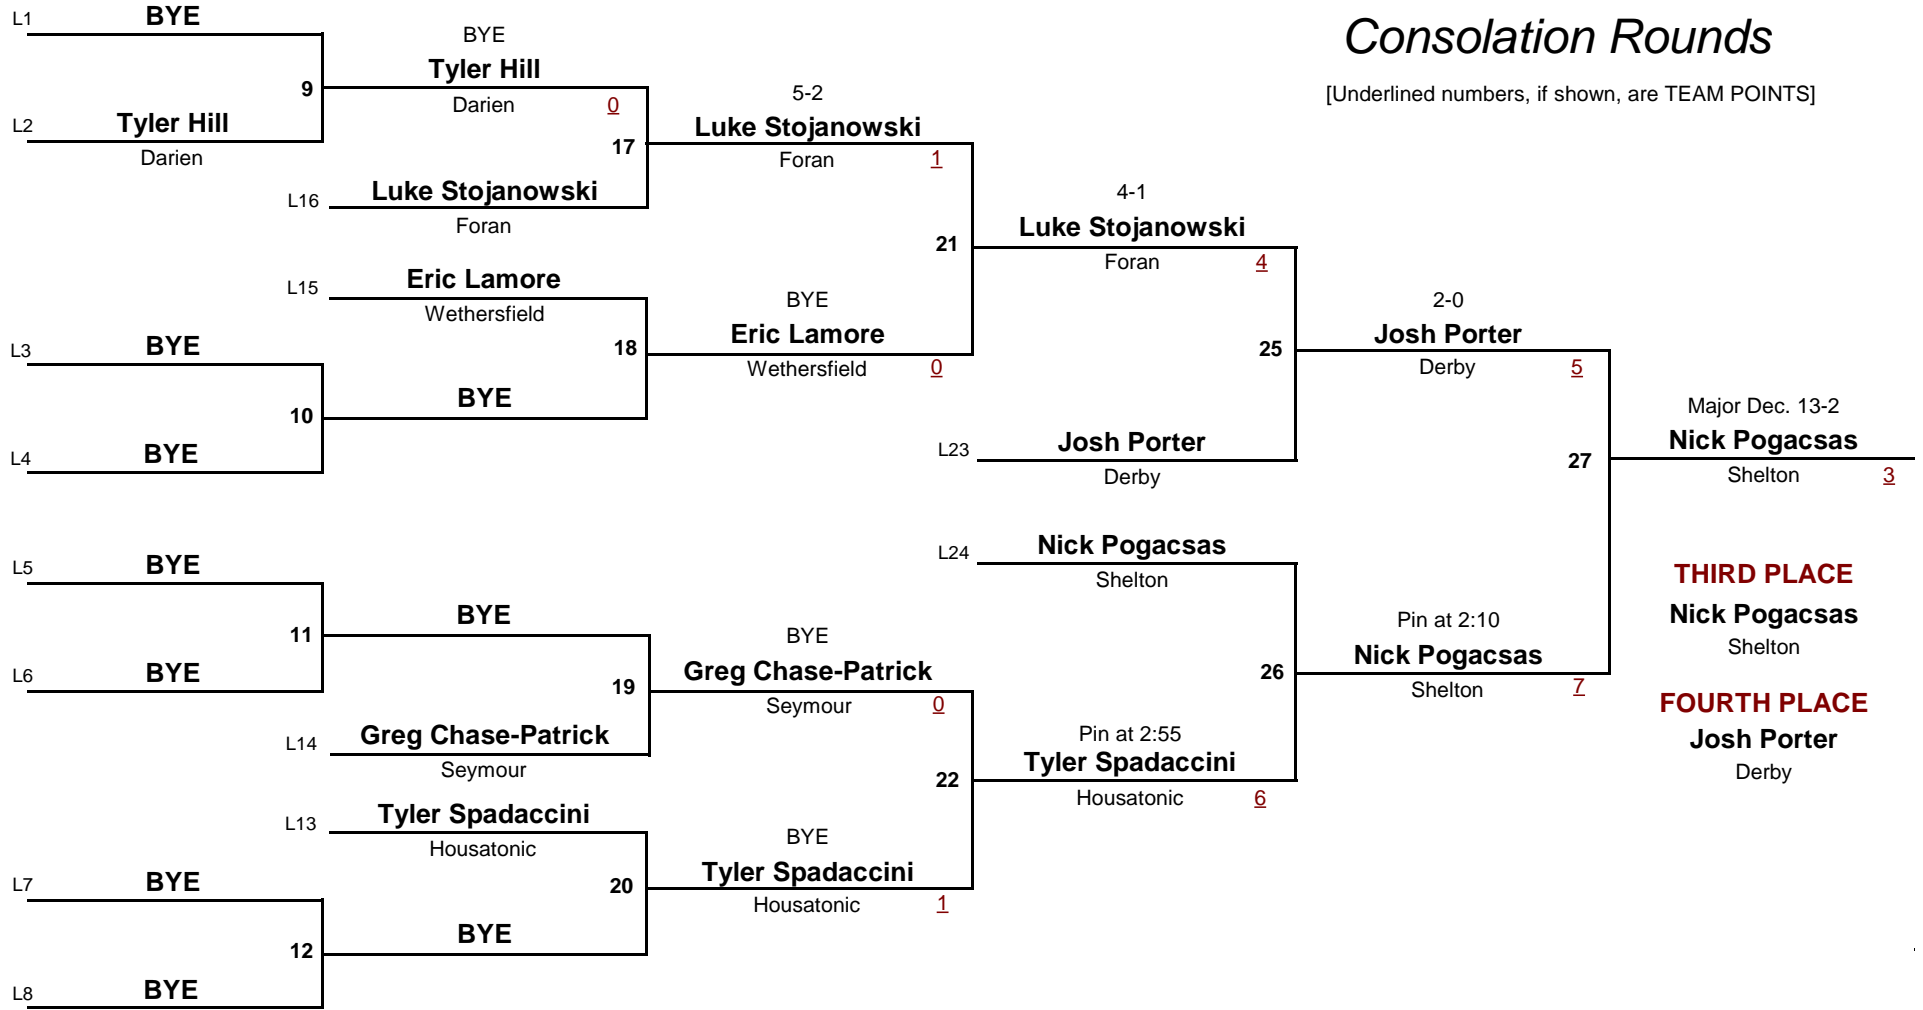

HIGH SCHOOL

DIVISION

145.0

WEIGHT

2013 Valley of Champions Tournament

January 19, 2013