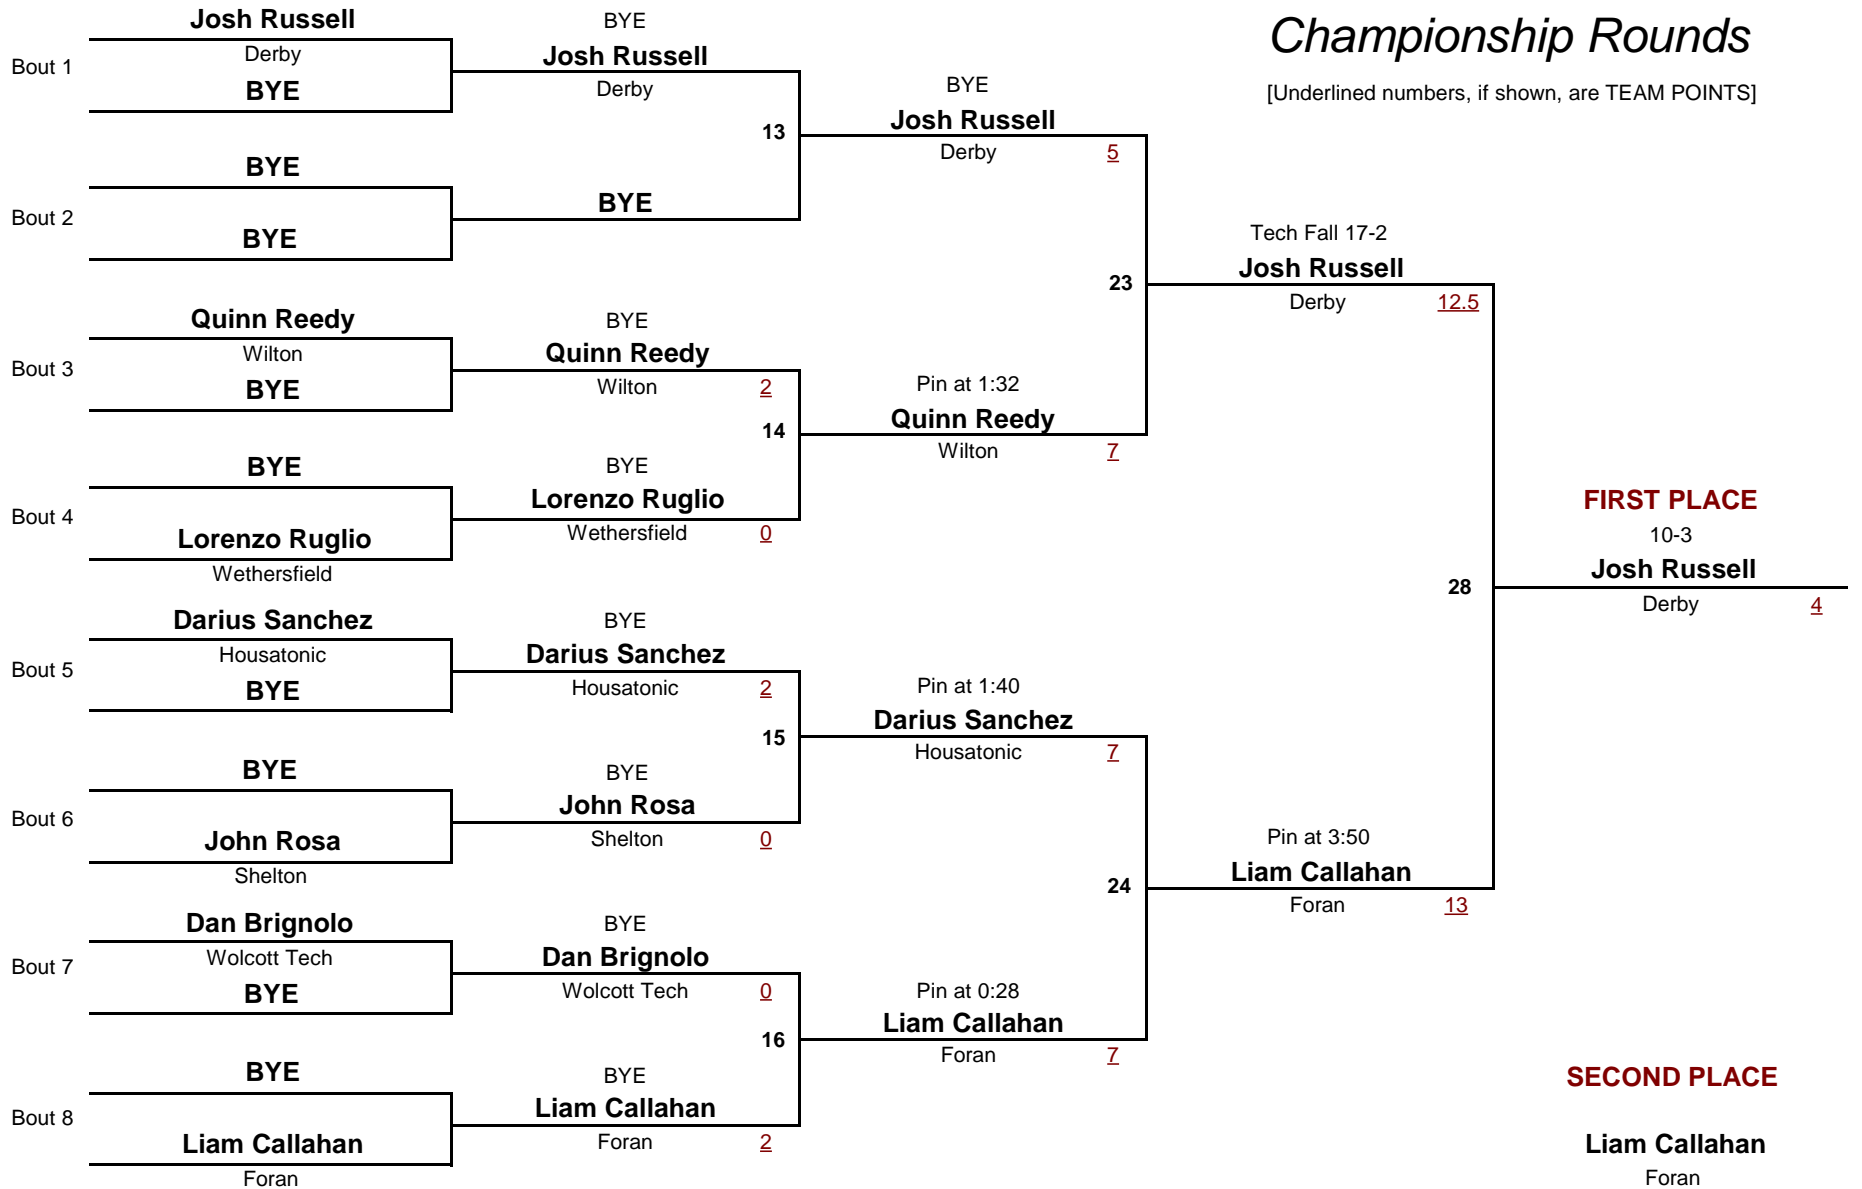

HIGH SCHOOL

DIVISION

106.0

WEIGHT

2013 Valley of Champions Tournament

January 19, 2013

HIGH SCHOOL

106.0