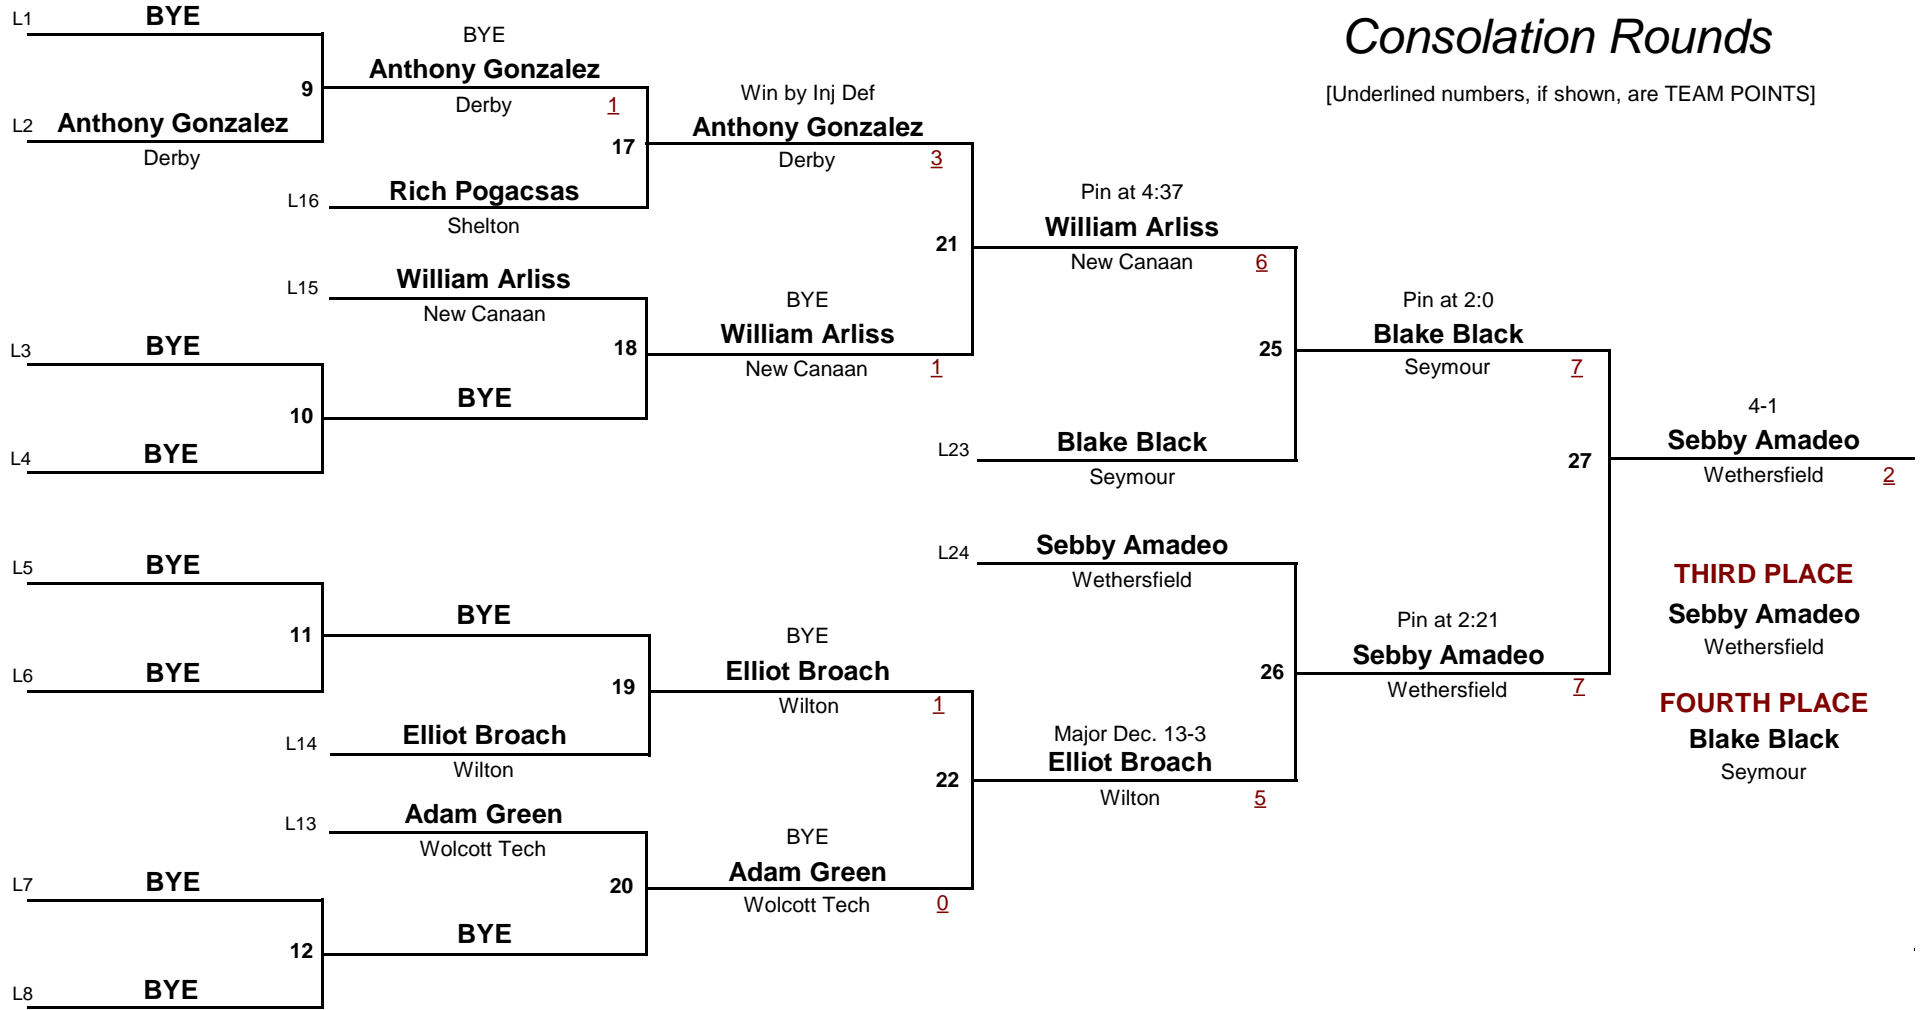

HIGH SCHOOL

DIVISION

152.0

WEIGHT

2013 Valley of Champions Tournament

January 19, 2013