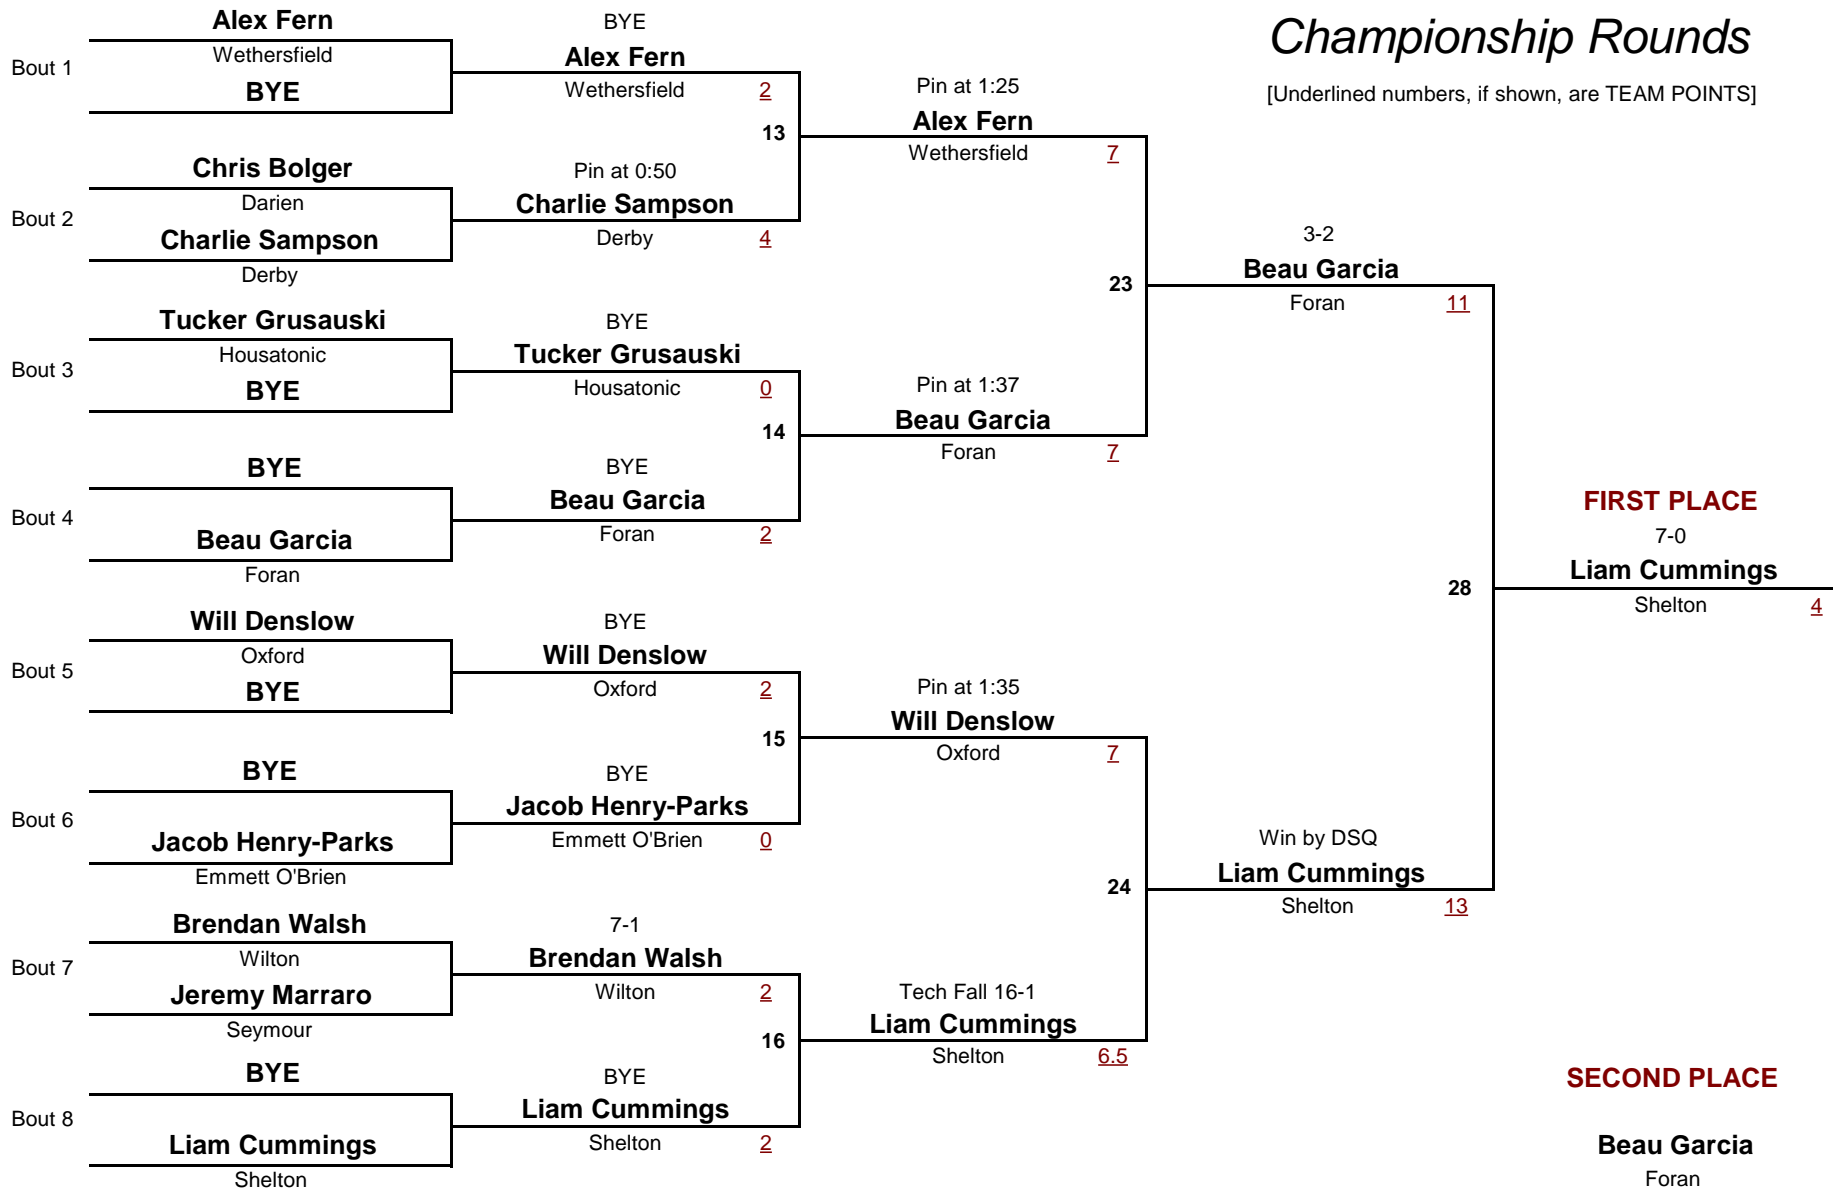

2013 Valley of Champions Tournament

January 19, 2013

HIGH SCHOOL

160.0

2013 Valley of Champions Tournament

DIVISION

WEIGHT

January 19, 2013