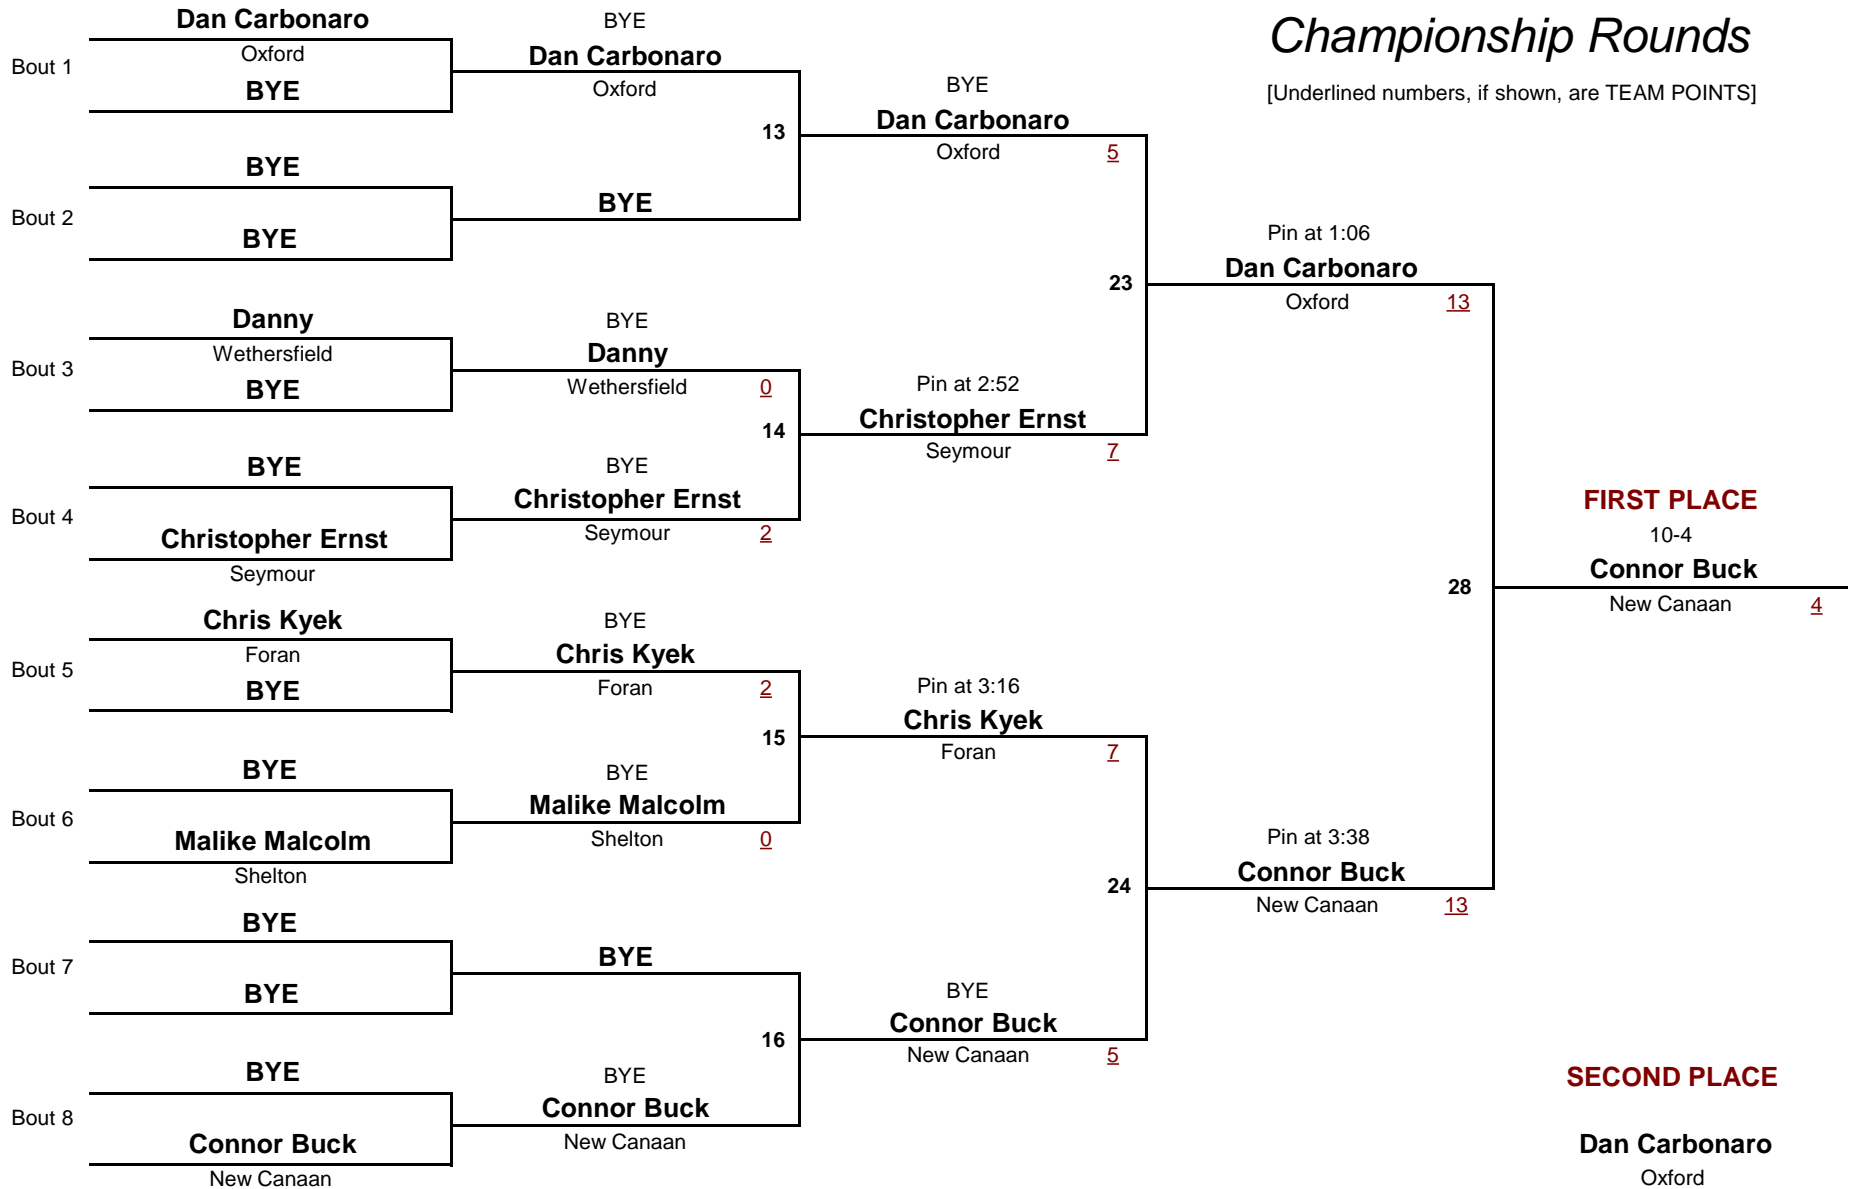

HIGH SCHOOL

DIVISION

285.0

WEIGHT

2013 Valley of Champions Tournament

January 19, 2013