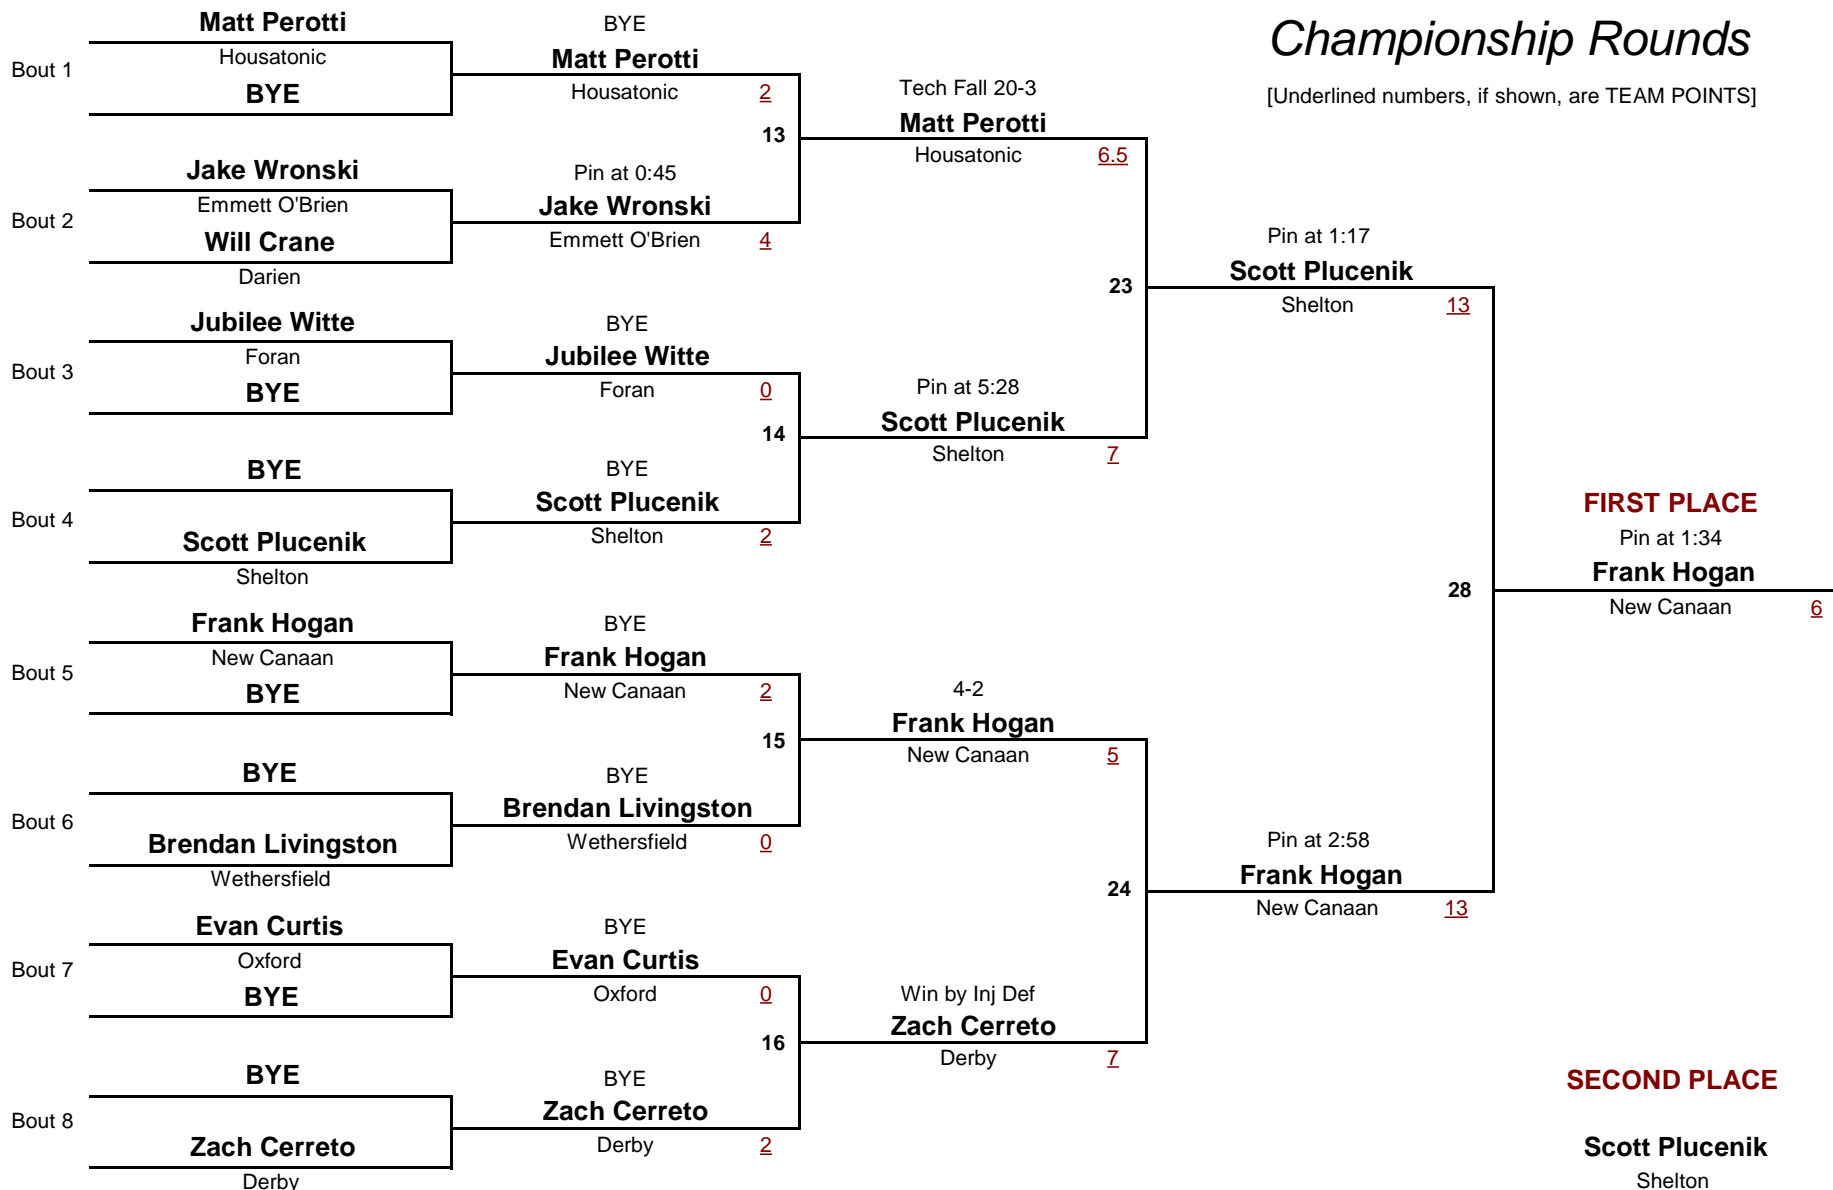

HIGH SCHOOL

DIVISION

120.0

WEIGHT

2013 Valley of Champions Tournament

January 19, 2013

HIGH SCHOOL

120.0