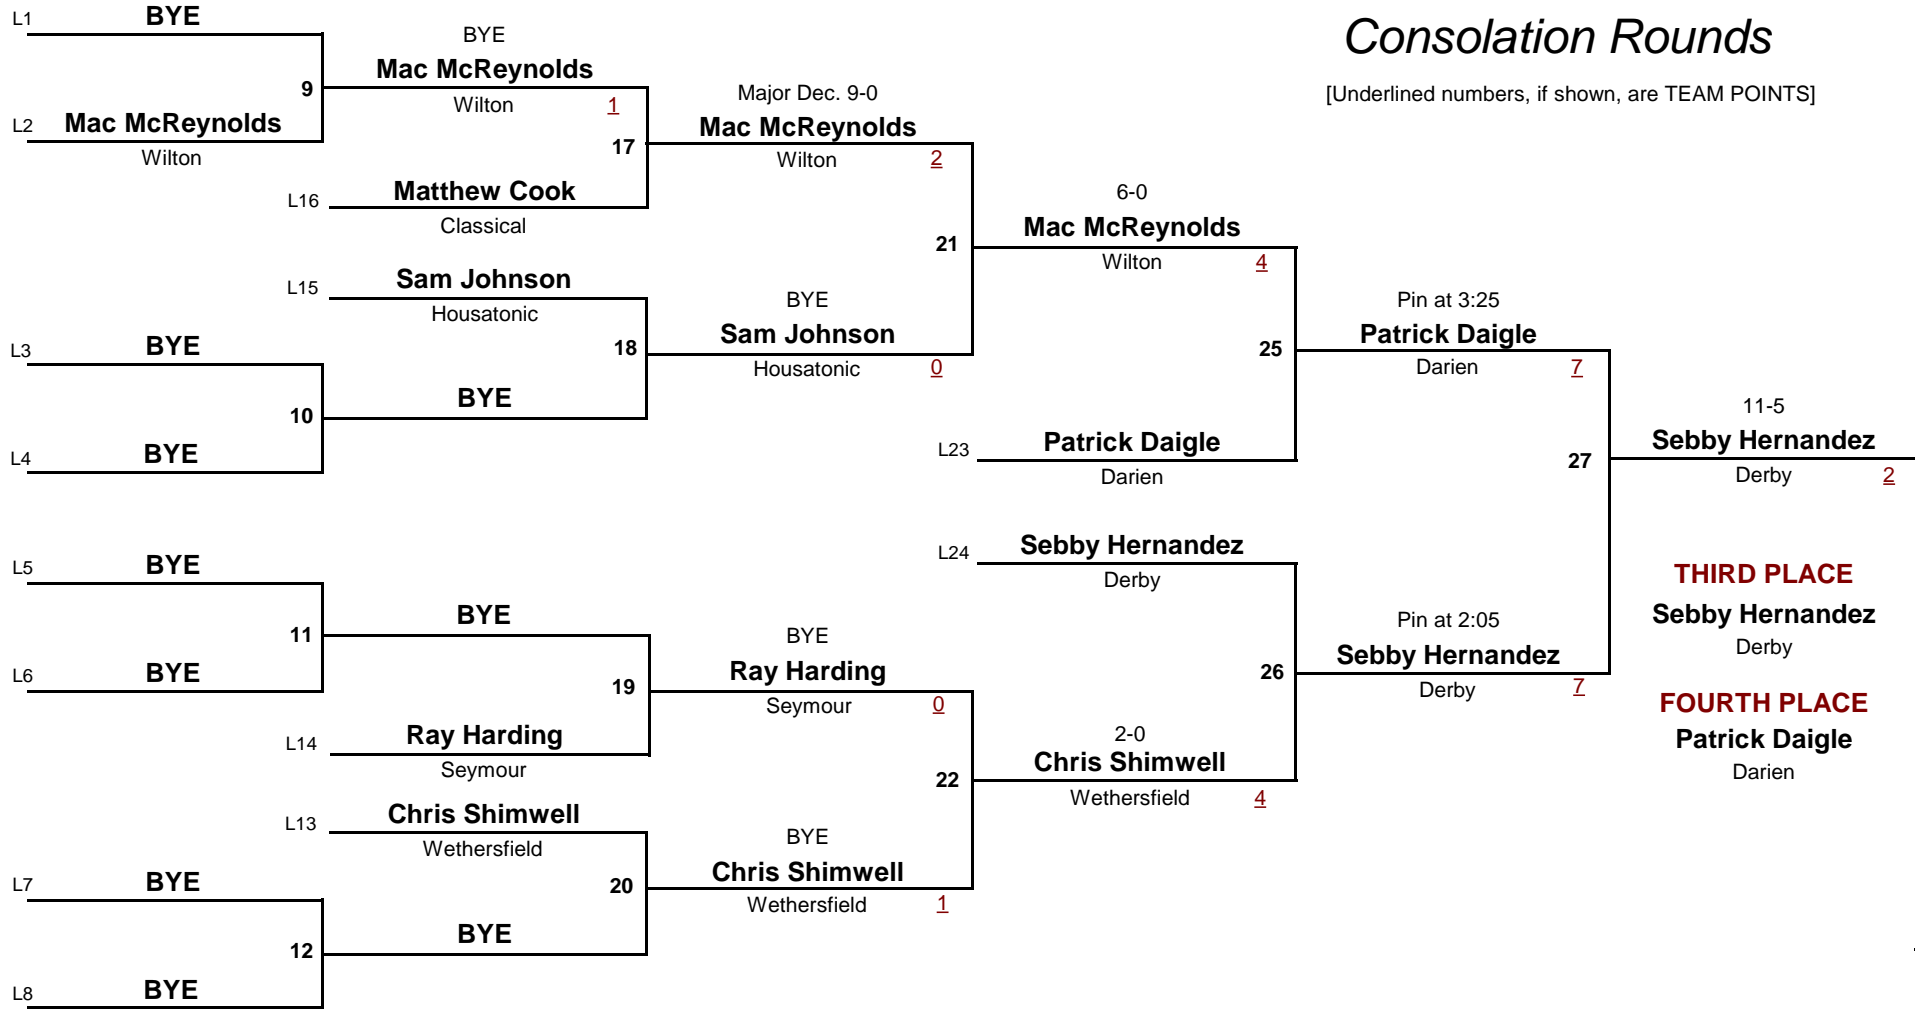

WEIGHT

January 19, 2013

HIGH SCHOOL

DIVISION

138.0

WEIGHT

2013 Valley of Champions Tournament

January 19, 2013