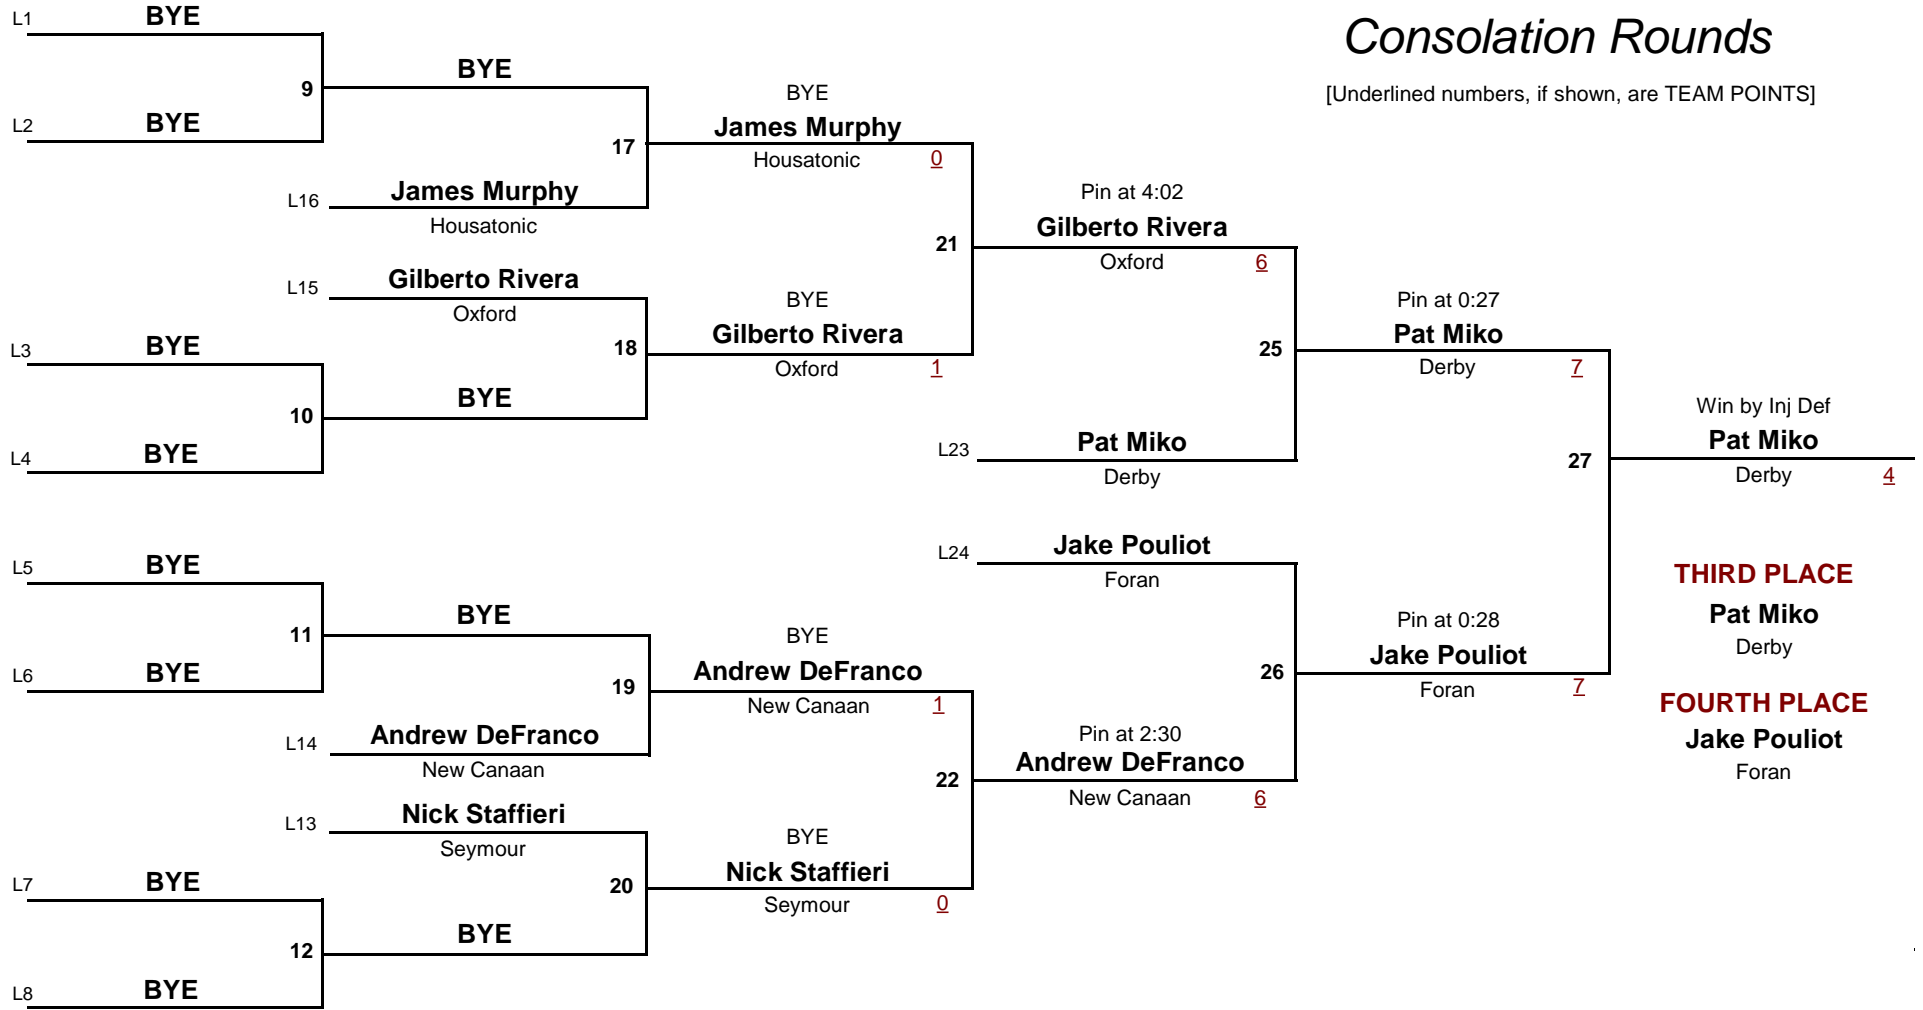

WEIGHT

January 19, 2013

HIGH SCHOOL

DIVISION

113.0

WEIGHT

2013 Valley of Champions Tournament

January 19, 2013