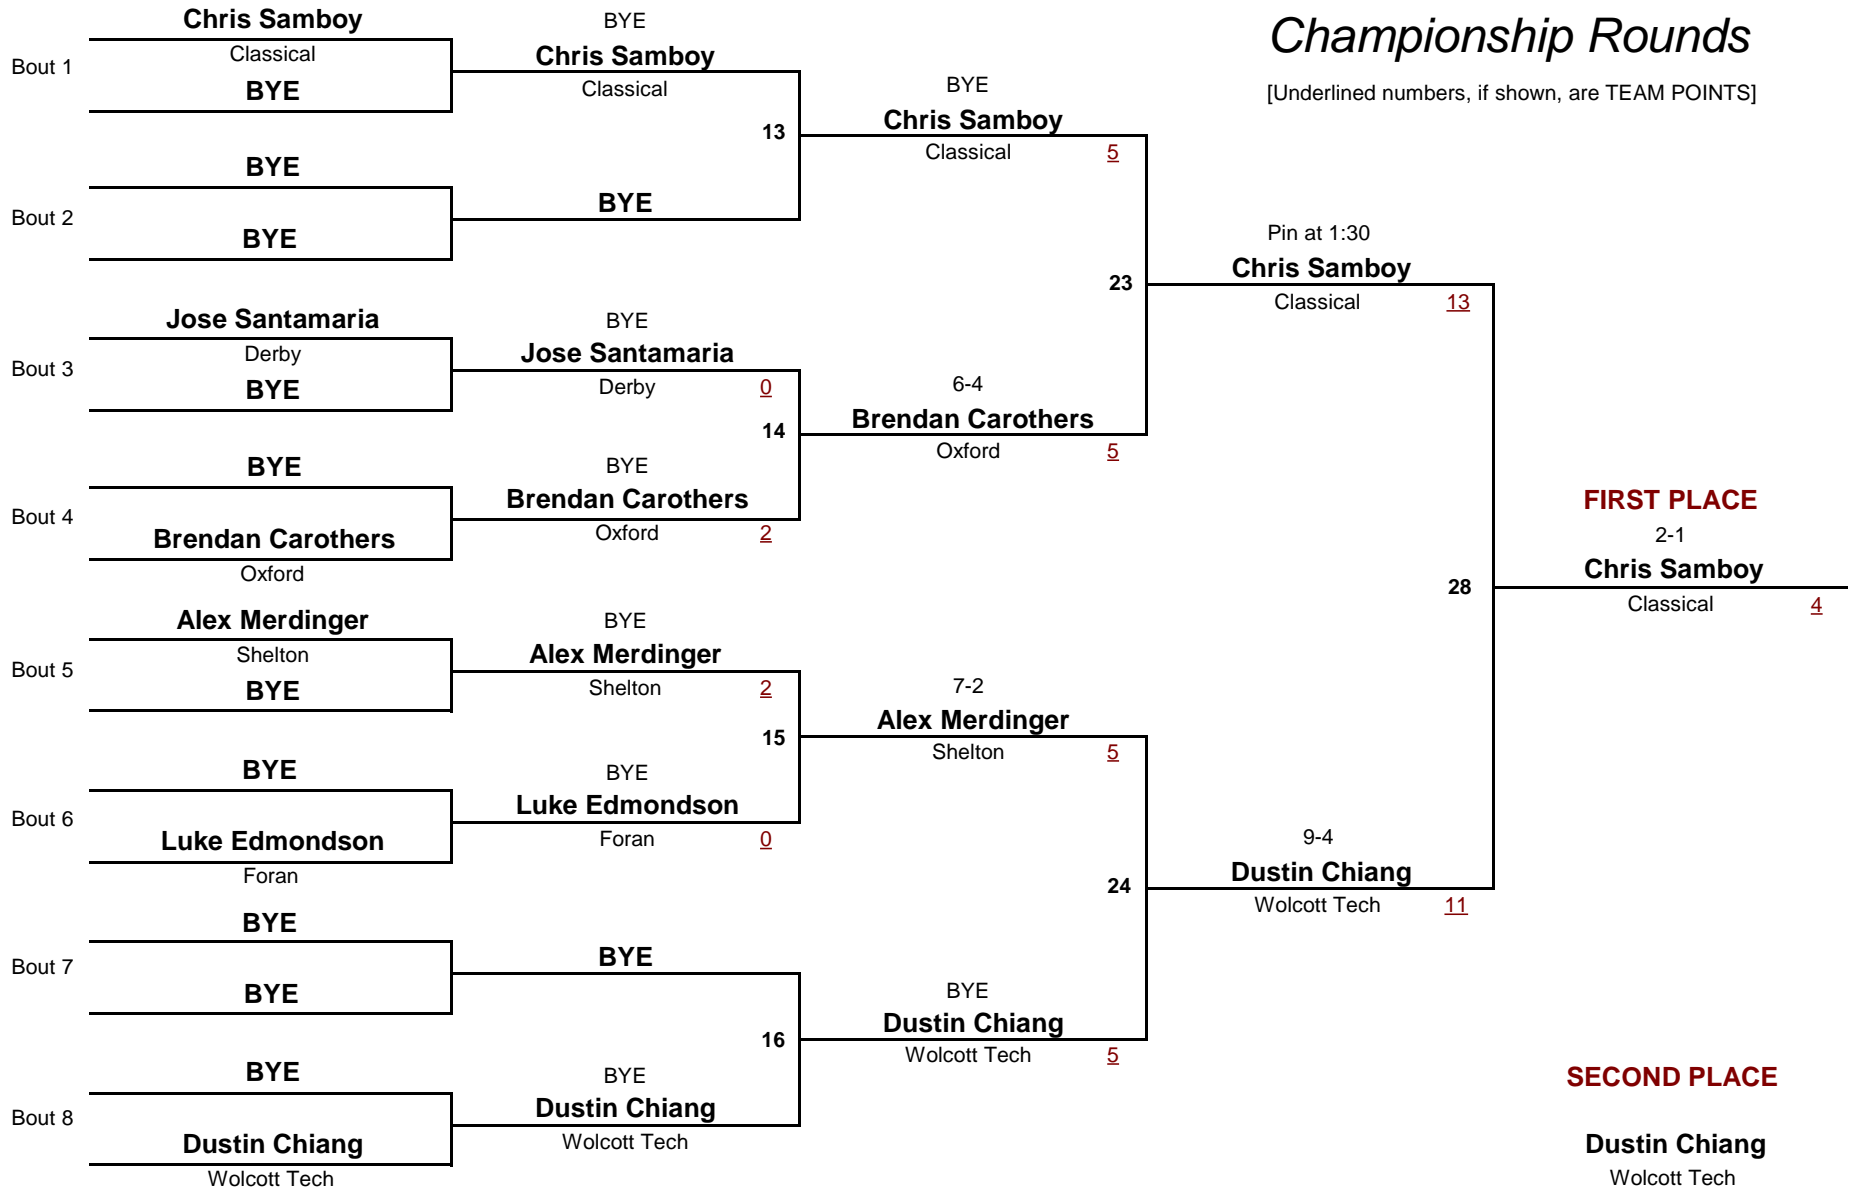

HIGH SCHOOL

DIVISION

220.0

WEIGHT

2013 Valley of Champions Tournament

January 19, 2013