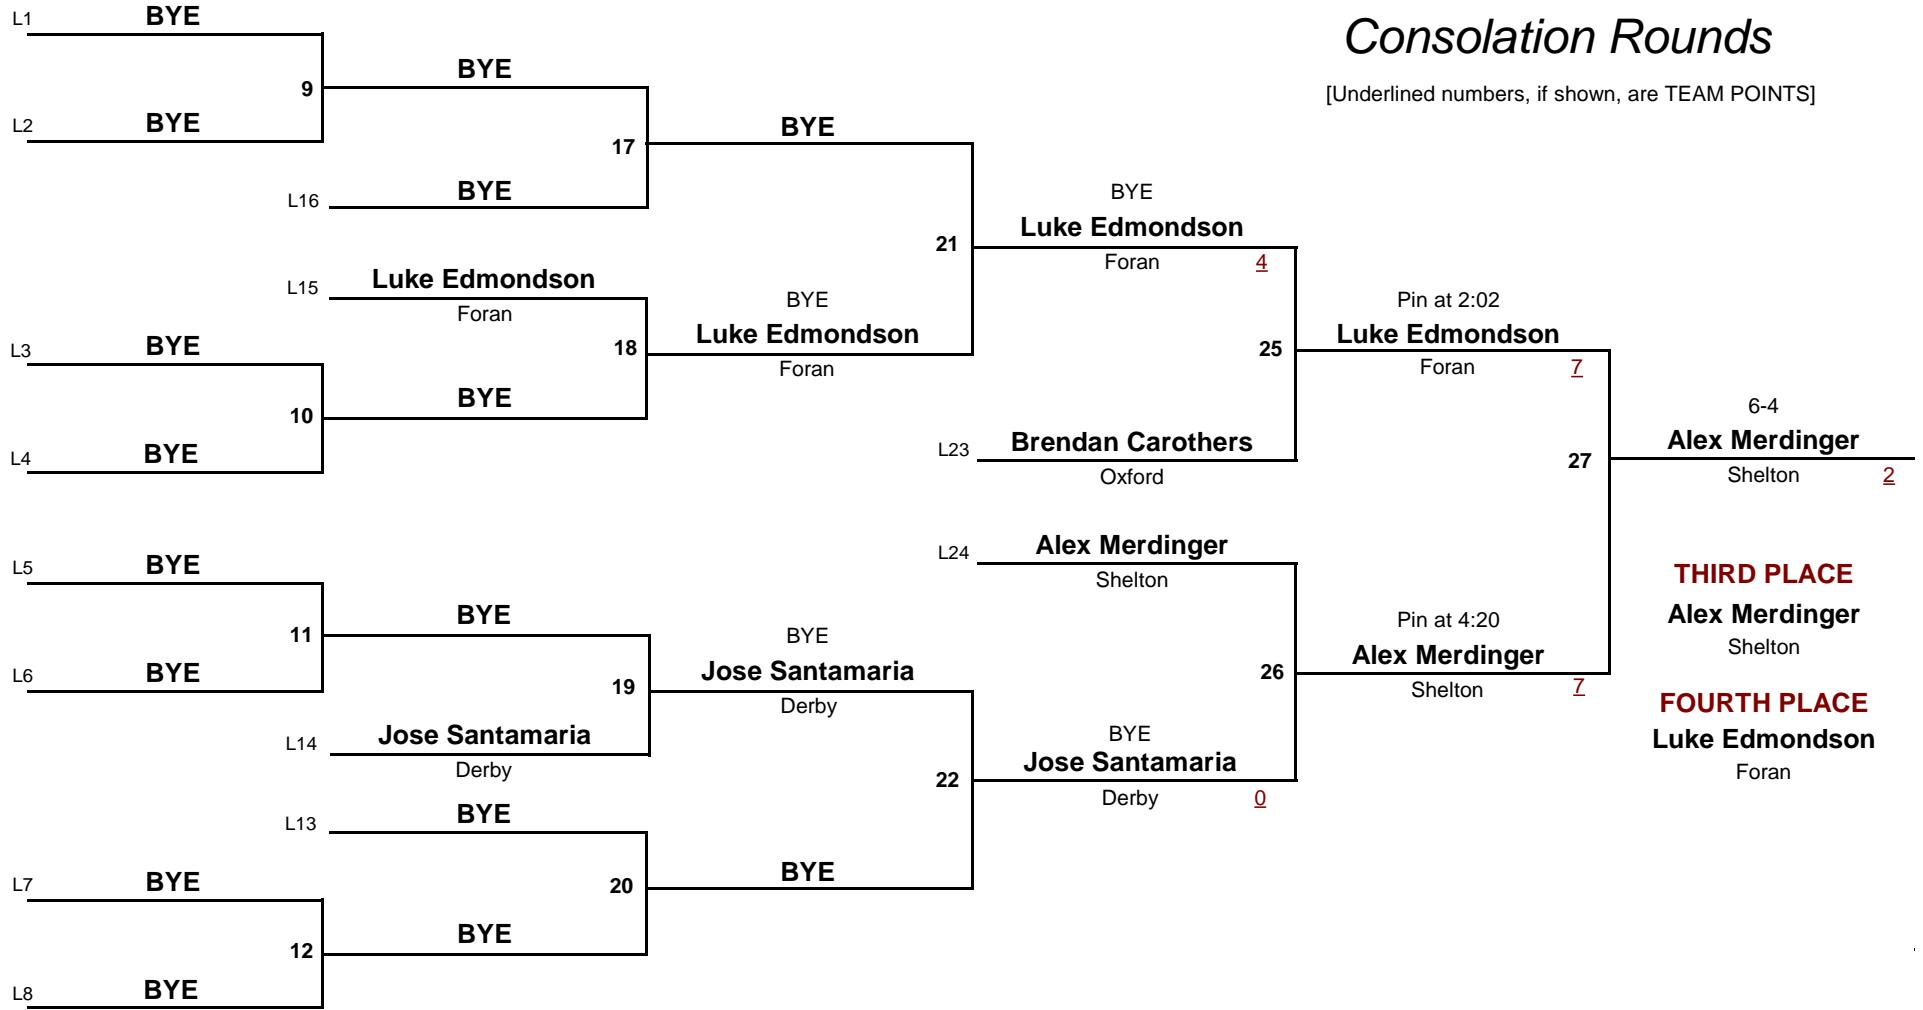

2013 Valley of Champions Tournament

January 19, 2013

HIGH SCHOOL

DIVISION

220.0

WEIGHT

2013 Valley of Champions Tournament

January 19, 2013