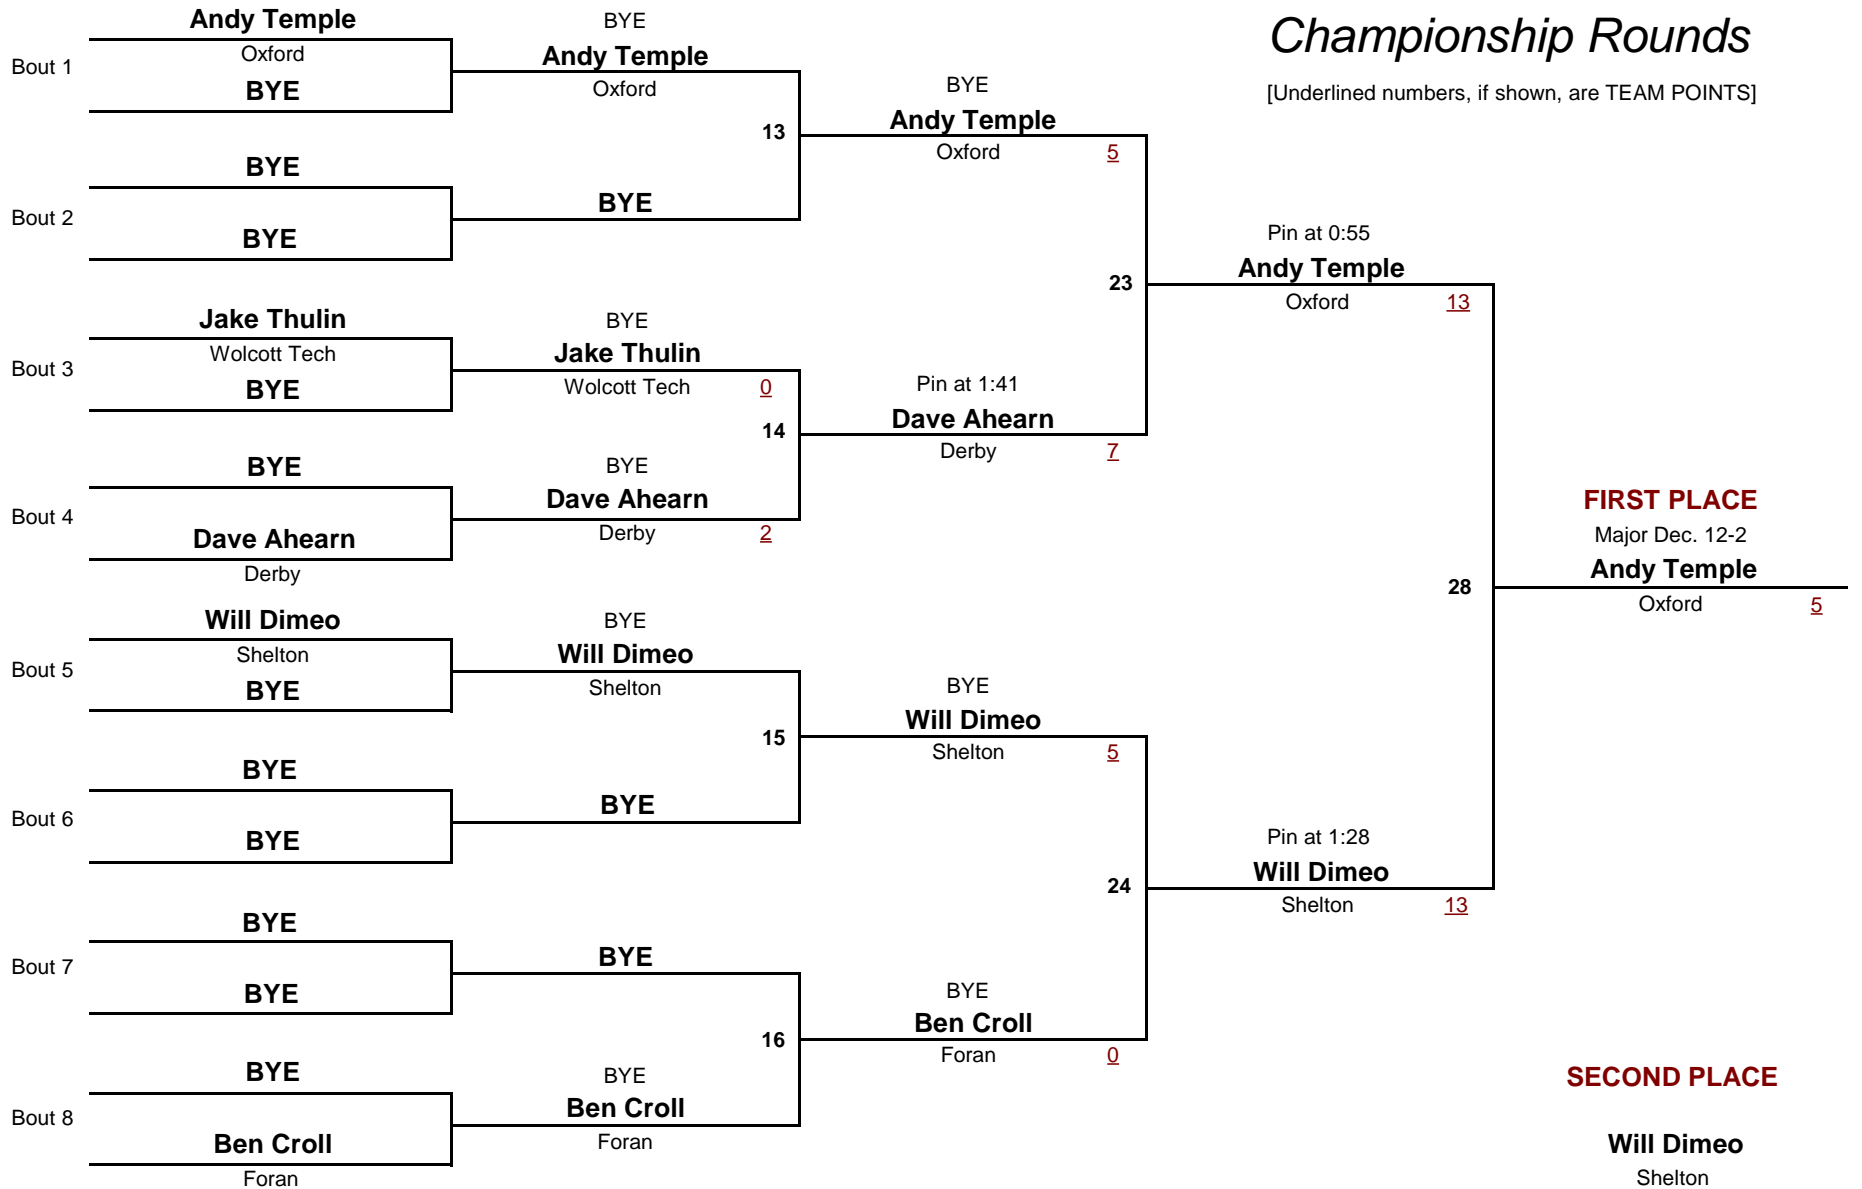

HIGH SCHOOL

DIVISION

195.0

WEIGHT

2013 Valley of Champions Tournament

January 19, 2013

HIGH SCHOOL

DIVISION