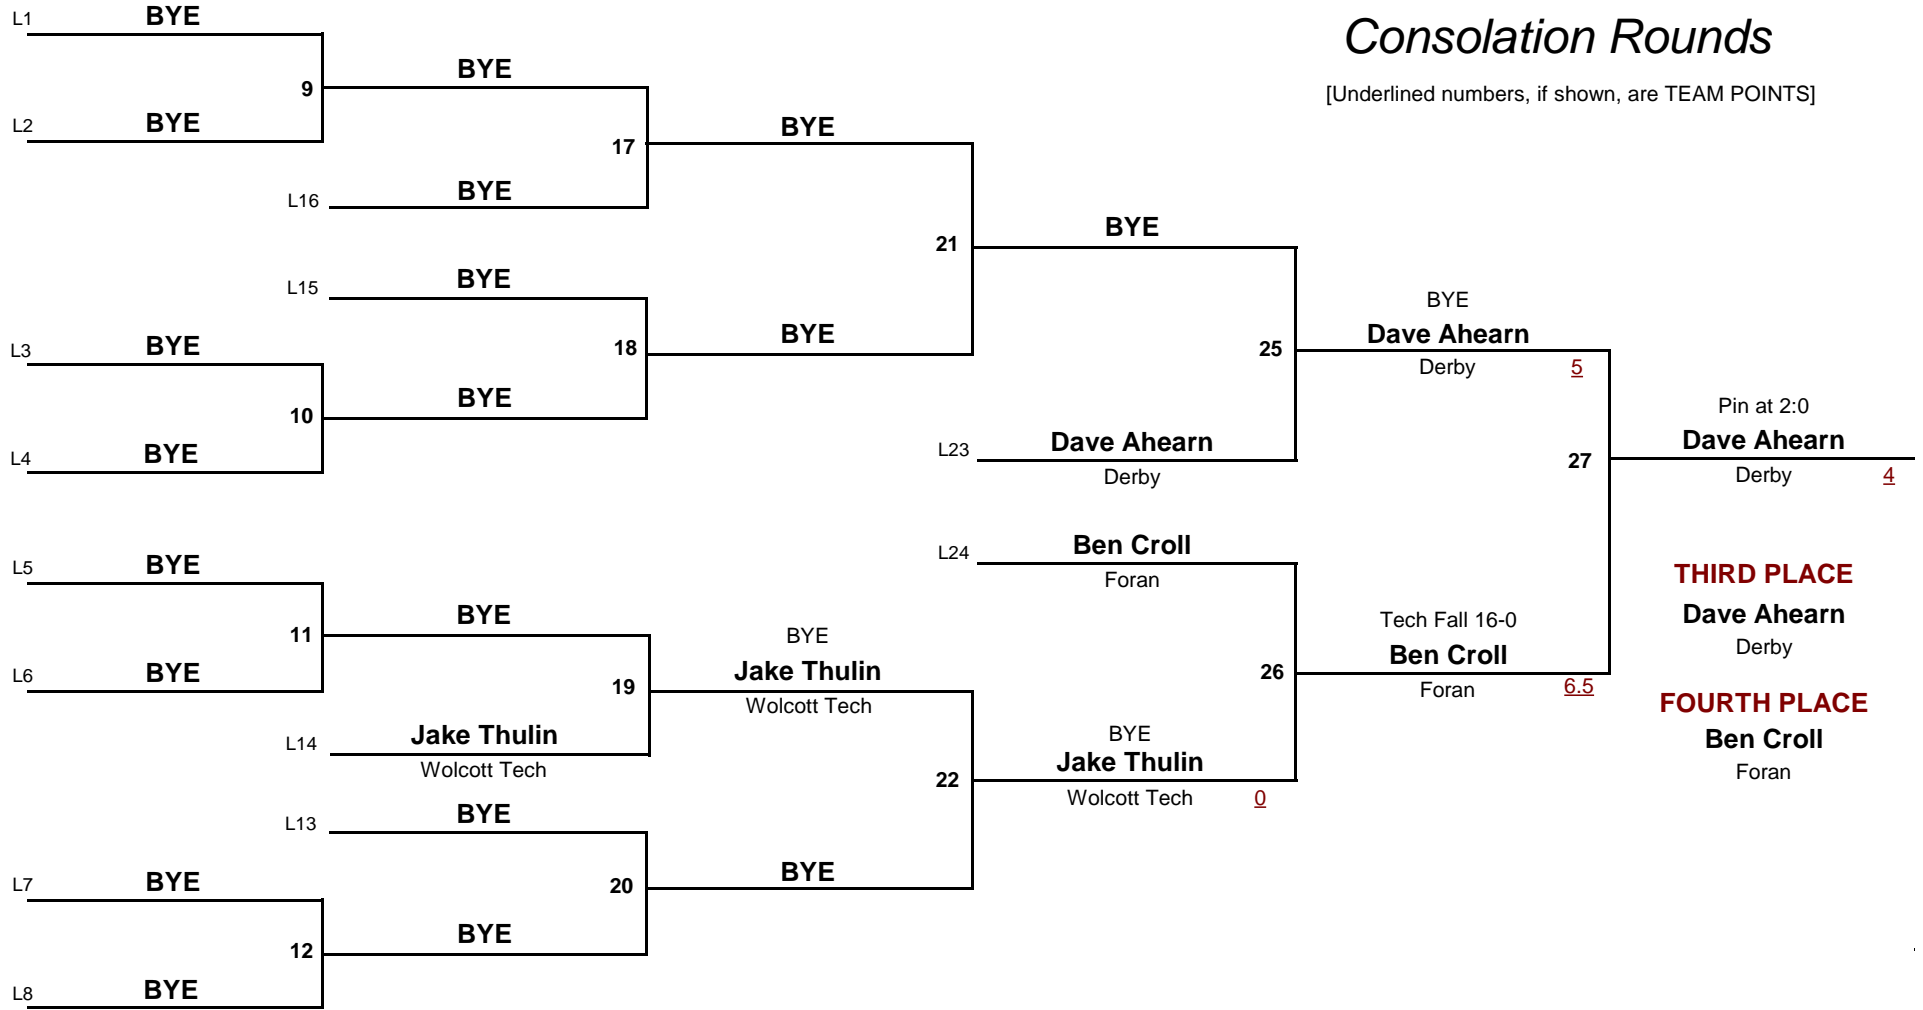

HIGH SCHOOL

DIVISION

195.0

WEIGHT

2013 Valley of Champions Tournament

January 19, 2013