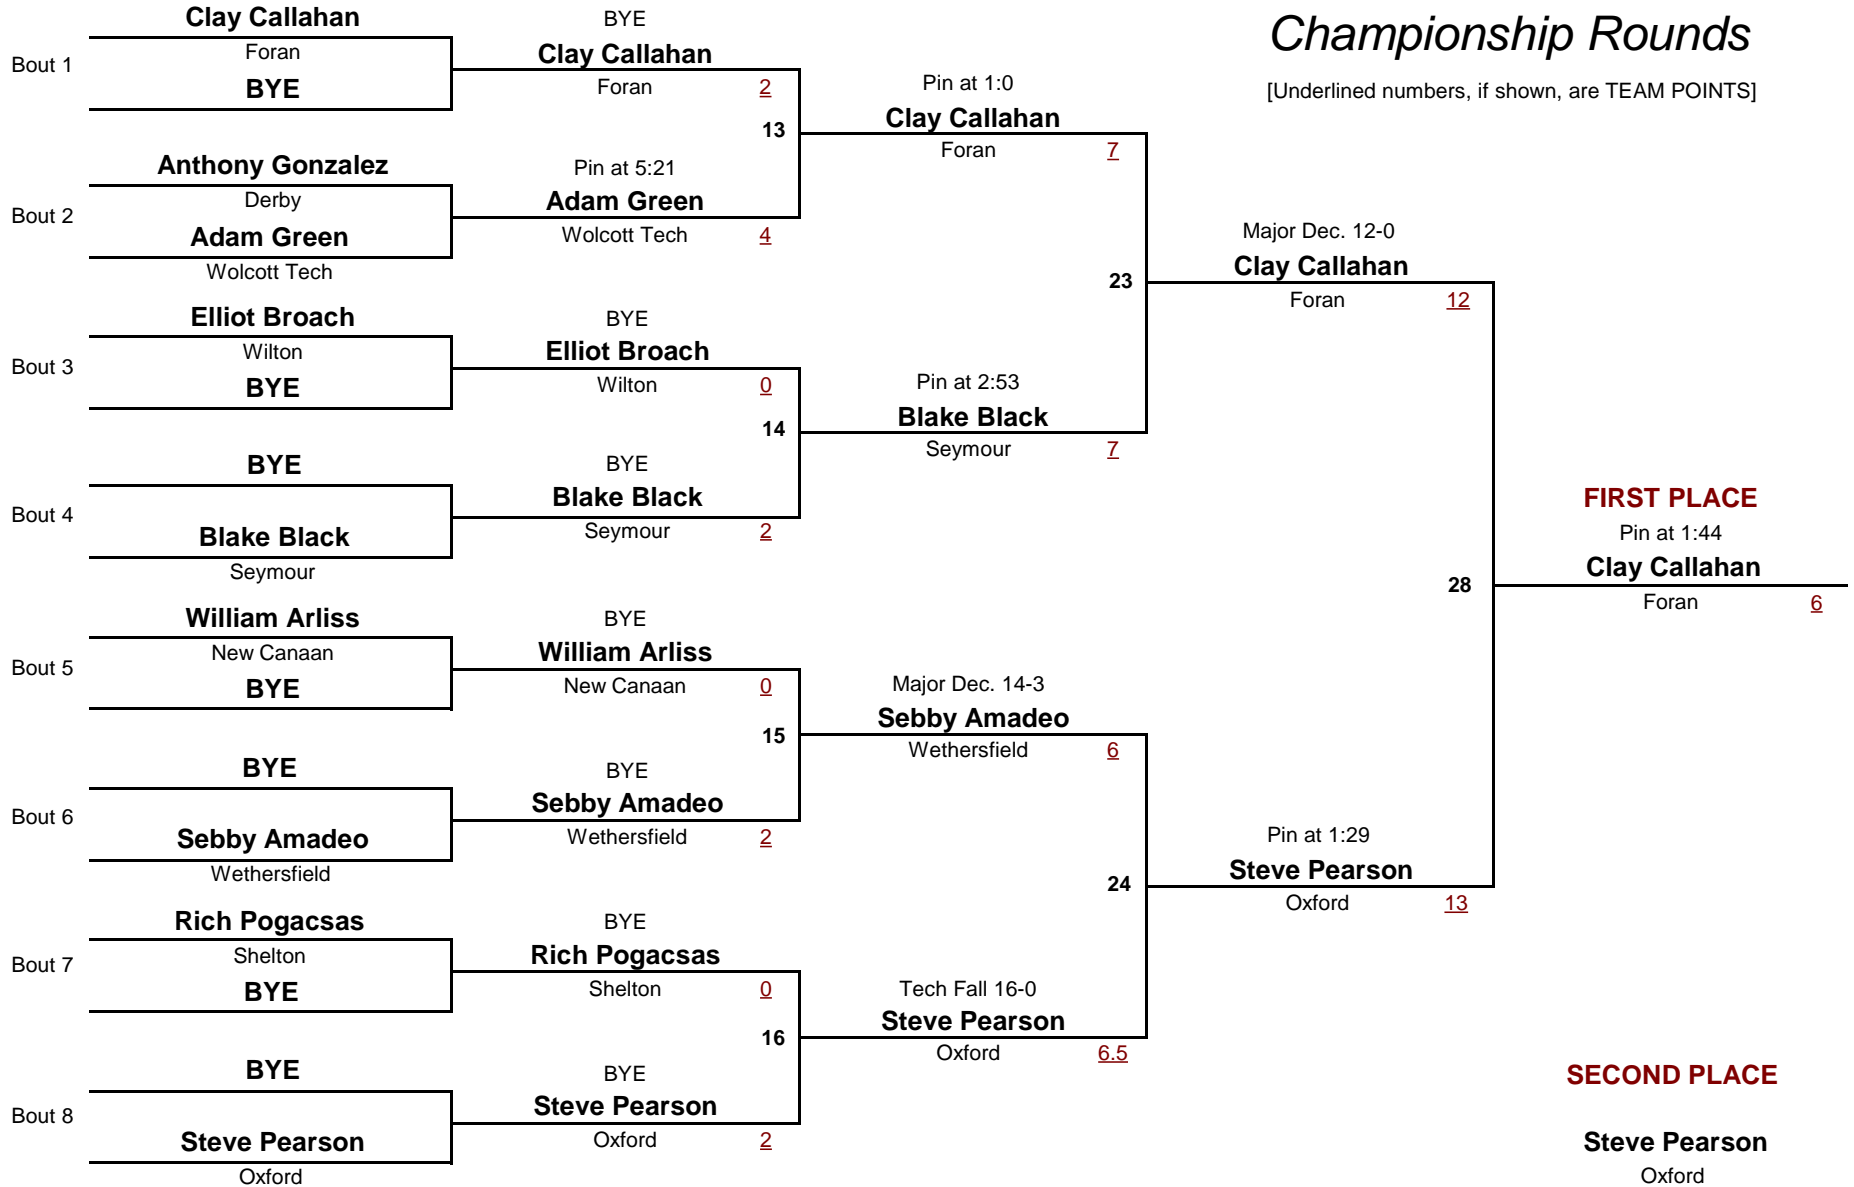

HIGH SCHOOL

DIVISION

152.0

WEIGHT

2013 Valley of Champions Tournament

January 19, 2013

Championship Rounds

[Underlined numbers, if shown, are TEAM POINTS]