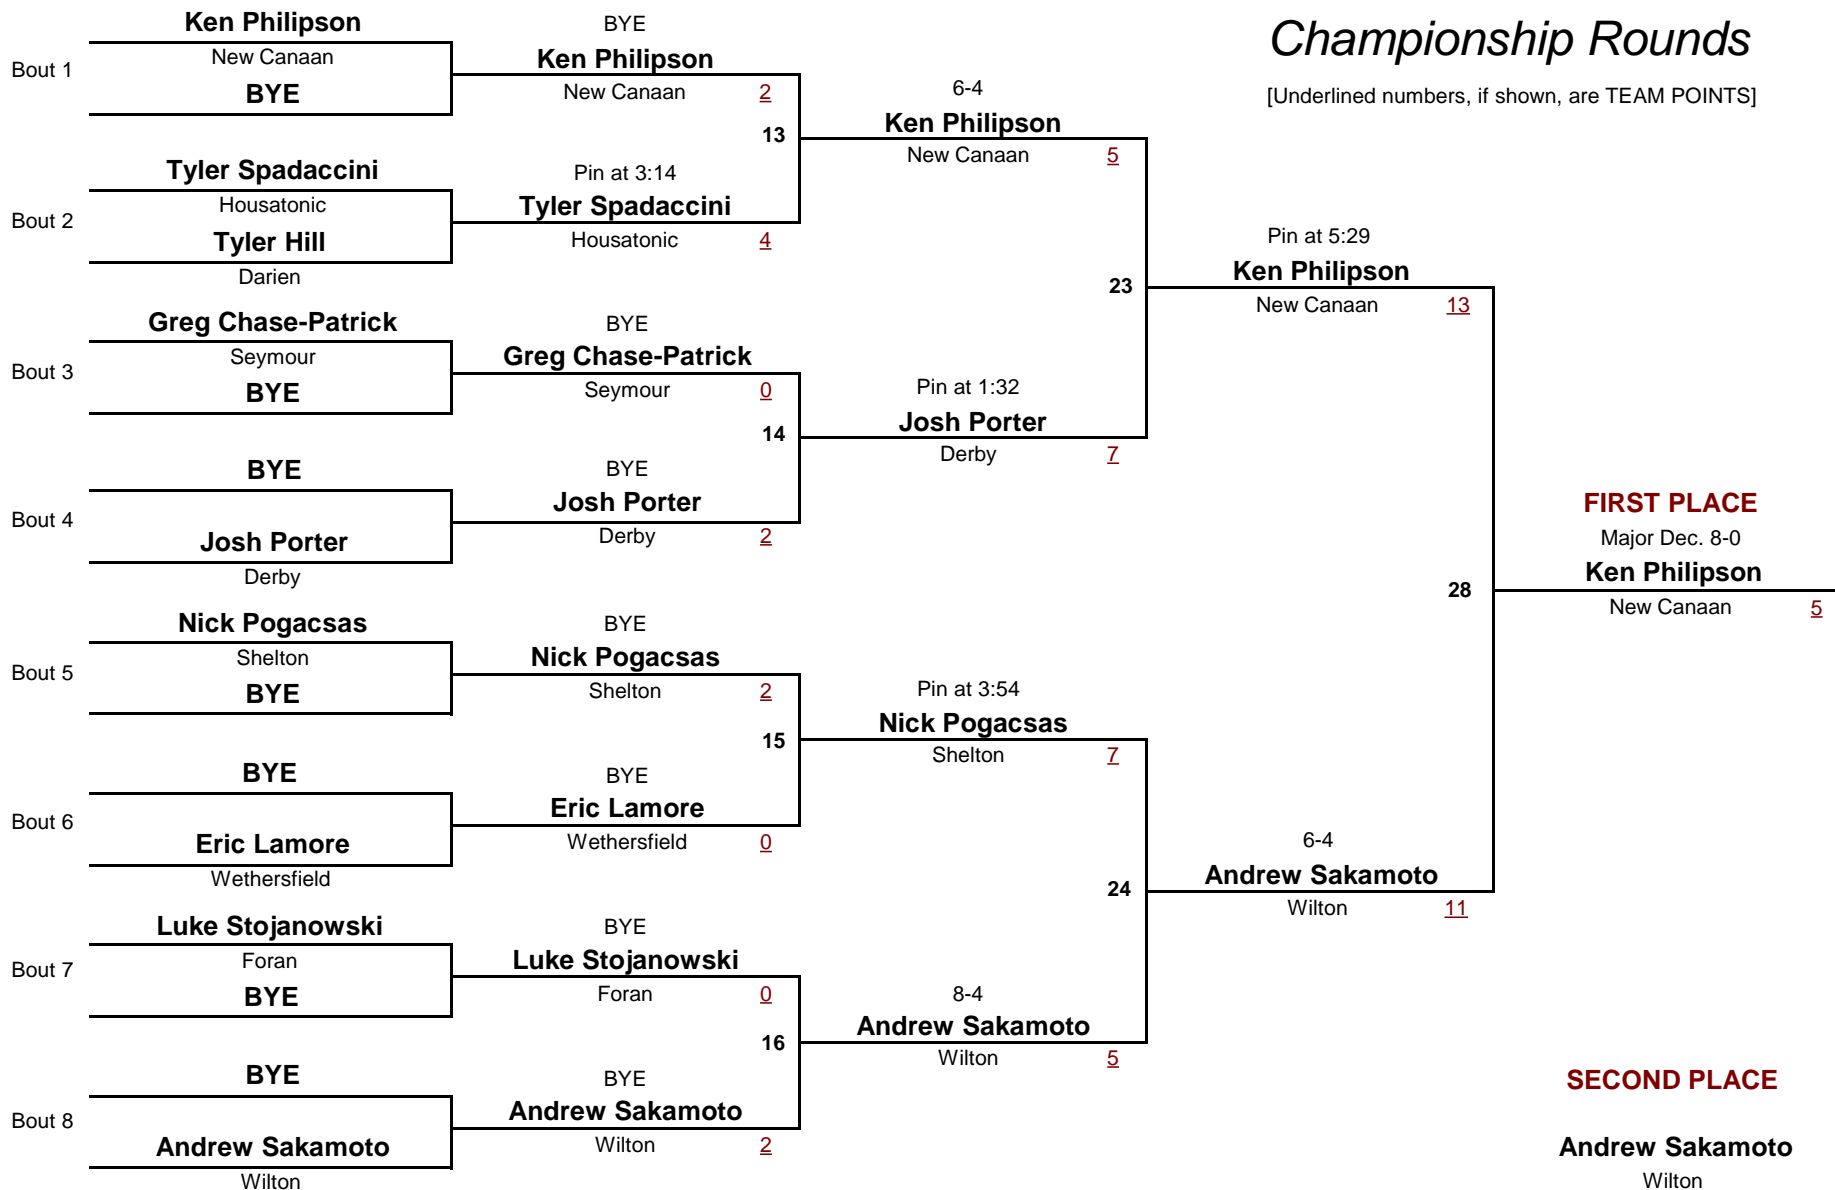

HIGH SCHOOL

DIVISION

145.0

WEIGHT

2013 Valley of Champions Tournament

January 19, 2013

HIGH SCHOOL

DIVISION