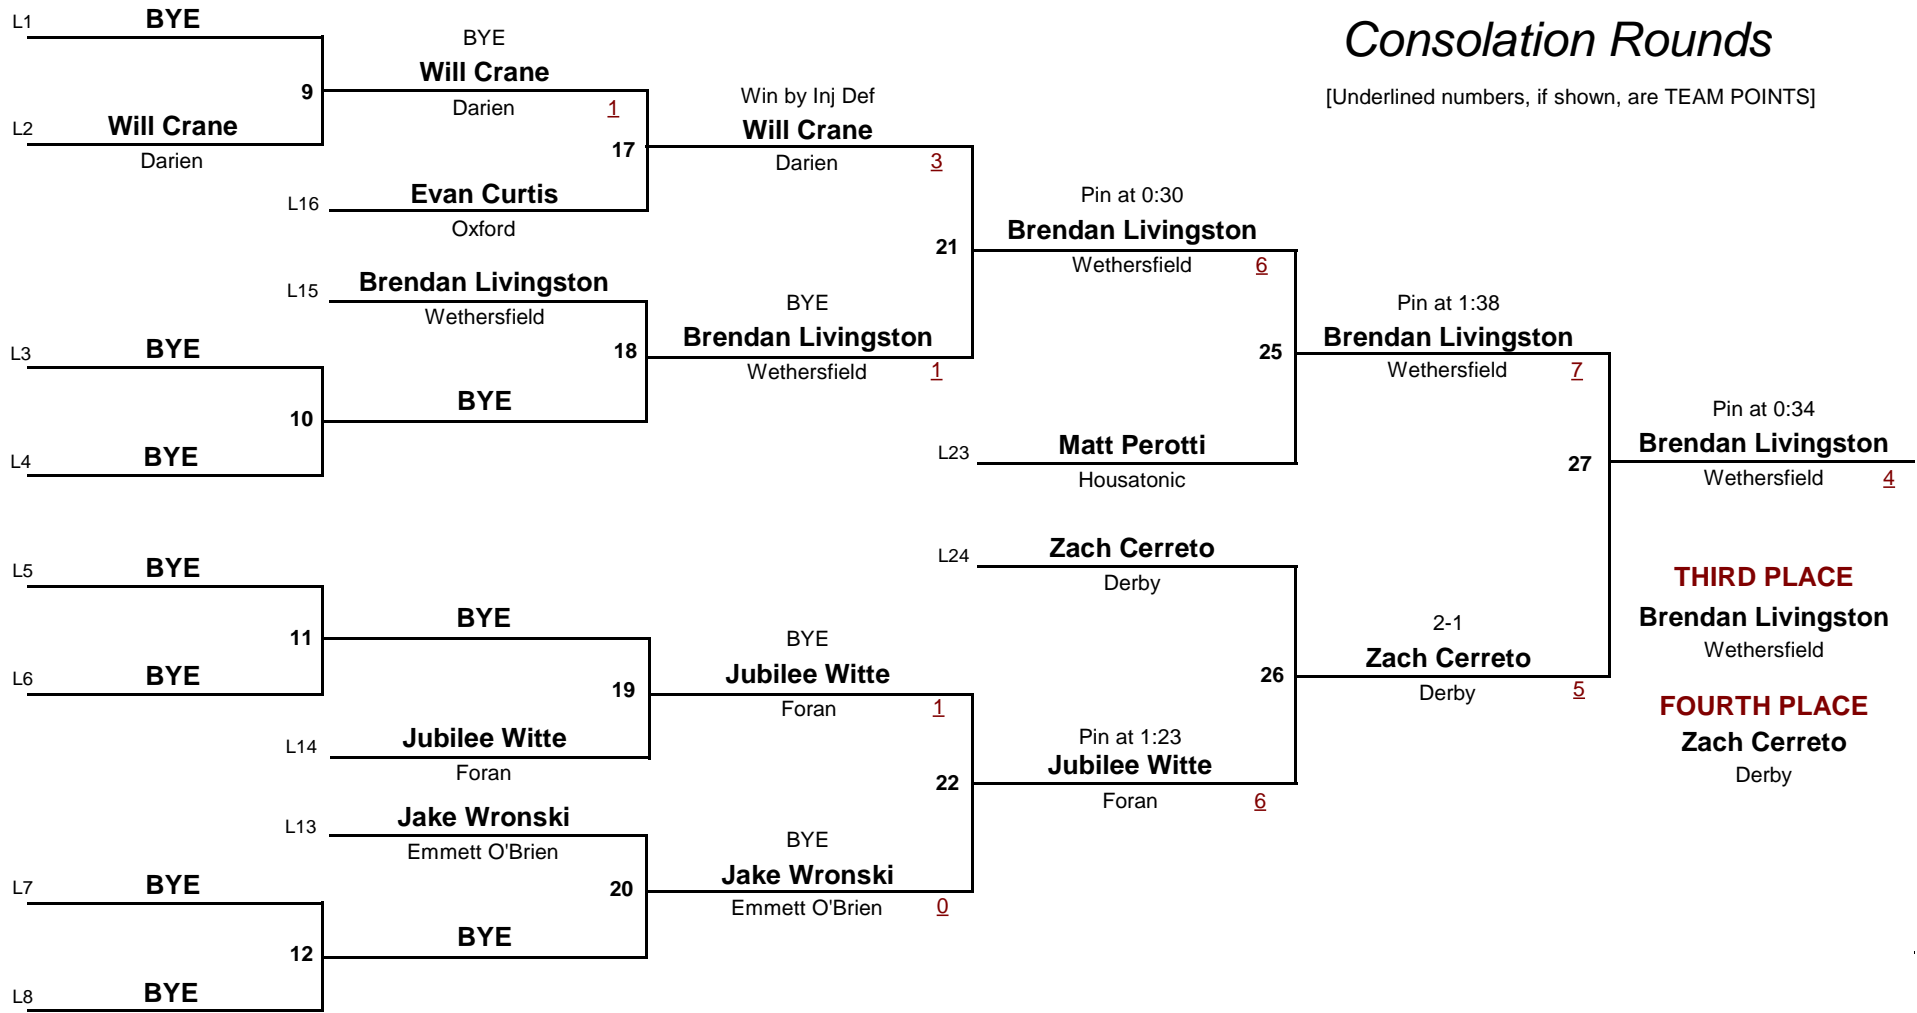

HIGH SCHOOL

120.0

2013 Valley of Champions Tournament

DIVISION

WEIGHT

January 19, 2013