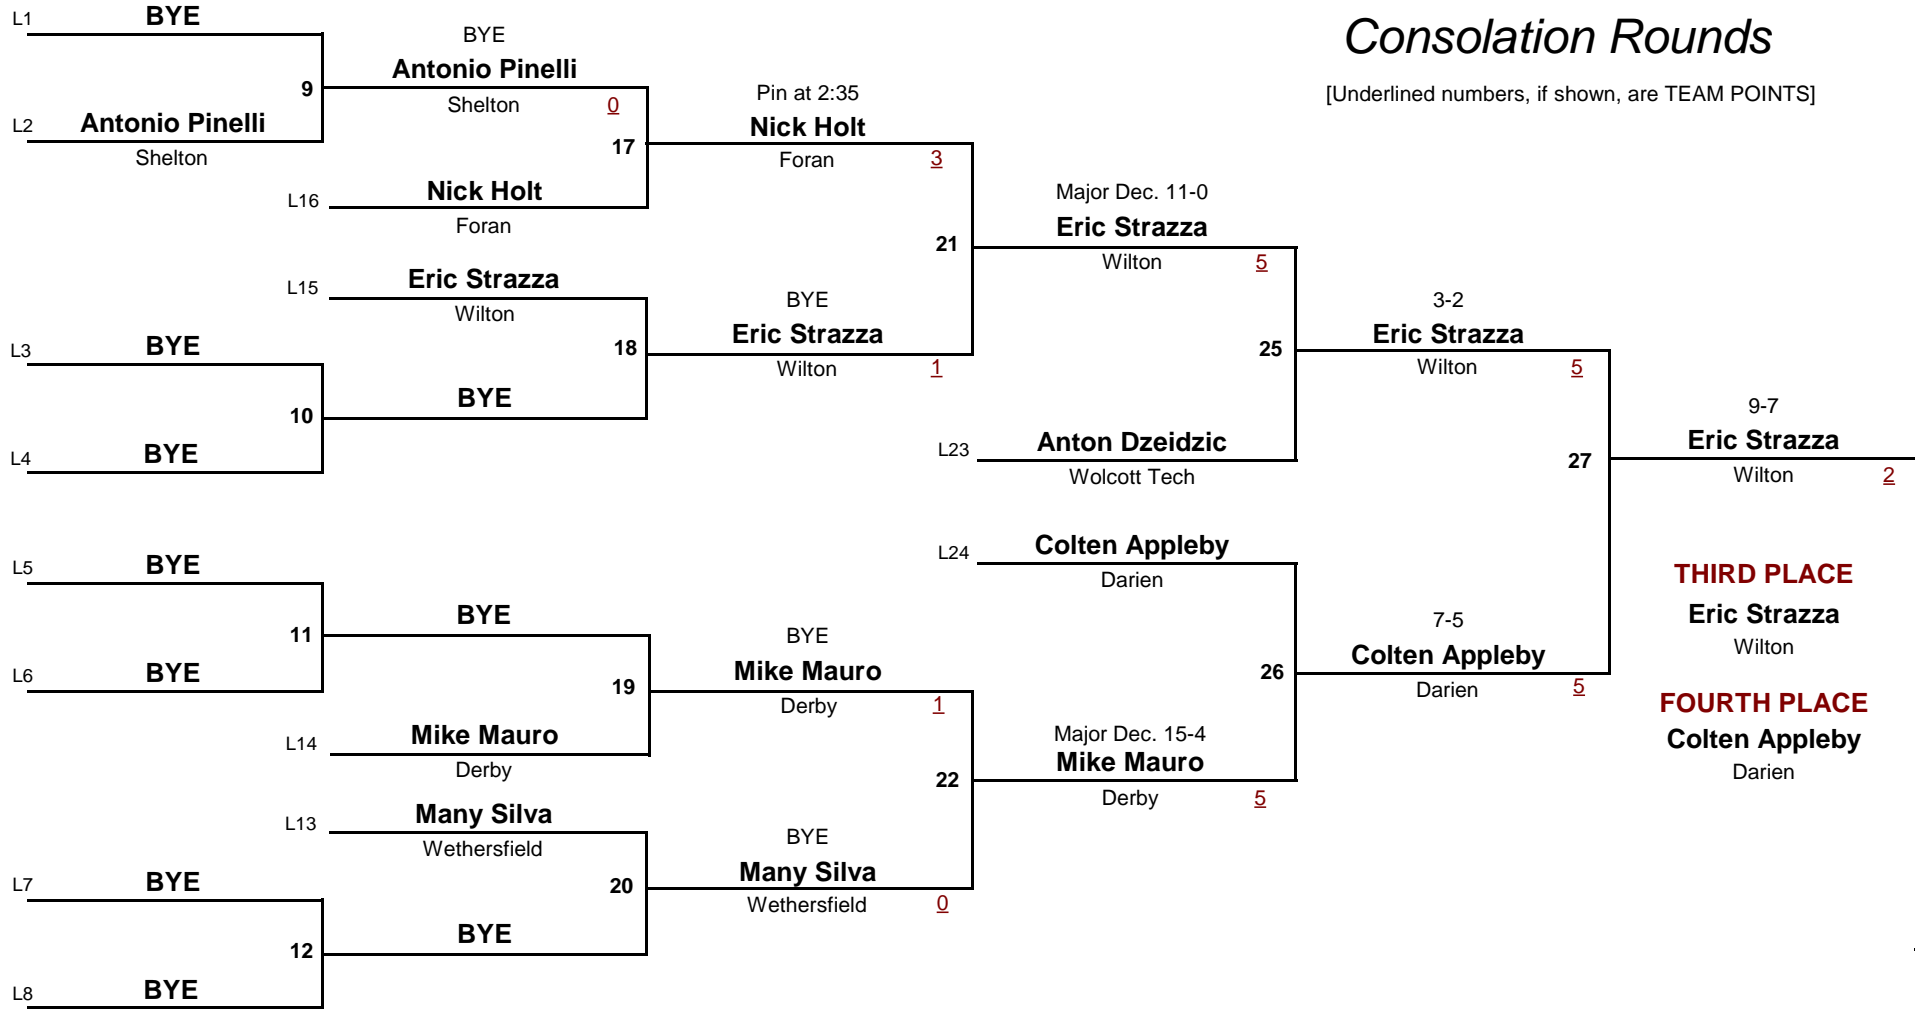

HIGH SCHOOL

DIVISION

132.0

WEIGHT

2013 Valley of Champions Tournament

January 19, 2013