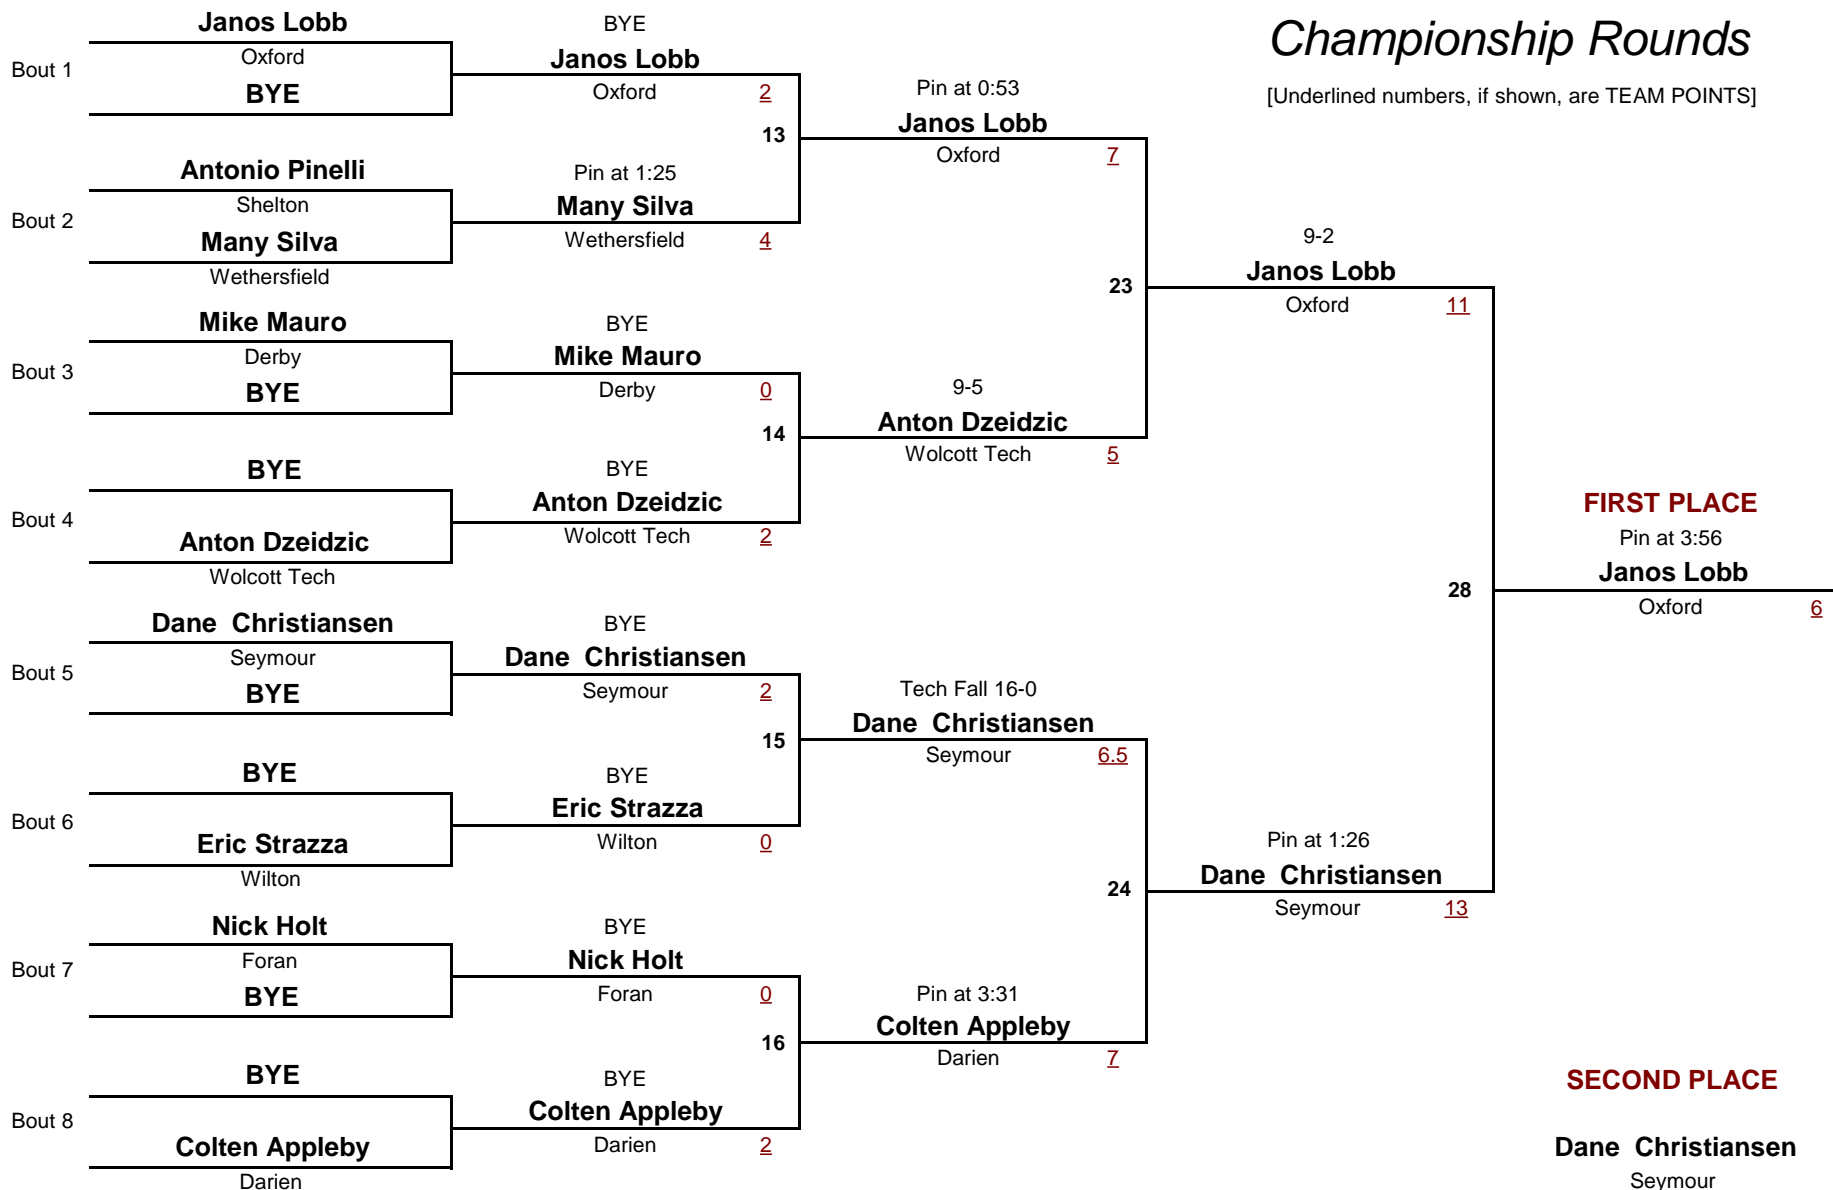

HIGH SCHOOL

DIVISION

132.0

WEIGHT

2013 Valley of Champions Tournament

January 19, 2013

HIGH SCHOOL

DIVISION