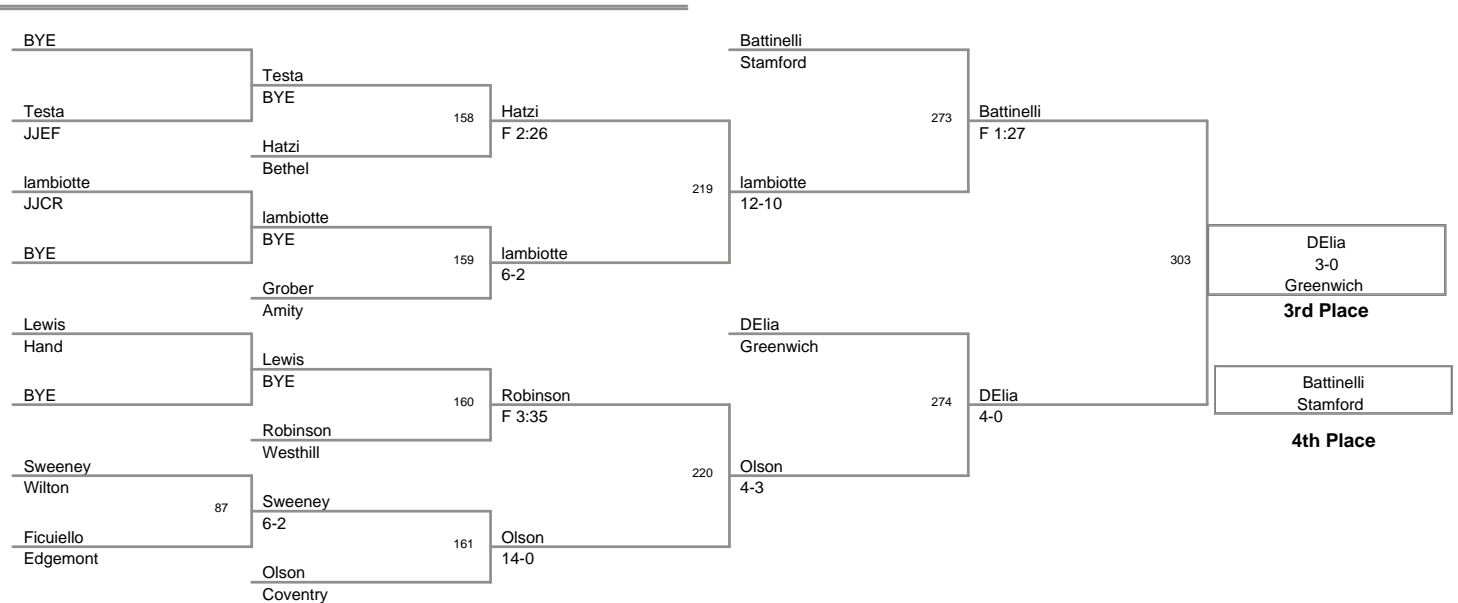

145 Lbs:			
1st:	Jay	Smith	JJCR
2nd:	Dale	White	JJEF
3rd:	Will	Bonagura	Bethel
4th:	Bryan	Polonia	Stamford
152 Lbs:			
1st:	Jay	Cummiskey	Greenwich
2nd:	Nick	Jiminez	Westhill
3rd:	Kevin	Wivell	Hand
4th:	Matt	Granton	MW
160 Lbs:			
1st:	Dave	Simpfenderfer	Ketcham
2nd:	Clay	Helms	Wilton
3rd:	Anthony	Milano	MW
4th:	Marc	Ruiz	Bethel
171 Lbs:			
1st:	Travis	Tiger	Ridgefield
2nd:	Tom	Sullivan	MW
3rd:	Al	Berkley	Ketcham
4th:	Dom~	Chisenga	Stamford
189 Lbs:			
1st:	Wyatt	Gilchrist	JJCR
2nd:	Ben	Ceci	Greenwich
3rd:	Duncan	Cozens	Ridgefield
4th:	Brendon	Flood	MW
215 Lbs:			
1st:	Lucas	Myer	JJCR
2nd:	Anthony	Hodde	Coventry
3rd:	Joey	McGuire	Greenwich
4th:	Jorge	Vasco	MW
285 Lbs:			
1st:	Joey	DeMichele	Hand
2nd:	Chris	Valenti	Bethel
3rd:	Marquise	Weaver-Hart	Westhill
4th:	Mike	Frey	MW

98 Lbs

103 Lbs

112 Lbs

119 Lbs

125 Lbs

130 Lbs

135 Lbs

140 Lbs