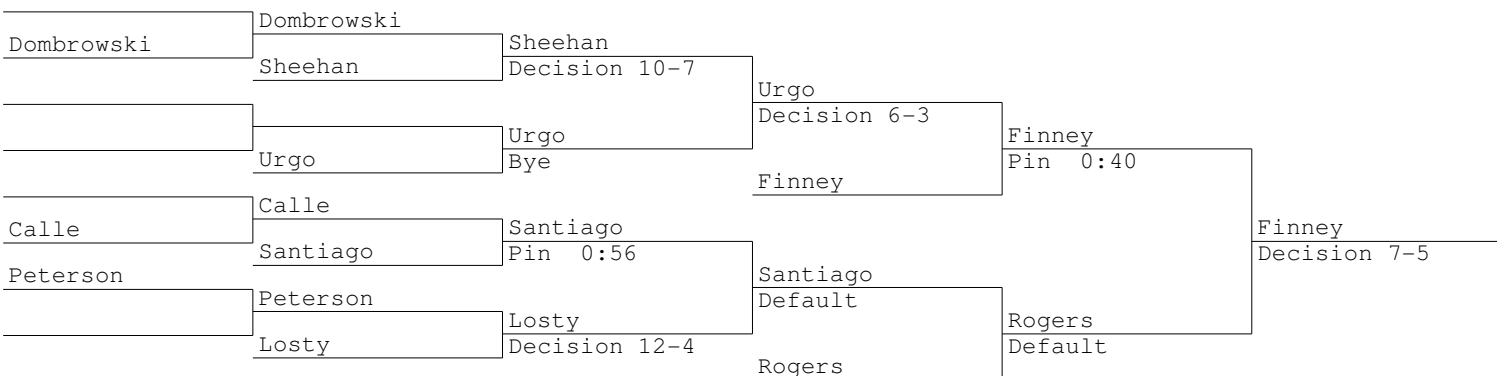

1 Taylor Grauer-Windham	Grauer				
16	Bye				
9 Nicholas Kurasz-Montville	Devanny	Grauer	Pin 3:07		
8 Nick Devanny-Plainfield	Decision 5-3				
5 Andrew Suh-StBernard	Suh	Grauer	Decision 10-6		
12 Trevor Browning-NFA	Pin 1:50				
13 Anthony Ruvacalba-New London	Hawley	Hawley	Decision 11-3		
4 Cody Hawley-Fitch	Pin 3:59				
3 Dustin Falco-Griswold	Falco				
14 Cassey Johnson-East Lyme	Pin 5:56				
11 Brandon Finney-Ledyard	Finney	Falco	Decision 4-3		
6 Ben Sylvestre-Woodstock	Decision 9-5				
7 Mac Deer-Waterford	Deer	Dodge	Pin 2:43		
10 John Simoneau-Killingly	Pin 0:33				
15 Cody Lohbusch-Lyman	Dodge	Dodge	Decision 6-3		
2 Nick Dodge-Bacon	Pin 0:36				
					Dodge Decision 17-11

Kurasz	Kurasz				
	Bye	Deer			
	Deer	Pin 1:10			
Browning	Browning	Deer			
	Decision 10-0	Pin 0:53			
Ruvacalba	Finney	Hawley	Decision 7-4		
	Decision 12-0				
Johnson	Sylvestre	Hawley			
	Decision 5-2				
Sylvestre	Suh	Hawley	Decision 8-4		
	Decision 10-1				
Simoneau	Simoneau	Suh			
	Decision 10-1	Pin 2:03			
Lohbusch	Devanny	Suh			
	Decision 10-1	Pin 2:10			
	Devanny	Pin 2:00			
		Falco			
Deer	Deer				
Falco	Default				