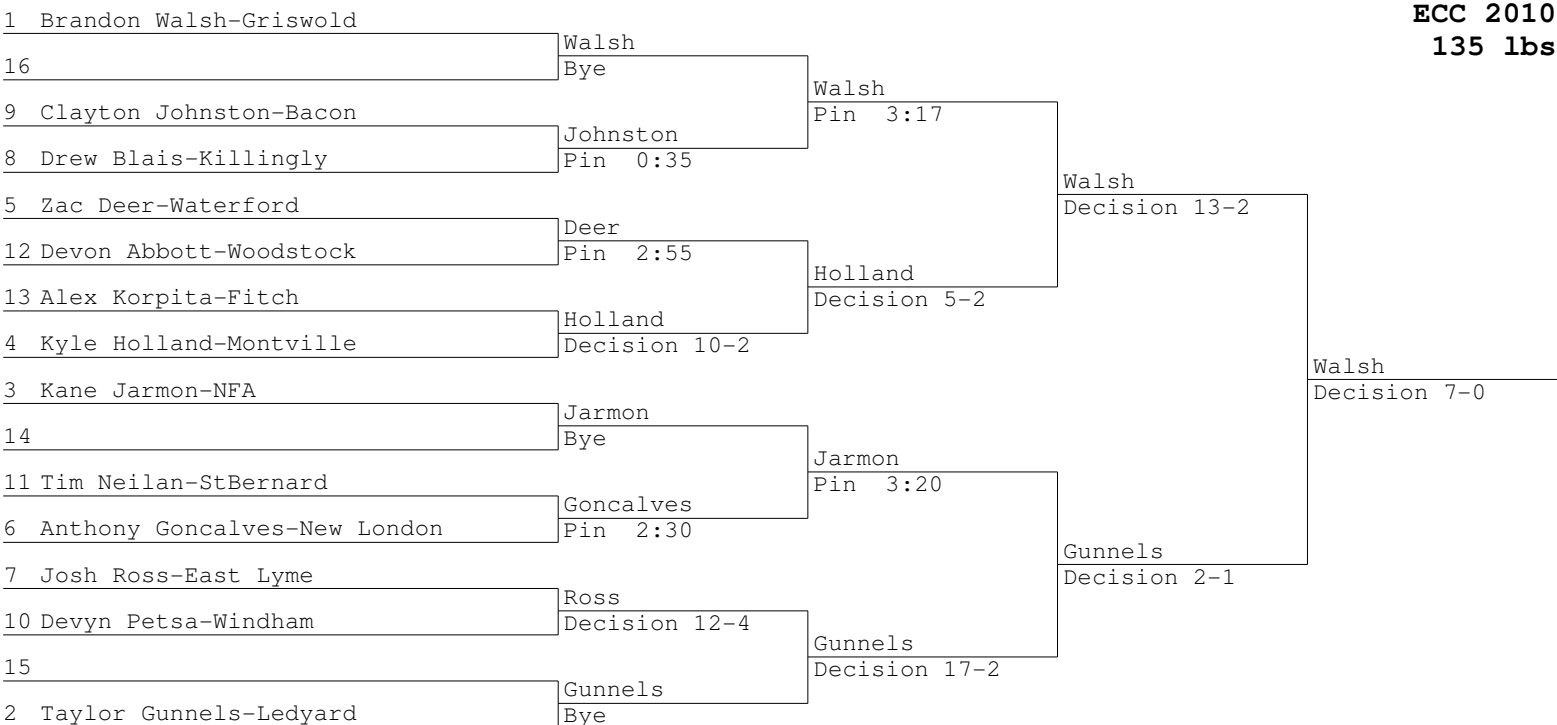

1 Taylor Grauer-Windham	Grauer				
16	Bye				
9 Nicholas Kurasz-Montville	Devanny	Grauer	Pin 3:07		
8 Nick Devanny-Plainfield	Decision 5-3				
5 Andrew Suh-StBernard	Suh	Grauer	Decision 10-6		
12 Trevor Browning-NFA	Pin 1:50				
13 Anthony Ruvacalba-New London	Hawley	Hawley	Decision 11-3		
4 Cody Hawley-Fitch	Pin 3:59				
3 Dustin Falco-Griswold	Falco				
14 Cassey Johnson-East Lyme	Pin 5:56				
11 Brandon Finney-Ledyard	Finney	Falco	Decision 4-3		
6 Ben Sylvestre-Woodstock	Decision 9-5				
7 Mac Deer-Waterford	Deer	Dodge	Pin 2:43		
10 John Simoneau-Killingly	Pin 0:33				
15 Cody Lohbusch-Lyman	Dodge	Dodge	Decision 6-3		
2 Nick Dodge-Bacon	Pin 0:36				
					Dodge Decision 17-11

Kurasz	Kurasz				
	Bye	Deer			
	Deer	Pin 1:10			
Browning	Browning	Deer			
	Decision 10-0	Pin 0:53			
Ruvacalba	Finney	Hawley	Decision 7-4		
	Decision 12-0				
Johnson	Sylvestre	Hawley			
	Decision 5-2				
Sylvestre	Suh	Hawley	Decision 8-4		
	Decision 10-1				
Simoneau	Simoneau	Suh			
	Decision 10-1	Pin 2:03			
Lohbusch	Devanny	Suh			
	Decision 10-1	Pin 2:10			
	Devanny	Pin 2:00			
		Falco			
Deer	Deer				
Falco	Default				