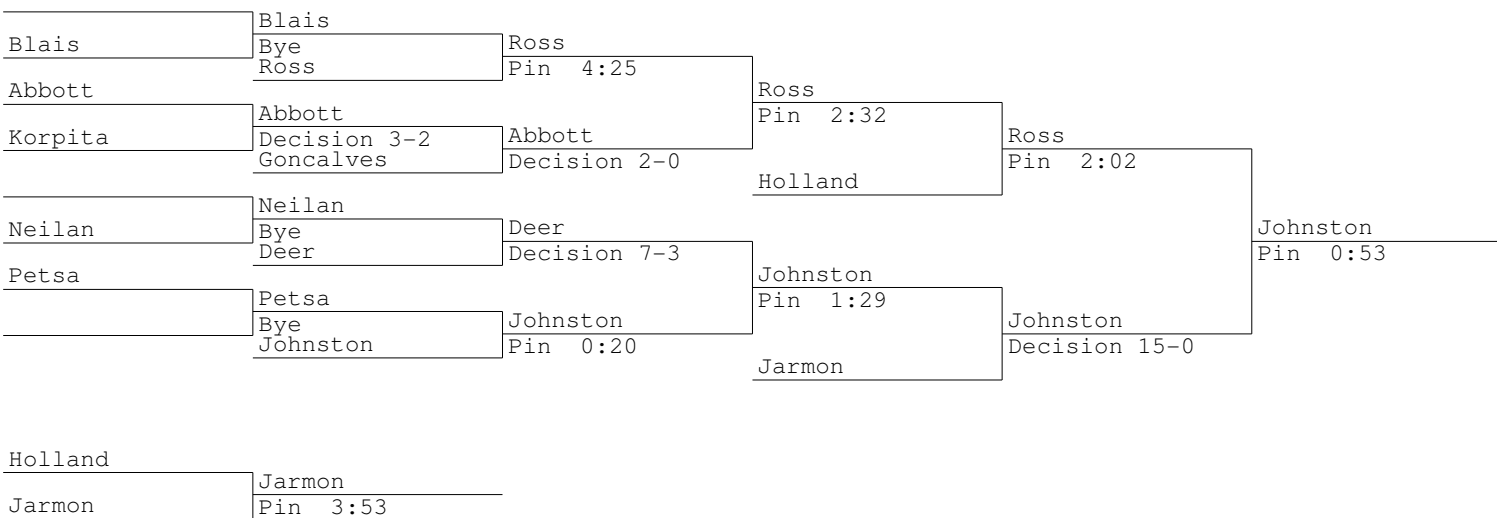

1 Taylor Grauer-Windham	Grauer				
16	Bye				
9 Nicholas Kurasz-Montville	Devanny	Grauer	Pin 3:07		
8 Nick Devanny-Plainfield	Decision 5-3				
5 Andrew Suh-StBernard	Suh	Grauer	Decision 10-6		
12 Trevor Browning-NFA	Pin 1:50				
13 Anthony Ruvacalba-New London	Hawley	Hawley	Decision 11-3		
4 Cody Hawley-Fitch	Pin 3:59				
3 Dustin Falco-Griswold	Falco				
14 Cassey Johnson-East Lyme	Pin 5:56				
11 Brandon Finney-Ledyard	Finney	Falco	Decision 4-3		
6 Ben Sylvestre-Woodstock	Decision 9-5				
7 Mac Deer-Waterford	Deer	Dodge	Pin 2:43		
10 John Simoneau-Killingly	Pin 0:33				
15 Cody Lohbusch-Lyman	Dodge	Dodge	Decision 6-3		
2 Nick Dodge-Bacon	Pin 0:36				
					Dodge Decision 17-11

Kurasz	Kurasz				
	Bye	Deer			
	Deer	Pin 1:10			
Browning	Browning	Deer			
	Decision 10-0	Pin 0:53			
Ruvacalba	Finney	Hawley	Decision 7-4		
	Decision 12-0				
Johnson	Sylvestre	Hawley			
	Decision 5-2				
Sylvestre	Suh	Hawley	Decision 8-4		
	Decision 10-1				
Simoneau	Simoneau	Suh			
	Decision 10-1	Pin 2:03			
Lohbusch	Devanny	Suh			
	Decision 10-1	Pin 2:10			
	Devanny	Pin 2:00			
		Falco			
Deer	Deer				
Falco	Default				