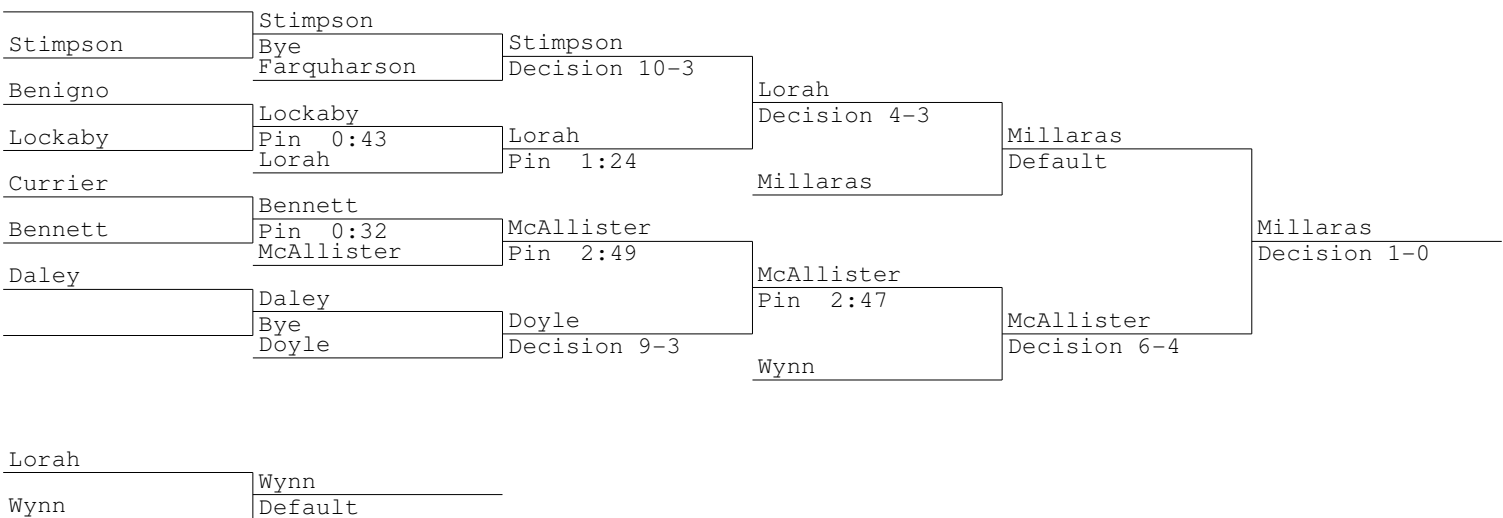

1 Taylor Grauer-Windham	Grauer				
16	Bye				
9 Nicholas Kurasz-Montville	Devanny	Grauer	Pin 3:07		
8 Nick Devanny-Plainfield	Decision 5-3				
5 Andrew Suh-StBernard	Suh	Grauer	Decision 10-6		
12 Trevor Browning-NFA	Pin 1:50				
13 Anthony Ruvacalba-New London	Hawley	Hawley	Decision 11-3		
4 Cody Hawley-Fitch	Pin 3:59				
3 Dustin Falco-Griswold	Falco				
14 Cassey Johnson-East Lyme	Pin 5:56				
11 Brandon Finney-Ledyard	Finney	Falco	Decision 4-3		
6 Ben Sylvestre-Woodstock	Decision 9-5				
7 Mac Deer-Waterford	Deer	Dodge	Pin 2:43		
10 John Simoneau-Killingly	Pin 0:33				
15 Cody Lohbusch-Lyman	Dodge	Dodge	Decision 6-3		
2 Nick Dodge-Bacon	Pin 0:36				
					Dodge Decision 17-11

Kurasz	Kurasz				
	Bye	Deer			
	Deer	Pin 1:10			
Browning	Browning	Deer			
	Decision 10-0	Pin 0:53			
Ruvacalba	Finney	Hawley	Decision 7-4		
	Decision 12-0				
Johnson	Sylvestre	Hawley			
	Decision 5-2				
Sylvestre	Suh	Hawley	Decision 8-4		
	Decision 10-1				
Simoneau	Simoneau	Suh			
	Decision 10-1	Pin 2:03			
Lohbusch	Devanny	Suh			
	Decision 10-1	Pin 2:10			
	Devanny	Pin 2:00			
		Falco			
Deer	Deer				
Falco	Default				