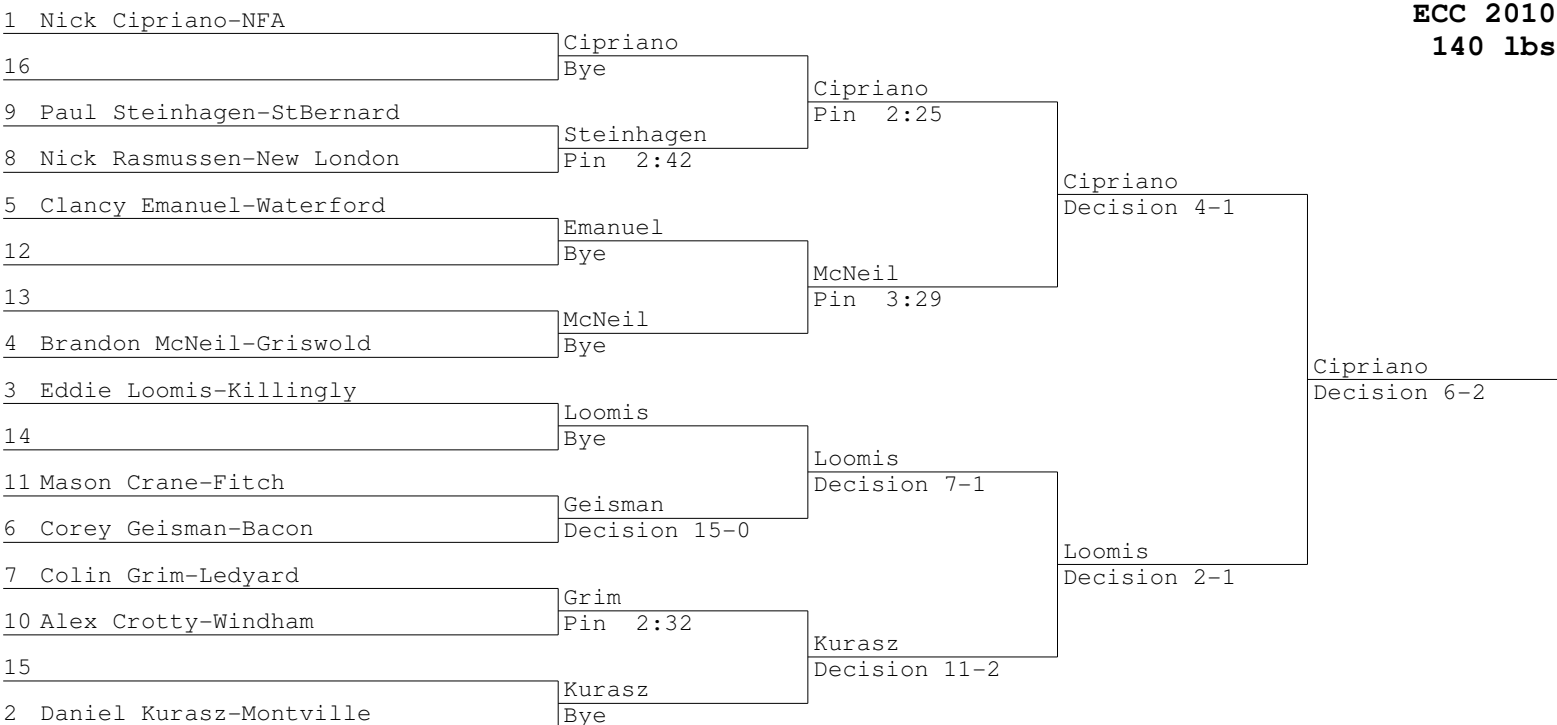

1 Taylor Grauer-Windham	Grauer				
16	Bye				
9 Nicholas Kurasz-Montville	Devanny	Grauer	Pin 3:07		
8 Nick Devanny-Plainfield	Decision 5-3				
5 Andrew Suh-StBernard	Suh	Grauer	Decision 10-6		
12 Trevor Browning-NFA	Pin 1:50				
13 Anthony Ruvacalba-New London	Hawley	Hawley	Decision 11-3		
4 Cody Hawley-Fitch	Pin 3:59				
3 Dustin Falco-Griswold	Falco				
14 Cassey Johnson-East Lyme	Pin 5:56				
11 Brandon Finney-Ledyard	Finney	Falco	Decision 4-3		
6 Ben Sylvestre-Woodstock	Decision 9-5				
7 Mac Deer-Waterford	Deer	Dodge	Pin 2:43		
10 John Simoneau-Killingly	Pin 0:33				
15 Cody Lohbusch-Lyman	Dodge	Dodge	Decision 6-3		
2 Nick Dodge-Bacon	Pin 0:36				
					Dodge Decision 17-11

Kurasz	Kurasz				
	Bye	Deer			
	Deer	Pin 1:10			
Browning	Browning	Deer			
	Decision 10-0	Pin 0:53			
Ruvacalba	Finney	Hawley	Decision 7-4		
	Decision 12-0				
Johnson	Sylvestre	Hawley			
	Decision 5-2				
Sylvestre	Suh	Hawley	Decision 8-4		
	Decision 10-1				
Simoneau	Simoneau	Suh			
	Decision 10-1	Pin 2:03			
Lohbusch	Devanny	Suh			
	Decision 10-1	Pin 2:10			
	Devanny	Pin 2:00			
		Falco			
Deer	Deer				
Falco	Default				