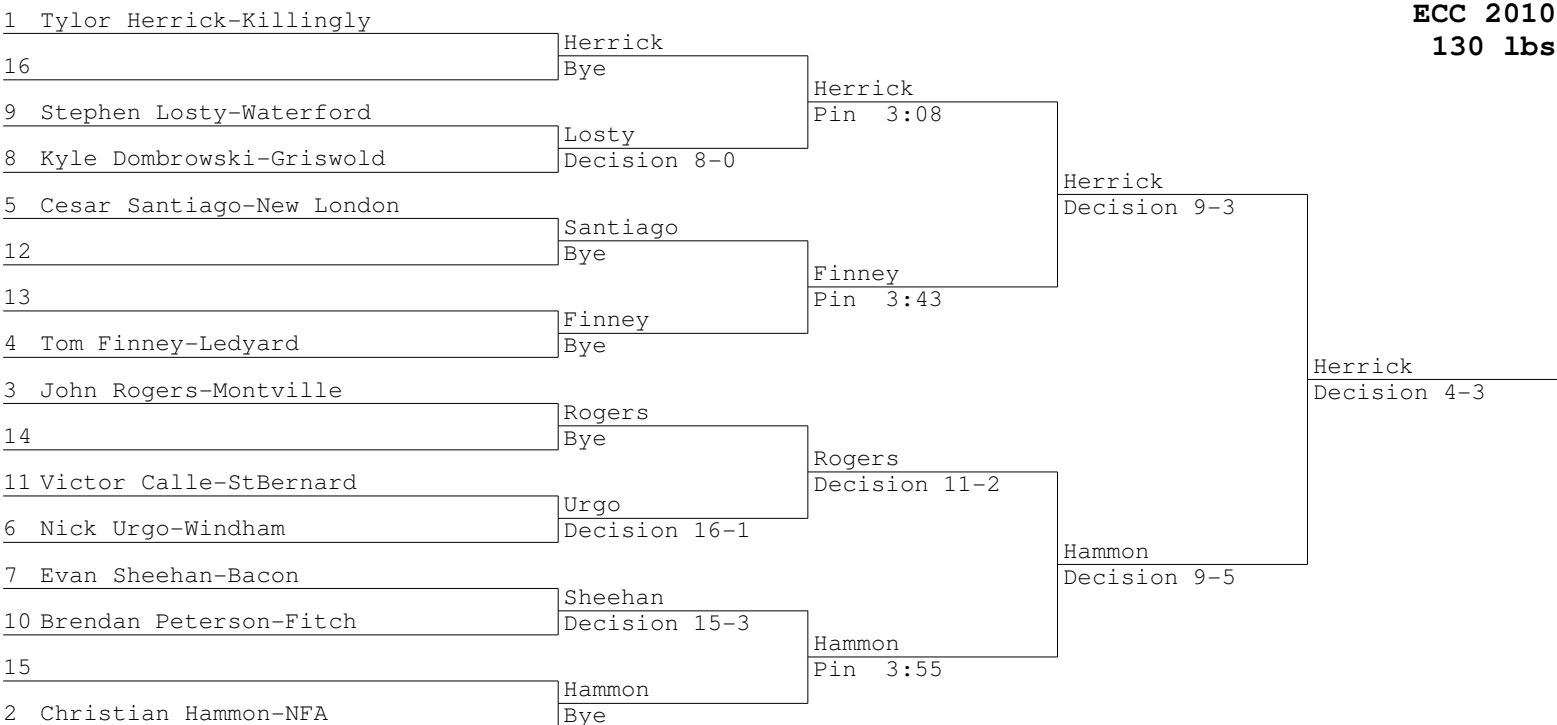

1 Taylor Grauer-Windham	Grauer				
16	Bye				
9 Nicholas Kurasz-Montville	Devanny	Grauer	Pin 3:07		
8 Nick Devanny-Plainfield	Decision 5-3				
5 Andrew Suh-StBernard	Suh	Grauer	Decision 10-6		
12 Trevor Browning-NFA	Pin 1:50				
13 Anthony Ruvacalba-New London	Hawley	Hawley	Decision 11-3		
4 Cody Hawley-Fitch	Pin 3:59				
3 Dustin Falco-Griswold	Falco				
14 Cassey Johnson-East Lyme	Pin 5:56				
11 Brandon Finney-Ledyard	Finney	Falco	Decision 4-3		
6 Ben Sylvestre-Woodstock	Decision 9-5				
7 Mac Deer-Waterford	Deer	Dodge	Pin 2:43		
10 John Simoneau-Killingly	Pin 0:33				
15 Cody Lohbusch-Lyman	Dodge	Dodge	Decision 6-3		
2 Nick Dodge-Bacon	Pin 0:36				
					Dodge Decision 17-11

Kurasz	Kurasz				
	Bye	Deer			
	Deer	Pin 1:10			
Browning	Browning	Deer			
	Decision 10-0	Pin 0:53			
Ruvacalba	Finney	Hawley	Decision 7-4		
	Decision 12-0				
Johnson	Sylvestre	Hawley			
	Decision 5-2				
Sylvestre	Suh	Hawley	Decision 8-4		
	Decision 10-1				
Simoneau	Simoneau	Suh			
	Decision 10-1	Pin 2:03			
Lohbusch	Devanny	Suh			
	Decision 10-1	Pin 2:10			
	Devanny	Pin 2:00			
		Falco			
Deer	Deer				
Falco	Default				