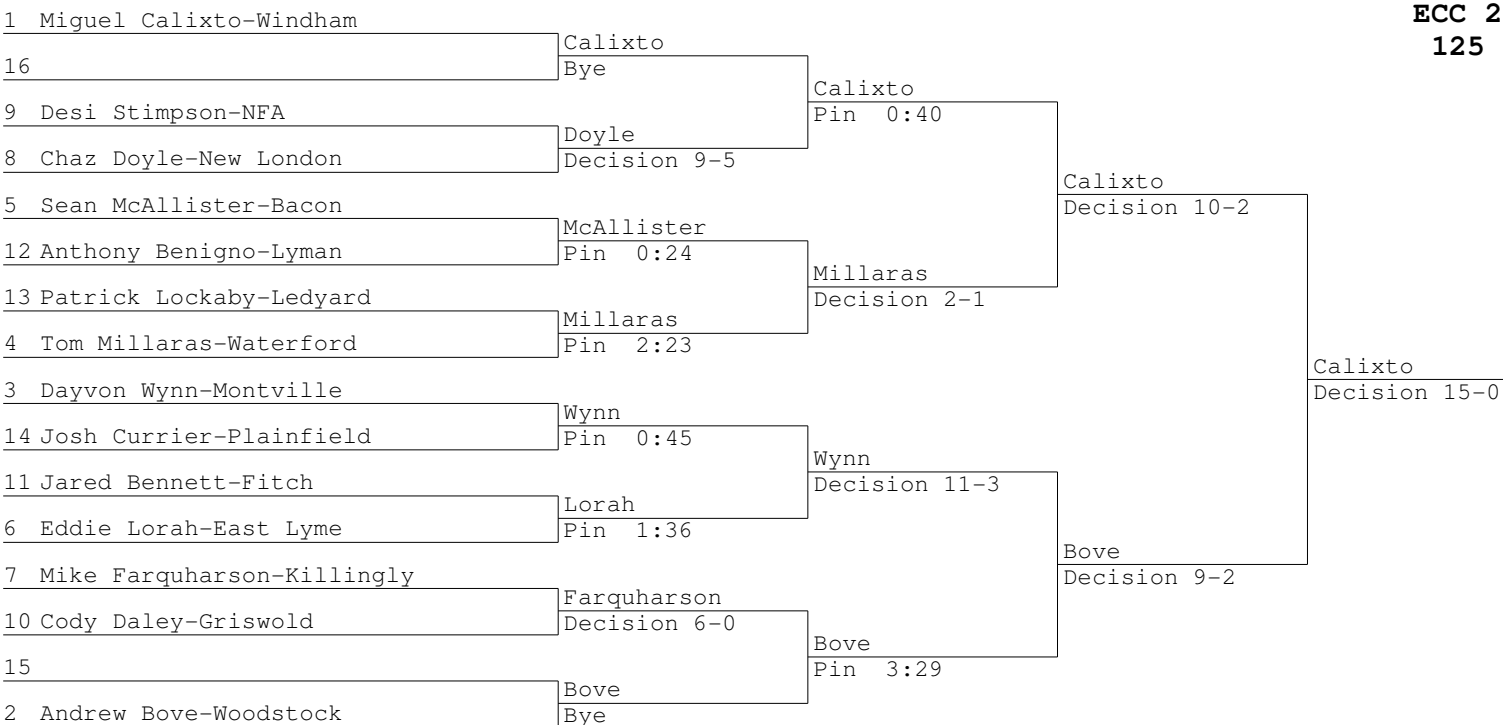

1 Taylor Grauer-Windham	Grauer				
16	Bye				
9 Nicholas Kurasz-Montville	Devanny	Grauer	Pin 3:07		
8 Nick Devanny-Plainfield	Decision 5-3				
5 Andrew Suh-StBernard	Suh	Grauer	Decision 10-6		
12 Trevor Browning-NFA	Pin 1:50				
13 Anthony Ruvacalba-New London	Hawley	Hawley	Decision 11-3		
4 Cody Hawley-Fitch	Pin 3:59				
3 Dustin Falco-Griswold	Falco				
14 Cassey Johnson-East Lyme	Pin 5:56				
11 Brandon Finney-Ledyard	Finney	Falco	Decision 4-3		
6 Ben Sylvestre-Woodstock	Decision 9-5				
7 Mac Deer-Waterford	Deer	Dodge	Pin 2:43		
10 John Simoneau-Killingly	Pin 0:33				
15 Cody Lohbusch-Lyman	Dodge	Dodge	Decision 6-3		
2 Nick Dodge-Bacon	Pin 0:36				
					Dodge Decision 17-11

Kurasz	Kurasz				
	Bye	Deer			
	Deer	Pin 1:10			
Browning	Browning	Deer			
	Decision 10-0	Pin 0:53			
Ruvacalba	Finney	Hawley	Decision 7-4		
	Decision 12-0				
Johnson	Sylvestre	Hawley			
	Decision 5-2				
Sylvestre	Suh	Hawley	Decision 8-4		
	Decision 10-1				
Simoneau	Simoneau	Suh			
	Decision 10-1	Pin 2:03			
Lohbusch	Devanny	Suh			
	Decision 10-1	Pin 2:10			
	Devanny	Pin 2:00			
		Falco			
Deer	Deer				
Falco	Default				