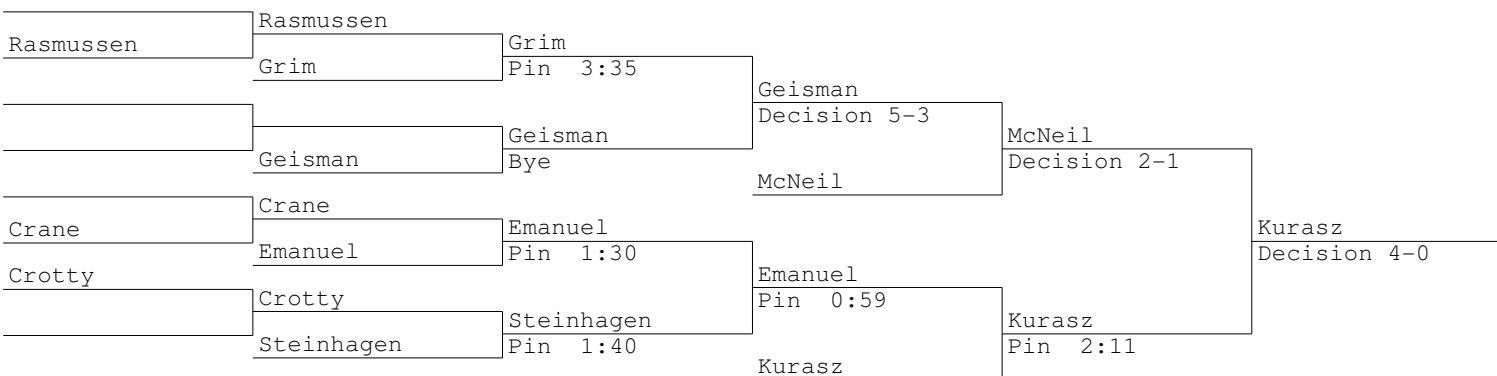

1 Taylor Grauer-Windham	Grauer				
16	Bye				
9 Nicholas Kurasz-Montville	Devanny	Grauer	Pin 3:07		
8 Nick Devanny-Plainfield	Decision 5-3				
5 Andrew Suh-StBernard	Suh	Grauer	Decision 10-6		
12 Trevor Browning-NFA	Pin 1:50				
13 Anthony Ruvacalba-New London	Hawley	Hawley	Decision 11-3		
4 Cody Hawley-Fitch	Pin 3:59				
3 Dustin Falco-Griswold	Falco				
14 Cassey Johnson-East Lyme	Pin 5:56				
11 Brandon Finney-Ledyard	Finney	Falco	Decision 4-3		
6 Ben Sylvestre-Woodstock	Decision 9-5				
7 Mac Deer-Waterford	Deer	Dodge	Pin 2:43		
10 John Simoneau-Killingly	Pin 0:33				
15 Cody Lohbusch-Lyman	Dodge	Dodge	Decision 6-3		
2 Nick Dodge-Bacon	Pin 0:36				
					Dodge Decision 17-11

Kurasz	Kurasz				
	Bye	Deer			
	Deer	Pin 1:10			
Browning	Browning	Deer			
	Decision 10-0	Pin 0:53			
Ruvacalba	Finney	Hawley	Decision 7-4		
	Decision 12-0				
Johnson	Sylvestre	Hawley			
	Decision 5-2				
Sylvestre	Suh	Hawley	Decision 8-4		
	Decision 10-1				
Simoneau	Simoneau	Suh			
	Decision 10-1	Pin 2:03			
Lohbusch	Devanny	Suh			
	Decision 10-1	Pin 2:10			
	Devanny	Pin 2:00			
		Falco			
Deer	Deer				
Falco	Default				