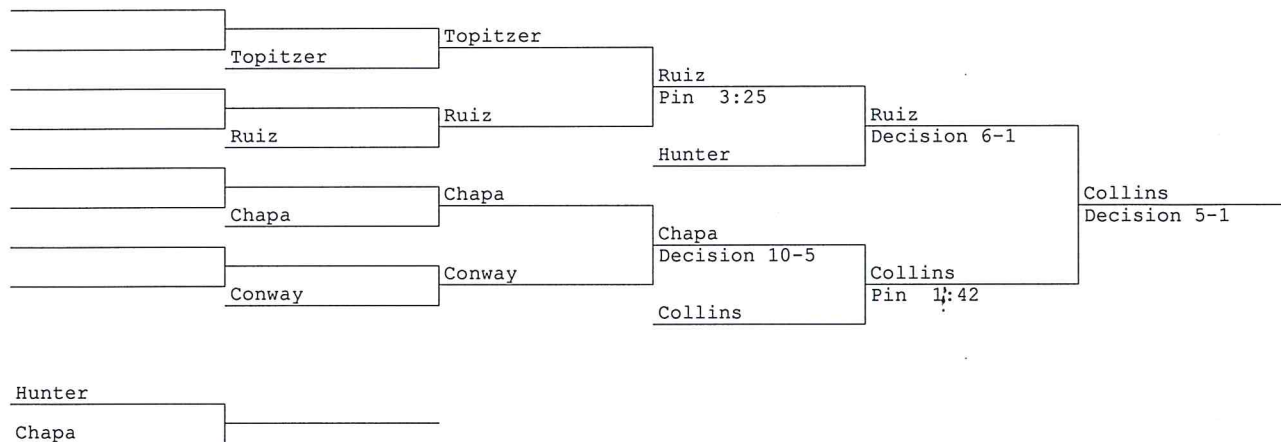

Crouse	Crouse	Lucia		
	Lucia	Decision 15-0		
		Flores		
		Decision 12-1		
	Flores	Bye	Flores	
			Decision 3-0	
		Mercado		
Montroy	Montroy	Leuci		Pelley
	Leuci	Pin 0:29		Decision 4-0
Schwob	Schwob	Leuci		
	Lancaster	Pin 1:40		
		Pin 2:00	Pelley	
			Decision 7-2	
Mercado				
Leuci				

Eagle Classic 15
120 lbs

Eagle Classic 15
126 lbs

Eagle Classic 15
132 lbs

Solomon
Torres

Eagle Classic 15
138 lbs

Eagle Classic 15
145 lbs

Carter
Default

Eagle Classic 15
160 lbs