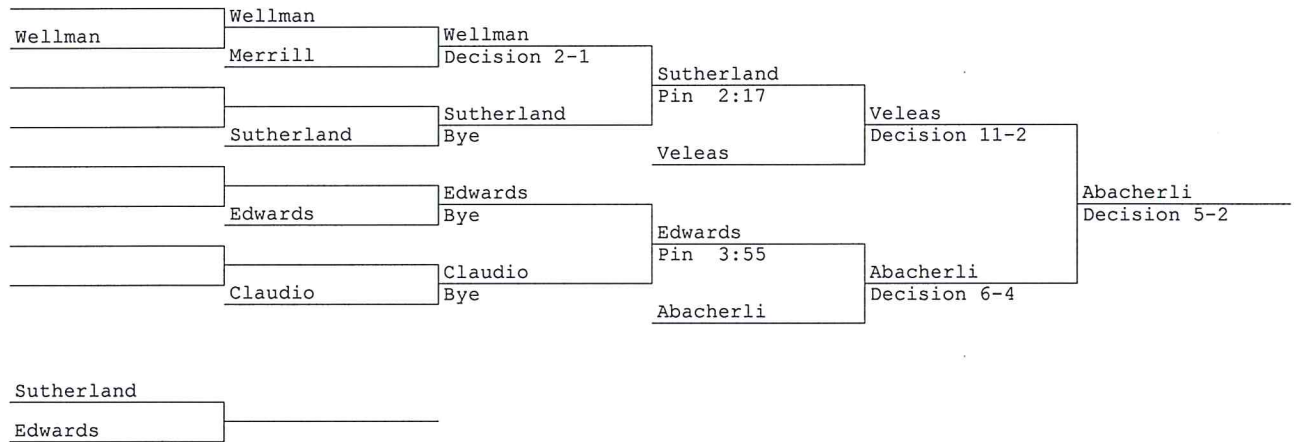

Eagle Classic 15
120 lbs