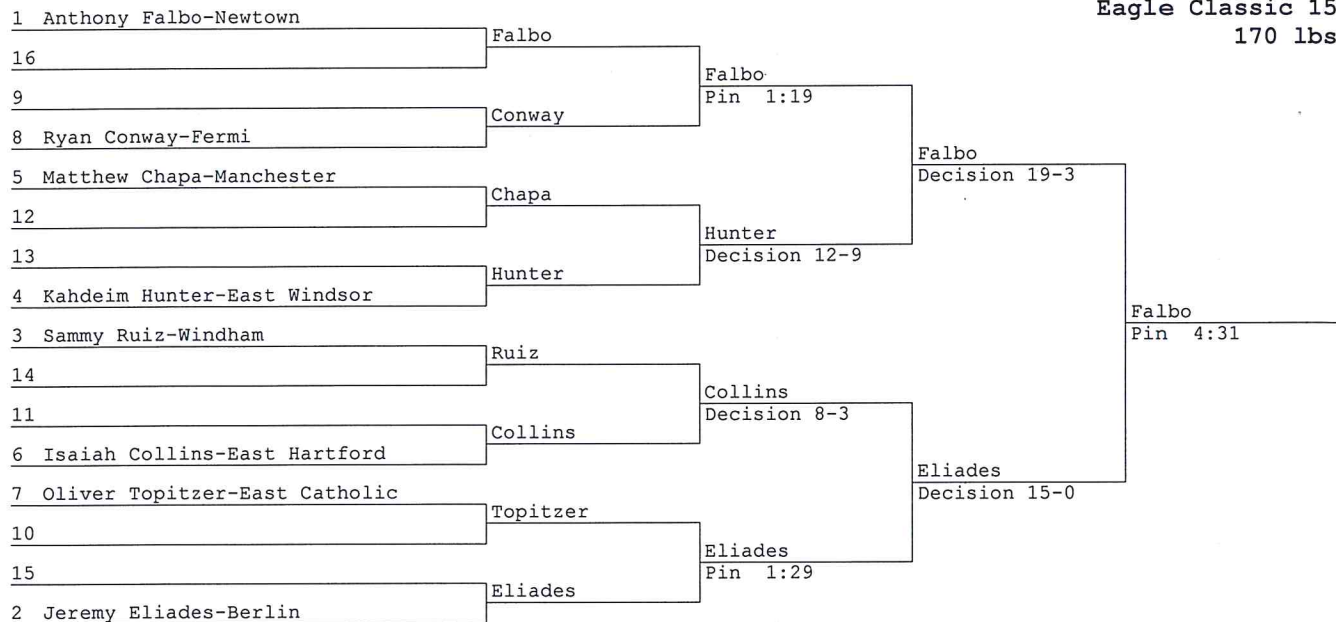

Eagle Classic 15
120 lbs

Eagle Classic 15
126 lbs

Eagle Classic 15
132 lbs

Solomon
Torres

Eagle Classic 15
138 lbs

Eagle Classic 15
145 lbs

Carter
Default

Eagle Classic 15
160 lbs