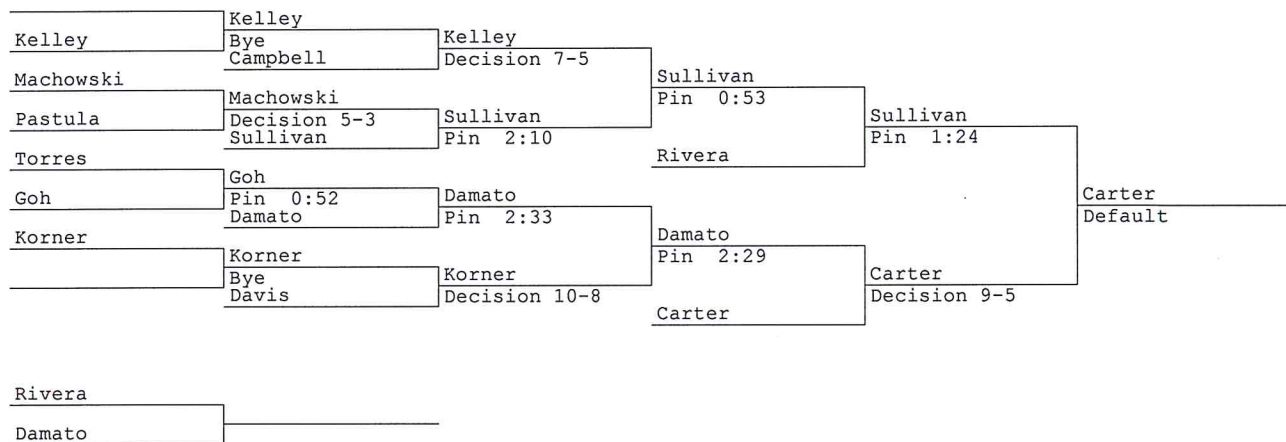

Crouse	Crouse	Lucia		
	Lucia	Decision 15-0		
		Flores		
		Decision 12-1		
	Flores	Bye	Flores	
			Decision 3-0	
		Mercado		
Montroy	Montroy	Leuci		Pelley
	Leuci	Pin 0:29		Decision 4-0
Schwob	Schwob	Leuci		
	Lancaster	Pin 1:40		
		Pin 2:00	Pelley	
			Decision 7-2	
Mercado				
Leuci				

Eagle Classic 15
120 lbs

Eagle Classic 15
126 lbs

Eagle Classic 15
132 lbs

Solomon
Torres

Eagle Classic 15
138 lbs

Eagle Classic 15
145 lbs

Carter
Default

Eagle Classic 15
160 lbs