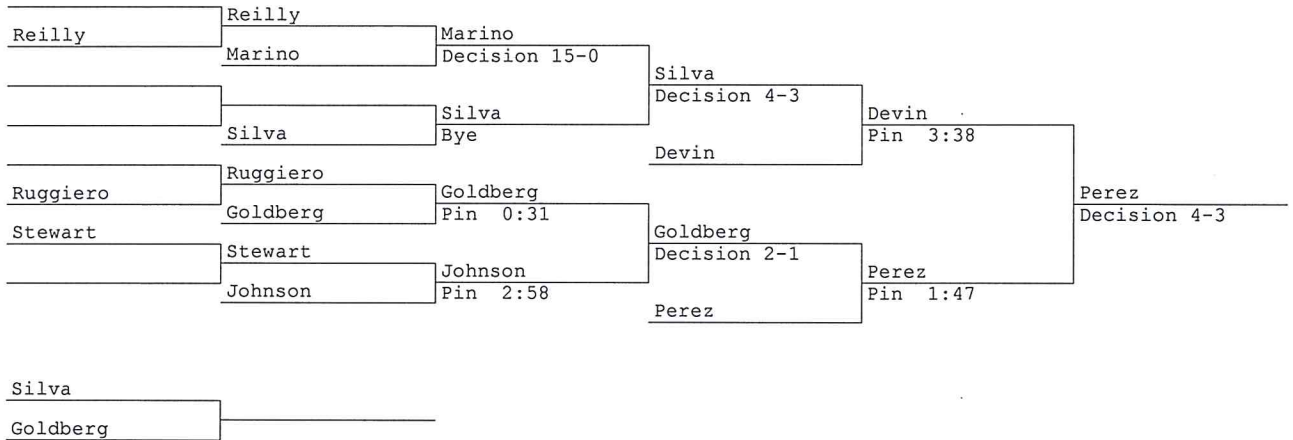

Crouse	Crouse	Lucia		
	Lucia	Decision 15-0		
		Flores		
		Decision 12-1		
	Flores	Bye	Flores	
			Decision 3-0	
		Mercado		
Montroy	Montroy	Leuci		Pelley
	Leuci	Pin 0:29		Decision 4-0
Schwob	Schwob	Leuci		
	Lancaster	Pin 1:40		
		Pin 2:00	Pelley	
			Decision 7-2	
Mercado				
Leuci				

Eagle Classic 15
120 lbs

Eagle Classic 15
126 lbs

Eagle Classic 15
132 lbs

Solomon
Torres

Eagle Classic 15
138 lbs

Eagle Classic 15
145 lbs

Carter
Default

Eagle Classic 15
160 lbs