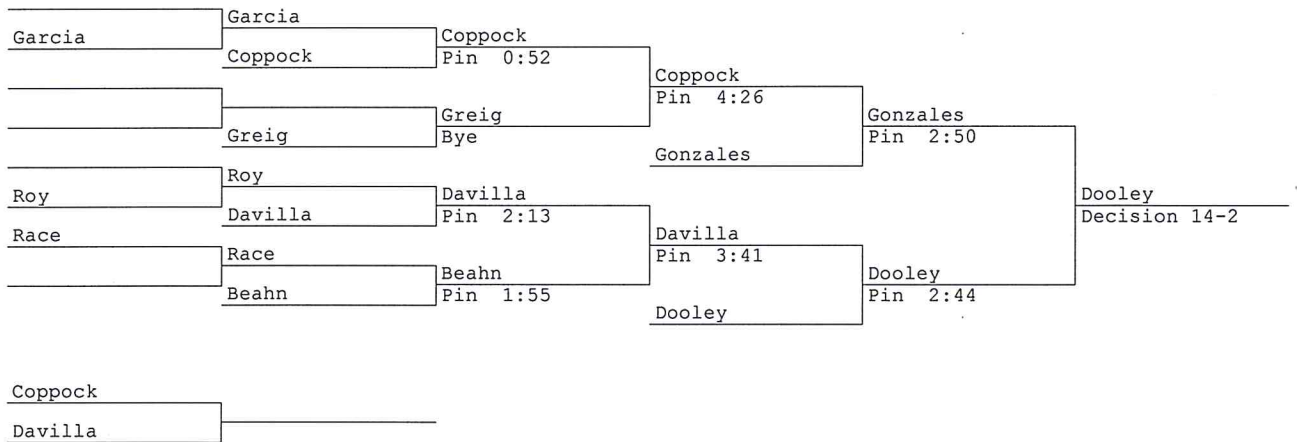

Eagle Classic 15
126 lbs