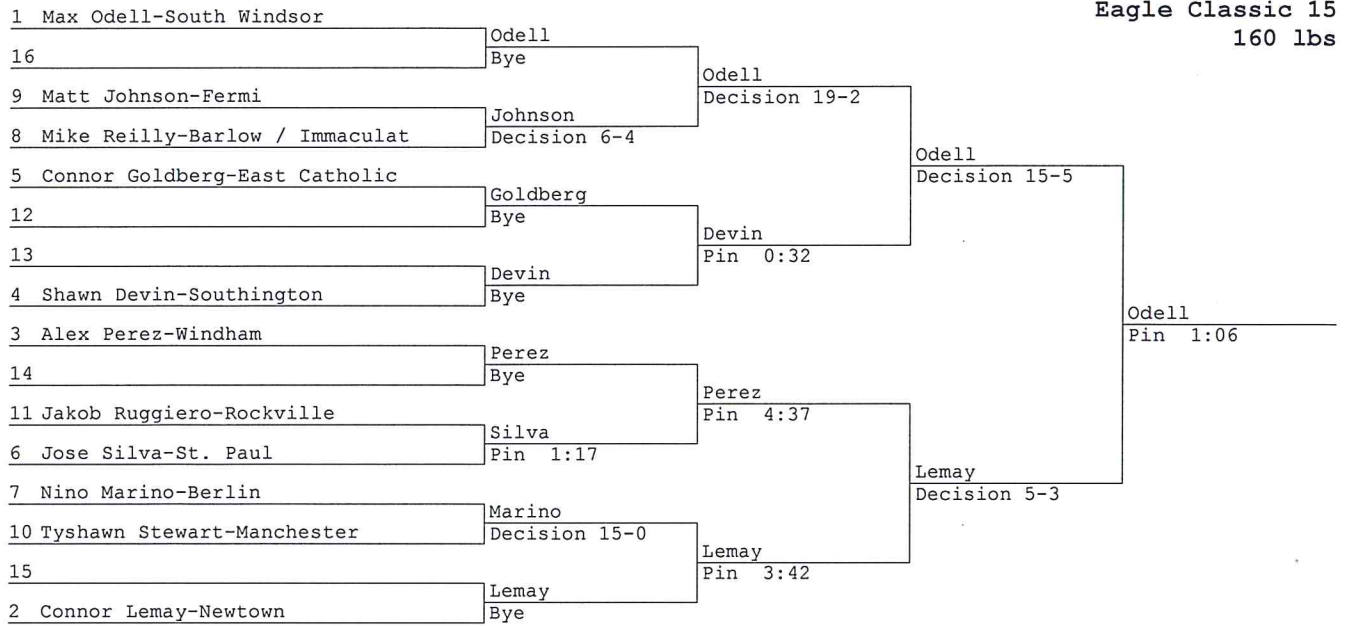

Crouse	Crouse	Lucia		
	Lucia	Decision 15-0		
		Flores		
		Decision 12-1		
	Flores	Bye	Flores	
			Decision 3-0	
		Mercado		
Montroy	Montroy	Leuci		Pelley
	Leuci	Pin 0:29		Decision 4-0
Schwob	Schwob	Leuci		
	Lancaster	Pin 1:40		
		Pin 2:00	Pelley	
			Decision 7-2	
Mercado				
Leuci				

Eagle Classic 15
120 lbs

Eagle Classic 15
126 lbs

Eagle Classic 15
132 lbs

Solomon
Torres

Eagle Classic 15
138 lbs

Eagle Classic 15
145 lbs

Carter
Default

Eagle Classic 15
160 lbs