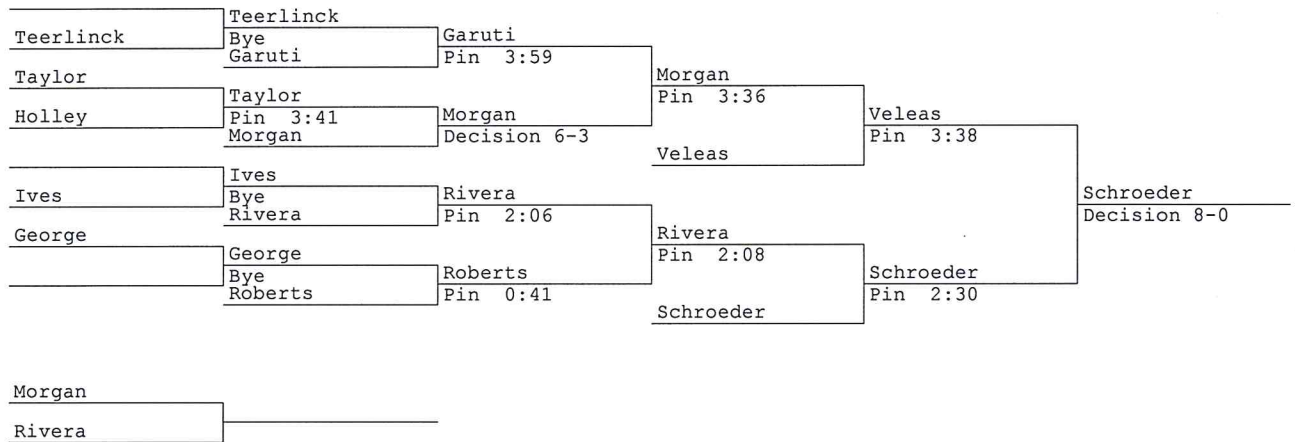

Crouse	Crouse	Lucia		
	Lucia	Decision 15-0		
		Flores		
		Decision 12-1		
	Flores	Bye	Flores	
			Decision 3-0	
		Mercado		
Montroy	Montroy	Leuci		Pelley
	Leuci	Pin 0:29		Decision 4-0
Schwob	Schwob	Leuci		
	Lancaster	Pin 1:40		
		Pin 2:00	Pelley	
			Decision 7-2	
Mercado				
Leuci				

Eagle Classic 15
120 lbs

Eagle Classic 15
126 lbs

Eagle Classic 15
132 lbs

Solomon
Torres

Eagle Classic 15
138 lbs

Eagle Classic 15
145 lbs

Carter
Default

Eagle Classic 15
160 lbs