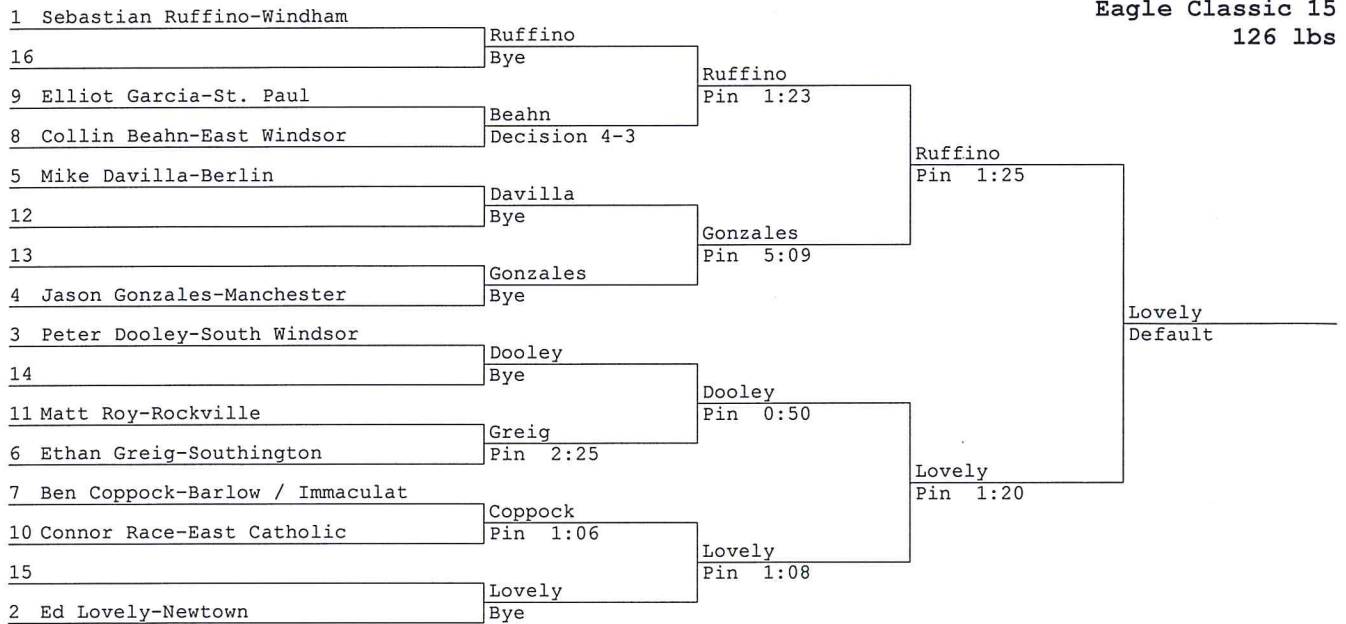

Eagle Classic 15
126 lbs