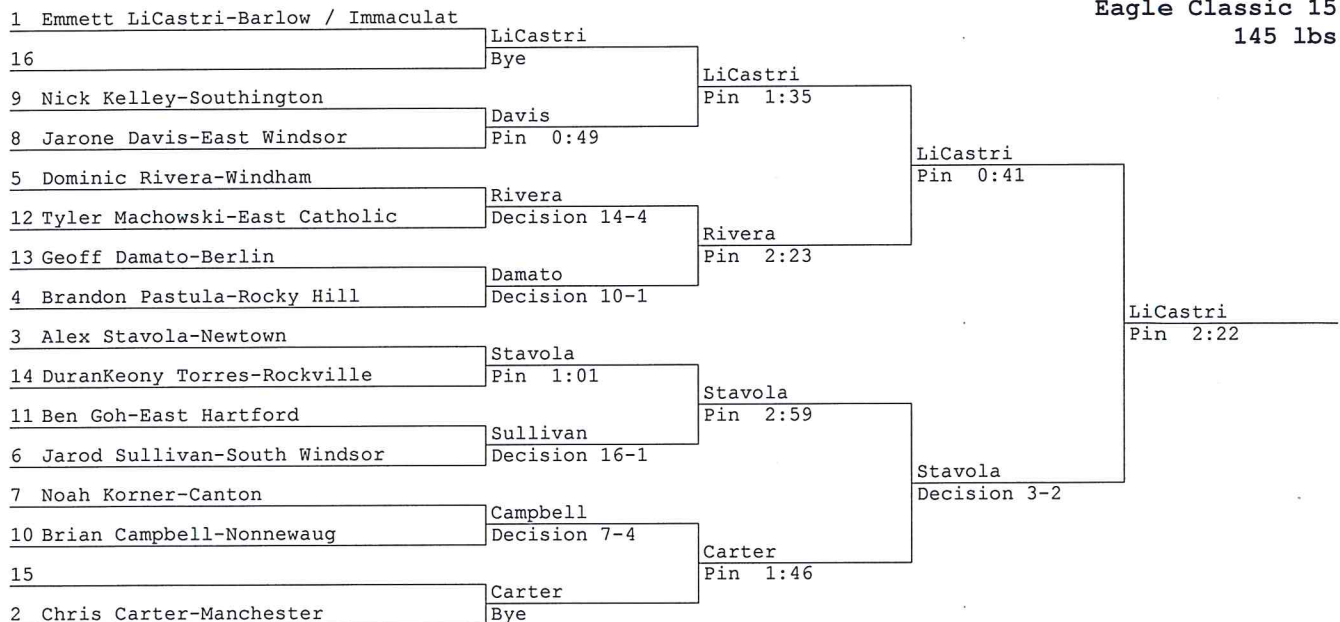

Crouse	Crouse	Lucia		
	Lucia	Decision 15-0		
		Flores		
		Decision 12-1		
	Flores	Bye	Flores	
			Decision 3-0	
		Mercado		
Montroy	Montroy	Leuci		Pelley
	Leuci	Pin 0:29		Decision 4-0
Schwob	Schwob	Leuci		
	Lancaster	Pin 1:40		
		Pin 2:00	Pelley	
			Decision 7-2	
Mercado				
Leuci				

Eagle Classic 15
120 lbs

Eagle Classic 15
126 lbs

Eagle Classic 15
132 lbs

Solomon
Torres

Eagle Classic 15
138 lbs

Eagle Classic 15
145 lbs

Carter
Default

Eagle Classic 15
160 lbs