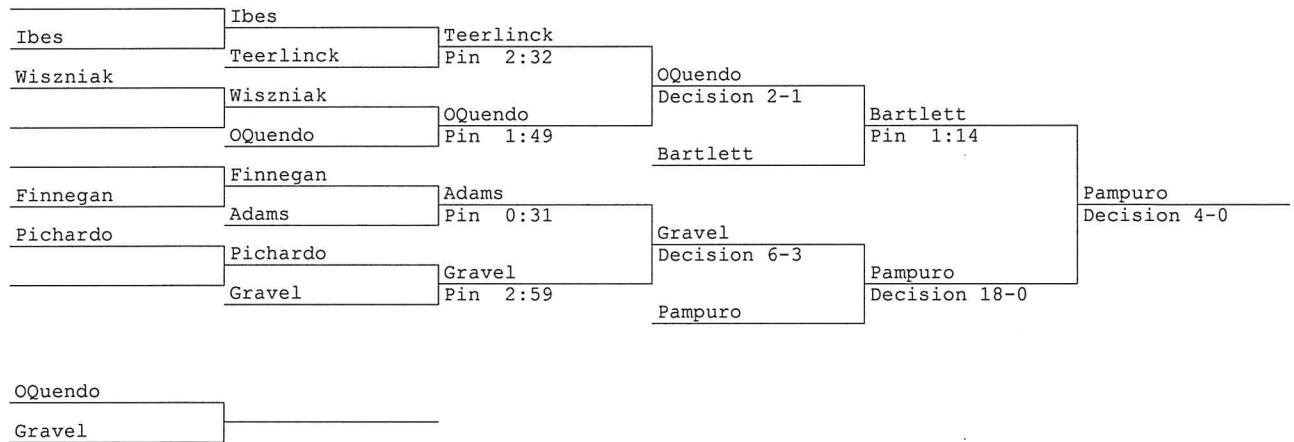

Crouse	Crouse	Lucia		
	Lucia	Decision 15-0		
		Flores		
		Decision 12-1		
	Flores	Bye	Flores	
			Decision 3-0	
		Mercado		
Montroy	Montroy	Leuci		Pelley
	Leuci	Pin 0:29		Decision 4-0
Schwob	Schwob	Leuci		
	Lancaster	Pin 1:40		
		Pin 2:00	Pelley	
			Decision 7-2	
Mercado				
Leuci				

Eagle Classic 15
120 lbs

Eagle Classic 15
126 lbs

Eagle Classic 15
132 lbs

Solomon
Torres

Eagle Classic 15
138 lbs

Eagle Classic 15
145 lbs

Carter
Default

Eagle Classic 15
160 lbs