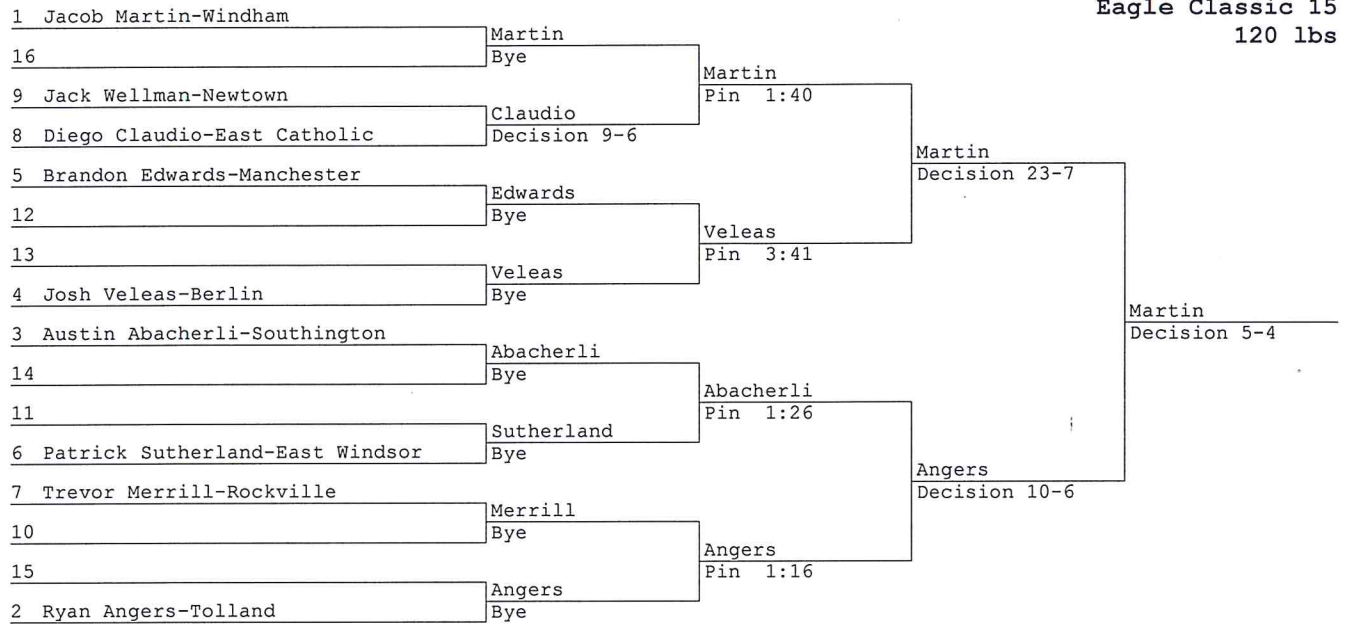

Eagle Classic 15
120 lbs