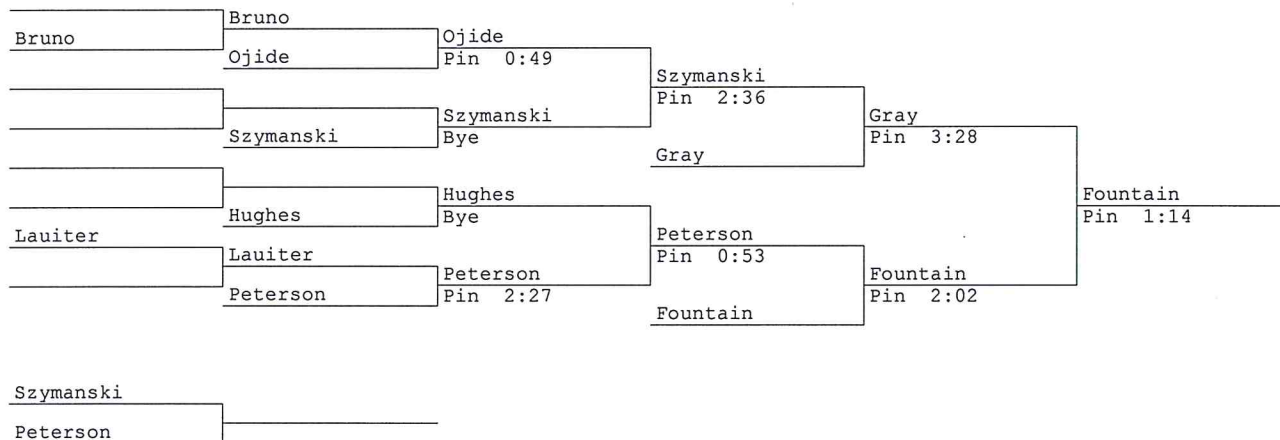

Eagle Classic 15
220 lbs