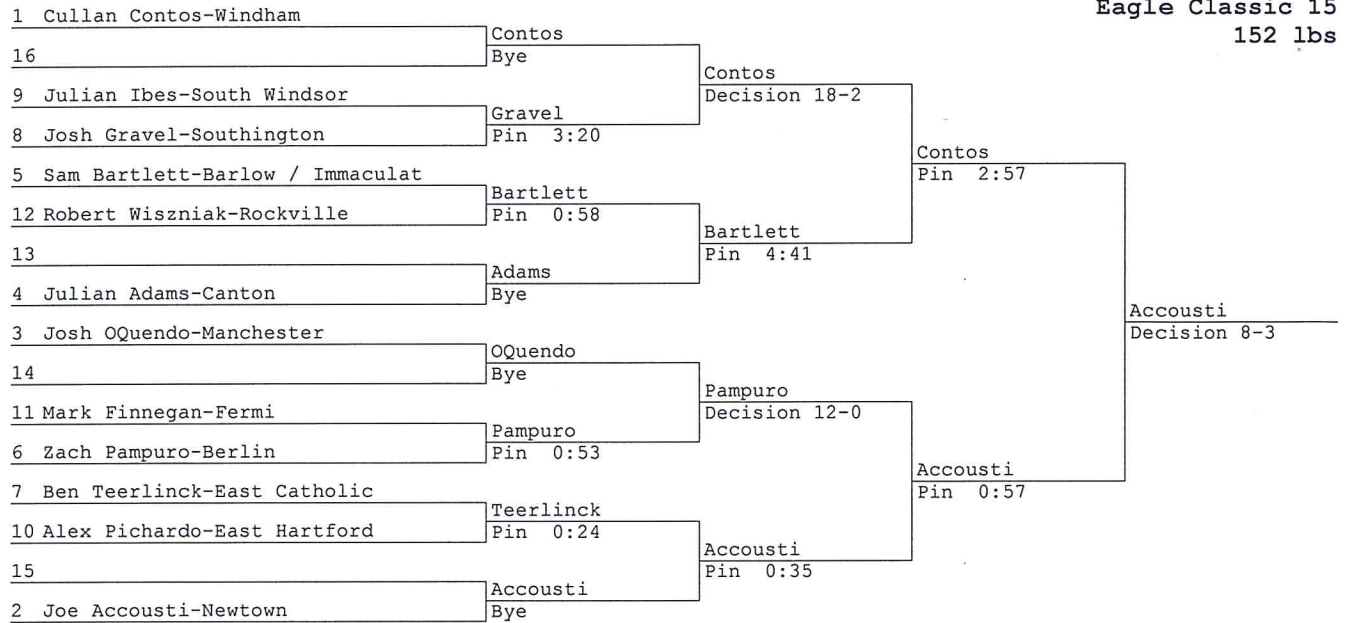

Crouse	Crouse	Lucia		
	Lucia	Decision 15-0		
		Flores		
		Decision 12-1		
	Flores	Bye	Flores	
			Decision 3-0	
		Mercado		
Montroy	Montroy	Leuci		Pelley
	Leuci	Pin 0:29		Decision 4-0
Schwob	Schwob	Leuci		
	Lancaster	Pin 1:40		
		Pin 2:00	Pelley	
			Decision 7-2	
Mercado				
Leuci				

Eagle Classic 15
120 lbs

Eagle Classic 15
126 lbs

Eagle Classic 15
132 lbs

Solomon
Torres

Eagle Classic 15
138 lbs

Eagle Classic 15
145 lbs

Carter
Default

Eagle Classic 15
160 lbs