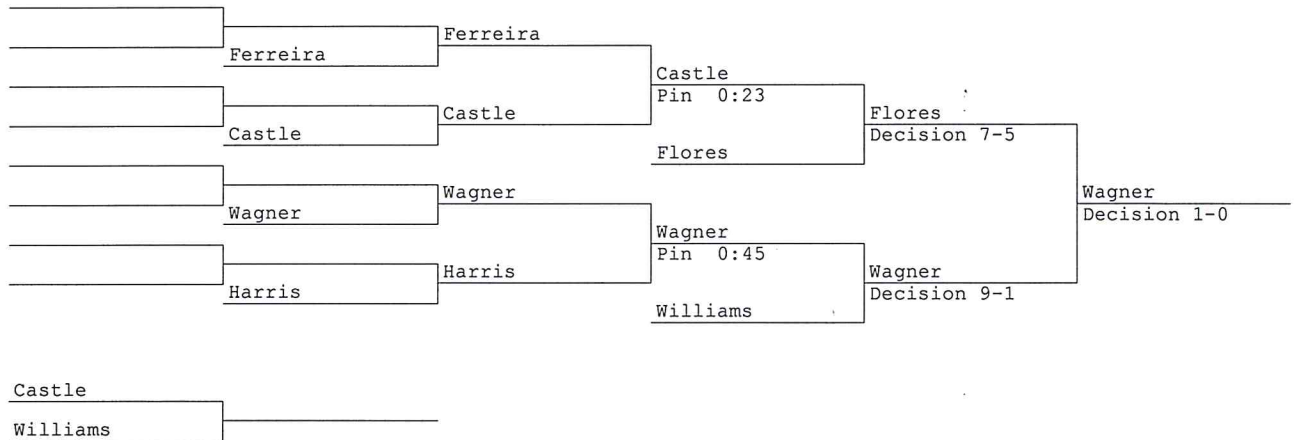

Eagle Classic 15
106 lbs

1 Zack Murillo-Southington	Murillo			
16	Bye			
9 Tanner Lancaster-Stafford	Lancaster	Murillo		
8 Kyle Crouse-Nonnewaug	Pin 1:04	Pin 0:28		
5 Eddie Mercado-East Hartford	Mercado		Murillo	
12	Bye		Decision 15-0	
13		Mercado		
4 Tom Leuci-Newtown	Leuci	Pin 2:45		
4 Tom Leuci-Newtown	Bye			
3 Jack Pelley-East Windsor	Pelley			Murillo
14	Bye			Decision 8-4
11 Kevin Montroy-Rocky Hill	Flores	Pelley		
6 Anthony Flores-Windham	Pin 1:30	Decision 2-0		
7 Jake Schwob-South Windsor	Lucia		Arborio	
10 Trevor Lucia-Fermi	Decision 17-1		Decision 4-2	
15		Arborio		
2 Nick Arborio-Berlin	Arborio	Pin 3:35		
	Bye			

Crouse	Crouse	Lucia		
	Lucia	Decision 15-0		
		Flores		
		Decision 12-1		
	Flores	Bye	Flores	
			Decision 3-0	
		Mercado		
Montroy	Montroy	Leuci		Pelley
	Leuci	Pin 0:29		Decision 4-0
Schwob	Schwob	Leuci		
	Lancaster	Pin 1:40		
		Pin 2:00	Pelley	
			Decision 7-2	
Mercado				
Leuci				