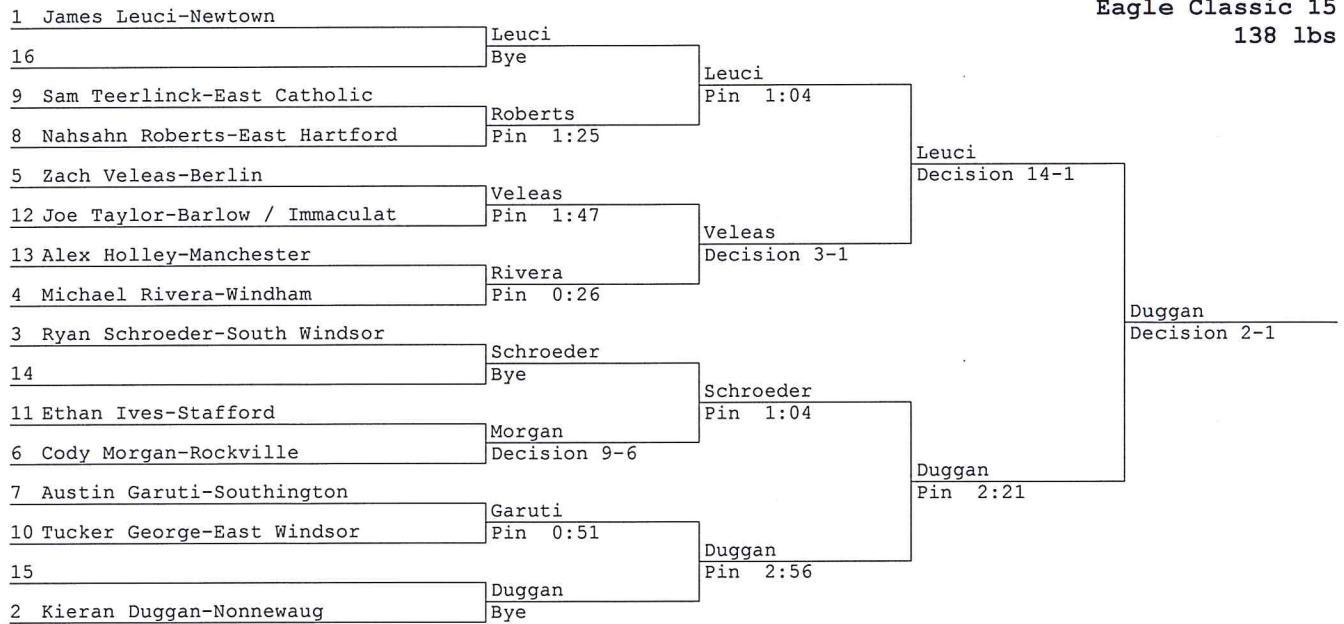

Crouse	Crouse	Lucia		
	Lucia	Decision 15-0		
		Flores		
		Decision 12-1		
	Flores	Bye	Flores	
			Decision 3-0	
		Mercado		
Montroy	Montroy	Leuci		Pelley
	Leuci	Pin 0:29		Decision 4-0
Schwob	Schwob	Leuci		
	Lancaster	Pin 1:40		
		Pin 2:00	Pelley	
			Decision 7-2	
Mercado				
Leuci				

Eagle Classic 15
120 lbs

Eagle Classic 15
126 lbs

Eagle Classic 15
132 lbs

Solomon
Torres

Eagle Classic 15
138 lbs

Eagle Classic 15
145 lbs

Carter
Default

Eagle Classic 15
160 lbs