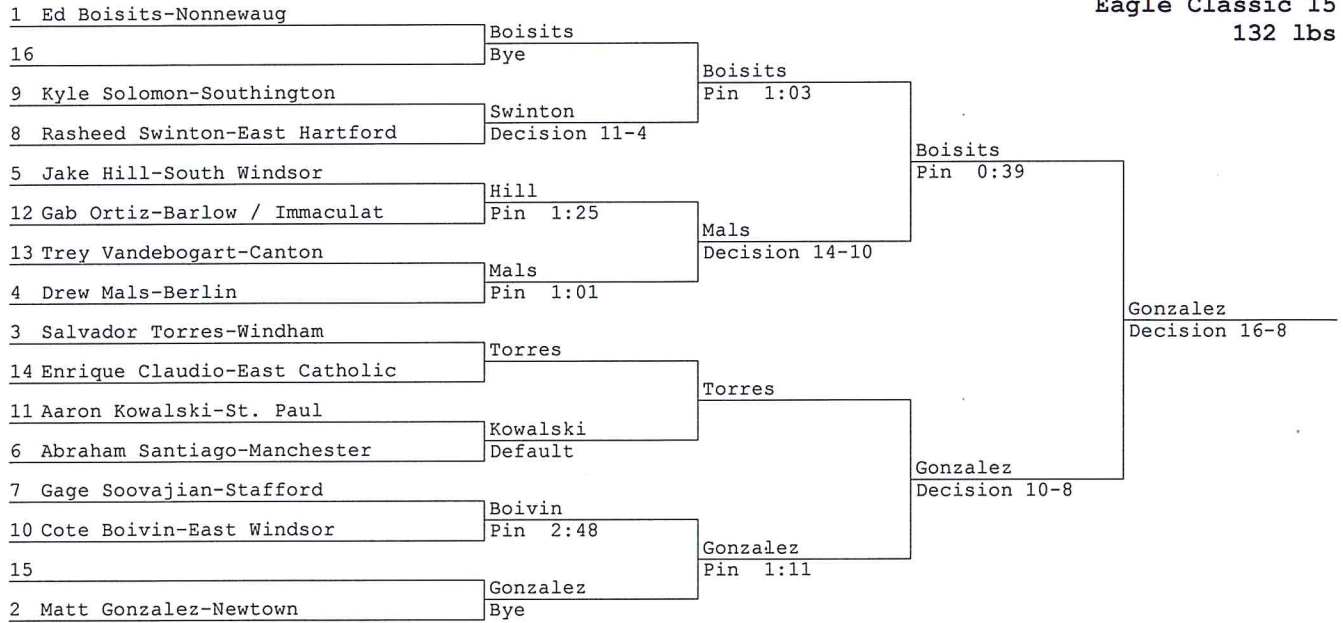

Eagle Classic 15
132 lbs

Solomon
Torres