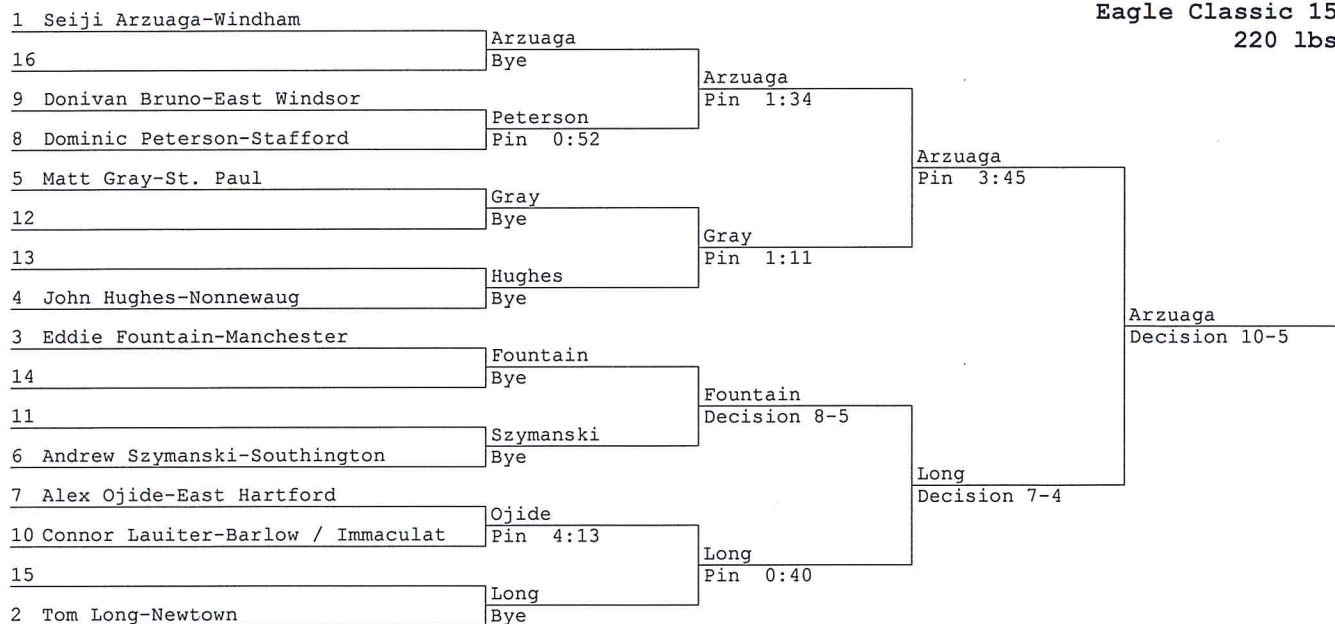

Eagle Classic 15
220 lbs