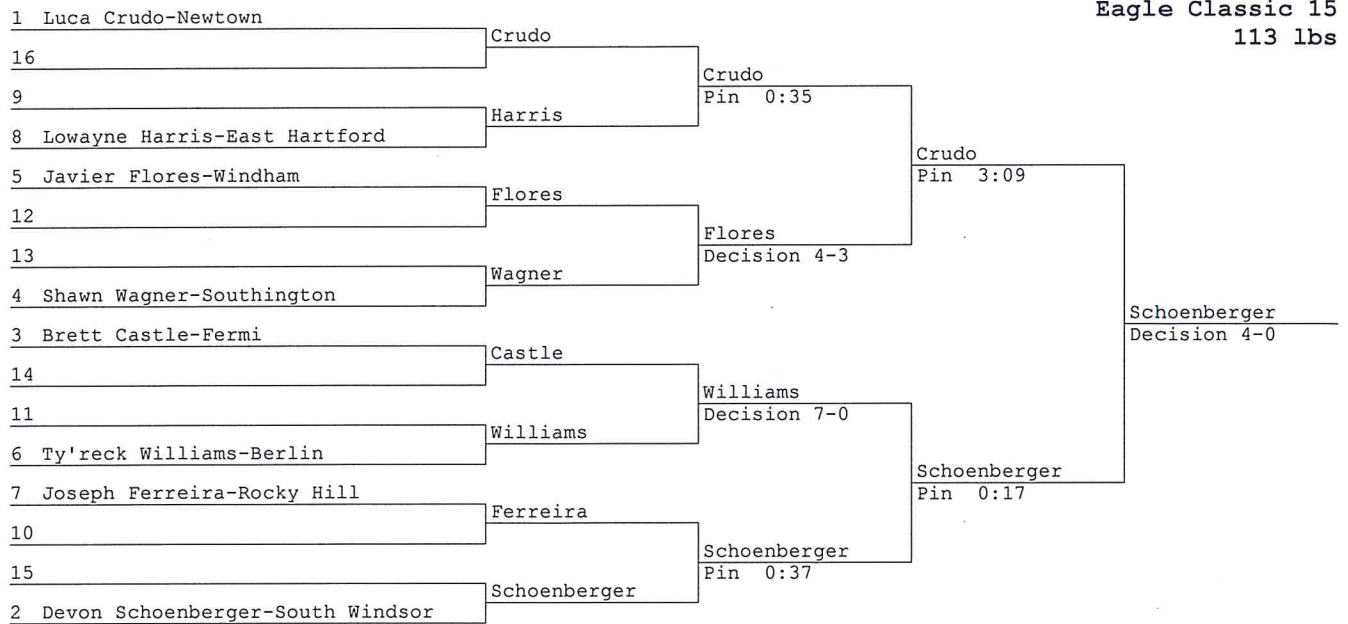

Eagle Classic 15
106 lbs

1 Zack Murillo-Southington	Murillo			
16	Bye			
9 Tanner Lancaster-Stafford	Lancaster	Murillo		
8 Kyle Crouse-Nonnewaug	Pin 1:04	Pin 0:28		
5 Eddie Mercado-East Hartford	Mercado		Murillo	
12	Bye		Decision 15-0	
13		Mercado		
4 Tom Leuci-Newtown	Leuci	Pin 2:45		
4 Tom Leuci-Newtown	Bye			
3 Jack Pelley-East Windsor	Pelley			Murillo
14	Bye			Decision 8-4
11 Kevin Montroy-Rocky Hill	Flores	Pelley		
6 Anthony Flores-Windham	Pin 1:30	Decision 2-0		
7 Jake Schwob-South Windsor	Lucia		Arborio	
10 Trevor Lucia-Fermi	Decision 17-1		Decision 4-2	
15		Arborio		
2 Nick Arborio-Berlin	Arborio	Pin 3:35		
	Bye			

Crouse	Crouse	Lucia		
	Lucia	Decision 15-0		
		Flores		
		Decision 12-1		
	Flores	Bye	Flores	
			Decision 3-0	
		Mercado		
Montroy	Montroy	Leuci		Pelley
	Leuci	Pin 0:29		Decision 4-0
Schwob	Schwob	Leuci		
	Lancaster	Pin 1:40		
		Pin 2:00	Pelley	
			Decision 7-2	
Mercado				
Leuci				