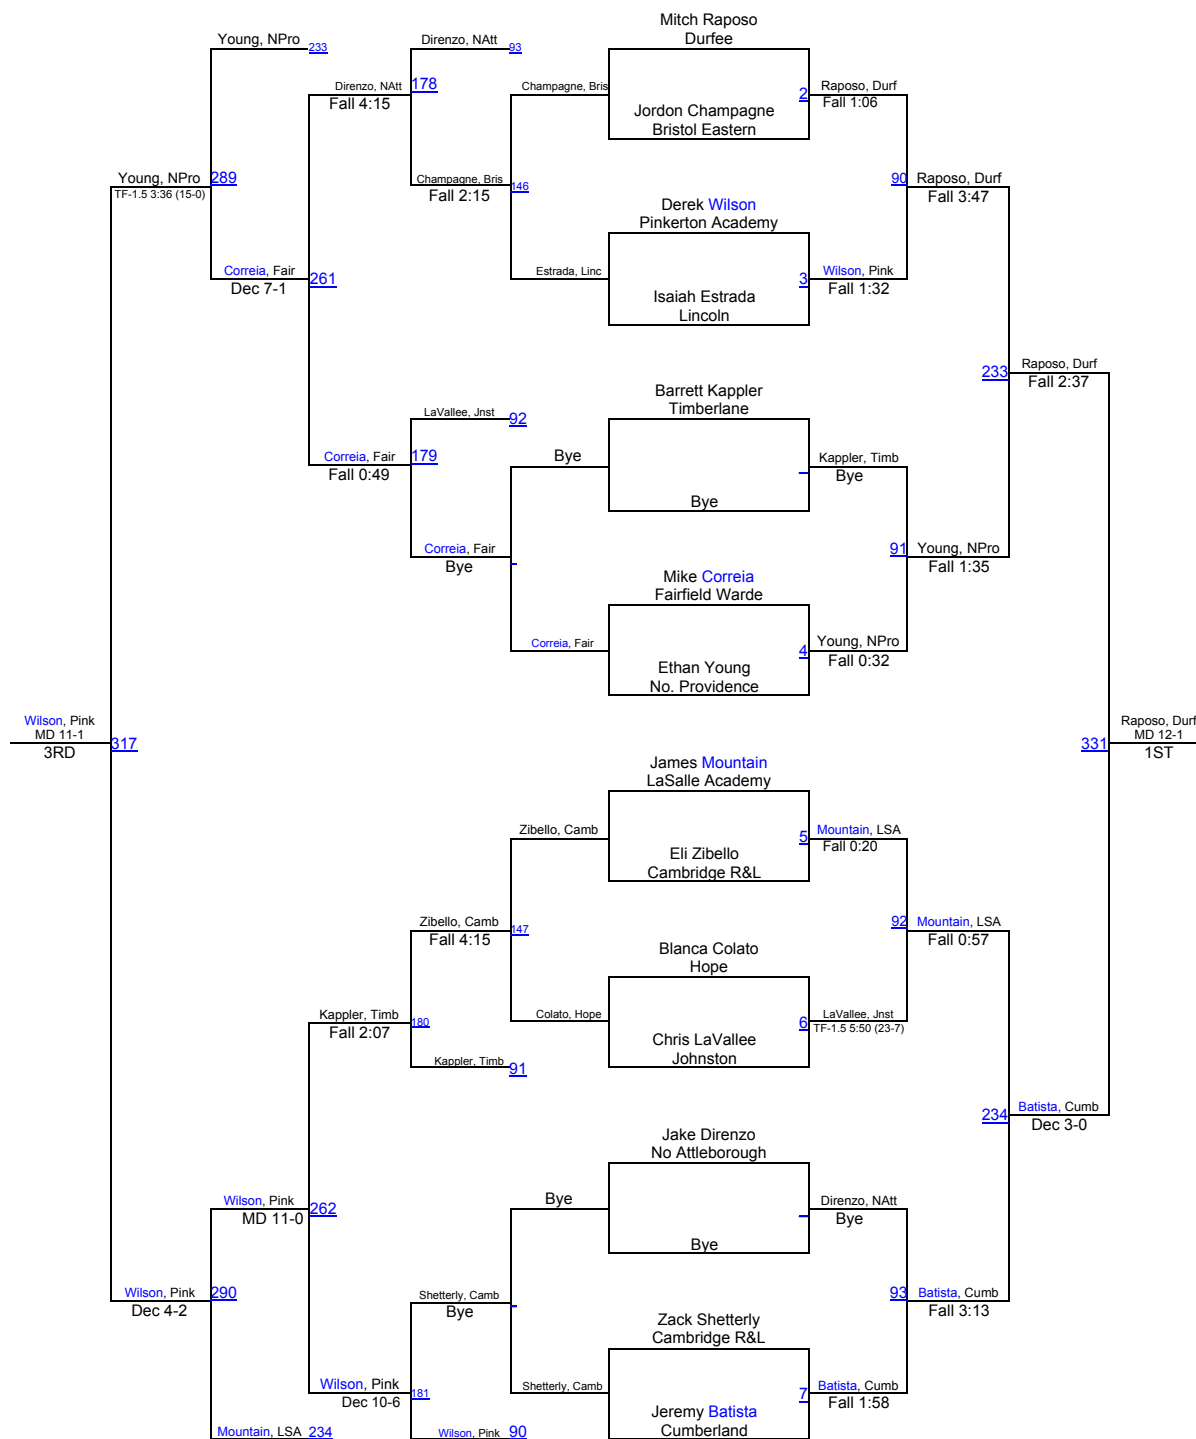

Team Scores

1.	Timberlane	170.5
2.	Fairfield Warde	163.5
3.	Cumberland	154.0
4.	No Attleborough	125.5
5.	Bristol Eastern	100.0
6.	Pinkerton Academy	98.5
7.	No Andover	79.5
8.	No. Providence	71.5
9.	Durfee	65.0
10.	LaSalle Academy	56.0
11.	So Windsor	53.5
12.	Bacon Academy	48.5
13.	East Longmeadow	47.0
14.	Hope	46.0
15.	Johnston	45.5
16.	Smithfield	34.0
17.	Cambridge R&L	27.0
18.	Lincoln	24.0
19.	Tolland	20.0

John D. Gorman Memorial Tournament

106

John D. Gorman Memorial Tournament

113

John D. Gorman Memorial Tournament

120

John D. Gorman Memorial Tournament

John D. Gorman Memorial Tournament