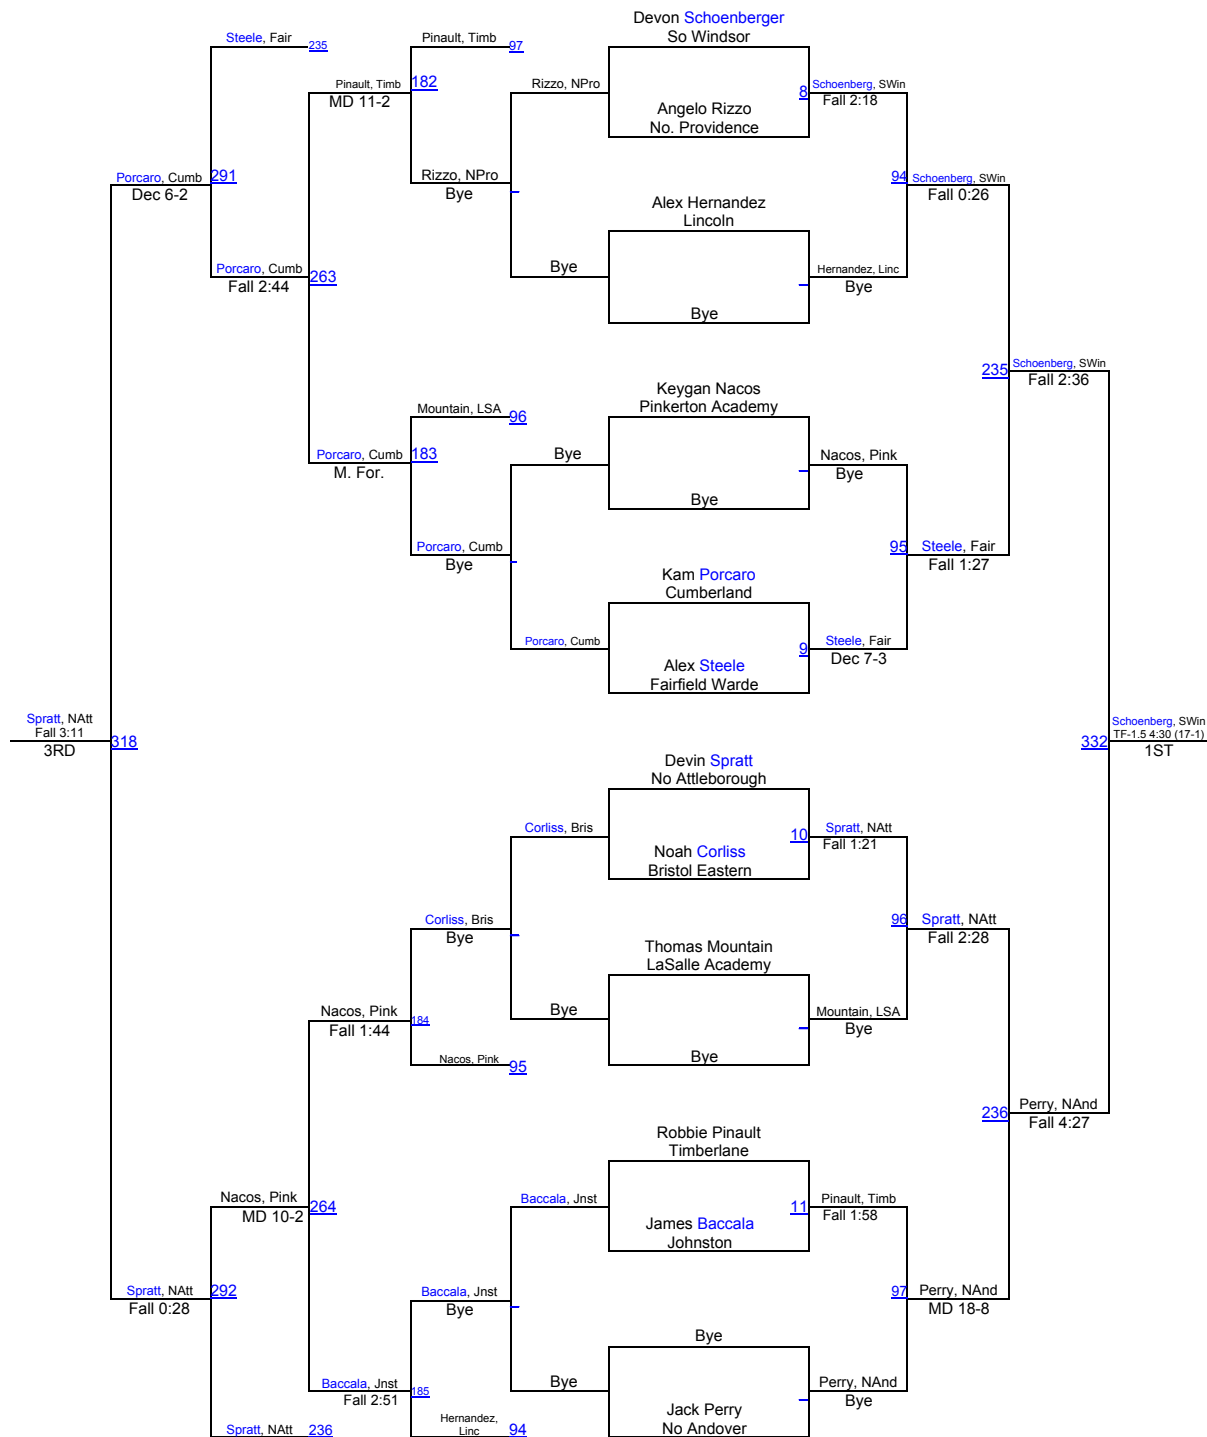

Team Scores

1.	Timberlane	170.5
2.	Fairfield Warde	163.5
3.	Cumberland	154.0
4.	No Attleborough	125.5
5.	Bristol Eastern	100.0
6.	Pinkerton Academy	98.5
7.	No Andover	79.5
8.	No. Providence	71.5
9.	Durfee	65.0
10.	LaSalle Academy	56.0
11.	So Windsor	53.5
12.	Bacon Academy	48.5
13.	East Longmeadow	47.0
14.	Hope	46.0
15.	Johnston	45.5
16.	Smithfield	34.0
17.	Cambridge R&L	27.0
18.	Lincoln	24.0
19.	Tolland	20.0

John D. Gorman Memorial Tournament

106

John D. Gorman Memorial Tournament

113

John D. Gorman Memorial Tournament

120

John D. Gorman Memorial Tournament

John D. Gorman Memorial Tournament